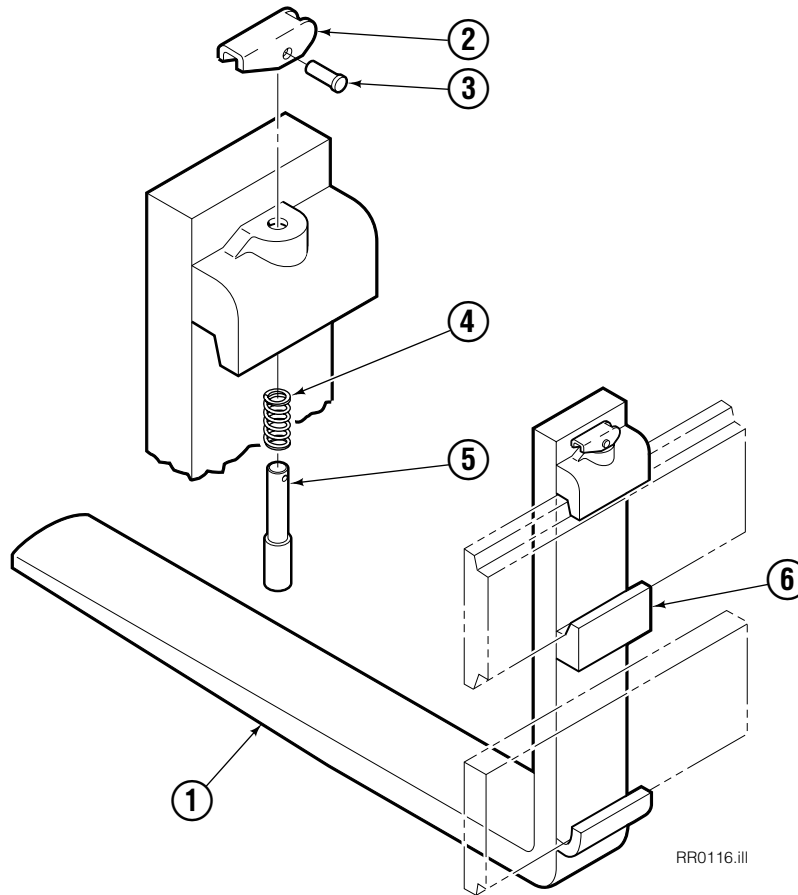

Adjustable Forks

55D						
REF	QTY	36" PART NO.	42" PART NO.	48" PART NO.	54" PART NO.	DESCRIPTION
		615329	615330	615331	615332	Fork Assembly
1	1	645606	645607	645608	645609	● Fork
2	1	622897	622897	622897	622897	Handle
3	1	8007	8007	8007	8007	Rivet
4	1	622908	622908	622908	622908	Spring
5	1	622907	622907	622907	622907	Pin
6	1	689279	689279	689279	689279	■ Middle Hook

● Includes item 6 welded in place.

■ Required when using customer supplied forks.