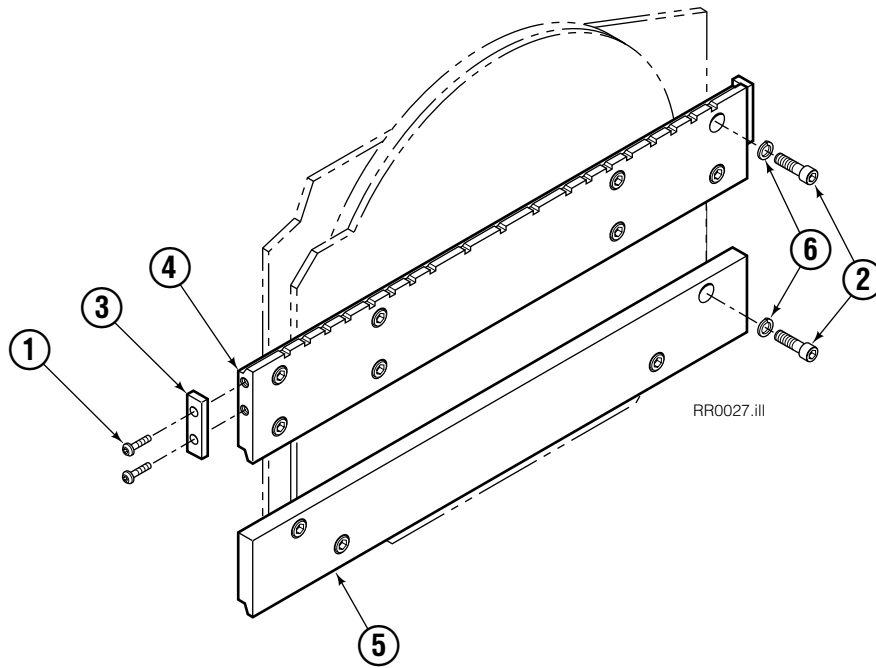

Fork Bar Group

55D			
REF	QTY	PART NO.	DESCRIPTION
		206775	Fork Bar Group
1	4	4880	Capscrew, 1/2 NC x 1.0 GR8
2	12	607102	Capscrew, 3/4 NC x 1.25 GR8
3	2	624394	Keeper
4	1	625497	Upper Bar
5	1	625498	Lower Bar
6	12	6448	Lockwasher, 3/4 ID