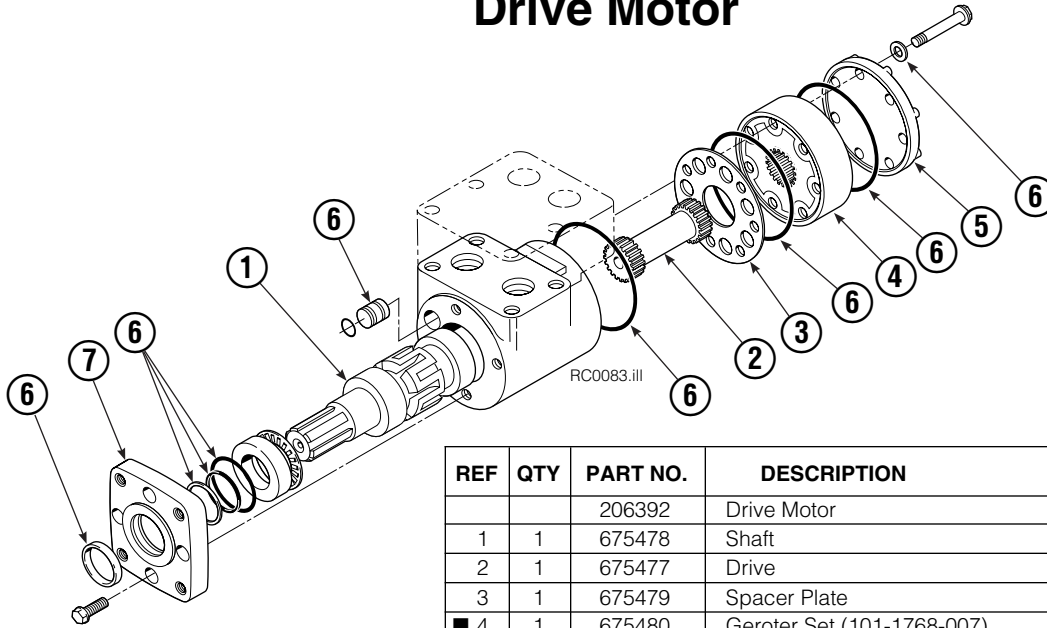

Internet: www.cascorp.com

Frame Group

150D			
REF	QTY	PART NO.	DESCRIPTION
		684607	Base Unit Group
1	18	631428	Plug
2	1	670773	Faceplate
3	1	670782	Bearing Assembly
4	1	684611	Baseplate
5	2	670786	Tube Assembly
6	4	662187	Fitting, 8-6
7	1	605761	Fitting, 8-8
8	1	601250	Fitting, 8-8
9	8	661742	Capscrew, 1/2 NC x 1.25 GR5
10	8	6290	Lockwasher
11	1	670558	Drive Group - RH ▲
12	1	670562	Drive Group - LH ▲
13	16	643574	Capscrew, 3/4 NC x 2.25 GR8
14	16	6294	Lockwasher
15	2	631427	Plug
16	1	6612	Plug
17	16	607105	Capscrew, 3/4 NC x 2.00 GR8
18	1	7401	Grease Fitting
19	1	601377	Fitting, 8-8
		672483	Bearing Service Kit

- Includes all items except 17–20, 38 & 39.
- Quantity as required.
- ◆ See Drive Motor page for parts breakdown.

Drive Motor

REF	QTY	PART NO.	DESCRIPTION
		206392	Drive Motor
1	1	675478	Shaft
2	1	675477	Drive
3	1	675479	Spacer Plate
■ 4	1	675480	Gerotor Set (101-1768-007)
■ 4	1	685075	Gerotor Set (101-1768-009)
5	1	675482	End Cap
● 6	1	206405	Service Kit
■ 7	1	685089	Flange (101-1768-007)
■ 7	1	685090	Flange (101-1768-009)