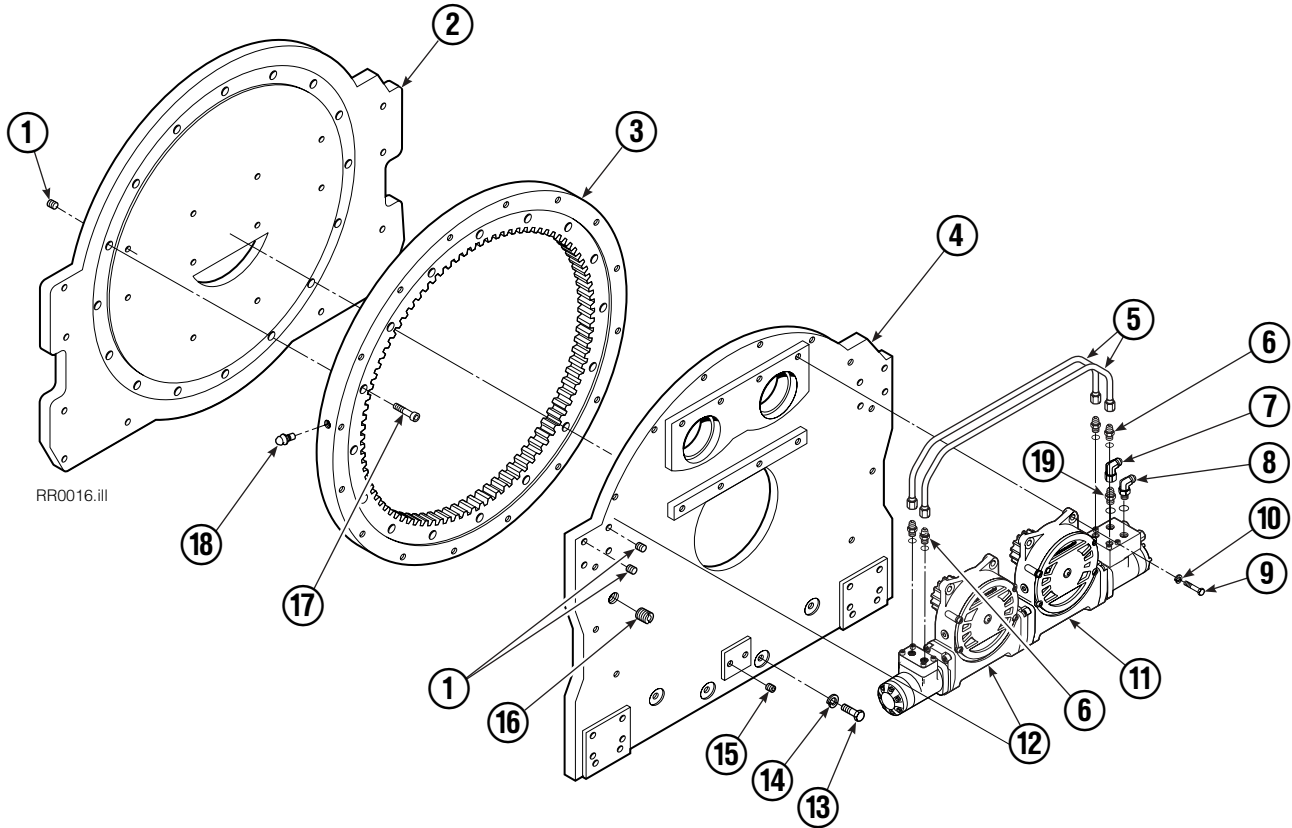

Internet: www.cascorp.com

Frame Group

150D			
REF	QTY	PART NO.	DESCRIPTION
		684607	Base Unit Group
1	18	631428	Plug
2	1	670773	Faceplate
3	1	670782	Bearing Assembly
4	1	684611	Baseplate
5	2	670786	Tube Assembly
6	4	662187	Fitting, 8-6
7	1	605761	Fitting, 8-8
8	1	601250	Fitting, 8-8
9	8	661742	Capscrew, 1/2 NC x 1.25 GR5
10	8	6290	Lockwasher
11	1	670558	Drive Group - RH ▲
12	1	670562	Drive Group - LH ▲
13	16	643574	Capscrew, 3/4 NC x 2.25 GR8
14	16	6294	Lockwasher
15	2	631427	Plug
16	1	6612	Plug
17	16	607105	Capscrew, 3/4 NC x 2.00 GR8
18	1	7401	Grease Fitting
19	1	601377	Fitting, 8-8
		672483	Bearing Service Kit

- Includes all items except 17–20, 38 & 39.
- Quantity as required.
- ◆ See Drive Motor page for parts breakdown.

Drive Motor

REF	QTY	PART NO.	DESCRIPTION
		206392	Drive Motor
1	1	675478	Shaft
2	1	675477	Drive
3	1	675479	Spacer Plate
■ 4	1	675480	Gerotor Set (101-1768-007)
■ 4	1	685075	Gerotor Set (101-1768-009)
5	1	675482	End Cap
● 6	1	206405	Service Kit
■ 7	1	685089	Flange (101-1768-007)
■ 7	1	685090	Flange (101-1768-009)

Check Valve

REF	QTY	PART NO.	DESCRIPTION
		670561	Check Valve Assembly
1	1	670583	Body
2	2	656223	Seal Kit
3	2	665097	Check Valve

Fork Bar Group

RR0055.ill

150D					
REF	QTY	49 in. PART NO.	61 in. PART NO.	73 in. PART NO.	DESCRIPTION
		681239	681240	681241	Fork Bar Group
1	4	4880	4880	4880	Capscrew, 1/2 NC x 1.0 GR8
2	4	6290	6290	6290	Lockwasher, 3/4 ID
3	2	622148	622148	622148	Keeper
4	1	681242	681243	681244	Upper Bar
5	1	681245	681246	681247	Lower Bar
6	24	681249	681249	681249	Capscrew
7	2	633671	633671	633671	Hook