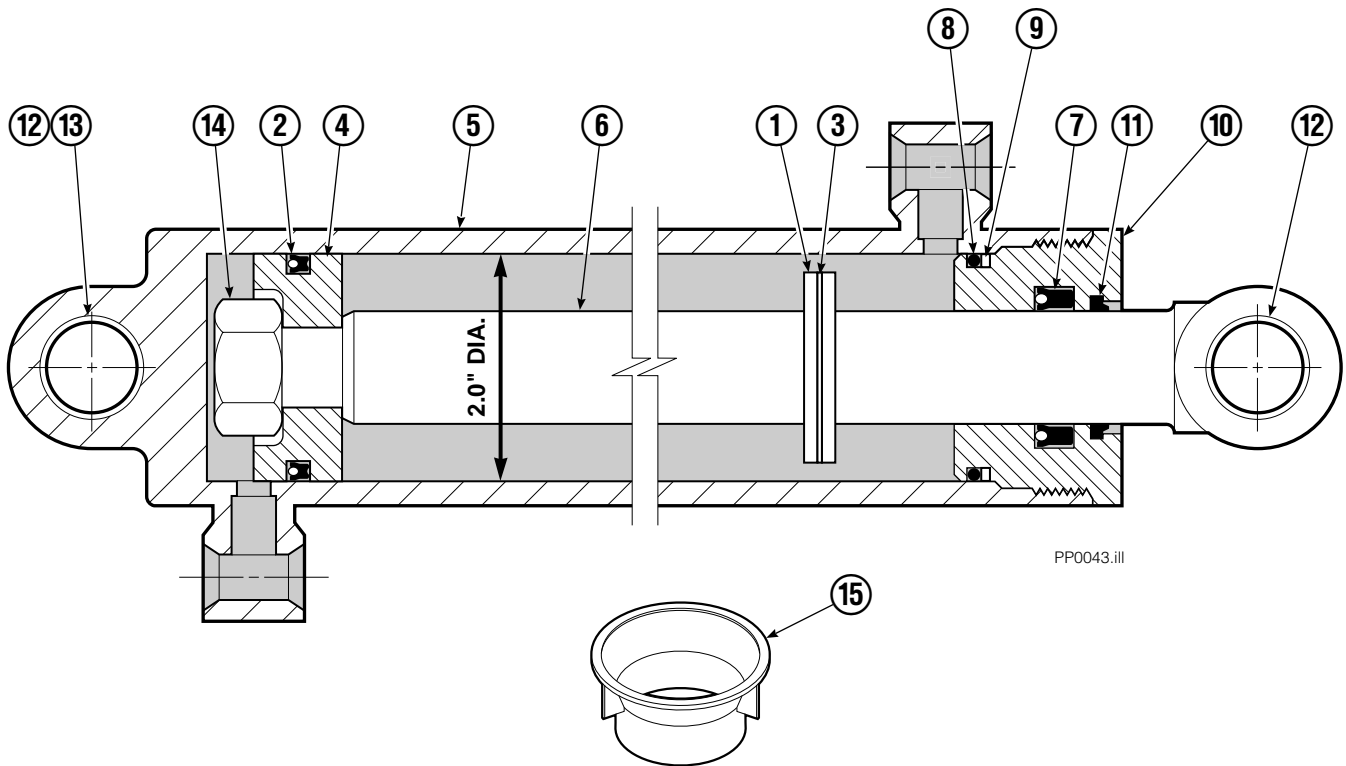

Decals

35E/45E Sheet-Sav

Decals

35E/45E QFM™ Sheet-Sav

Frame Group ITA III

35/45E

REF	QTY	PART NO.	DESCRIPTION	REF	QTY	PART NO.	DESCRIPTION
		6009046	Frame Group	7	1	683187	Tube
1	1	6009048	Frame	8	1	683186	Tube
2	3	2453	Fitting, 6-6	9	1	6009055	Spacer
3	1	2680	Fitting, 6-6	10	2	675514	Lower Hook
4	1	2375	Fitting, 6-6	11	2	678832	Pin
5	2	204938	Set Screw, .5x3.0	12	2	675515	Guide
6	2	5930	Nut	13	4	794978	Capscrew, M16x90

Mechanism Group

PP0086.ill

Mechanism Group

35E/45E			
REF	QTY	PART NO.	DESCRIPTION
		204644	Mechanism Group
1	1	204691	Arm-Inner Secondary R. H.
2	1	204692	Arm-Secondary Outer R. H.
3	4	683154	■ Bushing
4	●	683161	Shim (.030)
5	●	683162	Shim (.060)
6	4	205070	Roller
7	●	683163	Shim (.030)
8	●	683164	Shim (.060)
9	4	683155	■ Bushing
10	1	682821	Pin
11	15	6229	Washer
12	2	685661	Capscrew
13	15	682999	Eye-Pin
14	2	682822	Pin-Head
15	2	205065	Pin
16	6	683153	■ Bushing
17	●	204532	Shim (.12)
18	2	204694	Arm-Outer Primary
19	4	204533	Pin-Frame
20	4	204535	■ Bushing
21	4	204695	Pin
22	1	204604	Arm-Inner Primary
23	1	204693	Arm-Secondary Outer L. H.
24	1	204690	Arm-Inner Secondary L. H.
25	2	204696	Pin-Outer
26	2	682823	Pin-Rod
27	2	683165	Spacer
28	13	767961	Capscrew

- Quantity as required.
- Included in Bushing Service Kit 205075.

Cylinder

REF	QTY	PART NO.	DESCRIPTION
		582635	Cylinder Assembly
1	1	—	Spacer
2	1	562552	Seal ■
3	1	7348	Snap Ring
4	1	562334	Piston
5	1	562716	Shell
6	1	558626	Rod
7	1	559705	Seal ■
8	1	2785	O-Ring ■
9	1	615128	Back-Up Ring ■
10	1	559696	Retainer
11	1	636853	Wiper ■
12	4	559697	Bearing
13	1	559698	Spacer
14	1	678019	Nut
15	1	671047	Seal Loader Kit ■

■ See Valve page for parts breakdown.

Valve Load Push

35E/45E			
REF	QTY	PART NO.	DESCRIPTION
		688384	Valve Assembly
1	1	688385	Body
2	1	687224	Relief Valve
3	2	663694	Fitting, 3

Faceplate Group Push

REF	QTY	PART NO.	DESCRIPTION
		205057	Faceplate Group 40"x40" ■
1	1	204636	Faceplate 40"x40" ■