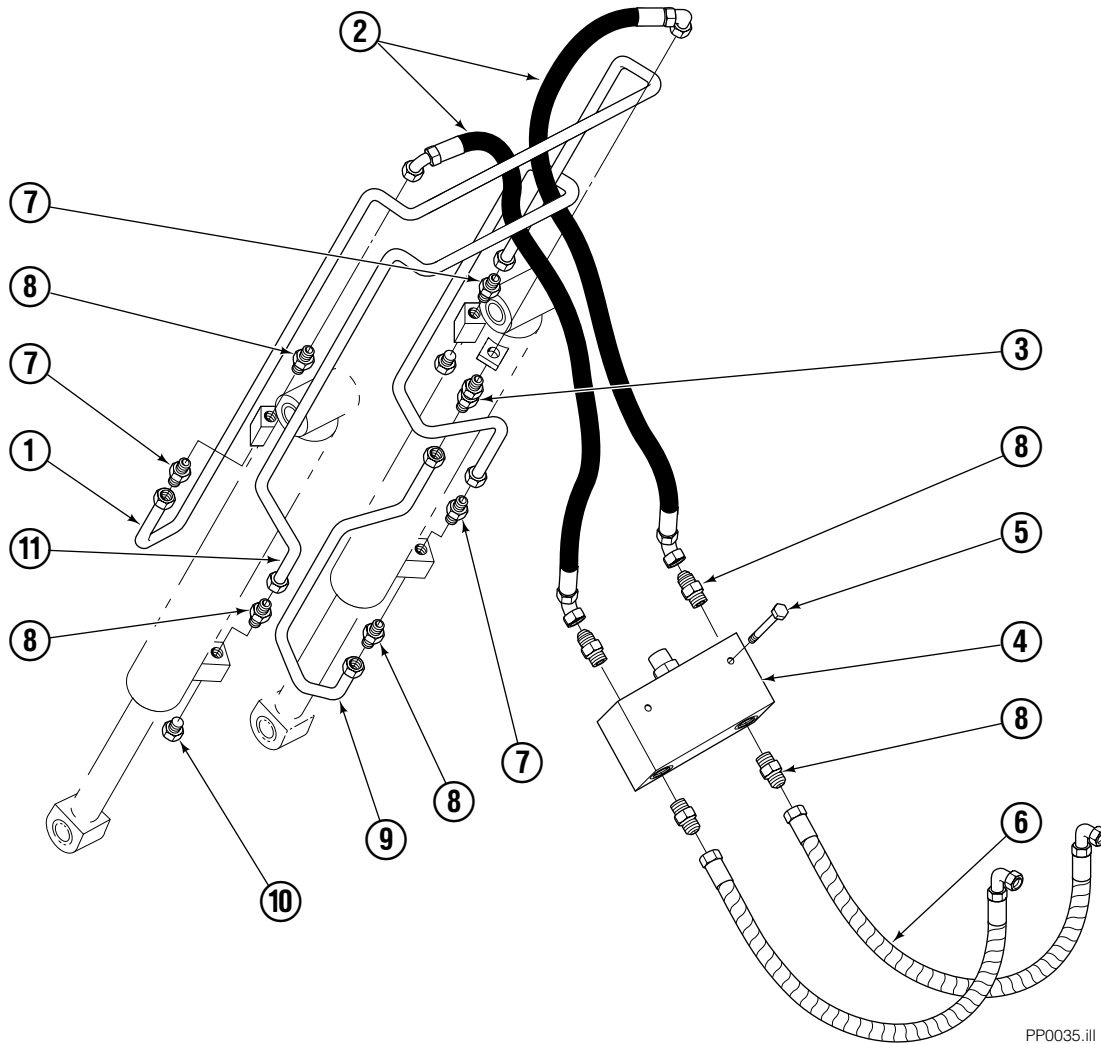

Decals

35E/45E Sheet-Sav

Decals

35E/45E QFM™ Sheet-Sav

Frame Group ITA III

35/45E

REF	QTY	PART NO.	DESCRIPTION	REF	QTY	PART NO.	DESCRIPTION
		6009046	Frame Group	7	1	683187	Tube
1	1	6009048	Frame	8	1	683186	Tube
2	3	2453	Fitting, 6-6	9	1	6009055	Spacer
3	1	2680	Fitting, 6-6	10	2	675514	Lower Hook
4	1	2375	Fitting, 6-6	11	2	678832	Pin
5	2	204938	Set Screw, .5x3.0	12	2	675515	Guide
6	2	5930	Nut	13	4	794978	Capscrew, M16x90

- Quantity as required.
- Included in Bushing Service Kit 205075.

Cylinder

REF	QTY	PART NO.	DESCRIPTION
		582635	Cylinder Assembly
1	1	—	Spacer
2	1	562552	Seal ■
3	1	7348	Snap Ring
4	1	562334	Piston
5	1	562716	Shell
6	1	558626	Rod
7	1	559705	Seal ■
8	1	2785	O-Ring ■
9	1	615128	Back-Up Ring ■
10	1	559696	Retainer
11	1	636853	Wiper ■
12	4	559697	Bearing
13	1	559698	Spacer
14	1	678019	Nut
15	1	671047	Seal Loader Kit ■

■ Included in Service Kit 562338.

Reference: S-3424.

Hydraulic Group

PP0035.iii

35E/45E			
REF	QTY	PART NO.	DESCRIPTION
		688382	Hydraulic Group ITA II
1	1	200649	Tube
2	2	683173	Hose
3	1	2375	Fitting, 6-6
4	1	688384	■ Valve
5	2	765329	Capscrew, M8x1.25x20-8.8
6	2	685980	Hose ITA II
7	4	605235	Fitting 5-6
8	6	604511	Fitting, 6-6
9	1	200647	Tube
10	2	604510	Plug, 6
11	1	200648	Tube

■ See Valve page for parts breakdown.

Valve Load Push

35E/45E			
REF	QTY	PART NO.	DESCRIPTION
		688384	Valve Assembly
1	1	688385	Body
2	1	687224	Relief Valve
3	2	663694	Fitting, 3

Faceplate Group Push

REF	QTY	PART NO.	DESCRIPTION
		205057	Faceplate Group 40"x40" ■
1	1	204636	Faceplate 40"x40" ■