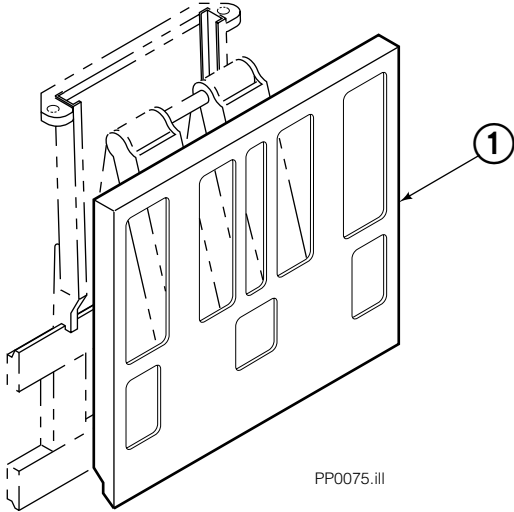

■ See Valve page for parts breakdown.

Valve Load Push

35E/45E			
REF	QTY	PART NO.	DESCRIPTION
		688384	Valve Assembly
1	1	688385	Body
2	1	687224	Relief Valve
3	2	663694	Fitting, 3

Faceplate Group Push

REF	QTY	PART NO.	DESCRIPTION
		205057	Faceplate Group 40"x40" ■
1	1	204636	Faceplate 40"x40" ■