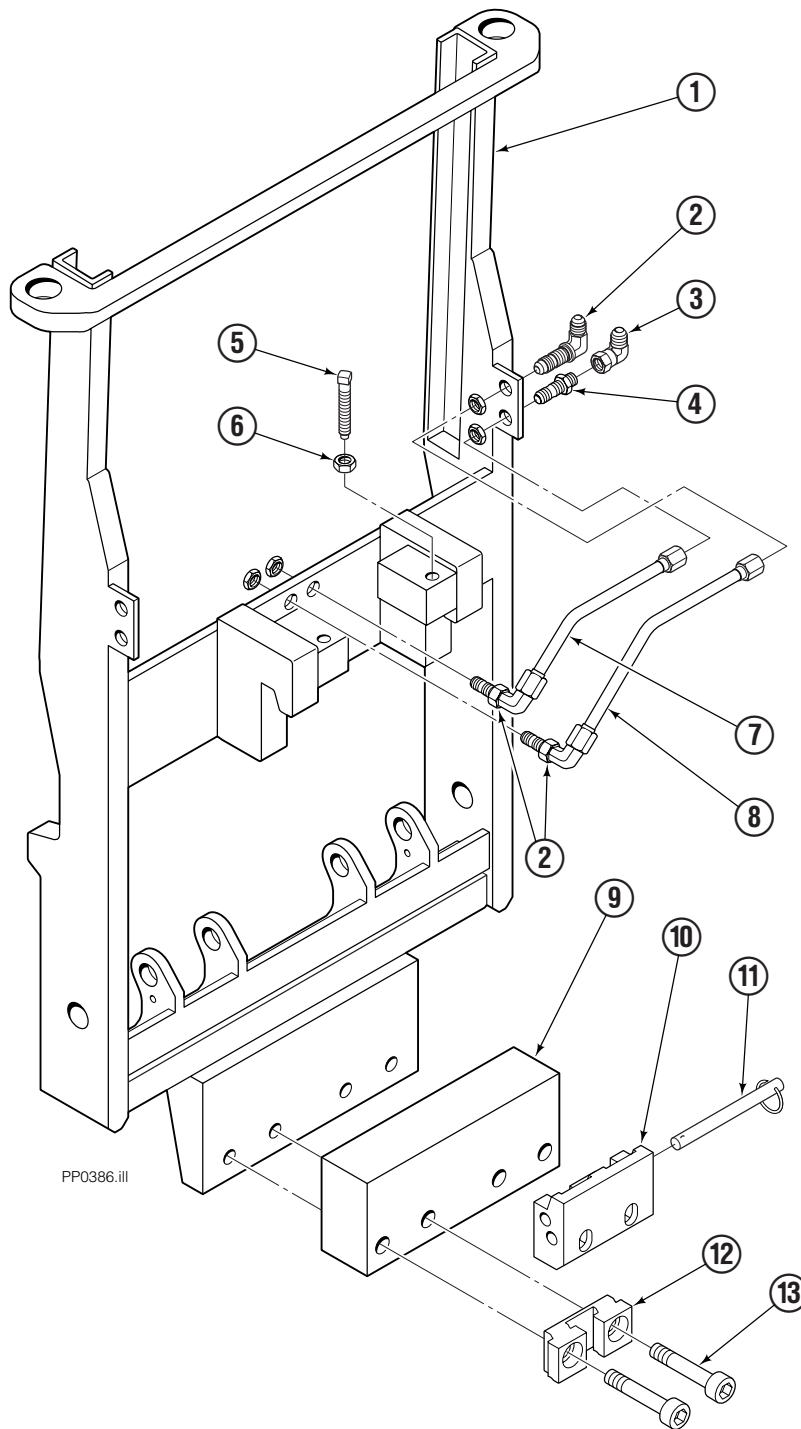

Decals

35E/45E Sheet-Sav

Decals

35E/45E QFM™ Sheet-Sav

Frame Group ITA III

35/45E

REF	QTY	PART NO.	DESCRIPTION	REF	QTY	PART NO.	DESCRIPTION
		6009046	Frame Group	7	1	683187	Tube
1	1	6009048	Frame	8	1	683186	Tube
2	3	2453	Fitting, 6-6	9	1	6009055	Spacer
3	1	2680	Fitting, 6-6	10	2	675514	Lower Hook
4	1	2375	Fitting, 6-6	11	2	678832	Pin
5	2	204938	Set Screw, .5x3.0	12	2	675515	Guide
6	2	5930	Nut	13	4	794978	Capscrew, M16x90

Mechanism Group

PP0086.ill

Mechanism Group

35E/45E			
REF	QTY	PART NO.	DESCRIPTION
		204644	Mechanism Group
1	1	204691	Arm-Inner Secondary R. H.
2	1	204692	Arm-Secondary Outer R. H.
3	4	683154	■ Bushing
4	●	683161	Shim (.030)
5	●	683162	Shim (.060)
6	4	205070	Roller
7	●	683163	Shim (.030)
8	●	683164	Shim (.060)
9	4	683155	■ Bushing
10	1	682821	Pin
11	15	6229	Washer
12	2	685661	Capscrew
13	15	682999	Eye-Pin
14	2	682822	Pin-Head
15	2	205065	Pin
16	6	683153	■ Bushing
17	●	204532	Shim (.12)
18	2	204694	Arm-Outer Primary
19	4	204533	Pin-Frame
20	4	204535	■ Bushing
21	4	204695	Pin
22	1	204604	Arm-Inner Primary
23	1	204693	Arm-Secondary Outer L. H.
24	1	204690	Arm-Inner Secondary L. H.
25	2	204696	Pin-Outer
26	2	682823	Pin-Rod
27	2	683165	Spacer
28	13	767961	Capscrew

■ Included in Service Kit 562338.

Reference: S-3424.

Hydraulic Group

PP0035.iii

35E/45E			
REF	QTY	PART NO.	DESCRIPTION
		688382	Hydraulic Group ITA II
1	1	200649	Tube
2	2	683173	Hose
3	1	2375	Fitting, 6-6
4	1	688384	■ Valve
5	2	765329	Capscrew, M8x1.25x20-8.8
6	2	685980	Hose ITA II
7	4	605235	Fitting 5-6
8	6	604511	Fitting, 6-6
9	1	200647	Tube
10	2	604510	Plug, 6
11	1	200648	Tube

■ See Valve page for parts breakdown.

Valve Load Push

35E/45E			
REF	QTY	PART NO.	DESCRIPTION
		688384	Valve Assembly
1	1	688385	Body
2	1	687224	Relief Valve
3	2	663694	Fitting, 3

Faceplate Group Push

REF	QTY	PART NO.	DESCRIPTION
		205057	Faceplate Group 40"x40" ■
1	1	204636	Faceplate 40"x40" ■