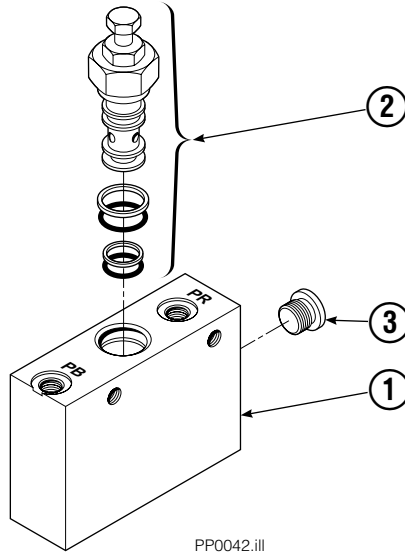

- Quantity as required.
- Included in Bushing Service Kit 205075.

Cylinder

REF	QTY	PART NO.	DESCRIPTION
		582635	Cylinder Assembly
1	1	—	Spacer
2	1	562552	Seal ■
3	1	7348	Snap Ring
4	1	562334	Piston
5	1	562716	Shell
6	1	558626	Rod
7	1	559705	Seal ■
8	1	2785	O-Ring ■
9	1	615128	Back-Up Ring ■
10	1	559696	Retainer
11	1	636853	Wiper ■
12	4	559697	Bearing
13	1	559698	Spacer
14	1	678019	Nut
15	1	671047	Seal Loader Kit ■

■ Included in Service Kit 562338.

Reference: S-3424.

Hydraulic Group

PP0035.iii

35E/45E			
REF	QTY	PART NO.	DESCRIPTION
		688382	Hydraulic Group ITA II
1	1	200649	Tube
2	2	683173	Hose
3	1	2375	Fitting, 6-6
4	1	688384	■ Valve
5	2	765329	Capscrew, M8x1.25x20-8.8
6	2	685980	Hose ITA II
7	4	605235	Fitting 5-6
8	6	604511	Fitting, 6-6
9	1	200647	Tube
10	2	604510	Plug, 6
11	1	200648	Tube

■ See Valve page for parts breakdown.

Valve Load Push

35E/45E			
REF	QTY	PART NO.	DESCRIPTION
		688384	Valve Assembly
1	1	688385	Body
2	1	687224	Relief Valve
3	2	663694	Fitting, 3

Faceplate Group Push

REF	QTY	PART NO.	DESCRIPTION
		205057	Faceplate Group 40"x40" ■
1	1	204636	Faceplate 40"x40" ■