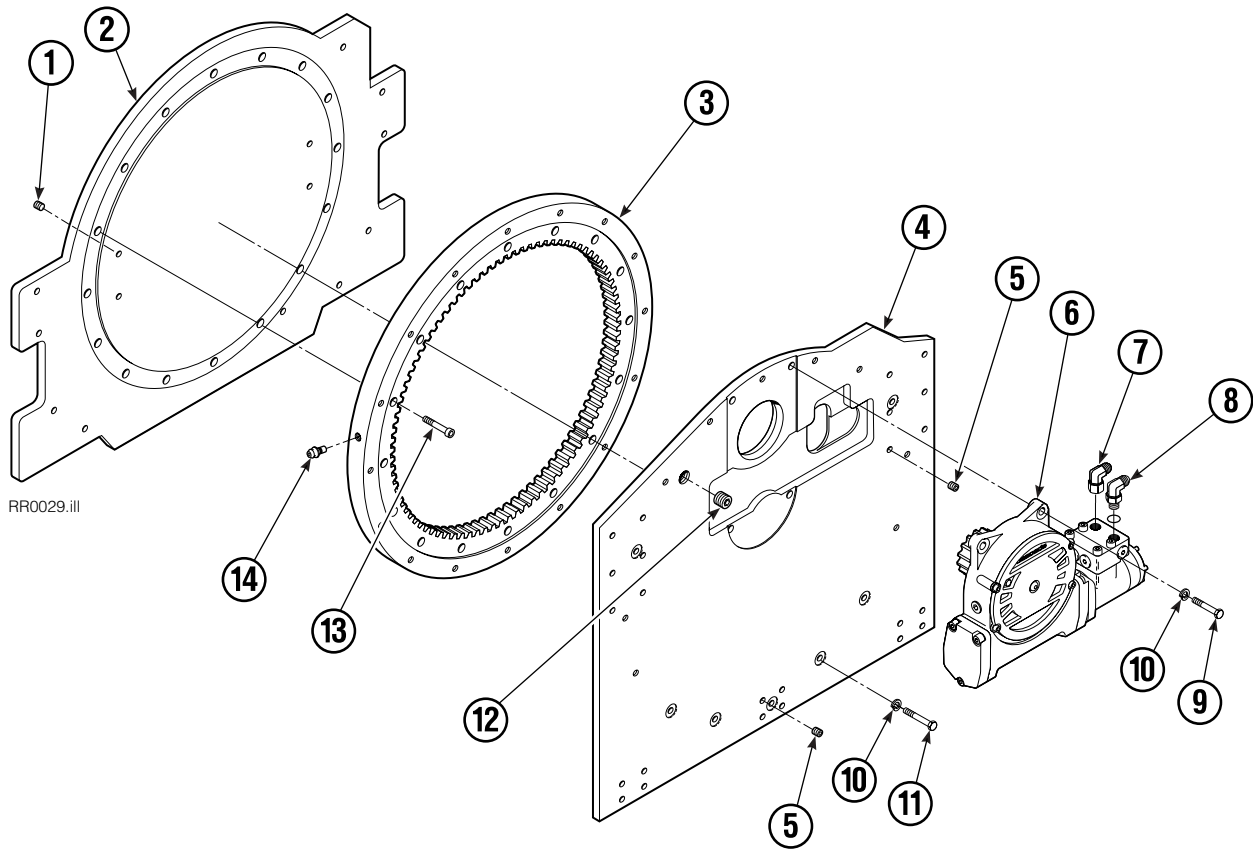

Base Unit Group

RR0029.iii

55D			
REF	QTY	PART NO	DESCRIPTION
		681821	Base Unit Group
1	4	631428	Plug
2	1	670496	Faceplate
3	1	672828	Bearing Assembly
4	1	670497	Baseplate
5	8	631385	Plug
6	1	670505	Drive Group ●
7	1	660385	Fitting, 8-8
8	1	601250	Fitting, 8-8
9	4	661742	Capscrew, 1/2 NC x 1.25 GR5
10	20	6290	Lockwasher
11	16	640013	Capscrew, 1/2 NC x 1.75 GR8
12	1	6605	Plug
13	16	669322	Capscrew, 1/2 NC x 1.50 GR8
14	1	7401	Grease Fitting
		672481	Bearing Service Kit