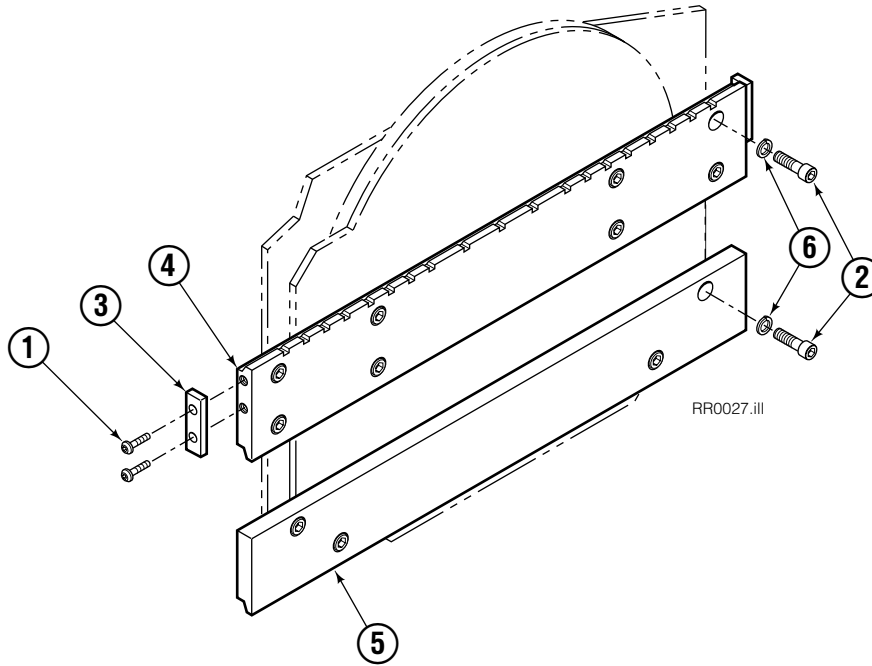

Fork Bar Group

55D			
REF	QTY	PART NO.	DESCRIPTION
		206774	Fork Bar Group
1	4	4880	Capscrew, 1/2 NC x 1.0 GR8
2	12	607102	Capscrew, 3/4 NC x 1.25 GR8
3	2	624394	Keeper
4	1	625495	Upper Bar
5	1	625496	Lower Bar
6	12	6448	Lockwasher, 3/4 ID