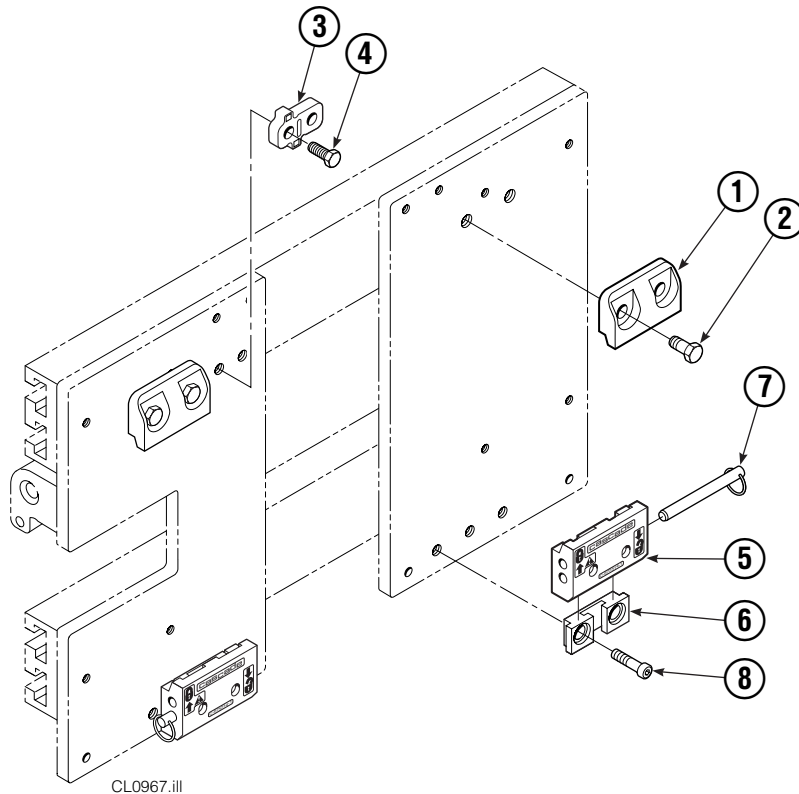

● Included in Service Kit 667513.

■ For eliminating regeneration circuit only. See Tech. Bulletin 121.

Reference: 669762, SK-5302.

Arms and Pads

35D							
REF	QTY	PART NO.	DESCRIPTION	REF	QTY	PART NO.	DESCRIPTION
1	1	222369	Contact Pad, LH	10	4	210161	Pin
	1	222369	Contact Pad, RH	11	4	787372	Capscrew, M8 x 20
2	1	220959	Arm - LH	12	4	682999	Eye Pin
3	1	221088	Arm - RH	13	8	675620	Washer, M10
4	1	210403	Stabilizer - LH	14	8	200590	Bushing
5	1	210406	Stabilizer - RH	15	12	766646	Capscrew, M10 x 20
6	2	210180	Filler Block - LH Upper/RH Lower	16	12	768706	Capscrew, M12 x 35
7	2	210179	Filler Block - RH Lower/RH Upper	17	12	773842	Nut, M12
8	2	210154	Spring	18	▲	676841	Contact Pad Repair Kit
9	4	203405	Capscrew, M10 x 16	19	4	787398	Washer, M8
10	4	210161	Pin	20	1	675626	Tool - Bushing Driver
11	4	787372	Capscrew, M8 x 20				

Reference: 210409, 210495, SK-6390.

▲ Repairs one hole.

Backrest Group

35D			
REF	QTY	PART NO.	DESCRIPTION
		221577	Backrest Group
1	1	669897	Backrest
2	8	768810	Capscrew, M10x30
3	8	667910	Washer, M10
4	8	674356	Tube End

Reference: SK-6390.

Quick-Change Mounting Group

REF	QTY	ITA II	DESCRIPTION
		PART NO.	
		211162	Upper Mounting Group ▲
		211174	Lower Mounting Group ●
1	2	210491	Upper Hook
2	4	768577	Capscrew, M20 x 35
3	1	212999	Center Key
4	2	211129	Capscrew, M16 x 35
5	2	675514	Lower Hook
6	2	675515	Guide
7	2	678832	Pin
8	4	211180	Capscrew, M16 x 30