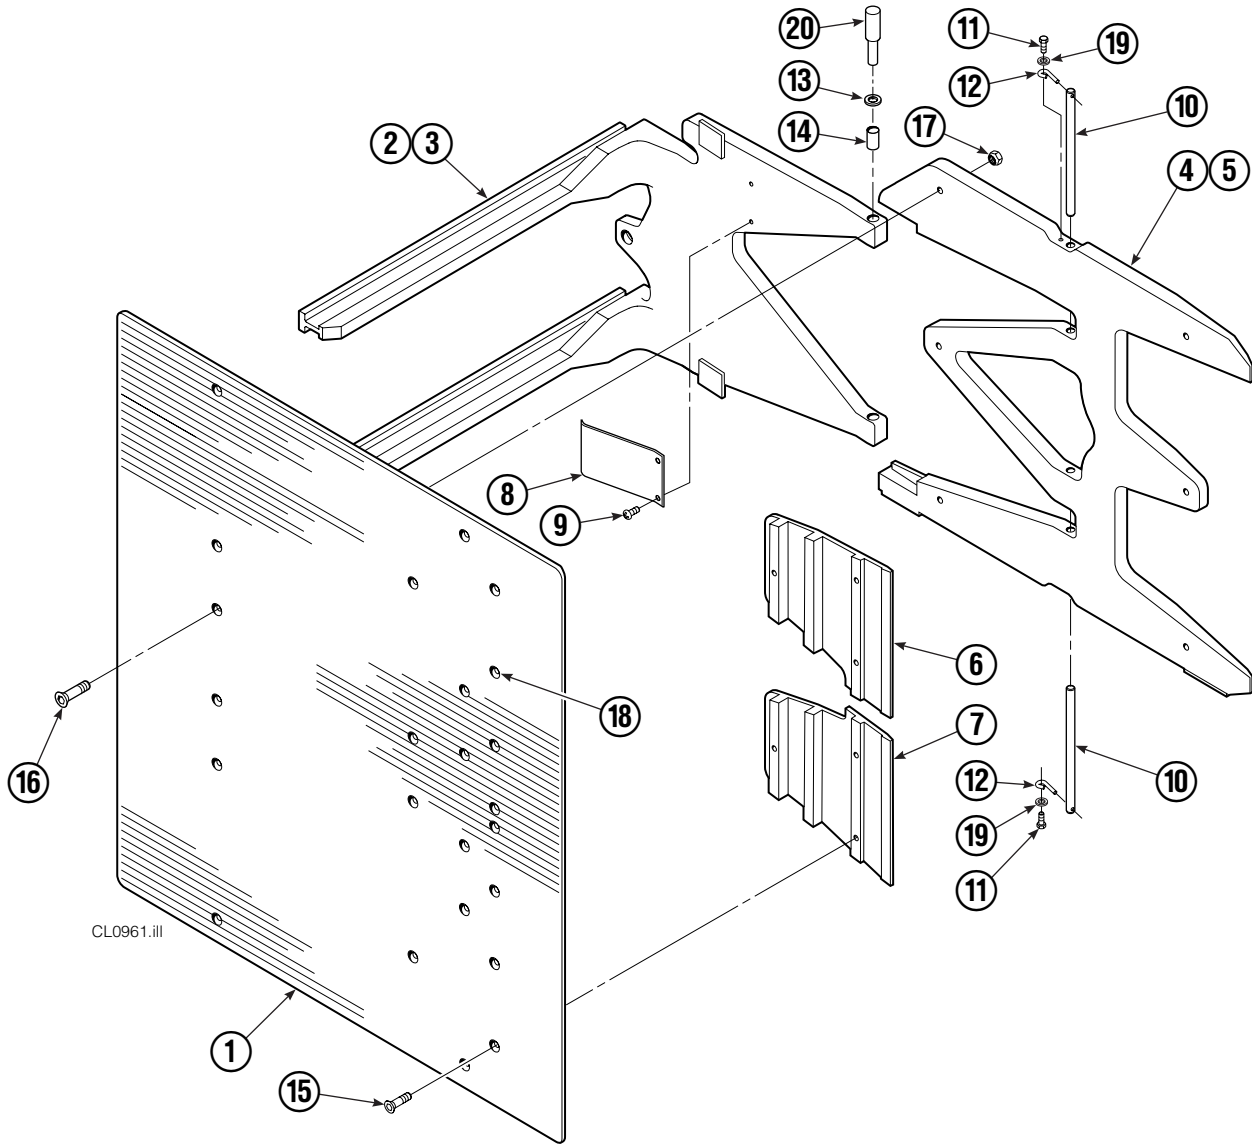

▲ Included in Service Kit 667995.

■ Included in Nut Service Kit 668926.

Reference: S-7662.

Check Valve

REF	QTY	PART NO.	DESCRIPTION	REF	QTY	PART NO.	DESCRIPTION
		3016157	Check Valve – Flow Divider	11	2	667494	Fitting
1	1	667490	Special Fitting	12	2	2840	O-Ring ●
2	1	2841	O-Ring ●	13	2	673098	Spring
3	1	667471	Spool	14	2	667492	Poppet
4	2	609453	Fitting, 10	15	1	673089	Spool Assembly
5	2	667487	Spring	16	2	667491	Sleeve
6	6	604510	Fitting, 6	17	1	669763	Valve Body
7	1	678270	Check Valve – VPO	18	1	661347	Service Kit ●
8	2	659058	Check Valve – PO	19	1	676343	Regeneration Elimination Plug ■
9	2	667516	Service Kit ●	20	2	602580	Fitting, 8
10	1	679846	Low Flow Spool Kit			667513	Service Kit

● Included in Service Kit 667513.

■ For eliminating regeneration circuit only. See Tech. Bulletin 121.

Reference: 669762, SK-5302.

Arms and Pads

35D							
REF	QTY	PART NO.	DESCRIPTION	REF	QTY	PART NO.	DESCRIPTION
1	1	222369	Contact Pad, LH	10	4	210161	Pin
	1	222369	Contact Pad, RH	11	4	787372	Capscrew, M8 x 20
2	1	220959	Arm - LH	12	4	682999	Eye Pin
3	1	221088	Arm - RH	13	8	675620	Washer, M10
4	1	210403	Stabilizer - LH	14	8	200590	Bushing
5	1	210406	Stabilizer - RH	15	12	766646	Capscrew, M10 x 20
6	2	210180	Filler Block - LH Upper/RH Lower	16	12	768706	Capscrew, M12 x 35
7	2	210179	Filler Block - RH Lower/RH Upper	17	12	773842	Nut, M12
8	2	210154	Spring	18	▲	676841	Contact Pad Repair Kit
9	4	203405	Capscrew, M10 x 16	19	4	787398	Washer, M8
10	4	210161	Pin	20	1	675626	Tool - Bushing Driver
11	4	787372	Capscrew, M8 x 20				