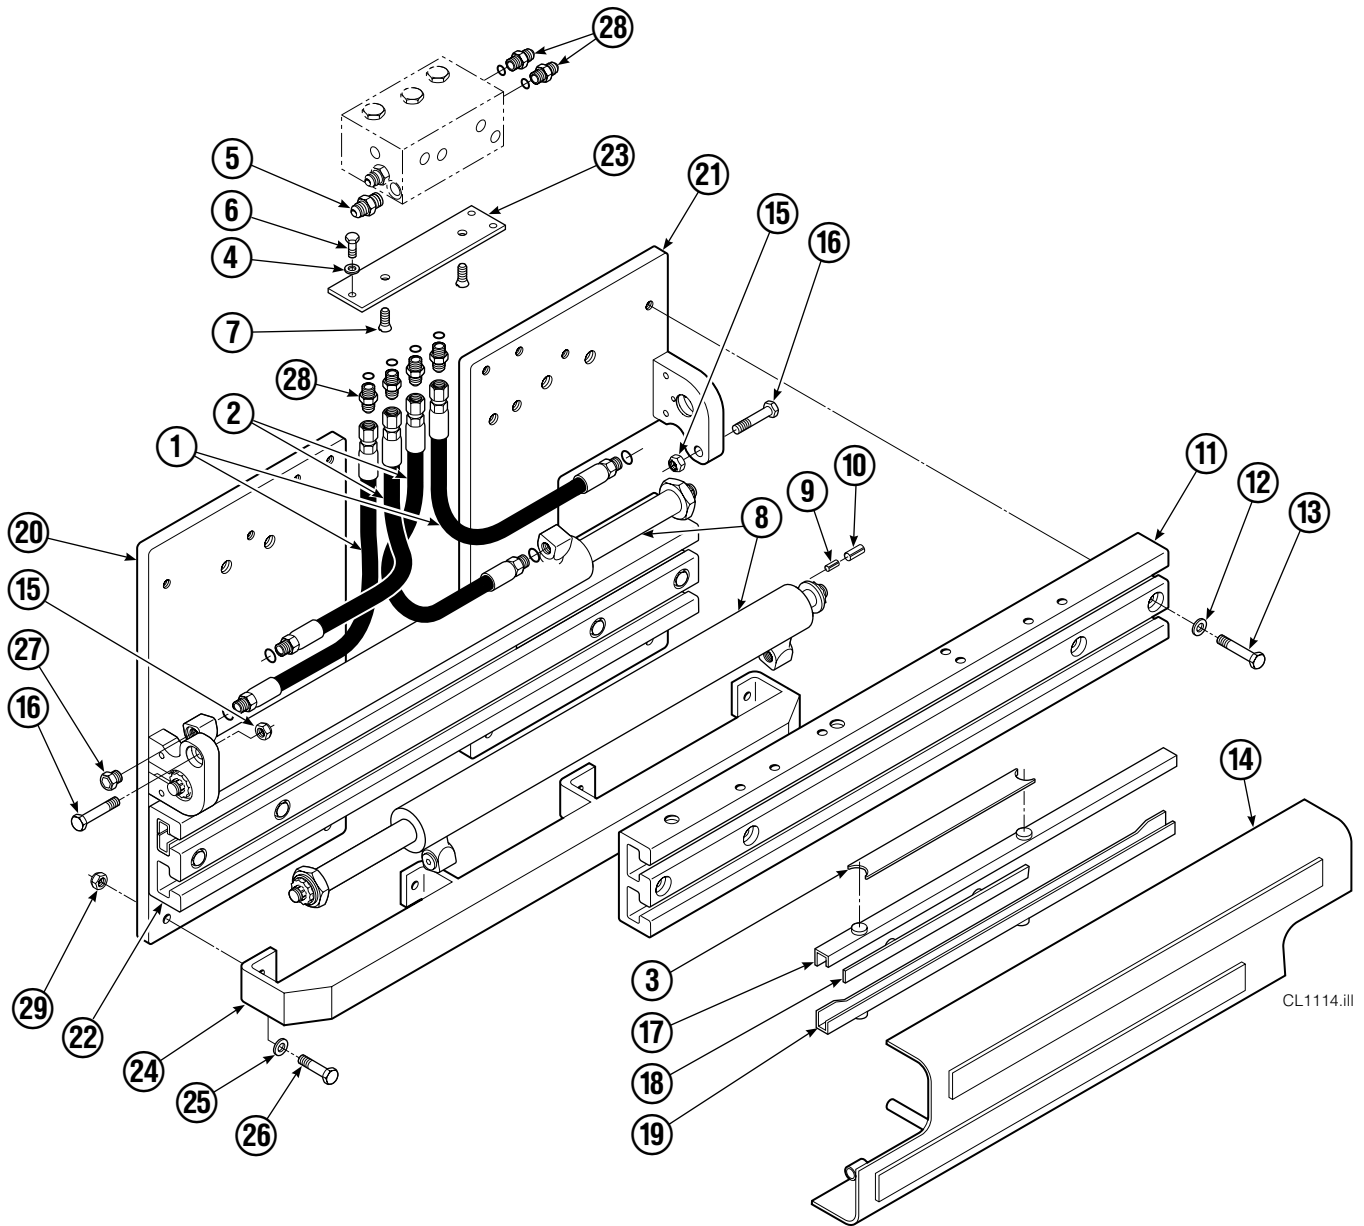

Internet: www.cascorp.com

Safety Decals

REF	QTY	PART NO.	DESCRIPTION
1	1	679150	No Step Decal
2	2	665595	No Hand Hold Decal
3	1	679059	Quick Change Hook Decal

Publications

PART NO.	DESCRIPTION
670487	Service Manual
670834	Operators Guide
670488	Installation Instructions
680664	Servicing Cascade Cylinders-VHS
679929	Tool Catalog
673964	Literature Index Order Form

Base Unit Group

CL1114.iii

35D							
REF	QTY	PART NO.	DESCRIPTION	REF	QTY	PART NO.	DESCRIPTION
		3016156	Base Unit	15	2	773842	Nut, M12
1	2	210436	Hose, 24.75 in.	16	2	768414	Capscrew, M12x65
2	2	210449	Hose, 18.25 in.	17	4	208857	Bearing, Upper
3	1	675326	Shim Kit ■	18	4	667663	Bearing
4	2	209021	Washer, M10	19	4	208858	Bearing, Lower
5	1	601377	Fitting, 8-8	20	1	220996	Mounting Plate - RH
6	2	684594	Capscrew, M10x20	21	1	220997	Mounting Plate - LH
7	2	766646	Capscrew, M10x20	22	1	221417	Frame - Lower
8	2	671573	Cylinder ▲	23	1	669957	Plate
9	2	768953	Roll Pin - Inner	24	1	671545	Bumper - Lower
10	2	769009	Roll Pin - Outer	25	4	202348	Washer, M12
11	1	221280	Frame - Upper	26	4	768556	Capscrew, M12x45
12	8	667910	Washer	27	2	602580	Fitting, 8
13	8	684659	Capscrew, M12x75	28	6	611288	Fitting, 6-8
14	1	672331	Bumper	29	4	773842	Nut, M12

■ Includes two .015 Shims, and eight .020 Shims.

Reference: SK-6390.

▲ See Cylinder page or parts breakdown.

Cylinder

35D			
REF	QTY	PART NO.	DESCRIPTION
		671573	Cylinder Assembly
1	2	6510	■ Cotter Pin
2	2	667624	■ Nut Retainer
3	2	667625	■ Nut
4	1	671574	Shell
5	1	602580	Fitting
6	1	558400	Piston
7	1	2716	▲ O-Ring
8	1	662454	▲ Seal
9	1	667626	Washer
10	1	2787	▲ O-Ring
11	1	615130	▲ Back-Up Ring
12	1	667917	Retainer
13	1	662448	▲ Seal
14	1	638243	▲ Nylon Ring
15	1	636853	▲ Wiper
16	1	668031	Nut
17	1	671571	Rod
18	1	671049	▲ Seal Loader, Piston
19	1	671052	▲ Seal Loader, Retainer
		667995	Service Kit