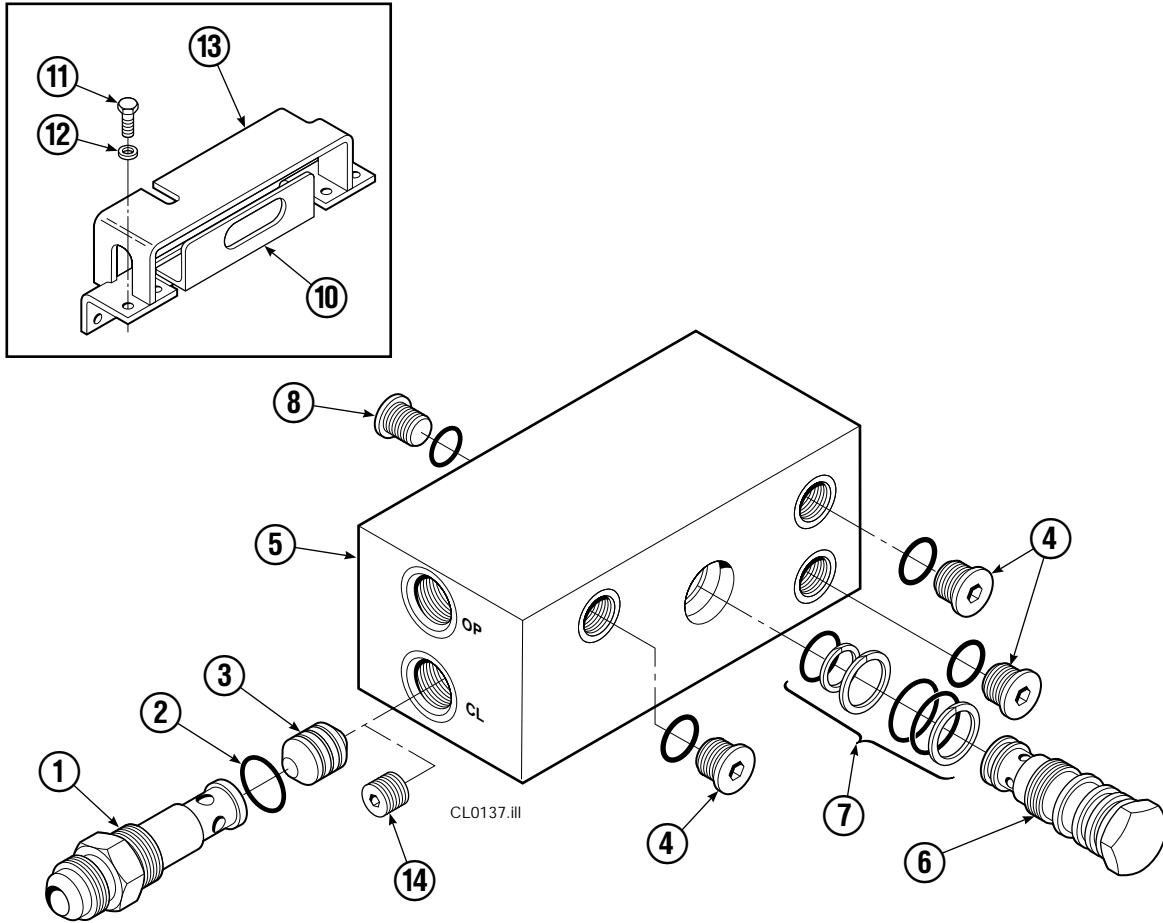

Reference: Hydraulic Group 381520
 Hose Group 384630
 Cylinder 383027
 Common Parts 381515

Hydraulic Valve Group

REF	QTY	PART NO.	DESCRIPTION
		381520	Hydraulic Valve Group
1	1	601377	Fitting, 8-8
2	1	643524	Capscrew
3	3	4750	Capscrew, .375x.750
4	4	611288	Fitting, 6-8
5	1	685673	Hose
6	1	209535	Hose
7	1	209535	Hose
8	1	685673	Hose
9	2	601676	Fitting, 6-6
10	2	617487	Restrictor Tee
11	1	668861	Valve Assembly
12	1	844137	Bracket

Reference: Hose Group: 384630, S-8704

Restrictor Fitting

REF	QTY	PART NO.	DESCRIPTION
		617487	Restrictor Assembly
1	1	617486	Tee
2	1	2698	O-Ring
3	1	11100	Setscrew
4	1	11099	Cap
5	1	5715	Jam Nut
6	1	2840	O-Ring

Check Valve Non-Sideshift

REF	QTY	PART NO.	DESCRIPTION
★		668861	Check Valve - Non-Sideshift
1	1	667490	Special Fitting
●	2	2841	O-Ring
3	1	667471	Spool
4	3	609455	Fitting
5	1	668862	Valve Body
6	1	678270	Check Valve - V.P.O.
●	1	661347	Service Kit
8	1	604510	Fitting, 6
10	1	▲	Bracket
11	4	670004	Capscrew, 1/2 NC x 1.25
12	4	6232	Washer
13	1	670000	Guard
■	1	676343	Regeneration Elimination Plug
		668864	Service Kit

- Included in Service Kit 668864.
- ★ Includes items 1 thru 8 only.
- ▲ See Frame and Weldment Assembly page.
- For eliminating regeneration circuit only.
(See Technical Bulletin Number 121)

Cylinder

120C			
REF	QTY	PART NO.	DESCRIPTION
		383027	Cylinder Assembly
1	2	■ 6511	Cotter Pin
2	2	■ 667667	Retainer
3	2	■ 667668	Nut
4	1	584457	Shell
5	1	558402	Piston
6	1	✕ 2722	O-Ring
7	1	✕ 557376	Seal
8	1	✕ 2791	O-Ring
9	1	✕ 615134	Back-Up Ring
10	1	667675	Retainer
11	1	✕ 662451	Seal
12	1	✕ 638246	Nylon Ring
13	1	✕ 628047	Wiper
14	1	561012	Nut
15	1	584458	Rod
16	1	667676	Washer
17	1	829237	Spacer
18	1	✕ 671049	Seal Loader, Piston
19	1	✕ 671052	Seal Loader, Retainer
		667723	Service Kit