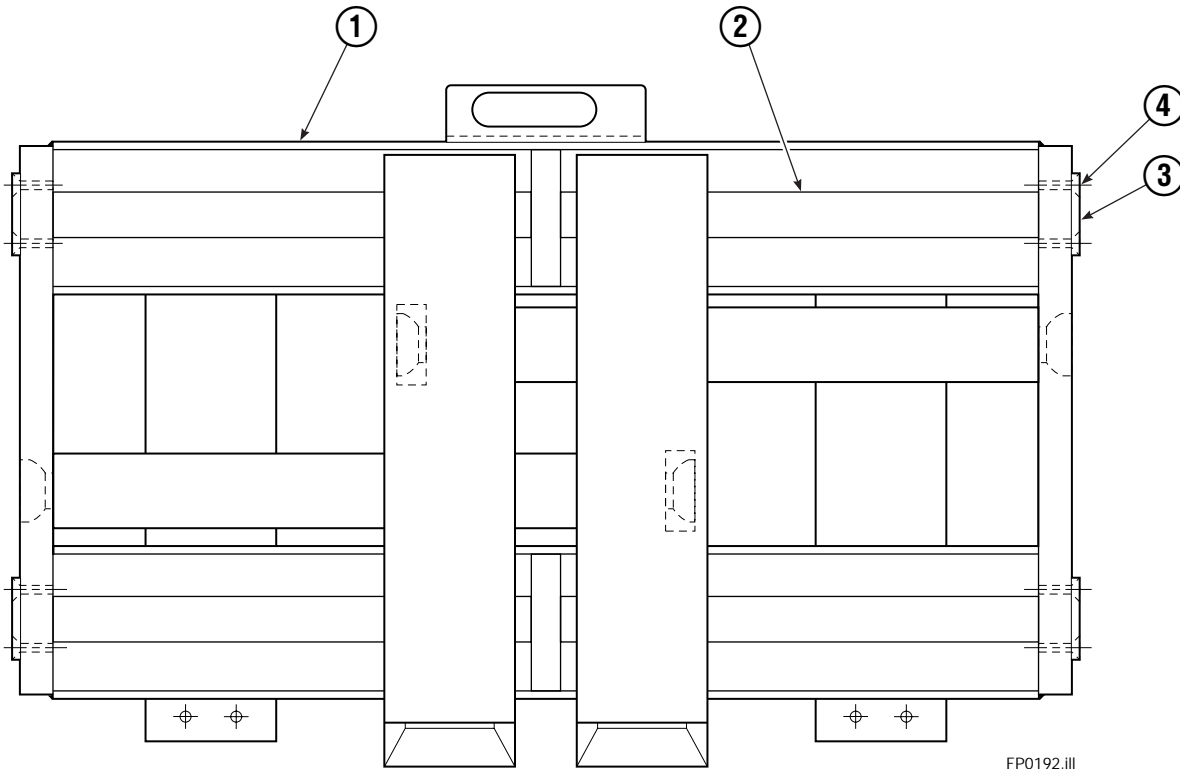

Frame Group

FP0192.III

REF	QTY	PART NO.	DESCRIPTION
		214478	Frame Group, 60 in. (Items 1 & 2)
		214444	Retainer Group (items 3 & 4)
1	1	392399	Frame
2	2	830826	Shaft
3	4	830774	End Plates
4	8	4771	Capscrews

Reference: Hydraulic Group 381520
Hose Group 384630
Cylinder 383027
Common Parts 381515