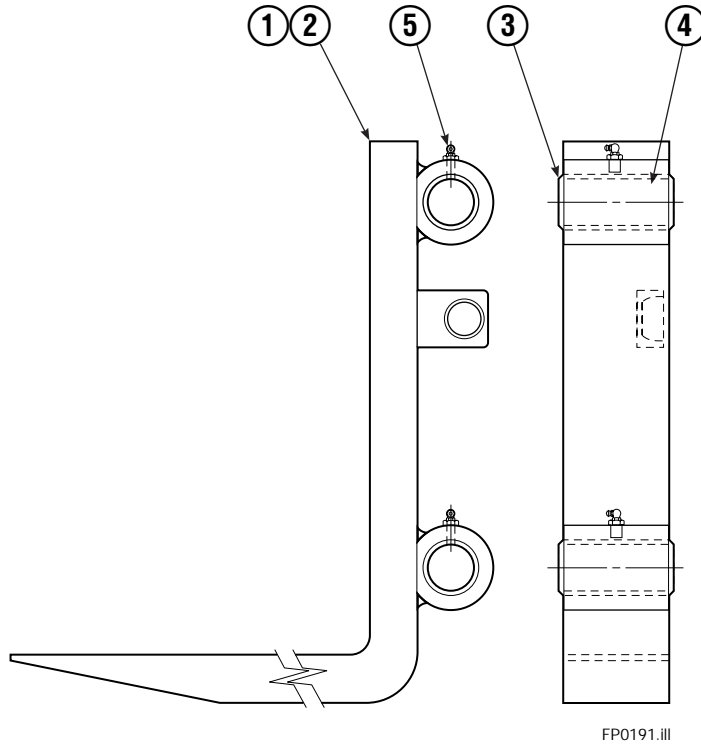

Fork Group

REF	QTY	PART NO.	DESCRIPTION
		214465	Fork Group
1	1	840213	Fork, L.H.
2	1	840208	Fork, R.H.
3	8	7223	Retaining Ring
4	4	828468	Bushing
5	4	828471	Lube Fitting