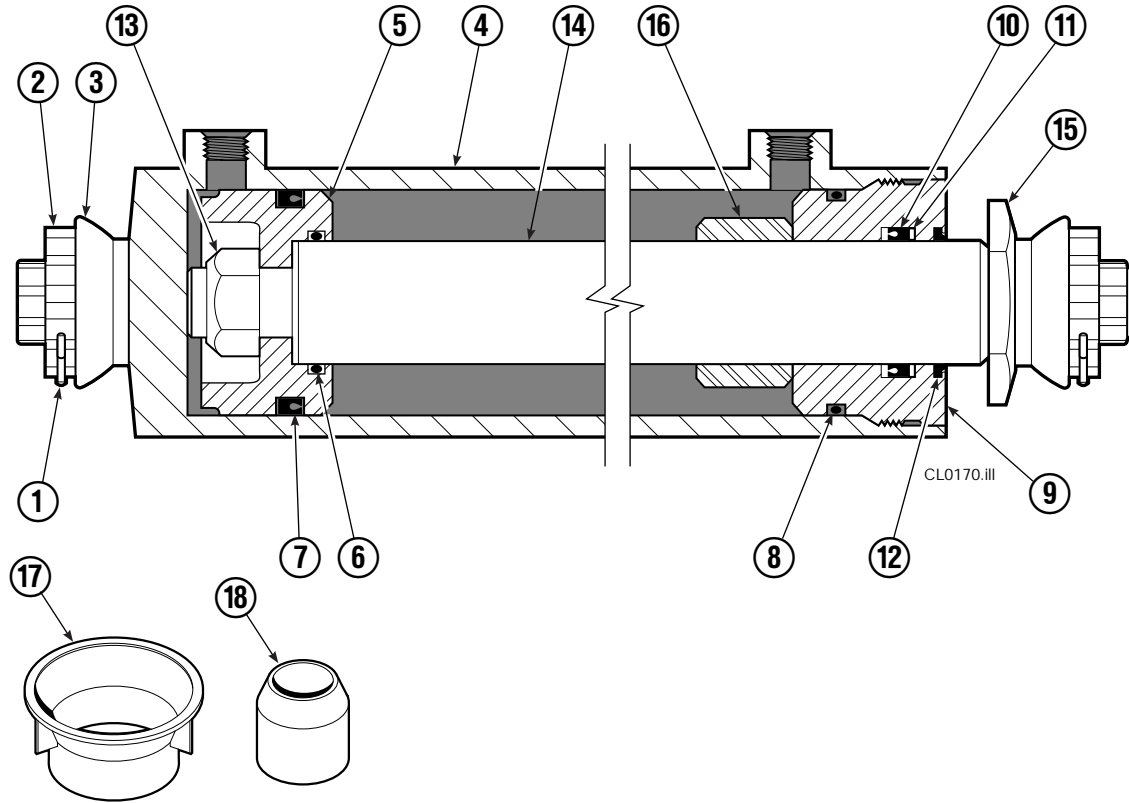

Reference: Hydraulic Group 381520
 Hose Group 384630
 Cylinder 383027
 Common Parts 381515

Hydraulic Valve Group

REF	QTY	PART NO.	DESCRIPTION
		381520	Hydraulic Valve Group
1	1	601377	Fitting, 8-8
2	1	643524	Capscrew
3	3	4750	Capscrew, .375x.750
4	4	611288	Fitting, 6-8
5	1	685673	Hose
6	1	209535	Hose
7	1	209535	Hose
8	1	685673	Hose
9	2	601676	Fitting, 6-6
10	2	617487	Restrictor Tee
11	1	668861	Valve Assembly
12	1	844137	Bracket

Reference: Hose Group: 384630, S-8704

Restrictor Fitting

REF	QTY	PART NO.	DESCRIPTION
		617487	Restrictor Assembly
1	1	617486	Tee
2	1	2698	O-Ring
3	1	11100	Setscrew
4	1	11099	Cap
5	1	5715	Jam Nut
6	1	2840	O-Ring

Check Valve Non-Sideshift

REF	QTY	PART NO.	DESCRIPTION
★		668861	Check Valve - Non-Sideshift
1	1	667490	Special Fitting
●	2	2841	O-Ring
3	1	667471	Spool
4	3	609455	Fitting
5	1	668862	Valve Body
6	1	678270	Check Valve - V.P.O.
●	1	661347	Service Kit
8	1	604510	Fitting, 6
10	1	▲	Bracket
11	4	670004	Capscrew, 1/2 NC x 1.25
12	4	6232	Washer
13	1	670000	Guard
■	1	676343	Regeneration Elimination Plug
		668864	Service Kit

- Included in Service Kit 668864.
- ★ Includes items 1 thru 8 only.
- ▲ See Frame and Weldment Assembly page.
- For eliminating regeneration circuit only.
(See Technical Bulletin Number 121)

Cylinder

120C			
REF	QTY	PART NO.	DESCRIPTION
		383027	Cylinder Assembly
1	2	■ 6511	Cotter Pin
2	2	■ 667667	Retainer
3	2	■ 667668	Nut
4	1	584457	Shell
5	1	558402	Piston
6	1	✕ 2722	O-Ring
7	1	✕ 557376	Seal
8	1	✕ 2791	O-Ring
9	1	✕ 615134	Back-Up Ring
10	1	667675	Retainer
11	1	✕ 662451	Seal
12	1	✕ 638246	Nylon Ring
13	1	✕ 628047	Wiper
14	1	561012	Nut
15	1	584458	Rod
16	1	667676	Washer
17	1	829237	Spacer
18	1	✕ 671049	Seal Loader, Piston
19	1	✕ 671052	Seal Loader, Retainer
		667723	Service Kit