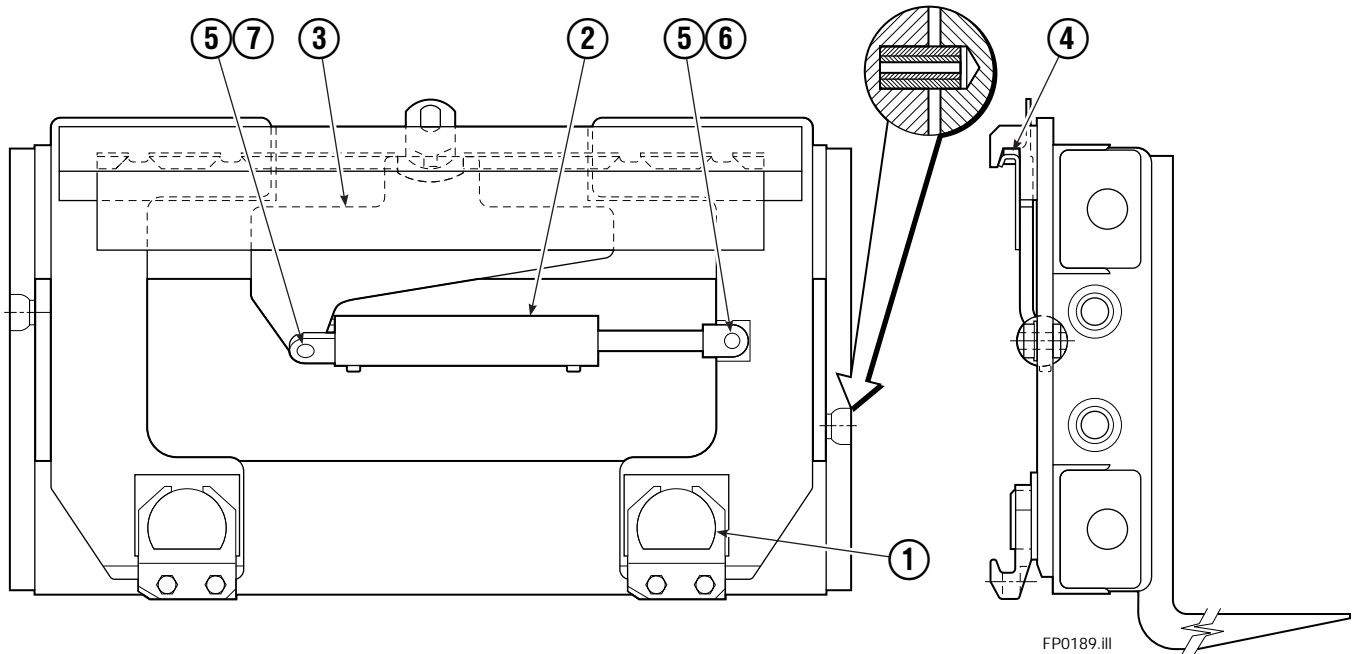

- Included in Service Kit 668864.
- ★ Includes items 1 thru 8 only.
- ▲ See Frame and Weldment Assembly page.
- For eliminating regeneration circuit only.
(See Technical Bulletin Number 121)

Cylinder

120C			
REF	QTY	PART NO.	DESCRIPTION
		383027	Cylinder Assembly
1	2	■ 6511	Cotter Pin
2	2	■ 667667	Retainer
3	2	■ 667668	Nut
4	1	584457	Shell
5	1	558402	Piston
6	1	✕ 2722	O-Ring
7	1	✕ 557376	Seal
8	1	✕ 2791	O-Ring
9	1	✕ 615134	Back-Up Ring
10	1	667675	Retainer
11	1	✕ 662451	Seal
12	1	✕ 638246	Nylon Ring
13	1	✕ 628047	Wiper
14	1	561012	Nut
15	1	584458	Rod
16	1	667676	Washer
17	1	829237	Spacer
18	1	✕ 671049	Seal Loader, Piston
19	1	✕ 671052	Seal Loader, Retainer
		667723	Service Kit

✕ Included in Service Kit.
 ■ Included in Nut Service Kit 668925.
 Ref: S-5564, S-5565

Common Parts Group

120C			
REF	QTY	PART NO.	DESCRIPTION
		381515	Common Parts Group
1	2	676650	Bearing - Lower
2	1	686243	Cylinder Assembly ▲
3	1	841031	Anchor Bracket Weldment
4	2	672018	Bearing Segment - Upper
5	2	686217	Cotter Pin
6	1	686214	Pin - Clevis
7	1	686215	Pin - Clevis