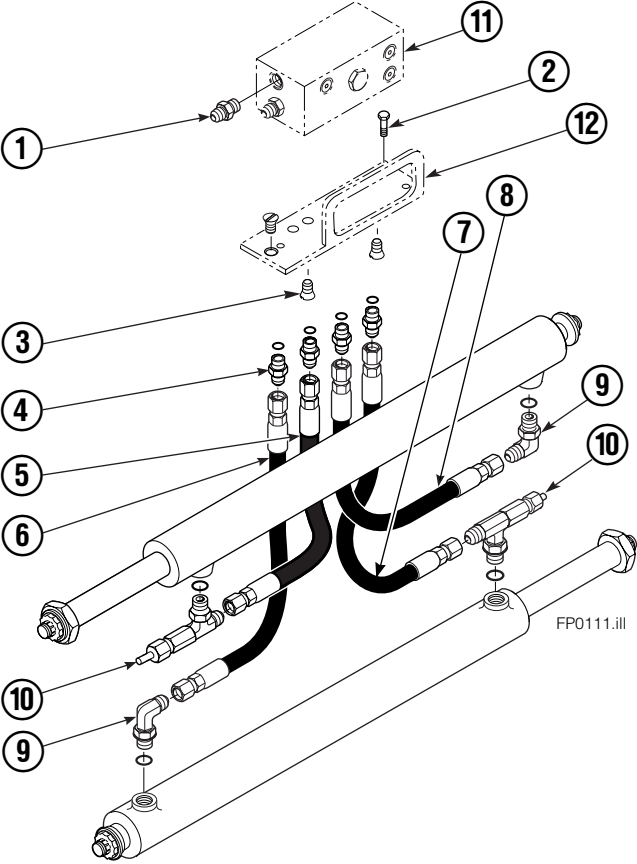

Reference: Hydraulic Group 381520
 Hose Group 384630
 Cylinder 383027
 Common Parts 381515

Hydraulic Valve Group

REF	QTY	PART NO.	DESCRIPTION
		381520	Hydraulic Valve Group
1	1	601377	Fitting, 8-8
2	1	643524	Capscrew
3	3	4750	Capscrew, .375x.750
4	4	611288	Fitting, 6-8
5	1	685673	Hose
6	1	209535	Hose
7	1	209535	Hose
8	1	685673	Hose
9	2	601676	Fitting, 6-6
10	2	617487	Restrictor Tee
11	1	668861	Valve Assembly
12	1	844137	Bracket

Reference: Hose Group: 384630, S-8704

Restrictor Fitting

REF	QTY	PART NO.	DESCRIPTION
		617487	Restrictor Assembly
1	1	617486	Tee
2	1	2698	O-Ring
3	1	11100	Setscrew
4	1	11099	Cap
5	1	5715	Jam Nut
6	1	2840	O-Ring

- Included in Service Kit 668864.
- ★ Includes items 1 thru 8 only.
- ▲ See Frame and Weldment Assembly page.
- For eliminating regeneration circuit only.
(See Technical Bulletin Number 121)

Cylinder

120C			
REF	QTY	PART NO.	DESCRIPTION
		383027	Cylinder Assembly
1	2	■ 6511	Cotter Pin
2	2	■ 667667	Retainer
3	2	■ 667668	Nut
4	1	584457	Shell
5	1	558402	Piston
6	1	✕ 2722	O-Ring
7	1	✕ 557376	Seal
8	1	✕ 2791	O-Ring
9	1	✕ 615134	Back-Up Ring
10	1	667675	Retainer
11	1	✕ 662451	Seal
12	1	✕ 638246	Nylon Ring
13	1	✕ 628047	Wiper
14	1	561012	Nut
15	1	584458	Rod
16	1	667676	Washer
17	1	829237	Spacer
18	1	✕ 671049	Seal Loader, Piston
19	1	✕ 671052	Seal Loader, Retainer
		667723	Service Kit

▲ See Sideshift Cylinder page for parts breakdown.

Sideshift Cylinder

REF	QTY	PART NO.	DESCRIPTION
		686243	Cylinder Assembly
1	1	561012	Nut
■ 2	1	662457	Seal
3	1	564562	Spacer - Head
■ 4	1	2718	O-Ring
5	1	561427	Piston
6	1	561422	Shell
7	1	561422	Rod
8	1	561428	Retainer
■ 9	1	2791	O-Ring
■ 10	1	615134	Back-up Ring
■ 11	1	662449	Seal
12	1	561429	Retaining Ring
13	1	7215	Snap Ring
■ 14	1	626468	Wiper
15	1	---	Spacer - Rod
		561430	Service Kit