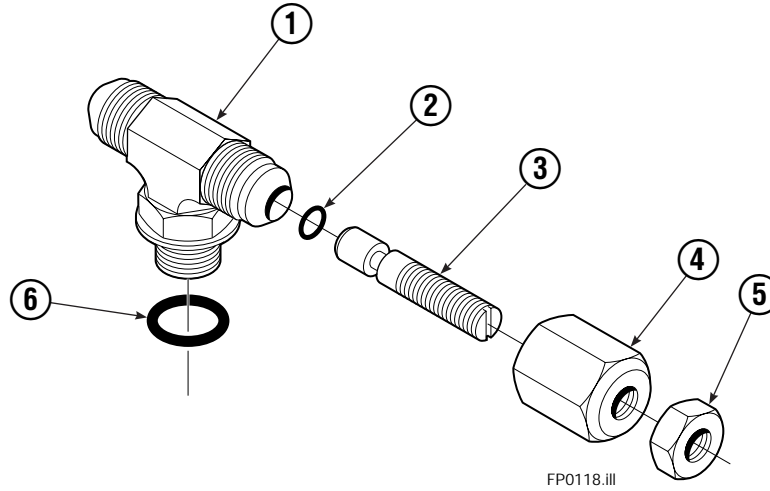

Reference: Hydraulic Group 381520
 Hose Group 384630
 Cylinder 383027
 Common Parts 381515

Hydraulic Valve Group

REF	QTY	PART NO.	DESCRIPTION
		381520	Hydraulic Valve Group
1	1	601377	Fitting, 8-8
2	1	643524	Capscrew
3	3	4750	Capscrew, .375x.750
4	4	611288	Fitting, 6-8
5	1	685673	Hose
6	1	209535	Hose
7	1	209535	Hose
8	1	685673	Hose
9	2	601676	Fitting, 6-6
10	2	617487	Restrictor Tee
11	1	668861	Valve Assembly
12	1	844137	Bracket

Reference: Hose Group: 384630, S-8704

Restrictor Fitting

REF	QTY	PART NO.	DESCRIPTION
		617487	Restrictor Assembly
1	1	617486	Tee
2	1	2698	O-Ring
3	1	11100	Setscrew
4	1	11099	Cap
5	1	5715	Jam Nut
6	1	2840	O-Ring

- Included in Service Kit 668864.
- ★ Includes items 1 thru 8 only.
- ▲ See Frame and Weldment Assembly page.
- For eliminating regeneration circuit only.
(See Technical Bulletin Number 121)

Cylinder

120C			
REF	QTY	PART NO.	DESCRIPTION
		383027	Cylinder Assembly
1	2	■ 6511	Cotter Pin
2	2	■ 667667	Retainer
3	2	■ 667668	Nut
4	1	584457	Shell
5	1	558402	Piston
6	1	✕ 2722	O-Ring
7	1	✕ 557376	Seal
8	1	✕ 2791	O-Ring
9	1	✕ 615134	Back-Up Ring
10	1	667675	Retainer
11	1	✕ 662451	Seal
12	1	✕ 638246	Nylon Ring
13	1	✕ 628047	Wiper
14	1	561012	Nut
15	1	584458	Rod
16	1	667676	Washer
17	1	829237	Spacer
18	1	✕ 671049	Seal Loader, Piston
19	1	✕ 671052	Seal Loader, Retainer
		667723	Service Kit