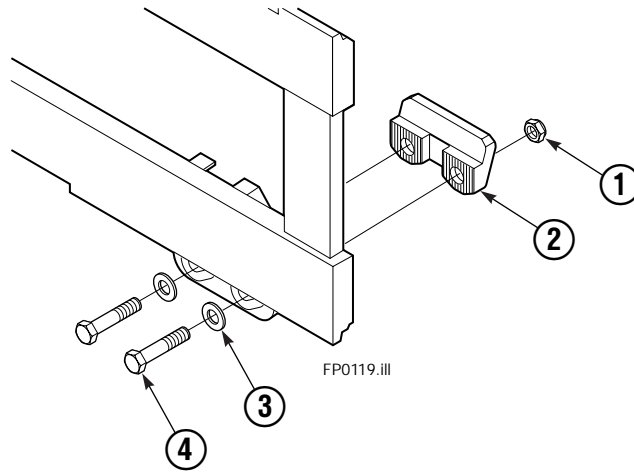

Mounting Group

120C/150C Class IV			
REF	QTY	PART NO.	DESCRIPTION
		381517	Mounting Group
1	4	553857	Nut
2	2	678034	Lower Hook
3	4	667225	Washer
4	4	638601	Capscrew