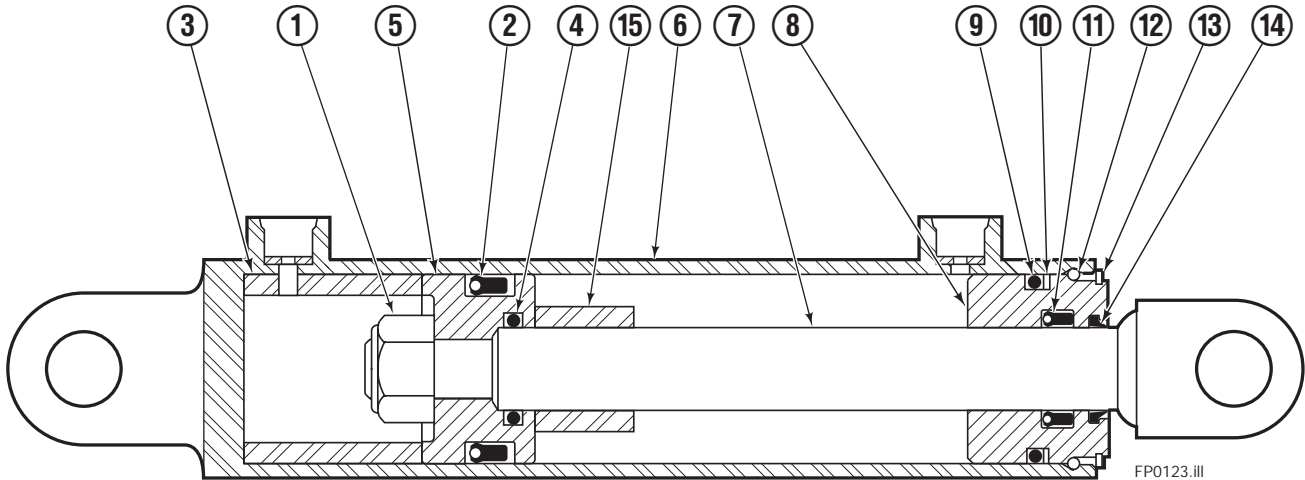

✕ Included in Service Kit.
 ■ Included in Nut Service Kit 668925.
 Ref: S-5564, S-5565

Common Parts Group

120C			
REF	QTY	PART NO.	DESCRIPTION
		381515	Common Parts Group
1	2	676650	Bearing - Lower
2	1	686243	Cylinder Assembly ▲
3	1	841031	Anchor Bracket Weldment
4	2	672018	Bearing Segment - Upper
5	2	686217	Cotter Pin
6	1	686214	Pin - Clevis
7	1	686215	Pin - Clevis

▲ See Sideshift Cylinder page for parts breakdown.

Sideshift Cylinder

REF	QTY	PART NO.	DESCRIPTION
		686243	Cylinder Assembly
1	1	561012	Nut
■ 2	1	662457	Seal
3	1	564562	Spacer - Head
■ 4	1	2718	O-Ring
5	1	561427	Piston
6	1	561422	Shell
7	1	561422	Rod
8	1	561428	Retainer
■ 9	1	2791	O-Ring
■ 10	1	615134	Back-up Ring
■ 11	1	662449	Seal
12	1	561429	Retaining Ring
13	1	7215	Snap Ring
■ 14	1	626468	Wiper
15	1	---	Spacer - Rod
		561430	Service Kit