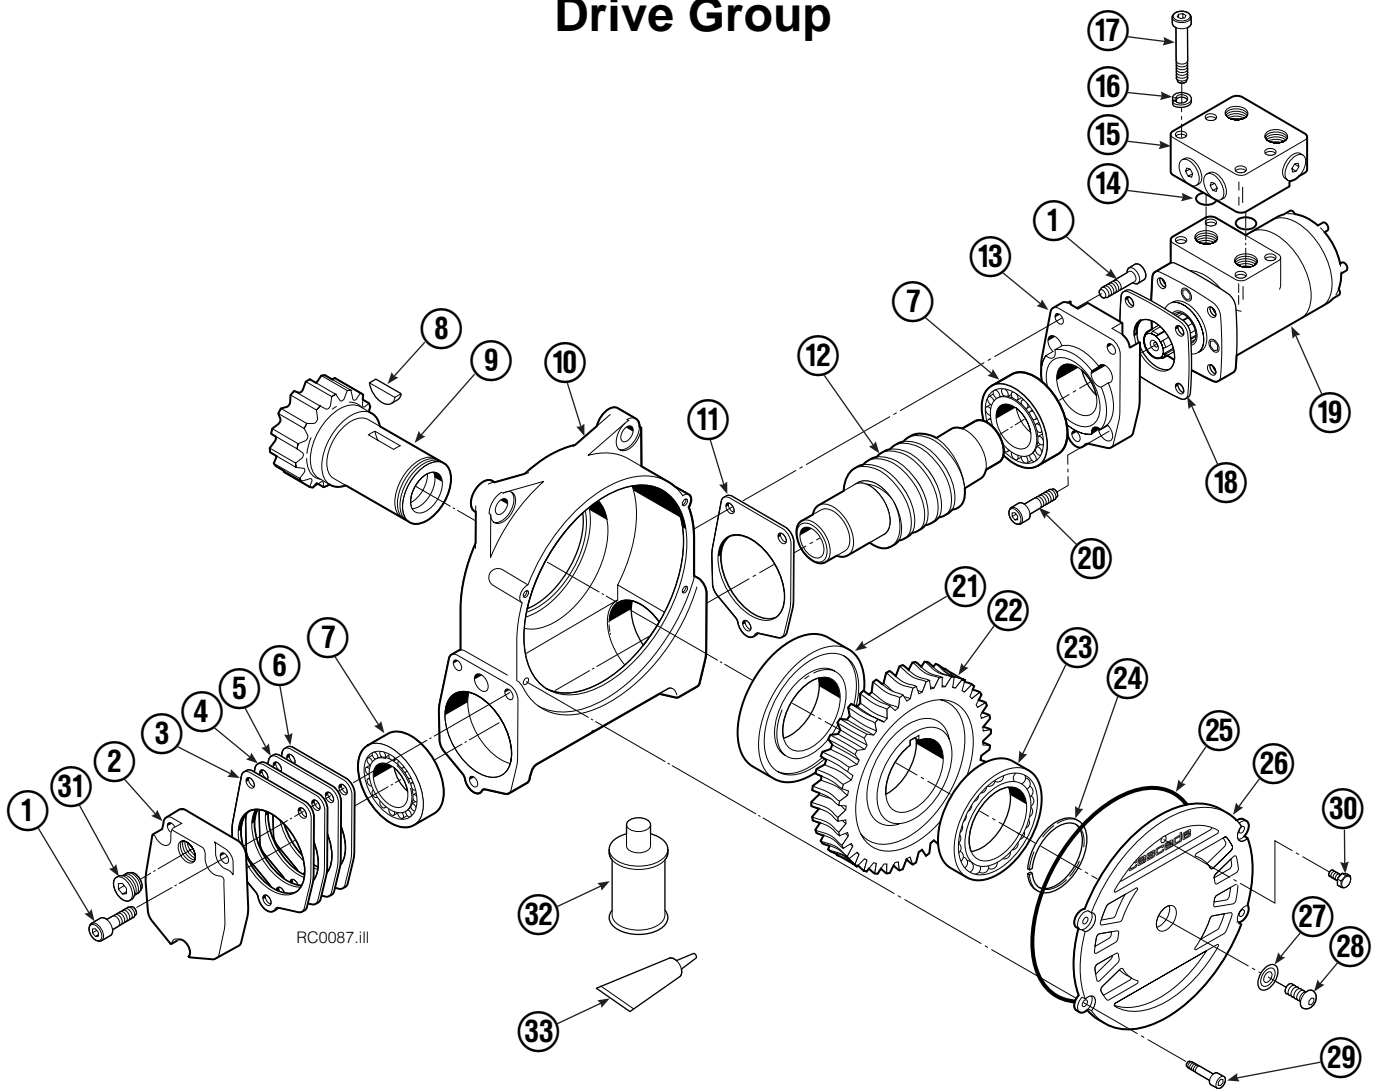

Drive Group

REF	QTY	PART NO.	DESCRIPTION	REF	QTY	PART NO.	DESCRIPTION
	■	675639	Drive Group with Motor	19	1	206392	Drive Motor ▲
	■	675633	Drive Group without Motor	20	4	4468	Capscrew, 3/8 NC x .75 GR8
1	6	769570	Capscrew, M12 x 25	21	1	670580	Bearing
2	1	676855	Cover	22	1	675609	Worm Gear
3	●	674513	Shim - .005" (blue)	23	1	670581	Bearing
4	●	670574	Shim - .010" (brown)	24	1	7214	Snap Ring
5	●	671757	Shim - .015" (pink)	25	1	643423	O-Ring
6	●	671758	Shim - .020" (yellow)	26	1	775552	Cover
7	2	670579	Bearing	27	1	603680	Seal
8	1	670582	Key	28	1	783608	Capscrew, 3/8 NC x .50 GR8
9	1	670556	Pinion	29	4	200882	Capscrew, M12 x 20
10	1	775551	Housing	30	1	644010	Relief Fitting
11	1	686465	Gasket	31	1	604510	Fitting, 6
12	1	675608	Worm	32	1	656300	Gear Box Lube - 48 oz.
13	1	775553	Adapter	33	1	668184	Sealant
14	2	2705	Seal	34		670578	Shim Service Kit (items 3-6,11,25 & 33)
15	1	670549	Check Valve			675637	Bearing Service Kit (items 21 & 34)
16	4	6444	Lockwasher			675638	Bearing Service Kit (items 7 & 34)
17	4	607059	Capscrew, 5/16 NC			206394	Motor Kit (items 11,14,18,19 & 33)
18	1	670575	Gasket				

■ Includes all items except 14,15,17 and 18.

● Quantity as required.

▲ See Drive Motor page for parts breakdown.

Reference: 675639 (Common Parts 675627, SK-5032.)

675633 (Sub Assy 220335, Common Parts 795490, SKN-5527)