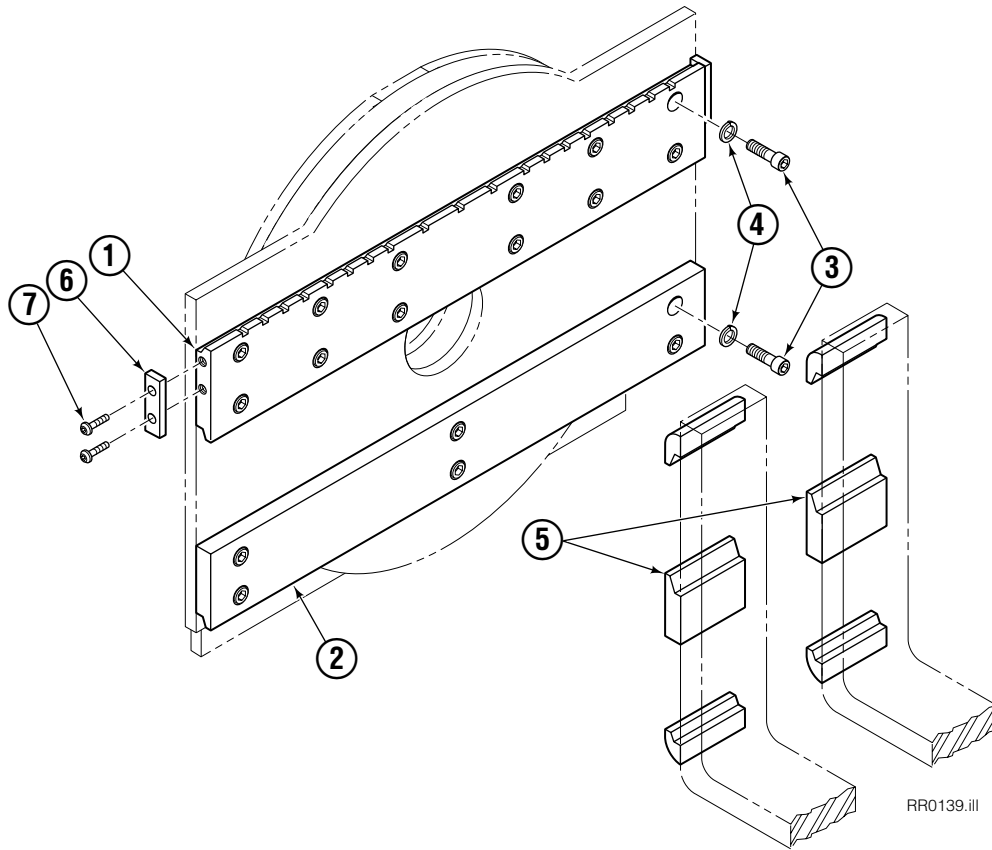

Fork Bar Group

100D			
REF	QTY	PART NO.	DESCRIPTION
		625523	Fork Bar Group
1	1	625525	Upper Bar
2	1	625526	Lower Bar
3	18	607103	Capscrew, .75 x 1.5
4	18	6448	Lockwasher, .75 ID
5	2	606993	Hook
6	2	606988	Keeper
7	4	4880	Capscrew, .5 x 1.0