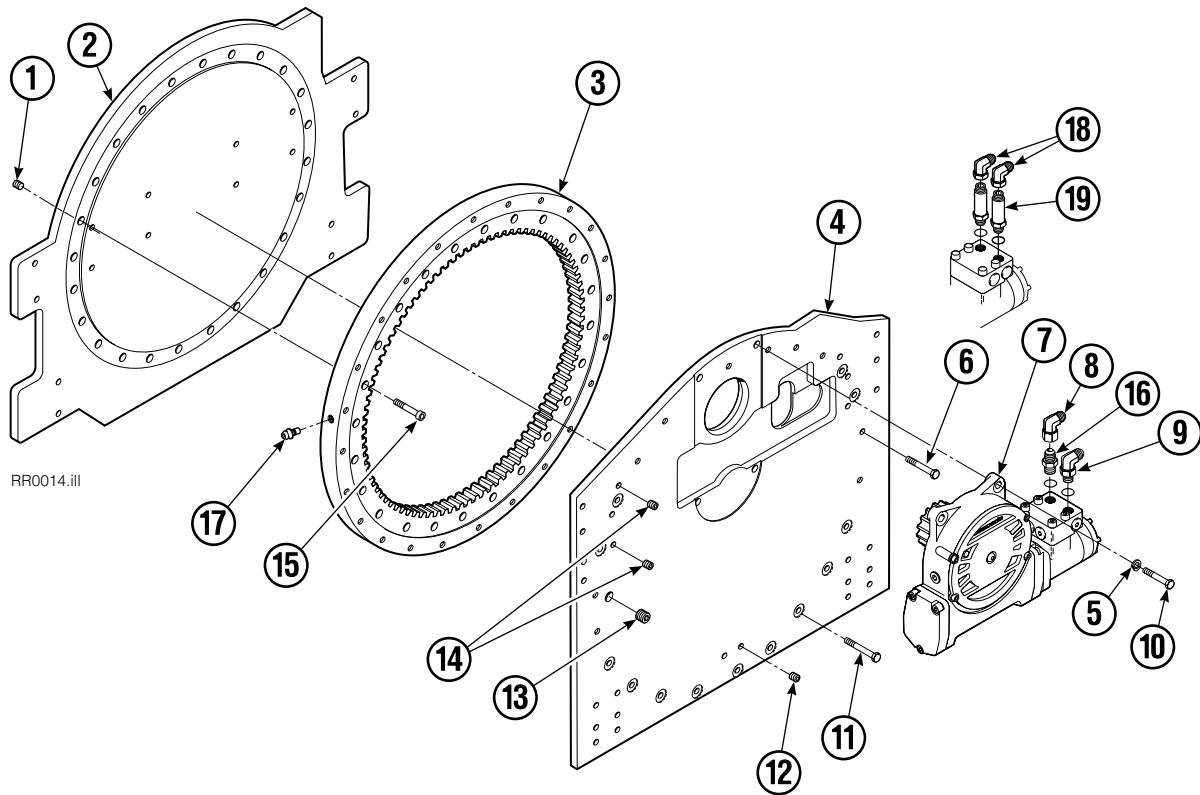

Internet: www.cascorp.com

Safety Decals

REF	QTY	PART NO.	DESCRIPTION
1	1	679150	No Step Decal

Publications

PART NO.	DESCRIPTION
672946	Service Manual
672714	Operators Guide
668987	Installation Instructions
679929	Tool Catalog
673964	Literature Index Order Form

Base Unit Group

100D			
REF	QTY	PART NO	DESCRIPTION
		682647	Base Unit Group
1	10	631428	Plug
2	1	670669	Faceplate
3	1	672830	Bearing Assembly
4	1	682649	Baseplate
5	4	6290	Lockwasher
6	11	643538	Capscrew, 1/2 NC x 1.50 GR8
7	1	675639	Drive Group ●
8	1	605761	Fitting – Class III only, 8-8
9	1	601250	Fitting – Class III only, 8-8
10	4	661742	Capscrew, 1/2 NC x 1.25 GR5
11	13	643539	Capscrew, 1/2 NC x 1.75 GR8
12	2	631427	Plug
13	1	6605	Plug
14	6	631385	Plug
15	24	4506	Capscrew, 1/2 NC x 1.50 GR8
16	1	601377	Fitting – Class III only, 8-8
17	1	7401	Grease Fitting
18	2	605761	Fitting – Class IV only, 8-8
19	2	611295	Fitting – Class IV only, 8-8
		672482	Bearing Service Kit