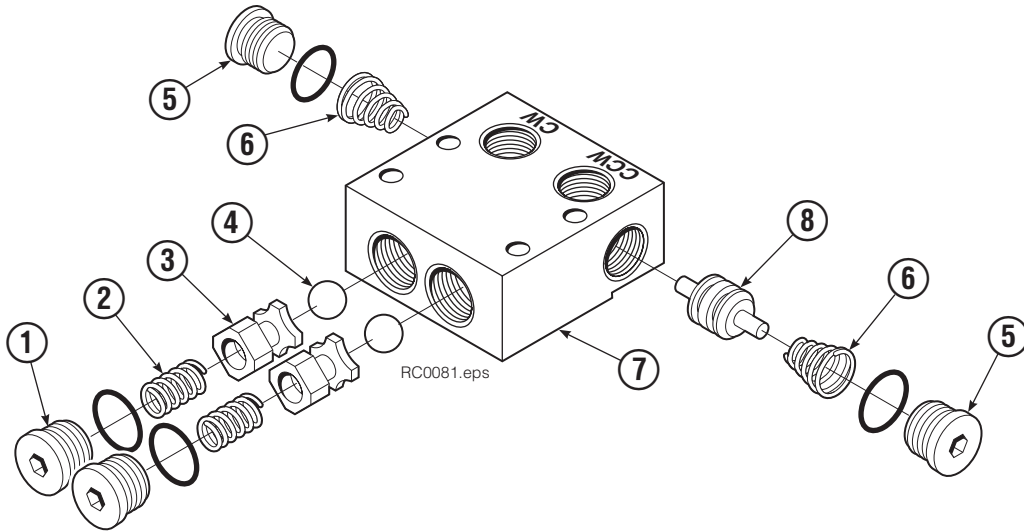

♦ See Drive Group page for parts breakdown.

Reference: Common Parts 6059824-R6, Fastener Kit 6057411.

Drive Group

REF	QTY	PART NO.	DESCRIPTION	REF	QTY	PART NO.	DESCRIPTION
		368073	Drive Group with 2.2 c.i. Motor	20	1	3014870	Seal
1	6	769570	Capscrew, M12 x 25	21	1	6033892	Bearing ★
2	1	676855	Cover	22	1	675609	Worm Gear
3	1	604510	Fitting, 6	23	1	670581	Bearing
4	●	670574	Shim – .010" (brown)	24	1	7214	Snap Ring
5	●	671757	Shim – .015" (pink)	25	1	643423	O-Ring
6	●	671758	Shim – .020" (yellow)	26	1	775552	Cover
7	2	670579	Bearing	27	1	783609	Seal
8	1	670582	Key	28	1	783608	Capscrew, M10 x 16
9	1	670506	Pinion	29	4	200882	Capscrew, M8 x 20
10	1	775551	Housing	30	1	644010	Relief Fitting
11	1	686465	Gasket	31	4	4468	Capscrew, 3/8 NC x .75
12	1	675608	Worm	32	1	775553	Adapter
13	2	2705	O-Ring	33	1	670575	Gasket
14	1	670549	Check Valve ◆	34	4	768798	Capscrew, M8 x 40
15	4	6444	Lockwasher, 5/16	35	4	787384	Lockwasher, M8
16	4	607059	Capscrew, 5/16 NC x 1.75	36	4	221494	Washer, M8
17	1	6063316	Check Valve ◆	37	1	656300	Gear Box Lube – 48 oz.
18	1	6097946	Drive Motor – 2.2 c.i. ■	38	1	668184	Sealant
19	1	206406	Drive Motor – 2.2 c.i. ■			670578	Shim Service Kit (items 4-6,11,25,38)

● Quantity as required.

◆ See Valve page for parts breakdown.

■ See Drive Motor page for parts breakdown.

★ For service replacement use Bearing 670580.

Check Valve

REF	QTY	PART NO.	DESCRIPTION
		670549	Check Valve Assembly ★
1	2	609453	Fitting, 10
2	2	670552	Spring
3	2	670551	Guide
4	2	7020	Ball
5	2	602580	Fitting, 8
6	2	673989	Spring
7	1	670550	Body ★
8	1	670553	Spool