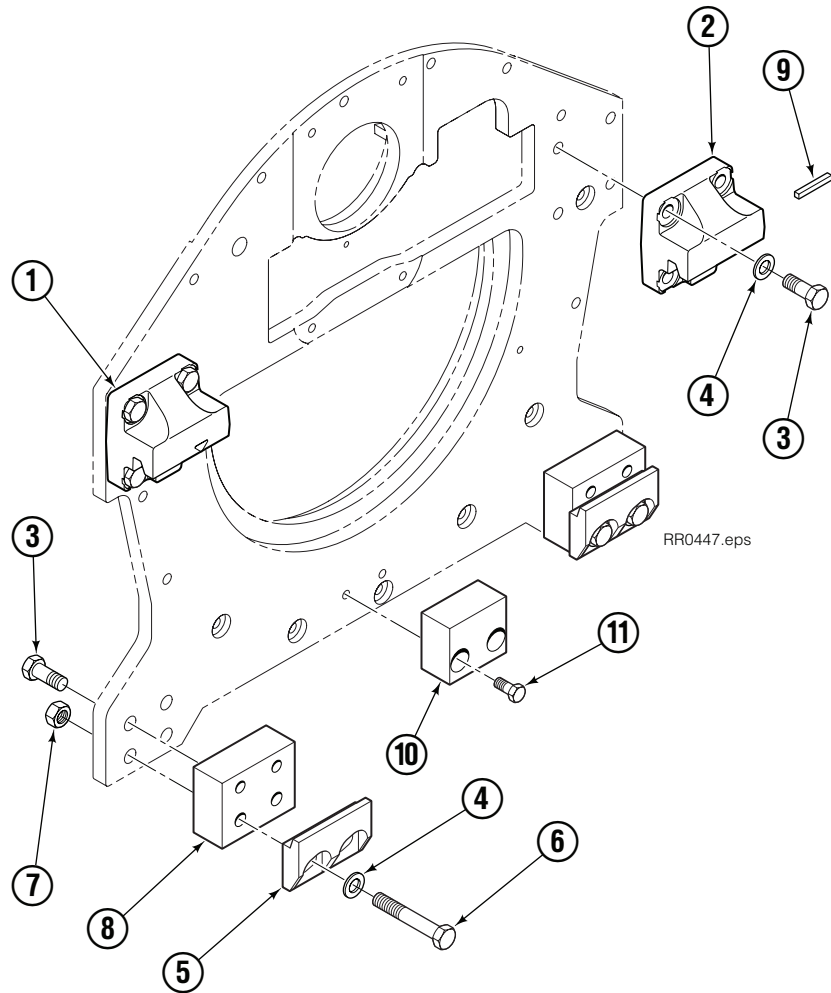

Fitting Group

REF	QTY	PART NO.	DESCRIPTION
		212367	Fitting Group
1	1	601377	Fitting, 8-8
2	1	605761	Fitting, 8-8
3	1	601250	Fitting, 8-8

Fork Bar Group

55G			
REF	QTY	PART NO.	DESCRIPTION
		6065868	Fork Bar Group
1	1	6062893	Upper Bar
2	1	6065862	Lower Bar
3	18	769574	Capscrew, M16 x 35
4	18	678992	Lockwasher, M16
5	2	775443	Capscrew, M16 x 25

Fork Group

55G			
REF	QTY	PART NO.	DESCRIPTION
		6052635	Fork Assembly (R3)
1	1	6052630	Fork
2	1	7000209	Knob ◆
3	1	7000194	Pin ◆
4	1	7000210	Coiled Spring Pin ◆
5	1	7000196	Spring ◆

◆ Included in Pin Kit 7000031.

Reference: S-22566.

Bolt-On Mounting Group

Class II, 0°

REF	QTY	PART NO.	DESCRIPTION
		6051543	Mounting Group
1	1	670523	Upper Hook – LH
2	1	670524	Upper Hook – RH
3	12	766154	Capscrew, M16 x 40
4	12	217637	Washer, M16
5	2	675968	Lower Hook
6	4	765612	Capscrew, M16 x 100
7	4	781534	Nut, M16
8	2	781400	Spacer
9	1	669344	Stop Block Kit
10	1	680683	Center Spacer
11	2	767810	Capscrew, M12 x 25