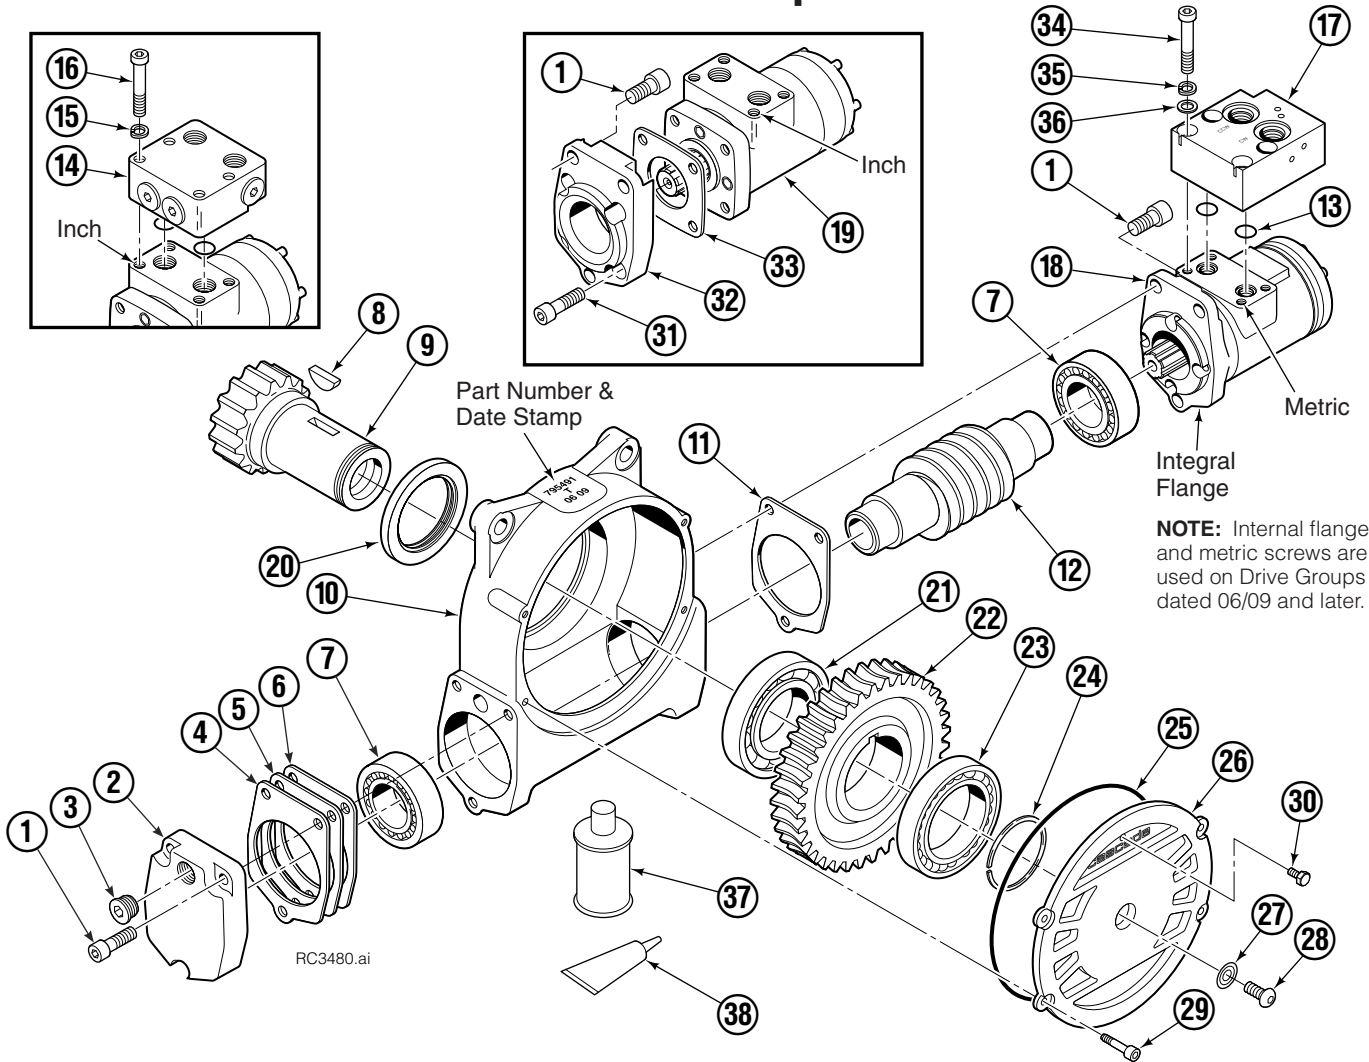

Drive Group

REF	QTY	PART NO.	DESCRIPTION	REF	QTY	PART NO.	DESCRIPTION
		368073	Drive Group with 2.2 c.i. Motor	20	1	3014870	Seal
1	6	769570	Capscrew, M12 x 25	21	1	6033892	Bearing ★
2	1	676855	Cover	22	1	675609	Worm Gear
3	1	604510	Fitting, 6	23	1	670581	Bearing
4	●	670574	Shim – .010" (brown)	24	1	7214	Snap Ring
5	●	671757	Shim – .015" (pink)	25	1	643423	O-Ring
6	●	671758	Shim – .020" (yellow)	26	1	775552	Cover
7	2	670579	Bearing	27	1	783609	Seal
8	1	670582	Key	28	1	783608	Capscrew, M10 x 16
9	1	670506	Pinion	29	4	200882	Capscrew, M8 x 20
10	1	775551	Housing	30	1	644010	Relief Fitting
11	1	686465	Gasket	31	4	4468	Capscrew, 3/8 NC x .75
12	1	675608	Worm	32	1	775553	Adapter
13	2	2705	O-Ring	33	1	670575	Gasket
14	1	670549	Check Valve ◆	34	4	768798	Capscrew, M8 x 40
15	4	6444	Lockwasher, 5/16	35	4	787384	Lockwasher, M8
16	4	607059	Capscrew, 5/16 NC x 1.75	36	4	221494	Washer, M8
17	1	6063316	Check Valve ◆	37	1	656300	Gear Box Lube – 48 oz.
18	1	6097946	Drive Motor – 2.2 c.i. ■	38	1	668184	Sealant
19	1	206406	Drive Motor – 2.2 c.i. ■			670578	Shim Service Kit (items 4-6,11,25,38)

● Quantity as required.

◆ See Valve page for parts breakdown.

■ See Drive Motor page for parts breakdown.

★ For service replacement use Bearing 670580.