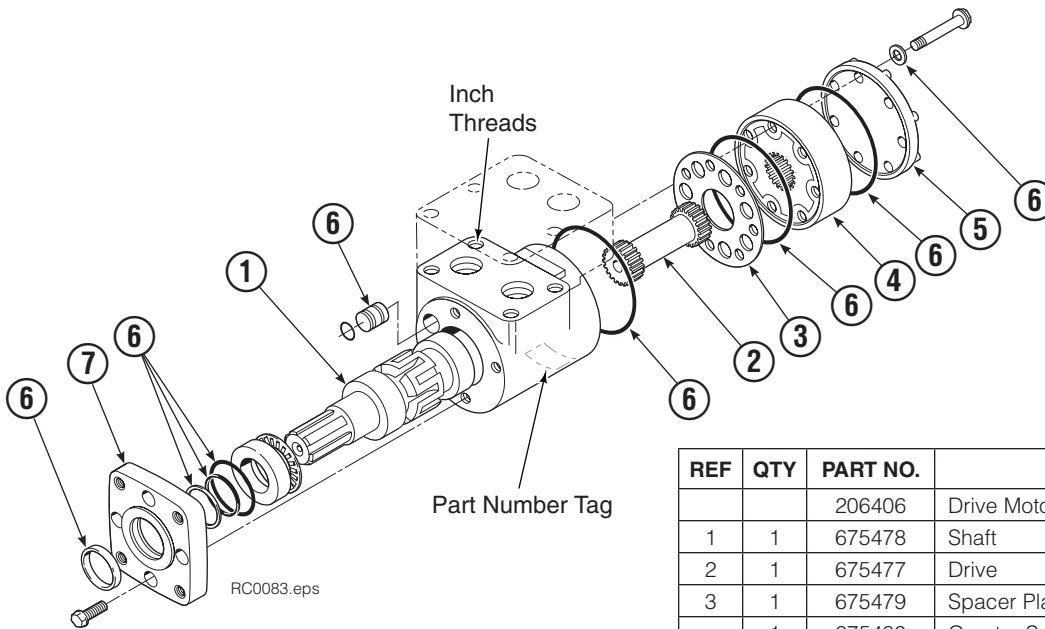

REF	QTY	PART NO.	DESCRIPTION
		206406	Drive Motor – 2.2 c.i.
1	1	675478	Shaft
2	1	675477	Drive
3	1	675479	Spacer Plate
4	1	675480	Gerotor Set (101-1768-007) ■
	1	685075	Gerotor Set (101-1768-009) ■
5	1	675482	End Cap
6	1	206405	Service Kit ●
7	1	685089	Flange (101-1768-007) ■
	1	685090	Flange (101-1768-009) ■

■ See Nameplate under valve for correct part number of Gerotor Set and Flange.
● Compatible with water glycol based hydraulic fluids.
Cascade provides service replacement parts for the listed parts only. Due to cost, if other parts need replacement, the complete drive motor should be replaced.