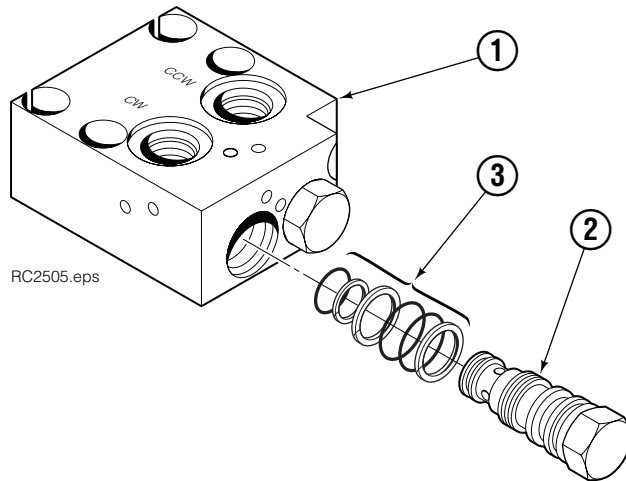

REF	QTY	PART NO.	DESCRIPTION
		6063316	Check Valve Assembly
1	1	6063282	Valve Body
2	2	6038929	Check Valve – PO
3	2	667516	Service Kit