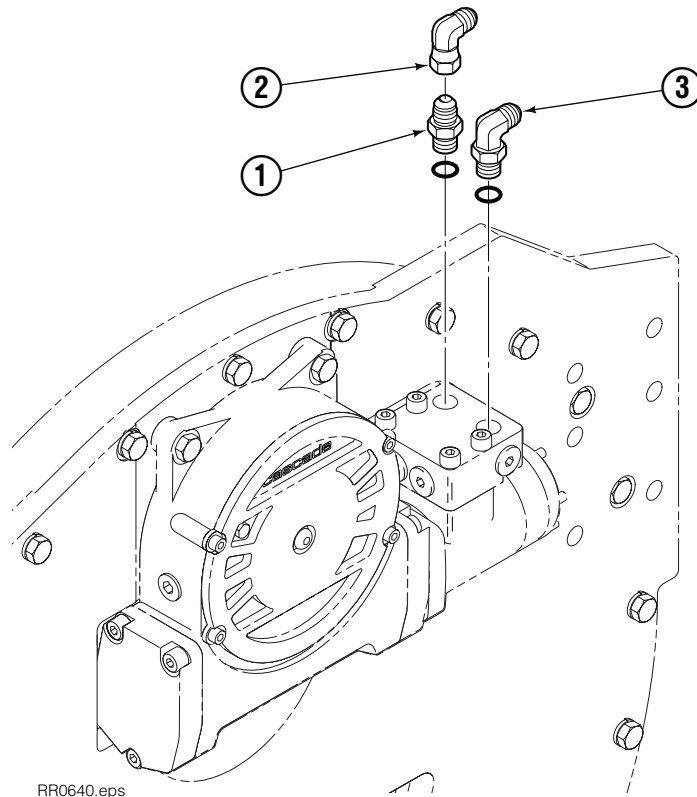

Fitting Group

REF	QTY	PART NO.	DESCRIPTION
		212367	Fitting Group
1	1	601377	Fitting, 8-8
2	1	605761	Fitting, 8-8
3	1	601250	Fitting, 8-8