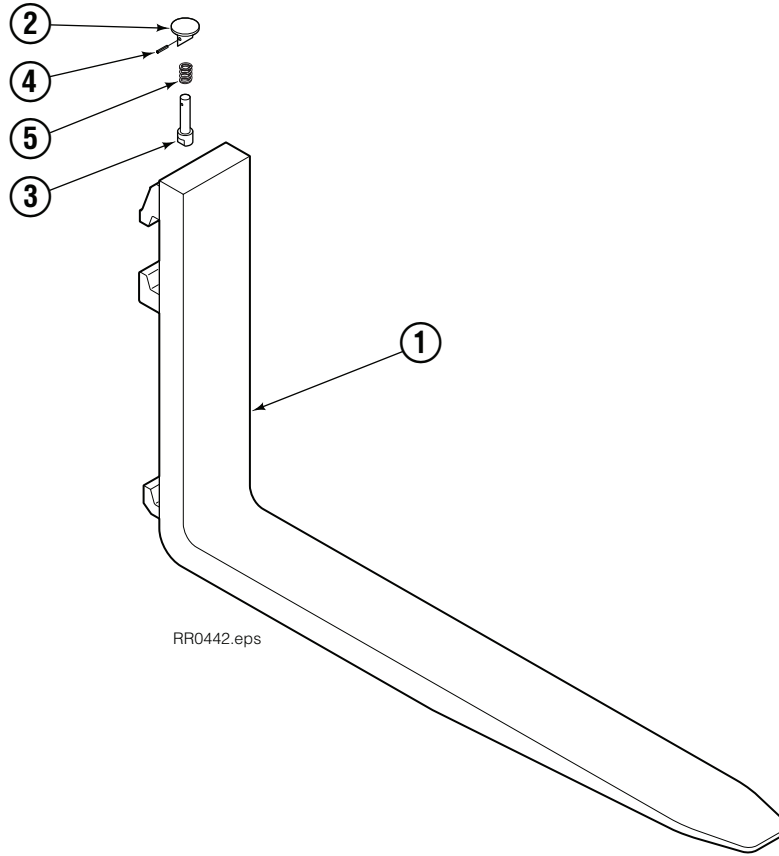

Fitting Group

REF	QTY	PART NO.	DESCRIPTION
		212367	Fitting Group
1	1	601377	Fitting, 8-8
2	1	605761	Fitting, 8-8
3	1	601250	Fitting, 8-8

Fork Bar Group

55G			
REF	QTY	PART NO.	DESCRIPTION
		6065868	Fork Bar Group
1	1	6062893	Upper Bar
2	1	6065862	Lower Bar
3	18	769574	Capscrew, M16 x 35
4	18	678992	Lockwasher, M16
5	2	775443	Capscrew, M16 x 25

Fork Group

55G			
REF	QTY	PART NO.	DESCRIPTION
		6052635	Fork Assembly (R3)
1	1	6052630	Fork
2	1	7000209	Knob ◆
3	1	7000194	Pin ◆
4	1	7000210	Coiled Spring Pin ◆
5	1	7000196	Spring ◆

◆ Included in Pin Kit 7000031.