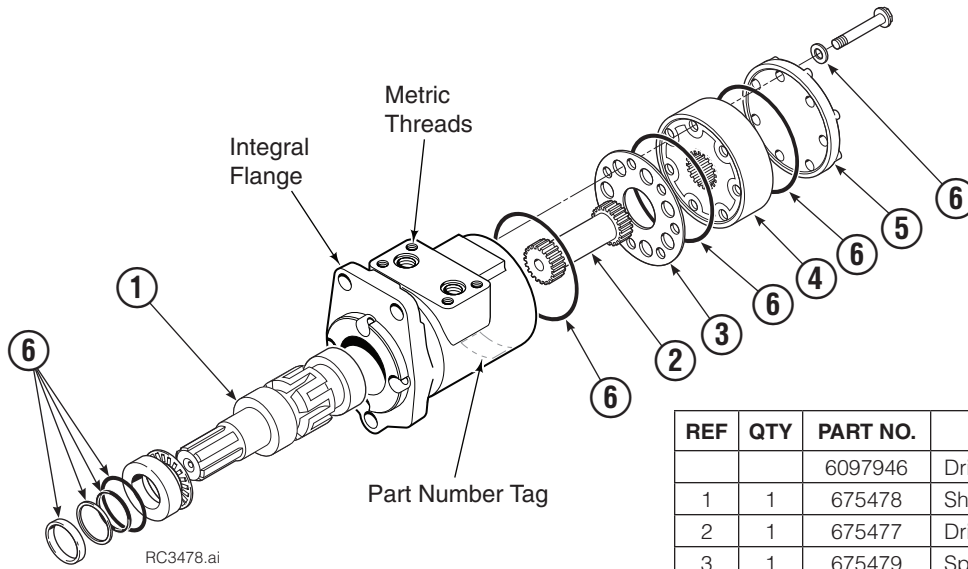

Drive Motor

REF	QTY	PART NO.	DESCRIPTION
		6097946	Drive Motor – 2.2 c.i.
1	1	675478	Shaft
2	1	675477	Drive
3	1	675479	Spacer Plate
4	1	685074	Gerotor Set
5	1	675482	End Cap
6	1	206405	Service Kit ●

● Compatible with water glycol based hydraulic fluids.
Cascade provides service replacement parts for the listed parts only. Due to cost, if other parts need replacement, the complete drive motor should be replaced.