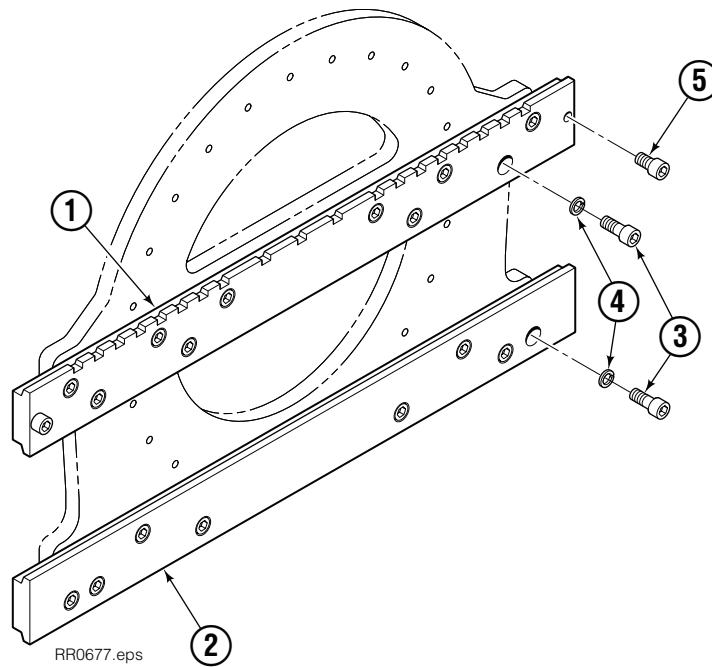

Fitting Group

REF	QTY	PART NO.	DESCRIPTION
		212367	Fitting Group
1	1	601377	Fitting, 8-8
2	1	605761	Fitting, 8-8
3	1	601250	Fitting, 8-8

Fork Bar Group

55G			
REF	QTY	PART NO.	DESCRIPTION
		6065868	Fork Bar Group
1	1	6062893	Upper Bar
2	1	6065862	Lower Bar
3	18	769574	Capscrew, M16 x 35
4	18	678992	Lockwasher, M16
5	2	775443	Capscrew, M16 x 25