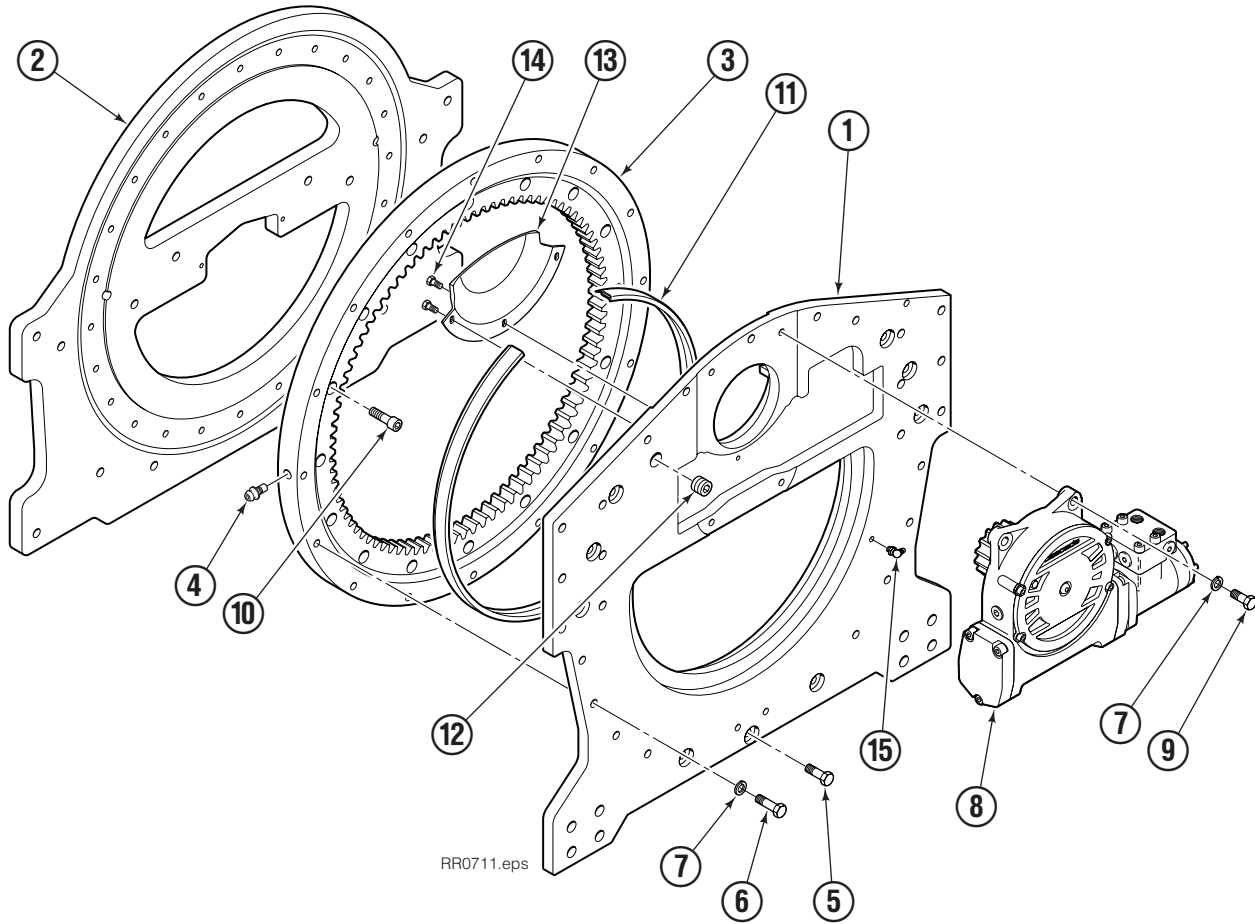

Rotator Group

RR0711.eps

55G			
REF	QTY	PART NO.	DESCRIPTION
		6052600	Rotator Group (R6)
1	1	6059682	Baseplate
2	1	6050782	Faceplate
3	1	213761	Bearing Assembly
4	1	7401	Grease Fitting
5	9	6057357	Capscrew, M12 x 45
6	13	213633	Capscrew, M12 x 55
7	17	683822	Lockwasher, M12
8	1	368073	Drive Group ♦
9	4	763021	Capscrew, M12 x 30
10	24	769572	Capscrew, M12 x 35
11	1	6080266	Seal
12	1	6605	Plug
13	1	6077615	Cover Plate
14	3	767961	Capscrew, M8 x 16
15	1	7406	Grease Fitting

● Quantity as required.

◆ See Valve page for parts breakdown.

■ See Drive Motor page for parts breakdown.

★ For service replacement use Bearing 670580.

Check Valve

REF	QTY	PART NO.	DESCRIPTION
		670549	Check Valve Assembly ★
1	2	609453	Fitting, 10
2	2	670552	Spring
3	2	670551	Guide
4	2	7020	Ball
5	2	602580	Fitting, 8
6	2	673989	Spring
7	1	670550	Body ★
8	1	670553	Spool

REF	QTY	PART NO.	DESCRIPTION
		206406	Drive Motor – 2.2 c.i.
1	1	675478	Shaft
2	1	675477	Drive
3	1	675479	Spacer Plate
4	1	675480	Gerotor Set (101-1768-007) ■
	1	685075	Gerotor Set (101-1768-009) ■
5	1	675482	End Cap
6	1	206405	Service Kit ●
7	1	685089	Flange (101-1768-007) ■
	1	685090	Flange (101-1768-009) ■