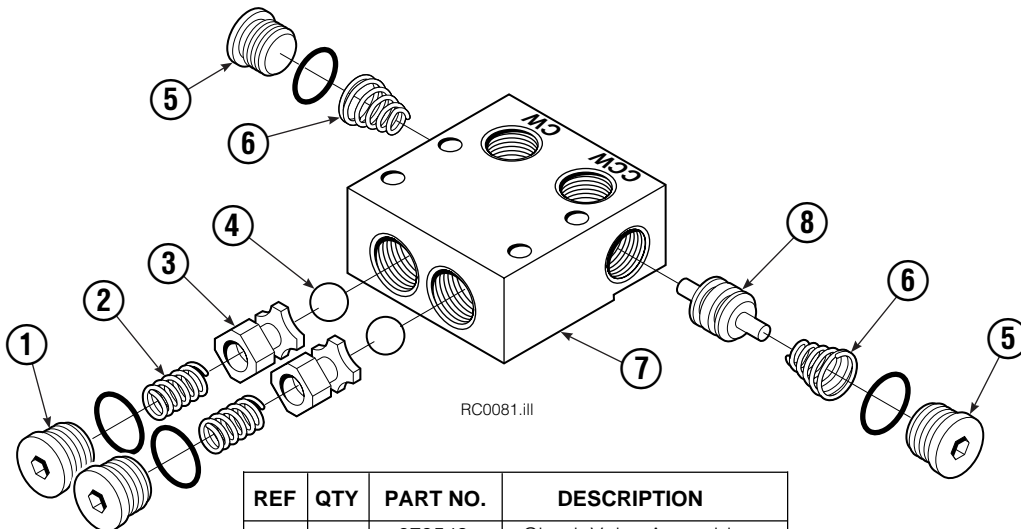

● Quantity as required.

■ See Drive Motor page for parts breakdown.

▲ See Check Valve page for parts breakdown.

Drive Motor

REF	QTY	PART NO.	DESCRIPTION
		206392	Drive Motor
1	1	675478	Shaft
2	1	675477	Drive
3	1	675479	Spacer Plate
■ 4	1	675480	Gerotor Set (101-1768-007)
■ 4	1	685075	Gerotor Set (101-1768-009)
5	1	675482	End Cap
● 6	1	206405	Service Kit
■ 7	1	685089	Flange (101-1768-007)
■ 7	1	685090	Flange (101-1768-009)

Check Valve

REF	QTY	PART NO.	DESCRIPTION
		670549	Check Valve Assembly
1	2	609453	Fitting, 10
2	2	670552	Spring
3	2	670551	Guide
4	2	7020	Ball
5	2	602580	Fitting, 8
6	2	673989	Spring
7	1	670550	Body
8	1	670553	Spool