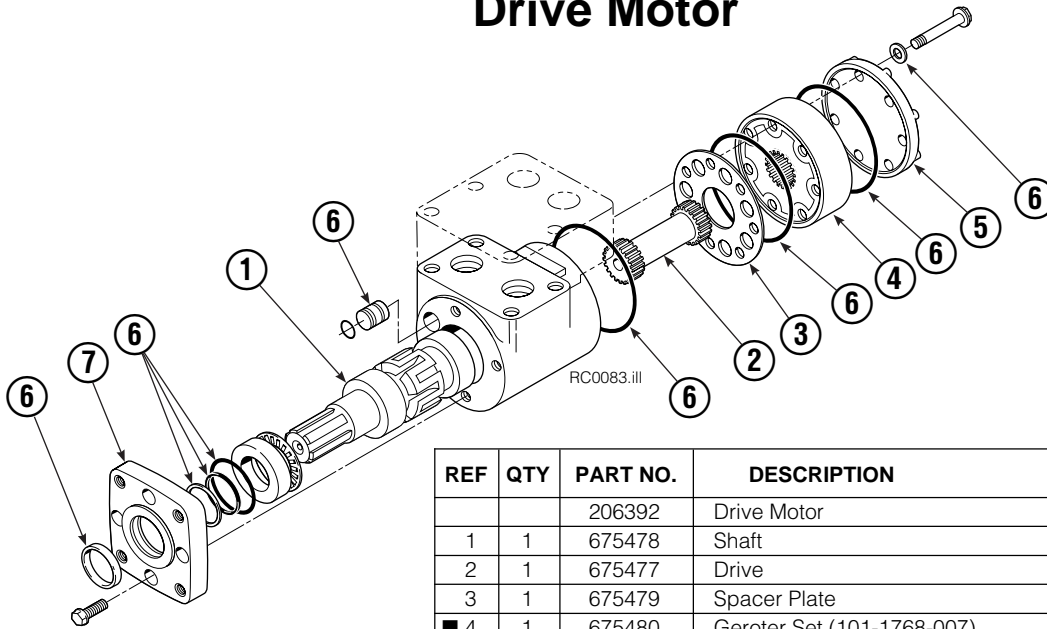

▲ See Drive Group page for parts breakdown.

Reference: Common Parts Group 215086.

Drive Group

REF	QTY	PART NO.	DESCRIPTION	REF	QTY	PART NO.	DESCRIPTION
		795492	Drive Group with 2.8 c.i. Motor	19	1	206392	Drive Motor – 2.8 c.i. ■
1	6	769570	Capscrew, M12 x 25	20	4	4468	Capscrew, 3/8 NC x .75 GR8
2	1	676855	Cover	21	1	670580	Bearing
3	●	674513	Shim – .005" (blue)	22	1	675609	Worm Gear
4	●	670574	Shim – .010" (brown)	23	1	670581	Bearing
5	●	671757	Shim – .015" (pink)	24	1	7214	Snap Ring
6	●	671758	Shim – .020" (yellow)	25	1	643423	O-Ring
7	2	670579	Bearing	26	1	775552	Cover
8	1	670582	Key	27	1	783609	Seal
9	1	670556	Pinion	28	1	783608	Capscrew, M10 x 16
10	1	775551	Housing	29	4	200882	Capscrew, M8 x 20
11	1	686465	Gasket	30	1	644010	Relief Fitting
12	1	675608	Worm	31	1	604510	Fitting, 6
13	1	775553	Adapter	32	1	656300	Gear Box Lube – 48 oz.
14	2	2705	O-Ring	33	1	668184	Sealant
15	1	670549	Check Valve ▲			670578	Shim Service Kit (items 3-6,25,33)
16	4	6444	Lockwasher			675637	Bearing Service Kit (items 21 & 33)
17	4	607059	Capscrew, 5/16 NC x 1.75 GR8			675638	Bearing Service Kit (items 3-7,25)
18	1	670575	Gasket			685227	Motor Kit-4.5 (items 4,14,18)

● Quantity as required.

■ See Drive Motor page for parts breakdown.

▲ See Check Valve page for parts breakdown.

Drive Motor

REF	QTY	PART NO.	DESCRIPTION
		206392	Drive Motor
1	1	675478	Shaft
2	1	675477	Drive
3	1	675479	Spacer Plate
■ 4	1	675480	Gerotor Set (101-1768-007)
■ 4	1	685075	Gerotor Set (101-1768-009)
5	1	675482	End Cap
● 6	1	206405	Service Kit
■ 7	1	685089	Flange (101-1768-007)
■ 7	1	685090	Flange (101-1768-009)