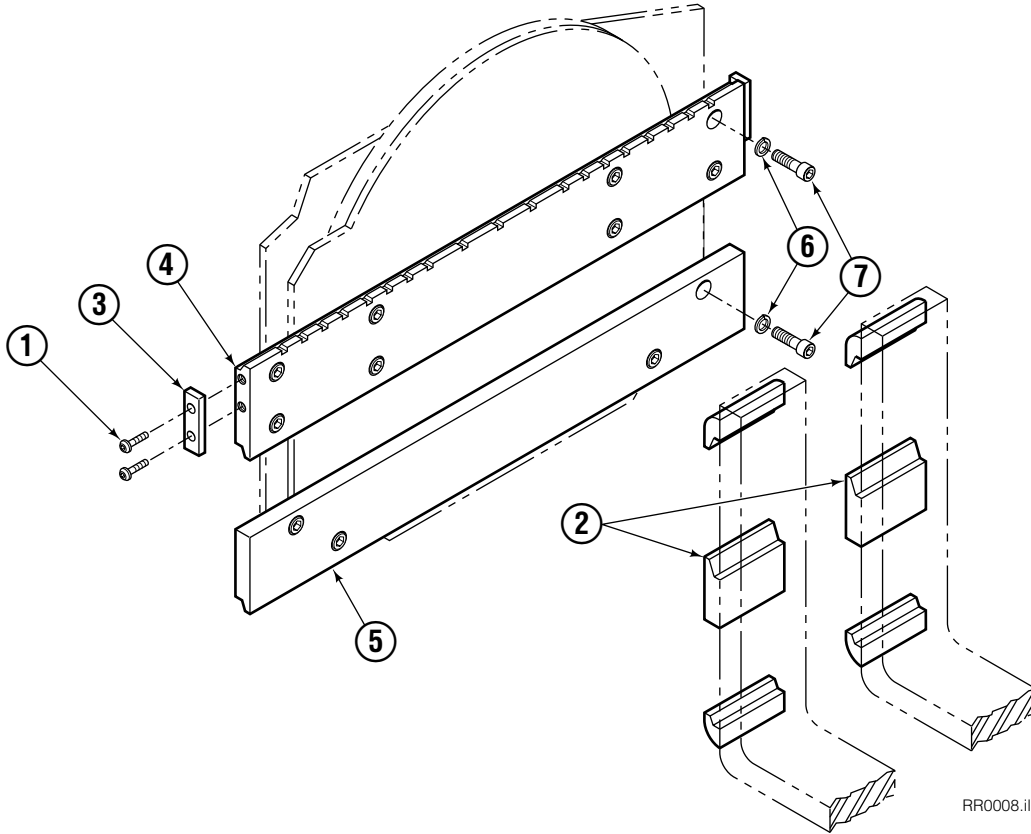

Fork Bar Group

RR0008.ill

120D					
REF	QTY	49 in. PART NO.	61 in. PART NO.	73 in. PART NO.	DESCRIPTION
		681077	681078	681079	Fork Bar Group
1	4	4880	4880	4880	Capscrew, 1/2 NC x 1.0 GR8
2	2	633671	633671	633671	Hook
3	2	622148	622148	622148	Keeper
4	1	681242	681243	681244	Upper Bar
5	1	681245	681246	681247	Lower Bar
6	4	6290	6290	6290	Lockwasher, 3/4 ID
7	24	681248	681248	681248	Capscrew