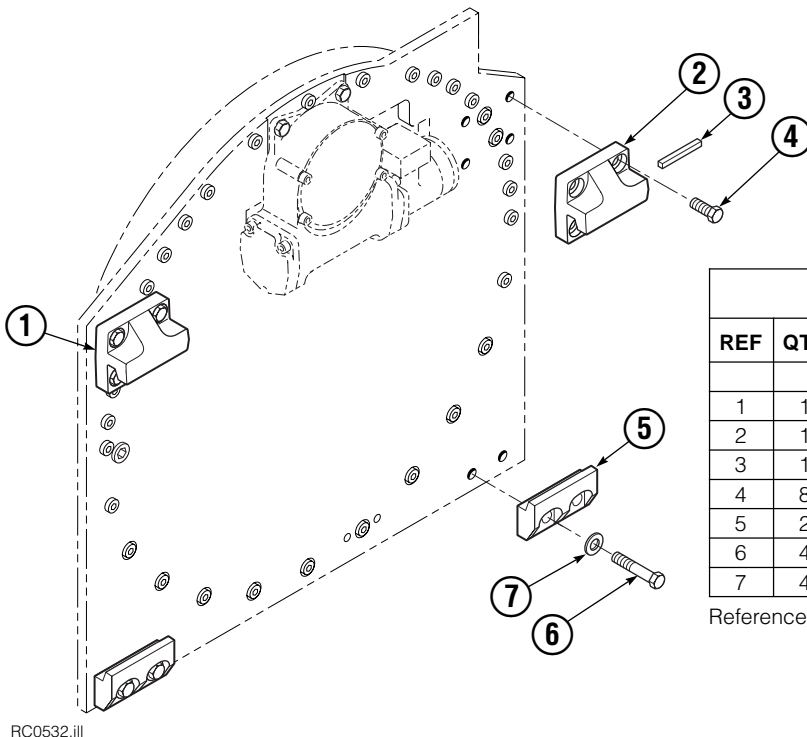

Bolt-On Mounting Group

RC0532.ill

120D, Class IV, 4°			
REF	QTY	PART NO.	DESCRIPTION
		684878	Mounting Group
1	1	684876	Upper Hook – LH
2	1	681062	Upper Hook – RH
3	1	670704	Stop Kit
4	8	678082	Capscrew, M20 x 35
5	2	679832	Lower Hook
6	4	779020	Capscrew, M20 x 45
7	4	670692	Washer, 3/4 in. ID

Reference: SK-6198.