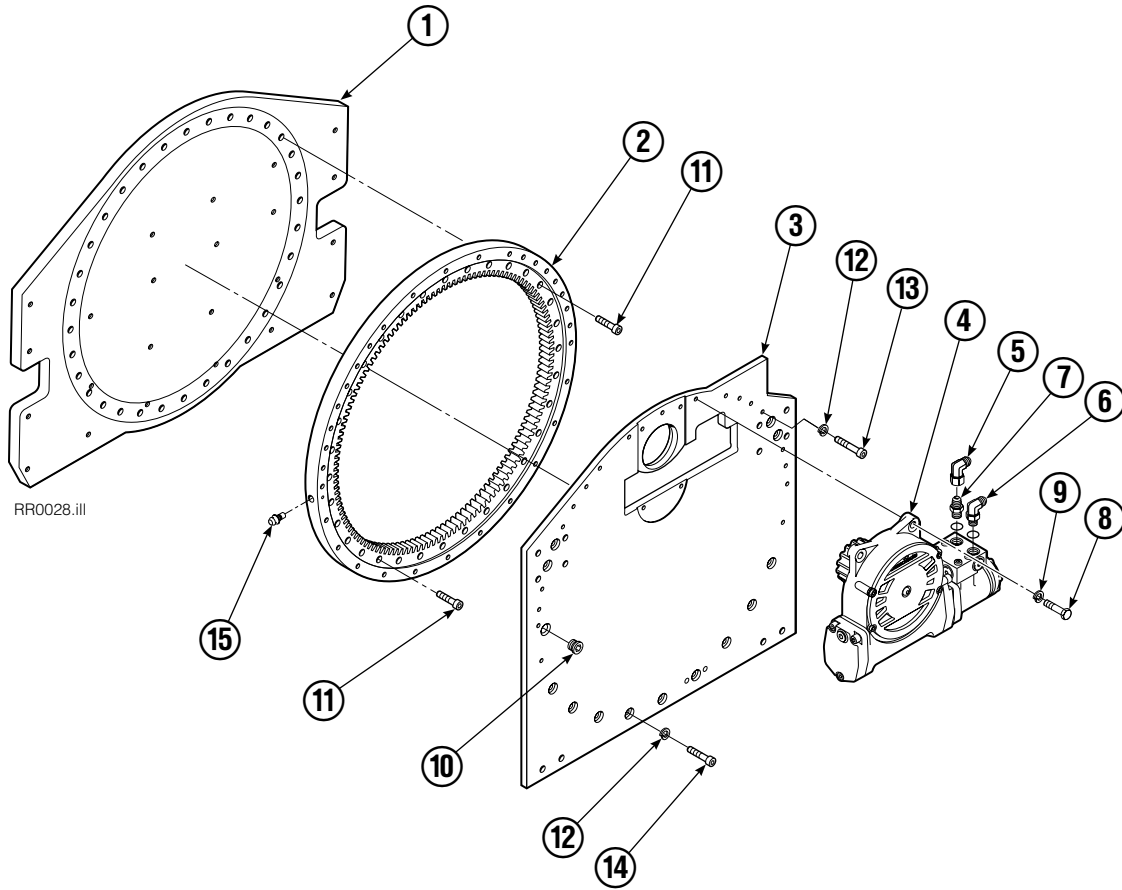

Internet: www.cascorp.com

Rotator Group

REF	QTY	PART NO.	DESCRIPTION
		215078	Frame Group
1	1	213144	Faceplate
2	1	214481	Bearing Assembly
3	1	214555	Baseplate
4	1	795492	Drive Group ▲
5	1	605761	Fitting, 8-8
6	1	601250	Fitting, 8-8
7	1	601377	Fitting, 8-8
8	4	763021	Capscrew, M12 x 30
9	4	6290	Lockwasher, 1/2
10	1	664071	Plug
11	32	768828	Capscrew, M12 x 45
12	32	681473	Washer, M12
13	19	213633	Capscrew, M12 x 55
14	13	206174	Capscrew, M12 x 45
15	1	7401	Grease Fitting

● Quantity as required.

■ See Drive Motor page for parts breakdown.

▲ See Check Valve page for parts breakdown.

Drive Motor

REF	QTY	PART NO.	DESCRIPTION
		206392	Drive Motor
1	1	675478	Shaft
2	1	675477	Drive
3	1	675479	Spacer Plate
■ 4	1	675480	Gerotor Set (101-1768-007)
■ 4	1	685075	Gerotor Set (101-1768-009)
5	1	675482	End Cap
● 6	1	206405	Service Kit
■ 7	1	685089	Flange (101-1768-007)
■ 7	1	685090	Flange (101-1768-009)

Check Valve

REF	QTY	PART NO.	DESCRIPTION
		670549	Check Valve Assembly
1	2	609453	Fitting, 10
2	2	670552	Spring
3	2	670551	Guide
4	2	7020	Ball
5	2	602580	Fitting, 8
6	2	673989	Spring
7	1	670550	Body
8	1	670553	Spool

Fork Bar Group

RR0008.ill

120D					
REF	QTY	49 in. PART NO.	61 in. PART NO.	73 in. PART NO.	DESCRIPTION
		681077	681078	681079	Fork Bar Group
1	4	4880	4880	4880	Capscrew, 1/2 NC x 1.0 GR8
2	2	633671	633671	633671	Hook
3	2	622148	622148	622148	Keeper
4	1	681242	681243	681244	Upper Bar
5	1	681245	681246	681247	Lower Bar
6	4	6290	6290	6290	Lockwasher, 3/4 ID
7	24	681248	681248	681248	Capscrew