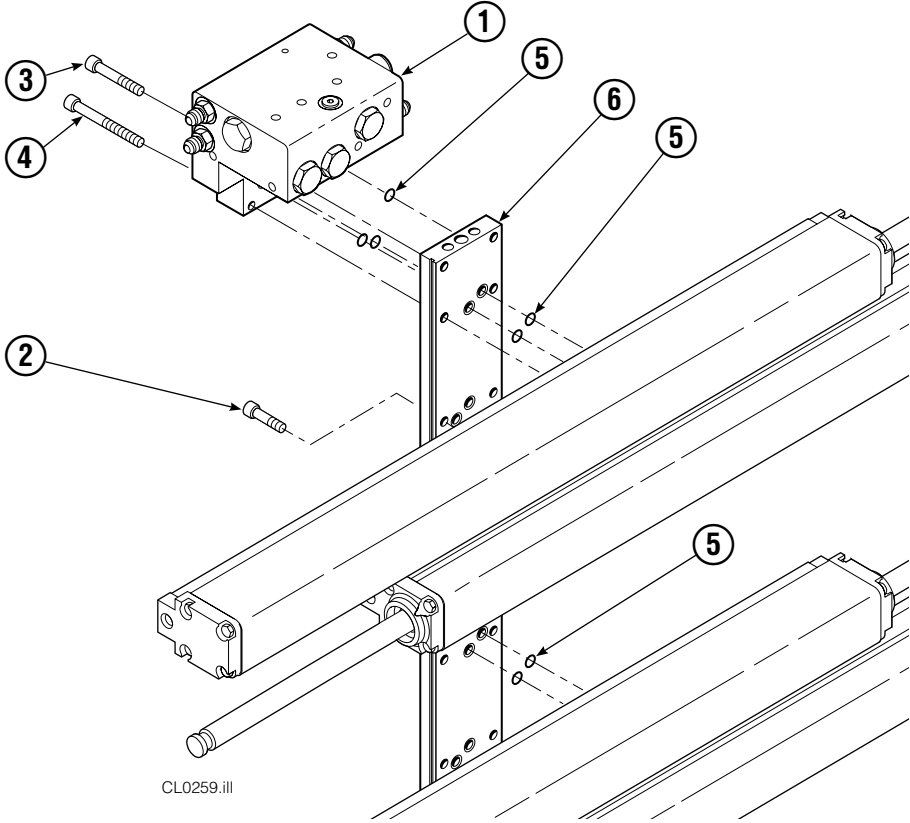

Hydraulic Group

33E			
REF	QTY	PART NUMBER	DESCRIPTION
		397326	Valve Group
		212983	Manifold Group
1	1	397275	Valve Assembly ▲
2	6	768208	Capscrew, M8 x 25
3	2	768797	Capscrew, M8 x 40
4	2	768800	Capscrew, M8 x 60
5	11	214053	O-Ring
6	1	212974	Manifold

▲ See Valve page for parts breakdown, part number