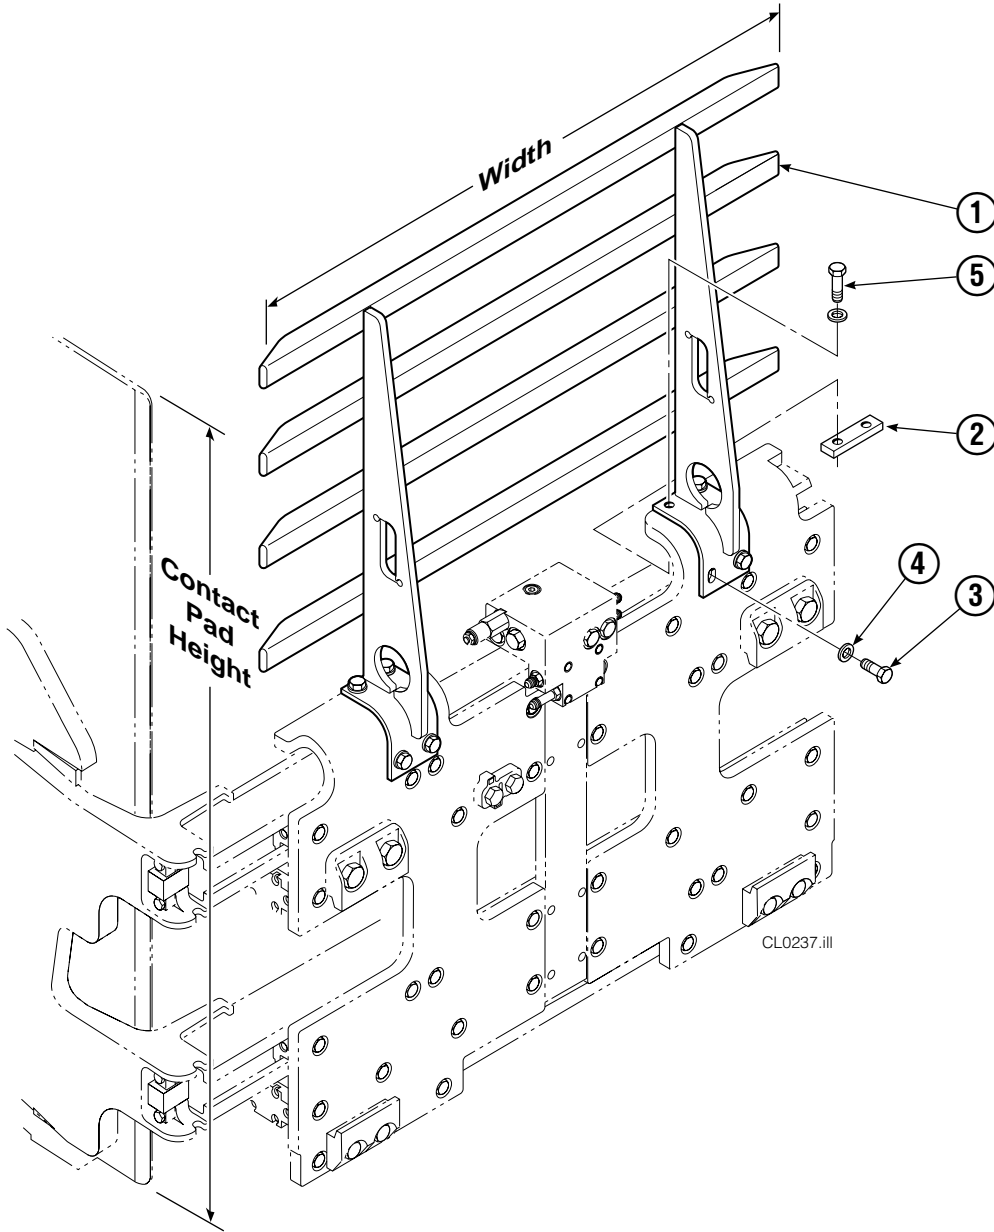

Backrest Group

30E			
REF	QTY	PART NO.	DESCRIPTION
1	1	210529	Backrest ●
2	2	210155	Plate
3	4	211689	Capscrew, M12 x 30
4	8	667910	Washer, M12
5	4	206174	Capscrew, M12 x 45

● Backrest with Solenoid Adaption mounting.

Reference: Hardware Group 211448 (Items 2 thru 5), S-4265.