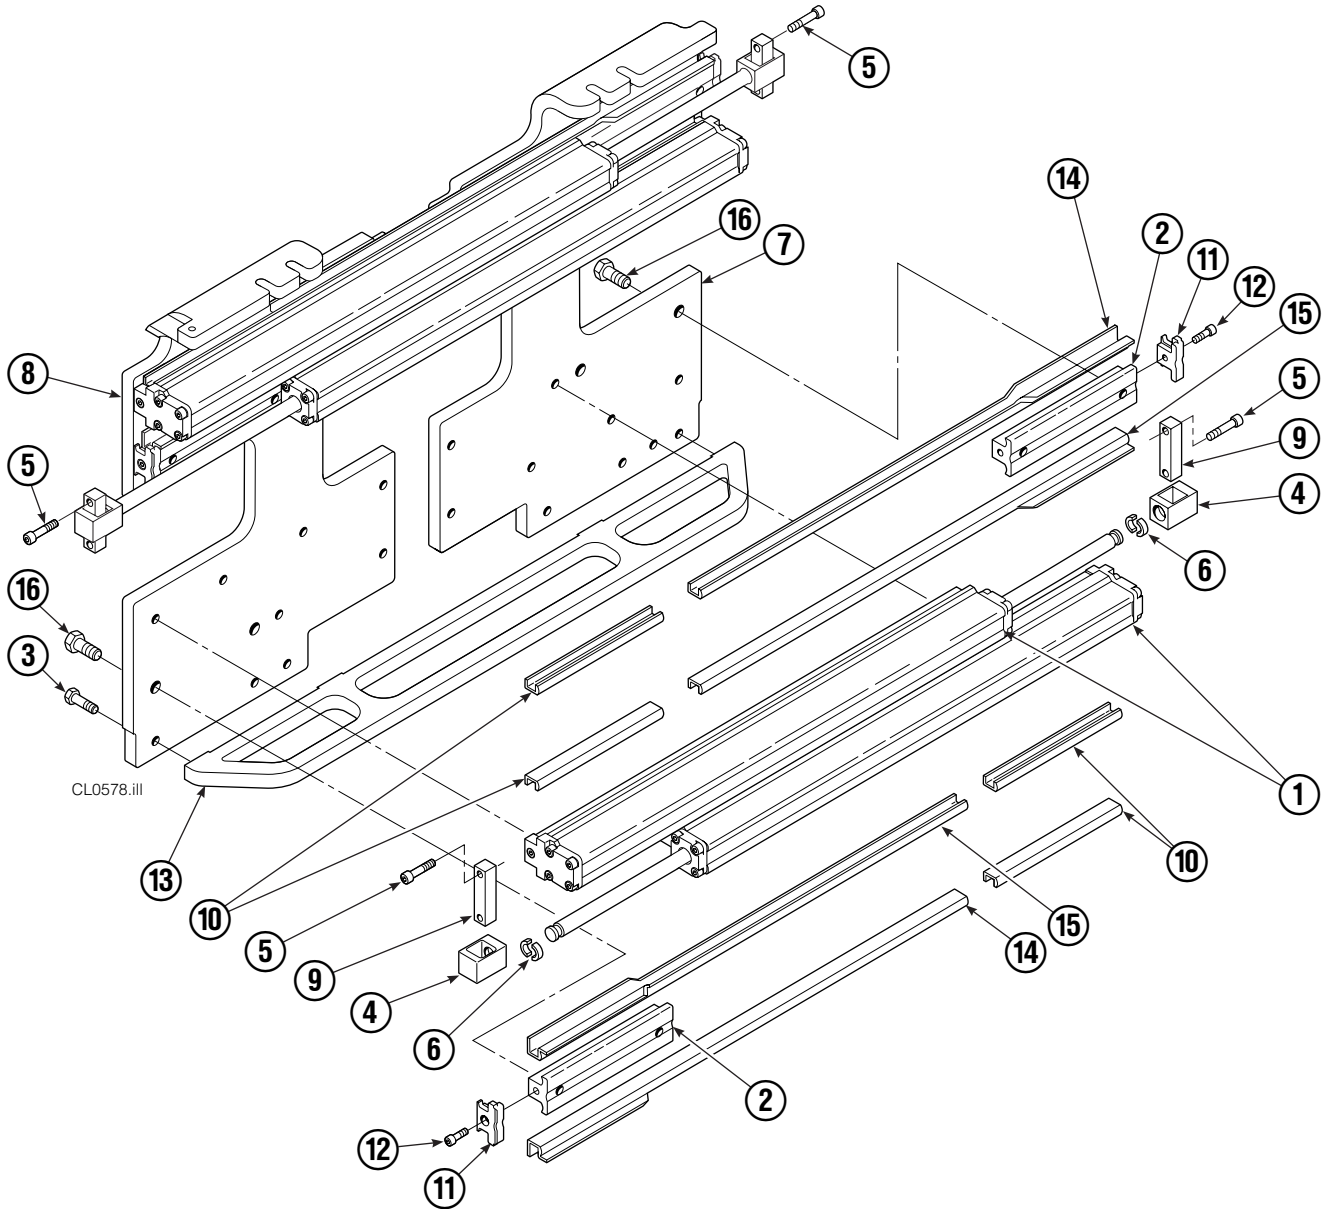

OR

Write: Cascade Corporation, P.O. Box 20187, Portland, OR 97220

Internet: www.cascorp.com

Decals

30E			
REF	QTY	PART NO.	DESCRIPTION
1	12	665595	No Hand Hold Decal
2	6	679150	No Step Decal
3	1	211274	Eagle - 80 mm
4	2	211276	Eagle - 240 mm

CL0578.iii

30E							
REF	QTY	PART NO.	DESCRIPTION	REF	QTY	PART NO.	DESCRIPTION
		217495	Base Unit Group	9	4	210489	Rod End Anchor ●
1	4	210117	Cylinder ▲	10	8	213735	Bearing Spacer
2	4	217001	T-Bar	11	4	210140	Bearing Retainer
3	28	211689	Capscrew, M12 x 30 GR 10.9	12	4	787375	Capscrew, M8 x 20
4	4	209741	Rod End ●	13	1	212500	Bumper
5	8	768303	Capscrew, M10 x 35 ●	14	4	209120	Bearing
6	8	210490	Retainer Half Ring ●	15	4	209119	Bearing
7	1	216997	Baseplate – LH	16	8	211128	Capscrew, M16 x 30 GR 10.9
8	1	216998	Baseplate – RH			213856	Service Kit

▲ See Cylinder page for parts breakdown.

● Included in Cylinder Rod Anchor Kit 213856.

Reference: SK-6089.

Cylinder

30E							
REF	QTY	PART NO.	DESCRIPTION	REF	QTY	PART NO.	DESCRIPTION
		210117	Cylinder Assembly	8	2	210053	O-Ring ▲
1	1	210118	Cylinder/Shell	9	2	210050	Back-Up Ring ▲
2	1	4157-820	Rod	10	1	212477	Seal ▲
3	1	213783	Cap	11	1	209808	Seal ▲
4	8	768208	Capscrew, M8 x 25	12	2	214053	O-Ring ▲
5	1	209809	Bearing ▲	13	1	562131	Wiper ▲
6	1	787375	Capscrew, M8 x 20			210090	Service Kit
7	1	212452	Retainer				