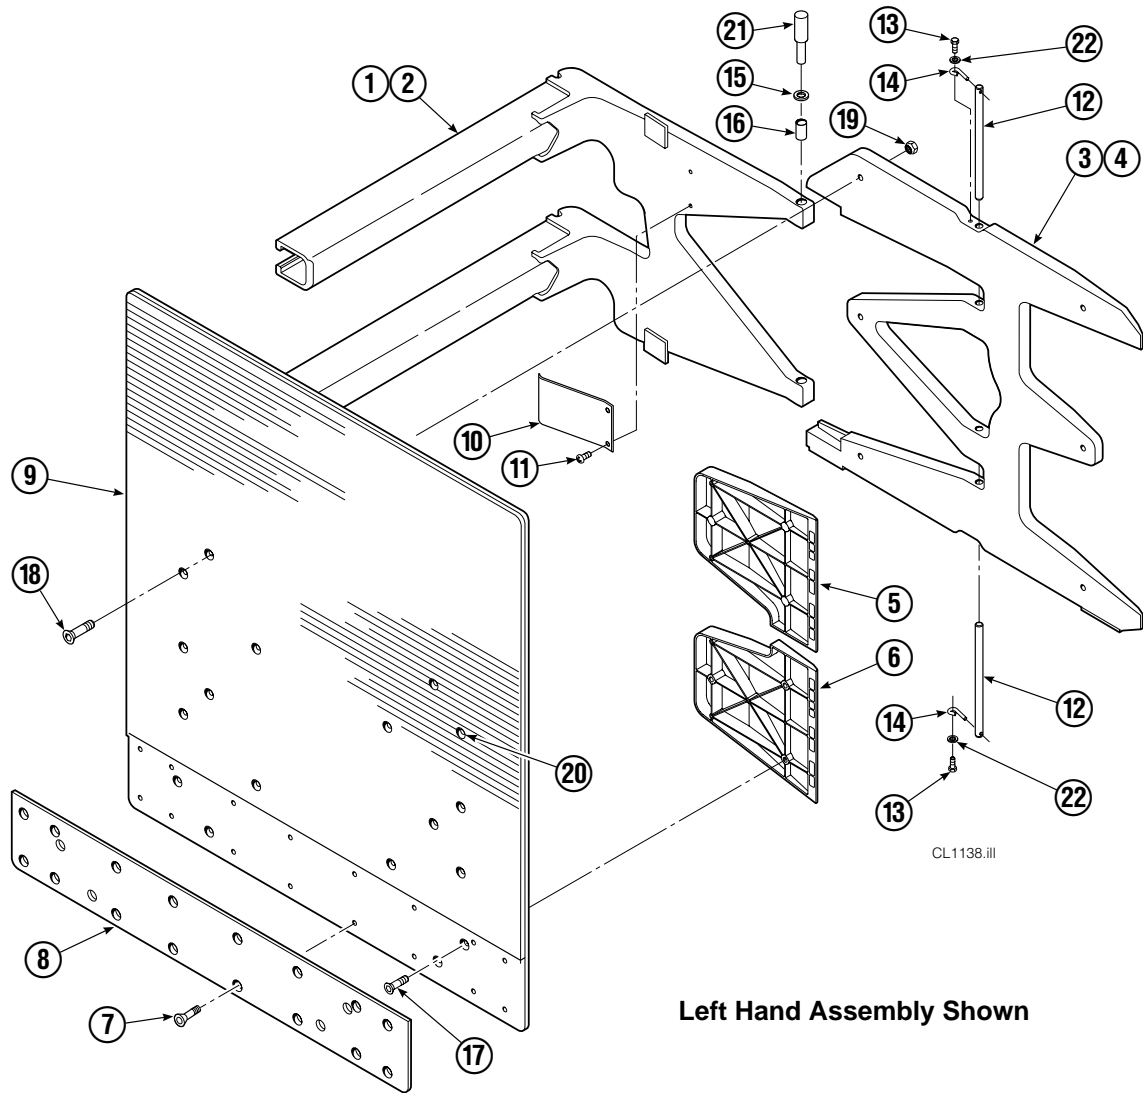

CL0578.iii

30E							
REF	QTY	PART NO.	DESCRIPTION	REF	QTY	PART NO.	DESCRIPTION
		217495	Base Unit Group	9	4	210489	Rod End Anchor ●
1	4	210117	Cylinder ▲	10	8	213735	Bearing Spacer
2	4	217001	T-Bar	11	4	210140	Bearing Retainer
3	28	211689	Capscrew, M12 x 30 GR 10.9	12	4	787375	Capscrew, M8 x 20
4	4	209741	Rod End ●	13	1	212500	Bumper
5	8	768303	Capscrew, M10 x 35 ●	14	4	209120	Bearing
6	8	210490	Retainer Half Ring ●	15	4	209119	Bearing
7	1	216997	Baseplate – LH	16	8	211128	Capscrew, M16 x 30 GR 10.9
8	1	216998	Baseplate – RH			213856	Service Kit

▲ See Valve page for parts breakdown, part number

Valve

Sideshifting Without Regeneration

30E			
REF	QTY	PART NO.	DESCRIPTION
		397275	Valve Assembly
1	1	397274	Valve Body
2	1	214405	Crossover Relief Valve
3	4	682170	Seal Kit ▲
4	1	679988	Shuttle Valve
5	1	679991	Seal Kit ▲
6	3	6025134	Check Valve
7	3	215756	Piston
8	1	609234	Fitting, 4
9	5	604511	Fitting, 6-6 ●
10	1	605743	Fitting, 6-6 ●
		210452	Valve Service Kit

▲ Included in Valve Service Kit 397316.

● Included in Fitting Group 212978.

Arms and Pads

Left Hand Assembly Shown

30E			
REF	QTY	PART NO.	DESCRIPTION
1	1	212003	Arm – LH
2	1	212004	Arm – RH
3	1	210403	Stabilizer – LH
4	1	210406	Stabilizer – RH
5	2	210180	Filler Block – LH Upper/RH Lower
6	2	210179	Filler Block – LH Lower/RH Upper
7	32	767439	Capscrew
8	2	3009526	Wear Strip
9	2	3007944	Contact Pad