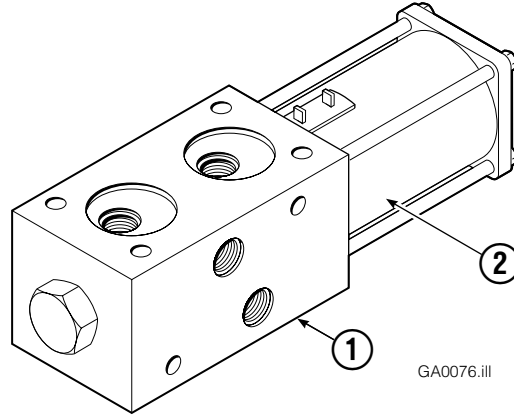

Solenoid Valve

Racine

REF	QTY	PART NO.	DESCRIPTION
1	1	614089	Solenoid Valve – 12V
2	1	665044	Coil – 12V
		685012	Service Kit