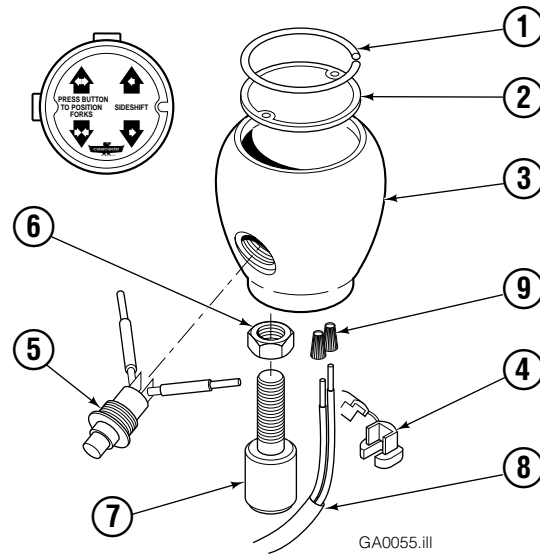

Common Parts

REF	QTY	PART NO.	DESCRIPTION	REF	QTY	PART NO.	DESCRIPTION
10	2	210154	Spring	17	12	766646	Capscrew, M10 x 20
11	4	203405	Capscrew, M10 x 16	18	12	768706	Capscrew, M12 x 35
12	4	210161	Pin	19	12	773842	Nut, M12
13	4	787372	Capscrew, M8 x 20	20	▲	673841	Contact Pad Repair Kit
14	4	682999	Eye Pin	21	1	675626	Bushing Driver Tool
15	10	675620	Washer, M10	22	4	787398	Washer, M8
16	8	200590	Bushing				

Reference: Common Parts 210495, Stabilizer Group 210409, Contact Pad Group 3007525, S-20042, S-20044.

▲ Repairs four holes.

Solenoid Adaption Group

33E			
REF	QTY	PART NO.	DESCRIPTION
		211502	Solenoid Adaption Group
1	2	601676	Fitting, 6-6
2	4	604511	Fitting, 6-6
3	2	676084	Hose, 16 in.
4	2	675067	Hose, 34 in.
5	1	●	Solenoid Valve
6	2	767414	Nut, M8
7	2	787389	Lockwasher, M8
8	2	768535	Capscrew, M8 x 90

● See Solenoid Valve page for parts breakdown.
Reference: SK-6170.

Solenoid Valve

Racine

REF	QTY	PART NO.	DESCRIPTION
1	1	614089	Solenoid Valve – 12V
2	1	665044	Coil – 12V
		685012	Service Kit

Control Knob

REF	QTY	PART NO.	DESCRIPTION
		686479	Knob Group
1	1	665250	Snap Ring
2	1	686018	Cover
3	1	665012	Knob
4	1	665076	Strain Relief
5	1	677112	■ Switch
6	1	5902	Nut, 3/8 NC
7	1	665081	Adapter, 3/8"
8	1	665077	Cable Assembly
9	2	667752	Connector-Gray
10	1	672087	Adapter, 1/2"