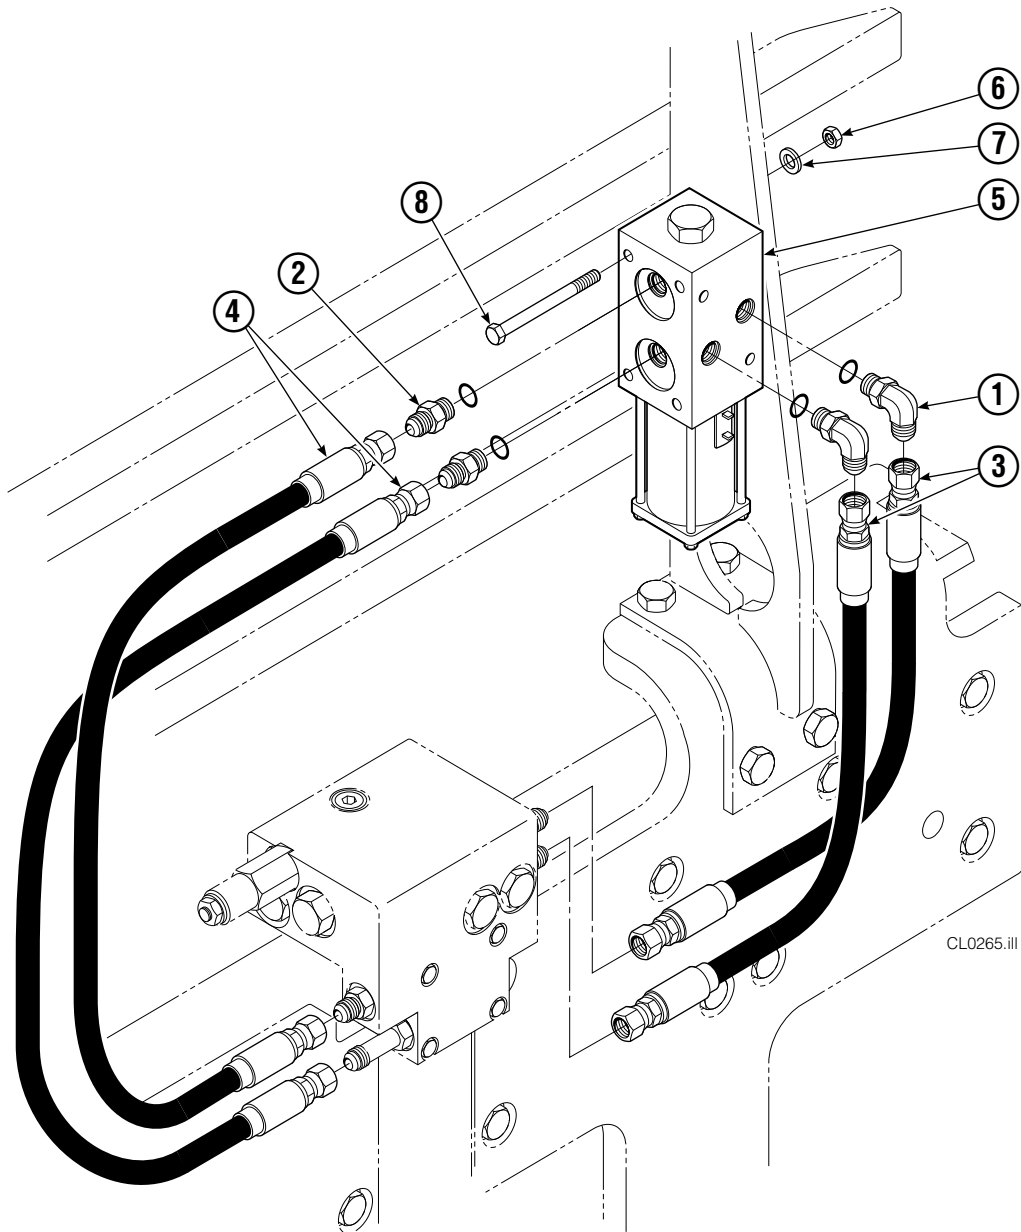

Solenoid Adaption Group

33E			
REF	QTY	PART NO.	DESCRIPTION
		211502	Solenoid Adaption Group
1	2	601676	Fitting, 6-6
2	4	604511	Fitting, 6-6
3	2	676084	Hose, 16 in.
4	2	675067	Hose, 34 in.
5	1	●	Solenoid Valve
6	2	767414	Nut, M8
7	2	787389	Lockwasher, M8
8	2	768535	Capscrew, M8 x 90

● See Solenoid Valve page for parts breakdown.
Reference: SK-6170.