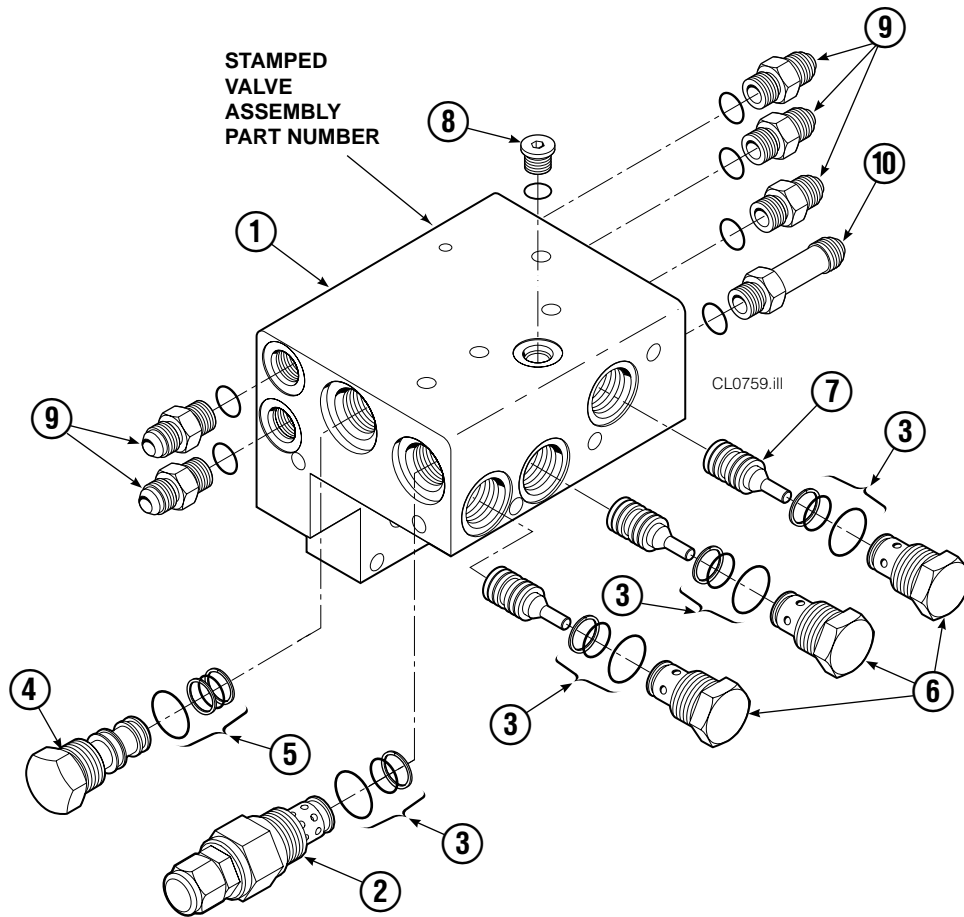

CL0578.iii

30E							
REF	QTY	PART NO.	DESCRIPTION	REF	QTY	PART NO.	DESCRIPTION
		217495	Base Unit Group	9	4	210489	Rod End Anchor ●
1	4	210117	Cylinder ▲	10	8	213735	Bearing Spacer
2	4	217001	T-Bar	11	4	210140	Bearing Retainer
3	28	211689	Capscrew, M12 x 30 GR 10.9	12	4	787375	Capscrew, M8 x 20
4	4	209741	Rod End ●	13	1	212500	Bumper
5	8	768303	Capscrew, M10 x 35 ●	14	4	209120	Bearing
6	8	210490	Retainer Half Ring ●	15	4	209119	Bearing
7	1	216997	Baseplate – LH	16	8	211128	Capscrew, M16 x 30 GR 10.9
8	1	216998	Baseplate – RH			213856	Service Kit

▲ See Cylinder page for parts breakdown.

● Included in Cylinder Rod Anchor Kit 213856.

Reference: SK-6089.

Cylinder

30E							
REF	QTY	PART NO.	DESCRIPTION	REF	QTY	PART NO.	DESCRIPTION
		210117	Cylinder Assembly	8	2	210053	O-Ring ▲
1	1	210118	Cylinder/Shell	9	2	210050	Back-Up Ring ▲
2	1	4157-820	Rod	10	1	212477	Seal ▲
3	1	213783	Cap	11	1	209808	Seal ▲
4	8	768208	Capscrew, M8 x 25	12	2	214053	O-Ring ▲
5	1	209809	Bearing ▲	13	1	562131	Wiper ▲
6	1	787375	Capscrew, M8 x 20			210090	Service Kit
7	1	212452	Retainer				

▲ Included in Service Kit 210090.

Reference: S-4644, S-4643.

Hydraulic Group

33E			
REF	QTY	PART NUMBER	DESCRIPTION
		397326	Valve Group
		212983	Manifold Group
1	1	397275	Valve Assembly ▲
2	6	768208	Capscrew, M8 x 25
3	2	768797	Capscrew, M8 x 40
4	2	768800	Capscrew, M8 x 60
5	11	214053	O-Ring
6	1	212974	Manifold

▲ See Valve page for parts breakdown, part number

Valve

Sideshifting Without Regeneration

30E			
REF	QTY	PART NO.	DESCRIPTION
		397275	Valve Assembly
1	1	397274	Valve Body
2	1	214405	Crossover Relief Valve
3	4	682170	Seal Kit ▲
4	1	679988	Shuttle Valve
5	1	679991	Seal Kit ▲
6	3	6025134	Check Valve
7	3	215756	Piston
8	1	609234	Fitting, 4
9	5	604511	Fitting, 6-6 ●
10	1	605743	Fitting, 6-6 ●
		210452	Valve Service Kit