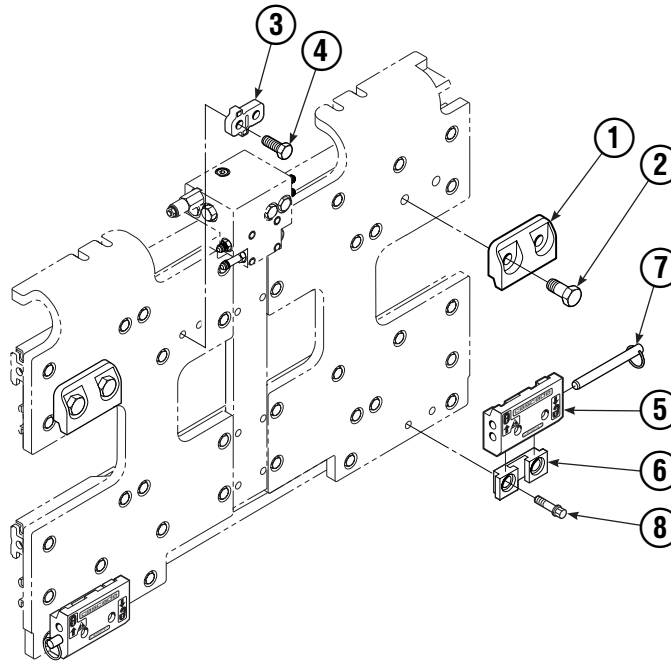

Quick-Change Mounting Group

CL0235.iii

REF	QTY	ITA II	DESCRIPTION
		PART NO.	
		211162	Upper Mounting Group ▲
		211174	Lower Mounting Group ●
1	2	210491	Upper Hook
2	4	768577	Capscrew, M20 x 35
3	1	212999	Center Key
4	2	211129	Capscrew, M16 x 35
5	2	675514	Lower Hook
6	2	675515	Guide
7	2	678832	Pin
8	4	211180	Capscrew, M16 x 30

▲ Includes items 1–4.

● Includes items 5–8.

Reference: SK-6089.