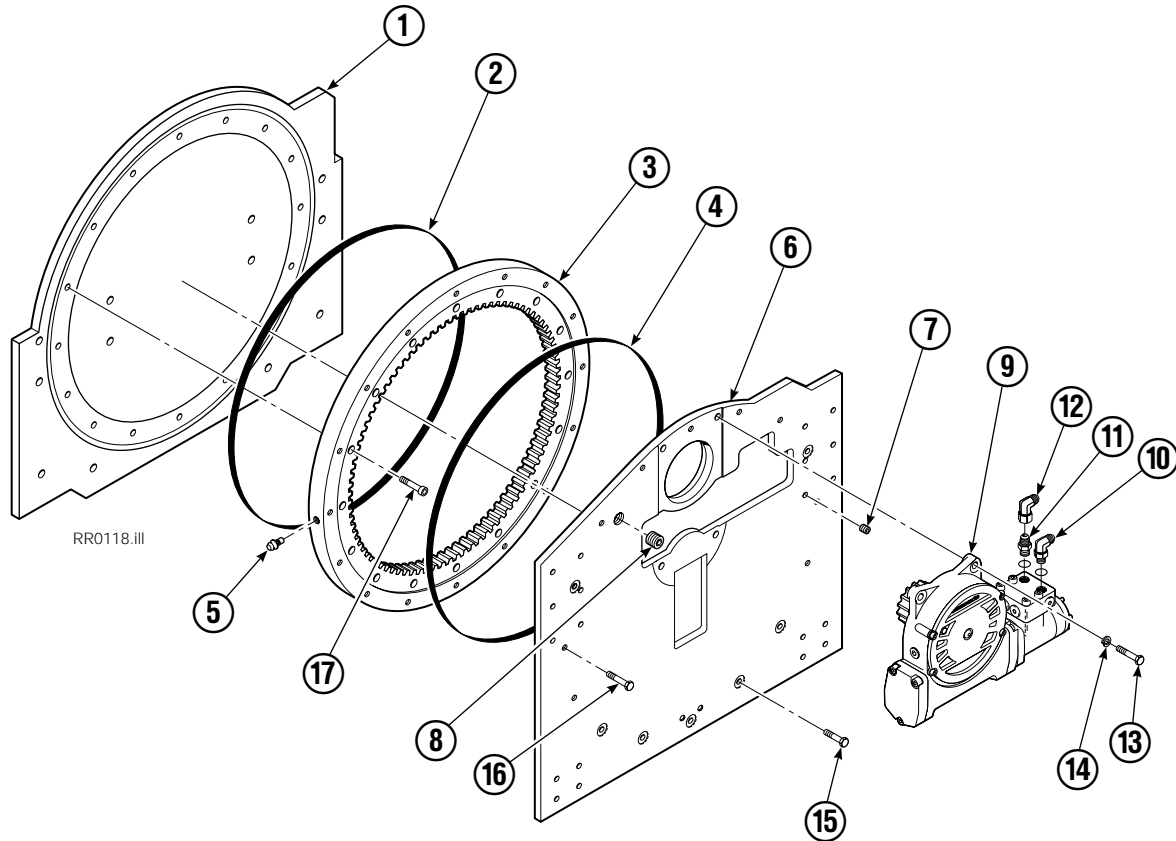

Rotator Group

40D			
REF	QTY	PART NO.	DESCRIPTION
		204146	Rotator Group
1	1	204148	Faceplate
2	1	670513	Seal
3	1	672828	Bearing Assembly
4	1	670514	Seal
5	1	7401	Grease Fitting
6	1	681820	Baseplate
7	4	631385	Plug
8	1	6605	Plug
9	1	795491	Drive Group ▲
10	1	601250	Fitting, 8-8
11	1	601377	Fitting, 8-8
12	1	605761	Fitting, 8-8
13	4	661742	Capscrew, .5 x 1.25
14	4	6290	Lockwasher, .5
15	7	643538	Capscrew, .5 x 1.50
16	9	643539	Capscrew, .5 x 1.75
17	16	4505	Capscrew, .5 x 1.25

● Quantity as required.

▲ See Check Valve page for parts breakdown.

Drive Motor

REF	QTY	PART NO.	DESCRIPTION
		206392	Drive Motor
1	1	675478	Shaft
2	1	675477	Drive
3	1	675479	Spacer Plate
■ 4	1	675480	Gerotor Set (101-1768-007)
■ 4	1	685075	Gerotor Set (101-1768-009)
5	1	675482	End Cap
● 6	1	206405	Service Kit
■ 7	1	685089	Flange (101-1768-007)
■ 7	1	685090	Flange (101-1768-009)