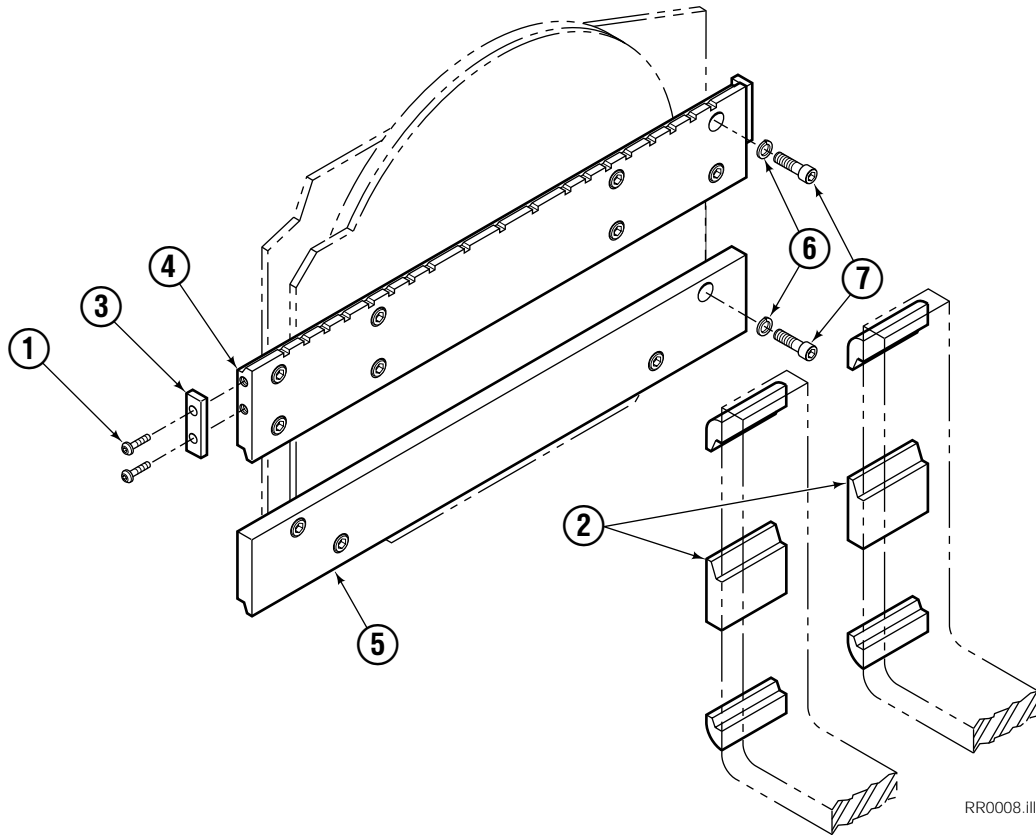

Fork Bar Group

40D			
REF	QTY	PART NO.	DESCRIPTION
		206773	Fork Bar Group
1	4	4880	Capscrew, 1/2 NC x 1.0 GR8
2	2	689279	Hook
3	2	624394	Keeper
4	1	676704	Upper Bar
5	1	204150	Lower Bar
6	12	6447	Lockwasher, .625
7	12	607084	Capscrew, .625 x 1.25

Reference: SK-4684.