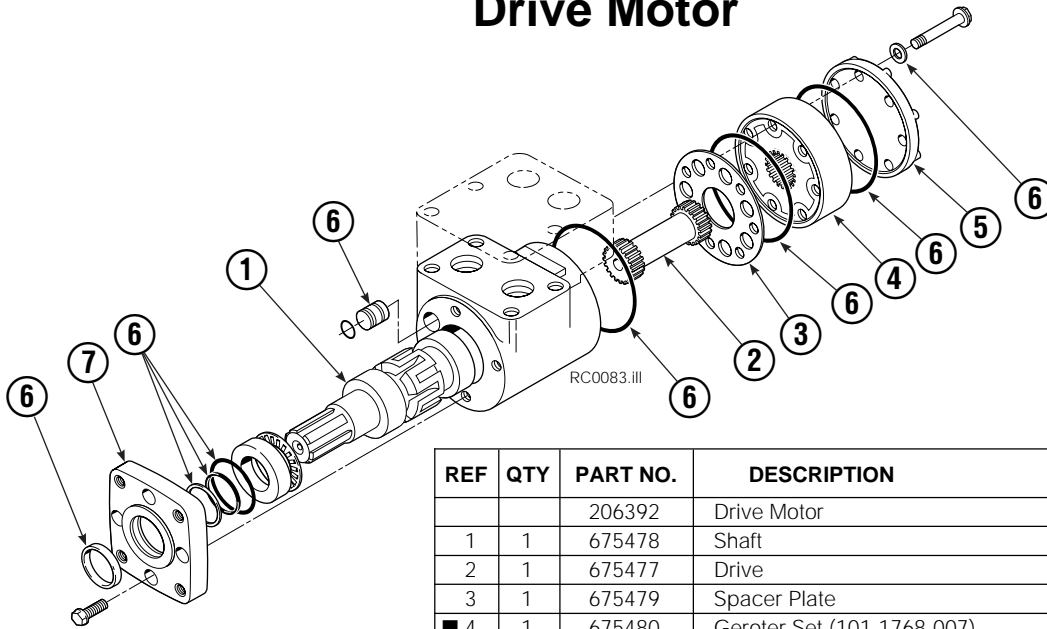

▲ See Drive Group page for parts breakdown.

Reference: Common Parts Group 680700, SK-5343.

Drive Group

40D							
REF	QTY	PART NO.	DESCRIPTION	REF	QTY	PART NO.	DESCRIPTION
		795491	Drive Group with 2.8 c.i. Motor	19	1	206392	Drive Motor – 2.8 c.i.
1	6	769570	Capscrew, M12 x 25	20	4	4468	Capscrew, 3/8 NC x .75 GR8
2	1	676855	Cover	21	1	670580	Bearing
3	●	674513	Shim – .005" (blue)	22	1	675609	Worm Gear
4	●	670574	Shim – .010" (brown)	23	1	670581	Bearing
5	●	671757	Shim – .015" (pink)	24	1	7214	Snap Ring
6	●	671758	Shim – .020" (yellow)	25	1	643423	O-Ring
7	2	670579	Bearing	26	1	775552	Cover
8	1	670582	Key	27	1	783609	Seal
9	1	670506	Pinion	28	1	783608	Capscrew, M12 x 16
10	1	775551	Housing	29	4	200882	Capscrew, M8 x 20
11	1	686465	Gasket	30	1	644010	Relief Fitting
12	1	675608	Worm	31	1	604510	Fitting, 6
13	1	775553	Adapter	32	1	656300	Gear Box Lube – 48 oz.
14	2	2705	O-Ring	33	1	668184	Sealant
15	1	670549	Check Valve ▲			670578	Shim Service Kit (items 3-6,25,33)
16	4	6444	Lockwasher			675637	Bearing Service Kit (items 21 & 33)
17	4	607059	Capscrew, 5/16 NC x 1.75 GR8			675638	Bearing Service Kit (items 3-7,25)
18	1	670575	Gasket			685227	Motor Kit-4.5 (items 4,14,18)

● Quantity as required.

▲ See Check Valve page for parts breakdown.

Drive Motor

REF	QTY	PART NO.	DESCRIPTION
		206392	Drive Motor
1	1	675478	Shaft
2	1	675477	Drive
3	1	675479	Spacer Plate
■ 4	1	675480	Gerotor Set (101-1768-007)
■ 4	1	685075	Gerotor Set (101-1768-009)
5	1	675482	End Cap
● 6	1	206405	Service Kit
■ 7	1	685089	Flange (101-1768-007)
■ 7	1	685090	Flange (101-1768-009)