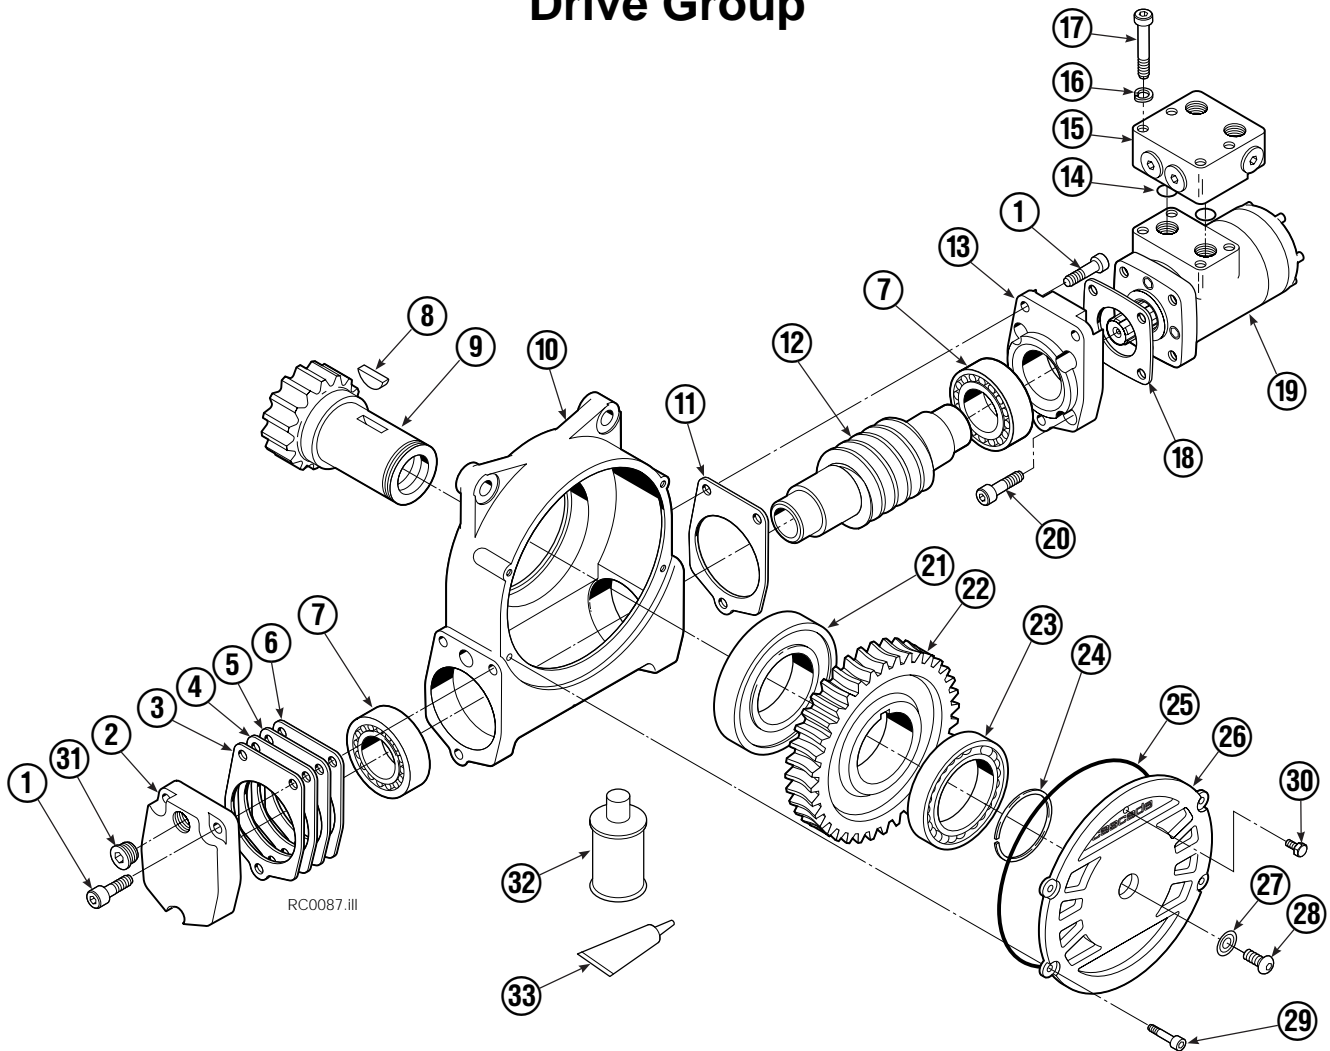

Drive Group

40D							
REF	QTY	PART NO.	DESCRIPTION	REF	QTY	PART NO.	DESCRIPTION
		795491	Drive Group with 2.8 c.i. Motor	19	1	206392	Drive Motor – 2.8 c.i.
1	6	769570	Capscrew, M12 x 25	20	4	4468	Capscrew, 3/8 NC x .75 GR8
2	1	676855	Cover	21	1	670580	Bearing
3	●	674513	Shim – .005" (blue)	22	1	675609	Worm Gear
4	●	670574	Shim – .010" (brown)	23	1	670581	Bearing
5	●	671757	Shim – .015" (pink)	24	1	7214	Snap Ring
6	●	671758	Shim – .020" (yellow)	25	1	643423	O-Ring
7	2	670579	Bearing	26	1	775552	Cover
8	1	670582	Key	27	1	783609	Seal
9	1	670506	Pinion	28	1	783608	Capscrew, M12 x 16
10	1	775551	Housing	29	4	200882	Capscrew, M8 x 20
11	1	686465	Gasket	30	1	644010	Relief Fitting
12	1	675608	Worm	31	1	604510	Fitting, 6
13	1	775553	Adapter	32	1	656300	Gear Box Lube – 48 oz.
14	2	2705	O-Ring	33	1	668184	Sealant
15	1	670549	Check Valve ▲			670578	Shim Service Kit (items 3-6,25,33)
16	4	6444	Lockwasher			675637	Bearing Service Kit (items 21 & 33)
17	4	607059	Capscrew, 5/16 NC x 1.75 GR8			675638	Bearing Service Kit (items 3-7,25)
18	1	670575	Gasket			685227	Motor Kit-4.5 (items 4,14,18)

● Quantity as required.

▲ See Check Valve page for parts breakdown.