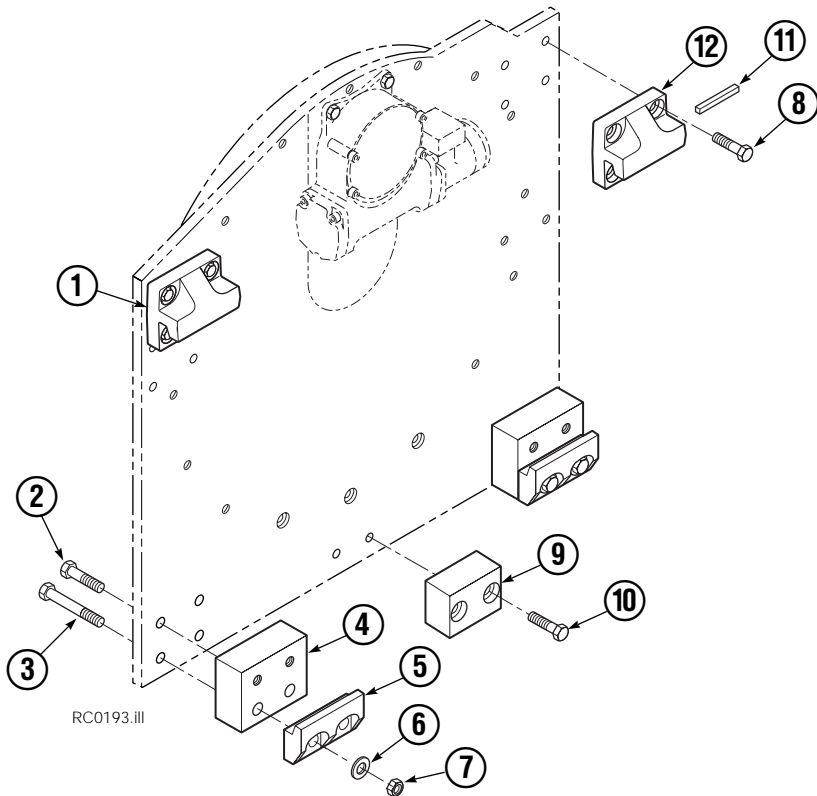

Bolt-On Mounting Group

Class II, 0°			
REF	QTY	PART NO.	DESCRIPTION
		680630	Mounting Group
1	1	670523	Upper Hook – LH
2	4	3709	Capscrew, 5/8 NC x 1.50
3	4	674261	Capscrew, 5/8 NC x 3.75
4	2	676037	Spacer
5	2	675968	Lower Hook
6	4	667225	Washer
7	4	676281	Nut, 5/8 in. ID
8	8	667765	Capscrew, 5/8 NC x 1.50
9	1	680683	Center Spacer
10	2	677828	Capscrew, 1/2 NC x 1.00
11	1	669344	Stop Kit
12	1	670524	Upper Hook – RH