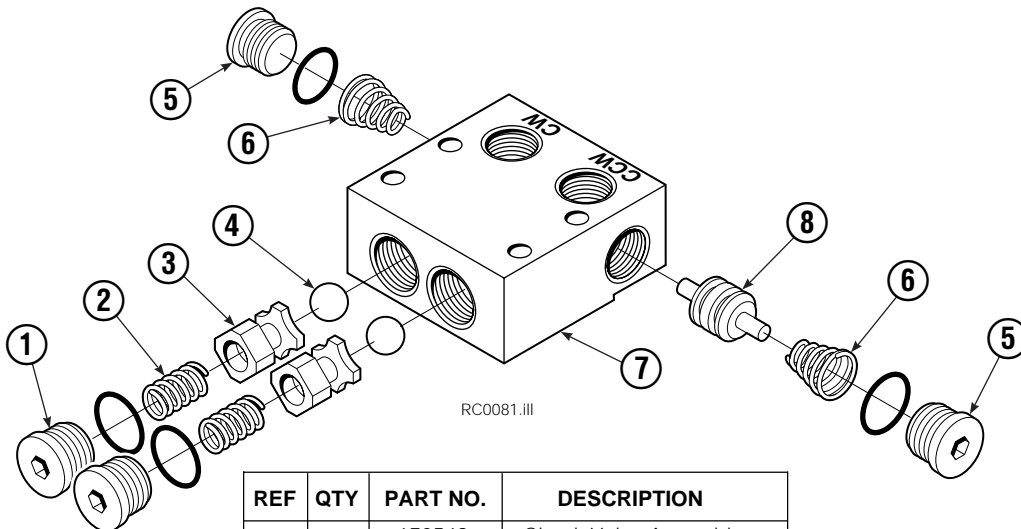

Check Valve

REF	QTY	PART NO.	DESCRIPTION
		670549	Check Valve Assembly
1	2	609453	Fitting, 10
2	2	670552	Spring
3	2	670551	Guide
4	2	7020	Ball
5	2	602580	Fitting, 8
6	2	673989	Spring
7	1	670550	Body
8	1	670553	Spool