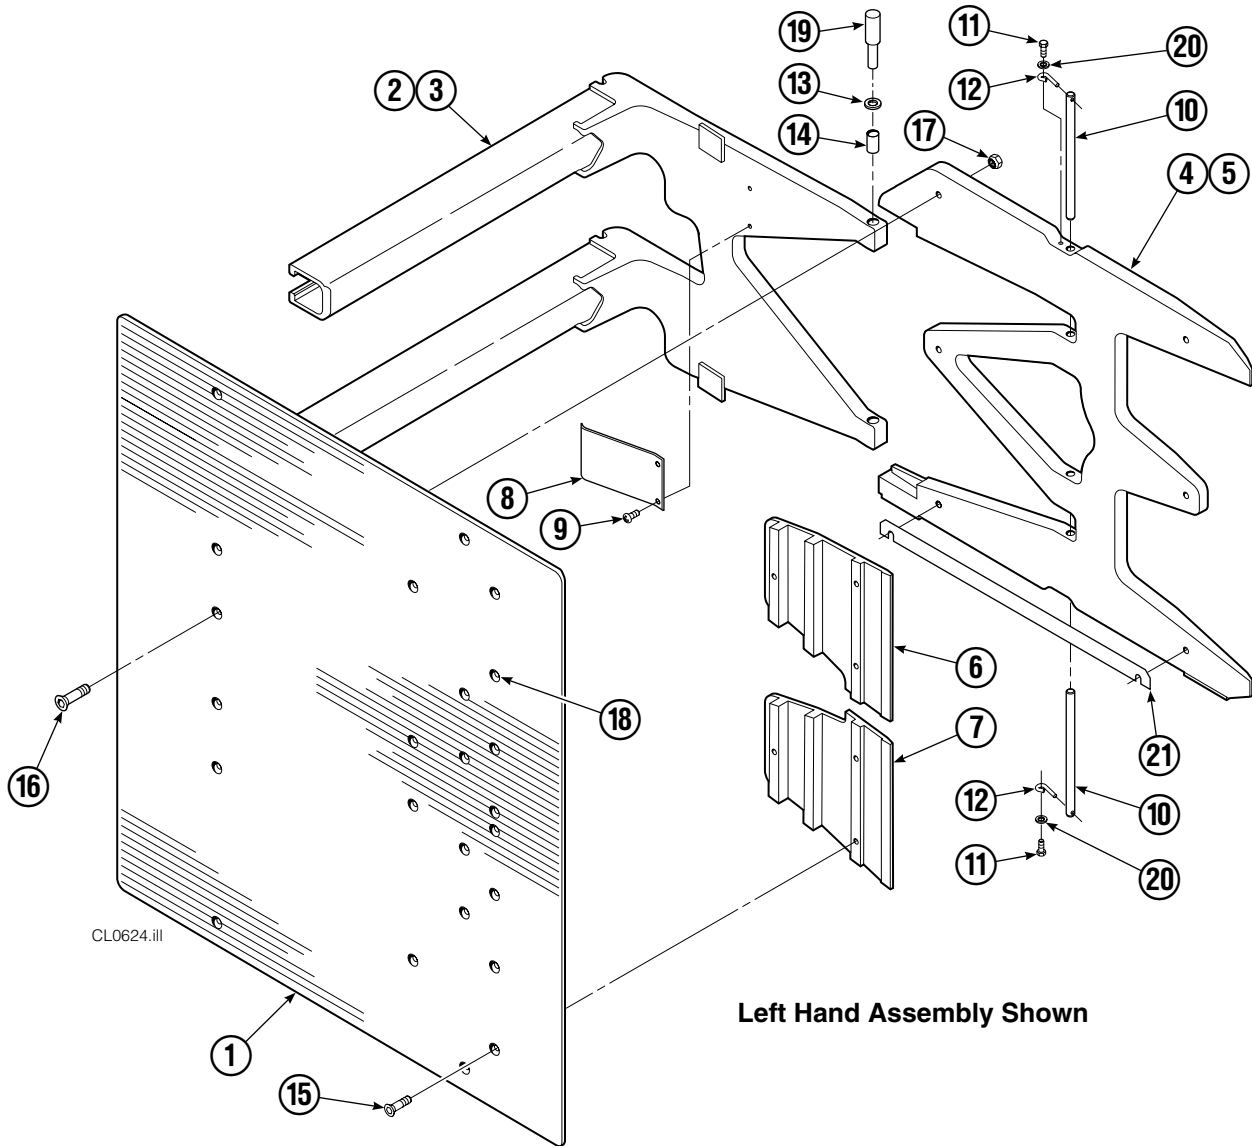

CL0578.iii

30E							
REF	QTY	PART NO.	DESCRIPTION	REF	QTY	PART NO.	DESCRIPTION
		217495	Base Unit Group	9	4	210489	Rod End Anchor ●
1	4	210117	Cylinder ▲	10	8	213735	Bearing Spacer
2	4	217001	T-Bar	11	4	210140	Bearing Retainer
3	28	211689	Capscrew, M12 x 30 GR 10.9	12	4	787375	Capscrew, M8 x 20
4	4	209741	Rod End ●	13	1	212500	Bumper
5	8	768303	Capscrew, M10 x 35 ●	14	4	209120	Bearing
6	8	210490	Retainer Half Ring ●	15	4	209119	Bearing
7	1	216997	Baseplate – LH	16	8	211128	Capscrew, M16 x 30 GR 10.9
8	1	216998	Baseplate – RH			213856	Service Kit

▲ See Valve page for parts breakdown,
part number stamped on valve.

Reference: SK-6090.

Valve

Sideshifting Without Regeneration

REF	QTY	PART NO.	DESCRIPTION
		215873	Valve Assembly
1	1	215874	Valve Body
2	1	214405	Crossover Relief Valve
3	5	682170	Seal Kit ▲
4	1	210266	Flow Divider/Combiner
5	1	679992	Seal Kit ▲
6	2	209847	Check Valve
7	3	215756	Piston
8	1	6025134	Check Valve
9	3	604511	Fitting, 6-6 ●
10	1	605743	Fitting, 6-6 ●
11	5	604510	Fitting, 6
12	1	215876	Crossover Relief Valve
		210452	Valve Service Kit

▲ Included in Valve Service Kit 210452.

● Included in Fitting Group 212978.

Arms and Pads

30E			
REF	QTY	PART NO.	DESCRIPTION
1	2	3018167	Contact Pad
2	1	215090	Arm – LH
3	1	215091	Arm – RH
4	1	393837	Stabilizer – LH
5	1	393854	Stabilizer – RH
6	2	210180	Filler Block – LH Upper/RH Lower
7	2	210179	Filler Block – LH Lower/RH Upper