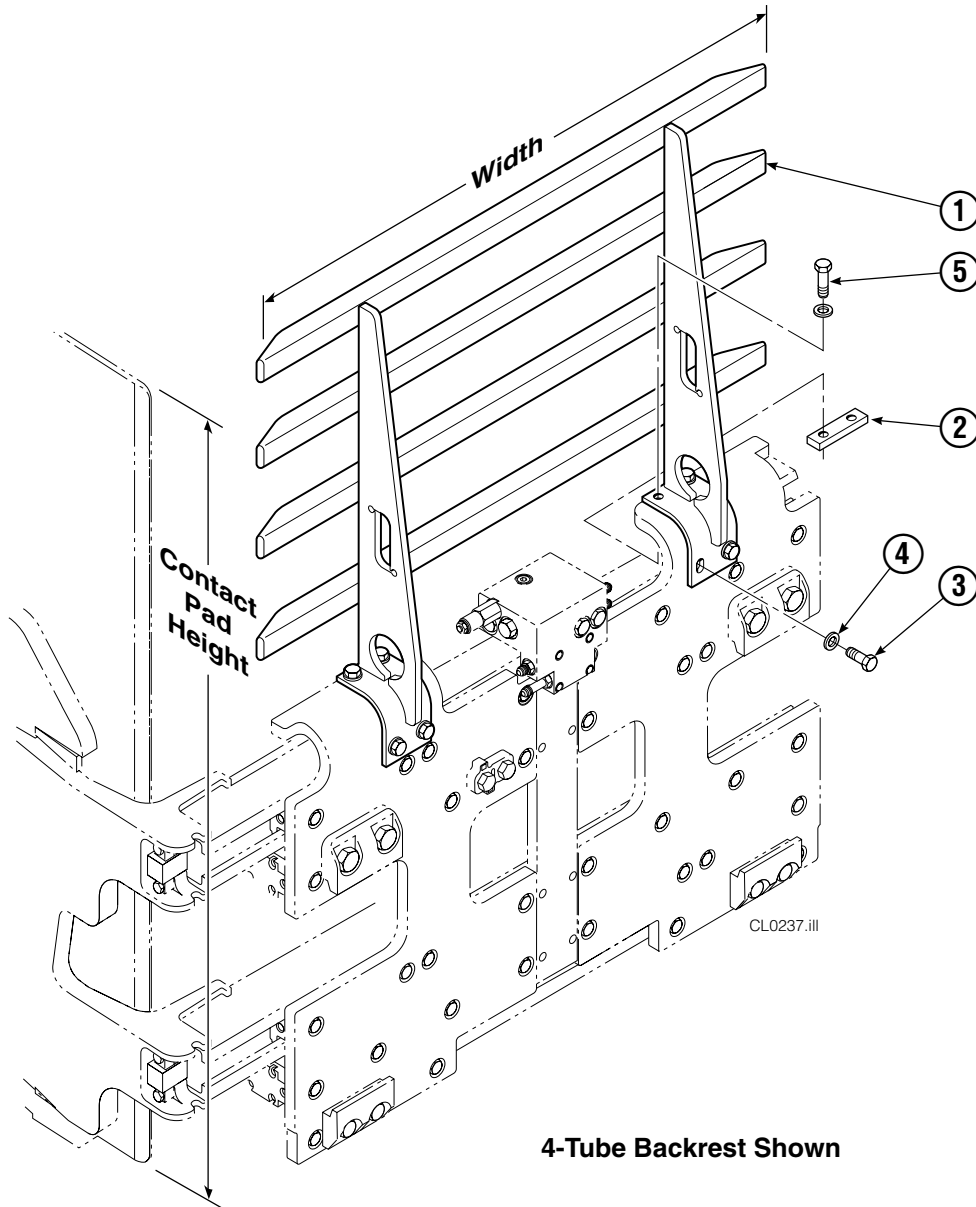

Backrest Group

30E			
REF	QTY	PART NO.	DESCRIPTION
1	1	3018168	Backrest
2	2	210155	Plate
3	4	211689	Capscrew, M12 x 30
4	8	667910	Washer, M12
5	4	206174	Capscrew, M12 x 45

Reference: Hardware Group 211448, S-4265.