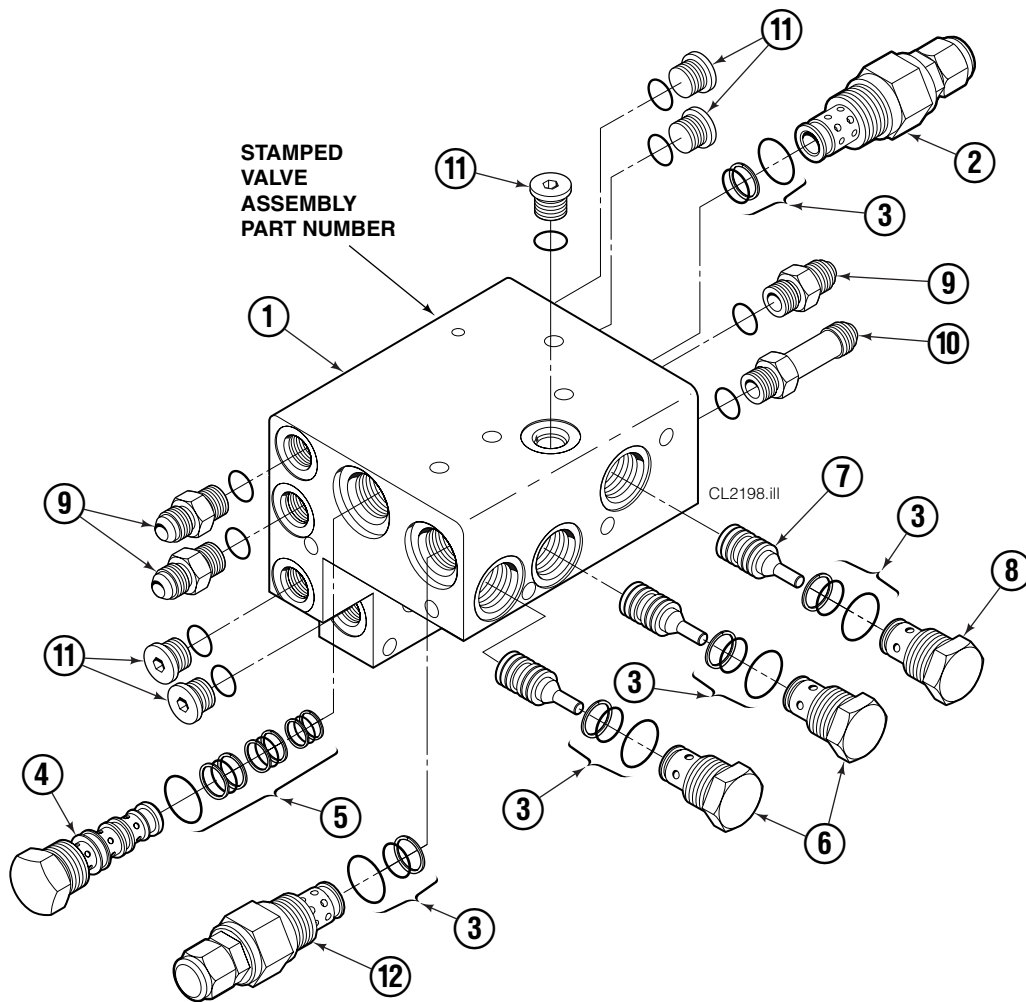

CL0578.iii

30E							
REF	QTY	PART NO.	DESCRIPTION	REF	QTY	PART NO.	DESCRIPTION
		217495	Base Unit Group	9	4	210489	Rod End Anchor ●
1	4	210117	Cylinder ▲	10	8	213735	Bearing Spacer
2	4	217001	T-Bar	11	4	210140	Bearing Retainer
3	28	211689	Capscrew, M12 x 30 GR 10.9	12	4	787375	Capscrew, M8 x 20
4	4	209741	Rod End ●	13	1	212500	Bumper
5	8	768303	Capscrew, M10 x 35 ●	14	4	209120	Bearing
6	8	210490	Retainer Half Ring ●	15	4	209119	Bearing
7	1	216997	Baseplate – LH	16	8	211128	Capscrew, M16 x 30 GR 10.9
8	1	216998	Baseplate – RH			213856	Service Kit

▲ See Cylinder page for parts breakdown.

● Included in Cylinder Rod Anchor Kit 213856.

Reference: SK-6089.

Cylinder

30E							
REF	QTY	PART NO.	DESCRIPTION	REF	QTY	PART NO.	DESCRIPTION
		210117	Cylinder Assembly	8	2	210053	O-Ring ▲
1	1	210118	Cylinder/Shell	9	2	210050	Back-Up Ring ▲
2	1	4157-820	Rod	10	1	212477	Seal ▲
3	1	213783	Cap	11	1	209808	Seal ▲
4	8	768208	Capscrew, M8 x 25	12	2	214053	O-Ring ▲
5	1	209809	Bearing ▲	13	1	562131	Wiper ▲
6	1	787375	Capscrew, M8 x 20			210090	Service Kit
7	1	212452	Retainer				

▲ Included in Service Kit 210090.

Reference: S-4644, S-4643.

Hydraulic Group

30E			
REF	QTY	PART NO.	DESCRIPTION
		215872	Hydraulic Group
		212983	Manifold Group
1	1	215873	Valve Assembly ▲
2	6	768208	Capscrew, M8 x 25
3	2	768797	Capscrew, M8 x 40
4	2	768800	Capscrew, M8 x 60
5	11	214053	O-Ring, 90 Durometer
6	1	212974	Manifold

▲ See Valve page for parts breakdown,
part number stamped on valve.

Reference: SK-6090.

Valve

Sideshifting Without Regeneration

REF	QTY	PART NO.	DESCRIPTION
		215873	Valve Assembly
1	1	215874	Valve Body
2	1	214405	Crossover Relief Valve
3	5	682170	Seal Kit ▲
4	1	210266	Flow Divider/Combiner
5	1	679992	Seal Kit ▲
6	2	209847	Check Valve
7	3	215756	Piston
8	1	6025134	Check Valve
9	3	604511	Fitting, 6-6 ●
10	1	605743	Fitting, 6-6 ●
11	5	604510	Fitting, 6
12	1	215876	Crossover Relief Valve
		210452	Valve Service Kit