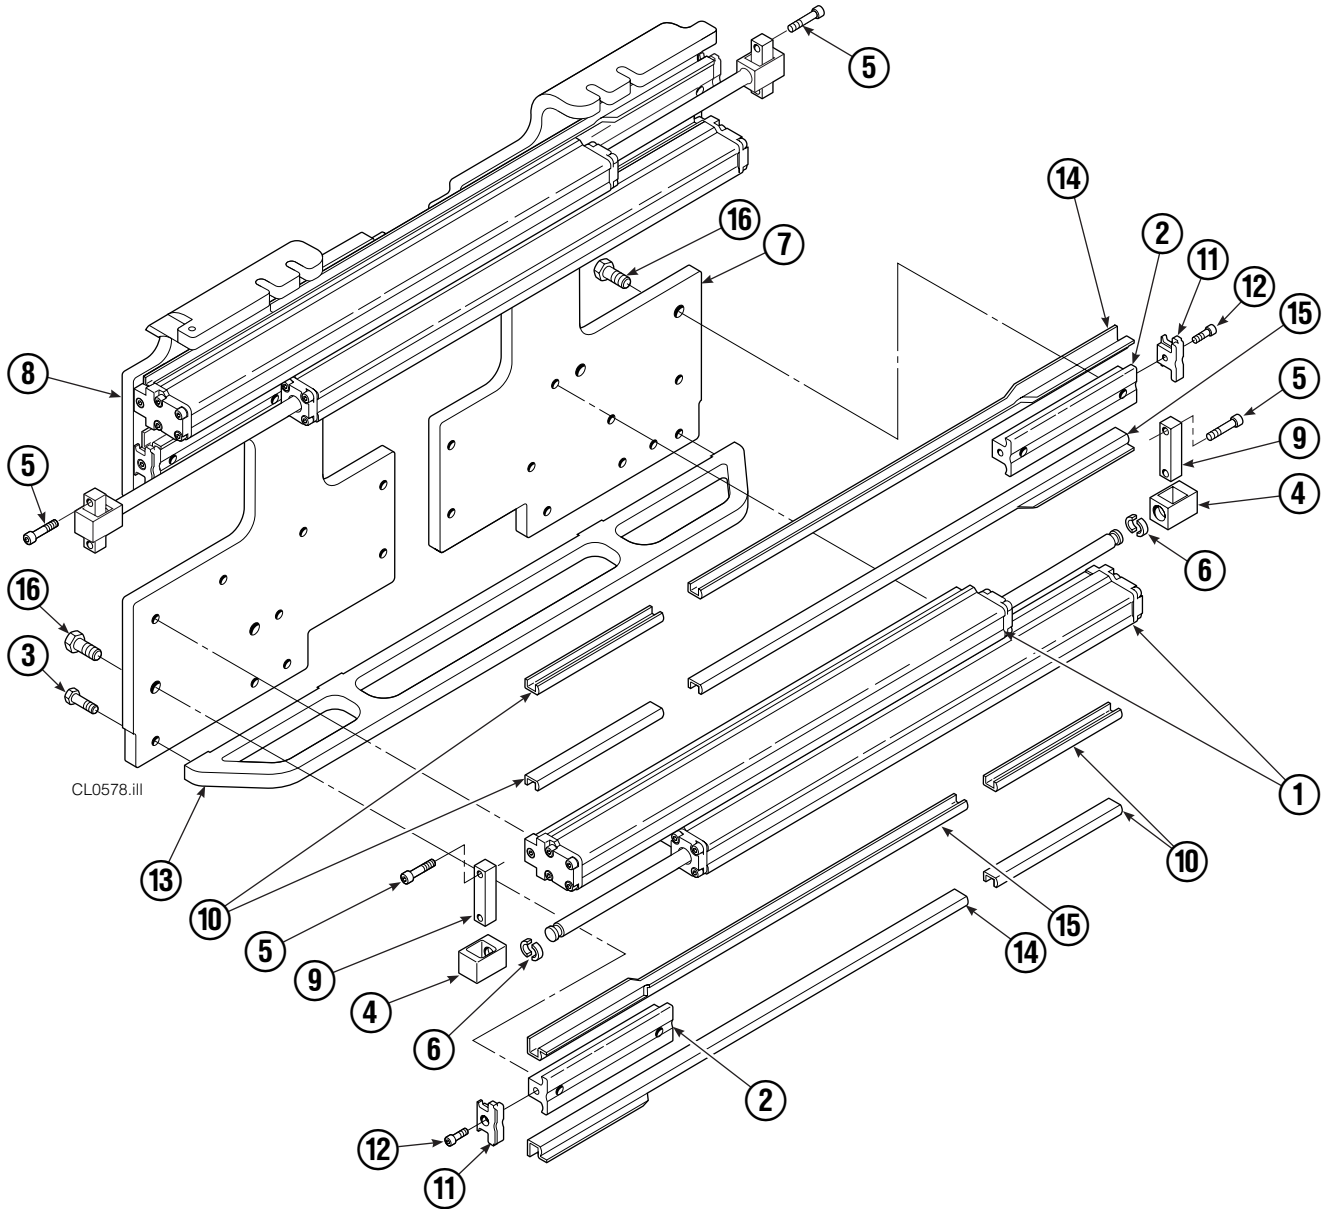

OR

Write: Cascade Corporation, P.O. Box 20187, Portland, OR 97220

Internet: www.cascorp.com

Decals

30E			
REF	QTY	PART NO.	DESCRIPTION
1	12	665595	No Hand Hold Decal
2	6	679150	No Step Decal
3	1	211274	Eagle - 80 mm
4	2	211276	Eagle - 240 mm

CL0578.iii

30E							
REF	QTY	PART NO.	DESCRIPTION	REF	QTY	PART NO.	DESCRIPTION
		217495	Base Unit Group	9	4	210489	Rod End Anchor ●
1	4	210117	Cylinder ▲	10	8	213735	Bearing Spacer
2	4	217001	T-Bar	11	4	210140	Bearing Retainer
3	28	211689	Capscrew, M12 x 30 GR 10.9	12	4	787375	Capscrew, M8 x 20
4	4	209741	Rod End ●	13	1	212500	Bumper
5	8	768303	Capscrew, M10 x 35 ●	14	4	209120	Bearing
6	8	210490	Retainer Half Ring ●	15	4	209119	Bearing
7	1	216997	Baseplate – LH	16	8	211128	Capscrew, M16 x 30 GR 10.9
8	1	216998	Baseplate – RH			213856	Service Kit

▲ See Cylinder page for parts breakdown.

● Included in Cylinder Rod Anchor Kit 213856.

Reference: SK-6089.

Cylinder

30E							
REF	QTY	PART NO.	DESCRIPTION	REF	QTY	PART NO.	DESCRIPTION
		210117	Cylinder Assembly	8	2	210053	O-Ring ▲
1	1	210118	Cylinder/Shell	9	2	210050	Back-Up Ring ▲
2	1	4157-820	Rod	10	1	212477	Seal ▲
3	1	213783	Cap	11	1	209808	Seal ▲
4	8	768208	Capscrew, M8 x 25	12	2	214053	O-Ring ▲
5	1	209809	Bearing ▲	13	1	562131	Wiper ▲
6	1	787375	Capscrew, M8 x 20			210090	Service Kit
7	1	212452	Retainer				