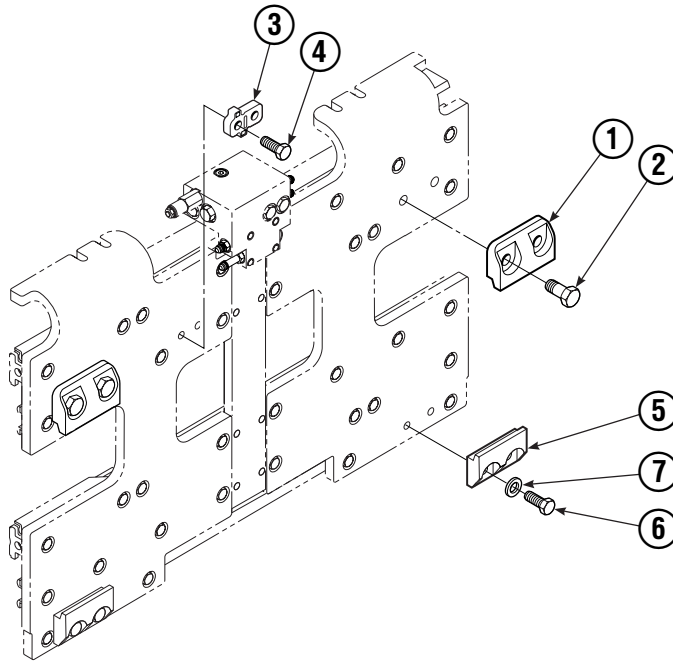

CL0578.iii

30E							
REF	QTY	PART NO.	DESCRIPTION	REF	QTY	PART NO.	DESCRIPTION
		217495	Base Unit Group	9	4	210489	Rod End Anchor ●
1	4	210117	Cylinder ▲	10	8	213735	Bearing Spacer
2	4	217001	T-Bar	11	4	210140	Bearing Retainer
3	28	211689	Capscrew, M12 x 30 GR 10.9	12	4	787375	Capscrew, M8 x 20
4	4	209741	Rod End ●	13	1	212500	Bumper
5	8	768303	Capscrew, M10 x 35 ●	14	4	209120	Bearing
6	8	210490	Retainer Half Ring ●	15	4	209119	Bearing
7	1	216997	Baseplate – LH	16	8	211128	Capscrew, M16 x 30 GR 10.9
8	1	216998	Baseplate – RH			213856	Service Kit

Common Parts

REF	QTY	PART NO.	DESCRIPTION	REF	QTY	PART NO.	DESCRIPTION
8	2	210154	Spring	15	12	766646	Capscrew, M10 x 20
9	4	203405	Capscrew, M10 x 16	16	12	768706	Capscrew, M12 x 35
10	4	210161	Pin	17	12	773842	Nut, M12
11	4	787372	Capscrew, M8 x 20	18	▲	673841	Contact Pad Repair Kit
12	4	682999	Eye Pin	19	1	675626	Bushing Driver Tool
13	10	675620	Washer, M10	20	4	787398	Washer, M8
14	8	200590	Bushing	21	4	217492	Shim Kit

S-4217; Common Parts: 210495.
Stabilizer Group: 393820.

▲ Repairs one hole.

Backrest Group

30E			
REF	QTY	PART NO.	DESCRIPTION
1	1	3018168	Backrest
2	2	210155	Plate
3	4	211689	Capscrew, M12 x 30
4	8	667910	Washer, M12
5	4	206174	Capscrew, M12 x 45

Reference: Hardware Group 211448, S-4265.

Bolt-On Mounting Group

CL0236.iii

33E			
REF	QTY	ITA II	DESCRIPTION
		PART NO.	
		211162	Upper Mounting Group ▲
		211173	Lower Mounting Group ●
1	2	210491	Upper Hook
2	4	768577	Capscrew, M20 x 35
3	1	212999	Center Key
4	2	211129	Capscrew, M16 x 35
5	2	675968	Lower Hook
6	4	211128	Capscrew, M16 x 30
7	4	211179	Washer, M16