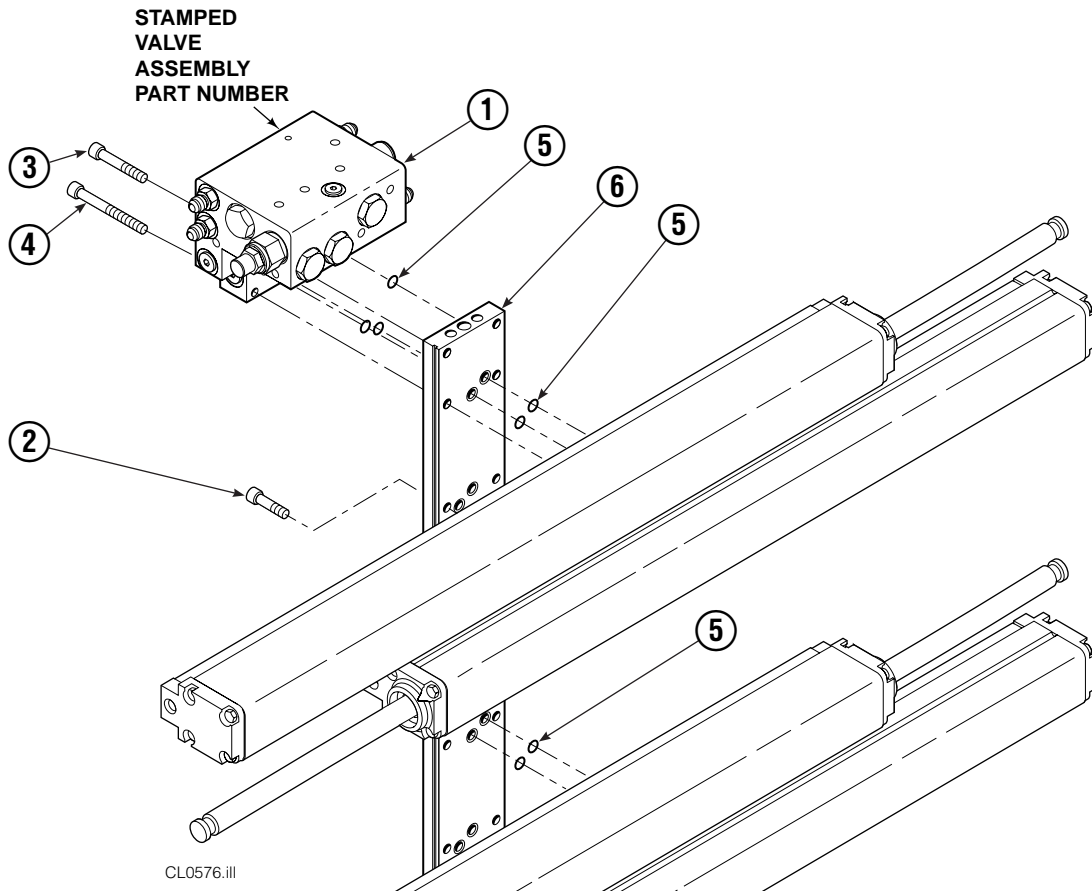

Hydraulic Group

30E			
REF	QTY	PART NO.	DESCRIPTION
		215872	Hydraulic Group
		212983	Manifold Group
1	1	215873	Valve Assembly ▲
2	6	768208	Capscrew, M8 x 25
3	2	768797	Capscrew, M8 x 40
4	2	768800	Capscrew, M8 x 60
5	11	214053	O-Ring, 90 Durometer
6	1	212974	Manifold

▲ See Valve page for parts breakdown,
part number stamped on valve.

Reference: SK-6090.