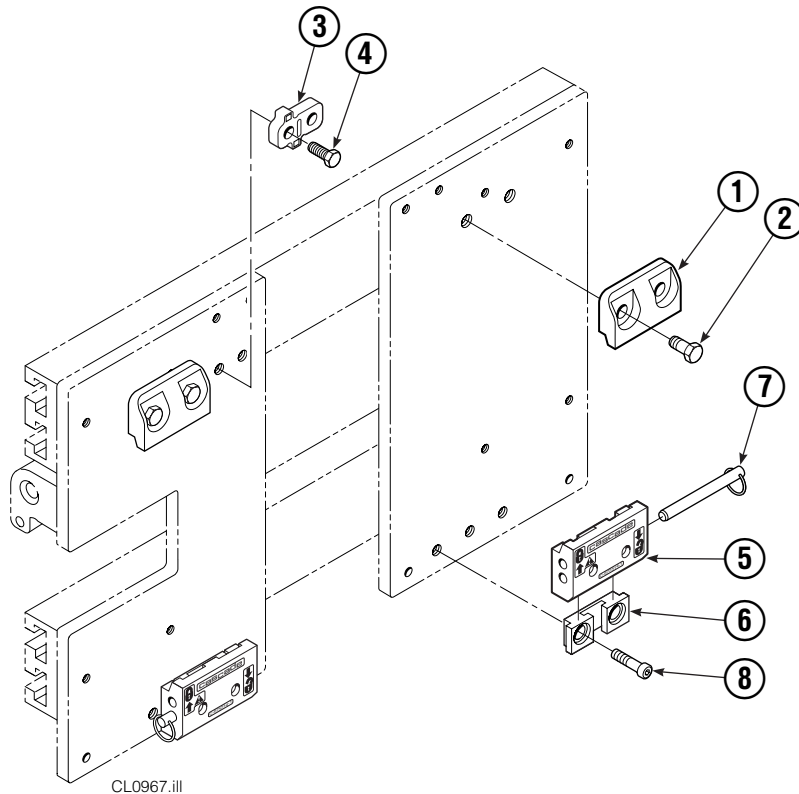

Reference: 3016177, 3016178, 210495.

▲ Repairs one hole.

Backrest Group

35D			
REF	QTY	PART NO.	DESCRIPTION
		221577	Backrest Group
1	1	669897	Backrest
2	8	768810	Capscrew, M10x30
3	8	667910	Washer, M10
4	8	674356	Tube End

Reference: SK-6390.

Quick-Change Mounting Group

REF	QTY	ITA II	DESCRIPTION
		PART NO.	
		211162	Upper Mounting Group ▲
		211174	Lower Mounting Group ●
1	2	210491	Upper Hook
2	4	768577	Capscrew, M20 x 35
3	1	212999	Center Key
4	2	211129	Capscrew, M16 x 35
5	2	675514	Lower Hook
6	2	675515	Guide
7	2	678832	Pin
8	4	211180	Capscrew, M16 x 30