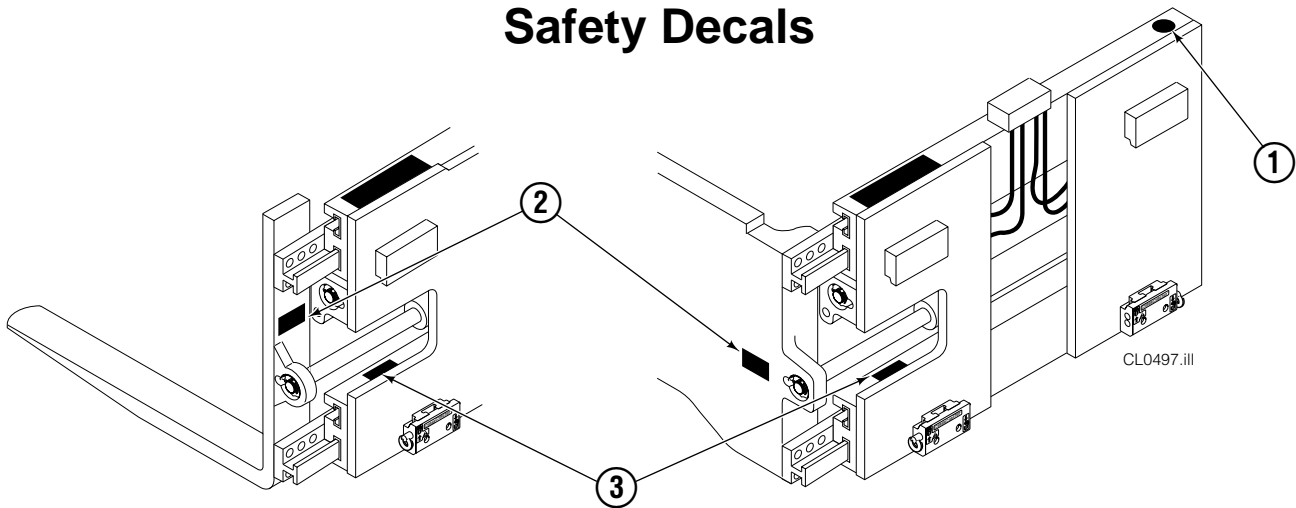

Safety Decals

REF	QTY	PART NO.	DESCRIPTION
1	1	679150	No Step Decal
2	2	665595	No Hand Hold Decal
3	1	679059	Quick Change Hook Decal