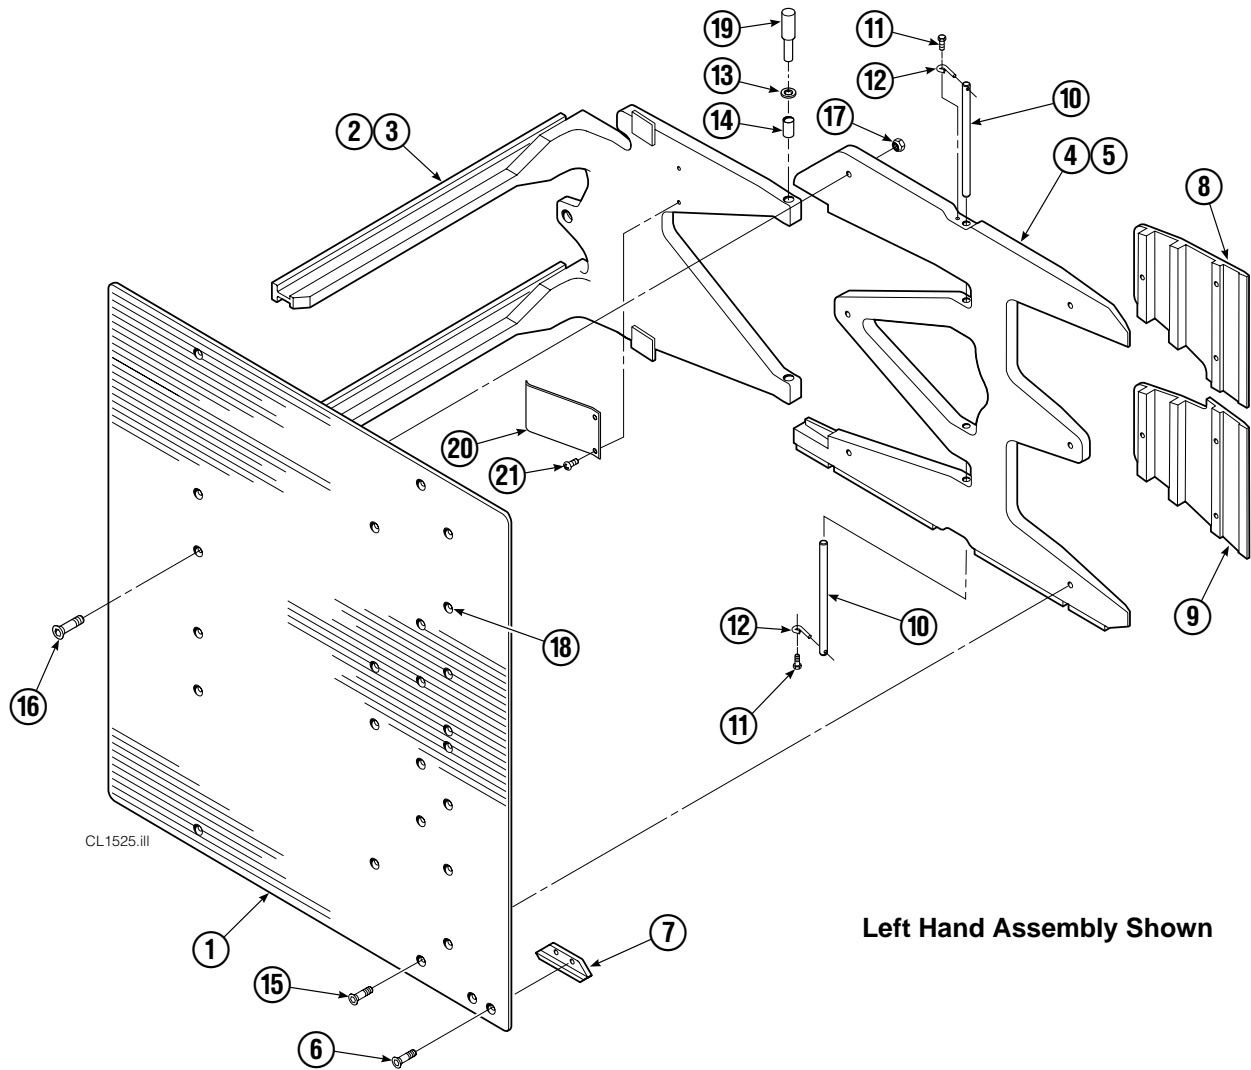

■ Includes two .015 in. Shims, and eight .020 in. Shims.

▲ See Cylinder page for parts breakdown.

Reference: Base Unit 221353, SK-6390 R-3.

Cylinder

35D			
REF	QTY	PART NO.	DESCRIPTION
		671573	Cylinder Assembly
1	2	6510	Cotter Pin ■
2	2	667624	Nut Retainer ■
3	2	667625	Nut ■
4	1	671574	Shell
5	1	602580	Fitting
6	1	558400	Piston
7	1	2716	O-Ring ▲
8	1	662454	Seal ▲
9	1	667626	Washer
10	1	2787	O-Ring ▲
11	1	615130	Back-Up Ring ▲
12	1	667917	Retainer
13	1	662448	Seal ▲
14	1	638243	Nylon Ring ▲
15	1	636853	Wiper ▲
16	1	668031	Nut
17	1	671571	Rod
18	1	671049	Seal Loader, Piston ▲
19	1	671052	Seal Loader, Retainer ▲
		667995	Service Kit

▲ Included in Service Kit 667995.

■ Included in Nut Service Kit 668926.

Reference: S-7662.

Check Valve

CL0152.III

REF	QTY	PART NO.	DESCRIPTION	REF	QTY	PART NO.	DESCRIPTION
		669762	Check Valve – Flow Divider	11	2	667494	Fitting
1	1	667490	Special Fitting	12	2	2840	● O-Ring
2	1	2841	● O-Ring	13	2	673098	Spring
3	1	667471	Spool	14	2	667492	Poppet
4	2	609453	Fitting, 10	15	1	673089	Spool Assembly
5	2	667487	Spring	16	2	667491	Sleeve
6	6	604510	Fitting, 6	17	1	669763	Valve Body
7	1	678270	Check Valve – VPO	18	1	661347	● Service Kit
8	2	659058	Check Valve – PO	19	1	676343	Regeneration Elimination Plug ■
9	2	667516	● Service Kit			667513	Service Kit
10	1	679846	Low Flow Spool Kit				

● Included in Service Kit 667513.

■ For eliminating regeneration circuit only. See Technical Bulletin 121.

Reference: SK-5302.

Arms and Pads

Left Hand Assembly Shown

35D			
REF	QTY	PART NO.	DESCRIPTION
1	2	3016175	Contact Pad
2	1	221384	Arm - LH
3	1	221402	Arm - RH
4	1	3016180	Stabilizer - LH
5	1	3016179	Stabilizer - RH
6	4	766496	Capscrew
7	2	3014379	Wear Tile
8	2	210180	Filler Block - LH Upper/RH Lower
9	2	210179	Filler Block - LH Lower/RH Upper