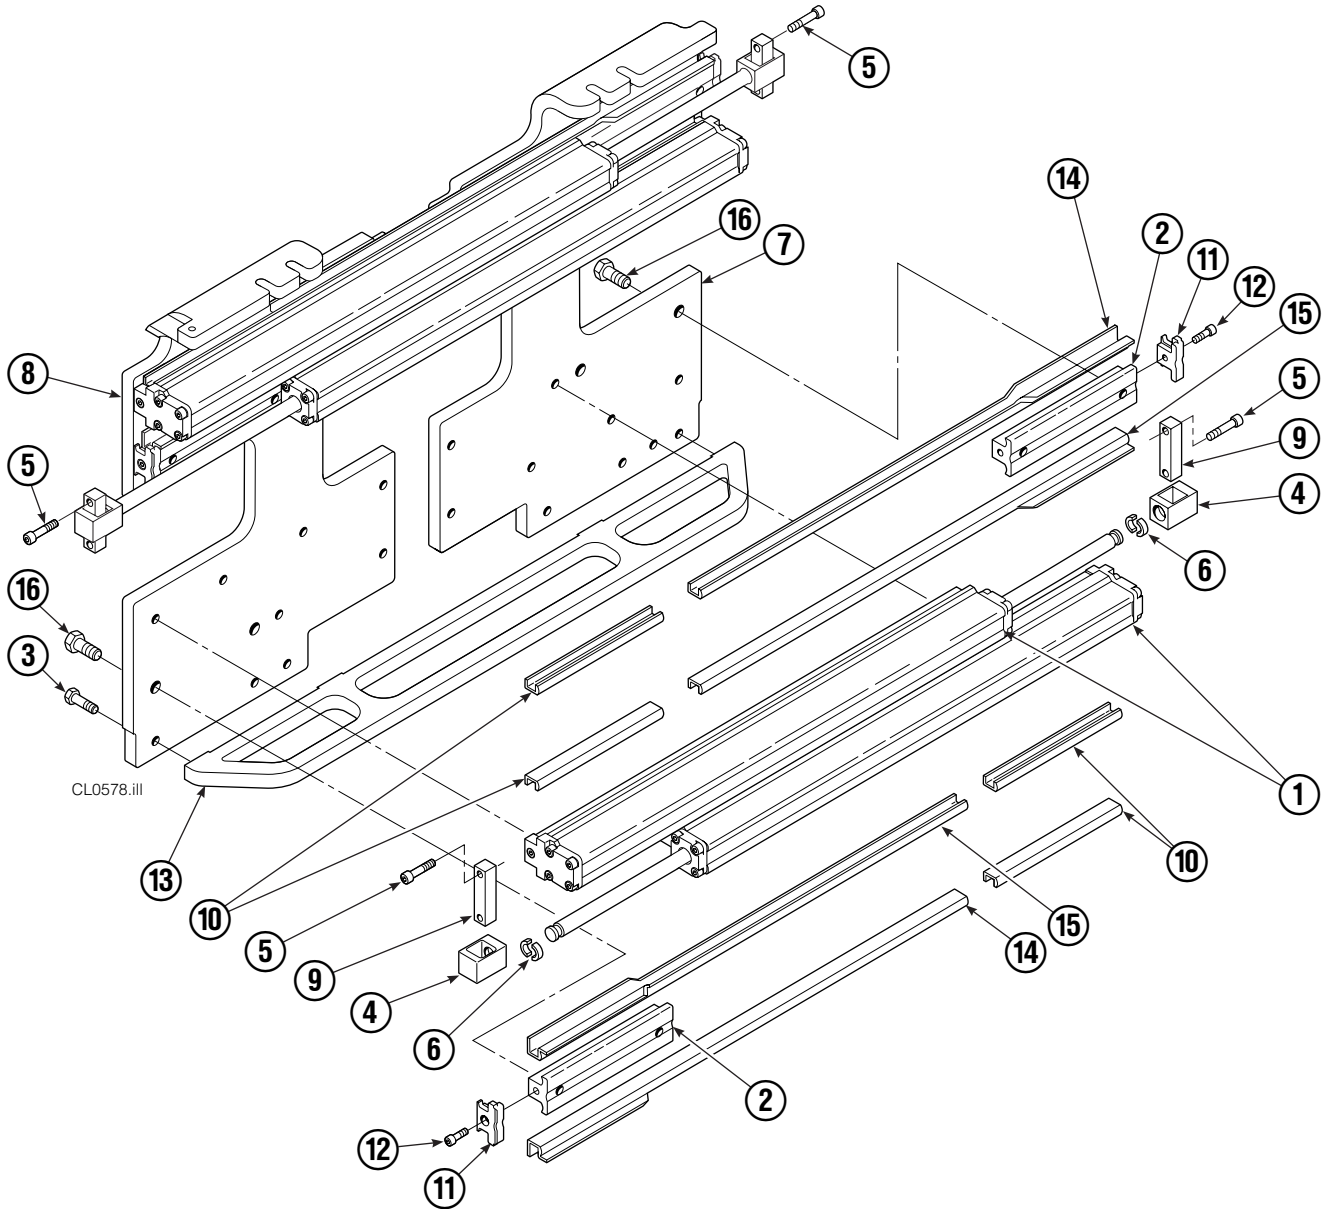

Internet: www.cascorp.com

Decals

CL0579.ill

30E			
REF	QTY	PART NO.	DESCRIPTION
1	12	665595	No Hand Hold Decal
2	6	679150	No Step Decal
3	1	211274	Eagle - 80 mm
4	2	211276	Eagle - 240 mm

Publications

30E	
PART NO.	DESCRIPTION
	Parts Manual
215204	Service Manual
210273	Operator's Guide
212116	Installation Instructions
679929	Tool Catalog
673964	Literature Index Order Form

Base Unit Group

CL0578.iii

30E							
REF	QTY	PART NO.	DESCRIPTION	REF	QTY	PART NO.	DESCRIPTION
		217495	Base Unit Group	9	4	210489	Rod End Anchor ●
1	4	210117	Cylinder ▲	10	8	213735	Bearing Spacer
2	4	217001	T-Bar	11	4	210140	Bearing Retainer
3	28	211689	Capscrew, M12 x 30 GR 10.9	12	4	787375	Capscrew, M8 x 20
4	4	209741	Rod End ●	13	1	212500	Bumper
5	8	768303	Capscrew, M10 x 35 ●	14	4	209120	Bearing
6	8	210490	Retainer Half Ring ●	15	4	209119	Bearing
7	1	216997	Baseplate – LH	16	8	211128	Capscrew, M16 x 30 GR 10.9
8	1	216998	Baseplate – RH			213856	Service Kit

▲ See Cylinder page for parts breakdown.

● Included in Cylinder Rod Anchor Kit 213856.

Reference: SK-6089.

Cylinder

30E							
REF	QTY	PART NO.	DESCRIPTION	REF	QTY	PART NO.	DESCRIPTION
		210117	Cylinder Assembly	8	2	210053	O-Ring ▲
1	1	210118	Cylinder/Shell	9	2	210050	Back-Up Ring ▲
2	1	4157-820	Rod	10	1	212477	Seal ▲
3	1	213783	Cap	11	1	209808	Seal ▲
4	8	768208	Capscrew, M8 x 25	12	2	214053	O-Ring ▲
5	1	209809	Bearing ▲	13	1	562131	Wiper ▲
6	1	787375	Capscrew, M8 x 20			210090	Service Kit
7	1	212452	Retainer				

▲ See Valve page for parts breakdown,
part number stamped on valve.

Reference: SK-6090.

Valve

Sideshifting Without Regeneration

REF	QTY	PART NO.	DESCRIPTION
		215873	Valve Assembly
1	1	215874	Valve Body
2	1	214405	Crossover Relief Valve
3	5	682170	Seal Kit ▲
4	1	210266	Flow Divider/Combiner
5	1	679992	Seal Kit ▲
6	2	209847	Check Valve
7	3	215756	Piston
8	1	6025134	Check Valve
9	3	604511	Fitting, 6-6 ●
10	1	605743	Fitting, 6-6 ●
11	5	604510	Fitting, 6
12	1	215876	Crossover Relief Valve
		210452	Valve Service Kit