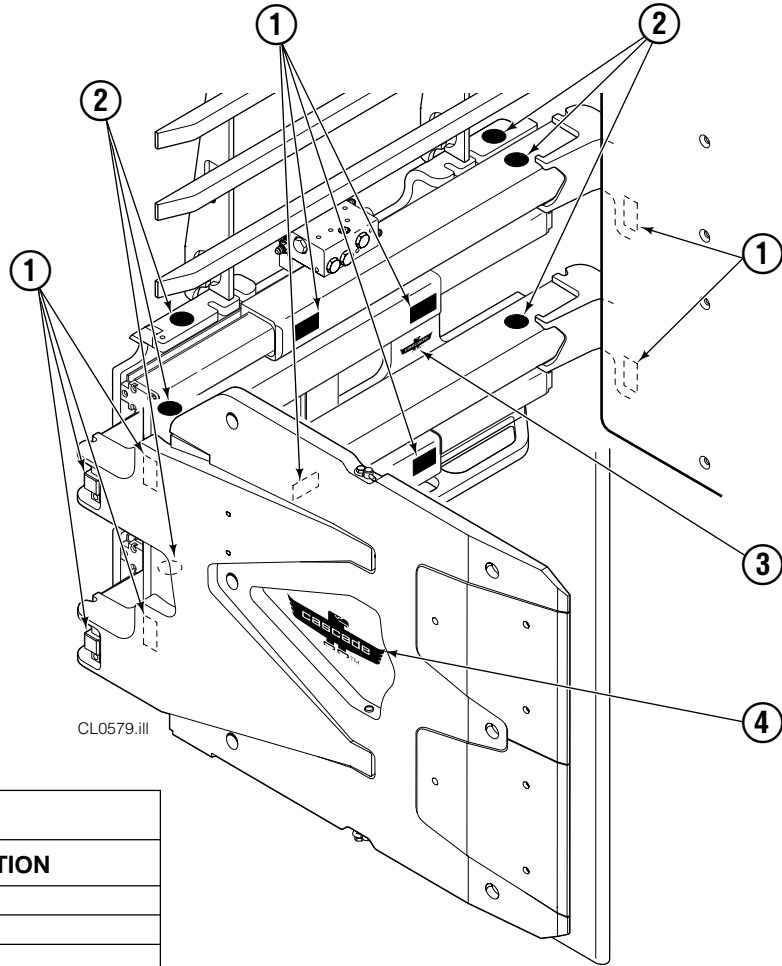

Internet: www.cascorp.com

Decals

CL0579.ill

30E			
REF	QTY	PART NO.	DESCRIPTION
1	12	665595	No Hand Hold Decal
2	6	679150	No Step Decal
3	1	211274	Eagle - 80 mm
4	2	211276	Eagle - 240 mm

Publications

30E	
PART NO.	DESCRIPTION
	Parts Manual
215204	Service Manual
210273	Operator's Guide
212116	Installation Instructions
679929	Tool Catalog
673964	Literature Index Order Form

Base Unit Group

CL0578.iii

30E							
REF	QTY	PART NO.	DESCRIPTION	REF	QTY	PART NO.	DESCRIPTION
		217495	Base Unit Group	9	4	210489	Rod End Anchor ●
1	4	210117	Cylinder ▲	10	8	213735	Bearing Spacer
2	4	217001	T-Bar	11	4	210140	Bearing Retainer
3	28	211689	Capscrew, M12 x 30 GR 10.9	12	4	787375	Capscrew, M8 x 20
4	4	209741	Rod End ●	13	1	212500	Bumper
5	8	768303	Capscrew, M10 x 35 ●	14	4	209120	Bearing
6	8	210490	Retainer Half Ring ●	15	4	209119	Bearing
7	1	216997	Baseplate – LH	16	8	211128	Capscrew, M16 x 30 GR 10.9
8	1	216998	Baseplate – RH			213856	Service Kit

▲ See Cylinder page for parts breakdown.

● Included in Cylinder Rod Anchor Kit 213856.

Reference: SK-6089.

Cylinder

30E							
REF	QTY	PART NO.	DESCRIPTION	REF	QTY	PART NO.	DESCRIPTION
		210117	Cylinder Assembly	8	2	210053	O-Ring ▲
1	1	210118	Cylinder/Shell	9	2	210050	Back-Up Ring ▲
2	1	4157-820	Rod	10	1	212477	Seal ▲
3	1	213783	Cap	11	1	209808	Seal ▲
4	8	768208	Capscrew, M8 x 25	12	2	214053	O-Ring ▲
5	1	209809	Bearing ▲	13	1	562131	Wiper ▲
6	1	787375	Capscrew, M8 x 20			210090	Service Kit
7	1	212452	Retainer				