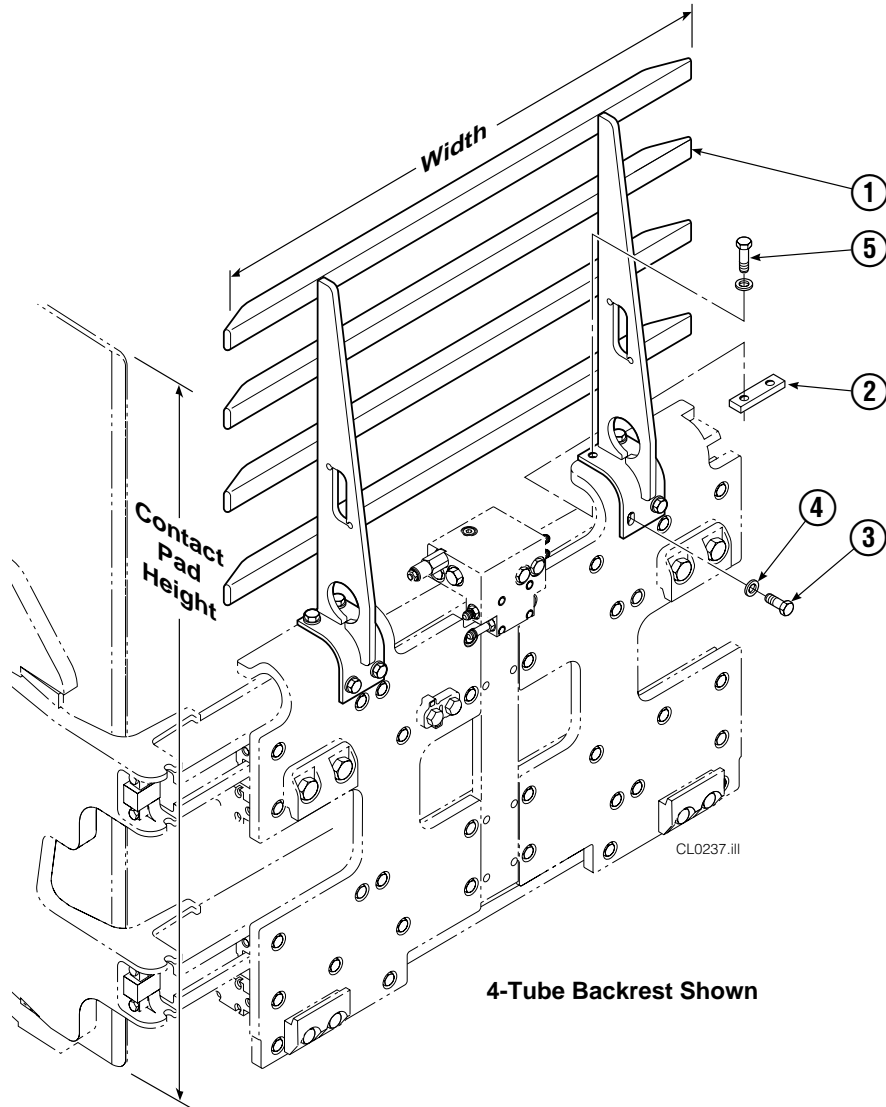

▲ See Valve page for parts breakdown,
part number stamped on valve.

Reference: SK-6090.

Valve

Sideshifting Without Regeneration

REF	QTY	PART NO.	DESCRIPTION
		215873	Valve Assembly
1	1	215874	Valve Body
2	1	214405	Crossover Relief Valve
3	5	682170	Seal Kit ▲
4	1	210266	Flow Divider/Combiner
5	1	679992	Seal Kit ▲
6	2	209847	Check Valve
7	3	215756	Piston
8	1	6025134	Check Valve
9	3	604511	Fitting, 6-6 ●
10	1	605743	Fitting, 6-6 ●
11	5	604510	Fitting, 6
12	1	215876	Crossover Relief Valve
		210452	Valve Service Kit

▲ Included in Valve Service Kit 210452.

● Included in Fitting Group 212978.

Arms and Pads

Left Hand Assembly Shown

30E			
REF	QTY	CONTACT PAD WIDTH	DESCRIPTION
		47.2 in. (1200 mm)	
1	2	210471	Contact Pad – 54 in. (1370 mm) Height
2	1	212003	Arm – LH
3	1	212004	Arm – RH
4	1	210403	Stabilizer – LH
5	1	210406	Stabilizer – RH
6	2	210180	Filler Block – LH Upper/RH Lower
7	2	210179	Filler Block – LH Lower/RH Upper

Common Parts

REF	QTY	PART NO.	DESCRIPTION	REF	QTY	PART NO.	DESCRIPTION
8	2	210154	Spring	14	8	200590	Bushing
9	4	203405	Capscrew, M10 x 16	15	12	766646	Capscrew, M10 x 20
10	4	210161	Pin	16	12	768706	Capscrew, M12 x 35
11	4	787372	Capscrew, M8 x 20	17	12	221409	Nut, M12
12	4	682999	Eye Pin	18	▲	673841	Contact Pad Repair Kit
13	8	675620	Washer, M10	19	1	675626	Bushing Driver Tool

S-4246, S-4217, Stabilizer Group 210409.
Common Parts 210495.

▲ Repairs one hole.

Backrest Group

30E				
REF	QTY	CONTACT PAD HEIGHT		DESCRIPTION
		54 in. (1370 mm) – 4-Tube		
1	1	210526		Backrest ▲ – 40 in. (1016 mm) Width
2	2	210155		Plate
3	4	211689		Capscrew, M12 x 30
4	8	667910		Washer, M12
5	4	206174		Capscrew, M12 x 45