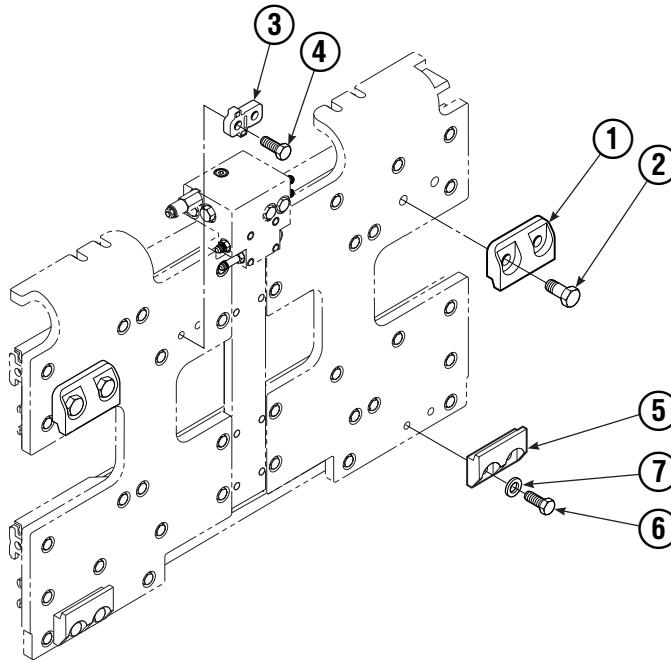

▲ See Valve page for parts breakdown,
part number stamped on valve.

Reference: SK-6090.

Valve

Sideshifting Without Regeneration

REF	QTY	PART NO.	DESCRIPTION
		215873	Valve Assembly
1	1	215874	Valve Body
2	1	214405	Crossover Relief Valve
3	5	682170	Seal Kit ▲
4	1	210266	Flow Divider/Combiner
5	1	679992	Seal Kit ▲
6	2	209847	Check Valve
7	3	215756	Piston
8	1	6025134	Check Valve
9	3	604511	Fitting, 6-6 ●
10	1	605743	Fitting, 6-6 ●
11	5	604510	Fitting, 6
12	1	215876	Crossover Relief Valve
		210452	Valve Service Kit

Common Parts

REF	QTY	PART NO.	DESCRIPTION	REF	QTY	PART NO.	DESCRIPTION
8	2	210154	Spring	14	8	200590	Bushing
9	4	203405	Capscrew, M10 x 16	15	12	766646	Capscrew, M10 x 20
10	4	210161	Pin	16	12	768706	Capscrew, M12 x 35
11	4	787372	Capscrew, M8 x 20	17	12	221409	Nut, M12
12	4	682999	Eye Pin	18	▲	673841	Contact Pad Repair Kit
13	8	675620	Washer, M10	19	1	675626	Bushing Driver Tool

S-4246, S-4217, Stabilizer Group 210409.
Common Parts 210495.

▲ Repairs one hole.

Backrest Group

30E				
REF	QTY	CONTACT PAD HEIGHT		DESCRIPTION
		54 in. (1370 mm) – 4-Tube		
1	1	210526		Backrest ▲ – 40 in. (1016 mm) Width
2	2	210155		Plate
3	4	211689		Capscrew, M12 x 30
4	8	667910		Washer, M12
5	4	206174		Capscrew, M12 x 45

▲ Backrest without Solenoid Adaption mounting.
Reference: 211448 (Items 2 thru 5), S-4198, S-4265.

Bolt-On Mounting Group

CL0236.ill

30E			
REF	QTY	ITA II	DESCRIPTION
		PART NO.	
		211162	Upper Mounting Group ▲
		211173	Lower Mounting Group ●
1	2	210491	Upper Hook
2	4	768577	Capscrew, M20 x 35
3	1	212999	Center Key
4	2	211129	Capscrew, M16 x 35
5	2	675968	Lower Hook
6	4	211128	Capscrew, M16 x 30
7	4	211179	Washer, M16