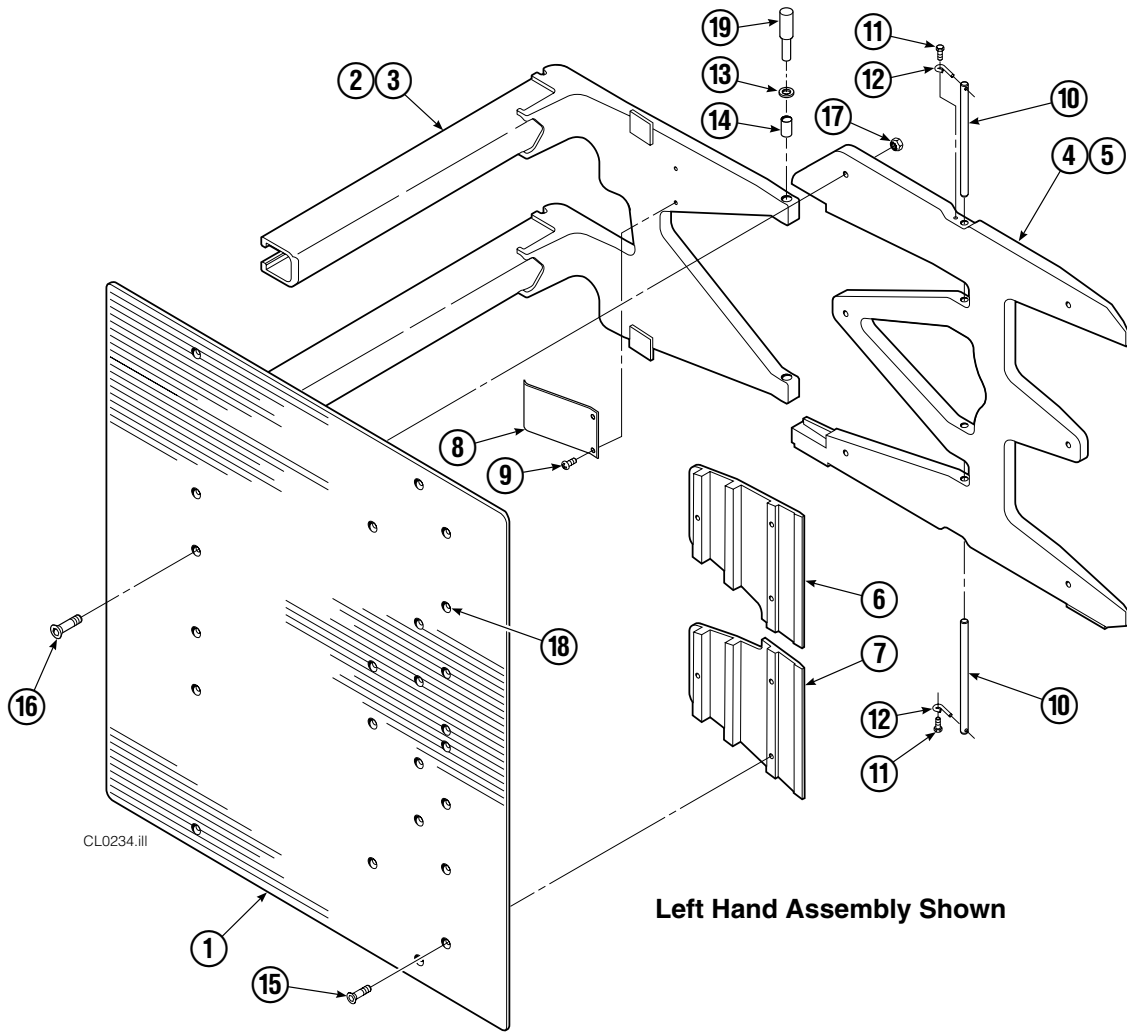

▲ See Cylinder page for parts breakdown.

● Included in Cylinder Rod Anchor Kit 213856.

Reference: SK-6089.

Cylinder

30E							
REF	QTY	PART NO.	DESCRIPTION	REF	QTY	PART NO.	DESCRIPTION
		210117	Cylinder Assembly	8	2	210053	O-Ring ▲
1	1	210118	Cylinder/Shell	9	2	210050	Back-Up Ring ▲
2	1	4157-820	Rod	10	1	212477	Seal ▲
3	1	213783	Cap	11	1	209808	Seal ▲
4	8	768208	Capscrew, M8 x 25	12	2	214053	O-Ring ▲
5	1	209809	Bearing ▲	13	1	562131	Wiper ▲
6	1	787375	Capscrew, M8 x 20			210090	Service Kit
7	1	212452	Retainer				

▲ See Valve page for parts breakdown,
part number stamped on valve.

Reference: SK-6090.

Valve

Sideshifting Without Regeneration

REF	QTY	PART NO.	DESCRIPTION
		215873	Valve Assembly
1	1	215874	Valve Body
2	1	214405	Crossover Relief Valve
3	5	682170	Seal Kit ▲
4	1	210266	Flow Divider/Combiner
5	1	679992	Seal Kit ▲
6	2	209847	Check Valve
7	3	215756	Piston
8	1	6025134	Check Valve
9	3	604511	Fitting, 6-6 ●
10	1	605743	Fitting, 6-6 ●
11	5	604510	Fitting, 6
12	1	215876	Crossover Relief Valve
		210452	Valve Service Kit

▲ Included in Valve Service Kit 210452.

● Included in Fitting Group 212978.

Arms and Pads

Left Hand Assembly Shown

30E			
REF	QTY	CONTACT PAD WIDTH	DESCRIPTION
		47.2 in. (1200 mm)	
1	2	210471	Contact Pad – 54 in. (1370 mm) Height
2	1	212003	Arm – LH
3	1	212004	Arm – RH
4	1	210403	Stabilizer – LH
5	1	210406	Stabilizer – RH
6	2	210180	Filler Block – LH Upper/RH Lower
7	2	210179	Filler Block – LH Lower/RH Upper