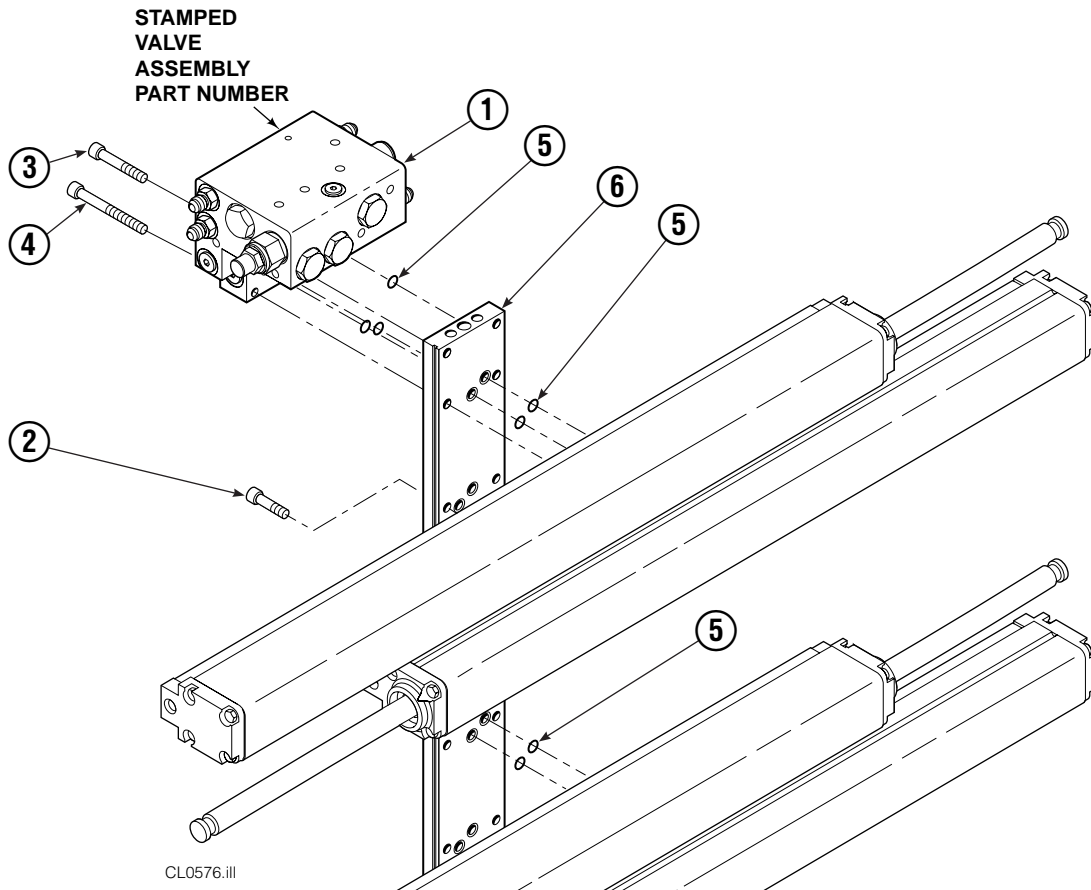

Hydraulic Group

30E			
REF	QTY	PART NO.	DESCRIPTION
		215872	Hydraulic Group
		212983	Manifold Group
1	1	215873	Valve Assembly ▲
2	6	768208	Capscrew, M8 x 25
3	2	768797	Capscrew, M8 x 40
4	2	768800	Capscrew, M8 x 60
5	11	214053	O-Ring, 90 Durometer
6	1	212974	Manifold

▲ See Valve page for parts breakdown,
part number stamped on valve.

Reference: SK-6090.