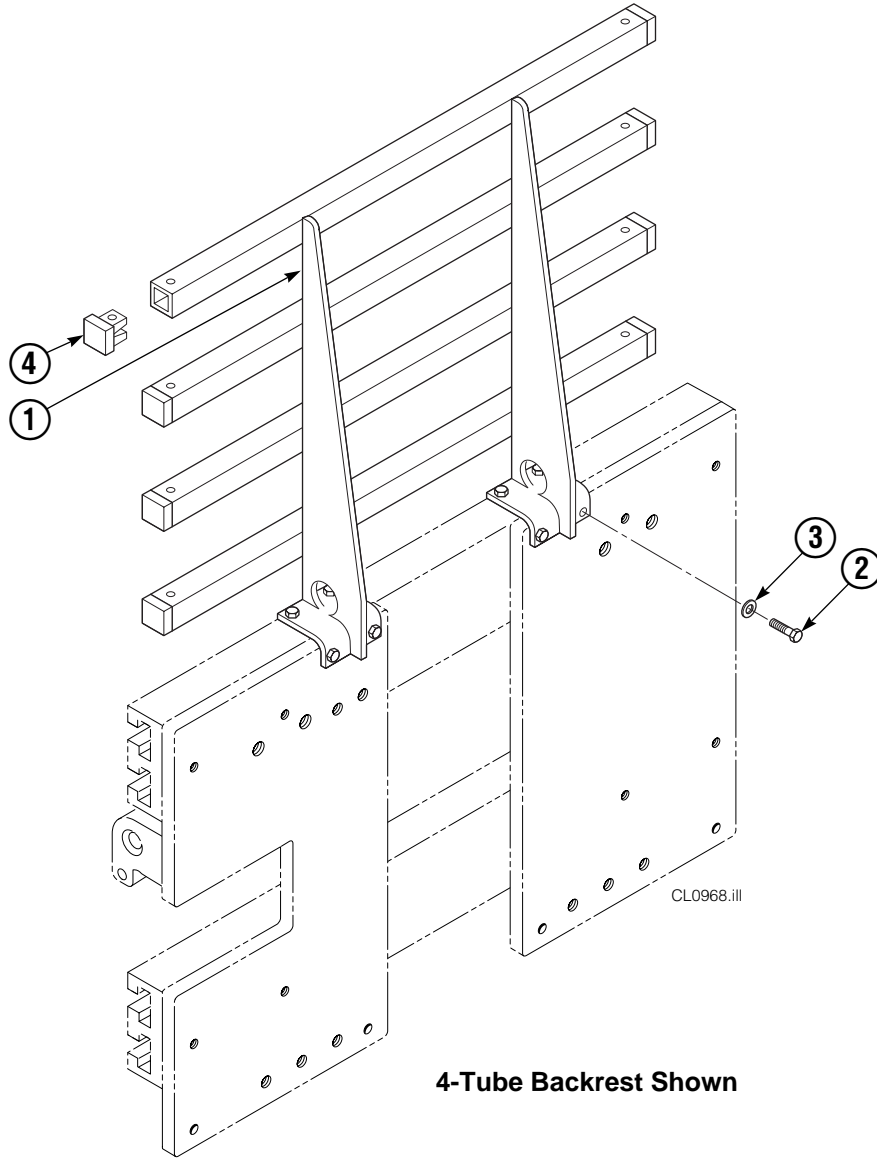

■ Includes two .015 Shims, and eight .020 Shims.

Reference: SK-6390.

▲ See Cylinder page or parts breakdown.

Cylinder

35D			
REF	QTY	PART NO.	DESCRIPTION
		671573	Cylinder Assembly
1	2	6510	Cotter Pin ■
2	2	667624	Nut Retainer ■
3	2	667625	Nut ■
4	1	671574	Shell
5	1	602580	Fitting
6	1	558400	Piston
7	1	2716	O-Ring ▲
8	1	662454	Seal ▲
9	1	667626	Washer
10	1	2787	O-Ring ▲
11	1	615130	Back-Up Ring ▲
12	1	667917	Retainer
13	1	662448	Seal ▲
14	1	638243	Nylon Ring ▲
15	1	636853	Wiper ▲
16	1	668031	Nut
17	1	671571	Rod
18	1	671049	Seal Loader, Piston ▲
19	1	671052	Seal Loader, Retainer ▲
		667995	Service Kit

● Included in Service Kit 667513.

■ For eliminating regeneration circuit only. See Tech. Bulletin 121.

Reference: 669762, SK-5302.

Arms and Pads

Left Hand Assembly Shown

25D							
REF	QTY	PART NO.	DESCRIPTION	REF	QTY	PART NO.	DESCRIPTION
1	2	222704	Contact Pad	11	4	787372	Capscrew, M8 x 20
2	1	221383	Arm - LH	12	4	682999	Eye Pin
3	1	221401	Arm - RH	13	10	675620	Washer, M10
4	1	210402	Stabilizer - LH	14	8	200590	Bushing
5	1	210405	Stabilizer - RH	15	12	766646	Capscrew, M10 x 20
6	2	210183	Filler Block - LH Upper/RH Lower	16	12	768706	Capscrew, M12 x 35
7	2	210182	Filler Block - RH Lower/RH Upper	17	12	773842	Nut, M12
8	2	210154	Spring	18	▲	673841	Contact Pad Repair Kit
9	4	203405	Capscrew, M10 x 16	19	4	787398	Washer, M8
10	4	210161	Pin	20	1	675626	Tool - Bushing Drive

Reference: Common Parts Group 210494,
Stabilizer Group 210408.

▲ Repairs one hole.

Backrest Group

35D			
REF	QTY	PART NO.	DESCRIPTION
		221577	Backrest Group
1	1	669897	Backrest
2	8	768810	Capscrew, M10x30
3	8	667910	Washer, M10
4	8	674356	Tube End