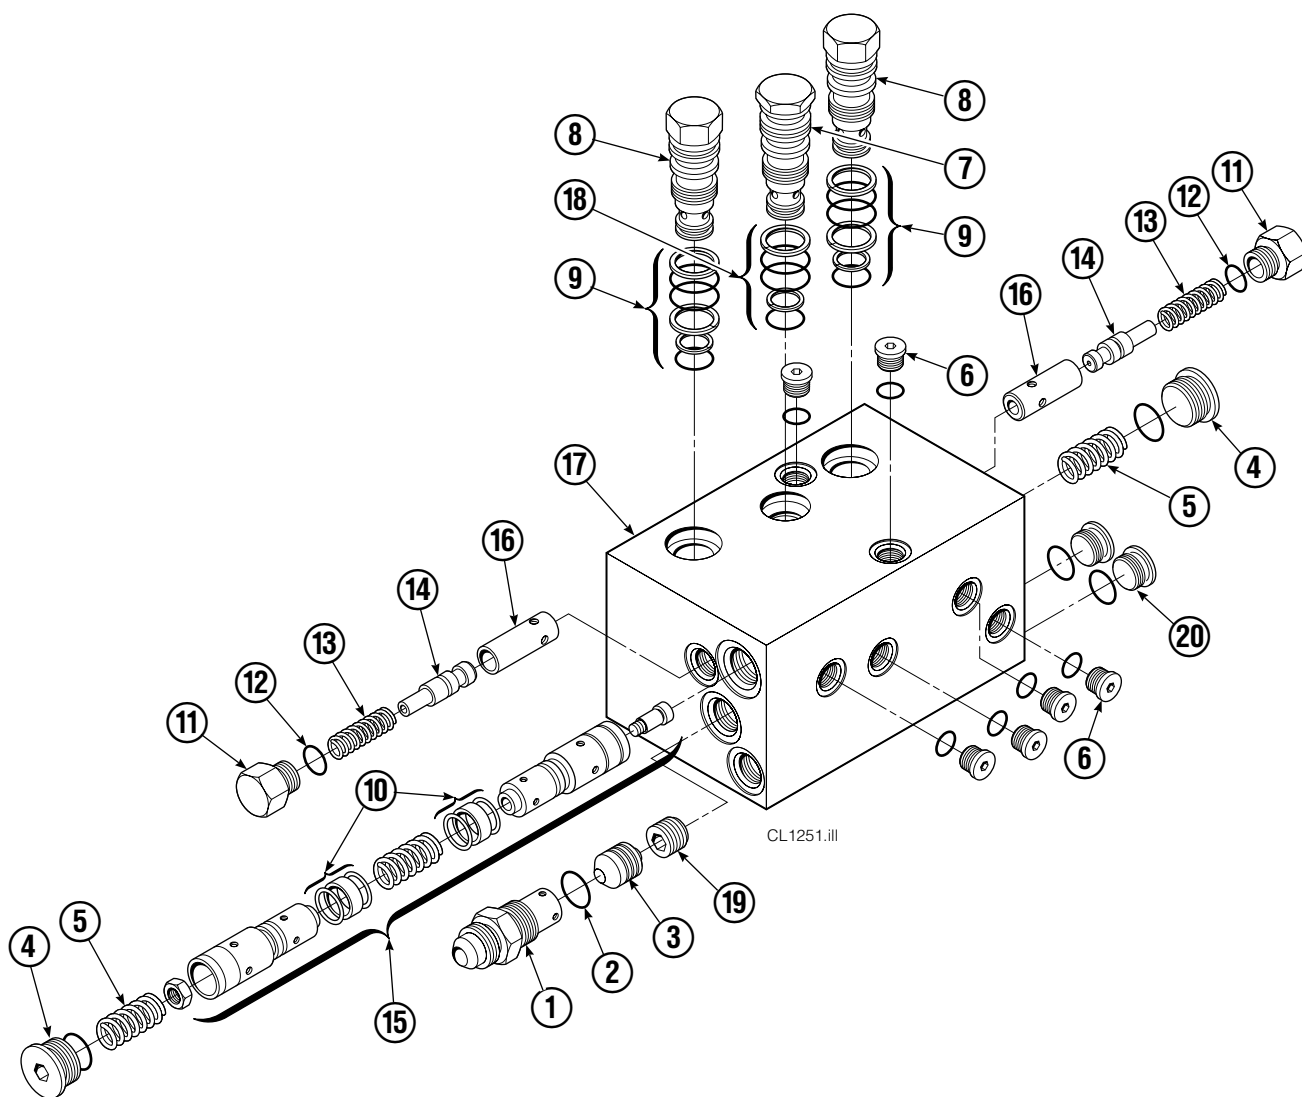

■ Includes two .015 Shims, and eight .020 Shims.

Reference: SK-6390.

▲ See Cylinder page or parts breakdown.

Cylinder

35D			
REF	QTY	PART NO.	DESCRIPTION
		671573	Cylinder Assembly
1	2	6510	Cotter Pin ■
2	2	667624	Nut Retainer ■
3	2	667625	Nut ■
4	1	671574	Shell
5	1	602580	Fitting
6	1	558400	Piston
7	1	2716	O-Ring ▲
8	1	662454	Seal ▲
9	1	667626	Washer
10	1	2787	O-Ring ▲
11	1	615130	Back-Up Ring ▲
12	1	667917	Retainer
13	1	662448	Seal ▲
14	1	638243	Nylon Ring ▲
15	1	636853	Wiper ▲
16	1	668031	Nut
17	1	671571	Rod
18	1	671049	Seal Loader, Piston ▲
19	1	671052	Seal Loader, Retainer ▲
		667995	Service Kit

▲ Included in Service Kit 667995.

■ Included in Nut Service Kit 668926.

Reference: S-7662.

Check Valve

REF	QTY	PART NO.	DESCRIPTION	REF	QTY	PART NO.	DESCRIPTION
		3016157	Check Valve – Flow Divider	11	2	667494	Fitting
1	1	667490	Special Fitting	12	2	2840	O-Ring ●
2	1	2841	O-Ring ●	13	2	673098	Spring
3	1	667471	Spool	14	2	667492	Poppet
4	2	609453	Fitting, 10	15	1	673089	Spool Assembly
5	2	667487	Spring	16	2	667491	Sleeve
6	6	604510	Fitting, 6	17	1	669763	Valve Body
7	1	678270	Check Valve – VPO	18	1	661347	Service Kit ●
8	2	659058	Check Valve – PO	19	1	676343	Regeneration Elimination Plug ■
9	2	667516	Service Kit ●	20	2	602580	Fitting, 8
10	1	679846	Low Flow Spool Kit			667513	Service Kit