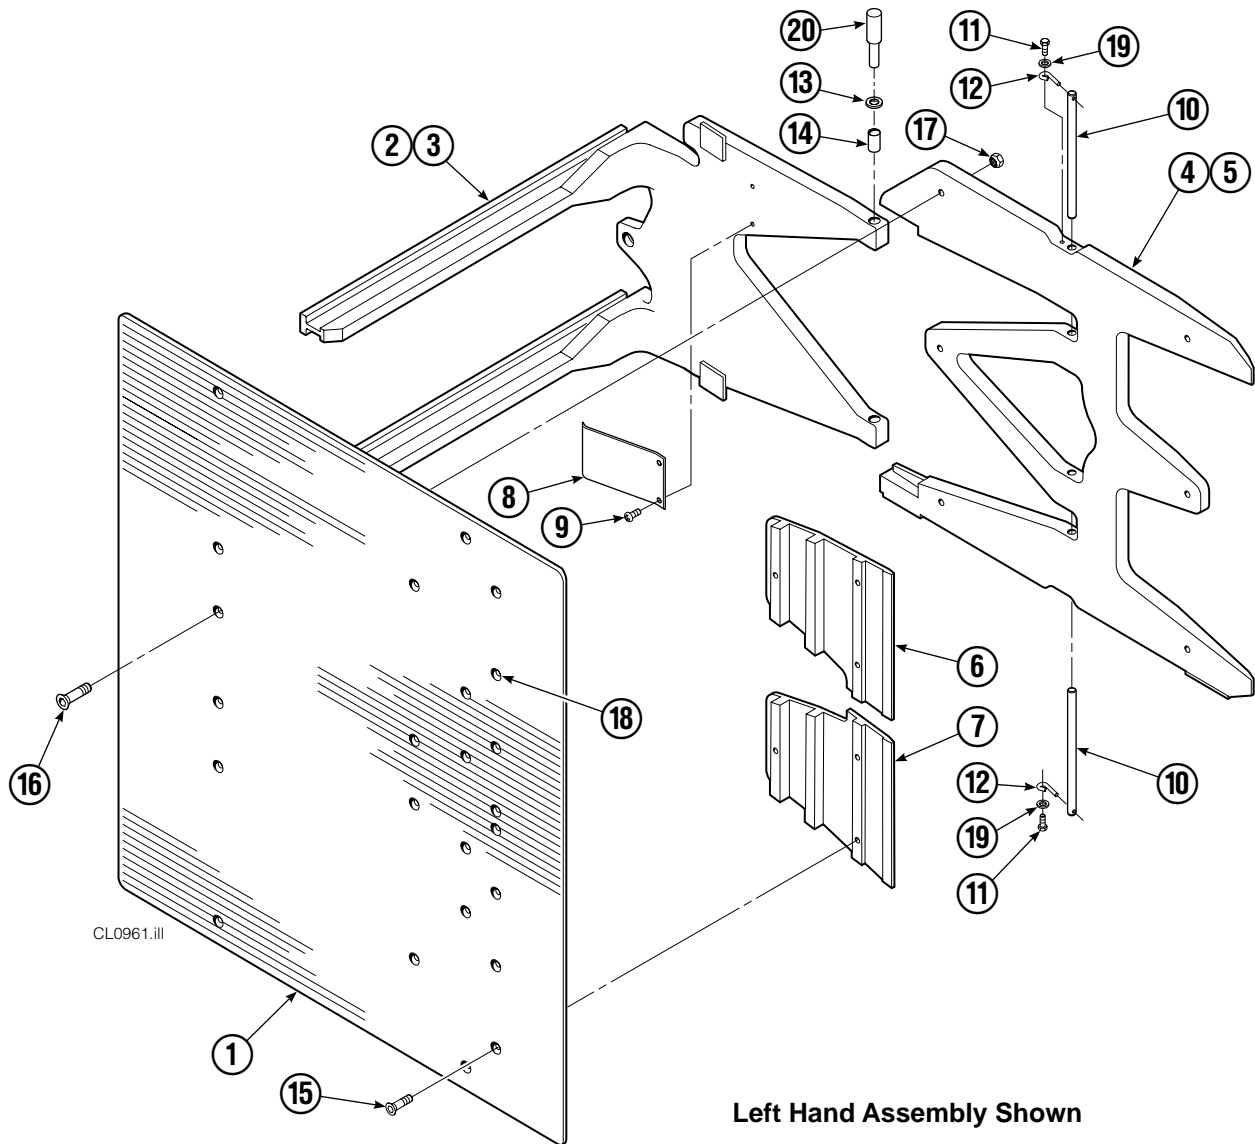

▲ Included in Service Kit 667995.

■ Included in Nut Service Kit 668926.

Reference: S-7662.

Check Valve

REF	QTY	PART NO.	DESCRIPTION	REF	QTY	PART NO.	DESCRIPTION
		3016157	Check Valve – Flow Divider	11	2	667494	Fitting
1	1	667490	Special Fitting	12	2	2840	O-Ring ●
2	1	2841	O-Ring ●	13	2	673098	Spring
3	1	667471	Spool	14	2	667492	Poppet
4	2	609453	Fitting, 10	15	1	673089	Spool Assembly
5	2	667487	Spring	16	2	667491	Sleeve
6	6	604510	Fitting, 6	17	1	669763	Valve Body
7	1	678270	Check Valve – VPO	18	1	661347	Service Kit ●
8	2	659058	Check Valve – PO	19	1	676343	Regeneration Elimination Plug ■
9	2	667516	Service Kit ●	20	2	602580	Fitting, 8
10	1	679846	Low Flow Spool Kit			667513	Service Kit

● Included in Service Kit 667513.

■ For eliminating regeneration circuit only. See Tech. Bulletin 121.

Reference: 669762, SK-5302.

Arms and Pads

Left Hand Assembly Shown

25D							
REF	QTY	PART NO.	DESCRIPTION	REF	QTY	PART NO.	DESCRIPTION
1	2	222704	Contact Pad	11	4	787372	Capscrew, M8 x 20
2	1	221383	Arm - LH	12	4	682999	Eye Pin
3	1	221401	Arm - RH	13	10	675620	Washer, M10
4	1	210402	Stabilizer - LH	14	8	200590	Bushing
5	1	210405	Stabilizer - RH	15	12	766646	Capscrew, M10 x 20
6	2	210183	Filler Block - LH Upper/RH Lower	16	12	768706	Capscrew, M12 x 35
7	2	210182	Filler Block - RH Lower/RH Upper	17	12	773842	Nut, M12
8	2	210154	Spring	18	▲	673841	Contact Pad Repair Kit
9	4	203405	Capscrew, M10 x 16	19	4	787398	Washer, M8
10	4	210161	Pin	20	1	675626	Tool - Bushing Drive