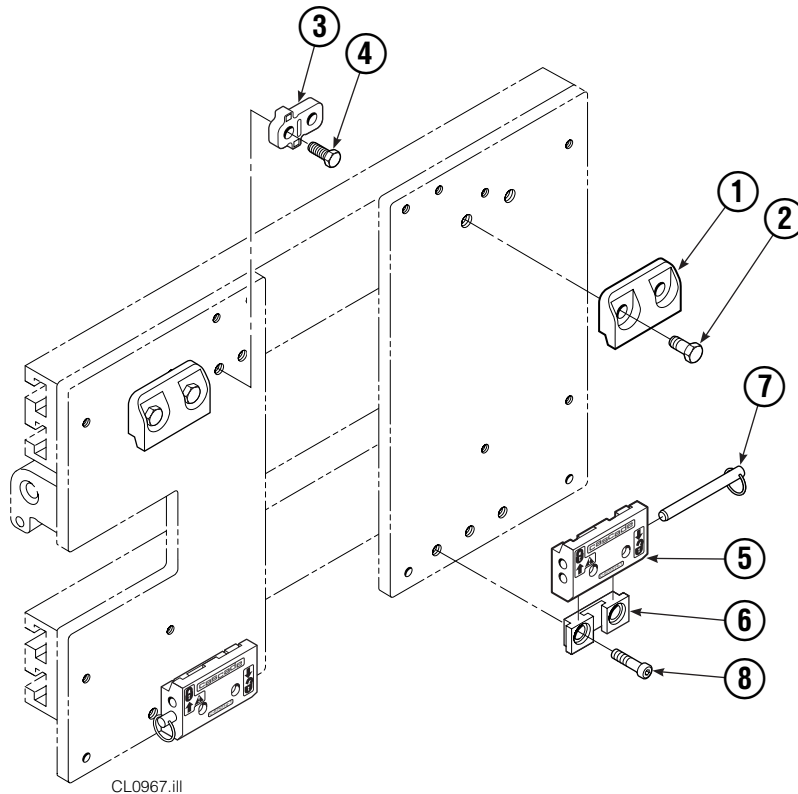

● Included in Service Kit 667513.

■ For eliminating regeneration circuit only. See Tech. Bulletin 121.

Reference: 669762, SK-5302.

Arms and Pads

Left Hand Assembly Shown

25D							
REF	QTY	PART NO.	DESCRIPTION	REF	QTY	PART NO.	DESCRIPTION
1	2	222704	Contact Pad	11	4	787372	Capscrew, M8 x 20
2	1	221383	Arm - LH	12	4	682999	Eye Pin
3	1	221401	Arm - RH	13	10	675620	Washer, M10
4	1	210402	Stabilizer - LH	14	8	200590	Bushing
5	1	210405	Stabilizer - RH	15	12	766646	Capscrew, M10 x 20
6	2	210183	Filler Block - LH Upper/RH Lower	16	12	768706	Capscrew, M12 x 35
7	2	210182	Filler Block - RH Lower/RH Upper	17	12	773842	Nut, M12
8	2	210154	Spring	18	▲	673841	Contact Pad Repair Kit
9	4	203405	Capscrew, M10 x 16	19	4	787398	Washer, M8
10	4	210161	Pin	20	1	675626	Tool - Bushing Drive

Reference: Common Parts Group 210494,
Stabilizer Group 210408.

▲ Repairs one hole.

Backrest Group

35D			
REF	QTY	PART NO.	DESCRIPTION
		221577	Backrest Group
1	1	669897	Backrest
2	8	768810	Capscrew, M10x30
3	8	667910	Washer, M10
4	8	674356	Tube End

Reference: SK-6390.

Quick-Change Mounting Group

CL0967.ill

REF	QTY	ITA II	DESCRIPTION
		PART NO.	
		211162	Upper Mounting Group ▲
		211174	Lower Mounting Group ●
1	2	210491	Upper Hook
2	4	768577	Capscrew, M20 x 35
3	1	212999	Center Key
4	2	211129	Capscrew, M16 x 35
5	2	675514	Lower Hook
6	2	675515	Guide
7	2	678832	Pin
8	4	211180	Capscrew, M16 x 30