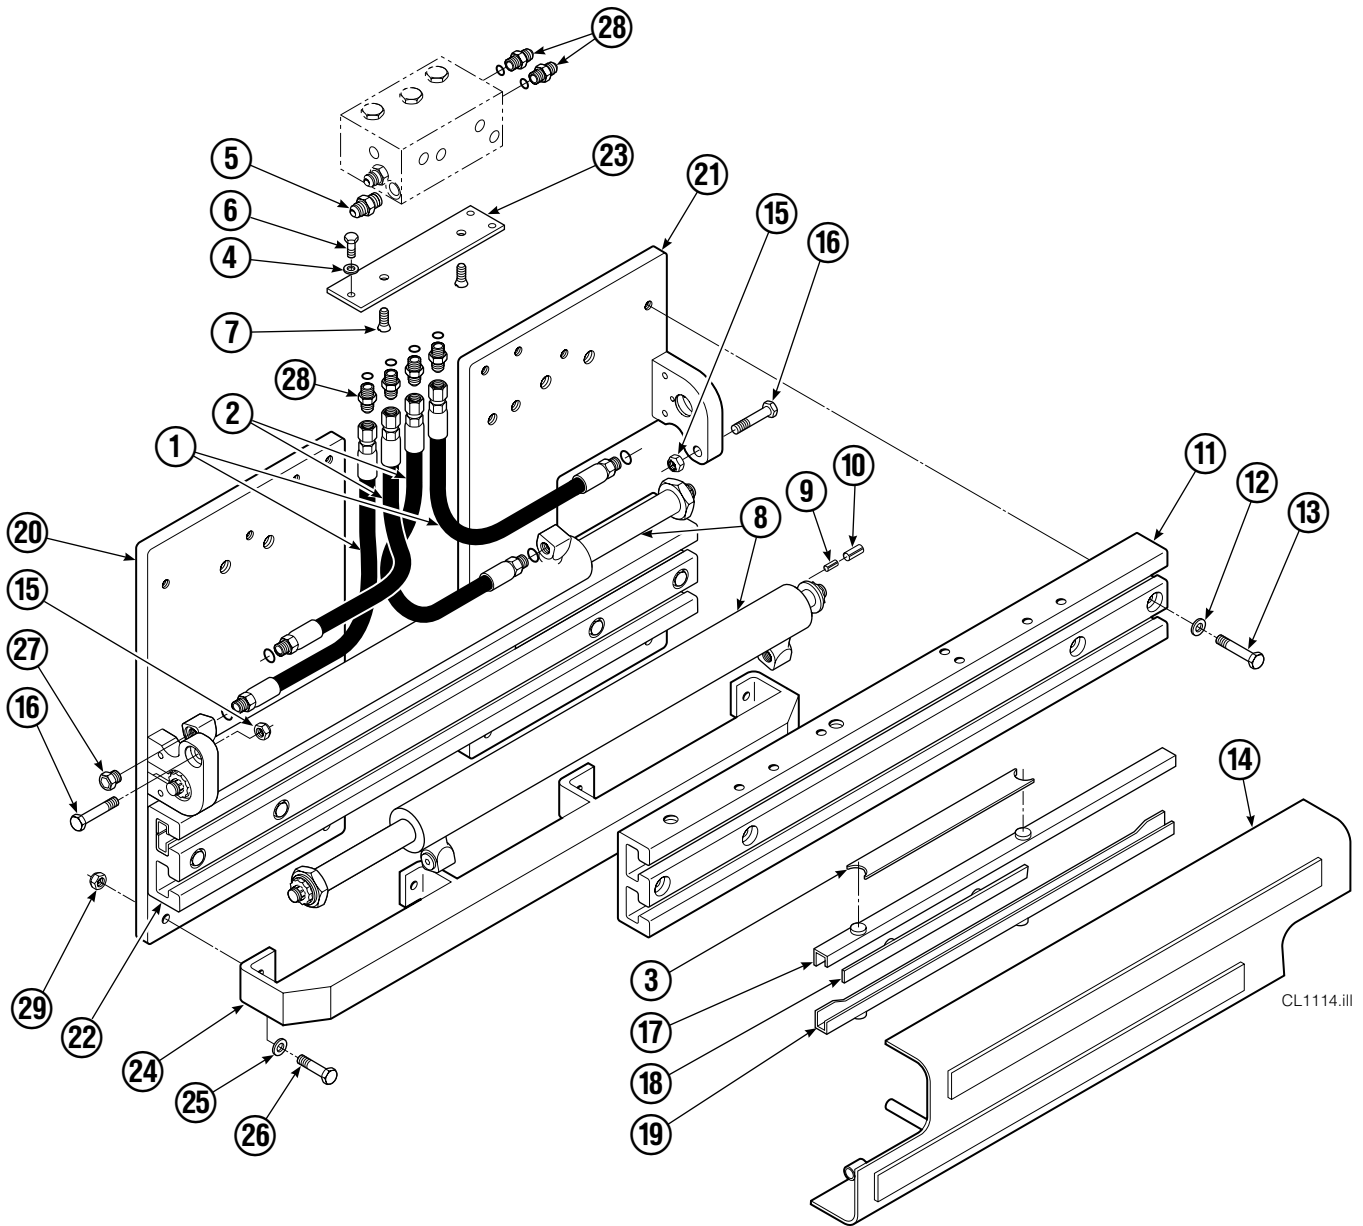

Internet: www.cascorp.com

Safety Decals

REF	QTY	PART NO.	DESCRIPTION
1	1	679150	No Step Decal
2	2	665595	No Hand Hold Decal
3	1	679059	Quick Change Hook Decal

Publications

GA0006.eps

PART NO.	DESCRIPTION
670487	Service Manual
670834	Operators Guide
670488	Installation Instructions
680664	Servicing Cascade Cylinders-VHS
679929	Tool Catalog
673964	Literature Index Order Form

Base Unit Group

CL1114.iii

35D							
REF	QTY	PART NO.	DESCRIPTION	REF	QTY	PART NO.	DESCRIPTION
		3016156	Base Unit	15	2	773842	Nut, M12
1	2	210436	Hose, 24.75 in.	16	2	768414	Capscrew, M12x65
2	2	210449	Hose, 18.25 in.	17	4	208857	Bearing, Upper
3	1	675326	Shim Kit ■	18	4	667663	Bearing
4	2	209021	Washer, M10	19	4	208858	Bearing, Lower
5	1	601377	Fitting, 8-8	20	1	220996	Mounting Plate - RH
6	2	684594	Capscrew, M10x20	21	1	220997	Mounting Plate - LH
7	2	766646	Capscrew, M10x20	22	1	221417	Frame - Lower
8	2	671573	Cylinder ▲	23	1	669957	Plate
9	2	768953	Roll Pin - Inner	24	1	671545	Bumper - Lower
10	2	769009	Roll Pin - Outer	25	4	202348	Washer, M12
11	1	221280	Frame - Upper	26	4	768556	Capscrew, M12x45
12	8	667910	Washer	27	2	602580	Fitting, 8
13	8	684659	Capscrew, M12x75	28	6	611288	Fitting, 6-8
14	1	672331	Bumper	29	4	773842	Nut, M12

■ Includes two .015 Shims, and eight .020 Shims.

Reference: SK-6390.

▲ See Cylinder page or parts breakdown.

Cylinder

35D			
REF	QTY	PART NO.	DESCRIPTION
		671573	Cylinder Assembly
1	2	6510	Cotter Pin ■
2	2	667624	Nut Retainer ■
3	2	667625	Nut ■
4	1	671574	Shell
5	1	602580	Fitting
6	1	558400	Piston
7	1	2716	O-Ring ▲
8	1	662454	Seal ▲
9	1	667626	Washer
10	1	2787	O-Ring ▲
11	1	615130	Back-Up Ring ▲
12	1	667917	Retainer
13	1	662448	Seal ▲
14	1	638243	Nylon Ring ▲
15	1	636853	Wiper ▲
16	1	668031	Nut
17	1	671571	Rod
18	1	671049	Seal Loader, Piston ▲
19	1	671052	Seal Loader, Retainer ▲
		667995	Service Kit