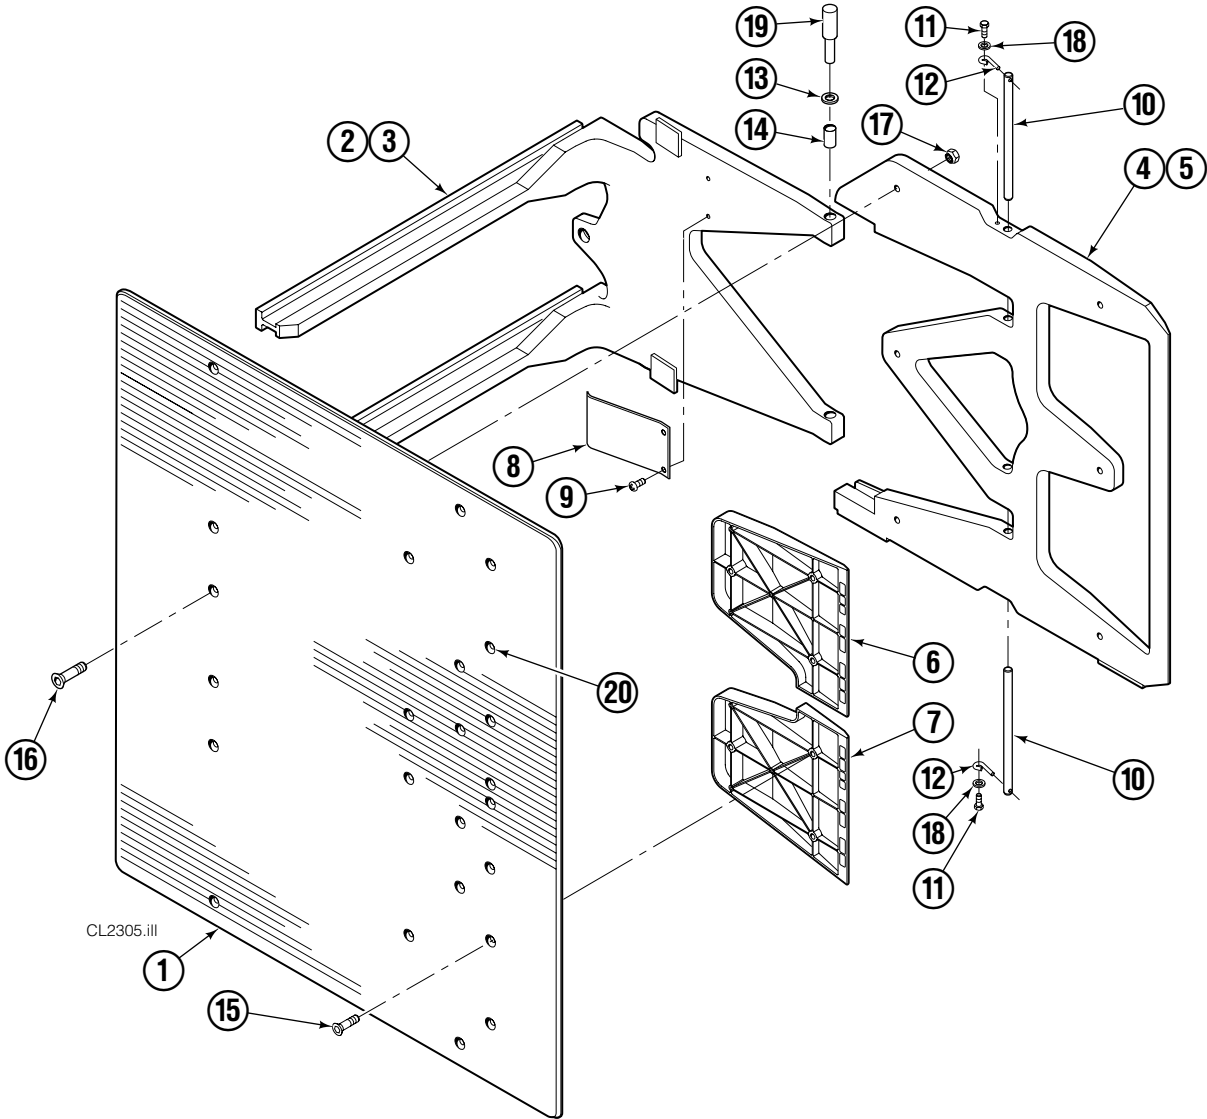

Arms and Pads

35D							
REF	QTY	PART NO.	DESCRIPTION	REF	QTY	PART NO.	DESCRIPTION
1	2	222707	Contact Pad	11	4	765329	Capscrew, M8 x 20
2	1	221384	Arm – LH	12	4	6020429	Eye Pin
3	1	221402	Arm – RH	13	8	675620	Washer, M10
4	1	6030012	Stabilizer – LH	14	8	200590	Bushing
5	1	6030032	Stabilizer – RH	15	12	766646	Capscrew, M10 x 20
6	2	6029740	Filler Block – LH Upper/RH Lower	16	12	768706	Capscrew, M12 x 35
7	2	6028757	Filler Block – LH Lower/RH Upper	17	12	683170	Nut
8	2	210154	Spring	18	4	787398	Washer, M8
9	4	203405	Capscrew, M10 x 16	19	1	675626	Bushing Driver Tool
10	4	210161	Pin	20	▲	676841	Contact Pad Repair Kit

Reference: 6030089 Common Parts, 6029991 Stabilizer Group, SK-6390, S-4217, S-21432, S-21433, S-21431.

▲ Repairs one hole.