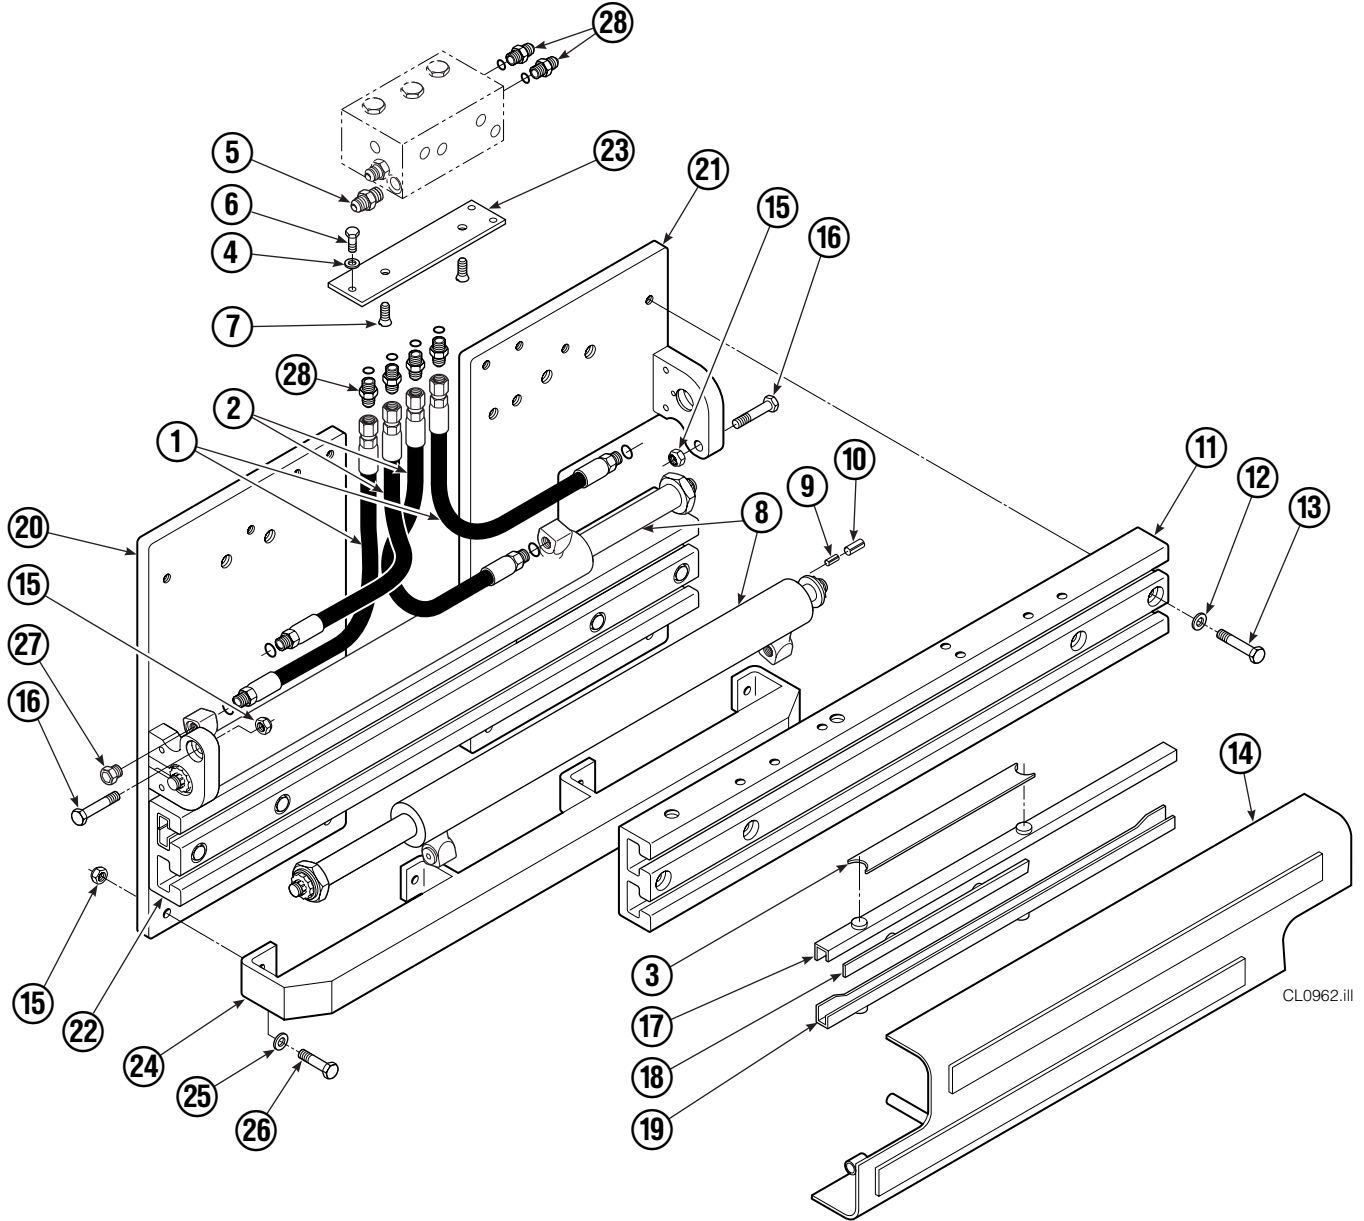

Internet: www.cascorp.com

Safety Decals

REF	QTY	PART NO.	DESCRIPTION
1	1	679150	No Step Decal
2	2	665595	No Hand Hold Decal
3	1	679059	Quick Change Hook Decal

Publications

PART NO.	DESCRIPTION
670487	Service Manual
670834	Operators Guide
670488	Installation Instructions
680664	Servicing Cascade Cylinders-VHS
679929	Tool Catalog
673964	Literature Index Order Form

Base Unit Group

CL0962.iii

35D							
REF	QTY	PART NO.	DESCRIPTION	REF	QTY	PART NO.	DESCRIPTION
1	2	210436	Hose, 24.75 in.	15	6	773842	Nut, M12
2	2	210449	Hose, 18.25 in.	16	2	768414	Capscrew, M12x65
3	1	675326	Shim Kit ■	17	4	208858	Bearing
4	2	209021	Washer, M10	18	4	667663	Bearing
5	1	601377	Fitting, 8-8	19	4	208857	Bearing
6	2	684594	Capscrew, M10x20	20	1	220996	Mounting Plate - RH
7	2	766646	Capscrew, M10x20	21	1	220997	Mounting Plate - LH
8	2	671573	Cylinder ▲	22	1	221417	Frame - Lower
9	2	768953	Roll Pin - Inner	23	1	669957	Plate
10	2	769009	Roll Pin - Outer	24	1	671545	Bumper - Lower
11	1	221280	Frame - Upper	25	4	202348	Washer, M12
12	8	667910	Washer	26	4	768556	Capscrew, M12x45
13	8	684659	Capscrew, M12x75	27	2	602580	Fitting, 8
14	1	672331	Bumper	28	6	611288	Fitting, 6-8

■ Includes two .015 in. Shims, and eight .020 in. Shims.

▲ See Cylinder page for parts breakdown.

Reference: Base Unit 221353, SK-6390 R-3.

Cylinder

35D			
REF	QTY	PART NO.	DESCRIPTION
		671573	Cylinder Assembly
1	2	6510	Cotter Pin ■
2	2	667624	Nut Retainer ■
3	2	667625	Nut ■
4	1	671574	Shell
5	1	602580	Fitting
6	1	558400	Piston
7	1	2716	O-Ring ▲
8	1	662454	Seal ▲
9	1	667626	Washer
10	1	2787	O-Ring ▲
11	1	615130	Back-Up Ring ▲
12	1	667917	Retainer
13	1	662448	Seal ▲
14	1	638243	Nylon Ring ▲
15	1	636853	Wiper ▲
16	1	668031	Nut
17	1	671571	Rod
18	1	671049	Seal Loader, Piston ▲
19	1	671052	Seal Loader, Retainer ▲
		667995	Service Kit