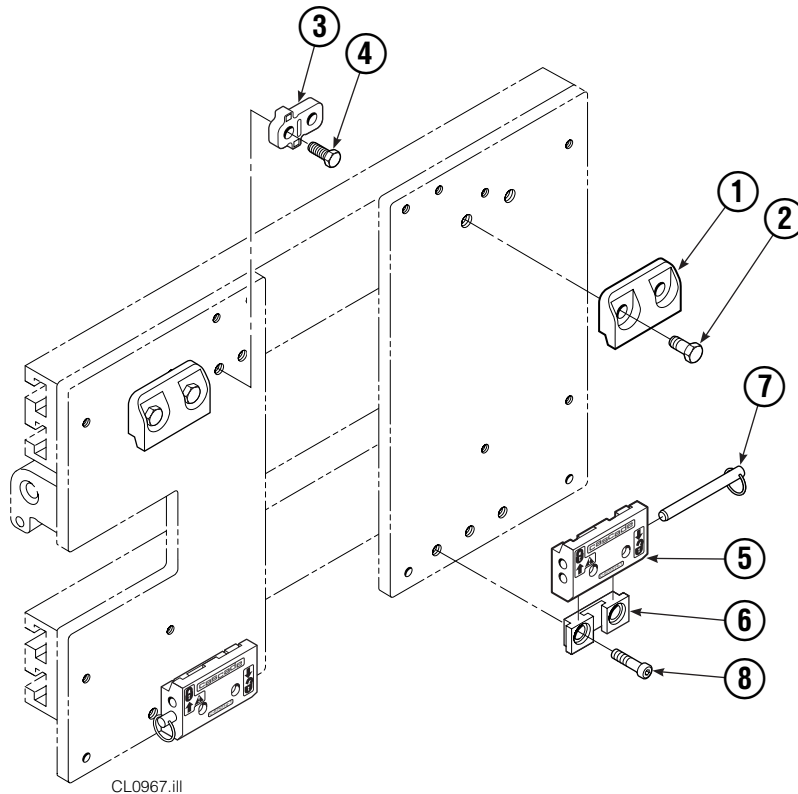

● Included in Service Kit 667513.

■ For eliminating regeneration circuit only. See Technical Bulletin 121.

Reference: SK-5302.

Arms and Pads

35D							
REF	QTY	PART NO.	DESCRIPTION	REF	QTY	PART NO.	DESCRIPTION
1	2	222707	Contact Pad	11	4	765329	Capscrew, M8 x 20
2	1	221384	Arm – LH	12	4	6020429	Eye Pin
3	1	221402	Arm – RH	13	8	675620	Washer, M10
4	1	6030012	Stabilizer – LH	14	8	200590	Bushing
5	1	6030032	Stabilizer – RH	15	12	766646	Capscrew, M10 x 20
6	2	6029740	Filler Block – LH Upper/RH Lower	16	12	768706	Capscrew, M12 x 35
7	2	6028757	Filler Block – LH Lower/RH Upper	17	12	683170	Nut
8	2	210154	Spring	18	4	787398	Washer, M8
9	4	203405	Capscrew, M10 x 16	19	1	675626	Bushing Driver Tool
10	4	210161	Pin	20	▲	676841	Contact Pad Repair Kit

Reference: 6030089 Common Parts, 6029991 Stabilizer Group, SK-6390, S-4217, S-21432, S-21433, S-21431.

▲ Repairs one hole.

Backrest Group

35D			
REF	QTY	PART NO.	DESCRIPTION
		221577	Backrest Group
1	1	669897	Backrest
2	8	768810	Capscrew, M10x30
3	8	667910	Washer, M10
4	8	674356	Tube End

Reference: SK-6390.

Quick-Change Mounting Group

CL0967.ill

REF	QTY	ITA II	DESCRIPTION
		PART NO.	
		211162	Upper Mounting Group ▲
		211174	Lower Mounting Group ●
1	2	210491	Upper Hook
2	4	768577	Capscrew, M20 x 35
3	1	212999	Center Key
4	2	211129	Capscrew, M16 x 35
5	2	675514	Lower Hook
6	2	675515	Guide
7	2	678832	Pin
8	4	211180	Capscrew, M16 x 30