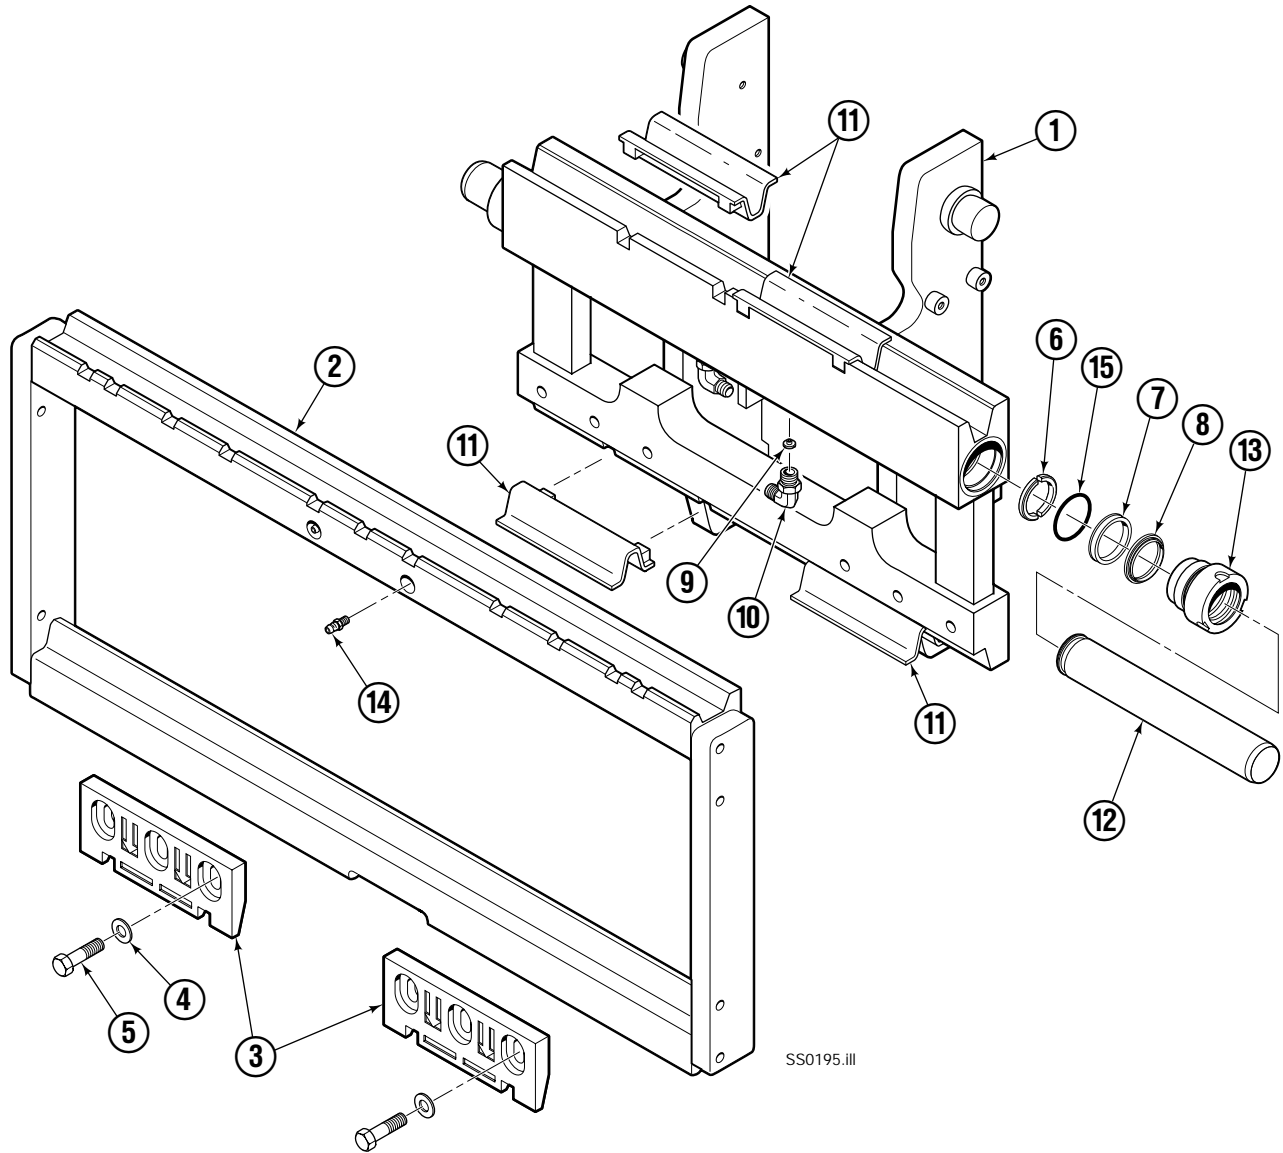

Parts Manual

Model Integral Sideshifter

Serial Number 50B-SSI-A020R0

cascade[®]
corporation

For Technical Assistance call: 800-227-2233, Fax: 888-329-8207

To Order Parts call: 888-227-2233, Fax: 888-329-0234

OR

Write: Cascade Corporation, P.O. Box 20187, Portland, OR 97220

Internet: www.cascorp.com

Integral Sideshifter

50B			
REF	QTY	PART NO.	DESCRIPTION
1	1	6009159	Carriage
2	1	798715	Frame
3	2	797084	Lower Hook
4	6	200456	Washer
5	6	763021	Capscrew
6	4	797087	Bearing ●
7	2	797091	Seal ●
8	2	797090	Wiper ●
9	2	564226	Restrictor Washer ◆
10	2	601676	Fitting, 6-6 ■
11	4	797088	Bearing
12	2	222344	Rod
13	2	220434	Retainer
14	2	7403	Grease Fitting
15	2	218228	O-Ring ●