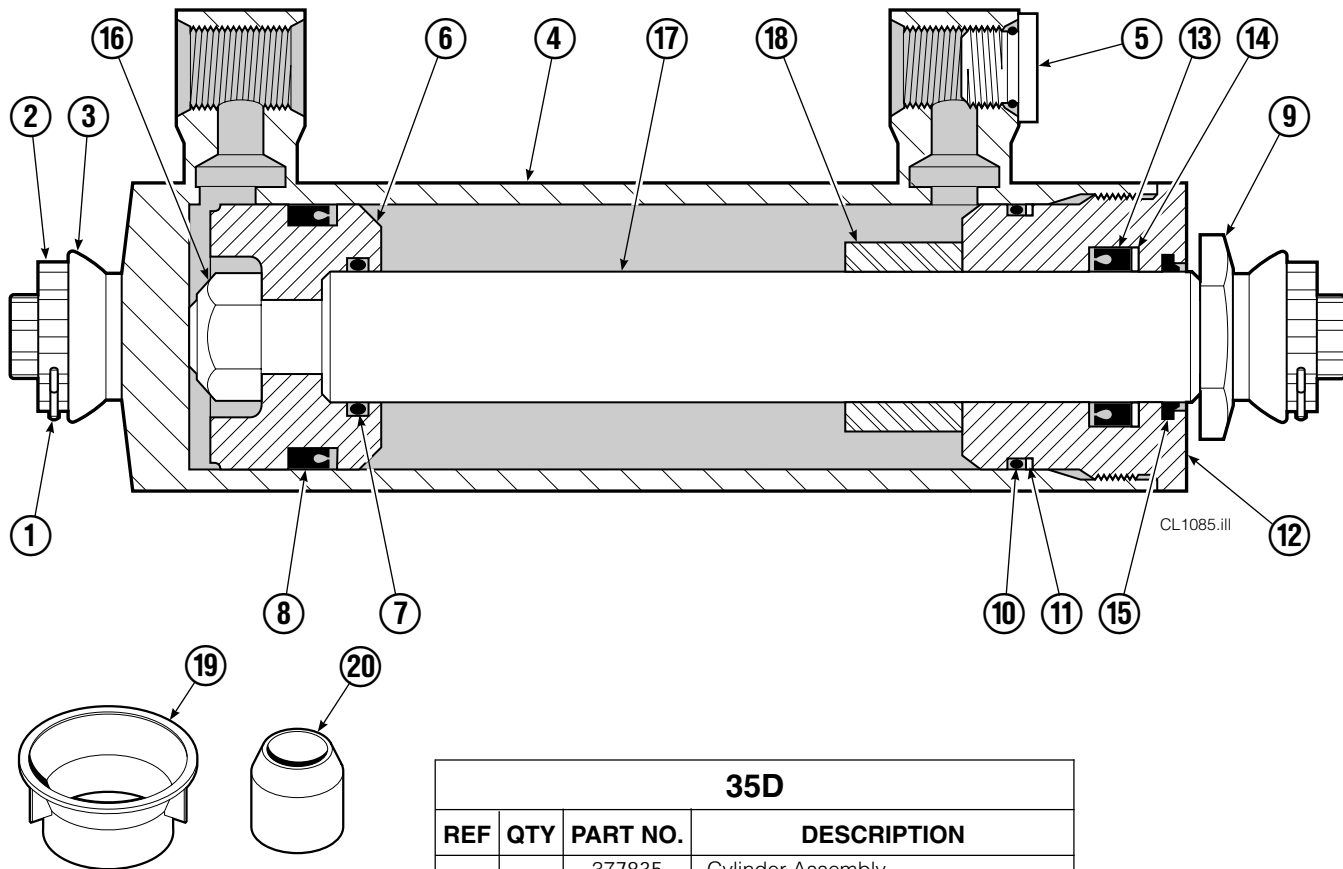

Base Unit Group

CL1114.iii

35D

REF	QTY	PART NO.	DESCRIPTION	REF	QTY	PART NO.	DESCRIPTION
1	2	210436	Hose, 34.75 in.	16	2	768414	Capscrew, M12x65
2	2	381034	Hose, 13.75 in.	17	4	208858	Bearing
3	1	675326	Shim Kit ■	18	4	667663	Bearing
4	2	209021	Washer, M10	19	4	208857	Bearing
5	1	601377	Fitting, 8-8	20	1	3012045	Mounting Plate - RH
6	2	684594	Capscrew, M10x20	21	1	3012044	Mounting Plate - LH
7	2	766646	Capscrew, M10x20	22	1	3012117	Frame - Lower
8	2	377835	Cylinder ▲	23	1	669957	Plate
9	2	768953	Roll Pin - Inner	24	1	671545	Bumper - Lower
10	2	769009	Roll Pin - Outer	25	4	683001	Washer
11	1	3012116	Frame - Upper	26	4	768556	Capscrew, M12x45
12	8	202251	Washer	27	2	602580	Fitting, 8
13	8	684659	Capscrew, M12x75	28	6	611288	Fitting, 6-8
14	1	325114	Bumper	29	4	688387	Nut
15	2	763025	Nut, M12				

■ Includes two .015 Shims, and eight .020 Shims.

▲ See Cylinder page or parts breakdown.

Reference: Base Unit 6014243, SK-6390.

Cylinder

35D			
REF	QTY	PART NO.	DESCRIPTION
		377835	Cylinder Assembly
1	2	6510	Cotter Pin ■
2	2	667624	Nut Retainer ■
3	2	667625	Nut ■
4	1	564566	Shell
5	2	602580	Fitting
6	1	558400	Piston
7	1	2716	O-Ring ▲
8	1	662454	Seal ▲
9	1	667626	Washer
10	1	2787	O-Ring ▲
11	1	615130	Back-Up Ring ▲
12	1	667917	Retainer
13	1	662448	Seal ▲
14	1	638243	Nylon Ring ▲
15	1	636853	Wiper ▲
16	1	667623	Nut
17	1	564567	Rod
18	1	—	Spacer
19	1	671049	Seal Loader, Piston ▲
20	1	671052	Seal Loader, Retainer ▲
		667995	Service Kit