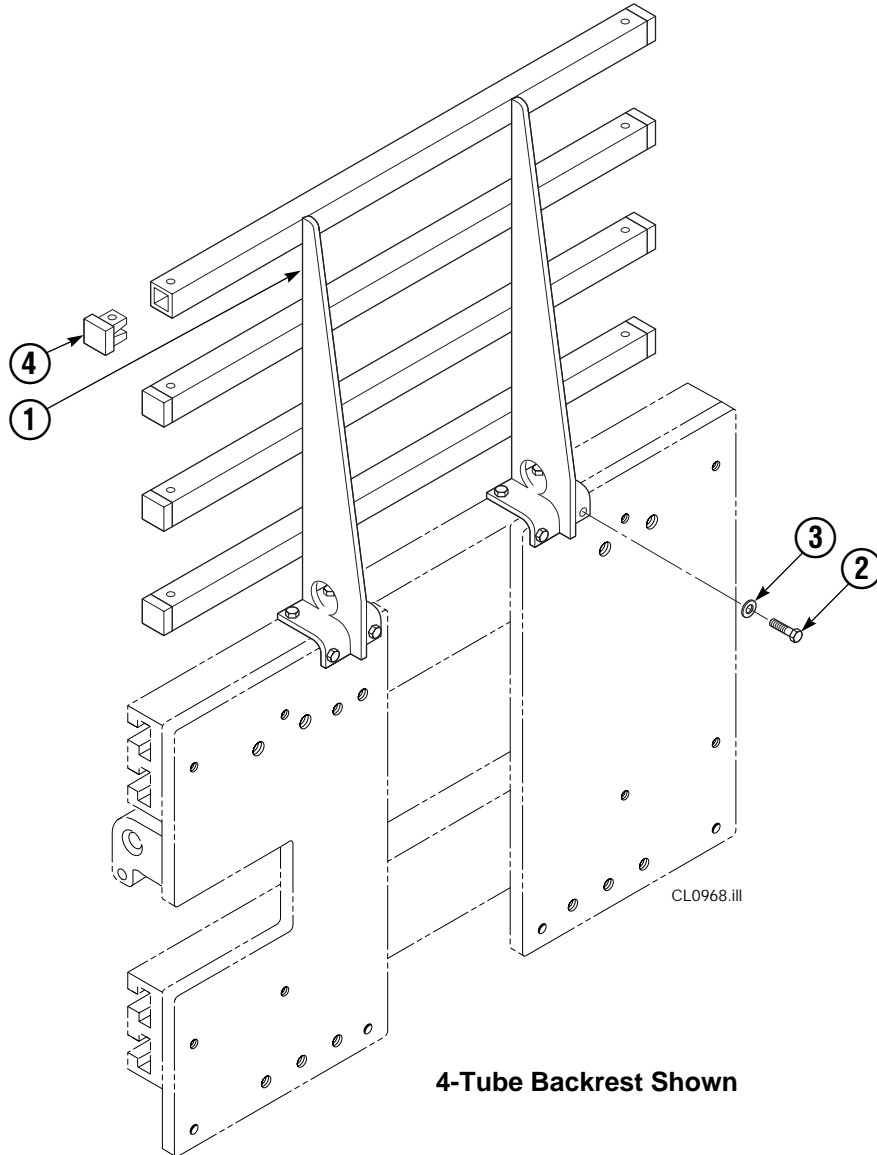

■ Includes two .015 Shims, and eight .020 Shims.

▲ See Cylinder page or parts breakdown.

Reference: Base Unit 6014243, SK-6390.

Cylinder

35D			
REF	QTY	PART NO.	DESCRIPTION
		377835	Cylinder Assembly
1	2	6510	Cotter Pin ■
2	2	667624	Nut Retainer ■
3	2	667625	Nut ■
4	1	564566	Shell
5	2	602580	Fitting
6	1	558400	Piston
7	1	2716	O-Ring ▲
8	1	662454	Seal ▲
9	1	667626	Washer
10	1	2787	O-Ring ▲
11	1	615130	Back-Up Ring ▲
12	1	667917	Retainer
13	1	662448	Seal ▲
14	1	638243	Nylon Ring ▲
15	1	636853	Wiper ▲
16	1	667623	Nut
17	1	564567	Rod
18	1	—	Spacer
19	1	671049	Seal Loader, Piston ▲
20	1	671052	Seal Loader, Retainer ▲
		667995	Service Kit

● Included in Service Kit 667513.

■ For eliminating regeneration circuit only. See Technical Bulletin 121.

Reference: SK-5302.

Arms and Pads

35D							
REF	QTY	PART NO.	DESCRIPTION	REF	QTY	PART NO.	DESCRIPTION
1	1	222369	Contact Pad, LH	10	4	210161	Pin
	1	222369	Contact Pad, RH	11	4	787372	Capscrew, M8 x 20
2	1	220959	Arm - LH	12	4	682999	Eye Pin
3	1	221088	Arm - RH	13	8	675620	Washer, M10
4	1	210403	Stabilizer - LH	14	8	200590	Bushing
5	1	210406	Stabilizer - RH	15	12	766646	Capscrew, M10 x 20
6	2	210180	Filler Block - LH Upper/RH Lower	16	12	768706	Capscrew, M12 x 35
7	2	210179	Filler Block - RH Lower/RH Upper	17	12	773842	Nut, M12
8	2	210154	Spring	18	▲	676841	Contact Pad Repair Kit
9	4	203405	Capscrew, M10 x 16	19	4	787398	Washer, M8
10	4	210161	Pin	20	1	675626	Tool - Bushing Driver
11	4	787372	Capscrew, M8 x 20				

Reference: 210409, 210495, SK-6390.

▲ Repairs one hole.

Backrest Group

35D			
REF	QTY	PART NO.	DESCRIPTION
		221577	Backrest Group
1	1	669897	Backrest
2	8	768810	Capscrew, M10x30
3	8	667910	Washer, M10
4	8	674356	Tube End