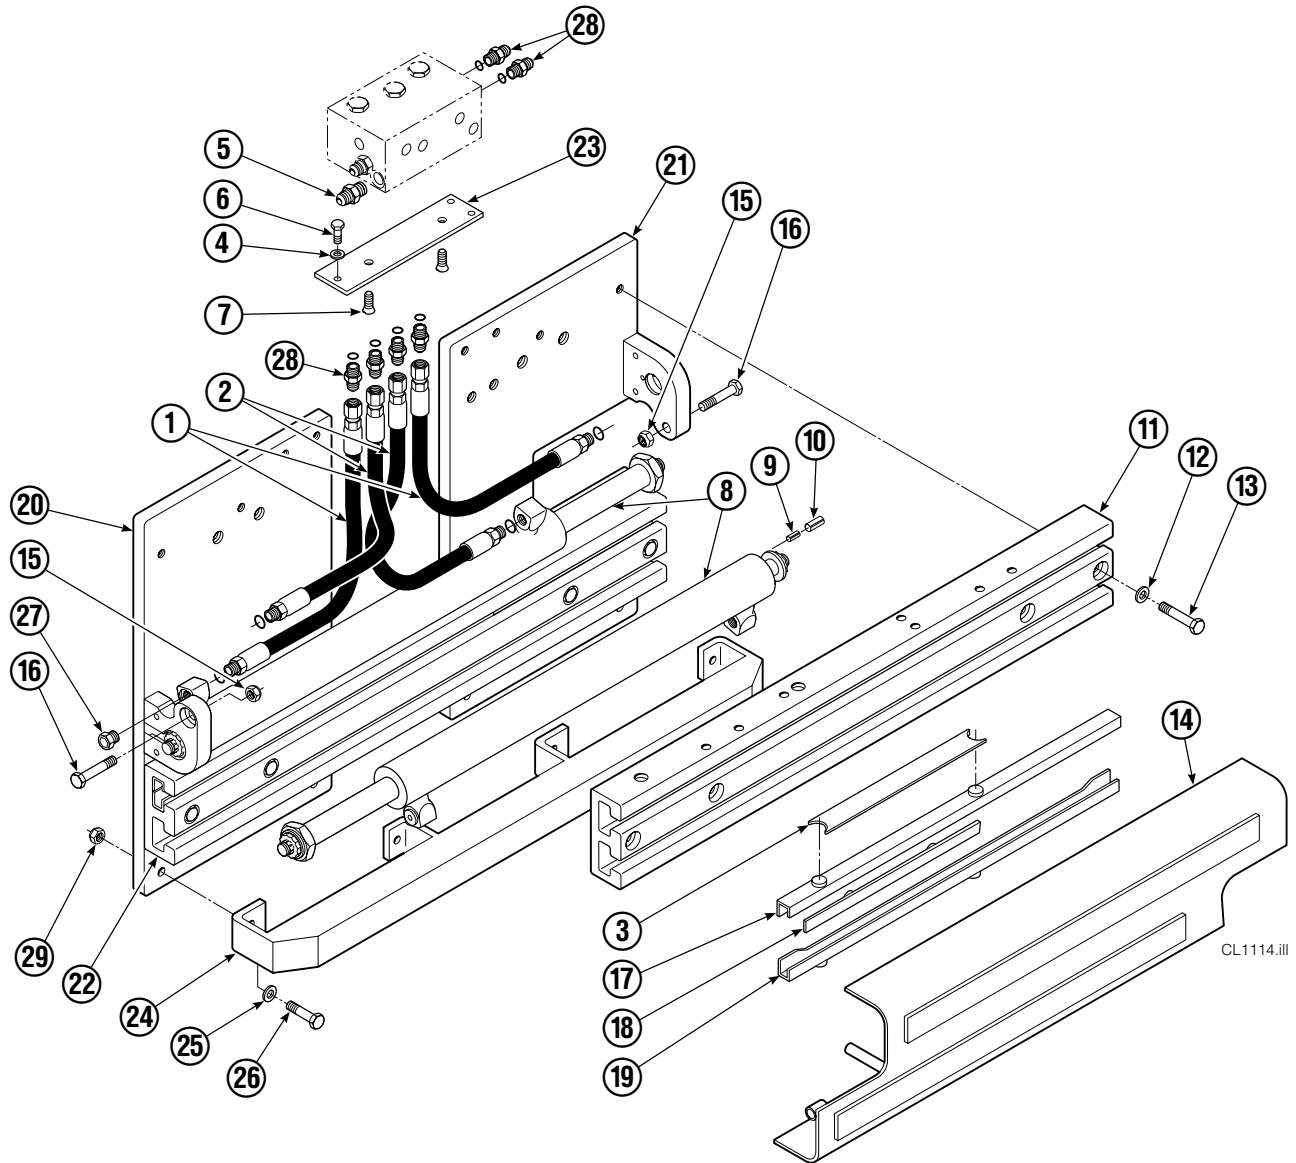

Internet: www.cascorp.com

Safety Decals

REF	QTY	PART NO.	DESCRIPTION
1	1	679150	No Step Decal
2	2	665595	No Hand Hold Decal
3	1	679059	Quick Change Hook Decal

Publications

GA0006.eps

PART NO.	DESCRIPTION
670487	Service Manual
670834	Operators Guide
670488	Installation Instructions
680664	Servicing Cascade Cylinders-VHS
679929	Tool Catalog
673964	Literature Index Order Form

Base Unit Group

CL1114.iii

35D

REF	QTY	PART NO.	DESCRIPTION	REF	QTY	PART NO.	DESCRIPTION
1	2	210436	Hose, 34.75 in.	16	2	768414	Capscrew, M12x65
2	2	381034	Hose, 13.75 in.	17	4	208858	Bearing
3	1	675326	Shim Kit ■	18	4	667663	Bearing
4	2	209021	Washer, M10	19	4	208857	Bearing
5	1	601377	Fitting, 8-8	20	1	3012045	Mounting Plate - RH
6	2	684594	Capscrew, M10x20	21	1	3012044	Mounting Plate - LH
7	2	766646	Capscrew, M10x20	22	1	3012117	Frame - Lower
8	2	377835	Cylinder ▲	23	1	669957	Plate
9	2	768953	Roll Pin - Inner	24	1	671545	Bumper - Lower
10	2	769009	Roll Pin - Outer	25	4	683001	Washer
11	1	3012116	Frame - Upper	26	4	768556	Capscrew, M12x45
12	8	202251	Washer	27	2	602580	Fitting, 8
13	8	684659	Capscrew, M12x75	28	6	611288	Fitting, 6-8
14	1	325114	Bumper	29	4	688387	Nut
15	2	763025	Nut, M12				

■ Includes two .015 Shims, and eight .020 Shims.

▲ See Cylinder page or parts breakdown.

Reference: Base Unit 6014243, SK-6390.

Cylinder

35D			
REF	QTY	PART NO.	DESCRIPTION
		377835	Cylinder Assembly
1	2	6510	Cotter Pin ■
2	2	667624	Nut Retainer ■
3	2	667625	Nut ■
4	1	564566	Shell
5	2	602580	Fitting
6	1	558400	Piston
7	1	2716	O-Ring ▲
8	1	662454	Seal ▲
9	1	667626	Washer
10	1	2787	O-Ring ▲
11	1	615130	Back-Up Ring ▲
12	1	667917	Retainer
13	1	662448	Seal ▲
14	1	638243	Nylon Ring ▲
15	1	636853	Wiper ▲
16	1	667623	Nut
17	1	564567	Rod
18	1	—	Spacer
19	1	671049	Seal Loader, Piston ▲
20	1	671052	Seal Loader, Retainer ▲
		667995	Service Kit