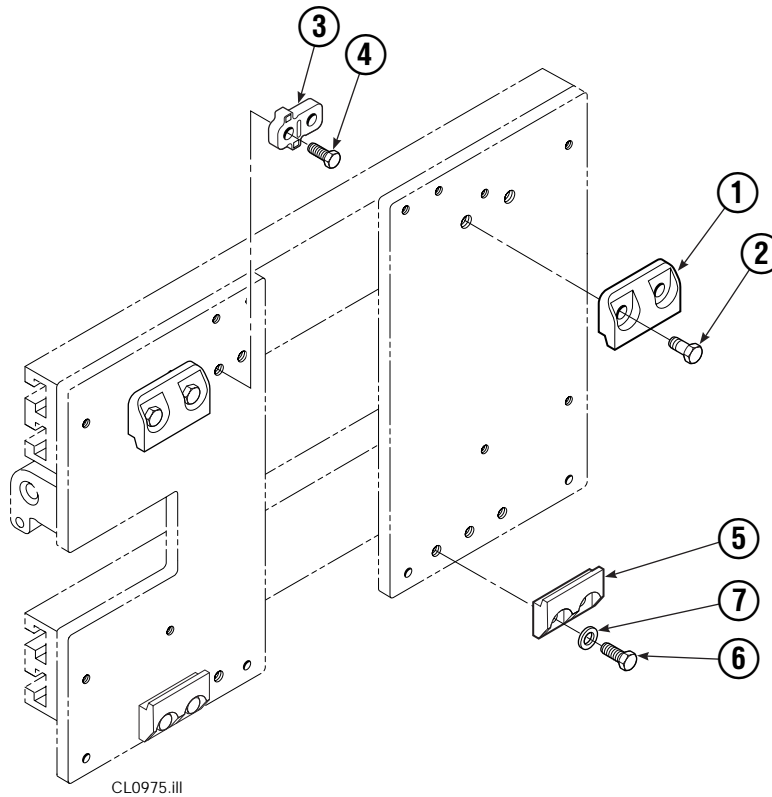

● Included in Service Kit 667513.

■ For eliminating regeneration circuit only. See Technical Bulletin 121.

Reference: SK-5302.

Arms and Pads

35D							
REF	QTY	PART NO.	DESCRIPTION	REF	QTY	PART NO.	DESCRIPTION
1	1	222369	Contact Pad, LH	10	4	210161	Pin
	1	222369	Contact Pad, RH	11	4	787372	Capscrew, M8 x 20
2	1	220959	Arm - LH	12	4	682999	Eye Pin
3	1	221088	Arm - RH	13	8	675620	Washer, M10
4	1	210403	Stabilizer - LH	14	8	200590	Bushing
5	1	210406	Stabilizer - RH	15	12	766646	Capscrew, M10 x 20
6	2	210180	Filler Block - LH Upper/RH Lower	16	12	768706	Capscrew, M12 x 35
7	2	210179	Filler Block - RH Lower/RH Upper	17	12	773842	Nut, M12
8	2	210154	Spring	18	▲	676841	Contact Pad Repair Kit
9	4	203405	Capscrew, M10 x 16	19	4	787398	Washer, M8
10	4	210161	Pin	20	1	675626	Tool - Bushing Driver
11	4	787372	Capscrew, M8 x 20				

Reference: 210409, 210495, SK-6390.

▲ Repairs one hole.

Backrest Group

35D			
REF	QTY	PART NO.	DESCRIPTION
		221577	Backrest Group
1	1	669897	Backrest
2	8	768810	Capscrew, M10x30
3	8	667910	Washer, M10
4	8	674356	Tube End

Reference: SK-6390.

Bolt-On Mounting Group

REF	QTY	ITA II	DESCRIPTION
		PART NO.	
		211162	Upper Mounting Group ▲
		211173	Lower Mounting Group ●
1	2	210491	Upper Hook
2	4	768577	Capscrew, M20 x 35
3	1	212999	Center Key
4	2	211129	Capscrew, M16 x 35
5	2	675968	Lower Hook
6	4	211128	Capscrew, M16 x 30
7	4	211179	Washer, M16