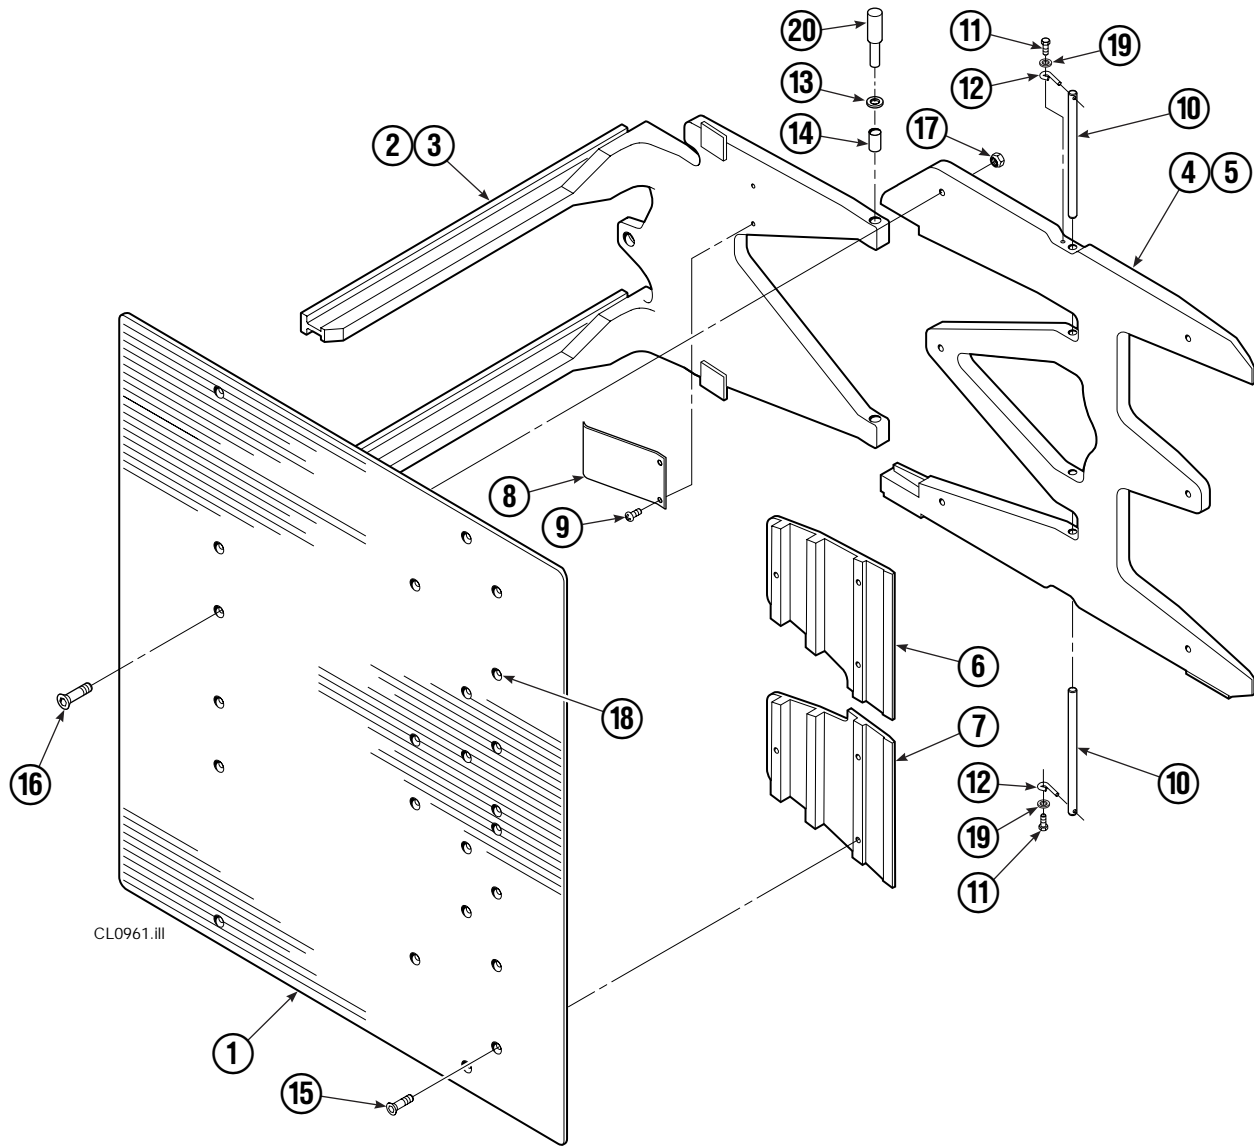

Arms and Pads

35D							
REF	QTY	PART NO.	DESCRIPTION	REF	QTY	PART NO.	DESCRIPTION
1	1	222369	Contact Pad, LH	10	4	210161	Pin
	1	222369	Contact Pad, RH	11	4	787372	Capscrew, M8 x 20
2	1	220959	Arm - LH	12	4	682999	Eye Pin
3	1	221088	Arm - RH	13	8	675620	Washer, M10
4	1	210403	Stabilizer - LH	14	8	200590	Bushing
5	1	210406	Stabilizer - RH	15	12	766646	Capscrew, M10 x 20
6	2	210180	Filler Block - LH Upper/RH Lower	16	12	768706	Capscrew, M12 x 35
7	2	210179	Filler Block - RH Lower/RH Upper	17	12	773842	Nut, M12
8	2	210154	Spring	18	▲	676841	Contact Pad Repair Kit
9	4	203405	Capscrew, M10 x 16	19	4	787398	Washer, M8
10	4	210161	Pin	20	1	675626	Tool - Bushing Driver
11	4	787372	Capscrew, M8 x 20				

Reference: 210409, 210495, SK-6390.

▲ Repairs one hole.