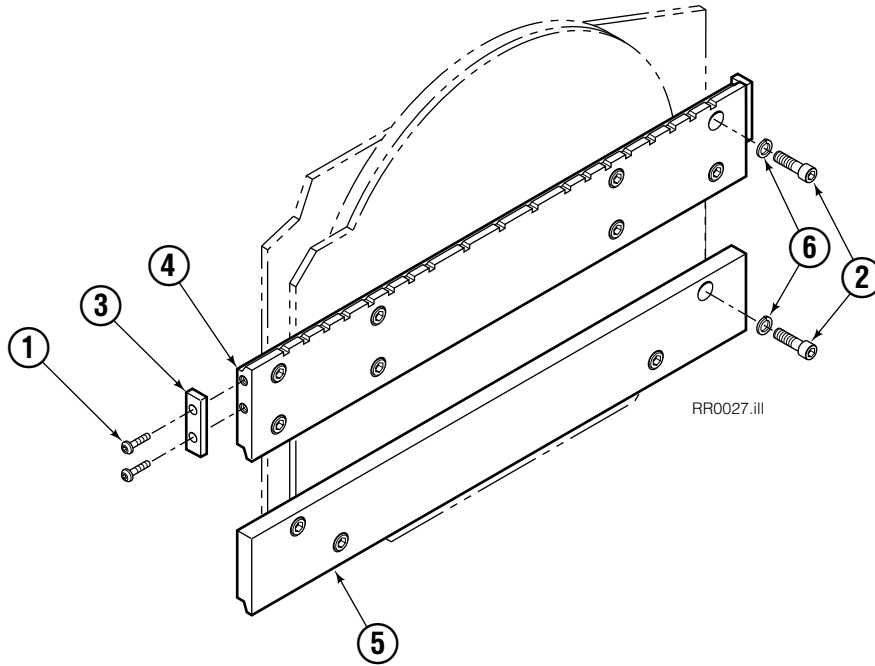

Fork Bar Group

100D			
REF	QTY	PART NO.	DESCRIPTION
		206779	Fork Bar Group
1	4	4880	Capscrew, 1/2 NC x 1.0 GR8
2	18	607103	Capscrew, 3/4 NC x 1.50 GR8
3	2	606988	Keeper
4	1	625527	Upper Bar
5	1	625528	Lower Bar
6	18	6448	Lockwasher, 3/4 ID