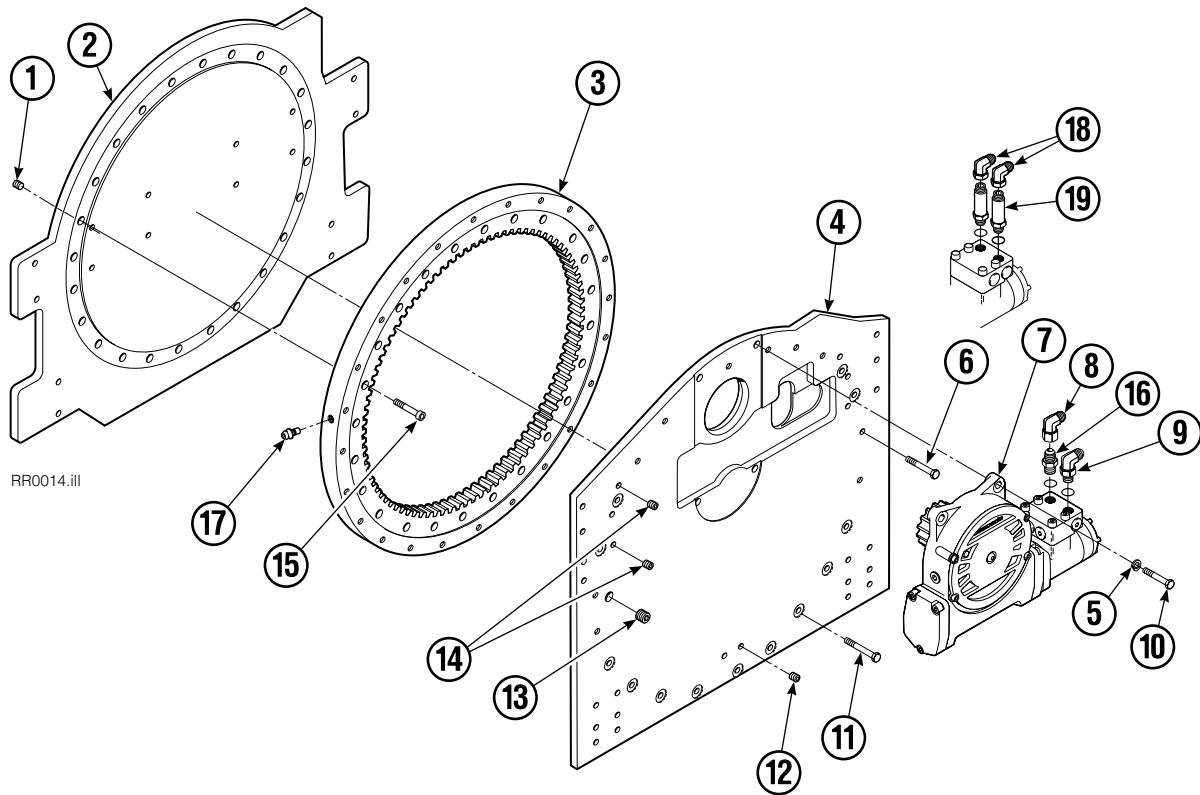

Internet: www.cascorp.com

Safety Decals

REF	QTY	PART NO.	DESCRIPTION
1	1	679150	No Step Decal

Publications

PART NO.	DESCRIPTION
672946	Service Manual
672714	Operators Guide
668987	Installation Instructions
679929	Tool Catalog
673964	Literature Index Order Form

Base Unit Group

100D			
REF	QTY	PART NO	DESCRIPTION
		682647	Base Unit Group
1	10	631428	Plug
2	1	670669	Faceplate
3	1	672830	Bearing Assembly
4	1	682649	Baseplate
5	4	6290	Lockwasher
6	11	643538	Capscrew, 1/2 NC x 1.50 GR8
7	1	675639	Drive Group ●
8	1	605761	Fitting – Class III only, 8-8
9	1	601250	Fitting – Class III only, 8-8
10	4	661742	Capscrew, 1/2 NC x 1.25 GR5
11	13	643539	Capscrew, 1/2 NC x 1.75 GR8
12	2	631427	Plug
13	1	6605	Plug
14	6	631385	Plug
15	24	4506	Capscrew, 1/2 NC x 1.50 GR8
16	1	601377	Fitting – Class III only, 8-8
17	1	7401	Grease Fitting
18	2	605761	Fitting – Class IV only, 8-8
19	2	611295	Fitting – Class IV only, 8-8
		672482	Bearing Service Kit

Adjustable Forks

100D						
REF	QTY	42" PART NO.	48" PART NO.	54" PART NO.	60" PART NO.	DESCRIPTION
		672281	672282	672283	672284	Fork Assembly
1	1	645614	645615	645616	645617	● Fork
2	1	622897	622897	622897	622897	Handle
3	1	8007	8007	8007	8007	Rivet
4	1	622898	622898	622898	622898	Spring
5	1	622899	622899	622899	622899	Pin
6	1	689280	689280	689280	689280	■ Middle Hook