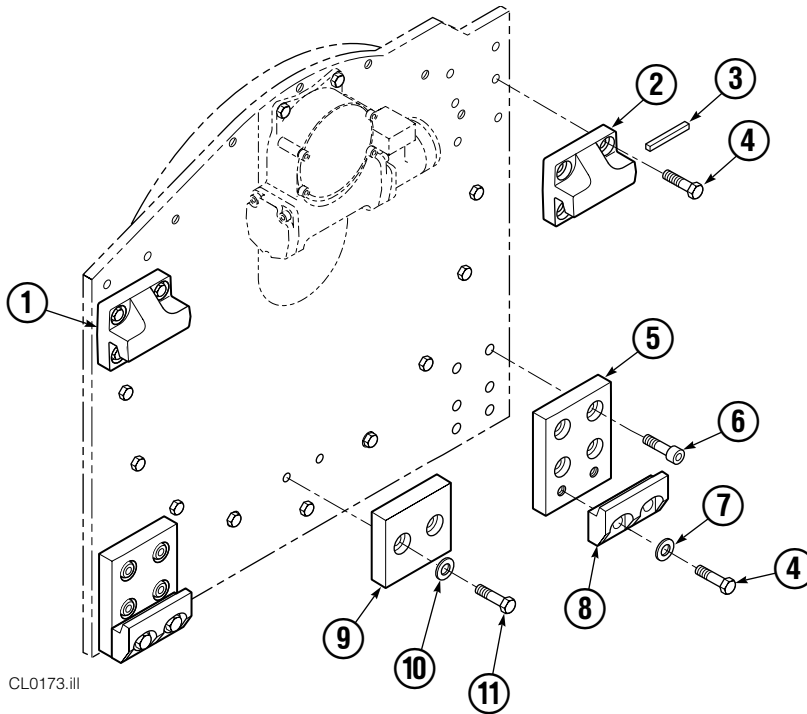

Adjustable Forks

100D						
REF	QTY	42" PART NO.	48" PART NO.	54" PART NO.	60" PART NO.	DESCRIPTION
		672281	672282	672283	672284	Fork Assembly
1	1	645614	645615	645616	645617	● Fork
2	1	622897	622897	622897	622897	Handle
3	1	8007	8007	8007	8007	Rivet
4	1	622898	622898	622898	622898	Spring
5	1	622899	622899	622899	622899	Pin
6	1	689280	689280	689280	689280	■ Middle Hook

● Includes item 6 welded in place.

■ Required when using customer supplied forks.

Bolt-On Mounting Group

Class III, 0°			
REF	QTY	PART NO.	DESCRIPTION
		676274	Mounting Group
1	1	670684	Upper Hook – LH
2	1	670685	Upper Hook – RH
3	1	670704	Stop Kit
4	12	667369	Capscrew, 5/8 NC x 1.25
5	2	670668	Spacer
6	8	622467	Capscrew, 5/8 NC x 1.25
7	4	667225	Washer
8	2	675969	Lower Hook
9	1	670687	Center Spacer
10	2	6372	Lockwasher, 1/2 in. ID
11	2	3655	Capscrew, 1/2 NC x 1.50