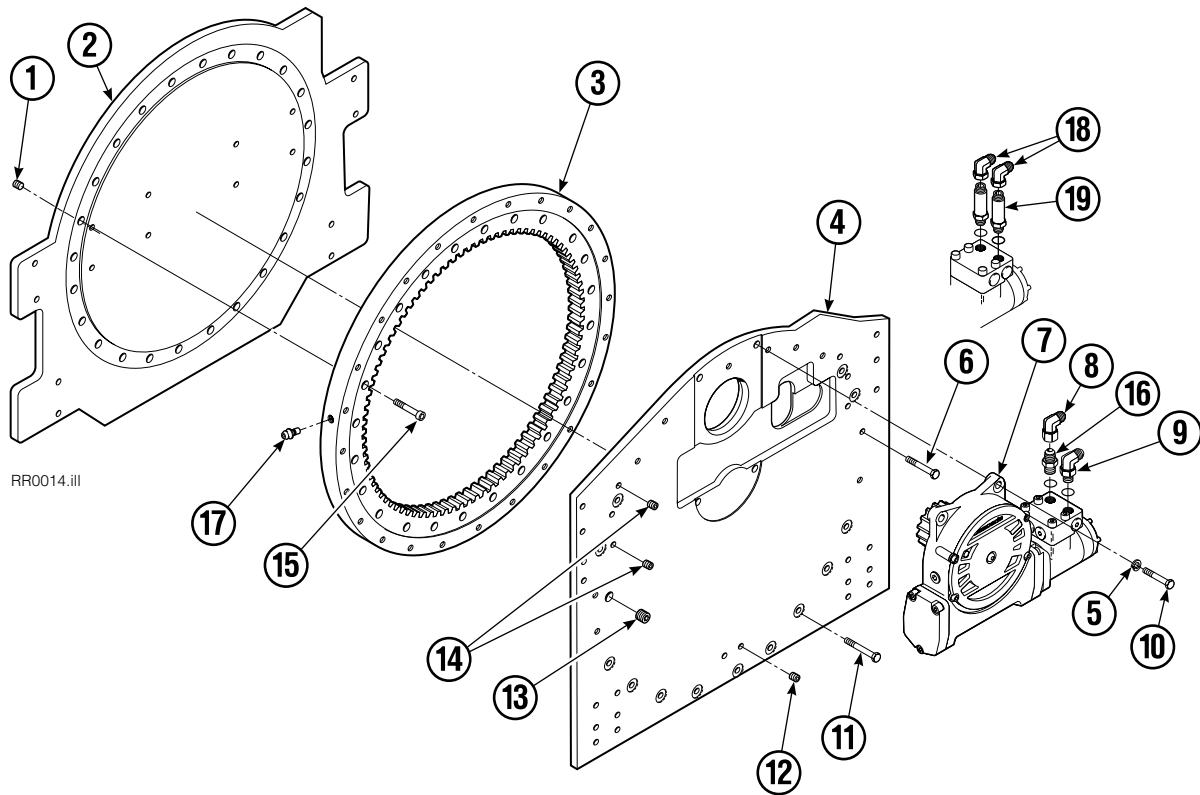

Internet: www.cascorp.com

Base Unit Group

RR0014.iii

100D			
REF	QTY	PART NO	DESCRIPTION
		682647	Base Unit Group
1	10	631428	Plug
2	1	670669	Faceplate
3	1	672830	Bearing Assembly
4	1	682649	Baseplate
5	4	6290	Lockwasher
6	11	643538	Capscrew, 1/2 NC x 1.50 GR8
7	1	675639	Drive Group ●
8	1	605761	Fitting – Class III only, 8-8
9	1	601250	Fitting – Class III only, 8-8
10	4	661742	Capscrew, 1/2 NC x 1.25 GR5
11	13	643539	Capscrew, 1/2 NC x 1.75 GR8
12	2	631427	Plug
13	1	6605	Plug
14	6	631385	Plug
15	24	4506	Capscrew, 1/2 NC x 1.50 GR8
16	1	601377	Fitting – Class III only, 8-8
17	1	7401	Grease Fitting
18	2	605761	Fitting – Class IV only, 8-8
19	2	611295	Fitting – Class IV only, 8-8
		672482	Bearing Service Kit

Adjustable Forks

100D						
REF	QTY	42" PART NO.	48" PART NO.	54" PART NO.	60" PART NO.	DESCRIPTION
		672281	672282	672283	672284	Fork Assembly
1	1	645614	645615	645616	645617	● Fork
2	1	622897	622897	622897	622897	Handle
3	1	8007	8007	8007	8007	Rivet
4	1	622898	622898	622898	622898	Spring
5	1	622899	622899	622899	622899	Pin
6	1	689280	689280	689280	689280	■ Middle Hook