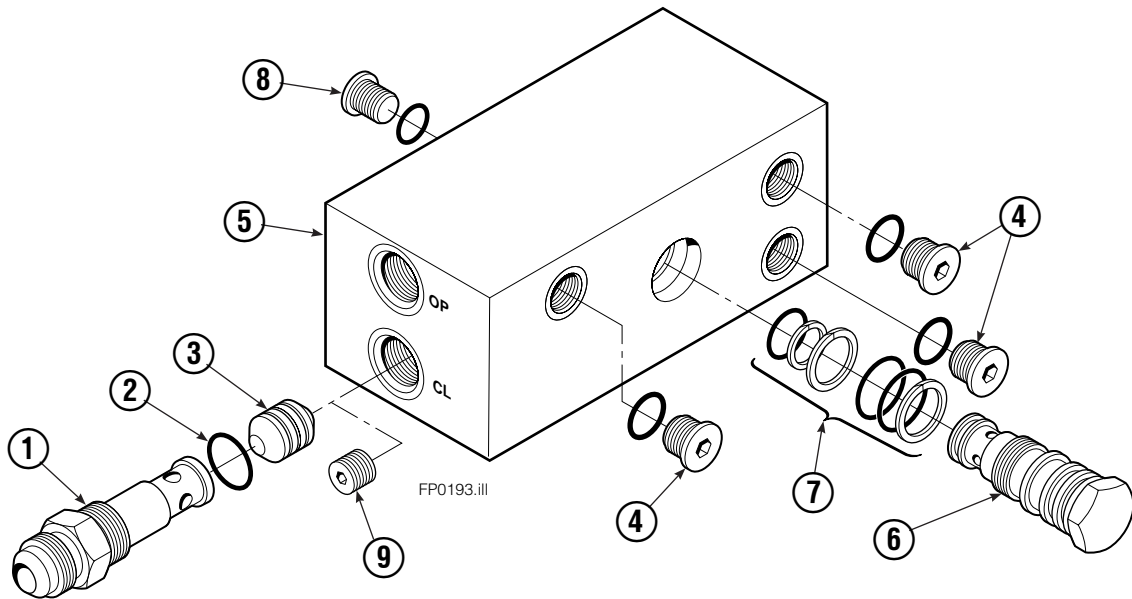

Hydraulic Valve Group

REF	QTY	PART NO	DESCRIPTION
		381520	Hydraulic Valve Group ★
		384642	Hose Group ▲
1	1	601377	Fitting, 8-8
2	1	643524	Capscrew
3	3	4750	Capscrew, .375x.750
4	4	611288	Fitting, 6-8
5	1	675057	Hose
6	1	201264	Hose
7	1	201264	Hose
8	1	675057	Hose
9	2	601676	Fitting-90, 6-6
10	2	617487	Elbow Restrictor
11	1	668861	Valve Assembly
12	1	844137	Bracket
13	2	7961	Roll Pins
14	2	7882	Roll Pins

★ Includes items 1-4 & 9-12 only.

▲ Includes items 5-8 only.

Reference: S-8704

Valve Assembly

REF	QTY	PART NO.	DESCRIPTION
		668861	Check Valve
1	1	667490	Special Fitting
● 2	2	2841	O-Ring
3	1	667471	Spool
4	3	609455	Fitting
5	1	668862	Valve Body
6	1	678270	Check Valve - V.P.O.
● 7	1	661347	Service Kit
8	1	604510	Fitting, 6
■ 9	1	676343	Regeneration Elimination Plug
		668864	Service Kit