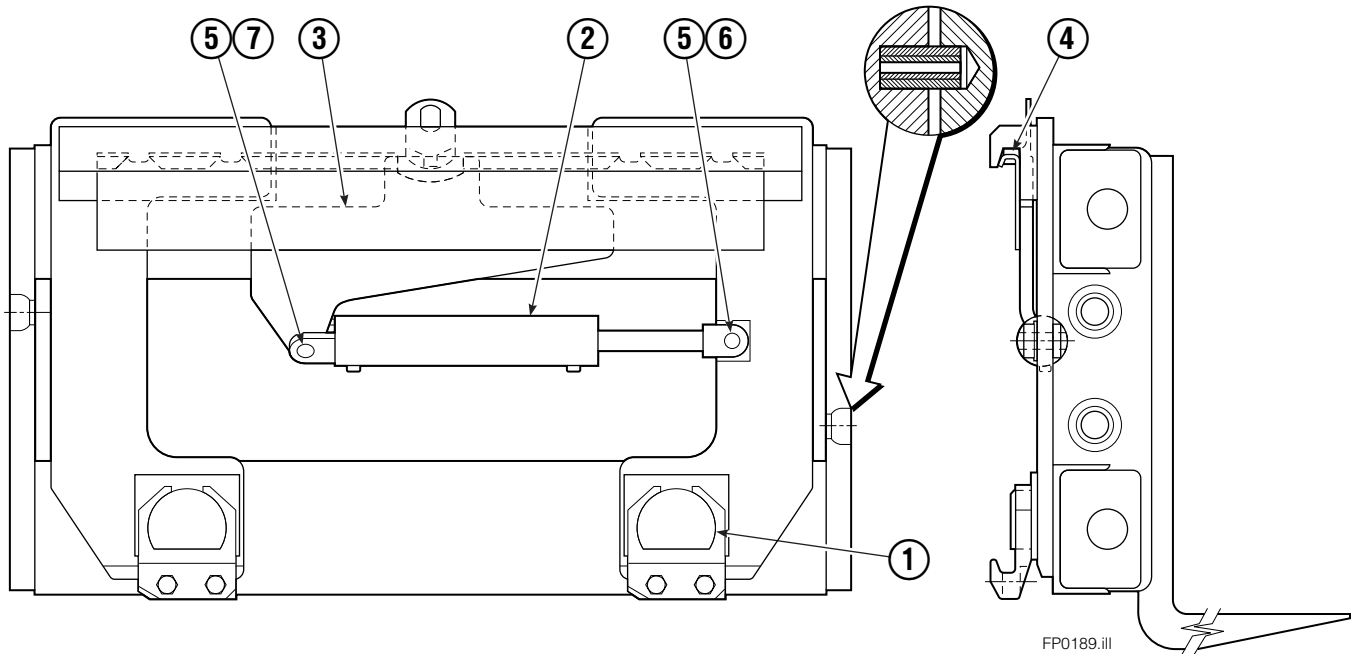

Reference: Hydraulic Group 381520
 Hose Group 384642
 Cylinder 384150
 Common Parts 381515

Common Parts Group

120/150C			
REF	QTY	PART NO.	DESCRIPTION
		381515	Common Parts Group
1	2	676650	Bearing - Lower
2	1	686243	Cylinder Assembly ▲
3	1	841031	Anchor Bracket Weldment
4	2	672018	Bearing Segment - Upper
5	2	686217	Cotter Pin
6	1	686214	Pin - Clevis
7	1	686215	Pin - Clevis