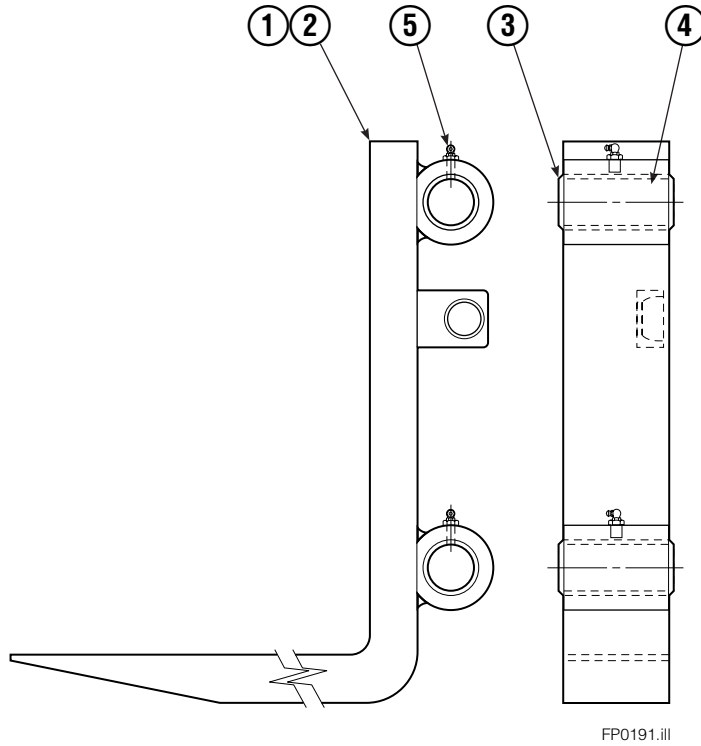

Fork Group

REF	QTY	PART NO.	DESCRIPTION
		214438	Fork Group
1	1	840241	Fork, L.H., 54 in.
2	1	840236	Fork, R.H., 54 in.
3	8	7223	Retaining Ring
4	4	828468	Bushing
5	4	828471	Lube Fitting