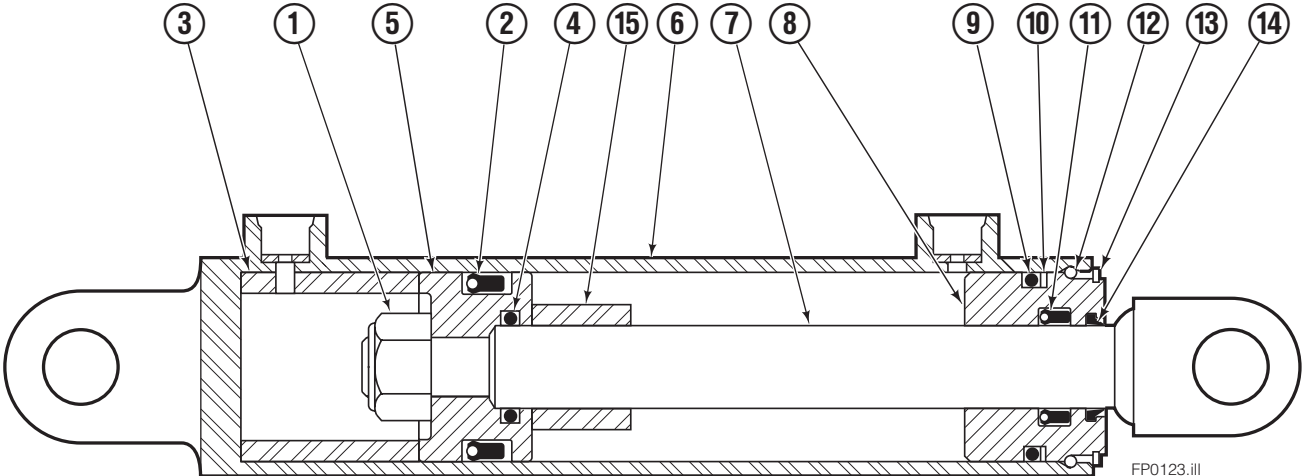

Reference: Hydraulic Group 381520
 Hose Group 384642
 Cylinder 384150
 Common Parts 381515

Common Parts Group

120/150C			
REF	QTY	PART NO.	DESCRIPTION
		381515	Common Parts Group
1	2	676650	Bearing - Lower
2	1	686243	Cylinder Assembly ▲
3	1	841031	Anchor Bracket Weldment
4	2	672018	Bearing Segment - Upper
5	2	686217	Cotter Pin
6	1	686214	Pin - Clevis
7	1	686215	Pin - Clevis

▲ See Sideshift Cylinder page for parts breakdown.

Sideshift Cylinder

FP0123.ill

REF	QTY	PART NO.	DESCRIPTION
		686243	Cylinder Assembly
1	1	561012	Nut
■ 2	1	662457	Seal
3	1	564562	Spacer – Head
■ 4	1	2718	O-Ring
5	1	561427	Piston
6	1	561422	Shell
7	1	561422	Rod
8	1	561428	Retainer
■ 9	1	2791	O-Ring
■ 10	1	615134	Back-up Ring
■ 11	1	662449	Seal
12	1	561429	Retaining Ring
13	1	7215	Snap Ring
■ 14	1	626468	Wiper
15	1	---	Spacer – Rod
		561430	Service Kit