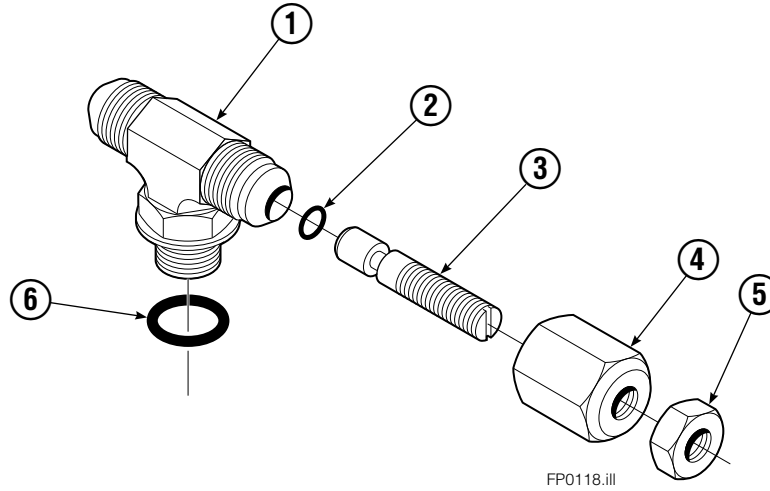

Hydraulic Valve Group

REF	QTY	PART NO	DESCRIPTION
		381520	Hydraulic Valve Group ★
		384642	Hose Group ▲
1	1	601377	Fitting, 8-8
2	1	643524	Capscrew
3	3	4750	Capscrew, .375x.750
4	4	611288	Fitting, 6-8
5	1	675057	Hose
6	1	201264	Hose
7	1	201264	Hose
8	1	675057	Hose
9	2	601676	Fitting-90, 6-6
10	2	617487	Elbow Restrictor
11	1	668861	Valve Assembly
12	1	844137	Bracket
13	2	7961	Roll Pins
14	2	7882	Roll Pins

★ Includes items 1-4 & 9-12 only.

▲ Includes items 5-8 only.

Reference: S-8704

Valve Assembly

REF	QTY	PART NO.	DESCRIPTION
		668861	Check Valve
1	1	667490	Special Fitting
● 2	2	2841	O-Ring
3	1	667471	Spool
4	3	609455	Fitting
5	1	668862	Valve Body
6	1	678270	Check Valve - V.P.O.
● 7	1	661347	Service Kit
8	1	604510	Fitting, 6
■ 9	1	676343	Regeneration Elimination Plug
		668864	Service Kit

- Included in Service Kit 668864.
- For eliminating regeneration circuit only.
(See Technical Bulletin Number 121)

Restrictor Fitting

REF	QTY	PART NO.	DESCRIPTION
		617487	Restrictor Assembly
1	1	617486	Tee
2	1	2698	O-Ring
3	1	11100	Setscrew
4	1	11099	Cap
5	1	5715	Jam Nut
6	1	2840	O-Ring