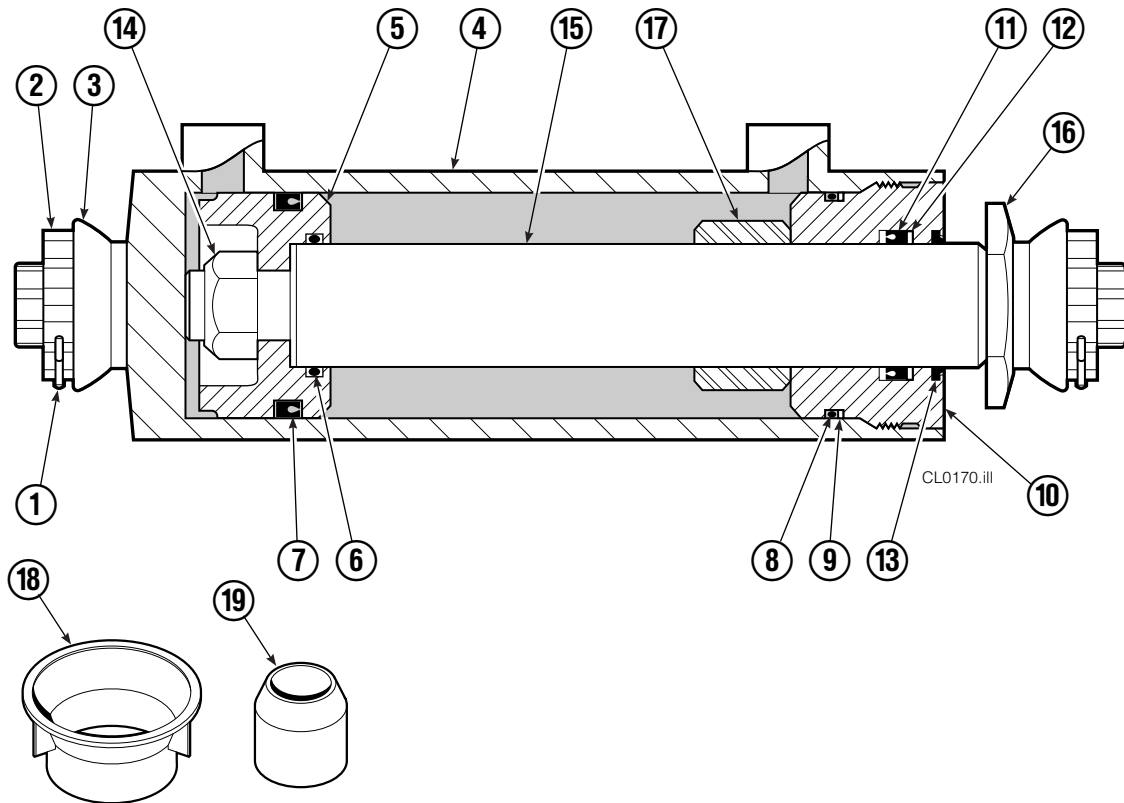

Reference: Hydraulic Group 381520
 Hose Group 384642
 Cylinder 384150
 Common Parts 381515

Common Parts Group

120/150C			
REF	QTY	PART NO.	DESCRIPTION
		381515	Common Parts Group
1	2	676650	Bearing - Lower
2	1	686243	Cylinder Assembly ▲
3	1	841031	Anchor Bracket Weldment
4	2	672018	Bearing Segment - Upper
5	2	686217	Cotter Pin
6	1	686214	Pin - Clevis
7	1	686215	Pin - Clevis

▲ See Sideshift Cylinder page for parts breakdown.

Sideshift Cylinder

FP0123.ill

REF	QTY	PART NO.	DESCRIPTION
		686243	Cylinder Assembly
1	1	561012	Nut
■ 2	1	662457	Seal
3	1	564562	Spacer – Head
■ 4	1	2718	O-Ring
5	1	561427	Piston
6	1	561422	Shell
7	1	561422	Rod
8	1	561428	Retainer
■ 9	1	2791	O-Ring
■ 10	1	615134	Back-up Ring
■ 11	1	662449	Seal
12	1	561429	Retaining Ring
13	1	7215	Snap Ring
■ 14	1	626468	Wiper
15	1	---	Spacer – Rod
		561430	Service Kit

■ Included in Service Kit 561430.

Ref: S-6053, S-6054

Cylinder

150C			
REF	QTY	PART NO.	DESCRIPTION
		384150	Cylinder Assembly
1	2	■ 6511	Cotter Pin
2	2	■ 667667	Retainer
3	2	■ 667668	Nut
4	1	584428	Shell
5	1	558402	Piston
6	1	✕ 2722	O-Ring
7	1	✕ 557376	Seal
8	1	✕ 2791	O-Ring
9	1	✕ 615134	Back-Up Ring
10	1	667675	Retainer
11	1	✕ 662451	Seal
12	1	✕ 638246	Nylon Ring
13	1	✕ 628047	Wiper
14	1	561012	Nut
15	1	564954	Rod
16	1	667676	Washer
17	1	829238	Spacer
18	1	✕ 671049	Seal Loader, Piston
19	1	✕ 671052	Seal Loader, Retainer
		667723	Service Kit