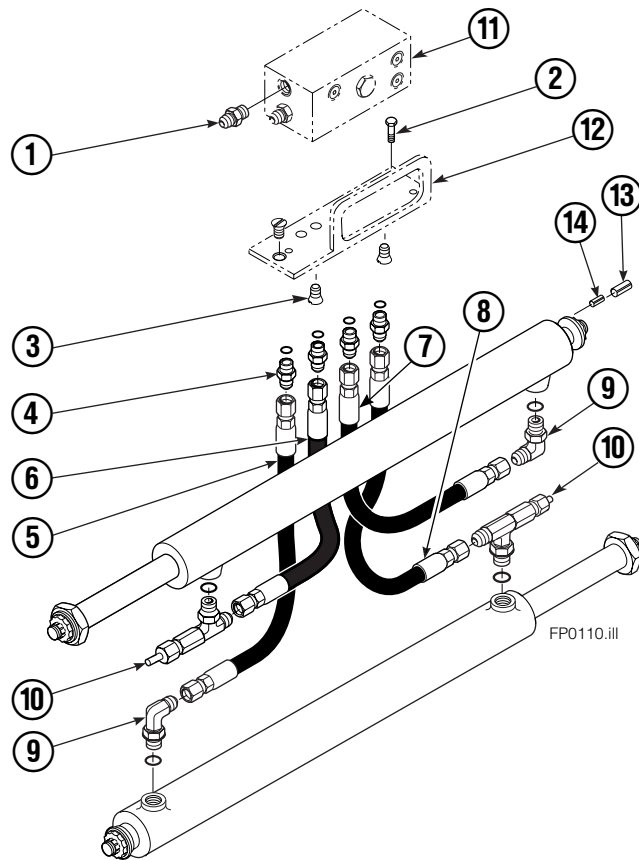

■ Included in Service Kit 561430.

Ref: S-6053, S-6054

Cylinder

150C			
REF	QTY	PART NO.	DESCRIPTION
		384150	Cylinder Assembly
1	2	■ 6511	Cotter Pin
2	2	■ 667667	Retainer
3	2	■ 667668	Nut
4	1	584428	Shell
5	1	558402	Piston
6	1	✕ 2722	O-Ring
7	1	✕ 557376	Seal
8	1	✕ 2791	O-Ring
9	1	✕ 615134	Back-Up Ring
10	1	667675	Retainer
11	1	✕ 662451	Seal
12	1	✕ 638246	Nylon Ring
13	1	✕ 628047	Wiper
14	1	561012	Nut
15	1	564954	Rod
16	1	667676	Washer
17	1	829238	Spacer
18	1	✕ 671049	Seal Loader, Piston
19	1	✕ 671052	Seal Loader, Retainer
		667723	Service Kit

✕ Included in Service Kit.

■ Included in Nut Service Kit 668925.

Ref: S-5564, S-5565

Mounting Group

120C/150C Class IV			
REF	QTY	PART NO.	DESCRIPTION
		381517	Mounting Group
1	4	553857	Nut
2	2	678034	Lower Hook
3	4	667225	Washer
4	4	638601	Capscrew

Hydraulic Valve Group

REF	QTY	PART NO	DESCRIPTION
		381520	Hydraulic Valve Group ★
		384642	Hose Group ▲
1	1	601377	Fitting, 8-8
2	1	643524	Capscrew
3	3	4750	Capscrew, .375x.750
4	4	611288	Fitting, 6-8
5	1	675057	Hose
6	1	201264	Hose
7	1	201264	Hose
8	1	675057	Hose
9	2	601676	Fitting-90, 6-6
10	2	617487	Elbow Restrictor
11	1	668861	Valve Assembly
12	1	844137	Bracket
13	2	7961	Roll Pins
14	2	7882	Roll Pins

★ Includes items 1-4 & 9-12 only.

▲ Includes items 5-8 only.

Reference: S-8704

Valve Assembly

REF	QTY	PART NO.	DESCRIPTION
		668861	Check Valve
1	1	667490	Special Fitting
● 2	2	2841	O-Ring
3	1	667471	Spool
4	3	609455	Fitting
5	1	668862	Valve Body
6	1	678270	Check Valve - V.P.O.
● 7	1	661347	Service Kit
8	1	604510	Fitting, 6
■ 9	1	676343	Regeneration Elimination Plug
		668864	Service Kit