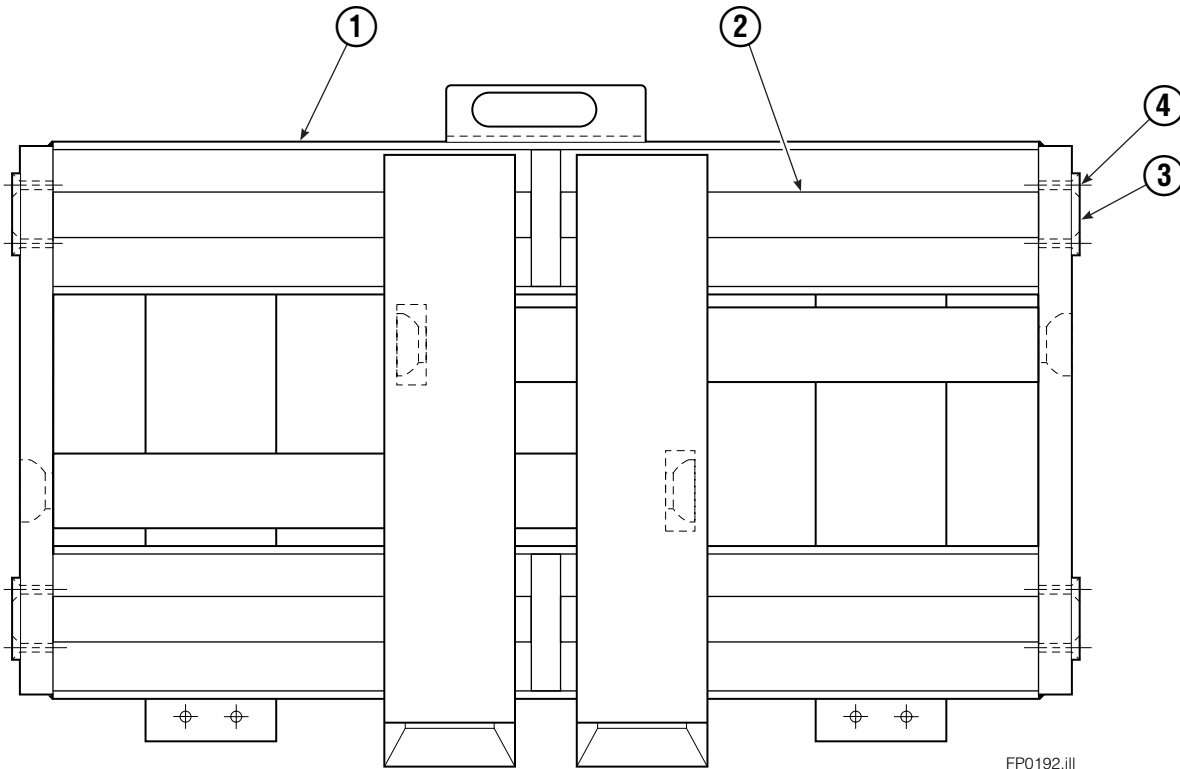

Frame Group

FP0192.iii

REF	QTY	PART NO.	DESCRIPTION
		214479	Frame Group, 72 in. (items 1 & 2)
		214444	Retainer Group (items 3 & 4)
1	1	393352	Frame
2	2	830837	Shaft
3	4	830774	End Plates
4	8	4771	Capscrews