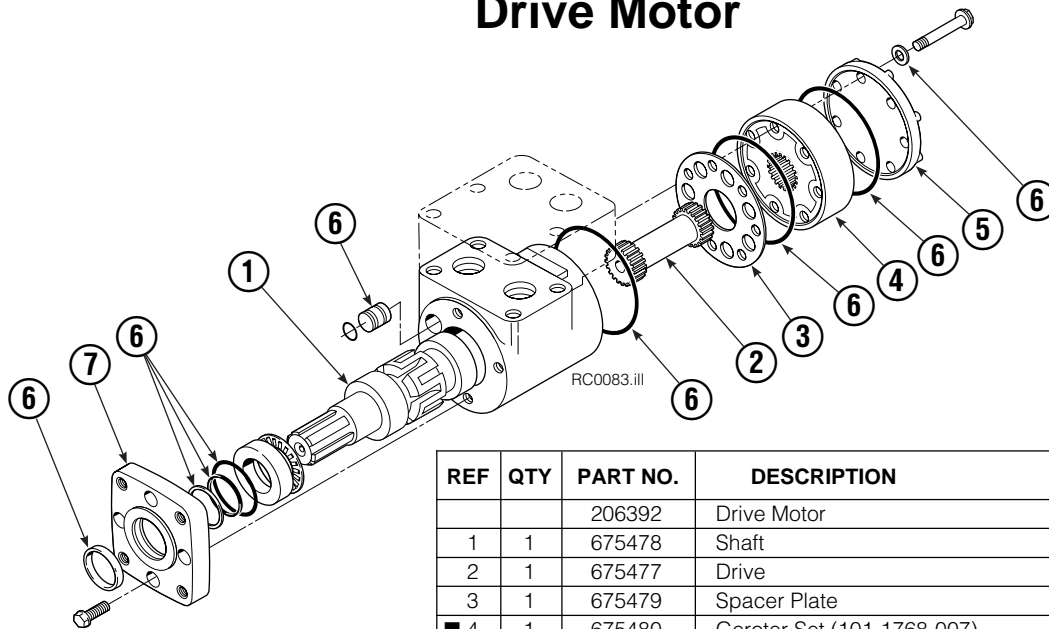

▲ See Drive Group page for parts breakdown.

Reference: Common Parts Group 680700, SK-5343.

Drive Group

40D							
REF	QTY	PART NO.	DESCRIPTION	REF	QTY	PART NO.	DESCRIPTION
		795491	Drive Group with 2.8 c.i. Motor	19	1	206392	Drive Motor – 2.8 c.i.
1	6	769570	Capscrew, M12 x 25	20	4	4468	Capscrew, 3/8 NC x .75 GR8
2	1	676855	Cover	21	1	670580	Bearing
3	●	674513	Shim – .005" (blue)	22	1	675609	Worm Gear
4	●	670574	Shim – .010" (brown)	23	1	670581	Bearing
5	●	671757	Shim – .015" (pink)	24	1	7214	Snap Ring
6	●	671758	Shim – .020" (yellow)	25	1	643423	O-Ring
7	2	670579	Bearing	26	1	775552	Cover
8	1	670582	Key	27	1	783609	Seal
9	1	670506	Pinion	28	1	783608	Capscrew, M12 x 16
10	1	775551	Housing	29	4	200882	Capscrew, M8 x 20
11	1	686465	Gasket	30	1	644010	Relief Fitting
12	1	675608	Worm	31	1	604510	Fitting, 6
13	1	775553	Adapter	32	1	656300	Gear Box Lube – 48 oz.
14	2	2705	O-Ring	33	1	668184	Sealant
15	1	670549	Check Valve ▲			670578	Shim Service Kit (items 3-6,25,33)
16	4	6444	Lockwasher			675637	Bearing Service Kit (items 21 & 33)
17	4	607059	Capscrew, 5/16 NC x 1.75 GR8			675638	Bearing Service Kit (items 3-7,25)
18	1	670575	Gasket			685227	Motor Kit-4.5 (items 4,14,18)

● Quantity as required.

▲ See Check Valve page for parts breakdown.

Drive Motor

REF	QTY	PART NO.	DESCRIPTION
		206392	Drive Motor
1	1	675478	Shaft
2	1	675477	Drive
3	1	675479	Spacer Plate
■ 4	1	675480	Gerotor Set (101-1768-007)
■ 4	1	685075	Gerotor Set (101-1768-009)
5	1	675482	End Cap
● 6	1	206405	Service Kit
■ 7	1	685089	Flange (101-1768-007)
■ 7	1	685090	Flange (101-1768-009)