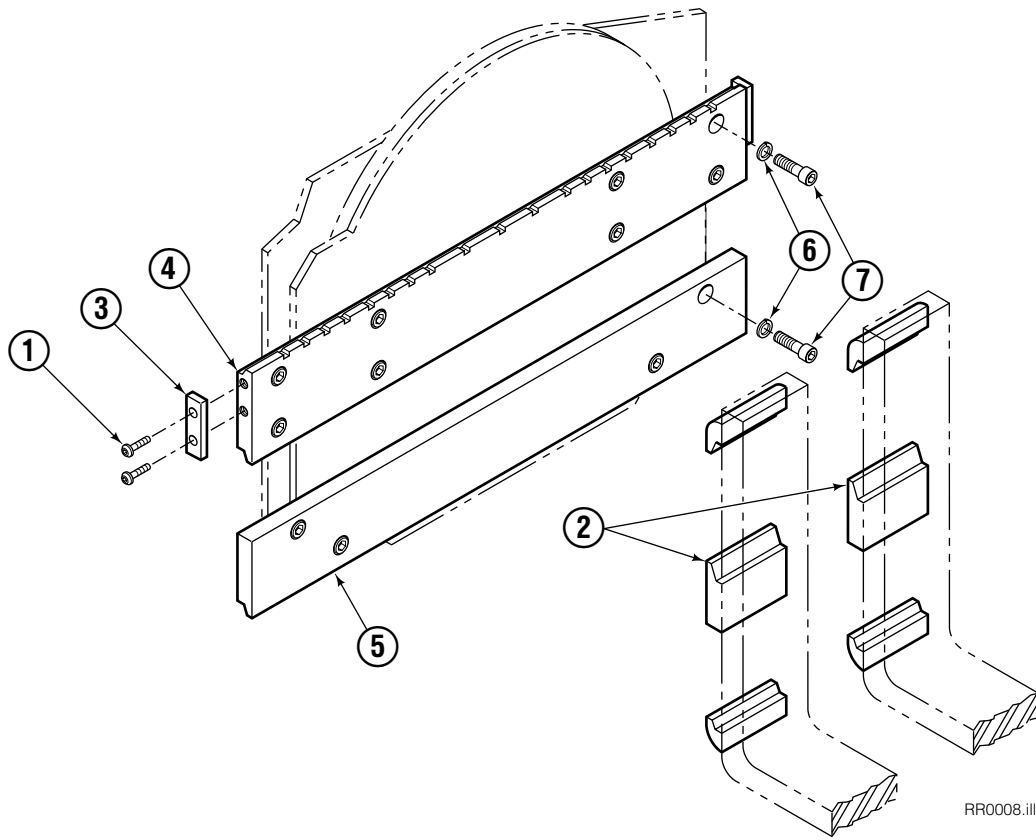

Fork Bar Group

RR0008.ill

40D			
REF	QTY	PART NO.	DESCRIPTION
		206773	Fork Bar Group
1	4	4880	Capscrew, 1/2 NC x 1.0 GR8
2	2	689279	Hook
3	2	624394	Keeper
4	1	676704	Upper Bar
5	1	204150	Lower Bar
6	12	6447	Lockwasher, .625
7	12	607084	Capscrew, .625 x 1.25

Reference: SK-4684.