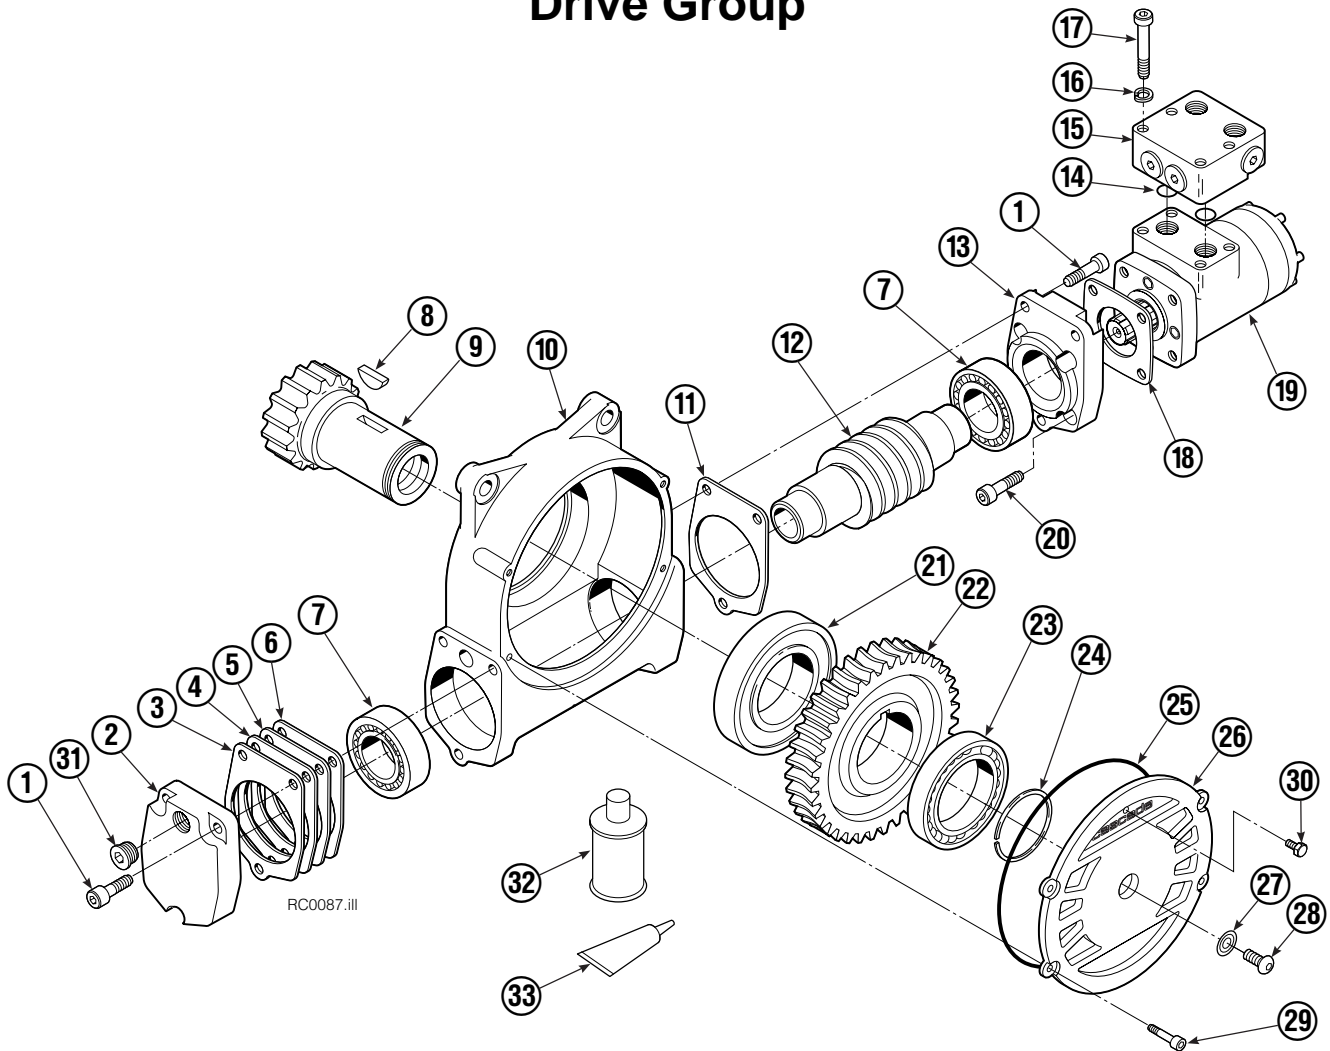

Drive Group

40D							
REF	QTY	PART NO.	DESCRIPTION	REF	QTY	PART NO.	DESCRIPTION
		795491	Drive Group with 2.8 c.i. Motor	19	1	206392	Drive Motor – 2.8 c.i.
1	6	769570	Capscrew, M12 x 25	20	4	4468	Capscrew, 3/8 NC x .75 GR8
2	1	676855	Cover	21	1	670580	Bearing
3	●	674513	Shim – .005" (blue)	22	1	675609	Worm Gear
4	●	670574	Shim – .010" (brown)	23	1	670581	Bearing
5	●	671757	Shim – .015" (pink)	24	1	7214	Snap Ring
6	●	671758	Shim – .020" (yellow)	25	1	643423	O-Ring
7	2	670579	Bearing	26	1	775552	Cover
8	1	670582	Key	27	1	783609	Seal
9	1	670506	Pinion	28	1	783608	Capscrew, M12 x 16
10	1	775551	Housing	29	4	200882	Capscrew, M8 x 20
11	1	686465	Gasket	30	1	644010	Relief Fitting
12	1	675608	Worm	31	1	604510	Fitting, 6
13	1	775553	Adapter	32	1	656300	Gear Box Lube – 48 oz.
14	2	2705	O-Ring	33	1	668184	Sealant
15	1	670549	Check Valve ▲			670578	Shim Service Kit (items 3-6,25,33)
16	4	6444	Lockwasher			675637	Bearing Service Kit (items 21 & 33)
17	4	607059	Capscrew, 5/16 NC x 1.75 GR8			675638	Bearing Service Kit (items 3-7,25)
18	1	670575	Gasket			685227	Motor Kit-4.5 (items 4,14,18)

● Quantity as required.

▲ See Check Valve page for parts breakdown.