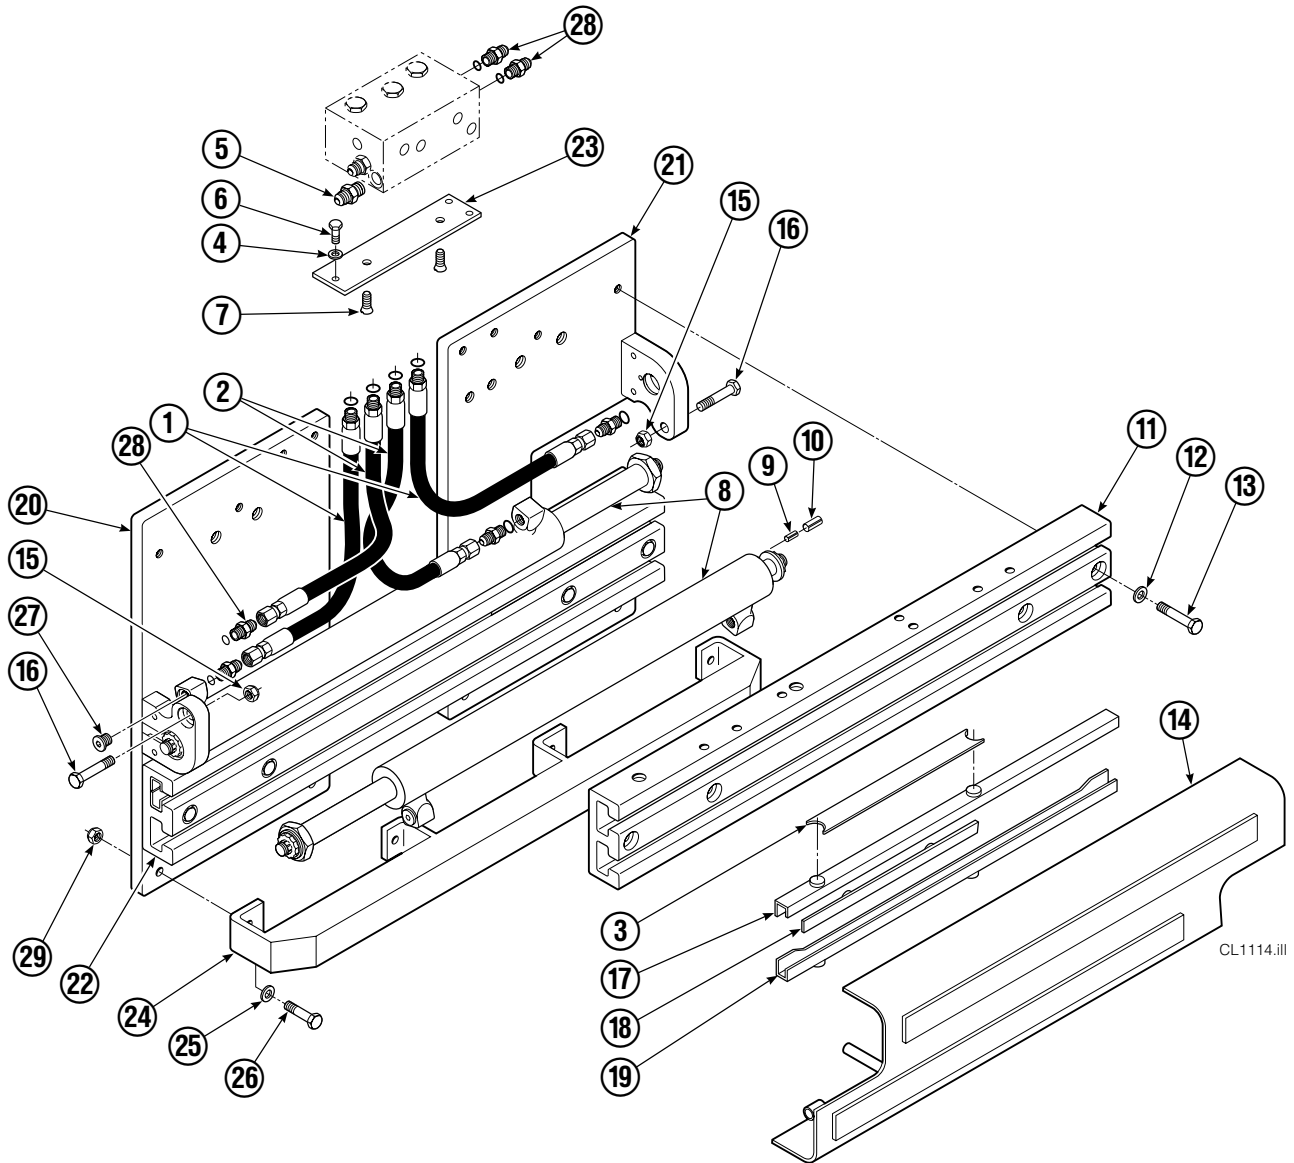

Parts Manual

Model 25D-CCD Carton Clamp

Serial Number 604736SG-1

cascade[®]
corporation

For Technical Assistance call: 800-227-2233, Fax: 888-329-8207

To Order Parts call: 888-227-2233, Fax: 888-329-0234

OR

Base Unit Group

CL1114.iii

25D

REF	QTY	PART NO.	DESCRIPTION	REF	QTY	PART NO.	DESCRIPTION
1	2	675956	Hose, 34.75 in.	16	2	768414	Capscrew, M12x65
2	2	680027	Hose, 20.50 in.	17	4	208858	Bearing
3	1	675326	Shim Kit ■	18	4	667663	Bearing
4	2	209021	Washer, M10	19	4	208857	Bearing
5	1	601377	Fitting, 8-8	20	1	3012045	Mounting Plate - RH
6	2	684594	Capscrew, M10x20	21	1	3012044	Mounting Plate - LH
7	2	766646	Capscrew, M10x20	22	1	3012117	Frame - Lower
8	2	325111	Cylinder ▲	23	1	669957	Plate
9	2	768953	Roll Pin - Inner	24	1	671545	Bumper - Lower
10	2	769009	Roll Pin - Outer	25	4	683001	Washer
11	1	3012116	Frame - Upper	26	4	768556	Capscrew, M12x45
12	8	202251	Washer	27	2	602580	Fitting, 8
13	8	684659	Capscrew, M12x75	28	6	611288	Fitting, 6-8
14	1	325114	Bumper	29	4	688387	Nut
15	2	763025	Nut, M12				

■ Includes two .015 Shims, and eight .020 Shims.

▲ See Cylinder page or parts breakdown.

Reference: Base Unit 3012118, SK-6390 R-3.

Check Valve

REF	QTY	PART NO.	DESCRIPTION	REF	QTY	PART NO.	DESCRIPTION
		669762	Check Valve – Flow Divider	11	2	667494	Fitting
1	1	667490	Special Fitting	12	2	2840	O-Ring ●
2	1	2841	O-Ring ●	13	2	673098	Spring
3	1	667471	Spool	14	2	667492	Poppet
4	2	609453	Fitting, 10	15	1	673089	Spool Assembly
5	2	667487	Spring	16	2	667491	Sleeve
6	6	604510	Fitting, 6	17	1	669763	Valve Body
7	1	678270	Check Valve – VPO	18	1	661347	Service Kit ●
8	2	659058	Check Valve – PO	19	1	676343	Regeneration Elimination Plug ■
9	2	667516	Service Kit ●			667513	Service Kit
10	1	679846	Low Flow Spool Kit				