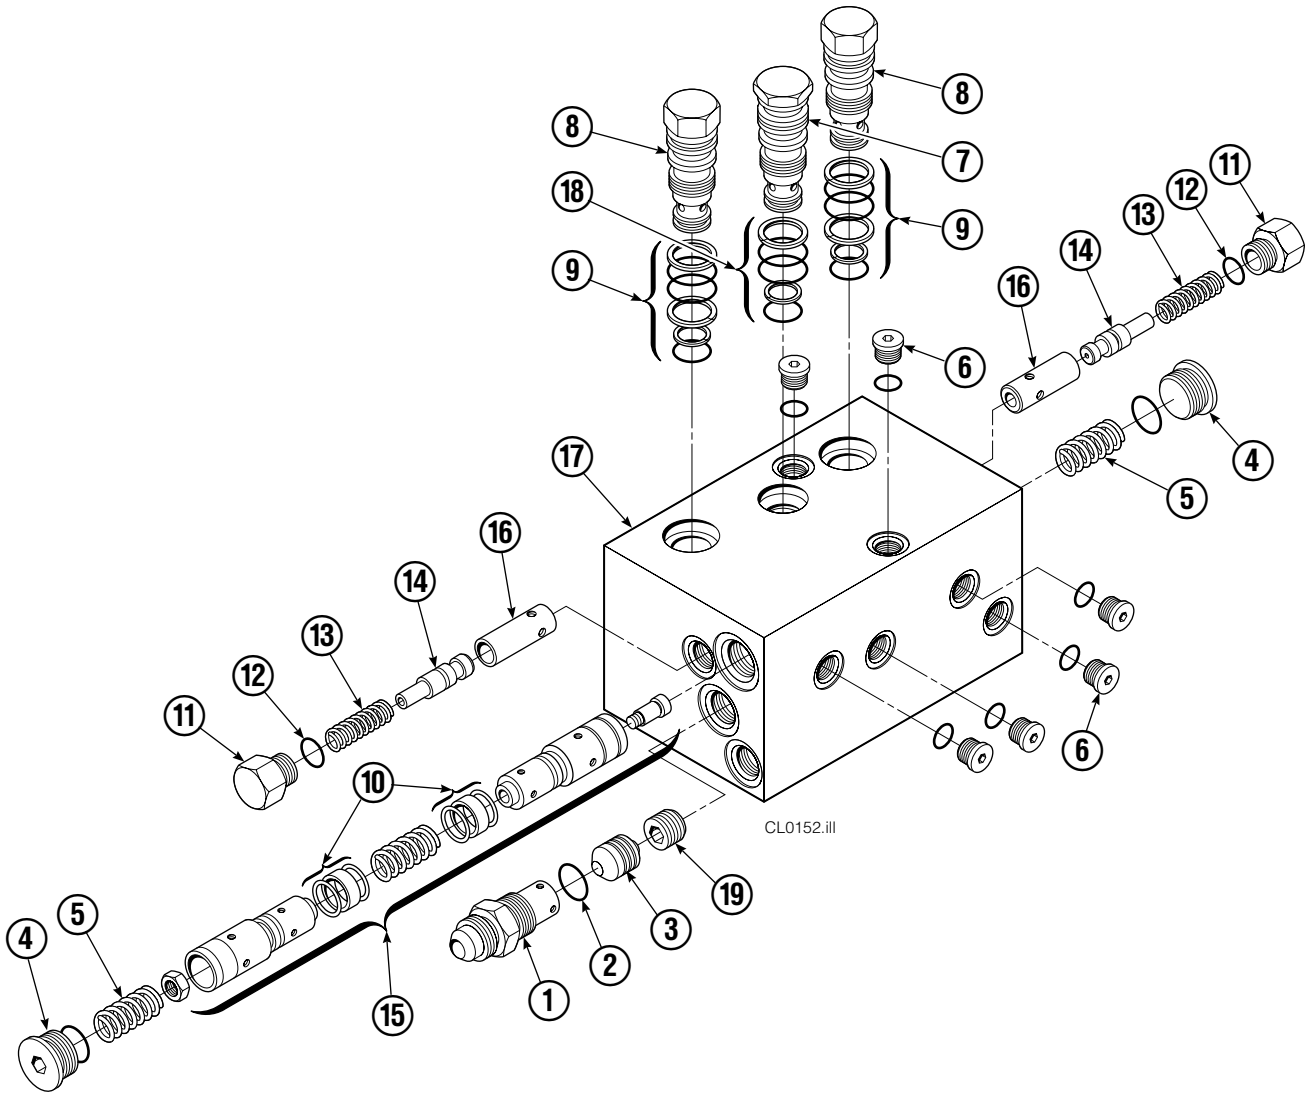

Base Unit Group

CL1114.iii

25D

REF	QTY	PART NO.	DESCRIPTION	REF	QTY	PART NO.	DESCRIPTION
1	2	675956	Hose, 34.75 in.	16	2	768414	Capscrew, M12x65
2	2	680027	Hose, 20.50 in.	17	4	208858	Bearing
3	1	675326	Shim Kit ■	18	4	667663	Bearing
4	2	209021	Washer, M10	19	4	208857	Bearing
5	1	601377	Fitting, 8-8	20	1	3012045	Mounting Plate - RH
6	2	684594	Capscrew, M10x20	21	1	3012044	Mounting Plate - LH
7	2	766646	Capscrew, M10x20	22	1	3012117	Frame - Lower
8	2	325111	Cylinder ▲	23	1	669957	Plate
9	2	768953	Roll Pin - Inner	24	1	671545	Bumper - Lower
10	2	769009	Roll Pin - Outer	25	4	683001	Washer
11	1	3012116	Frame - Upper	26	4	768556	Capscrew, M12x45
12	8	202251	Washer	27	2	602580	Fitting, 8
13	8	684659	Capscrew, M12x75	28	6	611288	Fitting, 6-8
14	1	325114	Bumper	29	4	688387	Nut
15	2	763025	Nut, M12				

■ Includes two .015 Shims, and eight .020 Shims.

▲ See Cylinder page or parts breakdown.

Reference: Base Unit 3012118, SK-6390 R-3.

Check Valve

REF	QTY	PART NO.	DESCRIPTION	REF	QTY	PART NO.	DESCRIPTION
		669762	Check Valve – Flow Divider	11	2	667494	Fitting
1	1	667490	Special Fitting	12	2	2840	O-Ring ●
2	1	2841	O-Ring ●	13	2	673098	Spring
3	1	667471	Spool	14	2	667492	Poppet
4	2	609453	Fitting, 10	15	1	673089	Spool Assembly
5	2	667487	Spring	16	2	667491	Sleeve
6	6	604510	Fitting, 6	17	1	669763	Valve Body
7	1	678270	Check Valve – VPO	18	1	661347	Service Kit ●
8	2	659058	Check Valve – PO	19	1	676343	Regeneration Elimination Plug ■
9	2	667516	Service Kit ●			667513	Service Kit
10	1	679846	Low Flow Spool Kit				