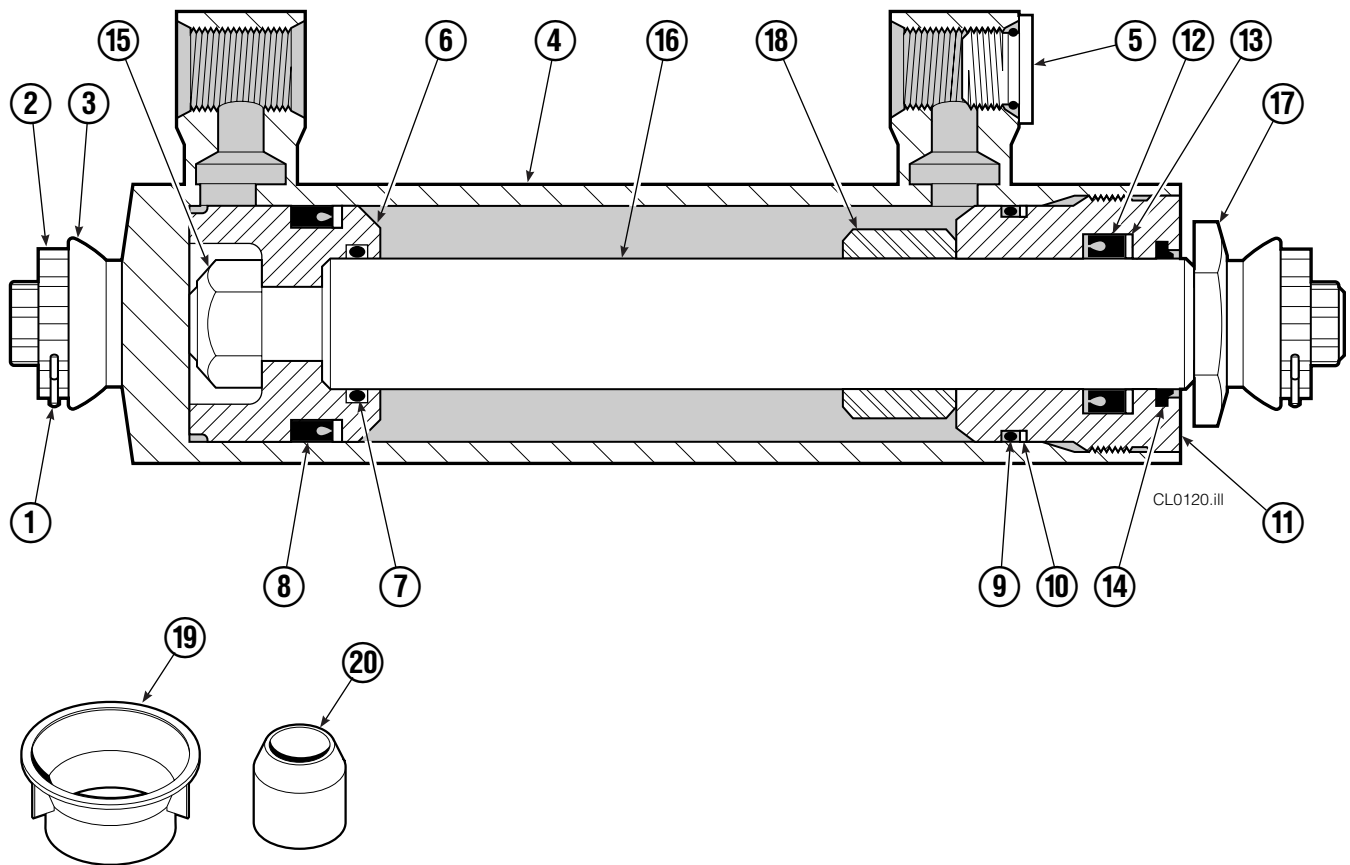

Cylinder

25D			
REF	QTY	PART NO.	DESCRIPTION
		325111	Cylinder Assembly
1	2	6510	Cotter Pin ■
2	2	667624	Nut Retainer ■
3	2	667625	Nut ■
4	1	325138	Shell
5	1	602580	Fitting
6	1	558200	Piston
7	1	2716	O-Ring ▲
8	1	662452	Seal ▲
9	1	2785	O-Ring ▲
10	1	615128	Back-Up Ring ▲
11	1	563906	Retainer
12	1	662448	Seal ▲
13	1	638243	Nylon Ring ▲
14	1	636853	Wiper ▲
15	1	667623	Nut
16	1	325112	Rod
17	1	667626	Washer
18	1	—	Spacer
19	1	671047	Seal Loader, Piston ▲
20	1	671051	Seal Loader, Retainer ▲
		668021	Service Kit

▲ Included in Service Kit 668021.

■ Included in Nut Service Kit 668926.

Reference: S-7605, S-7658