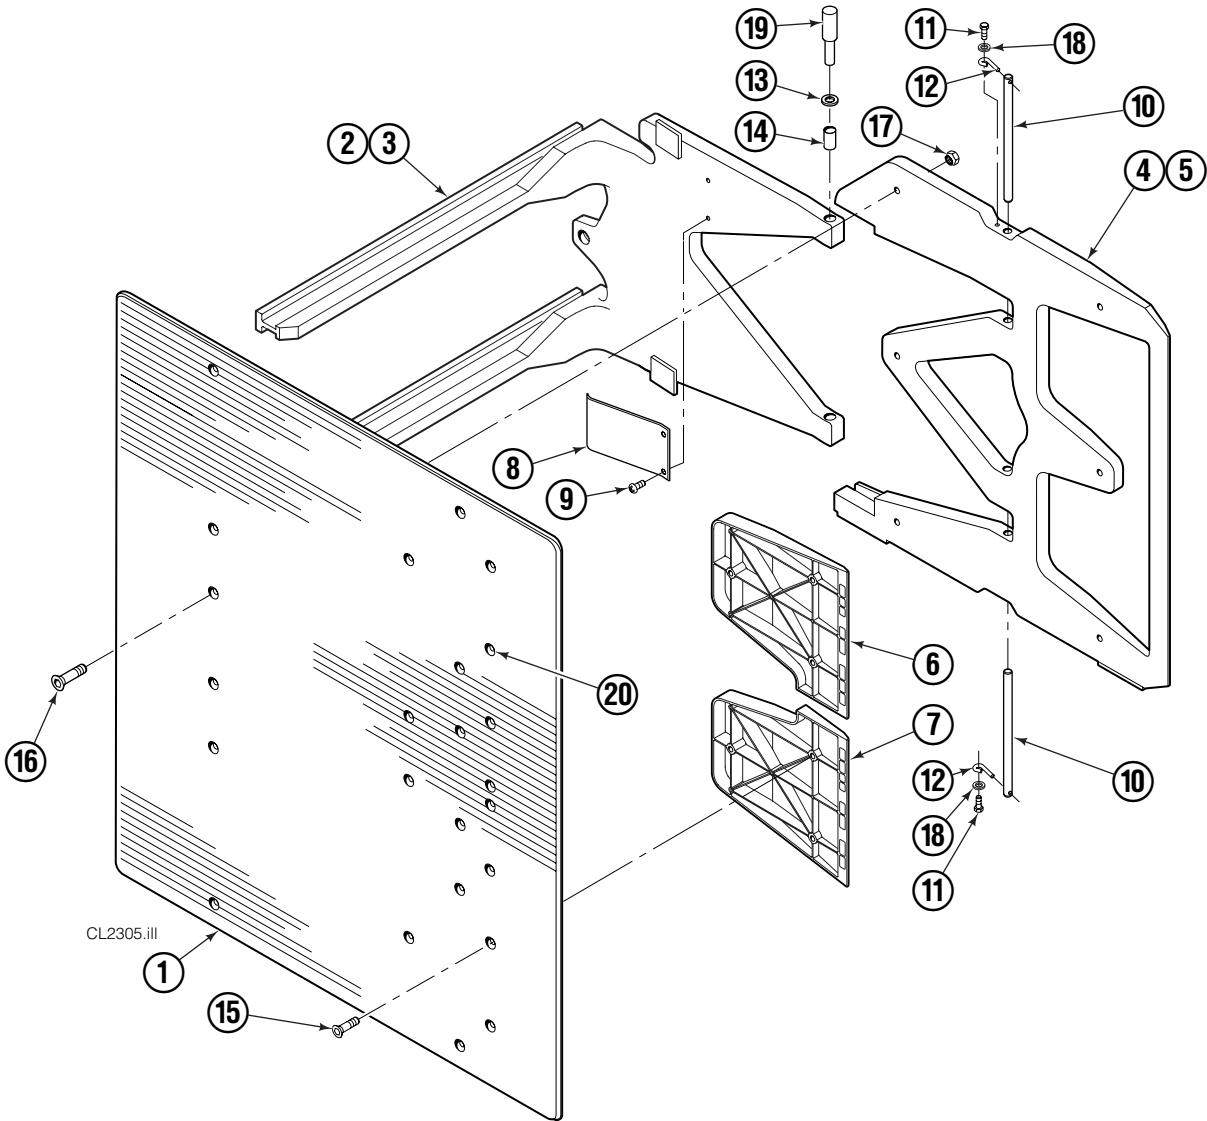

Arms and Pads

25D							
REF	QTY	PART NO.	DESCRIPTION	REF	QTY	PART NO.	DESCRIPTION
1	2	3012147	Contact Pad	11	4	765329	Capscrew, M8 x 20
2	1	6025549	Arm – LH	12	4	6020429	Eye Pin
3	1	6025550	Arm – RH	13	8	675620	Washer, M10
4	1	6030012	Stabilizer – LH	14	8	200590	Bushing
5	1	6030032	Stabilizer – RH	15	12	766646	Capscrew, M10 x 20
6	2	6029740	Filler Block – LH Upper/RH Lower	16	12	768706	Capscrew, M12 x 35
7	2	6028757	Filler Block – LH Lower/RH Upper	17	12	683170	Nut
8	2	210154	Spring	18	4	787398	Washer, M8
9	4	203405	Capscrew, M10 x 16	19	1	675626	Bushing Driver Tool
10	4	210161	Pin	20	▲	676841	Contact Pad Repair Kit

Reference: 6030089 Common Parts, 6029991 Stabilizer Group, SK-6390, S-4217, S-21432, S-21433, S-21431.

▲ Repairs one hole.