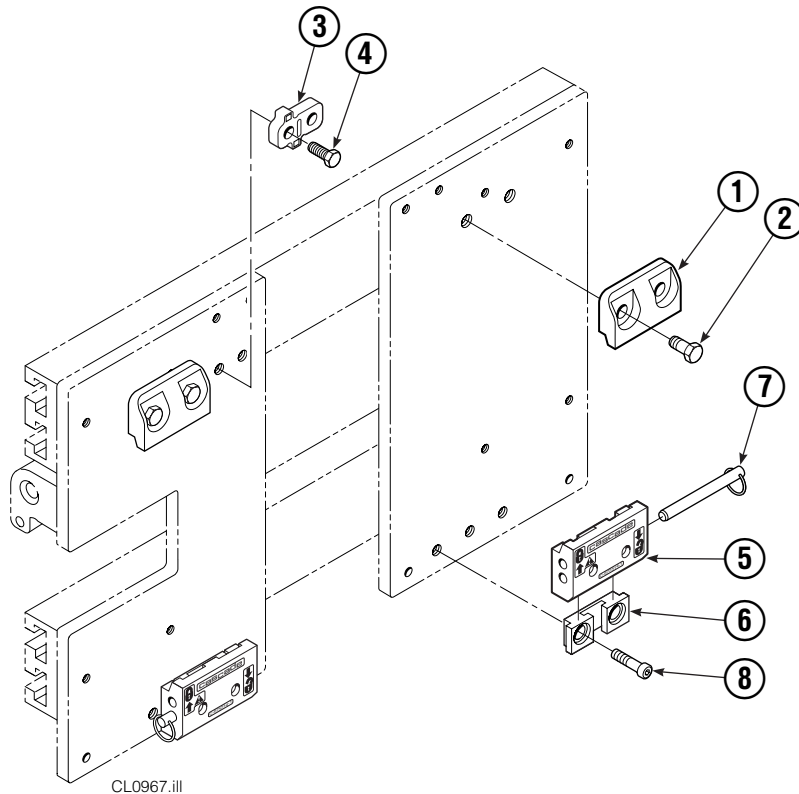

Reference: 6030089 Common Parts, 6029991 Stabilizer Group, SK-6390, S-4217, S-21432, S-21433, S-21431.

▲ Repairs one hole.

Backrest Group

REF	QTY	15D	25D	35D	DESCRIPTION
		PART NO.	PART NO.	PART NO.	
		221577	221577	221577	Backrest Group - 4 Tube
		-	-	221578	Backrest Group - 5 Tube
		-	-	221579	Backrest Group - 6 Tube
1	1	669897	669897	669897	Backrest - 4 Tube
1	1	-	-	669898	Backrest - 5 Tube
1	1	-	-	669899	Backrest - 6 Tube
2	8	677828	677828	677828	Capscrew, 1/2 NC x 1-1/4
3	8	667910	667910	667910	Washer, 1/2 ID
4	▲	674356	674356	674356	Tube End

▲ As required.

Quick-Change Mounting Group

REF	QTY	ITA II	DESCRIPTION
		PART NO.	
		211162	Upper Mounting Group ▲
		211174	Lower Mounting Group ●
1	2	210491	Upper Hook
2	4	768577	Capscrew, M20 x 35
3	1	212999	Center Key
4	2	211129	Capscrew, M16 x 35
5	2	675514	Lower Hook
6	2	675515	Guide
7	2	678832	Pin
8	4	211180	Capscrew, M16 x 30