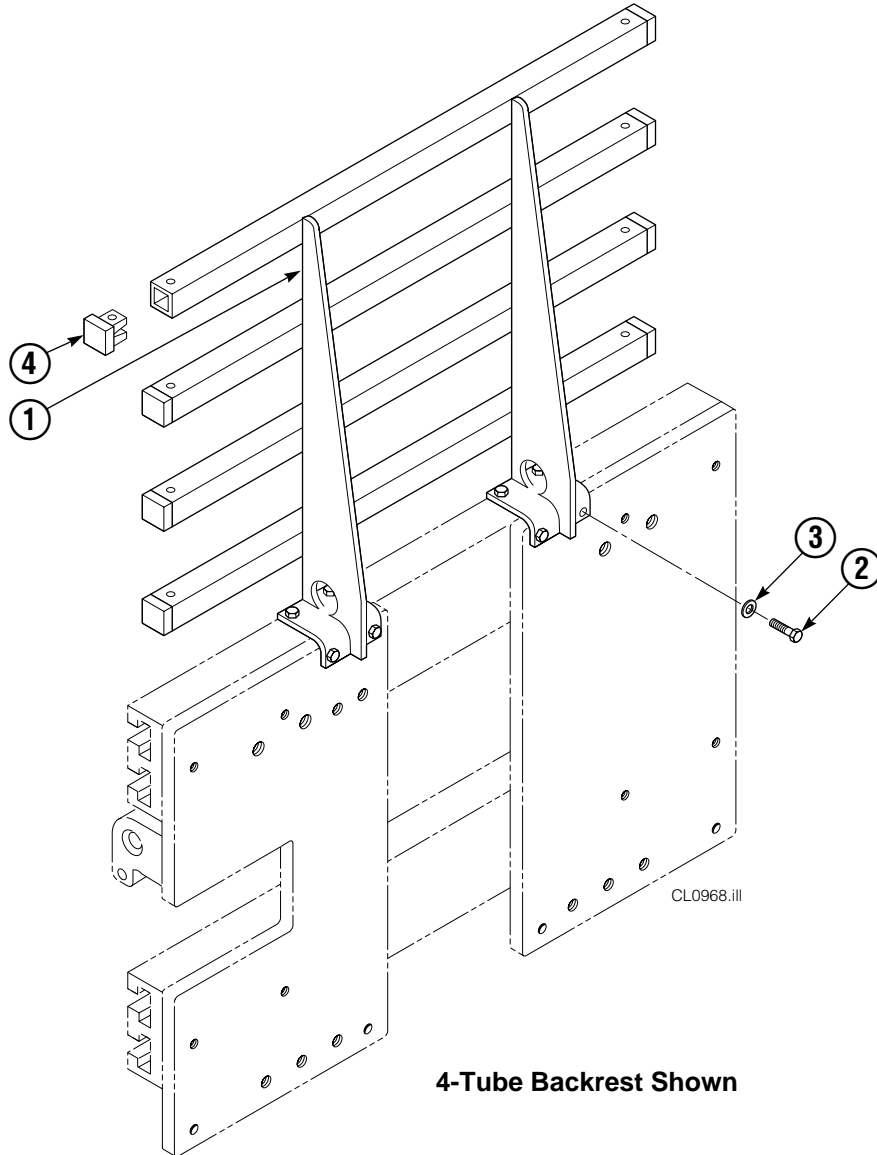

▲ Included in Service Kit 668021.

■ Included in Nut Service Kit 668926.

Reference: S-7605, S-7658

Arms and Pads

25D							
REF	QTY	PART NO.	DESCRIPTION	REF	QTY	PART NO.	DESCRIPTION
1	2	3012147	Contact Pad	11	4	765329	Capscrew, M8 x 20
2	1	6025549	Arm – LH	12	4	6020429	Eye Pin
3	1	6025550	Arm – RH	13	8	675620	Washer, M10
4	1	6030012	Stabilizer – LH	14	8	200590	Bushing
5	1	6030032	Stabilizer – RH	15	12	766646	Capscrew, M10 x 20
6	2	6029740	Filler Block – LH Upper/RH Lower	16	12	768706	Capscrew, M12 x 35
7	2	6028757	Filler Block – LH Lower/RH Upper	17	12	683170	Nut
8	2	210154	Spring	18	4	787398	Washer, M8
9	4	203405	Capscrew, M10 x 16	19	1	675626	Bushing Driver Tool
10	4	210161	Pin	20	▲	676841	Contact Pad Repair Kit

Reference: 6030089 Common Parts, 6029991 Stabilizer Group, SK-6390, S-4217, S-21432, S-21433, S-21431.

▲ Repairs one hole.

Backrest Group

REF	QTY	15D	25D	35D	DESCRIPTION
		PART NO.	PART NO.	PART NO.	
		221577	221577	221577	Backrest Group - 4 Tube
		-	-	221578	Backrest Group - 5 Tube
		-	-	221579	Backrest Group - 6 Tube
1	1	669897	669897	669897	Backrest - 4 Tube
1	1	-	-	669898	Backrest - 5 Tube
1	1	-	-	669899	Backrest - 6 Tube
2	8	677828	677828	677828	Capscrew, 1/2 NC x 1-1/4
3	8	667910	667910	667910	Washer, 1/2 ID
4	▲	674356	674356	674356	Tube End