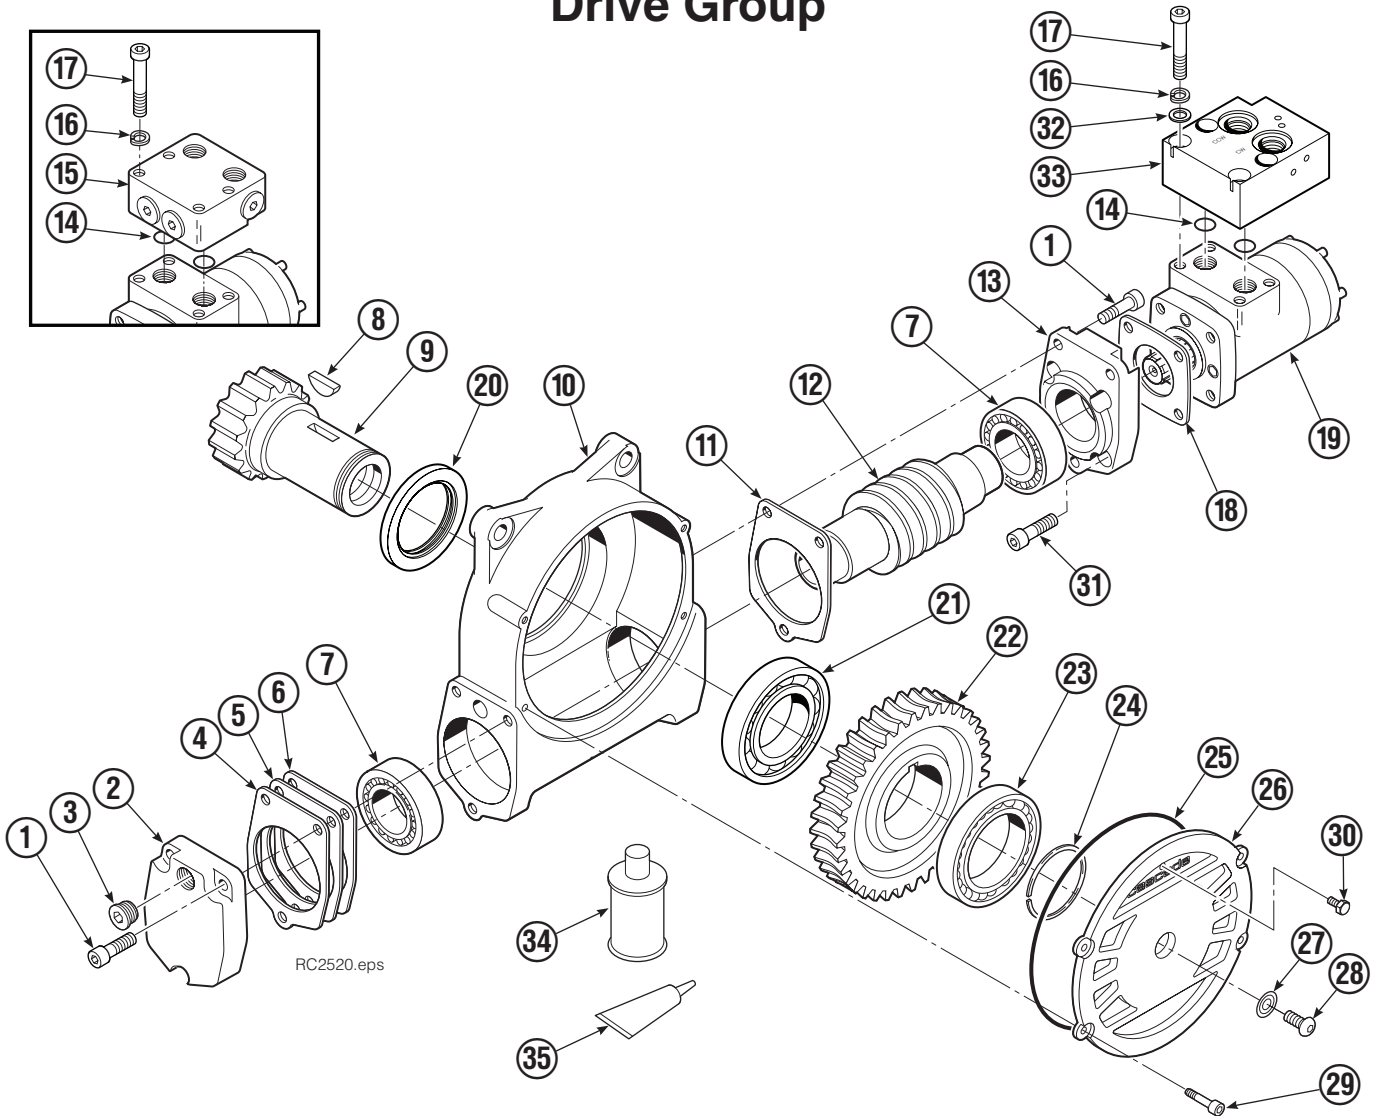

Drive Group

REF	QTY	PART NO.	DESCRIPTION	REF	QTY	PART NO.	DESCRIPTION
		6206125	Drive Group with 2.2 c.i. Motor	19	1	210139	Drive Motor – 2.2 c.i. ■
1	6	769570	Capscrew, M12 x 25	20	1	3014870	Seal
2	1	676855	Cover	21	1	6033892	Bearing ★
3	1	604510	Fitting, 6	22	1	675609	Worm Gear
4	●	670574	Shim – .010" (brown)	23	1	670581	Bearing
5	●	671757	Shim – .015" (pink)	24	1	7214	Snap Ring
6	●	671758	Shim – .020" (yellow)	25	1	643423	O-Ring
7	2	670579	Bearing	26	1	775552	Cover
8	1	670582	Key	27	1	783609	Seal
9	1	670506	Pinion	28	1	783608	Capscrew, M12 x 16
10	1	775551	Housing	29	4	200882	Capscrew, M8 x 20
11	1	686465	Gasket	30	1	644010	Relief Fitting
12	1	675608	Worm	31	4	4468	Capscrew, 3/8 x .75
13	1	775553	Adapter	32	4	221494	Washer, M8
14	2	2705	O-Ring	33	1	6063316	Check Valve ◆
15	1	670549	Check Valve ◆	34	1	656300	Gear Box Lube – 48 oz.
16	4	6444	Lockwasher	35	1	668184	Sealant
17	4	607059	Capscrew, 5/16 x 1.75			670578	Shim Service Kit (items 4-6,11,25,35)
18	1	670575	Gasket			212919	Motor Kit–2.2 (items 11,14,18,19,35)

● Quantity as required.

◆ See Valve page for parts breakdown.

■ See Drive Motor page for parts breakdown.

★ For service replacement use Bearing 670580.