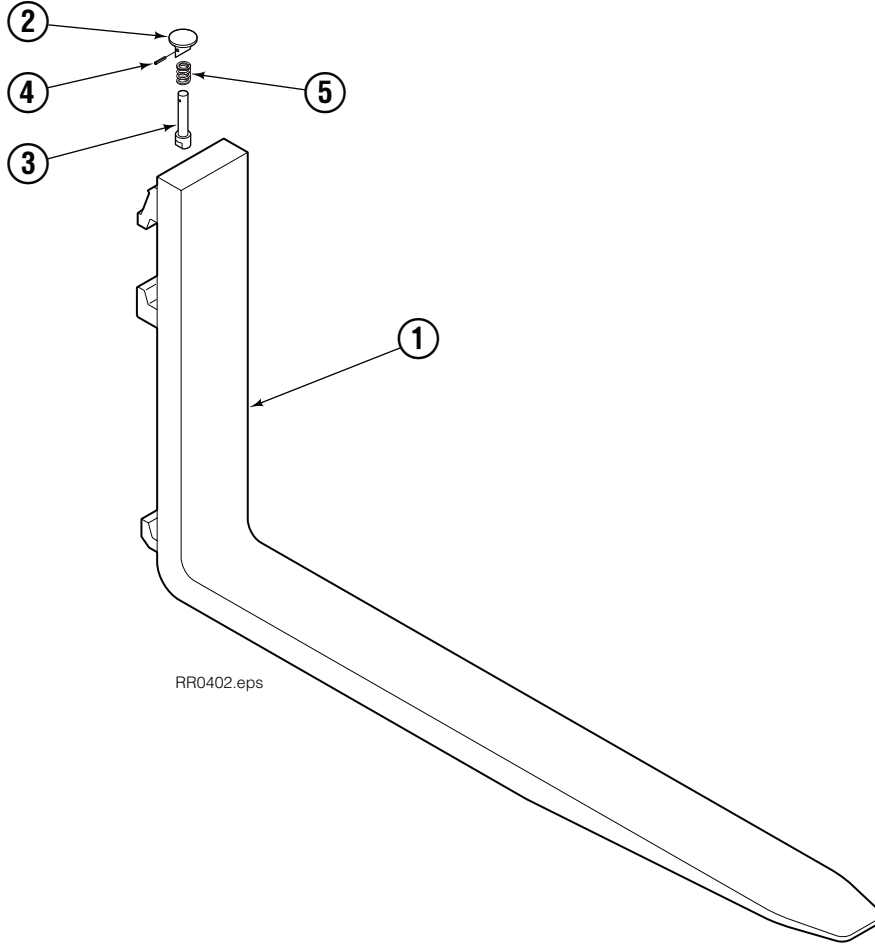

Fitting Group

REF	QTY	PART NO.	DESCRIPTION
		212367	Fitting Group
1	1	601377	Fitting, 8-8
2	1	605761	Fitting, 8-8
3	1	601250	Fitting, 8-8

Fork Bar Group

80G			
REF	QTY	PART NO.	DESCRIPTION
		6066419	Fork Bar Group, 1116 mm (44 in.)
1	1	6066415	Upper Fork Bar
2	1	6066416	Lower Fork Bar
3	16	769581	Capscrew, M20 x 45
4	16	779506	Lockwasher, M20
5	2	775443	Capscrew, M16 x 25

Fork Group

RR0402.eps

80G			
REF	QTY	PART NO.	DESCRIPTION
		6067461	Fork Assembly
1	1	6067457	Fork
2	1	7000209	Knob ◆
3	1	7000200	Pin ◆
4	1	7000210	Coiled Spring Pin ◆
5	1	7000202	Spring ◆

◆ Included in Pin Kit 7000032.