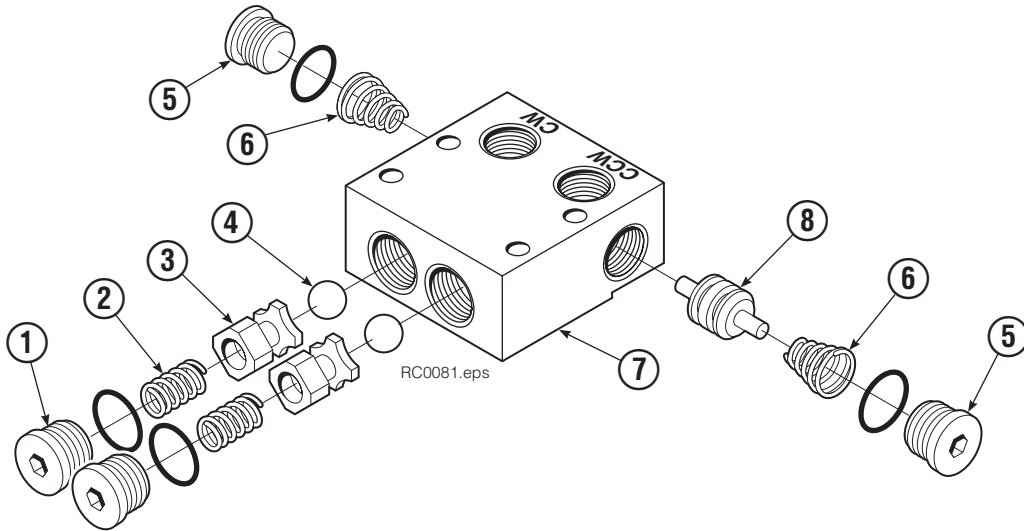

Base Unit

80G			
REF	QTY	PART NO.	DESCRIPTION
		6062428	Base Unit Group
1	1	6061684	Baseplate
2	1	6066053	Faceplate
3	1	775963	Bearing Assembly
4	1	7401	Grease Fitting
5	13	214487	Capscrew, M12 x 40 ●
6	11	206174	Capscrew, M12 x 45 ●
7	15	683822	Lockwasher, M12 ●
8	4	211689	Capscrew, M12 x 30
9	24	767596	Capscrew, M12 x 40 ■
10	1	6605	Plug
11	1	6083805	Seal ◆

● Included in Baseplate Service Kit 6076302.

■ Included in Faceplate Service Kit 6052781.

◆ Included in Seal Service Kit 6083904.

Reference: Common Parts 6063323, Fastener Kit 6070475.

Drive Group

REF	QTY	PART NO.	DESCRIPTION	REF	QTY	PART NO.	DESCRIPTION
		6206125	Drive Group with 2.2 c.i. Motor	19	1	210139	Drive Motor – 2.2 c.i. ■
1	6	769570	Capscrew, M12 x 25	20	1	3014870	Seal
2	1	676855	Cover	21	1	6033892	Bearing ★
3	1	604510	Fitting, 6	22	1	675609	Worm Gear
4	●	670574	Shim – .010" (brown)	23	1	670581	Bearing
5	●	671757	Shim – .015" (pink)	24	1	7214	Snap Ring
6	●	671758	Shim – .020" (yellow)	25	1	643423	O-Ring
7	2	670579	Bearing	26	1	775552	Cover
8	1	670582	Key	27	1	783609	Seal
9	1	670506	Pinion	28	1	783608	Capscrew, M12 x 16
10	1	775551	Housing	29	4	200882	Capscrew, M8 x 20
11	1	686465	Gasket	30	1	644010	Relief Fitting
12	1	675608	Worm	31	4	4468	Capscrew, 3/8 x .75
13	1	775553	Adapter	32	4	221494	Washer, M8
14	2	2705	O-Ring	33	1	6063316	Check Valve ◆
15	1	670549	Check Valve ◆	34	1	656300	Gear Box Lube – 48 oz.
16	4	6444	Lockwasher	35	1	668184	Sealant
17	4	607059	Capscrew, 5/16 x 1.75			670578	Shim Service Kit (items 4-6,11,25,35)
18	1	670575	Gasket			212919	Motor Kit–2.2 (items 11,14,18,19,35)

● Quantity as required.

◆ See Valve page for parts breakdown.

■ See Drive Motor page for parts breakdown.

★ For service replacement use Bearing 670580.

Check Valve

REF	QTY	PART NO.	DESCRIPTION
		670549	Check Valve Assembly
1	2	609453	Fitting, 10
2	2	670552	Spring
3	2	670551	Guide
4	2	7020	Ball
5	2	602580	Fitting, 8
6	2	673989	Spring
7	1	670550	Body
8	1	670553	Spool