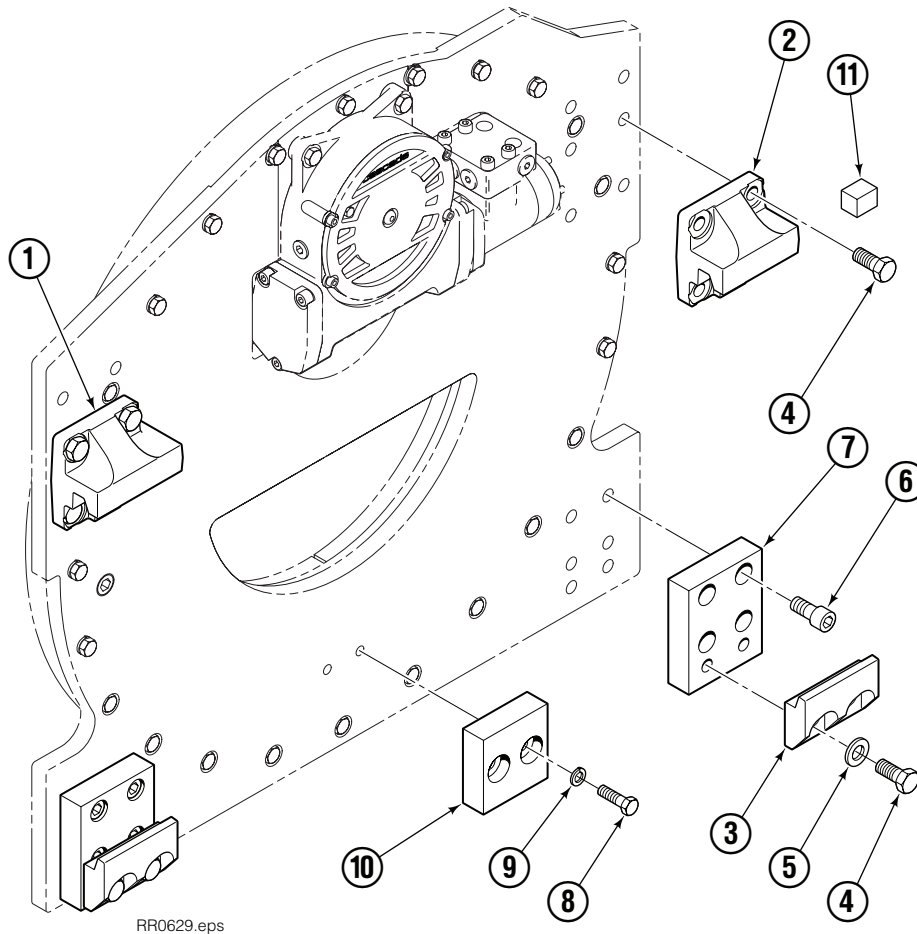

Fitting Group

REF	QTY	PART NO.	DESCRIPTION
		212367	Fitting Group
1	1	601377	Fitting, 8-8
2	1	605761	Fitting, 8-8
3	1	601250	Fitting, 8-8

Fork Bar Group

80G			
REF	QTY	PART NO.	DESCRIPTION
		6066419	Fork Bar Group, 1116 mm (44 in.)
1	1	6066415	Upper Fork Bar
2	1	6066416	Lower Fork Bar
3	16	769581	Capscrew, M20 x 45
4	16	779506	Lockwasher, M20
5	2	775443	Capscrew, M16 x 25

Fork Group

RR0402.eps

80G			
REF	QTY	PART NO.	DESCRIPTION
		6067461	Fork Assembly
1	1	6067457	Fork
2	1	7000209	Knob ◆
3	1	7000200	Pin ◆
4	1	7000210	Coiled Spring Pin ◆
5	1	7000202	Spring ◆

◆ Included in Pin Kit 7000032.

Reference: S-22927.

Mounting Group

Class III, 0°

REF	QTY	PART NO.	DESCRIPTION
		6066617	Mounting Group
1	1	670684	Upper Hook, LH
2	1	670685	Upper Hook, RH
3	2	675969	Lower Hook
4	12	779010	Capscrew, M16 x 35
5	4	211179	Washer, M16
6	8	769574	Capscrew, M16 x 35
7	2	6066814	Adapter Plate
8	2	768555	Capscrew, M12 x 40
9	2	683822	Lockwasher, M12
10	1	670687	Bumper
11	1	670704	Stop Block Kit