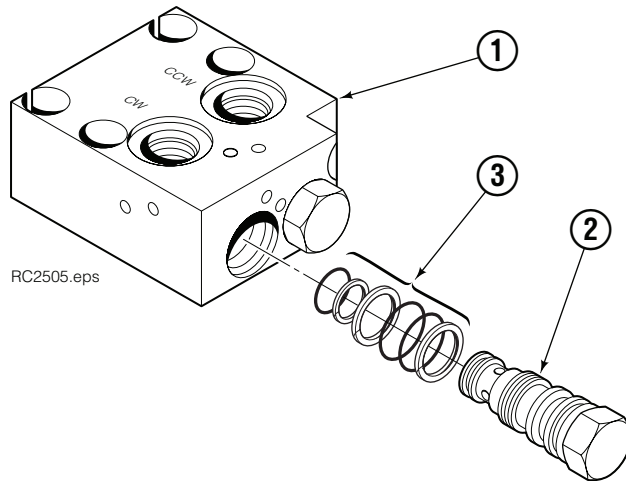

● Quantity as required.

◆ See Valve page for parts breakdown.

■ See Drive Motor page for parts breakdown.

★ For service replacement use Bearing 670580.

Check Valve

REF	QTY	PART NO.	DESCRIPTION
		670549	Check Valve Assembly
1	2	609453	Fitting, 10
2	2	670552	Spring
3	2	670551	Guide
4	2	7020	Ball
5	2	602580	Fitting, 8
6	2	673989	Spring
7	1	670550	Body
8	1	670553	Spool