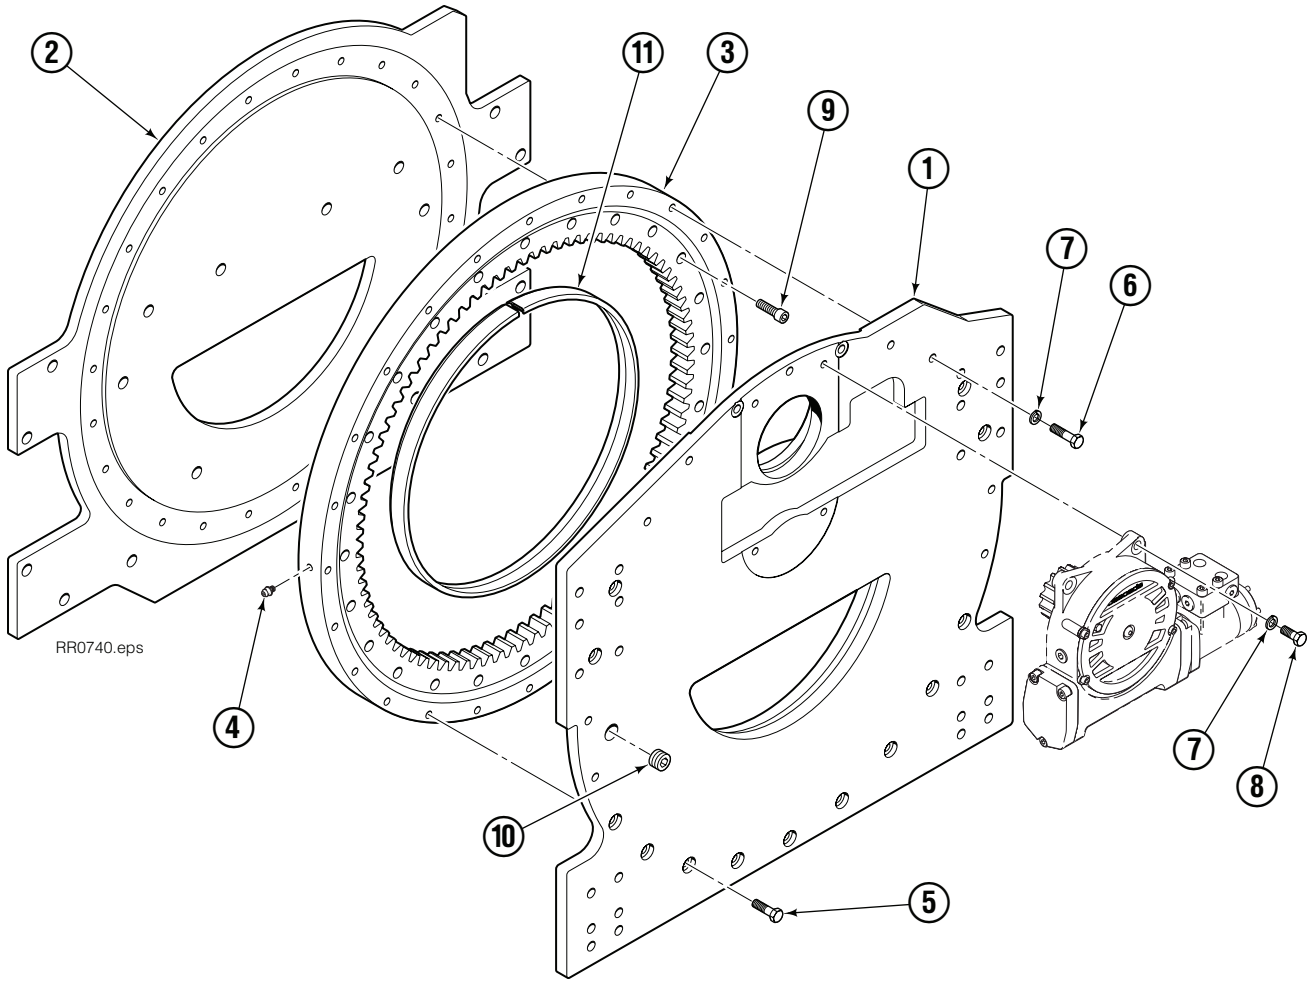

Base Unit

80G			
REF	QTY	PART NO.	DESCRIPTION
		6062428	Base Unit Group
1	1	6061684	Baseplate
2	1	6066053	Faceplate
3	1	775963	Bearing Assembly
4	1	7401	Grease Fitting
5	13	214487	Capscrew, M12 x 40 ●
6	11	206174	Capscrew, M12 x 45 ●
7	15	683822	Lockwasher, M12 ●
8	4	211689	Capscrew, M12 x 30
9	24	767596	Capscrew, M12 x 40 ■
10	1	6605	Plug
11	1	6083805	Seal ◆

● Quantity as required.

◆ See Valve page for parts breakdown.

■ See Drive Motor page for parts breakdown.

★ For service replacement use Bearing 670580.

Check Valve

REF	QTY	PART NO.	DESCRIPTION
		670549	Check Valve Assembly
1	2	609453	Fitting, 10
2	2	670552	Spring
3	2	670551	Guide
4	2	7020	Ball
5	2	602580	Fitting, 8
6	2	673989	Spring
7	1	670550	Body
8	1	670553	Spool