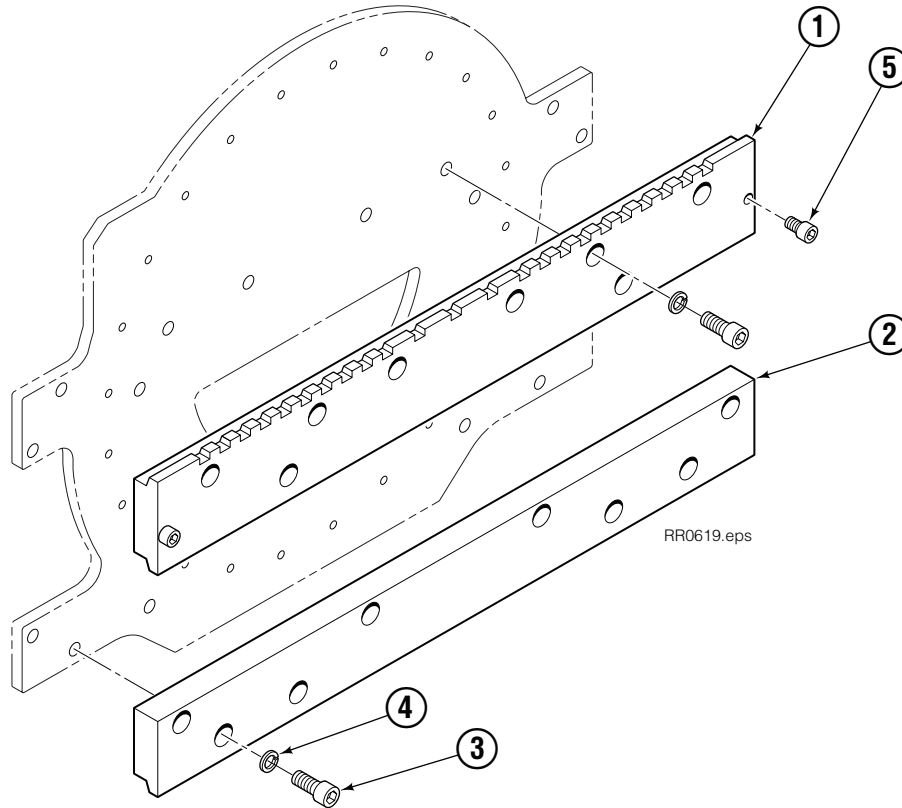

Fitting Group

REF	QTY	PART NO.	DESCRIPTION
		212367	Fitting Group
1	1	601377	Fitting, 8-8
2	1	605761	Fitting, 8-8
3	1	601250	Fitting, 8-8

Fork Bar Group

80G			
REF	QTY	PART NO.	DESCRIPTION
		6066419	Fork Bar Group, 1116 mm (44 in.)
1	1	6066415	Upper Fork Bar
2	1	6066416	Lower Fork Bar
3	16	769581	Capscrew, M20 x 45
4	16	779506	Lockwasher, M20
5	2	775443	Capscrew, M16 x 25