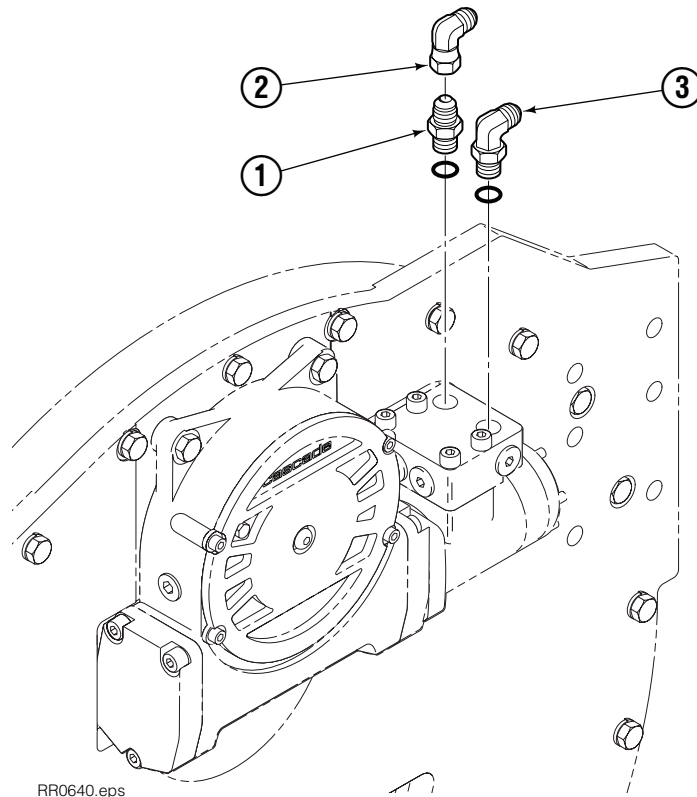

● Quantity as required.

◆ See Valve page for parts breakdown.

■ See Drive Motor page for parts breakdown.

★ For service replacement use Bearing 670580.

Check Valve

REF	QTY	PART NO.	DESCRIPTION
		670549	Check Valve Assembly
1	2	609453	Fitting, 10
2	2	670552	Spring
3	2	670551	Guide
4	2	7020	Ball
5	2	602580	Fitting, 8
6	2	673989	Spring
7	1	670550	Body
8	1	670553	Spool

REF	QTY	PART NO.	DESCRIPTION
		6063316	Check Valve Assembly
1	1	6063282	Valve Body
2	2	6038929	Check Valve - PO
3	2	667516	Service Kit

Drive Motor

REF	QTY	PART NO.	DESCRIPTION
		210139	Drive Motor – 2.2 c.i.
1	1	675478	Shaft
2	1	675477	Drive
3	1	211528	Spacer Plate
4	1	210137	Gerotor Set
5	1	211527	End Cap
6	1	206405	Service Kit ●
7	1	685090	Flange

Fitting Group

REF	QTY	PART NO.	DESCRIPTION
		212367	Fitting Group
1	1	601377	Fitting, 8-8
2	1	605761	Fitting, 8-8
3	1	601250	Fitting, 8-8

Fork Bar Group

80G			
REF	QTY	PART NO.	DESCRIPTION
		6066419	Fork Bar Group, 1116 mm (44 in.)
1	1	6066415	Upper Fork Bar
2	1	6066416	Lower Fork Bar
3	16	769581	Capscrew, M20 x 45
4	16	779506	Lockwasher, M20
5	2	775443	Capscrew, M16 x 25