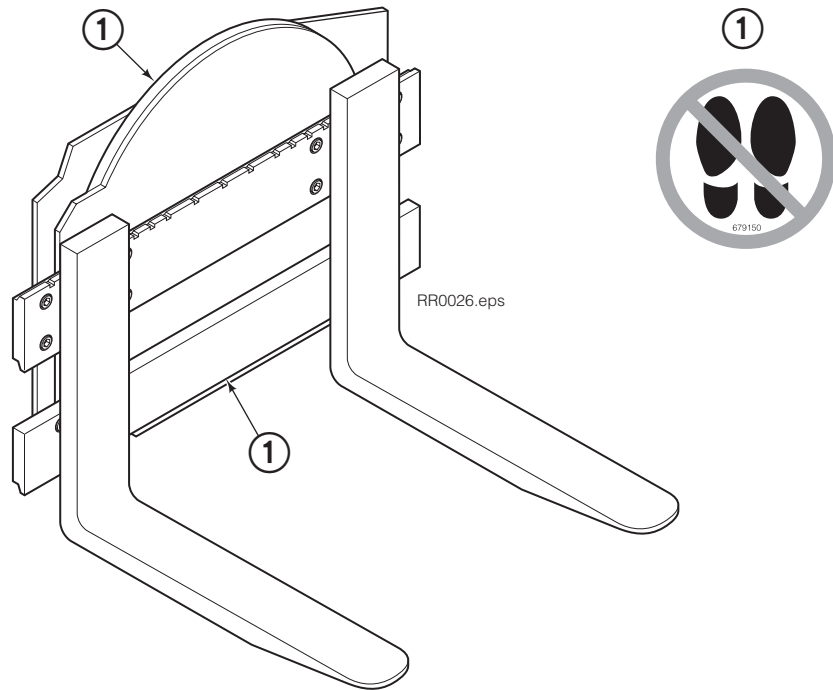

Safety Decals

RR0026.eps

G Rotator			
REF	QTY	PART NO.	DESCRIPTION
1	1	679150	No Step Decal