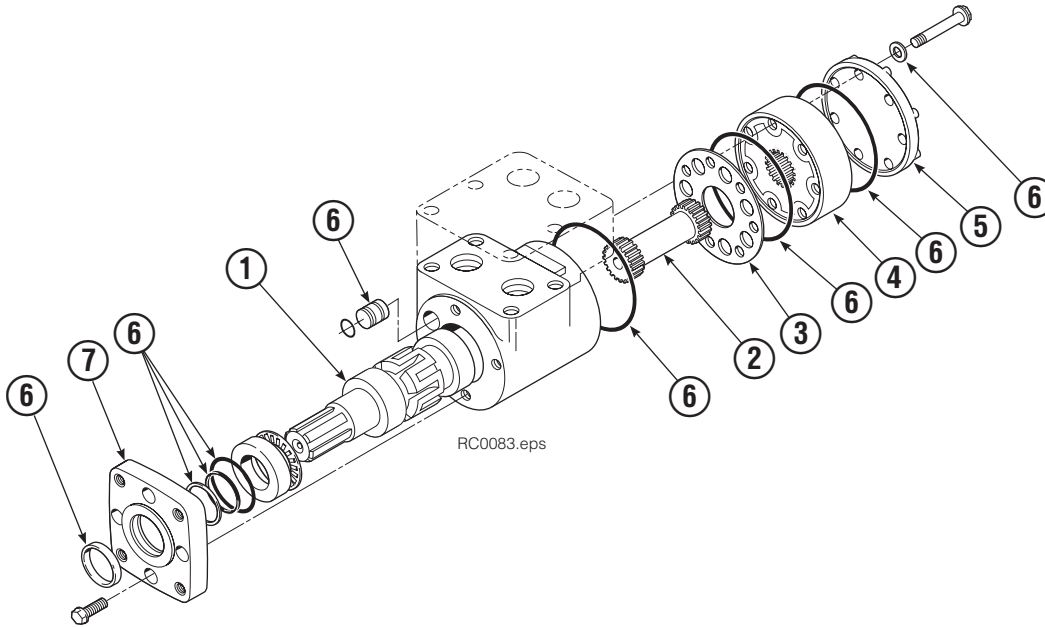

Base Unit

80G			
REF	QTY	PART NO.	DESCRIPTION
		6062428	Base Unit Group
1	1	6061684	Baseplate
2	1	6066053	Faceplate
3	1	775963	Bearing Assembly
4	1	7401	Grease Fitting
5	13	214487	Capscrew, M12 x 40 ●
6	11	206174	Capscrew, M12 x 45 ●
7	15	683822	Lockwasher, M12 ●
8	4	211689	Capscrew, M12 x 30
9	24	767596	Capscrew, M12 x 40 ■
10	1	6605	Plug
11	1	6083805	Seal ◆

● Quantity as required.

◆ See Valve page for parts breakdown.

■ See Drive Motor page for parts breakdown.

★ For service replacement use Bearing 670580.

Check Valve

REF	QTY	PART NO.	DESCRIPTION
		670549	Check Valve Assembly
1	2	609453	Fitting, 10
2	2	670552	Spring
3	2	670551	Guide
4	2	7020	Ball
5	2	602580	Fitting, 8
6	2	673989	Spring
7	1	670550	Body
8	1	670553	Spool

REF	QTY	PART NO.	DESCRIPTION
		6063316	Check Valve Assembly
1	1	6063282	Valve Body
2	2	6038929	Check Valve - PO
3	2	667516	Service Kit

Drive Motor

REF	QTY	PART NO.	DESCRIPTION
		210139	Drive Motor – 2.2 c.i.
1	1	675478	Shaft
2	1	675477	Drive
3	1	211528	Spacer Plate
4	1	210137	Gerotor Set
5	1	211527	End Cap
6	1	206405	Service Kit ●
7	1	685090	Flange