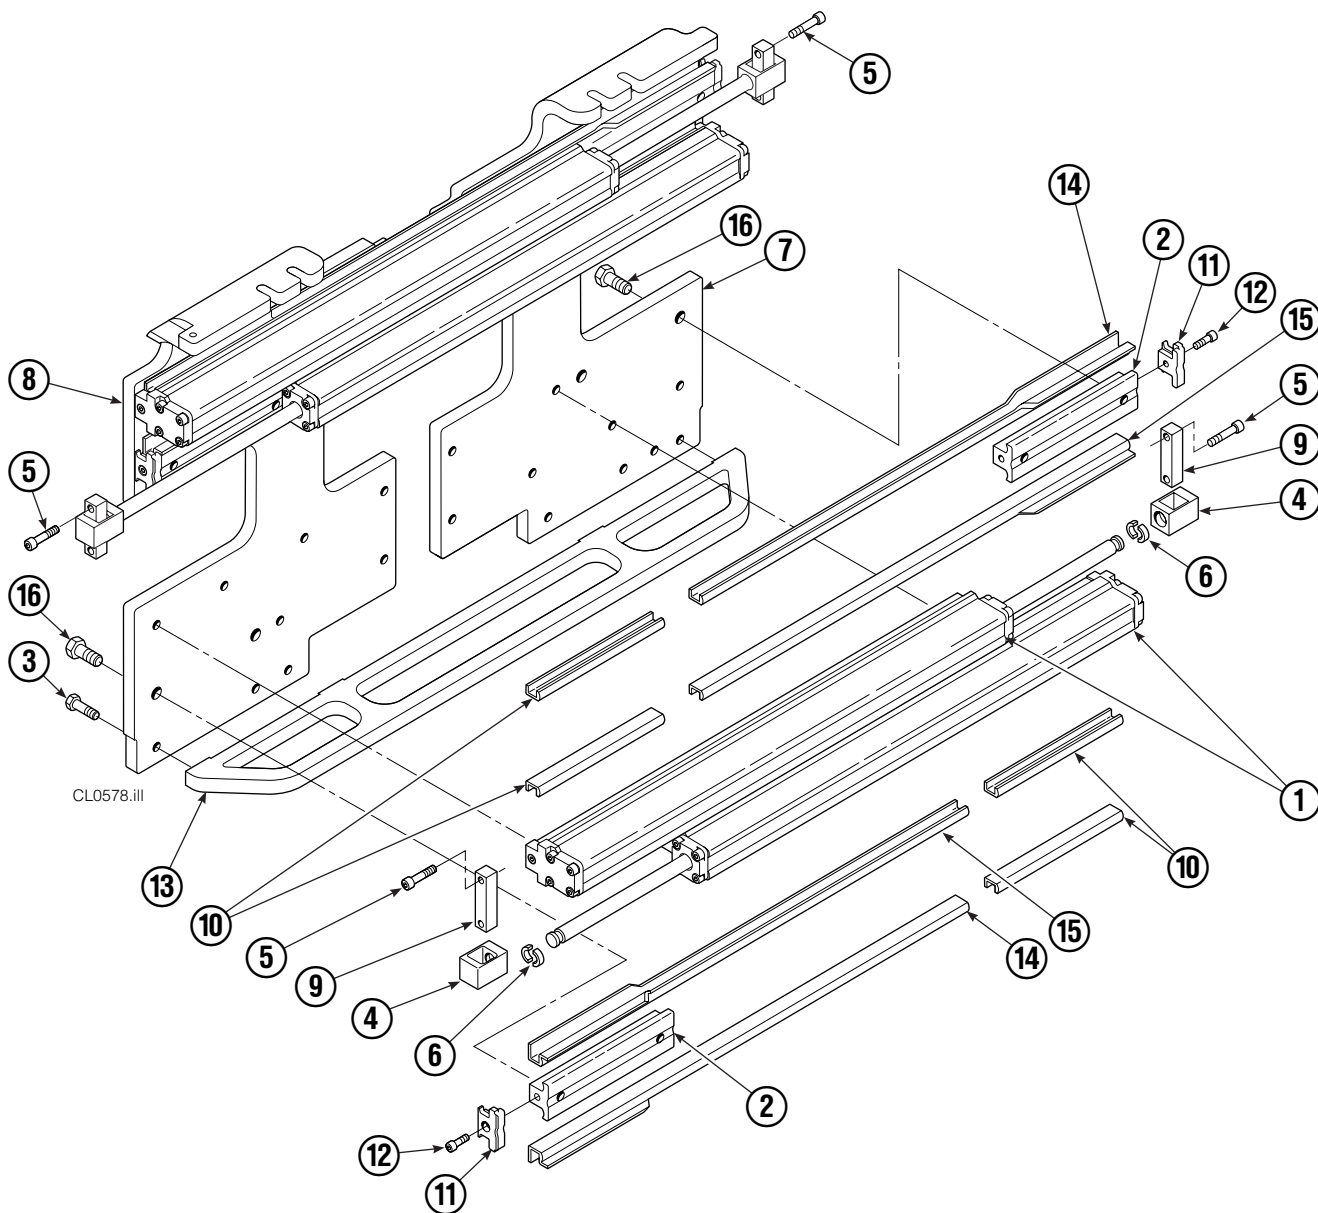

OR

Write: Cascade Corporation, P.O. Box 20187, Portland, OR 97220

Internet: www.cascorp.com

Decals

30E			
REF	QTY	PART NO.	DESCRIPTION
1	12	665595	No Hand Hold Decal
2	6	679150	No Step Decal
3	1	211274	Eagle - 80 mm
4	2	211276	Eagle - 240 mm

CL0578.iii

30E							
REF	QTY	PART NO.	DESCRIPTION	REF	QTY	PART NO.	DESCRIPTION
		217495	Base Unit Group	9	4	210489	Rod End Anchor ●
1	4	210117	Cylinder ▲	10	8	213735	Bearing Spacer
2	4	217001	T-Bar	11	4	210140	Bearing Retainer
3	28	211689	Capscrew, M12 x 30 GR 10.9	12	4	787375	Capscrew, M8 x 20
4	4	209741	Rod End ●	13	1	212500	Bumper
5	8	768303	Capscrew, M10 x 35 ●	14	4	209120	Bearing
6	8	210490	Retainer Half Ring ●	15	4	209119	Bearing
7	1	216997	Baseplate – LH	16	8	211128	Capscrew, M16 x 30 GR 10.9
8	1	216998	Baseplate – RH			213856	Service Kit

▲ See Cylinder page for parts breakdown.

● Included in Cylinder Rod Anchor Kit 213856.

Reference: SK-6089.

Cylinder

30E							
REF	QTY	PART NO.	DESCRIPTION	REF	QTY	PART NO.	DESCRIPTION
		210117	Cylinder Assembly	8	2	210053	O-Ring ▲
1	1	210118	Cylinder/Shell	9	2	210050	Back-Up Ring ▲
2	1	4157-820	Rod	10	1	212477	Seal ▲
3	1	213783	Cap	11	1	209808	Seal ▲
4	8	768208	Capscrew, M8 x 25	12	2	214053	O-Ring ▲
5	1	209809	Bearing ▲	13	1	562131	Wiper ▲
6	1	787375	Capscrew, M8 x 20			210090	Service Kit
7	1	212452	Retainer				