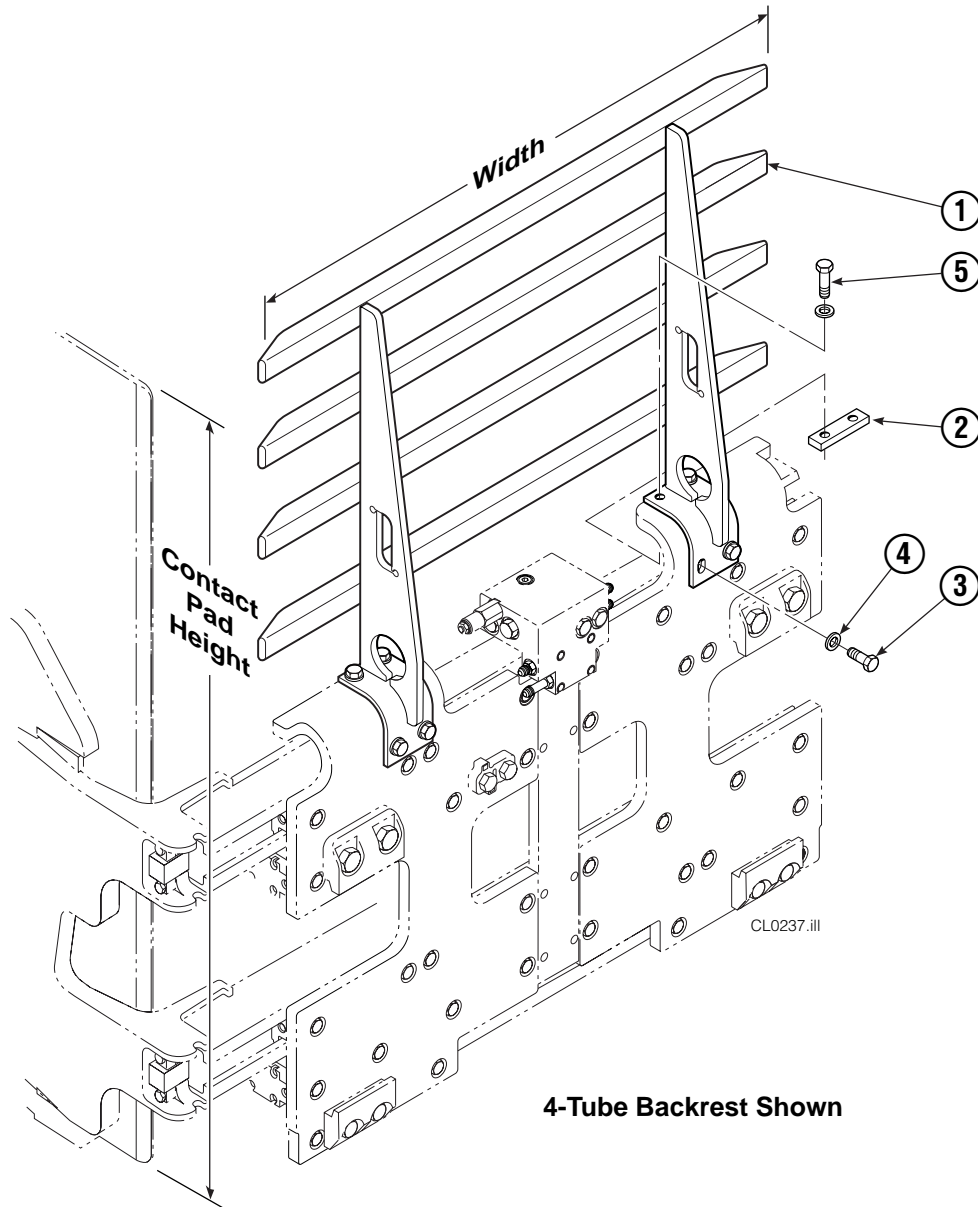

Backrest Group

4-Tube Backrest Shown

30E					
REF	QTY	CONTACT PAD HEIGHT			DESCRIPTION
		48 in. (1220 mm)	54 in. (1370 mm)	60 in. (1520 mm)	
		3-Tube	4-Tube	5-Tube	
1	1	210531	210532	210533	Backrest – 36 in. (916 mm) Width
1	1	210525	210526	210527	Backrest – 40 in. (1016 mm) Width

Common Parts

REF	QTY	PART NO.	DESCRIPTION
2	2	210155	Plate
3	4	211689	Capscrew, M12 x 30
4	8	202251	Washer, M12
5	4	206174	Capscrew, M12 x 45

Reference: Common Parts Group 211448, S-4198, S-4265.