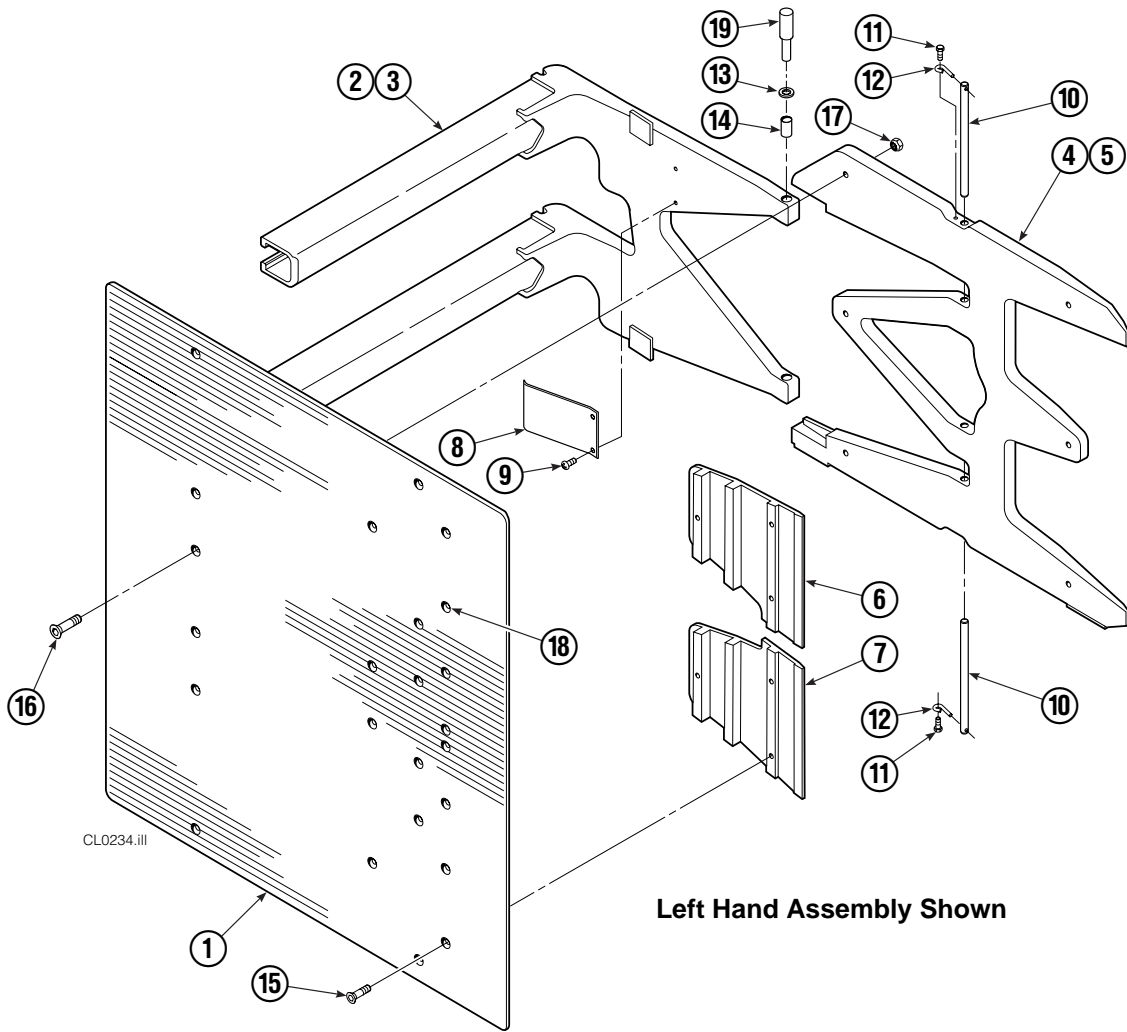

▲ See Cylinder page for parts breakdown.

● Included in Cylinder Rod Anchor Kit 213856.

Reference: SK-6089.

Cylinder

30E							
REF	QTY	PART NO.	DESCRIPTION	REF	QTY	PART NO.	DESCRIPTION
		210117	Cylinder Assembly	8	2	210053	O-Ring ▲
1	1	210118	Cylinder/Shell	9	2	210050	Back-Up Ring ▲
2	1	4157-820	Rod	10	1	212477	Seal ▲
3	1	213783	Cap	11	1	209808	Seal ▲
4	8	768208	Capscrew, M8 x 25	12	2	214053	O-Ring ▲
5	1	209809	Bearing ▲	13	1	562131	Wiper ▲
6	1	787375	Capscrew, M8 x 20			210090	Service Kit
7	1	212452	Retainer				

▲ See Valve page for parts breakdown,
part number stamped on valve.

Reference: SK-6090.

Valve

Sideshifting Without Regeneration

REF	QTY	PART NO.	DESCRIPTION
		215873	Valve Assembly
1	1	215874	Valve Body
2	1	214405	Crossover Relief Valve
3	5	682170	Seal Kit ▲
4	1	210266	Flow Divider/Combiner
5	1	679992	Seal Kit ▲
6	2	209847	Check Valve
7	3	215756	Piston
8	1	6025134	Check Valve
9	3	604511	Fitting, 6-6 ●
10	1	605743	Fitting, 6-6 ●
11	5	604510	Fitting, 6
12	1	215876	Crossover Relief Valve
		210452	Valve Service Kit

- ▲ Included in Valve Service Kit 210452.
- Included in Fitting Group 212978.

Arms and Pads

Left Hand Assembly Shown

33E			
REF	QTY	CONTACT PAD WIDTH	DESCRIPTION
		47.2 in. (1200 mm)	
1	2	210470	Contact Pad – 48 in. (1220 mm) Height
2	1	212003	Arm – LH
3	1	212004	Arm – RH
4	1	210403	Stabilizer – LH
5	1	210406	Stabilizer – RH
6	2	210180	Filler Block – LH Upper/RH Lower
7	2	210179	Filler Block – LH Lower/RH Upper