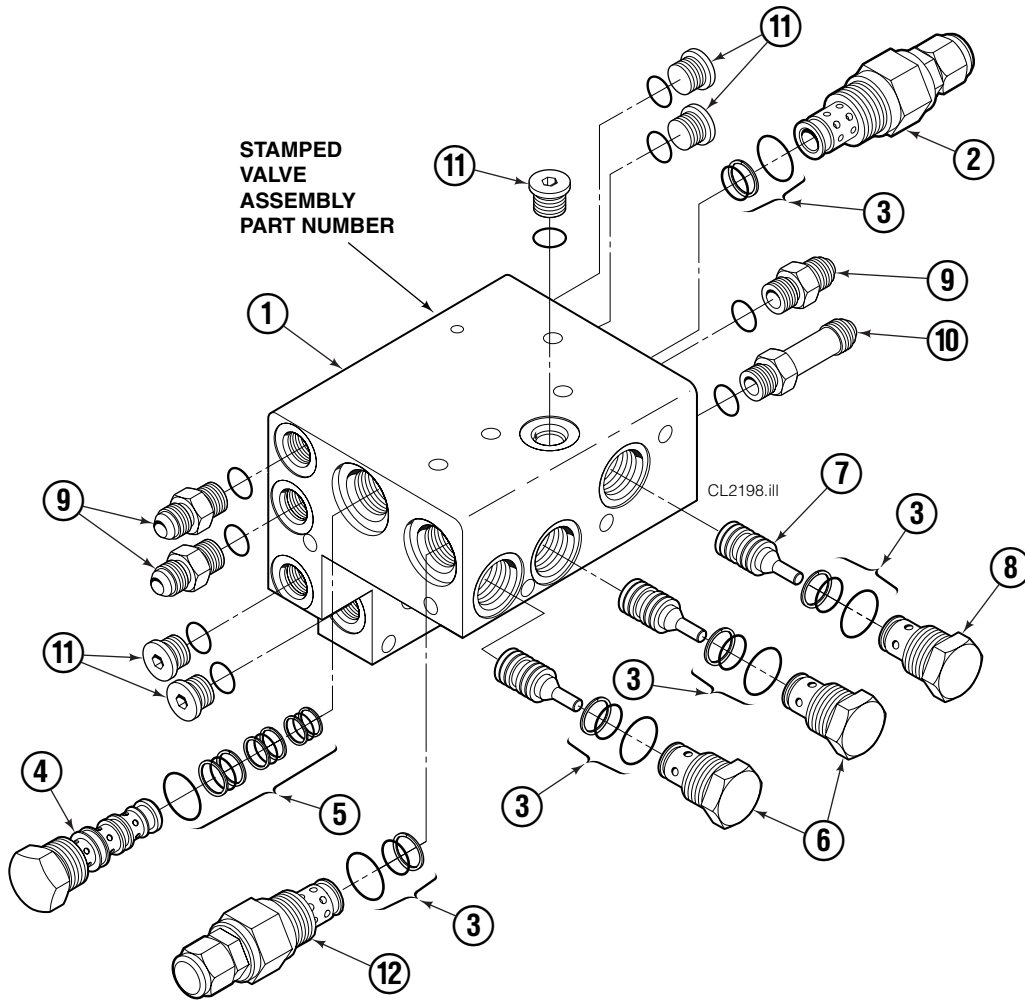

CL0578.iii

30E							
REF	QTY	PART NO.	DESCRIPTION	REF	QTY	PART NO.	DESCRIPTION
		217495	Base Unit Group	9	4	210489	Rod End Anchor ●
1	4	210117	Cylinder ▲	10	8	213735	Bearing Spacer
2	4	217001	T-Bar	11	4	210140	Bearing Retainer
3	28	211689	Capscrew, M12 x 30 GR 10.9	12	4	787375	Capscrew, M8 x 20
4	4	209741	Rod End ●	13	1	212500	Bumper
5	8	768303	Capscrew, M10 x 35 ●	14	4	209120	Bearing
6	8	210490	Retainer Half Ring ●	15	4	209119	Bearing
7	1	216997	Baseplate – LH	16	8	211128	Capscrew, M16 x 30 GR 10.9
8	1	216998	Baseplate – RH			213856	Service Kit

▲ See Cylinder page for parts breakdown.

● Included in Cylinder Rod Anchor Kit 213856.

Reference: SK-6089.

Cylinder

30E							
REF	QTY	PART NO.	DESCRIPTION	REF	QTY	PART NO.	DESCRIPTION
		210117	Cylinder Assembly	8	2	210053	O-Ring ▲
1	1	210118	Cylinder/Shell	9	2	210050	Back-Up Ring ▲
2	1	4157-820	Rod	10	1	212477	Seal ▲
3	1	213783	Cap	11	1	209808	Seal ▲
4	8	768208	Capscrew, M8 x 25	12	2	214053	O-Ring ▲
5	1	209809	Bearing ▲	13	1	562131	Wiper ▲
6	1	787375	Capscrew, M8 x 20			210090	Service Kit
7	1	212452	Retainer				

▲ Included in Service Kit 210090.

Reference: S-4644, S-4643.

Hydraulic Group

30E			
REF	QTY	PART NO.	DESCRIPTION
		215872	Hydraulic Group
		212983	Manifold Group
1	1	215873	Valve Assembly ▲
2	6	768208	Capscrew, M8 x 25
3	2	768797	Capscrew, M8 x 40
4	2	768800	Capscrew, M8 x 60
5	11	214053	O-Ring, 90 Durometer
6	1	212974	Manifold

▲ See Valve page for parts breakdown,
part number stamped on valve.

Reference: SK-6090.

Valve

Sideshifting Without Regeneration

REF	QTY	PART NO.	DESCRIPTION
		215873	Valve Assembly
1	1	215874	Valve Body
2	1	214405	Crossover Relief Valve
3	5	682170	Seal Kit ▲
4	1	210266	Flow Divider/Combiner
5	1	679992	Seal Kit ▲
6	2	209847	Check Valve
7	3	215756	Piston
8	1	6025134	Check Valve
9	3	604511	Fitting, 6-6 ●
10	1	605743	Fitting, 6-6 ●
11	5	604510	Fitting, 6
12	1	215876	Crossover Relief Valve
		210452	Valve Service Kit