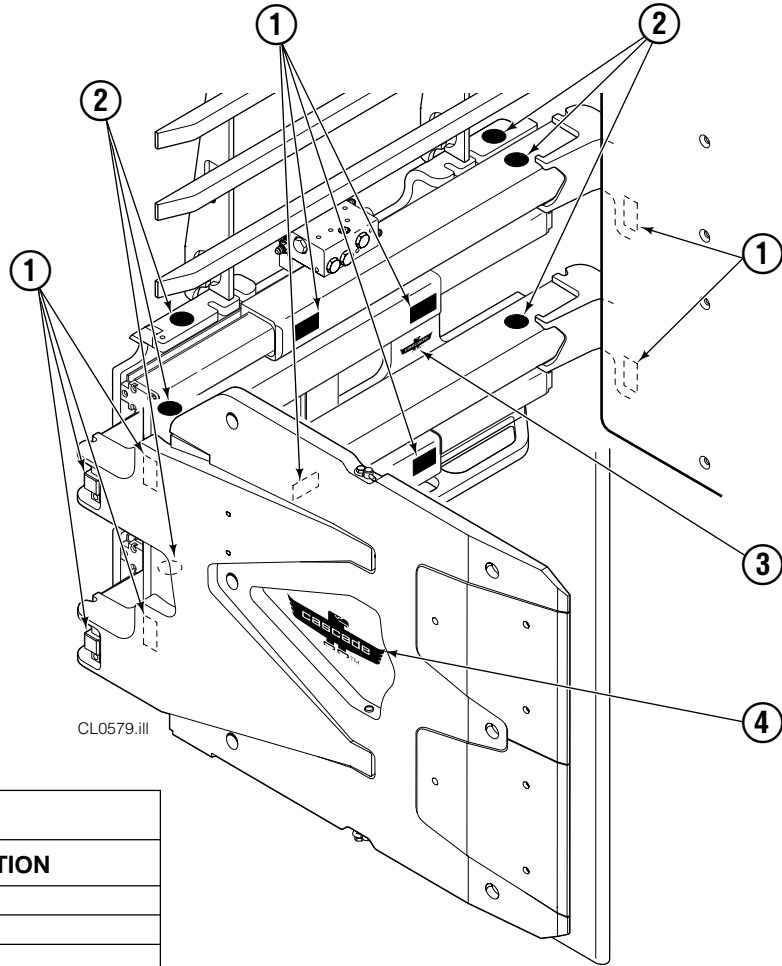

Decals

30E			
REF	QTY	PART NO.	DESCRIPTION
1	12	665595	No Hand Hold Decal
2	6	679150	No Step Decal
3	1	211274	Eagle - 80 mm
4	2	211276	Eagle - 240 mm