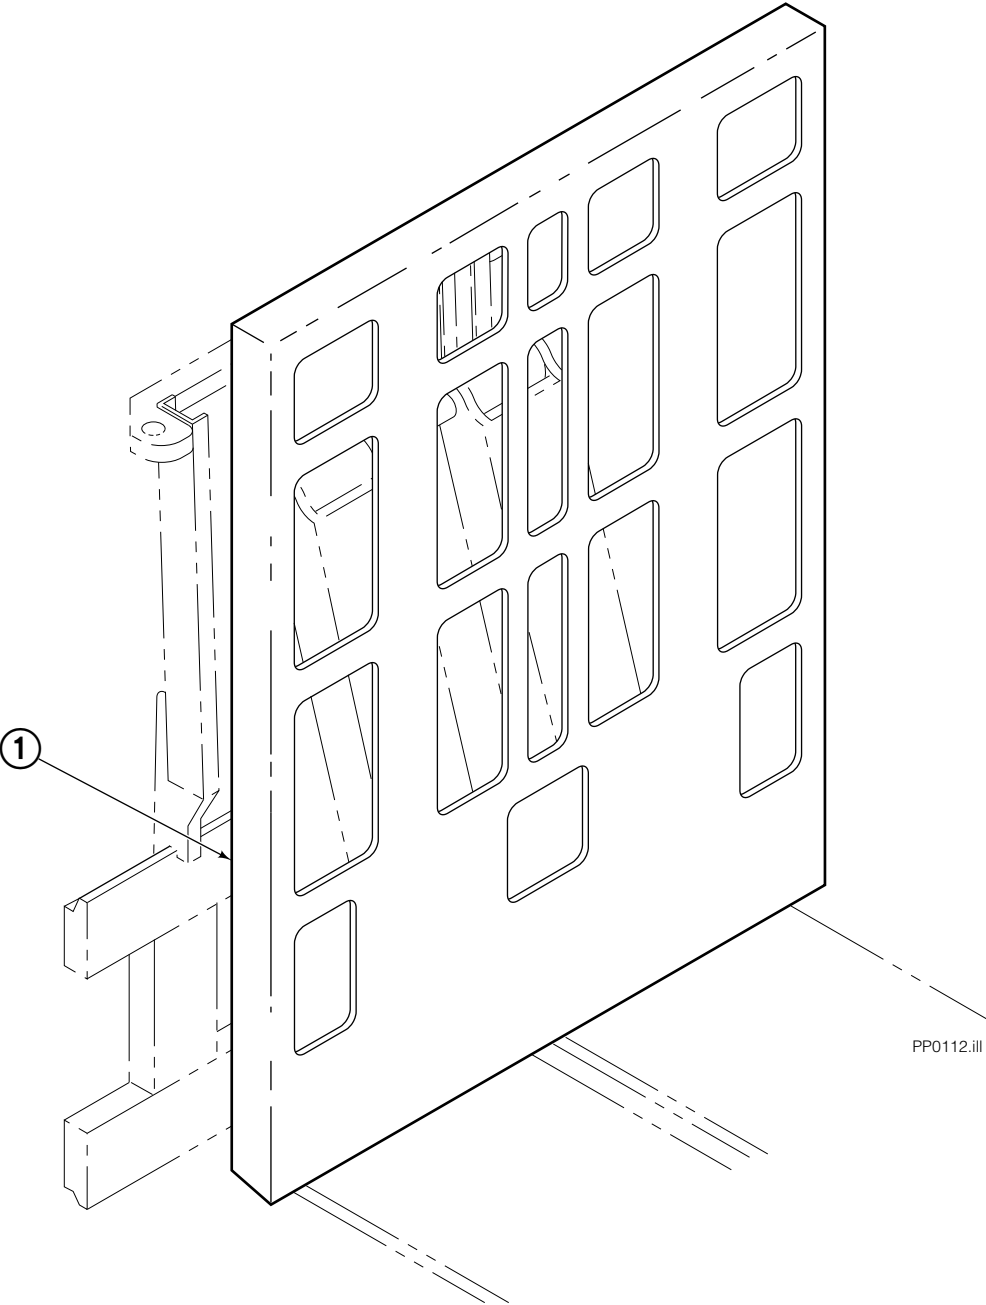

■ See Valve page for parts breakdown.

Valve Load Push

35E/45E			
REF	QTY	PART NO.	DESCRIPTION
		688384	Valve Assembly
1	1	688385	Body
2	1	687224	Relief Valve
3	2	663694	Fitting, 3

Faceplate Group

REF	QTY	PART NO.	DESCRIPTION
		205061	Faceplate Group 40" x 62" ●
1	1	204491	Faceplate 40" x 62" ●