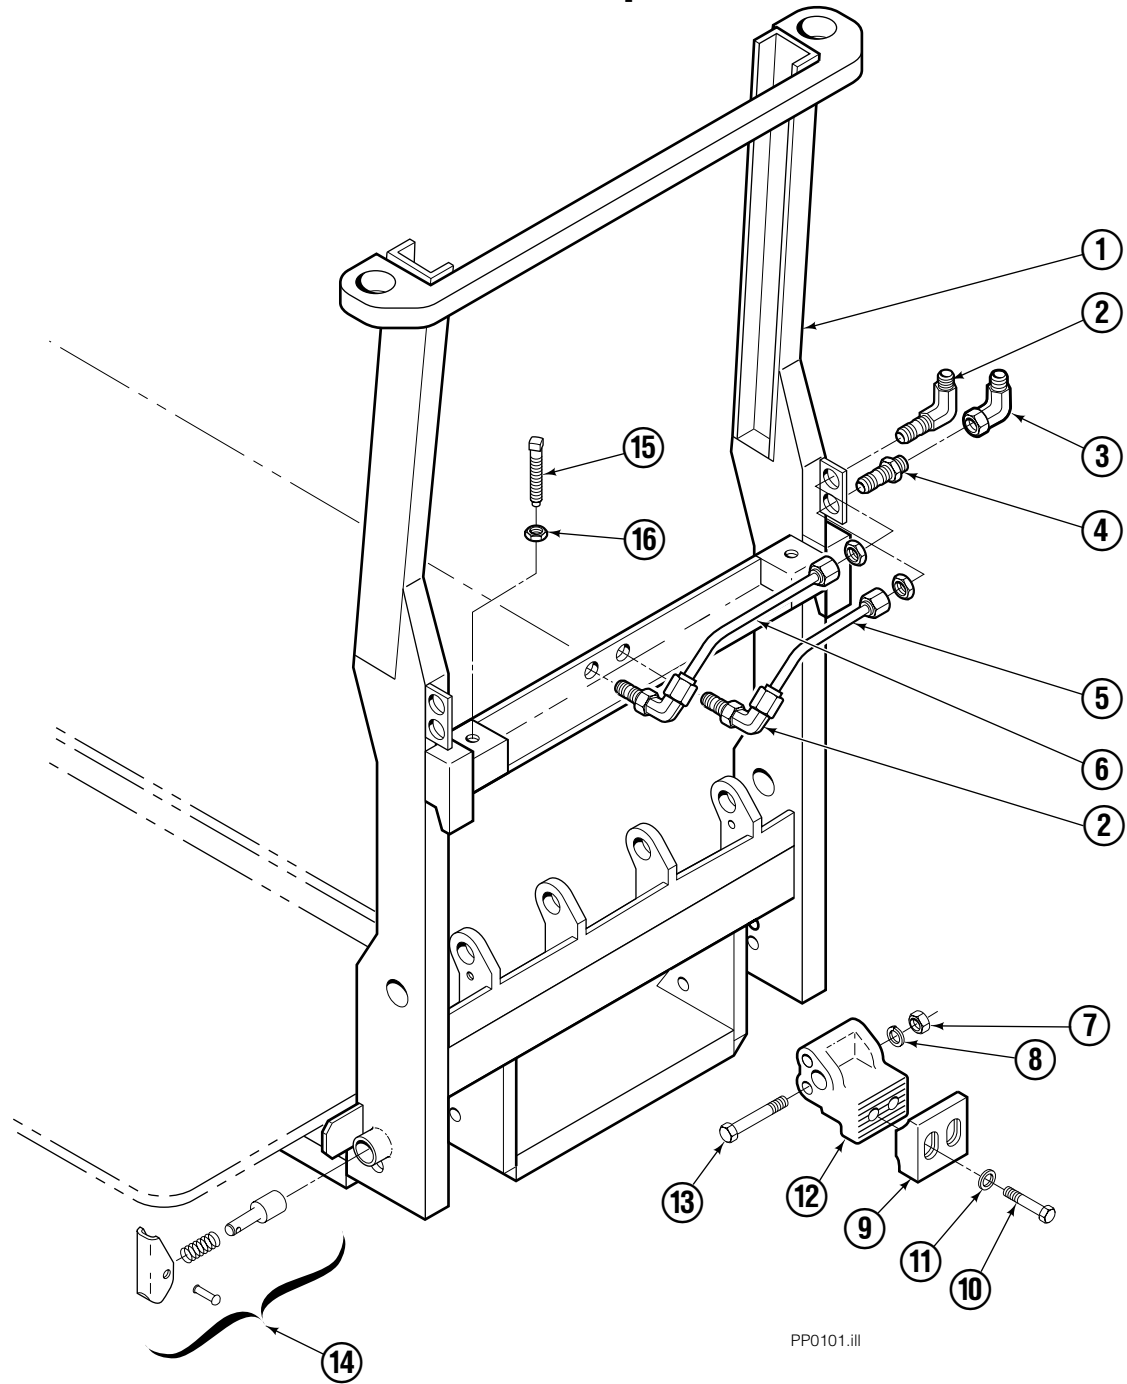

Decals

35E/45E Sheet-Sav

Decals

35E/45E QFM™ Sheet-Sav

Frame Group ITA II

PP0101.ill

45E							
REF	QTY	PART NO.	DESCRIPTION	REF	QTY	PART NO.	DESCRIPTION
		204414	Frame Group	9	2	676280	Hook
1	1	205023	Frame	10	4	768554	Capscrew
2	3	2453	Fitting, 6-6	11	4	667910	Washer
3	1	2680	Fitting, 6-6	12	2	683188	Pivot Hook
4	1	2375	Fitting, 6-6	13	2	768837	Capscrew
5	1	201798	Tube	14	2	683189	Pin Assembly
6	1	201799	Tube	15	2	204938	Fitting, 6-6Setscrew
7	2	763025	Nut	16	2	5930	Nut
8	2	681473	Lockwasher				

■ See Valve page for parts breakdown.

Valve Load Push

35E/45E			
REF	QTY	PART NO.	DESCRIPTION
		688384	Valve Assembly
1	1	688385	Body
2	1	687224	Relief Valve
3	2	663694	Fitting, 3

Faceplate Group

REF	QTY	PART NO.	DESCRIPTION
		205061	Faceplate Group 40" x 62" ●
1	1	204491	Faceplate 40" x 62" ●