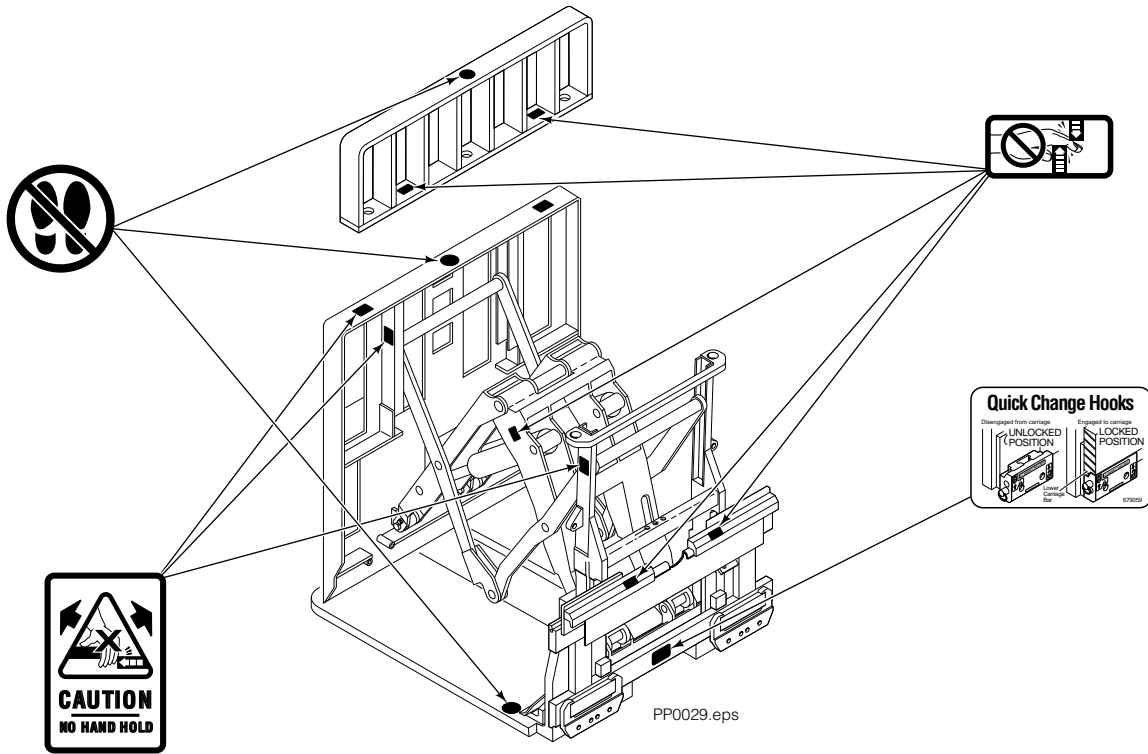

Decals

35E/45E Sheet-Sav

Decals

35E/45E QFM™ Sheet-Sav

Frame Group ITA II

PP0101.ill

45E							
REF	QTY	PART NO.	DESCRIPTION	REF	QTY	PART NO.	DESCRIPTION
		204414	Frame Group	9	2	676280	Hook
1	1	205023	Frame	10	4	768554	Capscrew
2	3	2453	Fitting, 6-6	11	4	667910	Washer
3	1	2680	Fitting, 6-6	12	2	683188	Pivot Hook
4	1	2375	Fitting, 6-6	13	2	768837	Capscrew
5	1	201798	Tube	14	2	683189	Pin Assembly
6	1	201799	Tube	15	2	204938	Fitting, 6-6Setscrew
7	2	763025	Nut	16	2	5930	Nut
8	2	681473	Lockwasher				