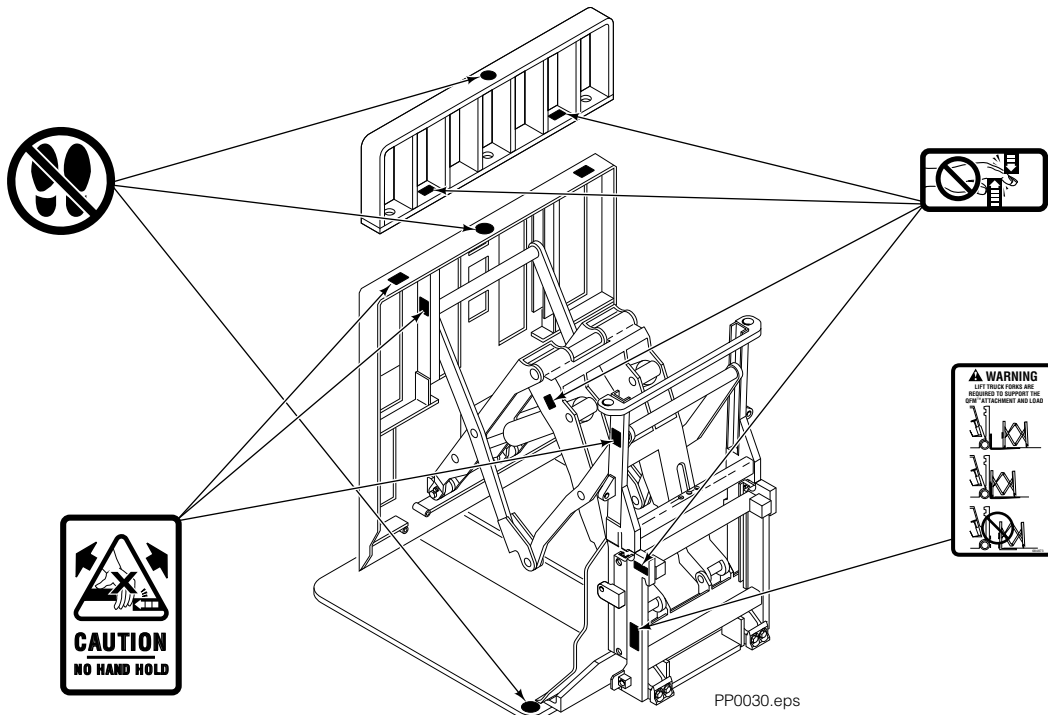

Decals

35E/45E Sheet-Sav

Decals

35E/45E QFM™ Sheet-Sav

Frame Group ITA II

PP0101.ill

45E							
REF	QTY	PART NO.	DESCRIPTION	REF	QTY	PART NO.	DESCRIPTION
		204414	Frame Group	9	2	676280	Hook
1	1	205023	Frame	10	4	768554	Capscrew
2	3	2453	Fitting, 6-6	11	4	667910	Washer
3	1	2680	Fitting, 6-6	12	2	683188	Pivot Hook
4	1	2375	Fitting, 6-6	13	2	768837	Capscrew
5	1	201798	Tube	14	2	683189	Pin Assembly
6	1	201799	Tube	15	2	204938	Fitting, 6-6Setscrew
7	2	763025	Nut	16	2	5930	Nut
8	2	681473	Lockwasher				