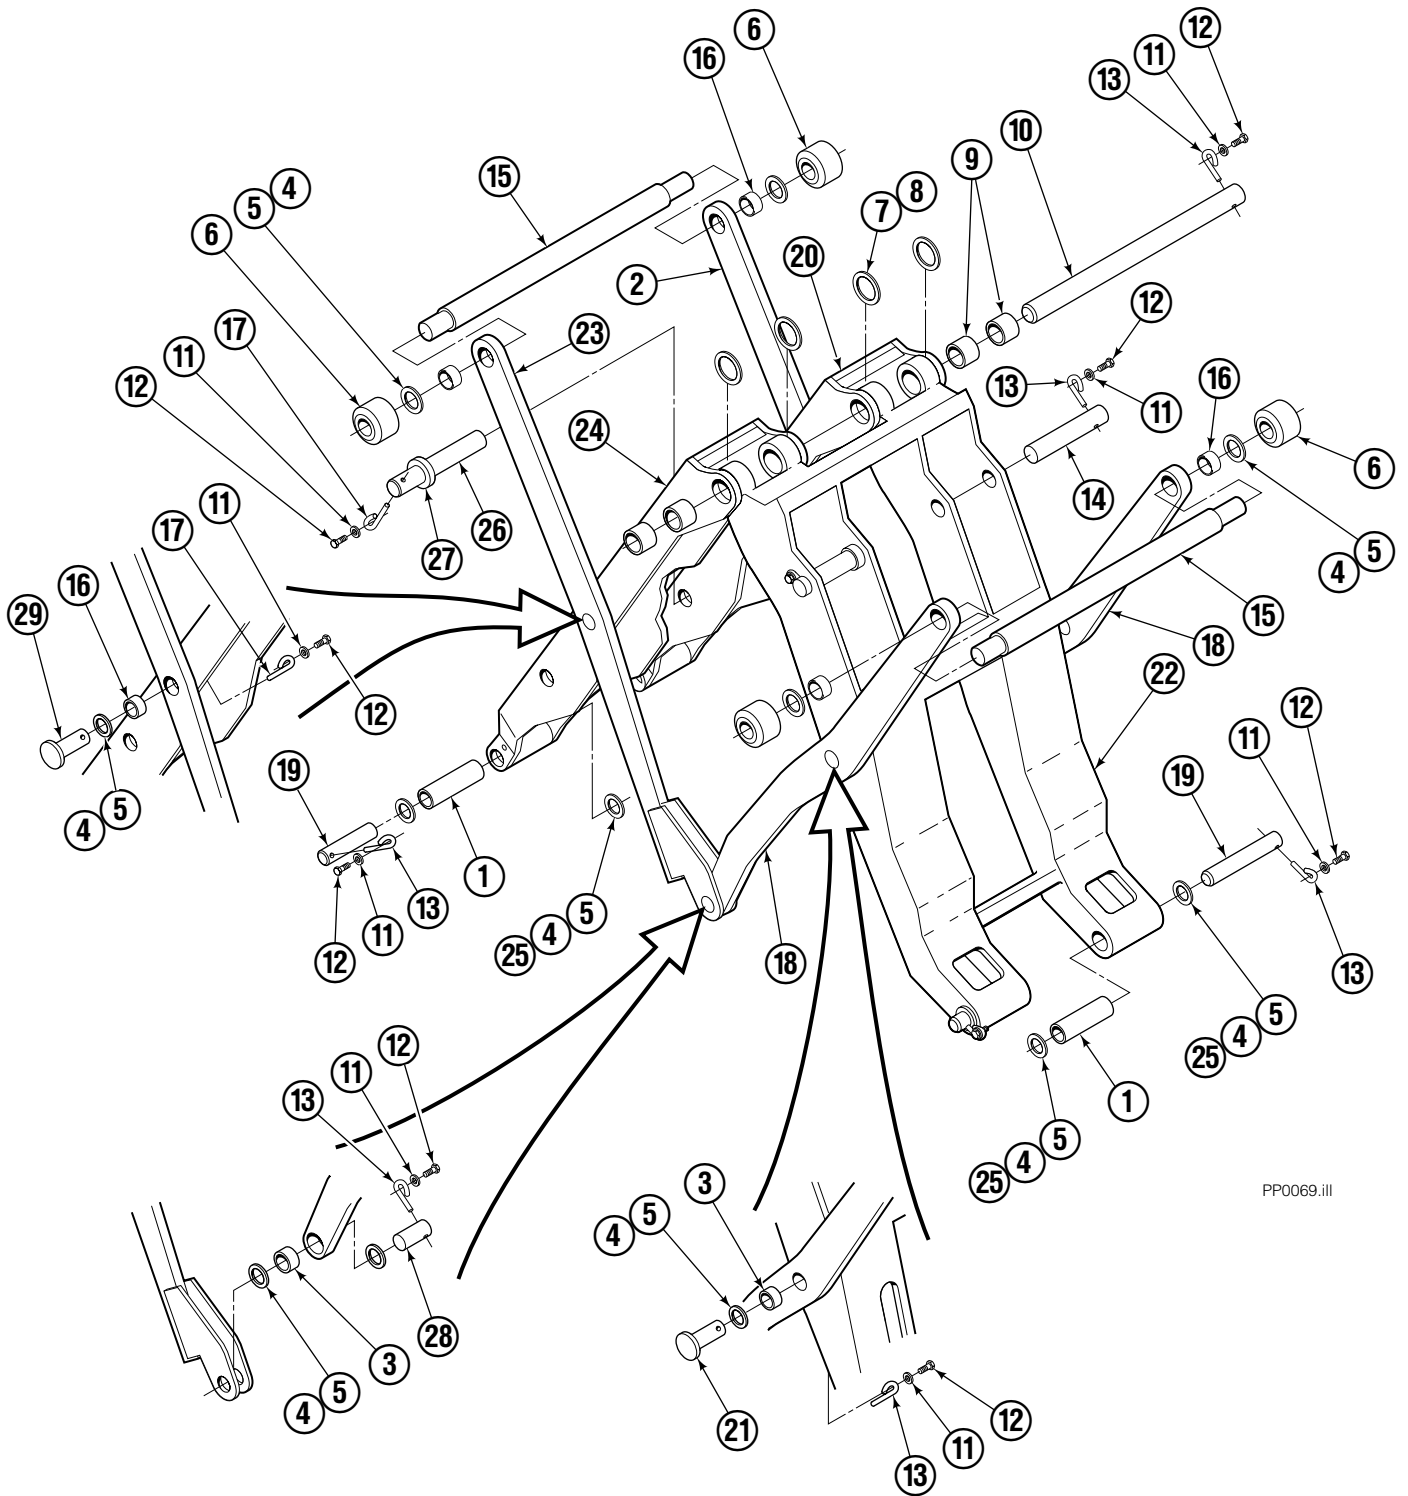

Mechanism Group

PP0069.iii

Mechanism Group

35E/45E			
REF	QTY	PART NO.	DESCRIPTION
		204422	Mechanism Group
1	4	204535	■ Bushing
2	1	204522	Arm – Secondary Outer RH
3	6	683154	■ Bushing
4	●	683161	Shim (.030)
5	●	683162	Shim (.060)
6	4	205070	Roller
7	●	683163	Shim (.030)
8	●	683164	Shim (.060)
9	4	683155	■ Bushing
10	1	682821	Pin
11	15	6229	Washer
12	15	685661	Capscrew
13	11	682999	Eye-Pin
14	2	682822	Pin-Head
15	2	205065	Pin
16	4	689202	■ Bushing
17	4	689954	Eye-Pin
18	2	204520	Arm – Outer Primary
19	4	204533	Pin – Frame
20	1	204519	Arm – Inner Secondary RH
21	2	689198	Pin – Primary Outer
22	1	204517	Arm – Inner Primary
23	1	204521	Arm – Secondary Outer LH
24	1	204518	Arm – Inner Secondary LH
25	●	204532	Shim
26	2	682823	Pin-Rod
27	2	683165	Spacer
28	2	204534	Pin – Outer
29	2	204600	Pin – Secondary Outer

- Quantity as required.
- Included in Service Kit 205076.