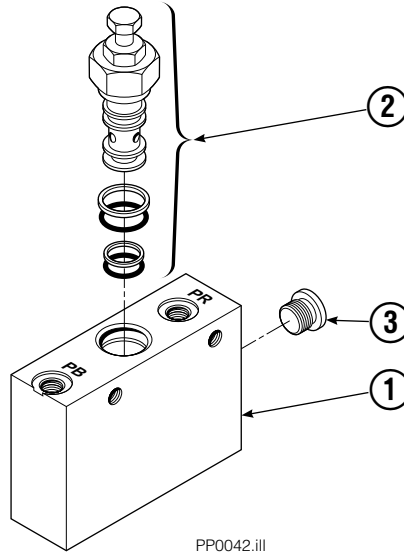

Decals

35E/45E Sheet-Sav

Decals

35E/45E QFM™ Sheet-Sav

Frame Group ITA II

PP0101.ill

45E							
REF	QTY	PART NO.	DESCRIPTION	REF	QTY	PART NO.	DESCRIPTION
		204414	Frame Group	9	2	676280	Hook
1	1	205023	Frame	10	4	768554	Capscrew
2	3	2453	Fitting, 6-6	11	4	667910	Washer
3	1	2680	Fitting, 6-6	12	2	683188	Pivot Hook
4	1	2375	Fitting, 6-6	13	2	768837	Capscrew
5	1	201798	Tube	14	2	683189	Pin Assembly
6	1	201799	Tube	15	2	204938	Fitting, 6-6Setscrew
7	2	763025	Nut	16	2	5930	Nut
8	2	681473	Lockwasher				

- Quantity as required.
- Included in Service Kit 205076.

Cylinder

REF	QTY	PART NO.	DESCRIPTION
		582636	Cylinder Assembly
1	1	—	Spacer
2	1	564159	Seal ■
3	1	7348	Snap Ring
4	1	564161	Piston
5	1	562717	Shell
6	1	558626	Rod
7	1	662448	Seal ■
8	1	2787	O-Ring ■
9	1	615130	Back-Up Ring ■
10	1	558628	Retainer
11	1	636853	Wiper ■
12	4	559697	Bearing
13	1	559698	Spacer
14	1	678019	Nut
15	1	671048	Seal Loader Kit ■

■ Included in Service Kit 562339.

Reference: S-3424.

Hydraulic Group

PP0035.iii

35E/45E			
REF	QTY	PART NO.	DESCRIPTION
		688823	Hydraulic Group
1	1	682994	Tube
2	2	200005	Hose
3	1	2375	Fitting, 6-6
4	1	688384	■ Valve
5	2	765329	Capscrew, M8x1.25x20-8.8
6	2	685980	Hose
7	4	605235	Fitting 5-6
8	6	604511	Fitting, 6-6
9	1	200647	Tube
10	2	604510	Plug, 6
11	1	682993	Tube

■ See Valve page for parts breakdown.

Valve Load Push

35E/45E			
REF	QTY	PART NO.	DESCRIPTION
		688384	Valve Assembly
1	1	688385	Body
2	1	687224	Relief Valve
3	2	663694	Fitting, 3

Faceplate Group

REF	QTY	PART NO.	DESCRIPTION
		205061	Faceplate Group 40" x 62" ●
1	1	204491	Faceplate 40" x 62" ●