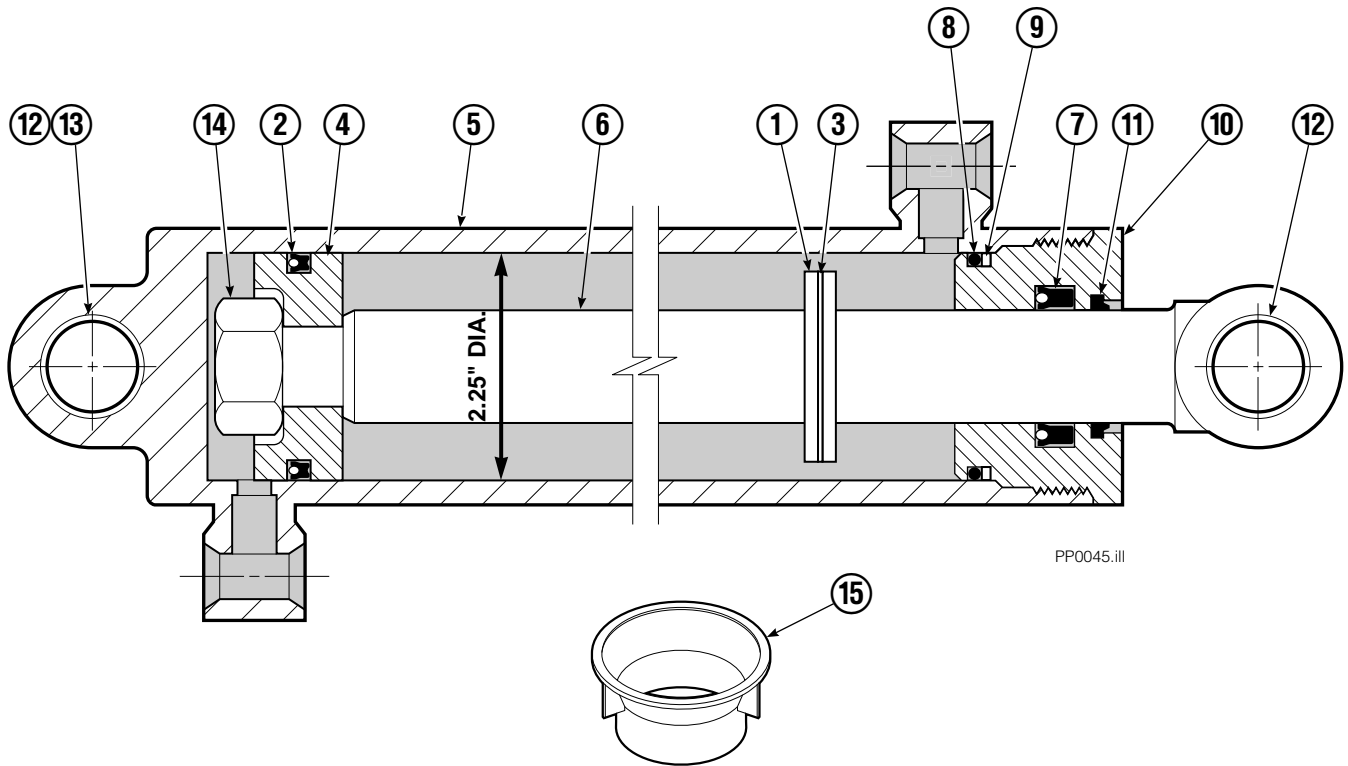

Reference: Common Parts Group 685642.

Mechanism Group

PP0069.iii

Mechanism Group

35E/45E			
REF	QTY	PART NO.	DESCRIPTION
		204422	Mechanism Group
1	4	204535	■ Bushing
2	1	204522	Arm – Secondary Outer RH
3	6	683154	■ Bushing
4	●	683161	Shim (.030)
5	●	683162	Shim (.060)
6	4	205070	Roller
7	●	683163	Shim (.030)
8	●	683164	Shim (.060)
9	4	683155	■ Bushing
10	1	682821	Pin
11	15	6229	Washer
12	15	685661	Capscrew
13	11	682999	Eye-Pin
14	2	682822	Pin-Head
15	2	205065	Pin
16	4	689202	■ Bushing
17	4	689954	Eye-Pin
18	2	204520	Arm – Outer Primary
19	4	204533	Pin – Frame
20	1	204519	Arm – Inner Secondary RH
21	2	689198	Pin – Primary Outer
22	1	204517	Arm – Inner Primary
23	1	204521	Arm – Secondary Outer LH
24	1	204518	Arm – Inner Secondary LH
25	●	204532	Shim
26	2	682823	Pin-Rod
27	2	683165	Spacer
28	2	204534	Pin – Outer
29	2	204600	Pin – Secondary Outer

- Quantity as required.
- Included in Service Kit 205076.

Cylinder

REF	QTY	PART NO.	DESCRIPTION
		582636	Cylinder Assembly
1	1	—	Spacer
2	1	564159	Seal ■
3	1	7348	Snap Ring
4	1	564161	Piston
5	1	562717	Shell
6	1	558626	Rod
7	1	662448	Seal ■
8	1	2787	O-Ring ■
9	1	615130	Back-Up Ring ■
10	1	558628	Retainer
11	1	636853	Wiper ■
12	4	559697	Bearing
13	1	559698	Spacer
14	1	678019	Nut
15	1	671048	Seal Loader Kit ■

■ Included in Service Kit 562339.

Reference: S-3424.

Hydraulic Group

PP0035.iii

35E/45E			
REF	QTY	PART NO.	DESCRIPTION
		688823	Hydraulic Group
1	1	682994	Tube
2	2	200005	Hose
3	1	2375	Fitting, 6-6
4	1	688384	■ Valve
5	2	765329	Capscrew, M8x1.25x20-8.8
6	2	685980	Hose
7	4	605235	Fitting 5-6
8	6	604511	Fitting, 6-6
9	1	200647	Tube
10	2	604510	Plug, 6
11	1	682993	Tube

■ See Valve page for parts breakdown.

Valve Load Push

35E/45E			
REF	QTY	PART NO.	DESCRIPTION
		688384	Valve Assembly
1	1	688385	Body
2	1	687224	Relief Valve
3	2	663694	Fitting, 3

Faceplate Group

REF	QTY	PART NO.	DESCRIPTION
		205061	Faceplate Group 40" x 62" ●
1	1	204491	Faceplate 40" x 62" ●