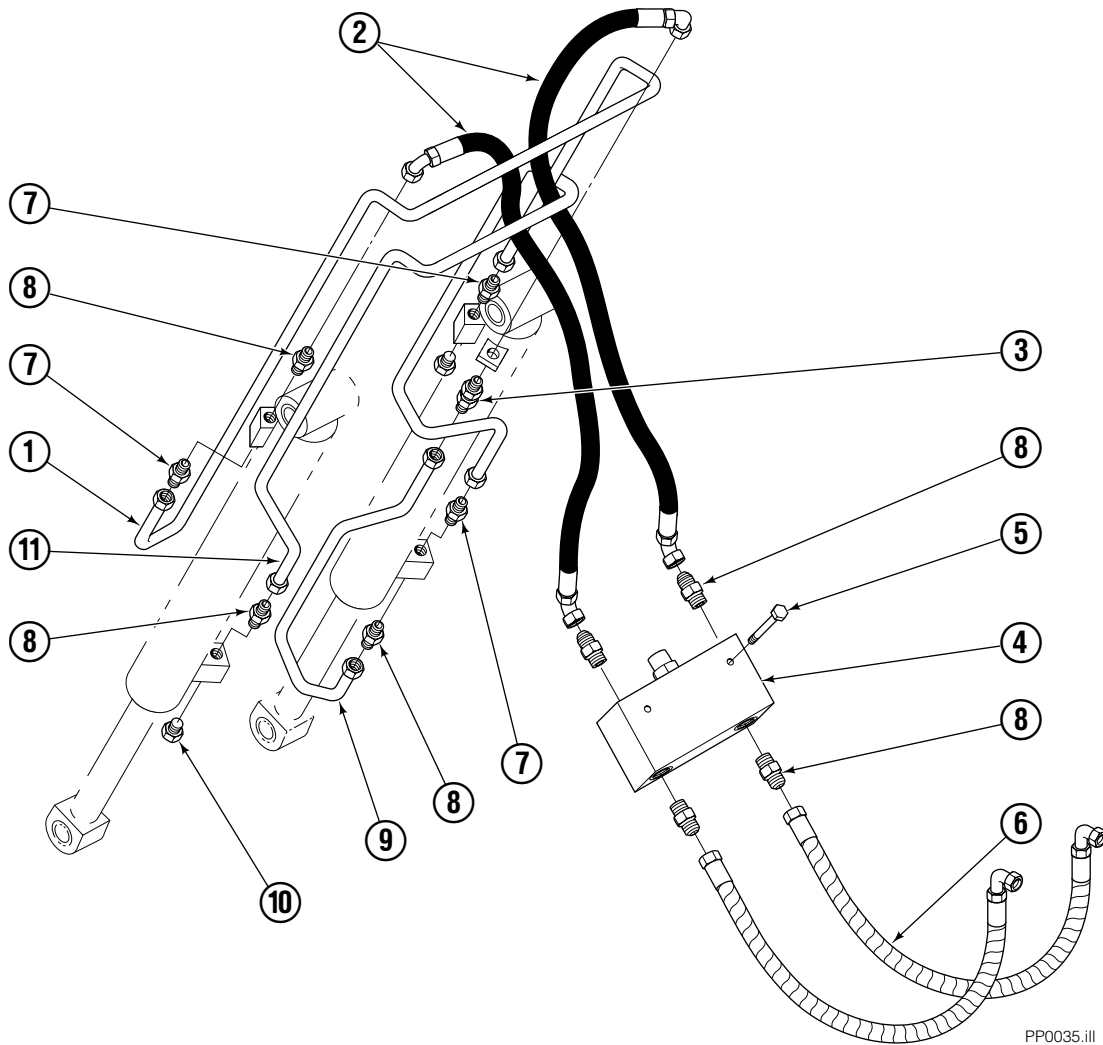

Decals

35E/45E Sheet-Sav

Decals

35E/45E QFM™ Sheet-Sav

Frame Group ITA II

PP0101.ill

45E							
REF	QTY	PART NO.	DESCRIPTION	REF	QTY	PART NO.	DESCRIPTION
		204414	Frame Group	9	2	676280	Hook
1	1	205023	Frame	10	4	768554	Capscrew
2	3	2453	Fitting, 6-6	11	4	667910	Washer
3	1	2680	Fitting, 6-6	12	2	683188	Pivot Hook
4	1	2375	Fitting, 6-6	13	2	768837	Capscrew
5	1	201798	Tube	14	2	683189	Pin Assembly
6	1	201799	Tube	15	2	204938	Fitting, 6-6Setscrew
7	2	763025	Nut	16	2	5930	Nut
8	2	681473	Lockwasher				

- Quantity as required.
- Included in Service Kit 205076.

Cylinder

REF	QTY	PART NO.	DESCRIPTION
		582636	Cylinder Assembly
1	1	—	Spacer
2	1	564159	Seal ■
3	1	7348	Snap Ring
4	1	564161	Piston
5	1	562717	Shell
6	1	558626	Rod
7	1	662448	Seal ■
8	1	2787	O-Ring ■
9	1	615130	Back-Up Ring ■
10	1	558628	Retainer
11	1	636853	Wiper ■
12	4	559697	Bearing
13	1	559698	Spacer
14	1	678019	Nut
15	1	671048	Seal Loader Kit ■

■ Included in Service Kit 562339.

Reference: S-3424.

Hydraulic Group

PP0035.iii

35E/45E			
REF	QTY	PART NO.	DESCRIPTION
		688823	Hydraulic Group
1	1	682994	Tube
2	2	200005	Hose
3	1	2375	Fitting, 6-6
4	1	688384	■ Valve
5	2	765329	Capscrew, M8x1.25x20-8.8
6	2	685980	Hose
7	4	605235	Fitting 5-6
8	6	604511	Fitting, 6-6
9	1	200647	Tube
10	2	604510	Plug, 6
11	1	682993	Tube

■ See Valve page for parts breakdown.

Valve Load Push

35E/45E			
REF	QTY	PART NO.	DESCRIPTION
		688384	Valve Assembly
1	1	688385	Body
2	1	687224	Relief Valve
3	2	663694	Fitting, 3

Faceplate Group

REF	QTY	PART NO.	DESCRIPTION
		205061	Faceplate Group 40" x 62" ●
1	1	204491	Faceplate 40" x 62" ●