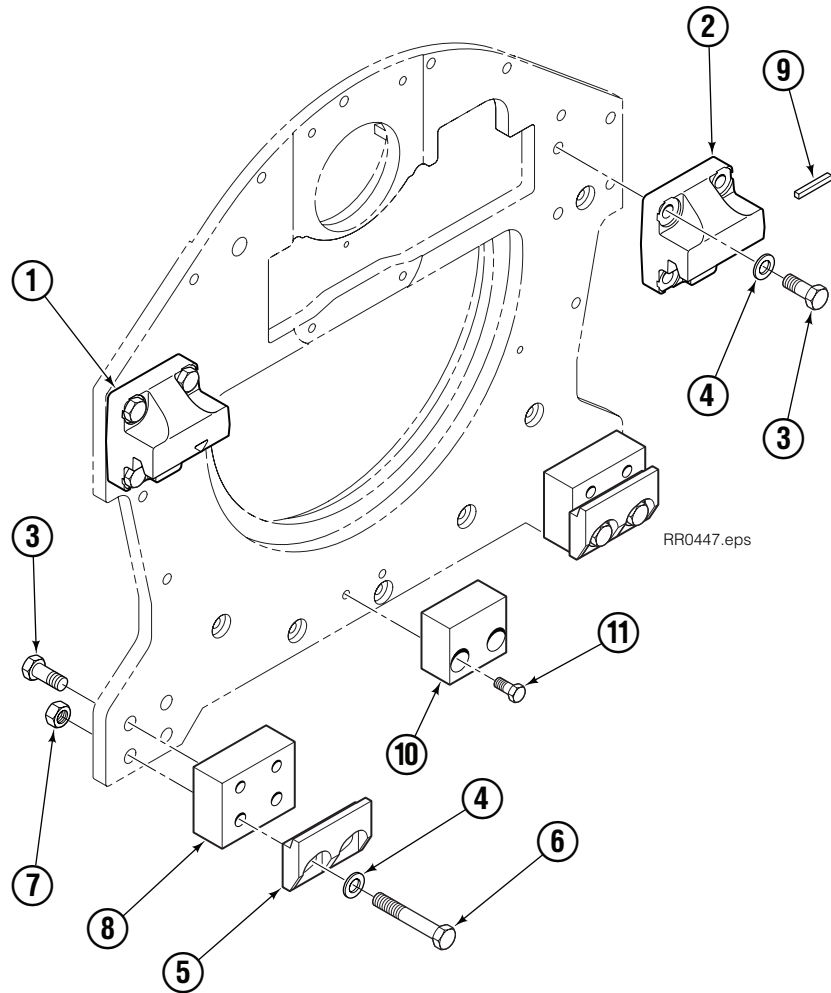

Fork Bar Group

RR0444.eps

45G			
REF	QTY	PART NO.	DESCRIPTION
		6055351	Fork Bar Group
1	1	6055353	Upper Bar
2	1	6055352	Lower Bar
3	14	769574	Capscrew, M16 x 35
4	14	678992	Lockwasher, M16
5	2	6052240	Keeper
6	4	680084	Capscrew, M12 x 25
7	4	683822	Lockwasher, M12

Fork Group

45G			
REF	QTY	PART NO.	DESCRIPTION
		6055345	Fork Assembly
1	1	6055341	Fork
2	1	7000209	Knob ◆
3	1	7000194	Pin ◆
4	1	7000210	Coiled Spring Pin ◆
5	1	700196	Spring ◆

◆ Included in Pin Kit 7000031.

Reference: S-22588.

Bolt-On Mounting Group

Class II, 0°			
REF	QTY	PART NO.	DESCRIPTION
		6051543	Mounting Group
1	1	670523	Upper Hook – LH
2	1	670524	Upper Hook – RH
3	12	766154	Capscrew, M16 x 40
4	12	217637	Washer, M16
5	2	675968	Lower Hook
6	4	765612	Capscrew, M16 x 100
7	4	781534	Nut, M16
8	2	781400	Spacer
9	1	669344	Stop Block Kit
10	1	680683	Center Spacer
11	2	767810	Capscrew, M12 x 25