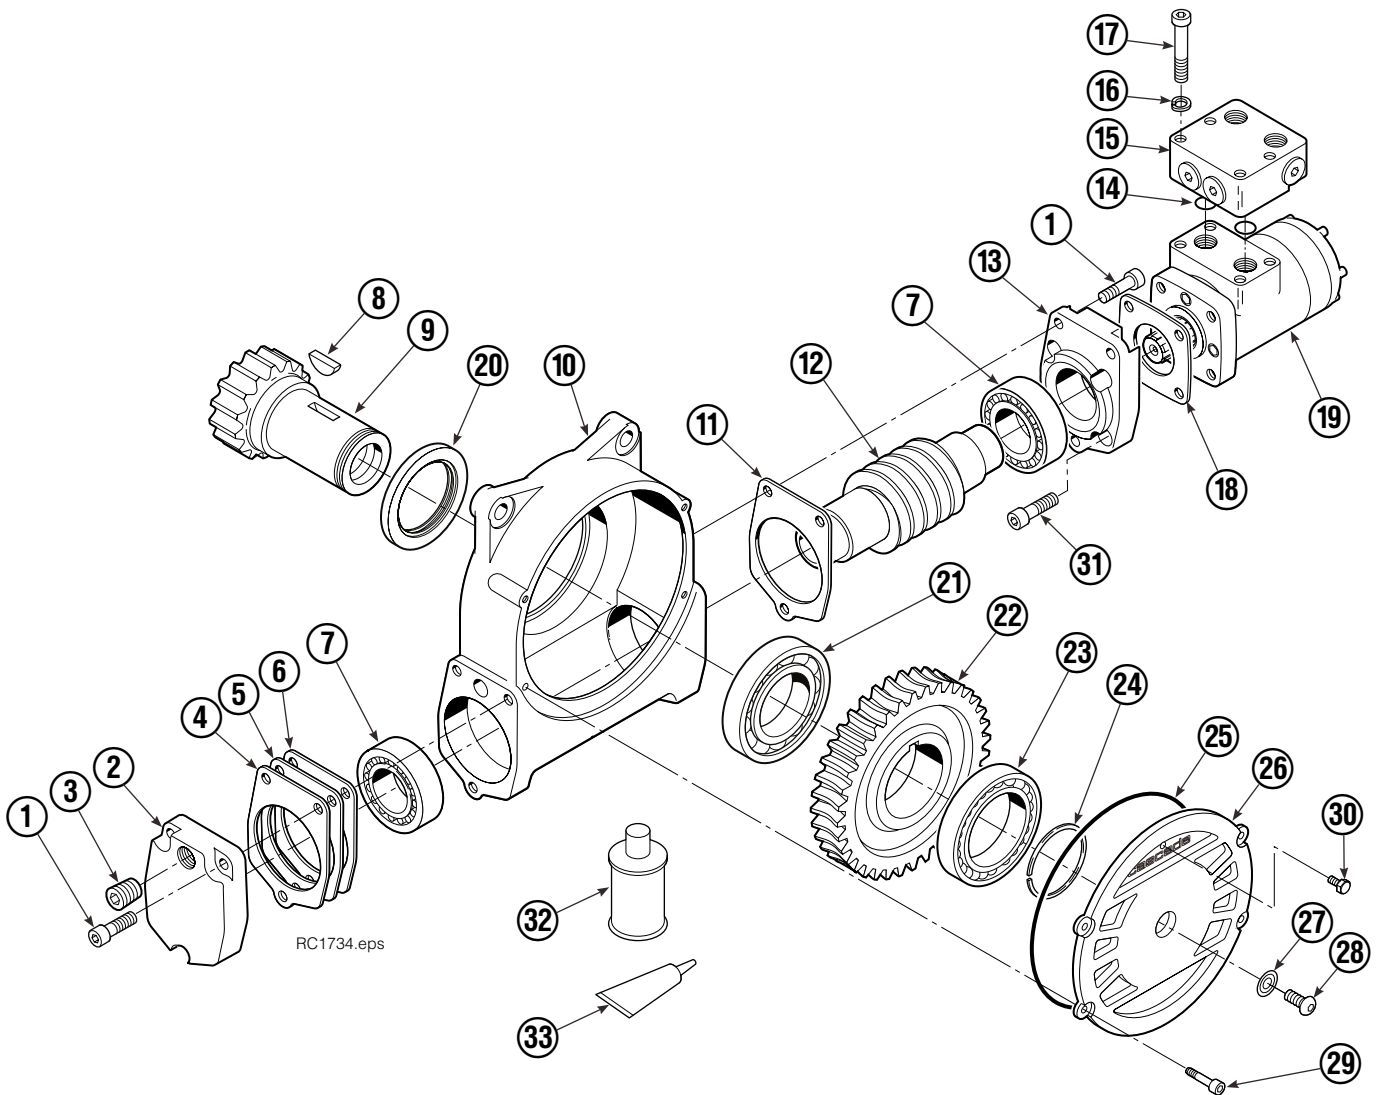

Drive Group

REF	QTY	PART NO.	DESCRIPTION	REF	QTY	PART NO.	DESCRIPTION
		368073	Drive Group with 2.2 c.i. Motor	18	1	670575	Gasket
1	6	769570	Capscrew, M12 x 25	19	1	206406	Drive Motor – 2.2 c.i. ▼
2	1	676855	Cover	20	1	3014870	Seal
3	1	604510	Fitting, 6	21	1	6033892	Bearing ■
4	●	670574	Shim – .010" (brown)	22	1	675609	Worm Gear
5	●	671757	Shim – .015" (pink)	23	1	670581	Bearing
6	●	671758	Shim – .020" (yellow)	24	1	7214	Snap Ring
7	2	670579	Bearing	25	1	643423	O-Ring
8	1	670582	Key	26	1	775552	Cover
9	1	670506	Pinion	27	1	783609	Seal
10	1	775551	Housing	28	1	783608	Capscrew, M12 x 16
11	1	686465	Gasket	29	4	200882	Capscrew, M8 x 20
12	1	675608	Worm	30	1	644010	Relief Fitting
13	1	775553	Adapter	31	4	4468	Capscrew, 3/8 NC x .75 GR8
14	2	2705	O-Ring	32	1	656300	Gear Box Lube – 48 oz.
15	1	670549	Check Valve ▲	33	1	668184	Sealant
16	4	6444	Lockwasher			670578	Shim Service Kit (items 4-6,11,25,33)
17	4	607059	Capscrew, 5/16 NC x 1.75 GR8			206397	Motor Kit (items 11,14,18,19,33)

● Quantity as required.

▲ See Check Valve page for parts breakdown.

Reference: Common Parts 795490, SKN-5527.

▼ See Drive Motor page for parts breakdown.

■ For service replacement use Bearing 670580.