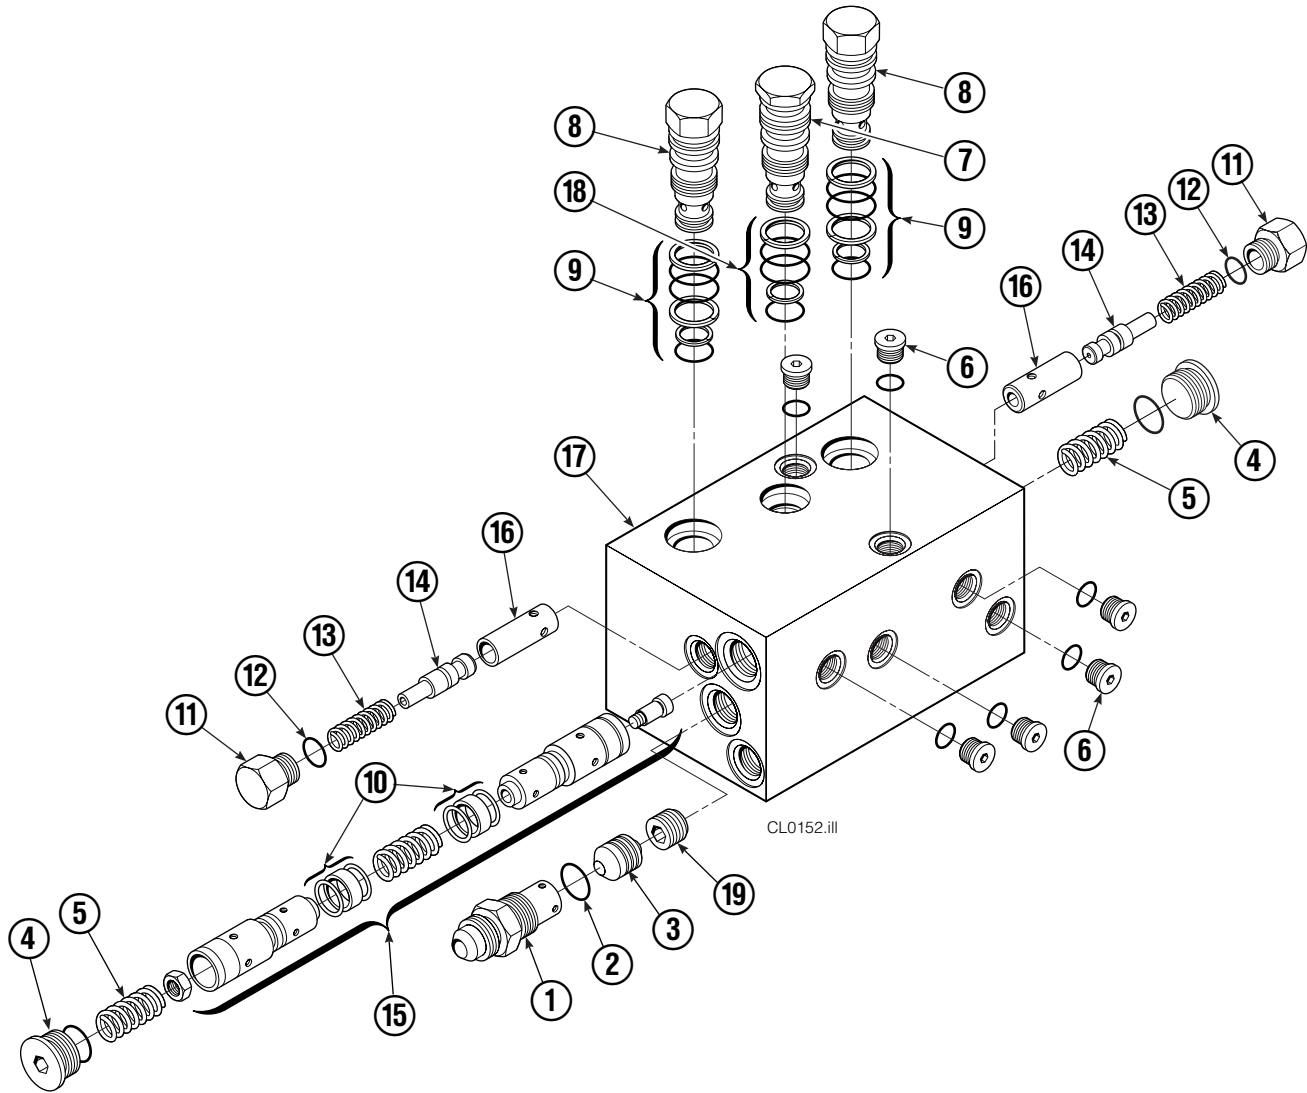

# Base Unit Group

CL0962.iii

35D							
REF	QTY	PART NO.	DESCRIPTION	REF	QTY	PART NO.	DESCRIPTION
1	2	210436	Hose, 24.75 in.	15	6	773842	Nut, M12
2	2	210449	Hose, 18.25 in.	16	2	768414	Capscrew, M12x65
3	1	675326	Shim Kit ■	17	4	208858	Bearing
4	2	209021	Washer, M10	18	4	667663	Bearing
5	1	601377	Fitting, 8-8	19	4	208857	Bearing
6	2	684594	Capscrew, M10x20	20	1	220996	Mounting Plate - RH
7	2	766646	Capscrew, M10x20	21	1	220997	Mounting Plate - LH
8	2	671573	Cylinder ▲	22	1	221417	Frame - Lower
9	2	768953	Roll Pin - Inner	23	1	669957	Plate
10	2	769009	Roll Pin - Outer	24	1	671545	Bumper - Lower
11	1	221280	Frame - Upper	25	4	202348	Washer, M12
12	8	667910	Washer	26	4	768556	Capscrew, M12x45
13	8	684659	Capscrew, M12x75	27	2	602580	Fitting, 8
14	1	672331	Bumper	28	6	611288	Fitting, 6-8

# Cylinder

35D			
REF	QTY	PART NO.	DESCRIPTION
		671573	Cylinder Assembly
1	2	6510	Cotter Pin ■
2	2	667624	Nut Retainer ■
3	2	667625	Nut ■
4	1	671574	Shell
5	1	602580	Fitting
6	1	558400	Piston
7	1	2716	O-Ring ▲
8	1	662454	Seal ▲
9	1	667626	Washer
10	1	2787	O-Ring ▲
11	1	615130	Back-Up Ring ▲
12	1	667917	Retainer
13	1	662448	Seal ▲
14	1	638243	Nylon Ring ▲
15	1	636853	Wiper ▲
16	1	668031	Nut
17	1	671571	Rod
18	1	671049	Seal Loader, Piston ▲
19	1	671052	Seal Loader, Retainer ▲
		667995	Service Kit

# Check Valve

REF	QTY	PART NO.	DESCRIPTION	REF	QTY	PART NO.	DESCRIPTION
		669762	Check Valve – Flow Divider	11	2	667494	Fitting
1	1	667490	Special Fitting	12	2	2840	O-Ring ●
2	1	2841	O-Ring ●	13	2	673098	Spring
3	1	667471	Spool	14	2	667492	Poppet
4	2	609453	Fitting, 10	15	1	673089	Spool Assembly
5	2	667487	Spring	16	2	667491	Sleeve
6	6	604510	Fitting, 6	17	1	669763	Valve Body
7	1	678270	Check Valve – VPO	18	1	661347	Service Kit ●
8	2	659058	Check Valve – PO	19	1	676343	Regeneration Elimination Plug ■
9	2	667516	Service Kit ●			667513	Service Kit
10	1	679846	Low Flow Spool Kit				