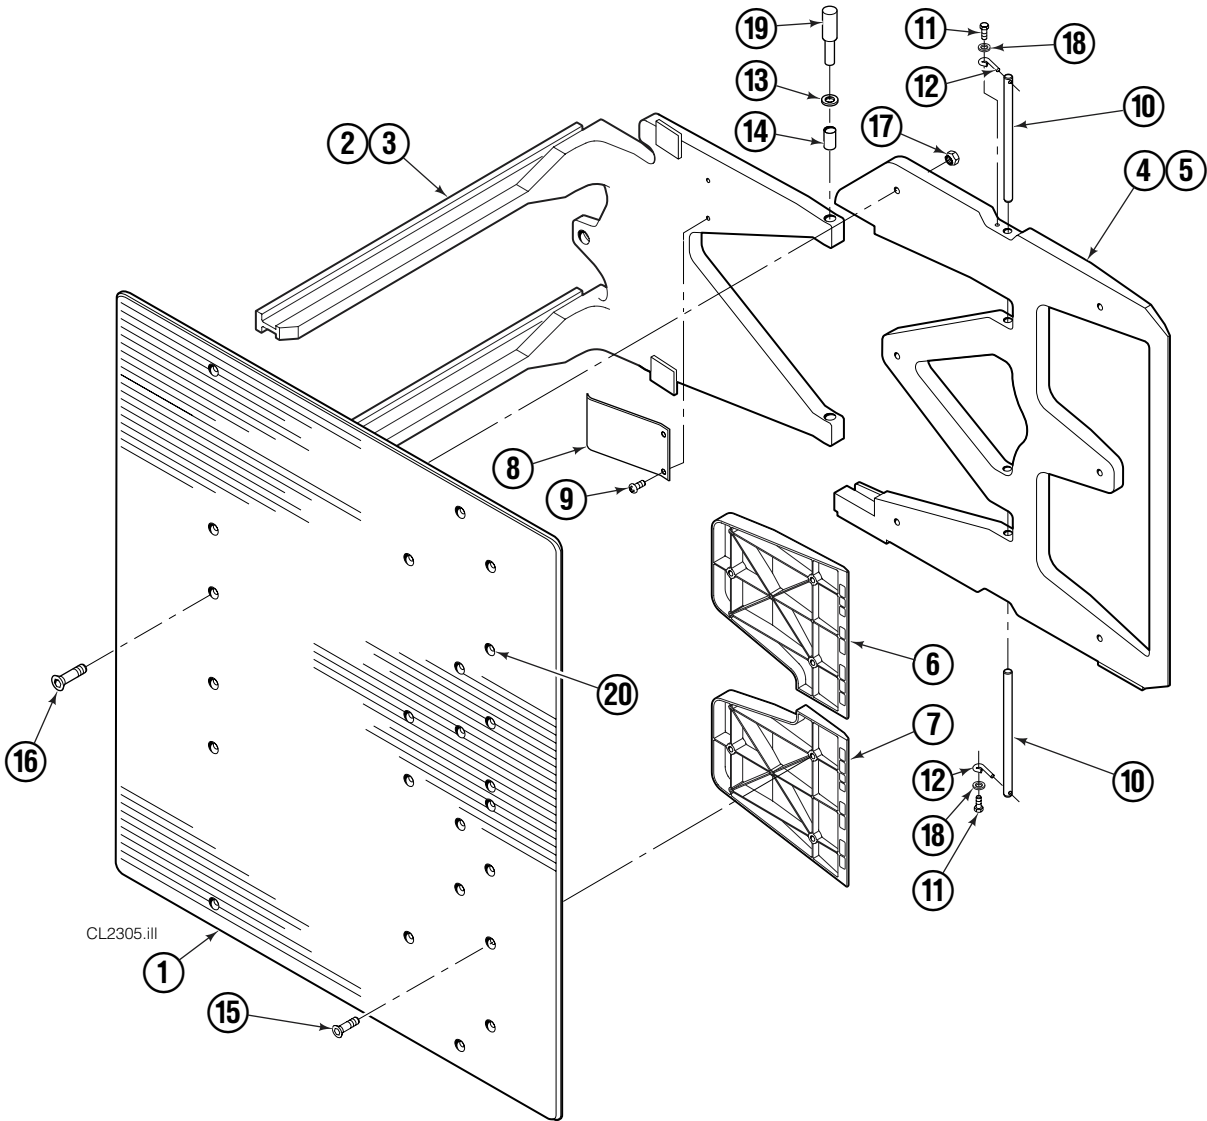

Arms and Pads

35D							
REF	QTY	PART NO.	DESCRIPTION	REF	QTY	PART NO.	DESCRIPTION
1	2	222369	Contact Pad	11	4	765329	Capscrew, M8 x 20
2	1	220959	Arm – LH	12	4	6020429	Eye Pin
3	1	221088	Arm – RH	13	8	675620	Washer, M10
4	1	6030009	Stabilizer – LH	14	8	200590	Bushing
5	1	6030029	Stabilizer – RH	15	12	766646	Capscrew, M10 x 20
6	2	6029740	Filler Block – LH Upper/RH Lower	16	12	768706	Capscrew, M12 x 35
7	2	6028757	Filler Block – LH Lower/RH Upper	17	12	683170	Nut
8	2	210154	Spring	18	4	787398	Washer, M8
9	4	203405	Capscrew, M10 x 16	19	1	675626	Bushing Driver Tool
10	4	210161	Pin	20	▲	676841	Contact Pad Repair Kit

Reference: 6030089 Common Parts, 6029988 Stabilizer Group, ▲ Repairs one hole.
SK-6390, S-4217, S-21432, S-21433, S-21431.