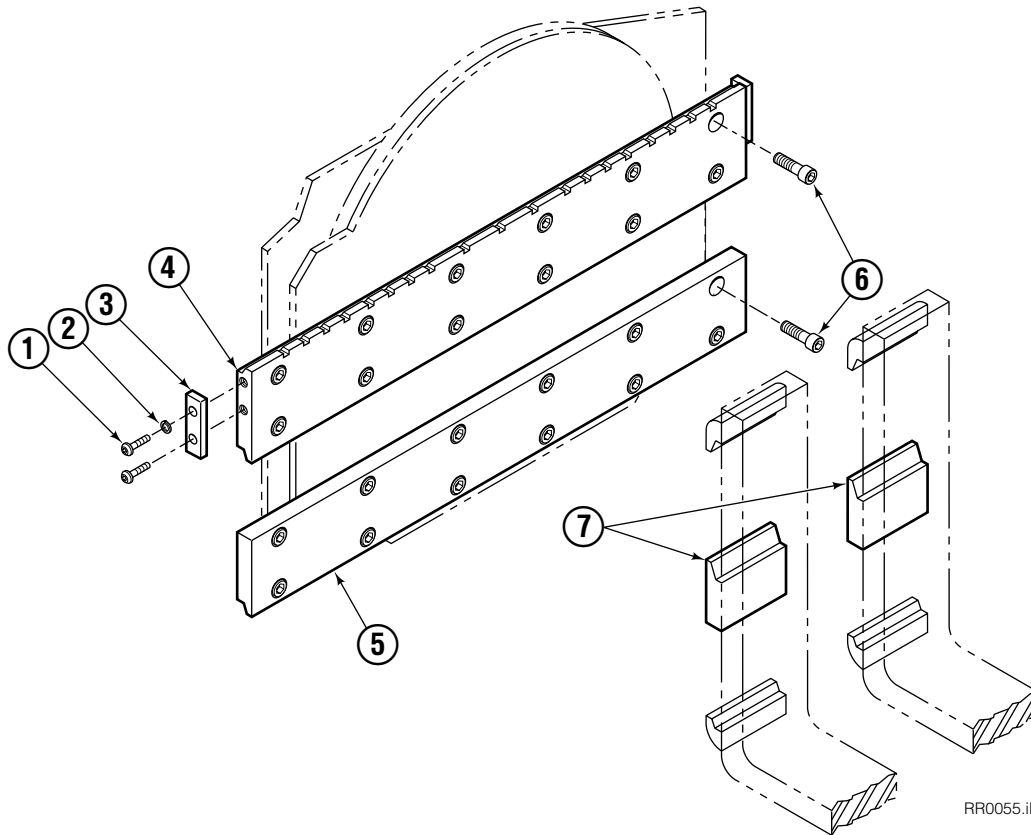

Cascade provides service replacement parts for the listed parts only. Due to cost, if others parts need replacement, the complete drive motor should be replaced.

- See Nameplate under valve for correct part number of Gerotor Set and Flange.
- Compatible with water glycol based hydraulic fluids.

Check Valve

REF	QTY	PART NO.	DESCRIPTION
		670561	Check Valve Assembly
1	1	670583	Body
2	2	656223	Seal Kit
3	2	665097	Check Valve

Fork Bar Group

RR0055.iii

150D			
REF	QTY	PART NO.	DESCRIPTION
		206785	Fork Bar Group
1	4	4880	Capscrew, .5 x 1.0
2	4	6290	Lockwasher, .5
3	2	622148	Keeper
4	1	681244	Upper Bar
5	1	681247	Lower Bar
6	24	681249	Capscrew, 3/4 x 2.00
7	2	--	Hook