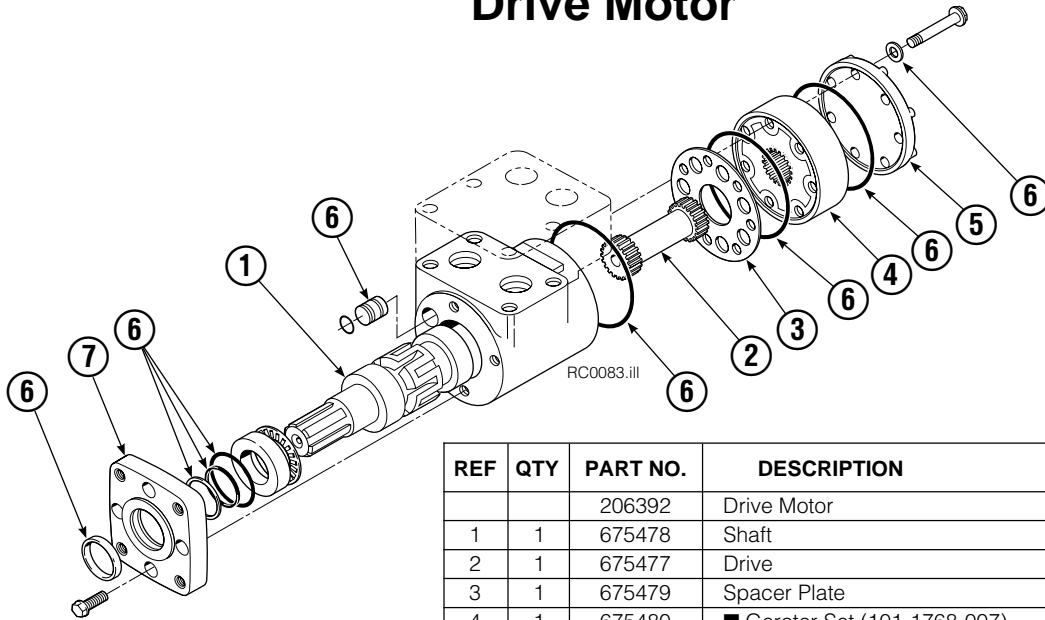

- Includes all items except 17–20, 38 & 39.
- Quantity as required.
- ♦ See Drive Motor page for parts breakdown.

Drive Motor

REF	QTY	PART NO.	DESCRIPTION
		206392	Drive Motor
1	1	675478	Shaft
2	1	675477	Drive
3	1	675479	Spacer Plate
4	1	675480	■ Gerotor Set (101-1768-007)
4	1	685075	■ Gerotor Set (101-1768-009)
5	1	675482	End Cap
6	1	206405	● Service Kit
7	1	685089	■ Flange (101-1768-007)
7	1	685090	■ Flange (101-1768-009)