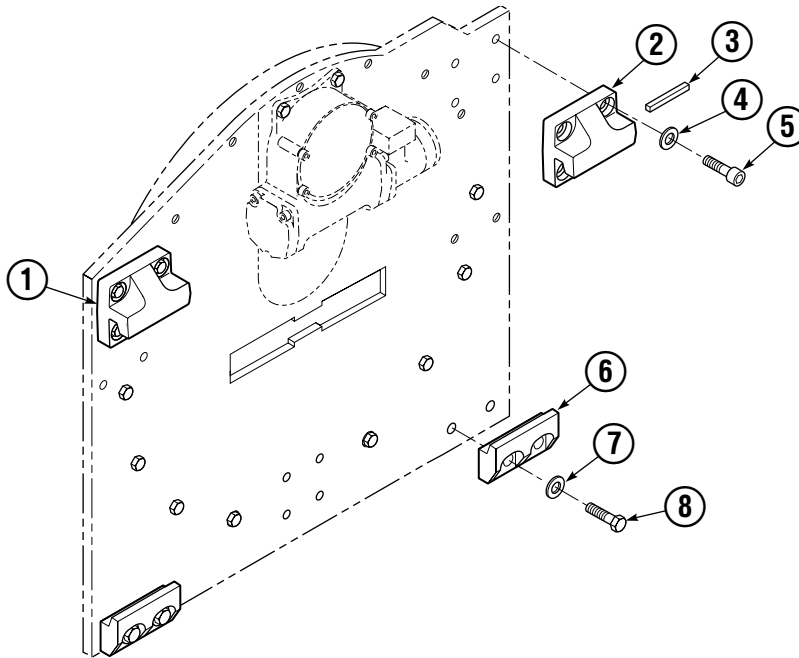

Bolt-On Mounting Group

RC0155.ill

Class IV, 4°			
REF	QTY	PART NO.	DESCRIPTION
		682383	Mounting Group
1	1	670690	Upper Hook – LH
2	1	670691	Upper Hook – RH
3	1	670704	Stop Kit
4	8	6448	Lockwasher, 3/4 in. ID
5	8	607104	Capscrew, 3/4 NC x 1.75
6	2	679832	Lower Hook
7	4	670692	Washer, 3/4 in. ID
8	4	670693	Capscrew, 3/4 NC x 1.75