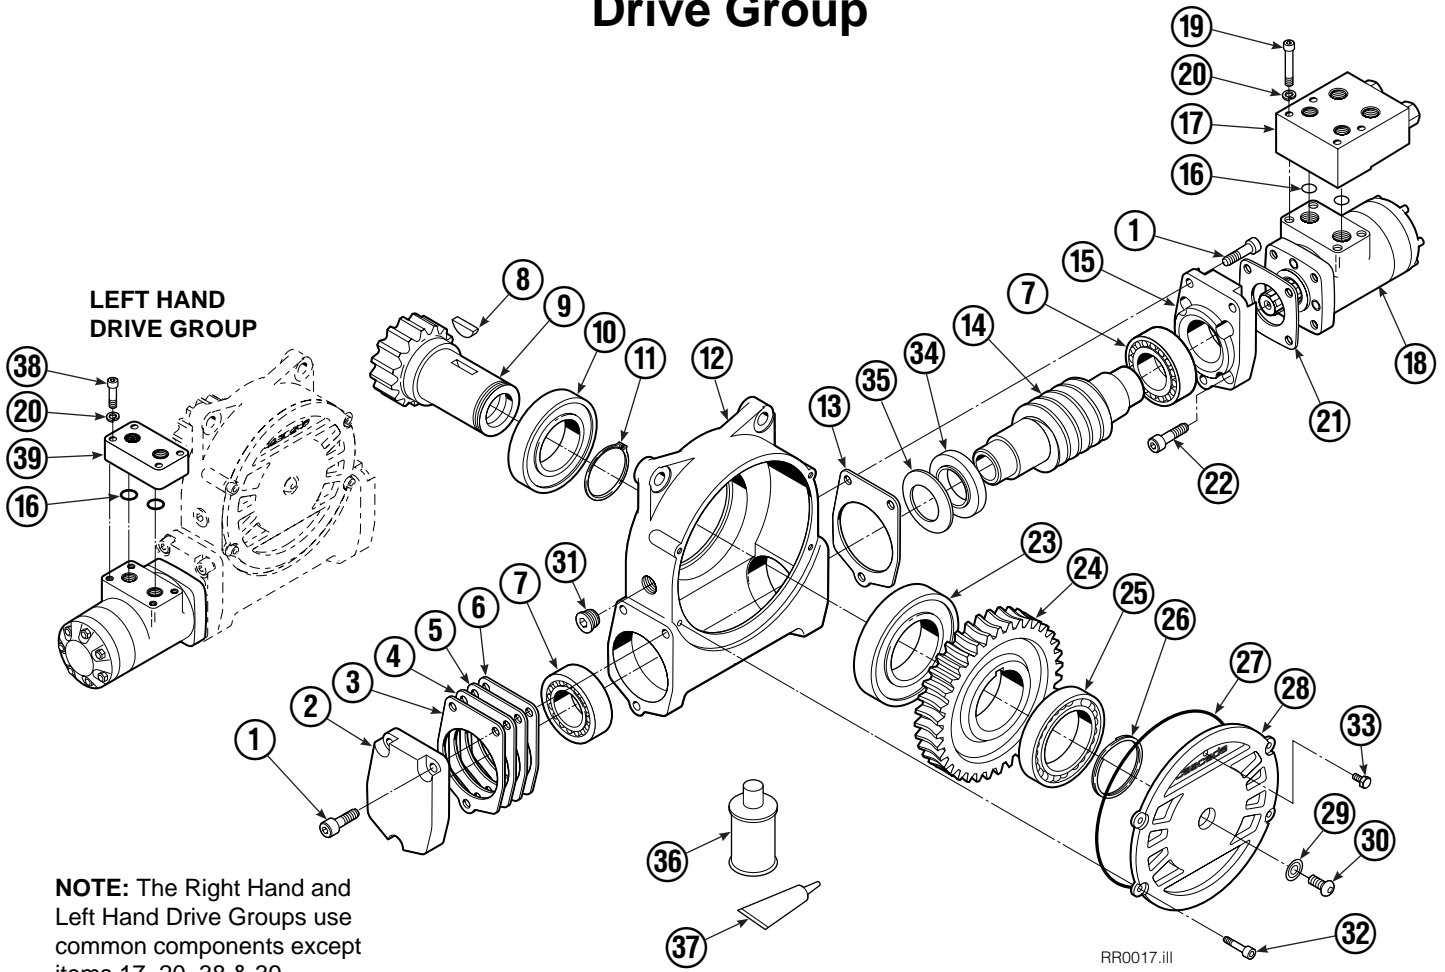

Drive Group

NOTE: The Right Hand and Left Hand Drive Groups use common components except items 17–20, 38 & 39.

REF	QTY	PART NO.	DESCRIPTION	REF	QTY	PART NO.	DESCRIPTION
		670558	Drive Group – R.H.	21	1	670575	Gasket
		670562	Drive Group – L.H.	22	4	4468	Capscrew, 3/8 NC x .75 GR8
	■	673896	Drive Box Service Kit – R.H.	23	1	670580	Bearing
	■	673867	Drive Box Service Kit – L.H.	24	1	676448	Worm Gear
1	6	607071	Capscrew, 7/16 NC x 1.0 GR8	25	1	670581	Bearing
2	1	676855	Cover	26	1	7214	Snap Ring
3	●	674513	Shim – .005" (blue)	27	1	643423	O-Ring
4	●	670574	Shim – .010" (brown)	28	1	670567	Cover
5	●	671757	Shim – .015" (pink)	29	1	603680	Seal
6	●	671758	Shim – .020" (yellow)	30	1	4874	Capscrew, 3/8 NC x .50 GR8
7	2	670579	Bearing	31	1	6609	Plug
8	1	670582	Key	32	4	671535	Capscrew, 5/16 NC x .75
9	1	670559	Pinion	33	1	644010	Relief Fitting
10	1	670560	Bearing	34	1	672448	Washer
11	1	3160	Snap Ring	35	1	672449	Washer Spring
12	1	670565	Housing	36	1	656300	Gear Box Lube - 48 oz.
13	1	686465	Gasket	37	1	668184	Sealant
14	1	676447	Worm	38	4	607054	Capscrew, 5/16 NC x .75 GR8
15	1	670570	Adapter	39	1	670563	Manifold – L.H. Drive only
16	2	2705	Seal			670578	Shim Service Kit (items 4,5,6 & 37)
17	1	670561	Check Valve – R.H. only ♦			671583	Bearing Service Kit (items 23 & 37)
18	1	206392	Drive Motor ♦			671584	Bearing Service Kit (items 4–7)
19	4	607060	Capscrew, 5/16 NC x 2.00 GR8			676449	Service Kit, (items 4–6,14,24, & 37)
20	4	6444	Lockwasher			206394	Drive Motor Kit (items 4,16,18,21 & 37)

- Includes all items except 17–20, 38 & 39.
- Quantity as required.
- ♦ See Drive Motor page for parts breakdown.