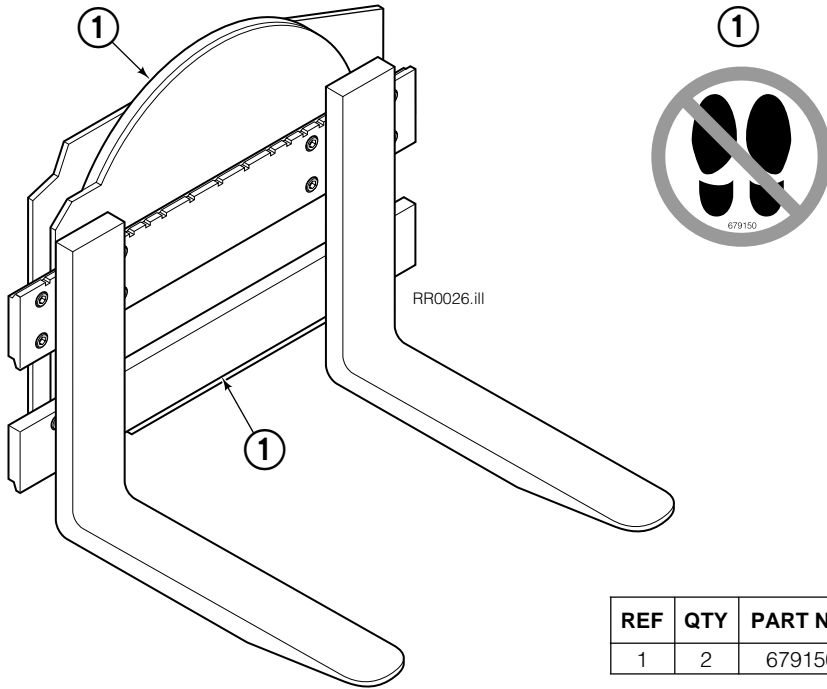

Safety Decals

REF	QTY	PART NO.	DESCRIPTION
1	2	679150	No Step Decal