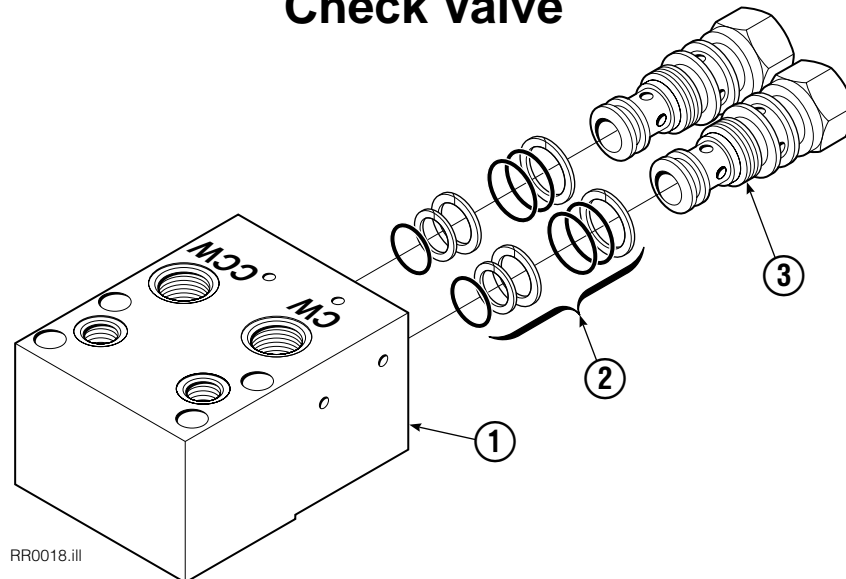

Check Valve

REF	QTY	PART NO.	DESCRIPTION
		670561	Check Valve Assembly
1	1	670583	Body
2	2	656223	Seal Kit
3	2	665097	Check Valve