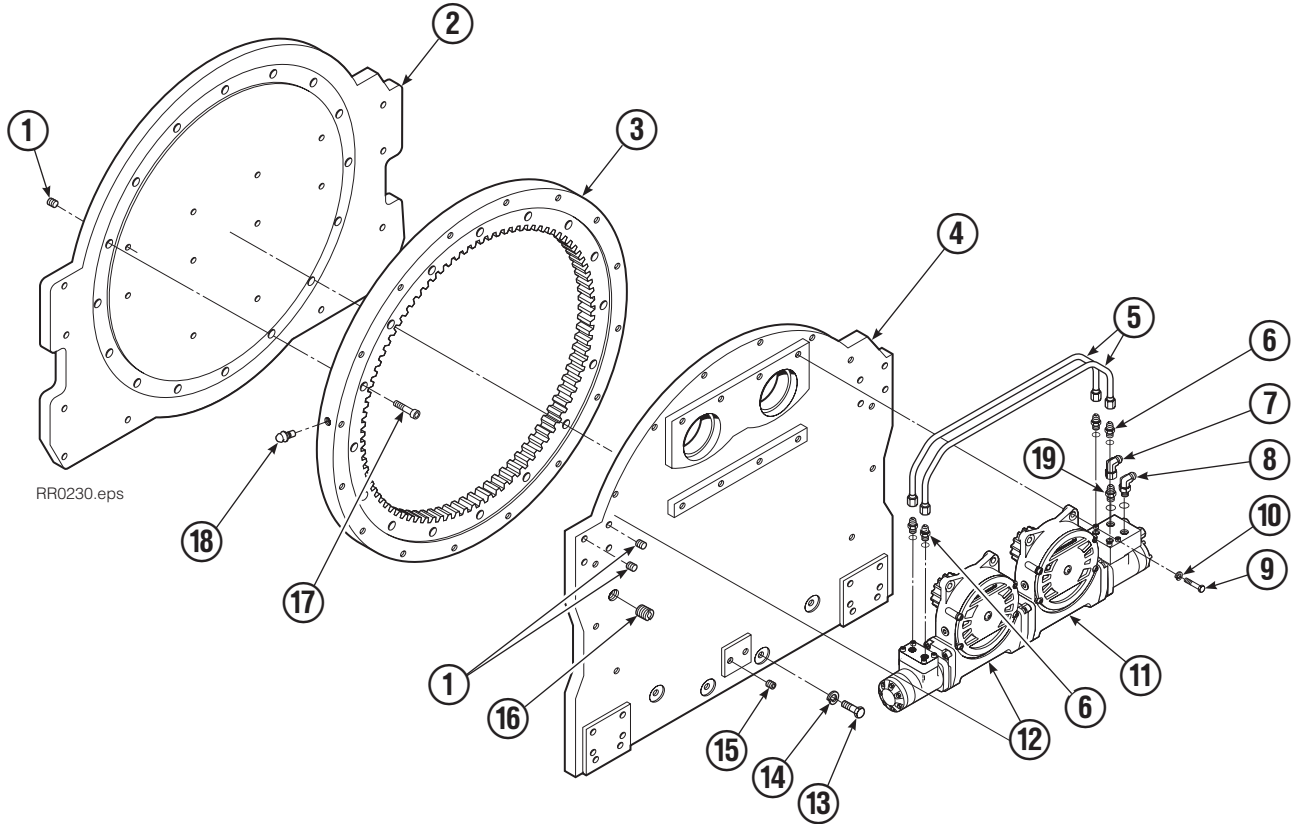

Internet: www.cascorp.com

Safety Decals

REF	QTY	PART NO.	DESCRIPTION
1	2	679150	No Step Decal

Publications

PART NO.	DESCRIPTION
	Parts Manual
672946	Service Manual
672714	Operators Guide
672327	Installation Instructions
679929	Tool Catalog
673964	Literature Index Order Form

Base Unit Group

150D			
REF	QTY	PART NO.	DESCRIPTION
		684607	Base Unit Group
1	18	631428	Plug
2	1	670773	Faceplate
3	1	670782	Bearing Assembly
4	1	684611	Baseplate
5	2	670786	Tube Assembly
6	4	662187	Fitting, 8-6
7	1	605761	Fitting, 8-8
8	1	601250	Fitting, 8-8
9	8	661742	Capscrew, 1/2 x 1.25
10	8	6290	Lockwasher
11	1	670558	Drive Group – RH ♦
12	1	670562	Drive Group – LH ♦
13	16	643574	Capscrew, 3/4 x 2.25
14	16	6294	Lockwasher
15	2	631427	Plug
16	1	6605	Plug
17	16	607105	Capscrew, 3/4 x 2.00
18	1	7401	Grease Fitting
19	1	601377	Fitting, 8-8
		672483	Bearing Service Kit

- Includes all items except 17–20, 38 & 39.
- Quantity as required.
- ♦ See Drive Motor page for parts breakdown.

Drive Motor

REF	QTY	PART NO.	DESCRIPTION
		206392	Drive Motor
1	1	675478	Shaft
2	1	675477	Drive
3	1	675479	Spacer Plate
4	1	675480	■ Gerotor Set (101-1768-007)
4	1	685075	■ Gerotor Set (101-1768-009)
5	1	675482	End Cap
6	1	206405	● Service Kit
7	1	685089	■ Flange (101-1768-007)
7	1	685090	■ Flange (101-1768-009)