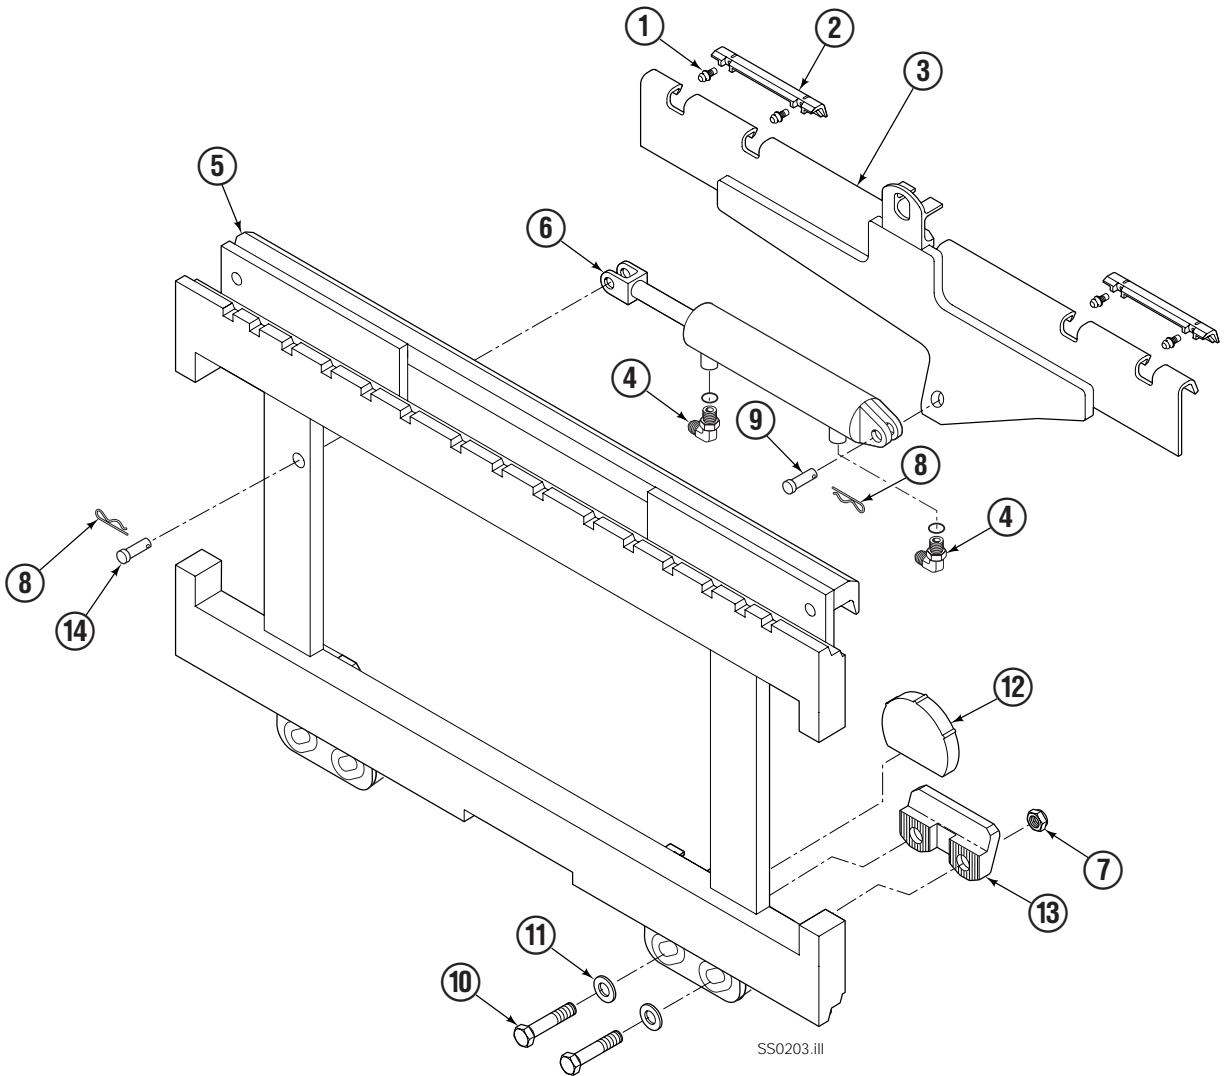

# Parts Manual

---

Model 120D Sideshifter

Serial Number 120D-SS-034

---

**cascade**<sup>®</sup>

For Technical Assistance call: 800-227-2233, Fax: 888-329-8207

To Order Parts call: 888-227-2233, Fax: 888-329-0234

# Sideshifter Group

120D			
REF	QTY	PART NO.	DESCRIPTION
1	4	7403	Grease Fitting
2	2	672018	Bearing Segment
3	1	216362	Anchor Bracket
4	2	601676	Fitting, 6-6
5	1	216549	Faceplate ■
6	1	676649	Cylinder Assembly ▲
7	4	553857	Nut
8	2	672726	Cotter Pin
9	1	678528	Clevis Pin
10	4	638601	Capscrew
11	4	667225	Washer
12	2	676650	Lower Bearing
13	2	678034	Lower Hook
14	1	678528	Clevis Pin