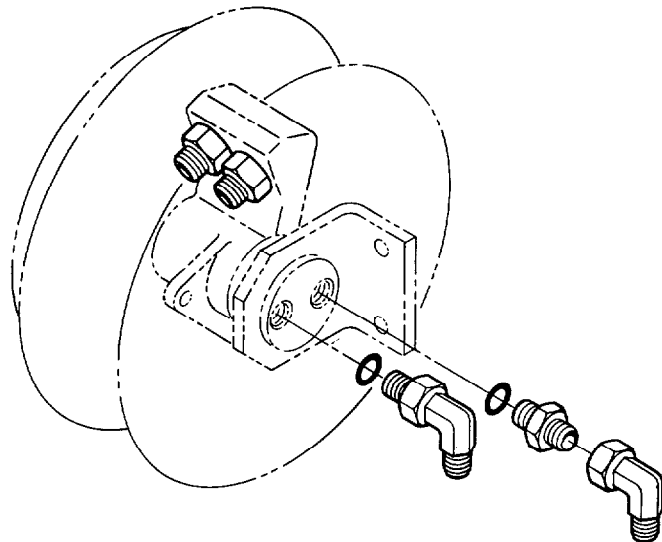

2708e-206/2

Reel Mounting Groups

REF	PART NO.	FOR USE ON REEL MODELS
1	629330	H1, H2, H4, H6, H8
2	615492	H3, H5

2708e-206/2

Hose Reel Fitting Groups

H1, H2, H4, H6, H8 INBOARD SPRING MODELS

GROUP PART NO.	CONNECTS TO HOSE FITTING SIZE:
646063	No. 5
646062	No. 6
646061	No. 8

27081-207/2

Each group includes four straight O-Ring connectors and two Swivel 90° Elbows. This permits hose connections into and out of the Hose Reel.

H3, H5 OUTBOARD SPRING MODELS

GROUP PART NO.	CONNECTS TO HOSE FITTING SIZE:
646308	No. 5
646307	No. 6
646306	No. 8

27081-207/2

Each group includes three straight O-Ring connectors, one 90° O-Ring Elbow and one 90° Swivel Elbow. This permits hose connections into and out of the Hose Reel.

Junction Block Fitting Groups