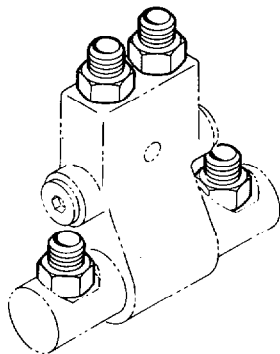

2708e-206/2

Reel Mounting Groups

REF	PART NO.	FOR USE ON REEL MODELS
1	629330	H1, H2, H4, H6, H8
2	615492	H3, H5

2708e-206/2

Hose Reel Fitting Groups

H1, H2, H4, H6, H8 INBOARD SPRING MODELS

GROUP PART NO.	CONNECTS TO HOSE FITTING SIZE:
646063	No. 5
646062	No. 6
646061	No. 8

27081-207/2

Each group includes four straight O-Ring connectors and two Swivel 90° Elbows. This permits hose connections into and out of the Hose Reel.

H3, H5 OUTBOARD SPRING MODELS

GROUP PART NO.	CONNECTS TO HOSE FITTING SIZE:
646308	No. 5
646307	No. 6
646306	No. 8

27081-207/2

Each group includes three straight O-Ring connectors, one 90° O-Ring Elbow and one 90° Swivel Elbow. This permits hose connections into and out of the Hose Reel.

Junction Block Fitting Groups

COMPACT SIZE J1 JUNCTION BLOCK

GROUP PART NO.	CONNECTS TO HOSE FITTING SIZE:
646375	No. 5
646374	No. 6
646376	No. 8

27081-207/2

Four straight connectors are furnished. This permits hose connections into and out of the Junction Block.