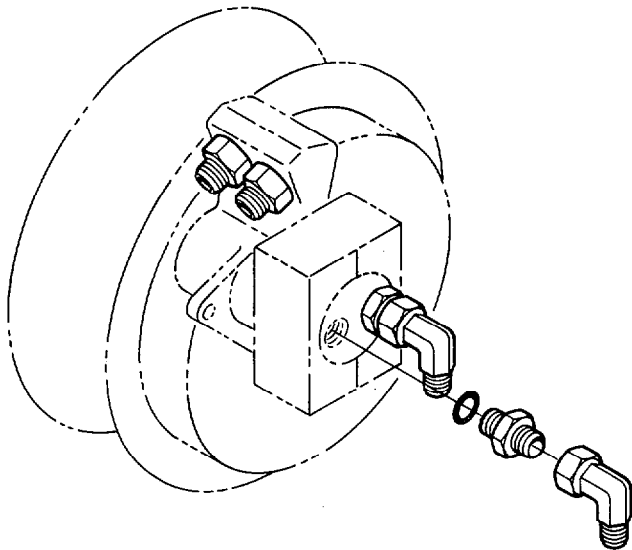

2708c-201/2

Junction Block

Compact Size with Check Valves			
REF	QTY	J1C Center Mounting PART NO.	DESCRIPTION
		680116	Junction Block
1	1	680037	Snap Ring
2	1	609234	Fitting-4
3	1	679913	Shaft
4	2	604510	Fitting-6
5	1	679910	Body
6	2	7014	Ball
7	2	612519	Spacer
8	2	612518	Spring
9	1	604834	Plunger
10	1	680038	Service Kit

2708e-206/2

Reel Mounting Groups

REF	PART NO.	FOR USE ON REEL MODELS
1	629330	H1, H2, H4, H6, H8
2	615492	H3, H5

2708e-206/2

Hose Reel Fitting Groups

H1, H2, H4, H6, H8 INBOARD SPRING MODELS

GROUP PART NO.	CONNECTS TO HOSE FITTING SIZE:
646063	No. 5
646062	No. 6
646061	No. 8

27081-207/2

Each group includes four straight O-Ring connectors and two Swivel 90° Elbows. This permits hose connections into and out of the Hose Reel.

H3, H5 OUTBOARD SPRING MODELS

GROUP PART NO.	CONNECTS TO HOSE FITTING SIZE:
646308	No. 5
646307	No. 6
646306	No. 8

27081-207/2

Each group includes three straight O-Ring connectors, one 90° O-Ring Elbow and one 90° Swivel Elbow. This permits hose connections into and out of the Hose Reel.

Junction Block Fitting Groups