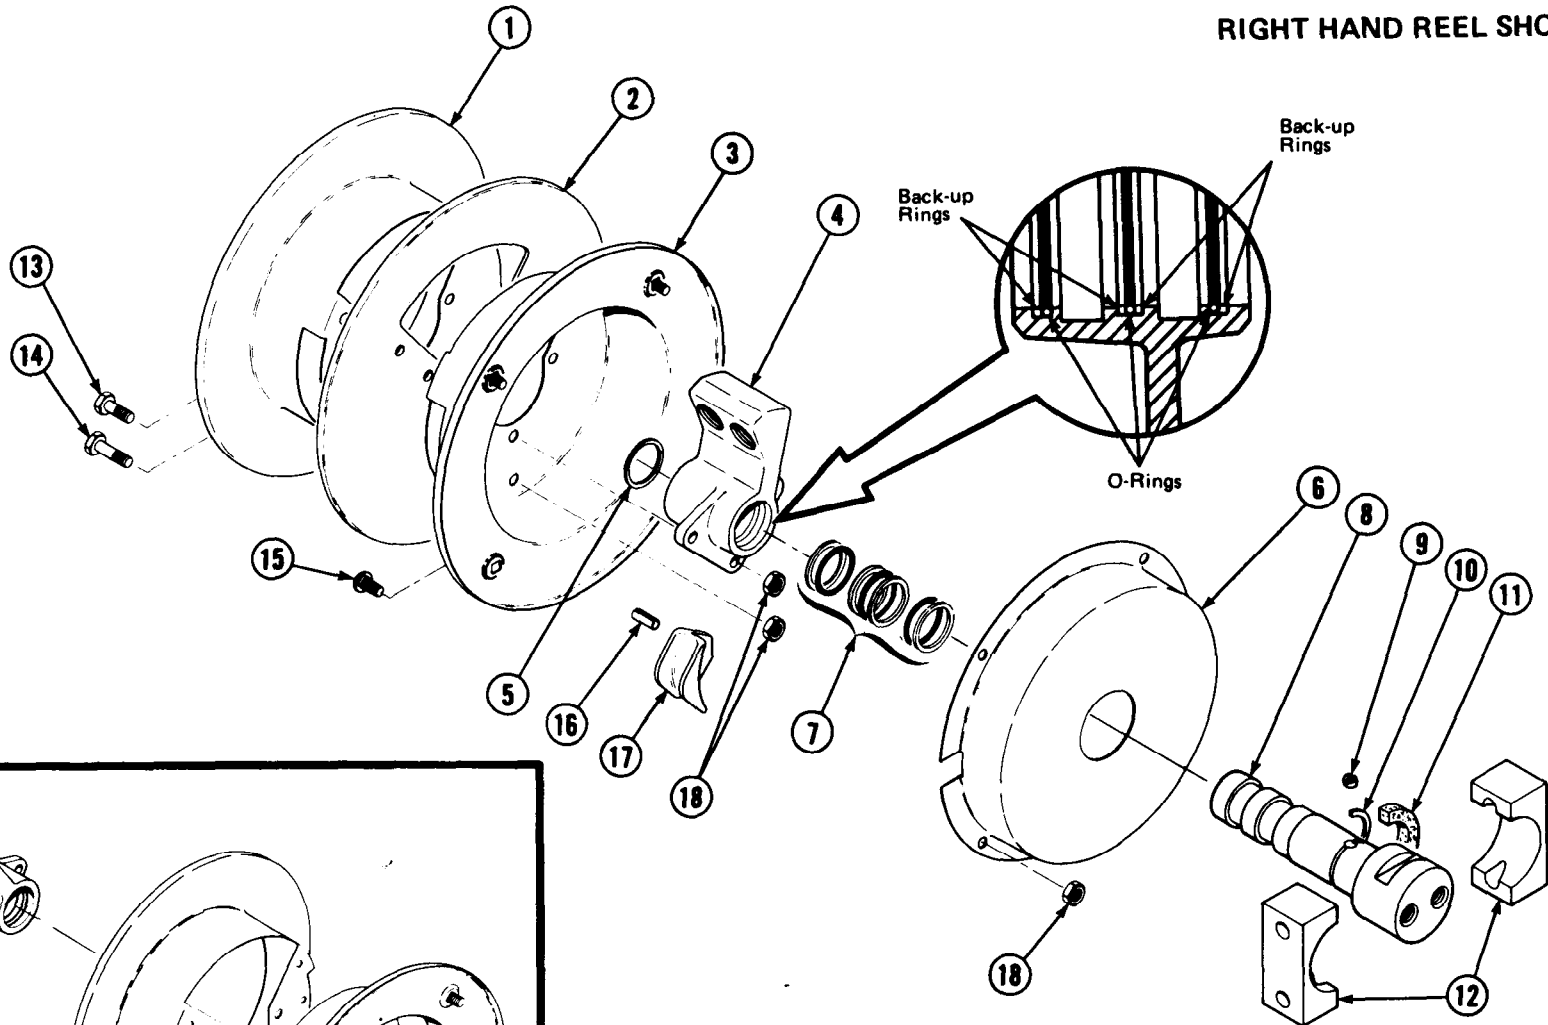

11.5, 14.5, 16.5 Diameter Narrow Width Inboard Spring Style Hose Reels

RIGHT HAND REEL SHOWN

11.5, 14.5, 16.5 Diameter Narrow Width Inboard Spring Style Hose Reels

REF	H2L 11.5 Diameter Left Hand Reel		H2R 11.5 Diameter Right Hand Reel		H8L 14.5 Diameter Left Hand Reel		H8R 14.5 Diameter Right Hand Reel		H6L 16.5 Diameter Left Hand Reel		H6R 16.5 Diameter Right Hand Reel		DESCRIPTION
	QTY	PART NO.	QTY	PART NO.	QTY	PART NO.	QTY	PART NO.	QTY	PART NO.	QTY	PART NO.	
	-	679533	-	679532	-	679535	-	679534	-	679537	-	679536	Reel Assembly
1	1	645990	1	645979	1	646067	1	645988	1	646071	1	646070	Flange, Outboard
2	1	645977	1	645977	1	646607	1	646607	1	646607	1	646607	Divider
3	1	645979	1	645990	1	645988	1	646067	1	646070	1	646071	Flange, Inboard
4	1	677860	1	677860	1	677860	1	677860	1	677860	1	677860	Hub
5	1	3135	1	3135	1	3135	1	3135	1	3135	1	3135	Snap Ring
6	1	646249	1	646250	1	646249	1	646250	1	646249	1	646250	Spring Assembly
7	1	677833	1	677833	1	677833	1	677833	1	677833	1	677833	Shaft Seal Kit
8	1	679560	1	679560	1	679560	1	679560	1	679560	1	679560	Shaft
9	1	645982	1	645982	1	645982	1	645982	1	645982	1	645982	Spring Retainer
10	1	675610	1	675610	1	675610	1	675610	1	675610	1	675610	Snap Ring
11	1	649055	1	649055	1	649055	1	649055	1	649055	1	649055	Felt Seal
12	2	646246	2	646246	2	646246	2	646246	2	646246	2	646246	Mounting Block
13	3	3552	3	3552	3	3552	3	3552	3	3552	3	3552	Capscrew, 1/4 NC x .62
14	3	3555	3	3555	3	3555	3	3555	3	3555	3	3555	Capscrew, 1/4 NC x 1.00
15	4	649106	4	649106	4	649106	4	649106	4	649106	4	649106	Capscrew
16	1	7912	1	7912	1	7912	1	7912	1	7912	1	7912	Roll Pin
17	2	646075	2	646075	2	646075	2	646075	2	646075	2	646075	Hose Guide
18	10	645986	10	645986	10	645986	10	645986	10	645986	10	645986	Nut, 1/4 NC
	1	679723	1	679722	1	679726	1	679725	1	679728	1	679727	Nameplate