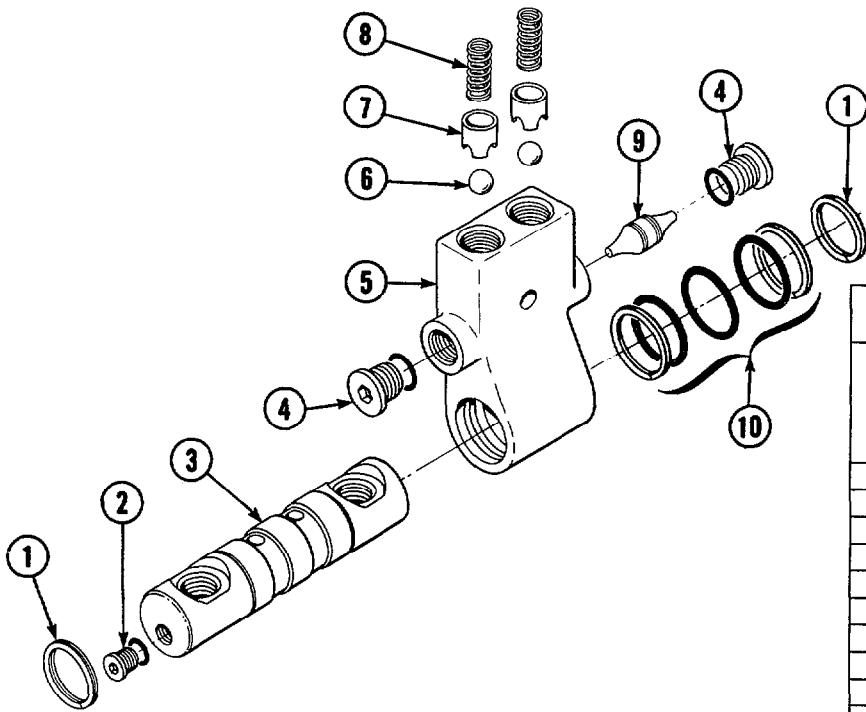

1. Locate the Nameplate

The nameplate is attached to the hose flange.

2. Note the Serial Number

Record the six-digit Serial Number. See the example.

3. Refer to Serial Number Index

Use the serial number to identify the correct replacement parts for your reel shown on the following pages.

Cascade Parts Depot
2501 Sheridan Avenue
P.O. Box 360
Springfield, Ohio 45505
(513) 322-1199
Telex: 279563
FAX: 1-513-325-9270

Junction Blocks

Standard Size without Check Valves					
REF	QTY	J3C Center Mounting PART NO.	J3L Left Mounting PART NO.	J3R Right Mounting PART NO.	DESCRIPTION
		679999	679998	679997	Junction Block
1	1	—	3135	3135	Snap Ring
	2	3135	—	—	Snap Ring
2	1	—	609455	609455	Fitting-5
	2	609455	—	—	Fitting-5
3	1	679914	679915	679915	Shaft
4	1	679911	679911	679911	Body
5	1	663694	663694	663694	Fitting-3
6	2	—	609234	609234	Fitting-4
7	1	677833	677833	677833	Service Kit

2708c-201/2

Standard Size with Check Valves					
REF	QTY	J2C Center Mounting PART NO.	J2L Left Mounting PART NO.	J2R Right Mounting PART NO.	DESCRIPTION
		679996	679995	679994	Junction Block
1	1	—	3135	3135	Snap Ring
	2	3135	—	—	Snap Ring
2	1	—	609455	609455	Fitting-5
	2	609455	—	—	Fitting-5
3	1	679914	679915	679915	Shaft
4	2	602580	602580	602580	Fitting-8
5	1	679912	679912	679912	Body
6	2	7017	7017	7017	Ball
7	2	647277	647277	647277	Spacer
8	2	631808	631808	631808	Spring
9	1	646035	646035	646035	Plunger
10	1	—	609234	609234	Fitting-4
11	1	677833	677833	677833	Service Kit

2708c-201/2

Junction Block

Compact Size with Check Valves			
REF	QTY	J1C Center Mounting PART NO.	DESCRIPTION
		680116	Junction Block
1	1	680037	Snap Ring
2	1	609234	Fitting-4
3	1	679913	Shaft
4	2	604510	Fitting-6
5	1	679910	Body
6	2	7014	Ball
7	2	612519	Spacer
8	2	612518	Spring
9	1	604834	Plunger
10	1	680038	Service Kit