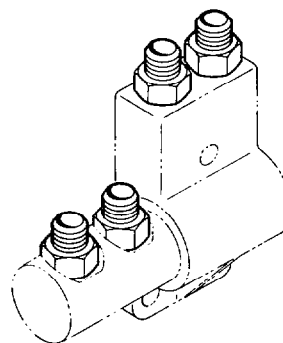

27081-207/2

Each group includes four straight O-Ring connectors and two Swivel 90° Elbows. This permits hose connections into and out of the Hose Reel.

H3, H5 OUTBOARD SPRING MODELS

GROUP PART NO.	CONNECTS TO HOSE FITTING SIZE:
646308	No. 5
646307	No. 6
646306	No. 8

27081-207/2

Each group includes three straight O-Ring connectors, one 90° O-Ring Elbow and one 90° Swivel Elbow. This permits hose connections into and out of the Hose Reel.

Junction Block Fitting Groups

COMPACT SIZE J1 JUNCTION BLOCK

GROUP PART NO.	CONNECTS TO HOSE FITTING SIZE:
646375	No. 5
646374	No. 6
646376	No. 8

27081-207/2

Four straight connectors are furnished. This permits hose connections into and out of the Junction Block.

STANDARD SIZE J2 AND J3 JUNCTION BLOCKS

GROUP PART NO.	CONNECTS TO HOSE FITTING SIZE:
646319	No. 5
646318	No. 6
646317	No. 8

27081-207/2

Four straight connectors are furnished. This permits hose connections into and out of the Junction Block.