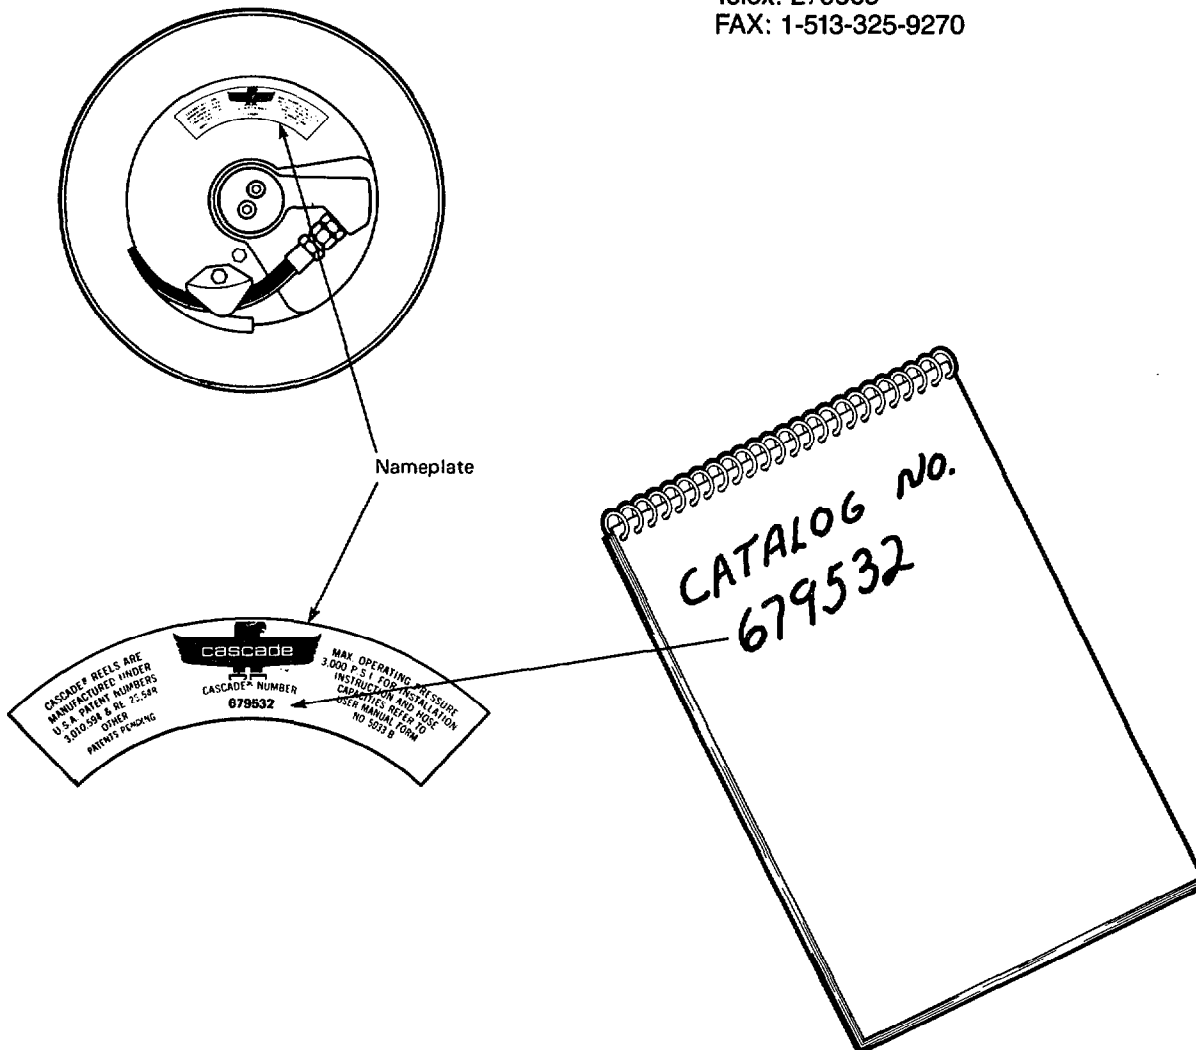

How To Use This Manual

Introduction

This manual illustrates service replacement parts for standard production Cascade Single Line Hose Reels.

The parts manuals for products designed by the Application Engineering Department have an A.E.D. designation on the cover of the manual.

This standard product manual is not interchangeable with an A.E.D. Manual since it does not reflect the special engineering of an A.E.D. attachment.

To locate a service replacement part for a standard Single Line Hose Reel, follow the steps below.

1. Locate the Nameplate

The nameplate is attached to the hose flange.

2. Note the Serial Number

Record the six-digit Serial Number. See the example.

3. Refer to Serial Number Index

Use the serial number to identify the correct replacement parts for your reel shown on the following pages.

IMPORTANT: DO NOT USE THIS MANUAL TO ORDER PARTS FOR AN A.E.D. PRODUCT. Contact Cascade Corporation to obtain the correct parts manual. You must supply the serial number to order the correct manual.

4. Ordering

Retail Customers – Cascade Service Replacement Parts and Service Literature are sold through authorized lift truck dealers. To order, contact the lift truck dealer of your choice.

Lift Truck Dealers – To order Service Replacement Parts or Service Literature, contact:

Cascade Parts Depot
2501 Sheridan Avenue
P.O. Box 360
Springfield, Ohio 45505
(513) 322-1199
Telex: 279563
FAX: 1-513-325-9270