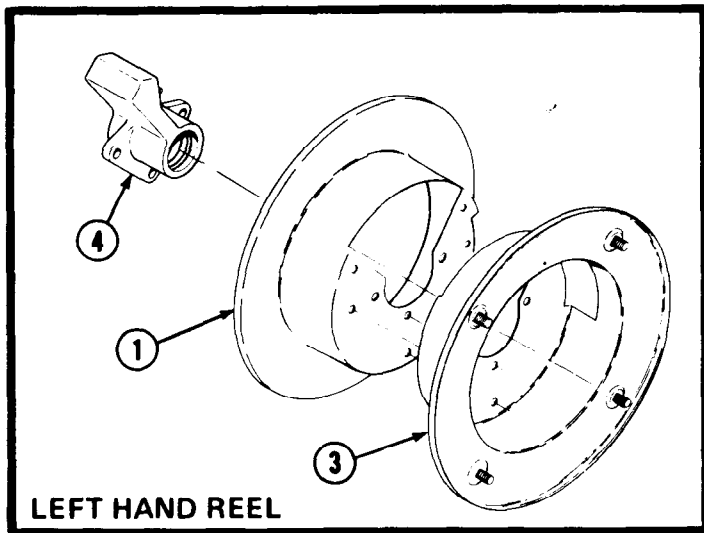

11.5, 14.5, 16.5 Diameter Narrow Width Inboard Spring Style Hose Reels

RIGHT HAND REEL SHOWN

11.5, 14.5, 16.5 Diameter Narrow Width Inboard Spring Style Hose Reels

REF	H2L 11.5 Diameter Left Hand Reel		H2R 11.5 Diameter Right Hand Reel		H8L 14.5 Diameter Left Hand Reel		H8R 14.5 Diameter Right Hand Reel		H6L 16.5 Diameter Left Hand Reel		H6R 16.5 Diameter Right Hand Reel		DESCRIPTION
	QTY	PART NO.	QTY	PART NO.	QTY	PART NO.	QTY	PART NO.	QTY	PART NO.	QTY	PART NO.	
	-	679533	-	679532	-	679535	-	679534	-	679537	-	679536	Reel Assembly
1	1	645990	1	645979	1	646067	1	645988	1	646071	1	646070	Flange, Outboard
2	1	645977	1	645977	1	646607	1	646607	1	646607	1	646607	Divider
3	1	645979	1	645990	1	645988	1	646067	1	646070	1	646071	Flange, Inboard
4	1	677860	1	677860	1	677860	1	677860	1	677860	1	677860	Hub
5	1	3135	1	3135	1	3135	1	3135	1	3135	1	3135	Snap Ring
6	1	646249	1	646250	1	646249	1	646250	1	646249	1	646250	Spring Assembly
7	1	677833	1	677833	1	677833	1	677833	1	677833	1	677833	Shaft Seal Kit
8	1	679560	1	679560	1	679560	1	679560	1	679560	1	679560	Shaft
9	1	645982	1	645982	1	645982	1	645982	1	645982	1	645982	Spring Retainer
10	1	675610	1	675610	1	675610	1	675610	1	675610	1	675610	Snap Ring
11	1	649055	1	649055	1	649055	1	649055	1	649055	1	649055	Felt Seal
12	2	646246	2	646246	2	646246	2	646246	2	646246	2	646246	Mounting Block
13	3	3552	3	3552	3	3552	3	3552	3	3552	3	3552	Capscrew, 1/4 NC x .62
14	3	3555	3	3555	3	3555	3	3555	3	3555	3	3555	Capscrew, 1/4 NC x 1.00
15	4	649106	4	649106	4	649106	4	649106	4	649106	4	649106	Capscrew
16	1	7912	1	7912	1	7912	1	7912	1	7912	1	7912	Roll Pin
17	2	646075	2	646075	2	646075	2	646075	2	646075	2	646075	Hose Guide
18	10	645986	10	645986	10	645986	10	645986	10	645986	10	645986	Nut, 1/4 NC
	1	679723	1	679722	1	679726	1	679725	1	679728	1	679727	Nameplate