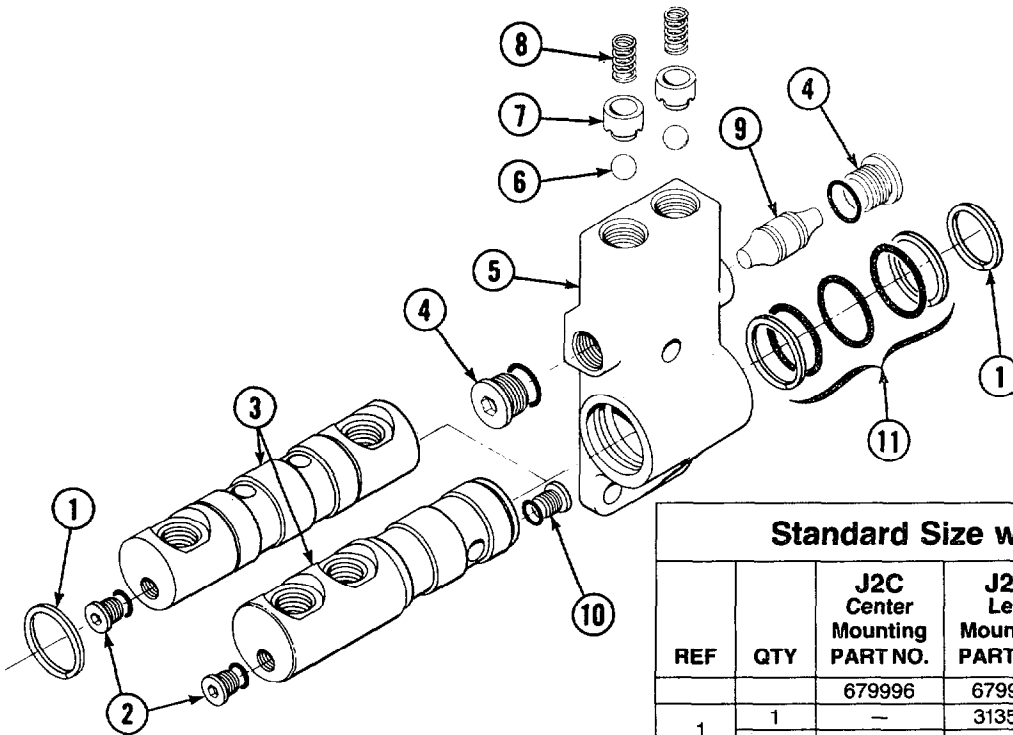

1. Locate the Nameplate

The nameplate is attached to the hose flange.

2. Note the Serial Number

Record the six-digit Serial Number. See the example.

3. Refer to Serial Number Index

Use the serial number to identify the correct replacement parts for your reel shown on the following pages.

Cascade Parts Depot
2501 Sheridan Avenue
P.O. Box 360
Springfield, Ohio 45505
(513) 322-1199
Telex: 279563
FAX: 1-513-325-9270

Junction Blocks

Standard Size without Check Valves					
REF	QTY	J3C Center Mounting PART NO.	J3L Left Mounting PART NO.	J3R Right Mounting PART NO.	DESCRIPTION
		679999	679998	679997	Junction Block
1	1	—	3135	3135	Snap Ring
	2	3135	—	—	Snap Ring
2	1	—	609455	609455	Fitting-5
	2	609455	—	—	Fitting-5
3	1	679914	679915	679915	Shaft
4	1	679911	679911	679911	Body
5	1	663694	663694	663694	Fitting-3
6	2	—	609234	609234	Fitting-4
7	1	677833	677833	677833	Service Kit

2708c-201/2

Standard Size with Check Valves					
REF	QTY	J2C Center Mounting PART NO.	J2L Left Mounting PART NO.	J2R Right Mounting PART NO.	DESCRIPTION
		679996	679995	679994	Junction Block
1	1	—	3135	3135	Snap Ring
	2	3135	—	—	Snap Ring
2	1	—	609455	609455	Fitting-5
	2	609455	—	—	Fitting-5
3	1	679914	679915	679915	Shaft
4	2	602580	602580	602580	Fitting-8
5	1	679912	679912	679912	Body
6	2	7017	7017	7017	Ball
7	2	647277	647277	647277	Spacer
8	2	631808	631808	631808	Spring
9	1	646035	646035	646035	Plunger
10	1	—	609234	609234	Fitting-4
11	1	677833	677833	677833	Service Kit

2708c-201/2

Junction Block

Compact Size with Check Valves			
REF	QTY	J1C Center Mounting PART NO.	DESCRIPTION
		680116	Junction Block
1	1	680037	Snap Ring
2	1	609234	Fitting-4
3	1	679913	Shaft
4	2	604510	Fitting-6
5	1	679910	Body
6	2	7014	Ball
7	2	612519	Spacer
8	2	612518	Spring
9	1	604834	Plunger
10	1	680038	Service Kit