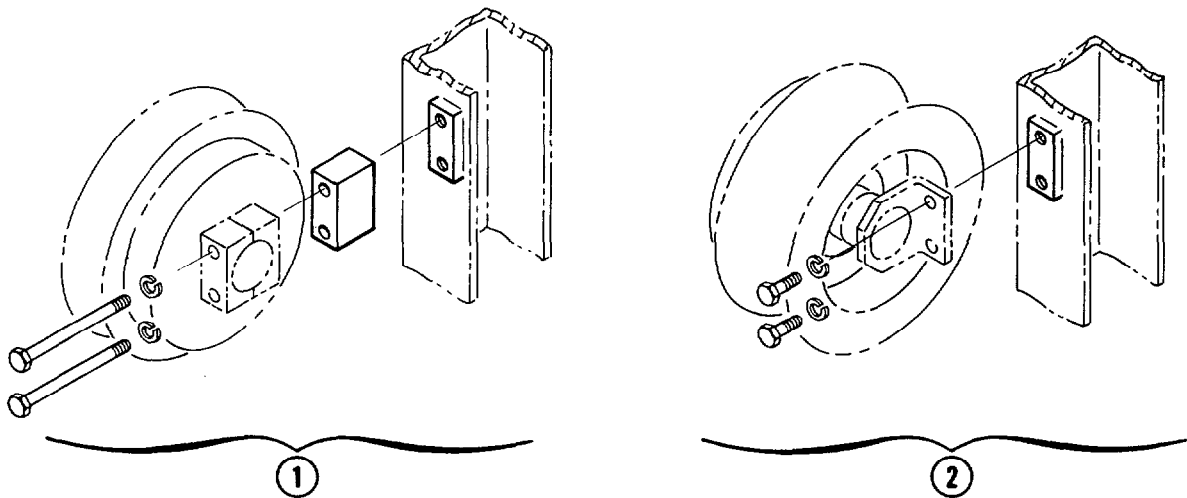

Reel Mounting Groups

REF	PART NO.	FOR USE ON REEL MODELS
1	629330	H1, H2, H4, H6, H8
2	615492	H3, H5

2708e-206/2