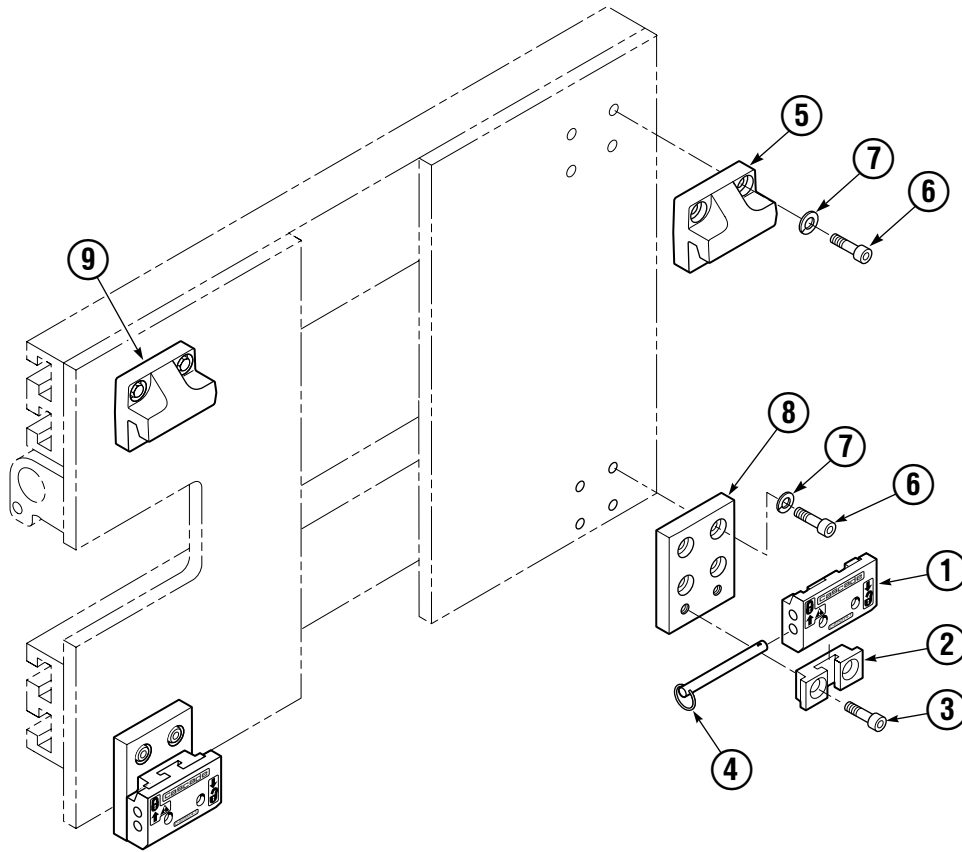

● Included in Service Kit 667513.

■ For eliminating regeneration circuit only. See Technical Bulletin 121.

Reference: SK-5302.

Arms and Pads

35D							
REF	QTY	PART NO.	DESCRIPTION	REF	QTY	PART NO.	DESCRIPTION
1	1	222369	Contact Pad, LH	10	4	210161	Pin
	1	222369	Contact Pad, RH	11	4	787372	Capscrew, M8 x 20
2	1	220959	Arm - LH	12	4	682999	Eye Pin
3	1	221088	Arm - RH	13	8	675620	Washer, M10
4	1	210403	Stabilizer - LH	14	8	200590	Bushing
5	1	210406	Stabilizer - RH	15	12	766646	Capscrew, M10 x 20
6	2	210180	Filler Block - LH Upper/RH Lower	16	12	768706	Capscrew, M12 x 35
7	2	210179	Filler Block - RH Lower/RH Upper	17	12	773842	Nut, M12
8	2	210154	Spring	18	▲	676841	Contact Pad Repair Kit
9	4	203405	Capscrew, M10 x 16	19	4	787398	Washer, M8
10	4	210161	Pin	20	1	675626	Tool - Bushing Driver
11	4	787372	Capscrew, M8 x 20				

Reference: 210409, 210495, SK-6390.

▲ Repairs one hole.

Backrest Group

35D			
REF	QTY	PART NO.	DESCRIPTION
		221577	Backrest Group
1	1	669897	Backrest
2	8	768810	Capscrew, M10x30
3	8	667910	Washer, M10
4	8	674356	Tube End

Reference: SK-6390.

Mounting Group

CL0644.III

Class III			
REF	QTY	PART NO.	DESCRIPTION
		3011057	Mounting Group
		3011058	Lower Hook Group ▲
1	2	675957	Lower Hook
2	2	675958	Guide
3	4	685262	Capscrew
4	2	678832	Pin
5	1	650050	Upper Hook – RH
6	16	769573	Capscrew
7	16	678992	Lockwasher
8	2	3011053	Adapter Plate
9	1	666017	Upper Hook – LH