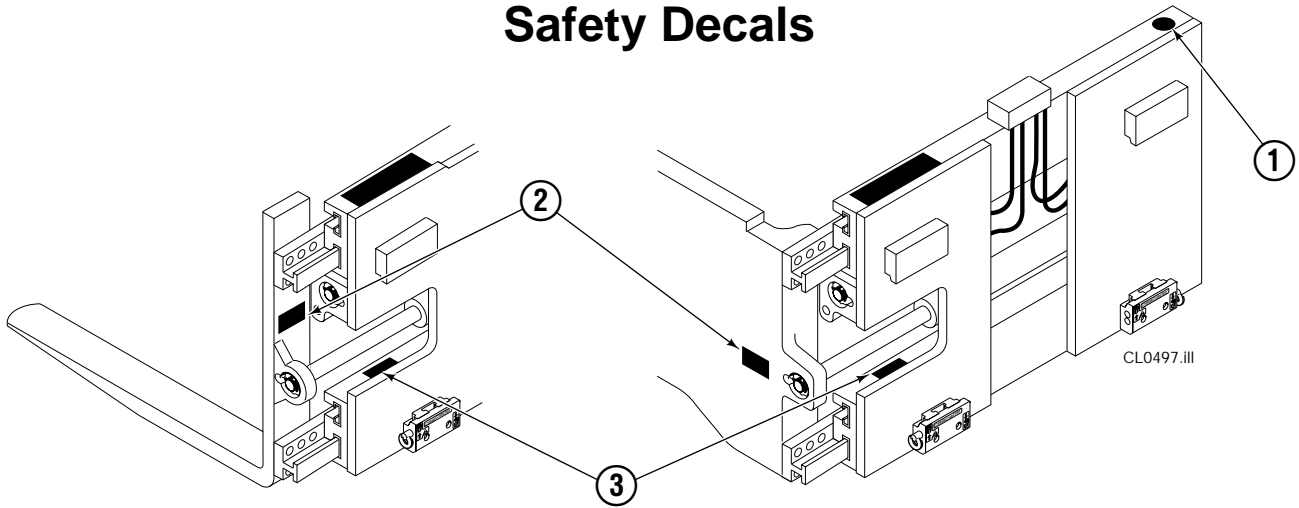

Safety Decals

REF	QTY	PART NO.	DESCRIPTION
1	1	679150	No Step Decal
2	2	665595	No Hand Hold Decal
3	1	679059	Quick Change Hook Decal