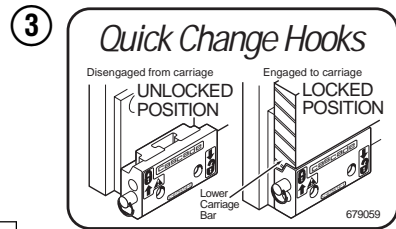

Safety Decals

REF	QTY	PART NO.	DESCRIPTION
1	1	679150	No Step Decal
2	2	665595	No Hand Hold Decal
3	1	679059	Quick Change Hook Decal