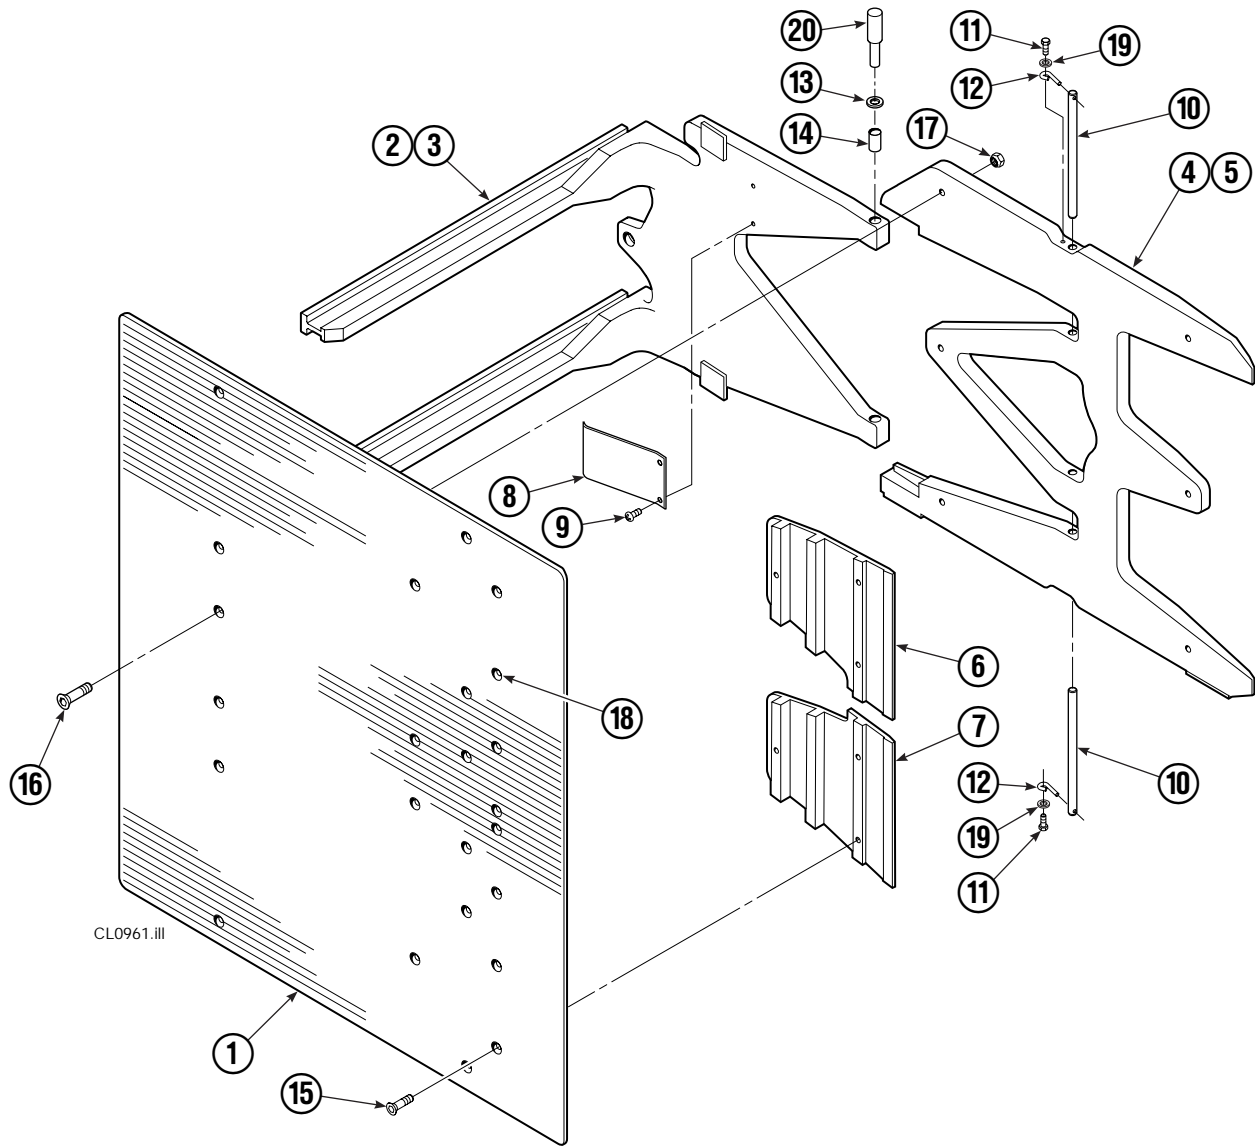

▲ Included in Service Kit 667995.

■ Included in Nut Service Kit 668926.

Reference: S-7662.

Check Valve

CL0152.III

REF	QTY	PART NO.	DESCRIPTION	REF	QTY	PART NO.	DESCRIPTION
		669762	Check Valve – Flow Divider	11	2	667494	Fitting
1	1	667490	Special Fitting	12	2	2840	● O-Ring
2	1	2841	● O-Ring	13	2	673098	Spring
3	1	667471	Spool	14	2	667492	Poppet
4	2	609453	Fitting, 10	15	1	673089	Spool Assembly
5	2	667487	Spring	16	2	667491	Sleeve
6	6	604510	Fitting, 6	17	1	669763	Valve Body
7	1	678270	Check Valve – VPO	18	1	661347	● Service Kit
8	2	659058	Check Valve – PO	19	1	676343	Regeneration Elimination Plug ■
9	2	667516	● Service Kit			667513	Service Kit
10	1	679846	Low Flow Spool Kit				

● Included in Service Kit 667513.

■ For eliminating regeneration circuit only. See Technical Bulletin 121.

Reference: SK-5302.

Arms and Pads

35D							
REF	QTY	PART NO.	DESCRIPTION	REF	QTY	PART NO.	DESCRIPTION
1	1	222369	Contact Pad, LH	10	4	210161	Pin
	1	222369	Contact Pad, RH	11	4	787372	Capscrew, M8 x 20
2	1	220959	Arm - LH	12	4	682999	Eye Pin
3	1	221088	Arm - RH	13	8	675620	Washer, M10
4	1	210403	Stabilizer - LH	14	8	200590	Bushing
5	1	210406	Stabilizer - RH	15	12	766646	Capscrew, M10 x 20
6	2	210180	Filler Block - LH Upper/RH Lower	16	12	768706	Capscrew, M12 x 35
7	2	210179	Filler Block - RH Lower/RH Upper	17	12	773842	Nut, M12
8	2	210154	Spring	18	▲	676841	Contact Pad Repair Kit
9	4	203405	Capscrew, M10 x 16	19	4	787398	Washer, M8
10	4	210161	Pin	20	1	675626	Tool - Bushing Driver
11	4	787372	Capscrew, M8 x 20				