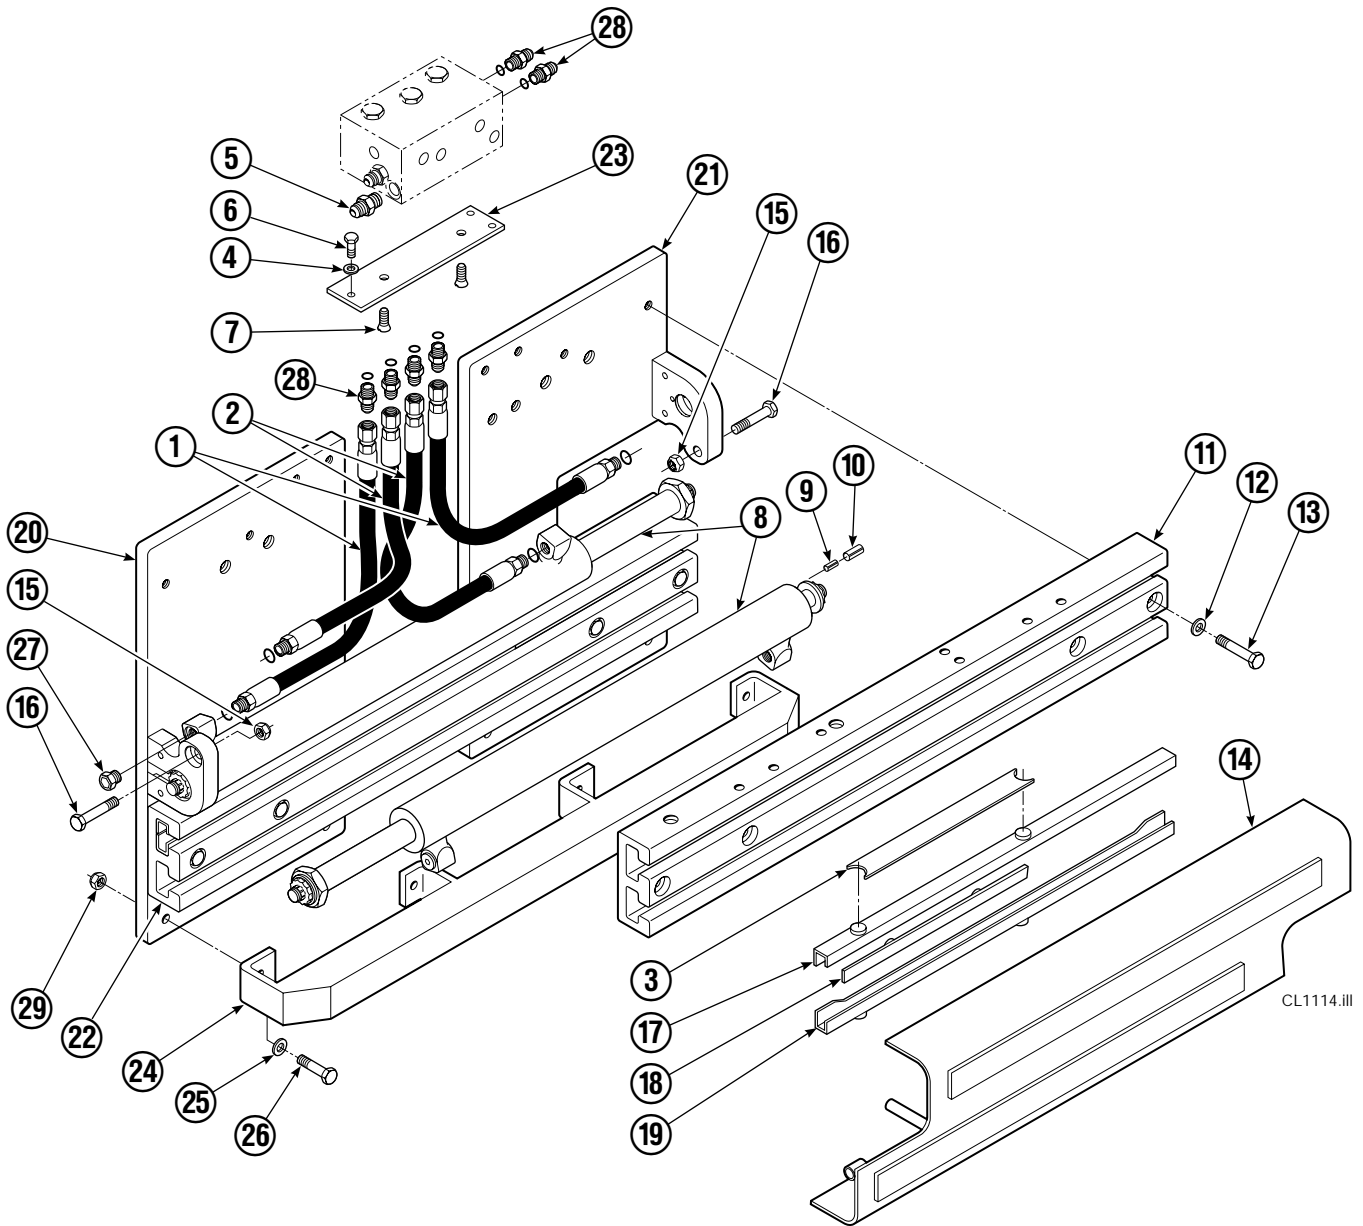

Safety Decals

REF	QTY	PART NO.	DESCRIPTION
1	1	679150	No Step Decal
2	2	665595	No Hand Hold Decal
3	1	679059	Quick Change Hook Decal

Publications

PART NO.	DESCRIPTION
669224	Service Manual
672944	Operators Guide
668987	Installation Instructions
680664	Servicing Cascade Cylinders-VHS
679929	Tool Catalog
673964	Literature Index Order Form

Base Unit Group

35D							
REF	QTY	PART NO.	DESCRIPTION	REF	QTY	PART NO.	DESCRIPTION
		3012891	Base Unit	15	2	763025	Nut, M12
1	2	210436	Hose, 24.75 in.	16	2	768414	Capscrew, M12x65
2	2	210449	Hose, 18.25 in.	17	4	208858	Bearing
3	1	675326	Shim Kit ■	18	4	667663	Bearing
4	2	209021	Washer, M10	19	4	208857	Bearing
5	1	601377	Fitting, 8-8	20	1	3011055	Mounting Plate - RH
6	2	684594	Capscrew, M10x20	21	1	3011054	Mounting Plate - LH
7	2	766646	Capscrew, M10x20	22	1	221417	Frame - Lower
8	2	671573	Cylinder ▲	23	1	669957	Plate
9	2	768953	Roll Pin - Inner	24	1	671545	Bumper - Lower
10	2	769009	Roll Pin - Outer	25	4	683001	Washer, M12
11	1	221280	Frame - Upper	26	4	768556	Capscrew, M12x45
12	16	202251	Washer	27	2	602580	Fitting, 8
13	8	684659	Capscrew, M12x75	28	6	611288	Fitting, 6-8
14	1	672331	Bumper	29	4	688387	Nut, M12

■ Includes two .015 Shims, and eight .020 Shims.

Reference: SK-6390.

▲ See Cylinder page or parts breakdown.

Cylinder

35D			
REF	QTY	PART NO.	DESCRIPTION
		671573	Cylinder Assembly
1	2	6510	Cotter Pin ■
2	2	667624	Nut Retainer ■
3	2	667625	Nut ■
4	1	671574	Shell
5	1	602580	Fitting
6	1	558400	Piston
7	1	2716	O-Ring ▲
8	1	662454	Seal ▲
9	1	667626	Washer
10	1	2787	O-Ring ▲
11	1	615130	Back-Up Ring ▲
12	1	667917	Retainer
13	1	662448	Seal ▲
14	1	638243	Nylon Ring ▲
15	1	636853	Wiper ▲
16	1	668031	Nut
17	1	671571	Rod
18	1	671049	Seal Loader, Piston ▲
19	1	671052	Seal Loader, Retainer ▲
		667995	Service Kit