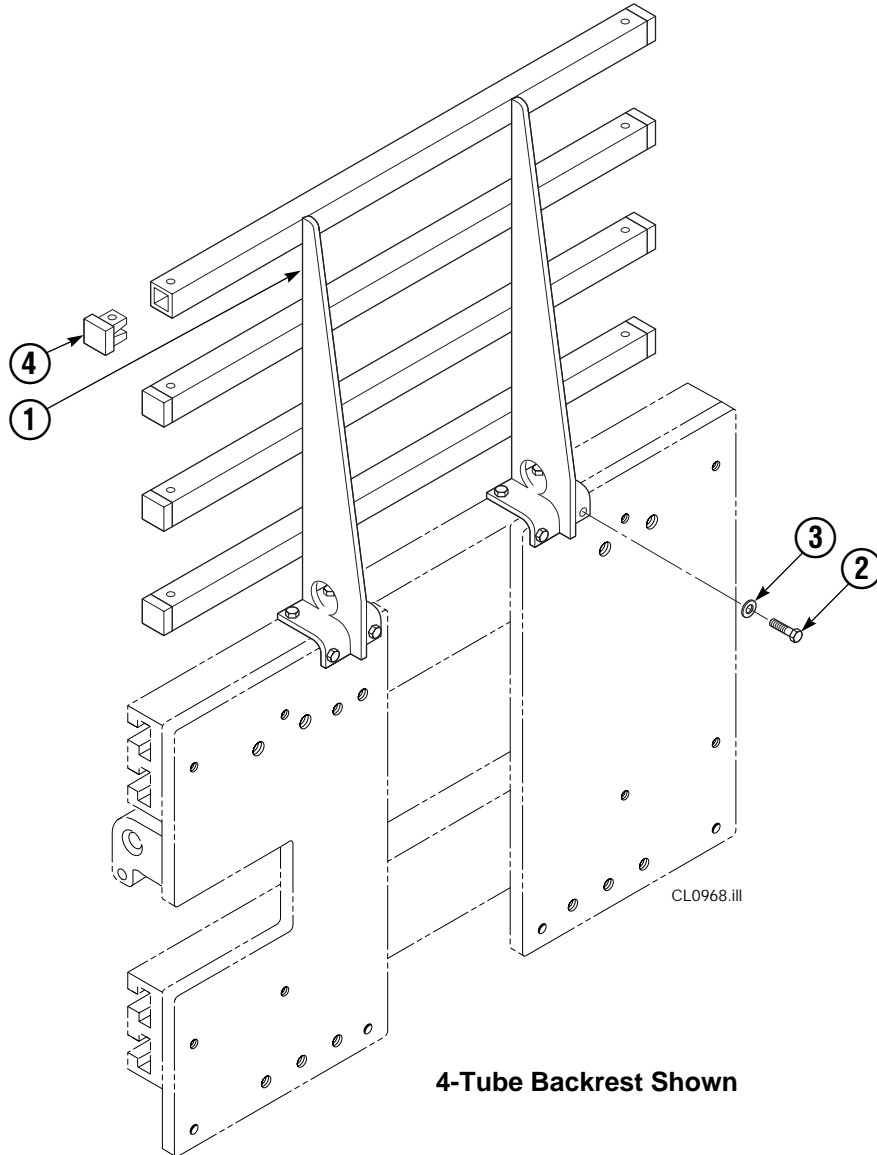

Base Unit Group

35D							
REF	QTY	PART NO.	DESCRIPTION	REF	QTY	PART NO.	DESCRIPTION
		3012891	Base Unit	15	2	763025	Nut, M12
1	2	210436	Hose, 24.75 in.	16	2	768414	Capscrew, M12x65
2	2	210449	Hose, 18.25 in.	17	4	208858	Bearing
3	1	675326	Shim Kit ■	18	4	667663	Bearing
4	2	209021	Washer, M10	19	4	208857	Bearing
5	1	601377	Fitting, 8-8	20	1	3011055	Mounting Plate - RH
6	2	684594	Capscrew, M10x20	21	1	3011054	Mounting Plate - LH
7	2	766646	Capscrew, M10x20	22	1	221417	Frame - Lower
8	2	671573	Cylinder ▲	23	1	669957	Plate
9	2	768953	Roll Pin - Inner	24	1	671545	Bumper - Lower
10	2	769009	Roll Pin - Outer	25	4	683001	Washer, M12
11	1	221280	Frame - Upper	26	4	768556	Capscrew, M12x45
12	16	202251	Washer	27	2	602580	Fitting, 8
13	8	684659	Capscrew, M12x75	28	6	611288	Fitting, 6-8
14	1	672331	Bumper	29	4	688387	Nut, M12

● Included in Service Kit 667513.

■ For eliminating regeneration circuit only. See Technical Bulletin 121.

Reference: SK-5302.

Arms and Pads

35D							
REF	QTY	PART NO.	DESCRIPTION	REF	QTY	PART NO.	DESCRIPTION
1	1	222369	Contact Pad, LH	10	4	210161	Pin
	1	222369	Contact Pad, RH	11	4	787372	Capscrew, M8 x 20
2	1	220959	Arm - LH	12	4	682999	Eye Pin
3	1	221088	Arm - RH	13	8	675620	Washer, M10
4	1	210403	Stabilizer - LH	14	8	200590	Bushing
5	1	210406	Stabilizer - RH	15	12	766646	Capscrew, M10 x 20
6	2	210180	Filler Block - LH Upper/RH Lower	16	12	768706	Capscrew, M12 x 35
7	2	210179	Filler Block - RH Lower/RH Upper	17	12	773842	Nut, M12
8	2	210154	Spring	18	▲	676841	Contact Pad Repair Kit
9	4	203405	Capscrew, M10 x 16	19	4	787398	Washer, M8
10	4	210161	Pin	20	1	675626	Tool - Bushing Driver
11	4	787372	Capscrew, M8 x 20				

Reference: 210409, 210495, SK-6390.

▲ Repairs one hole.

Backrest Group

35D			
REF	QTY	PART NO.	DESCRIPTION
		221577	Backrest Group
1	1	669897	Backrest
2	8	768810	Capscrew, M10x30
3	8	667910	Washer, M10
4	8	674356	Tube End