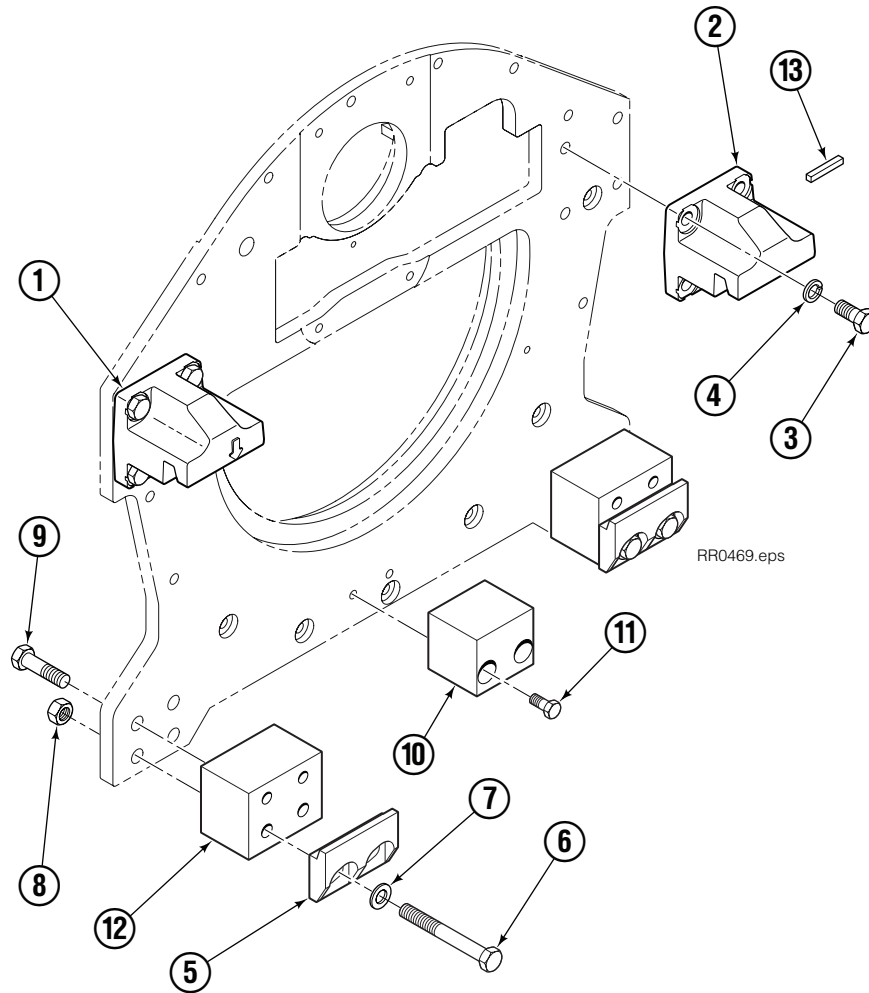

● Compatible with water glycol based hydraulic fluids.

Check Valve

REF	QTY	PART NO.	DESCRIPTION
		670549	Check Valve Assembly
1	2	609453	Fitting, 10
2	2	670552	Spring
3	2	670551	Guide
4	2	7020	Ball
5	2	602580	Fitting, 8
6	2	673989	Spring
7	1	670550	Body
8	1	670553	Spool

Fork Bar Group

RR0403.eps

65G			
REF	QTY	PART NO.	DESCRIPTION
		6052493	Fork Bar Group
1	1	6052171	Upper Bar
2	1	6052172	Lower Bar
3	18	769581	Capscrew, M20 x 45
4	18	779506	Lockwasher, M20
5	2	606988	Keeper
6	4	680084	Capscrew, M12 x 25
7	4	683822	Lockwasher, M12

Fork Group

65G			
REF	QTY	PART NO.	DESCRIPTION
		6052647	Fork Assembly
1	1	6052640	Fork
2	1	7000209	Knob ◆
3	1	7000200	Pin ◆
4	1	7000210	Coiled Spring Pin ◆

◆ Included in Pin Kit 7000032.

Bolt-On Mounting Group