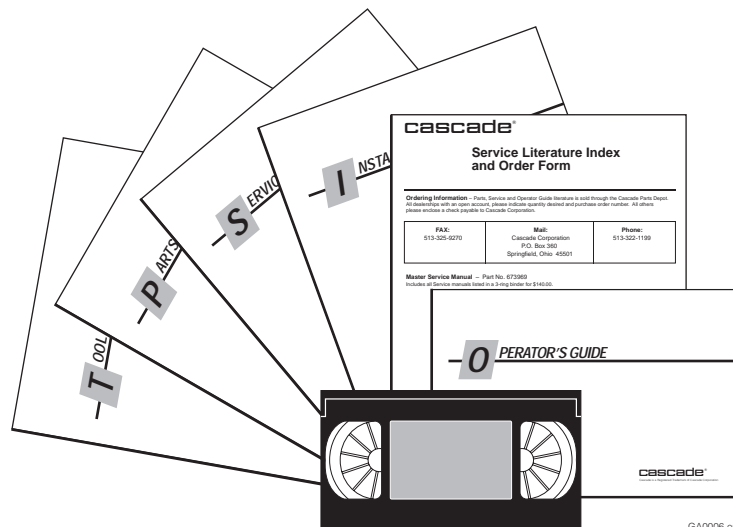

Internet: www.cascorp.com

Safety Decals

REF	QTY	PART NO.	DESCRIPTION
1	1	679150	No Step Decal

Publications

GA0006.eps

PART NO.	DESCRIPTION
672946	Service Manual
672714	Operators Guide
672327	Installation Instructions
679929	Tool Catalog
673964	Literature Index Order Form