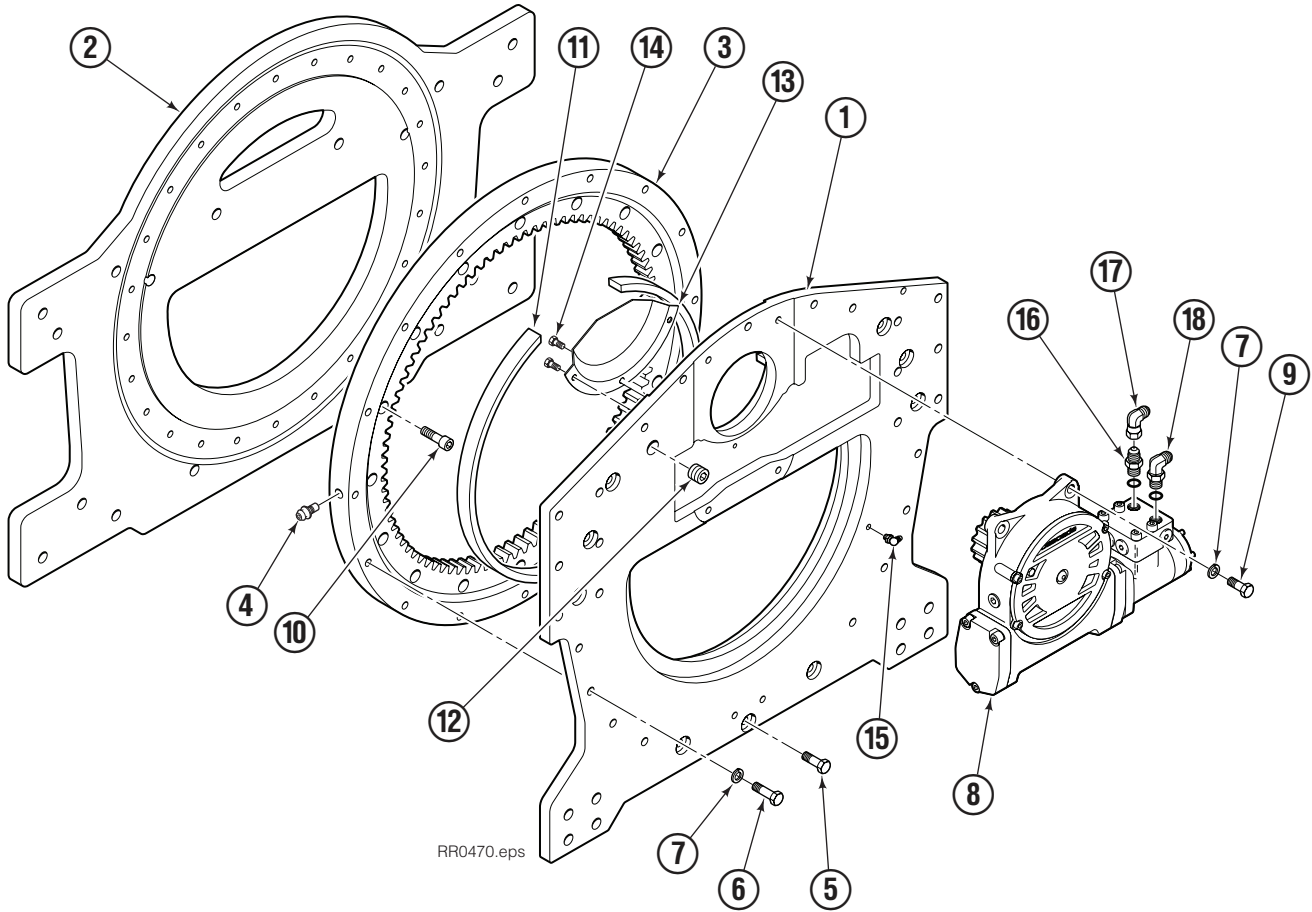

Internet: www.cascorp.com

Safety Decals

REF	QTY	PART NO.	DESCRIPTION
1	1	679150	No Step Decal

Publications

GA0006.eps

PART NO.	DESCRIPTION
672946	Service Manual
672714	Operators Guide
672327	Installation Instructions
679929	Tool Catalog
673964	Literature Index Order Form

Rotator Group

RR0470.eps

65G			
REF	QTY	PART NO.	DESCRIPTION
		6051997	Rotator Group
1	1	6059682	Baseplate
2	1	6050786	Faceplate
3	1	213761	Bearing Assembly
4	1	7401	Grease Fitting
5	9	6057357	Capscrew, M12 x 45
6	13	213633	Capscrew, M12 x 55
7	17	683822	Lockwasher, M12
8	1	795491	Drive Group ♦
9	4	763021	Capscrew, M12 x 30
10	24	767596	Capscrew, M12 x 40
11	1	6036248	Seal
12	1	6605	Plug
13	1	6036287	Cover Plate
14	3	767961	Capscrew, M8 x 16
15	1	7406	Grease Fitting
16	1	601377	Fitting, 8-8 ■
17	1	605761	Fitting, 8-8 ■
18	1	601250	Fitting, 8-8 ■

REF	QTY	PART NO.	DESCRIPTION
		206392	Drive Motor
1	1	675478	Shaft
2	1	675477	Drive
3	1	675479	Spacer Plate
4	1	675480	■ Gerotor Set (101-1768-007)
4	1	685075	■ Gerotor Set (101-1768-009)
5	1	675482	End Cap
6	1	206405	● Service Kit
7	1	685089	■ Flange (101-1768-007)
7	1	685090	■ Flange (101-1768-009)