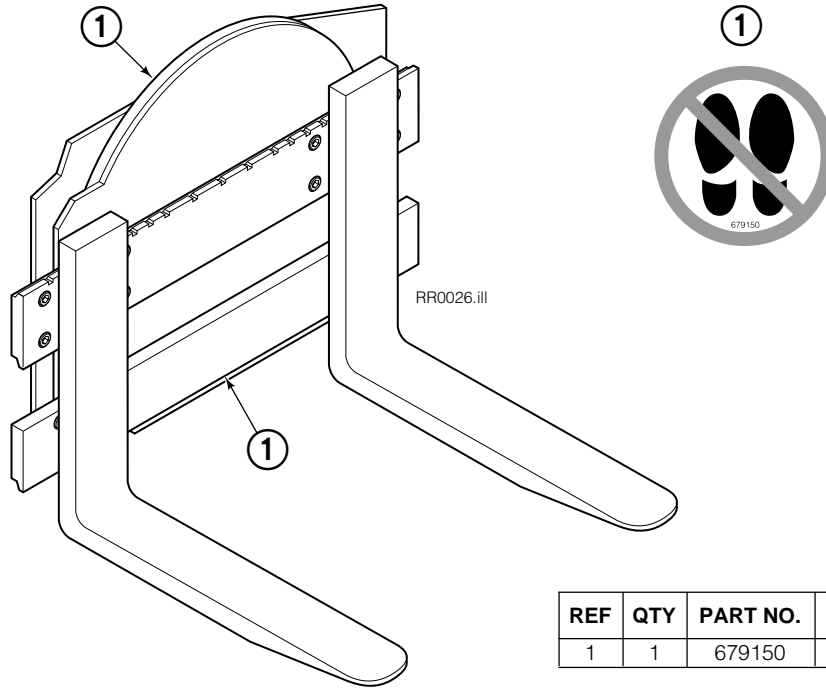

Safety Decals

REF	QTY	PART NO.	DESCRIPTION
1	1	679150	No Step Decal