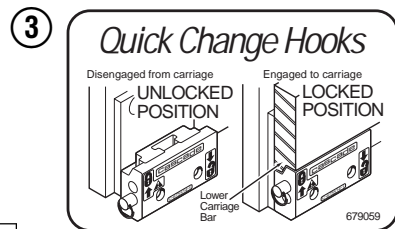

Safety Decals

REF	QTY	PART NO.	DESCRIPTION
1	1	679150	No Step Decal
2	2	665595	No Hand Hold Decal
3	1	679059	Quick Change Hook Decal