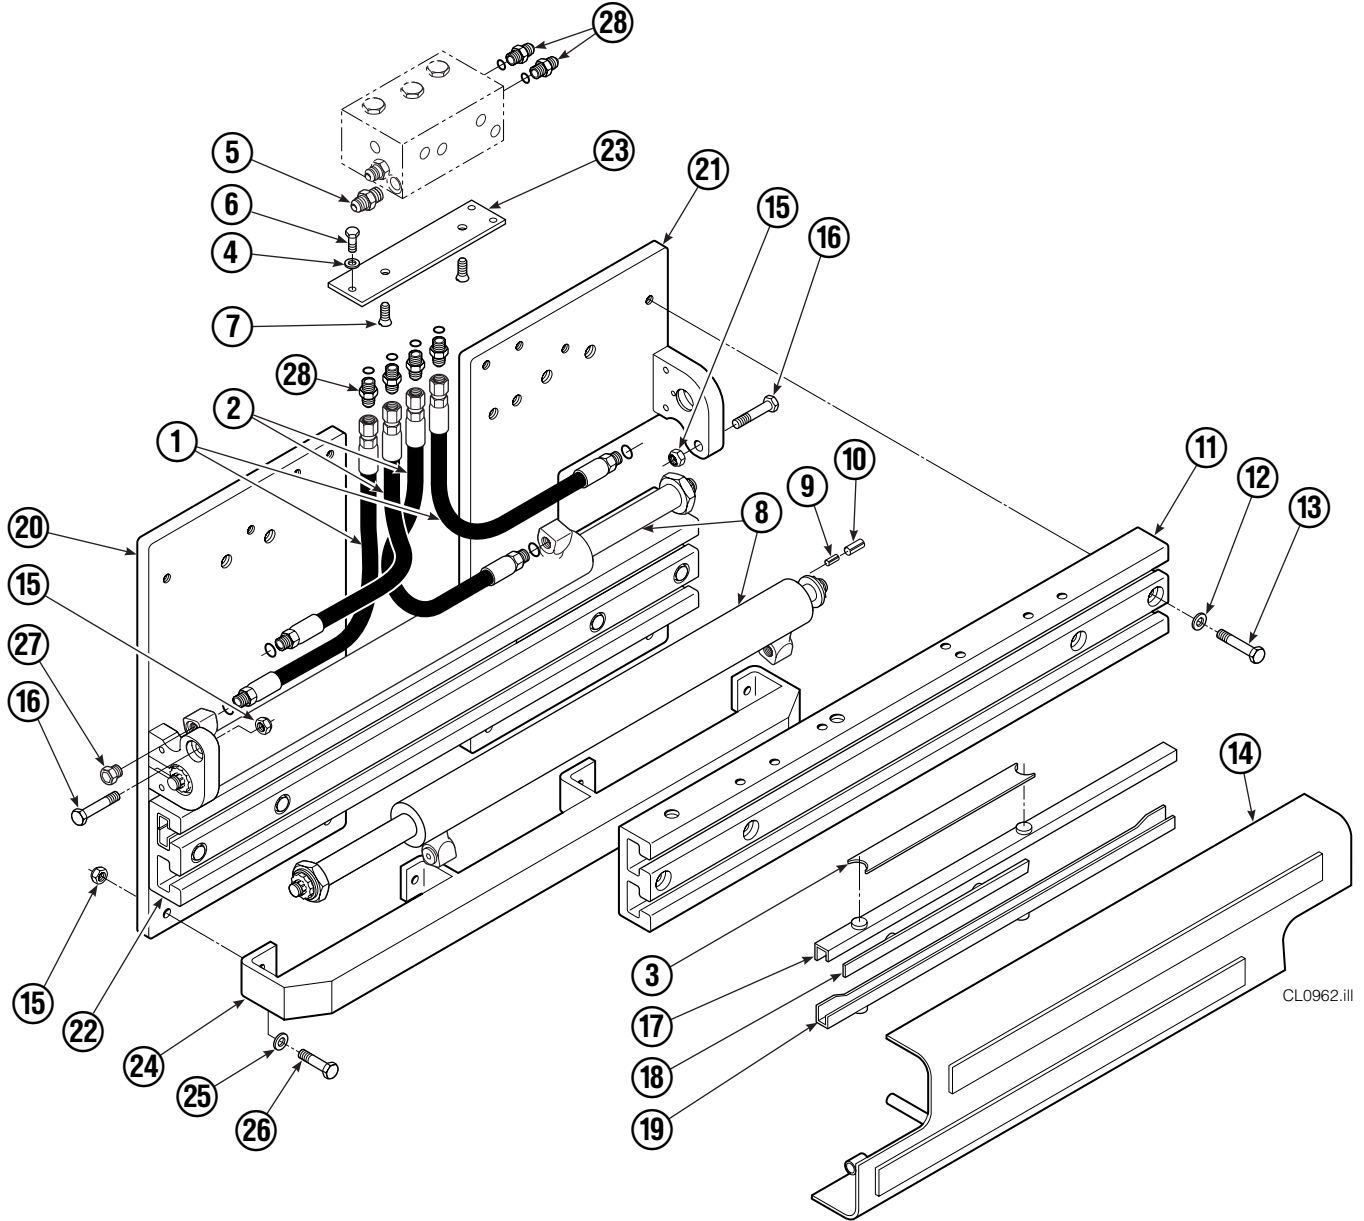

Internet: www.cascorp.com

Safety Decals

REF	QTY	PART NO.	DESCRIPTION
1	1	679150	No Step Decal
2	2	665595	No Hand Hold Decal
3	1	679059	Quick Change Hook Decal

Publications

PART NO.	DESCRIPTION
669224	Service Manual
672944	Operators Guide
668987	Installation Instructions
680664	Servicing Cascade Cylinders-VHS
679929	Tool Catalog
673964	Literature Index Order Form

Base Unit Group

CL0962.iii

35D							
REF	QTY	PART NO.	DESCRIPTION	REF	QTY	PART NO.	DESCRIPTION
1	2	210436	Hose, 24.75 in.	15	6	773842	Nut, M12
2	2	210449	Hose, 18.25 in.	16	2	768414	Capscrew, M12x65
3	1	675326	Shim Kit ■	17	4	208858	Bearing
4	2	209021	Washer, M10	18	4	667663	Bearing
5	1	601377	Fitting, 8-8	19	4	208857	Bearing
6	2	684594	Capscrew, M10x20	20	1	220996	Mounting Plate - RH
7	2	766646	Capscrew, M10x20	21	1	220997	Mounting Plate - LH
8	2	671573	Cylinder ▲	22	1	221417	Frame - Lower
9	2	768953	Roll Pin - Inner	23	1	669957	Plate
10	2	769009	Roll Pin - Outer	24	1	671545	Bumper - Lower
11	1	221280	Frame - Upper	25	4	202348	Washer, M12
12	8	667910	Washer	26	4	768556	Capscrew, M12x45
13	8	684659	Capscrew, M12x75	27	2	602580	Fitting, 8
14	1	672331	Bumper	28	6	611288	Fitting, 6-8

■ Includes two .015 in. Shims, and eight .020 in. Shims.

▲ See Cylinder page for parts breakdown.

Reference: Base Unit 221353, SK-6390 R-3.

Cylinder

35D			
REF	QTY	PART NO.	DESCRIPTION
		671573	Cylinder Assembly
1	2	6510	Cotter Pin ■
2	2	667624	Nut Retainer ■
3	2	667625	Nut ■
4	1	671574	Shell
5	1	602580	Fitting
6	1	558400	Piston
7	1	2716	O-Ring ▲
8	1	662454	Seal ▲
9	1	667626	Washer
10	1	2787	O-Ring ▲
11	1	615130	Back-Up Ring ▲
12	1	667917	Retainer
13	1	662448	Seal ▲
14	1	638243	Nylon Ring ▲
15	1	636853	Wiper ▲
16	1	668031	Nut
17	1	671571	Rod
18	1	671049	Seal Loader, Piston ▲
19	1	671052	Seal Loader, Retainer ▲
		667995	Service Kit