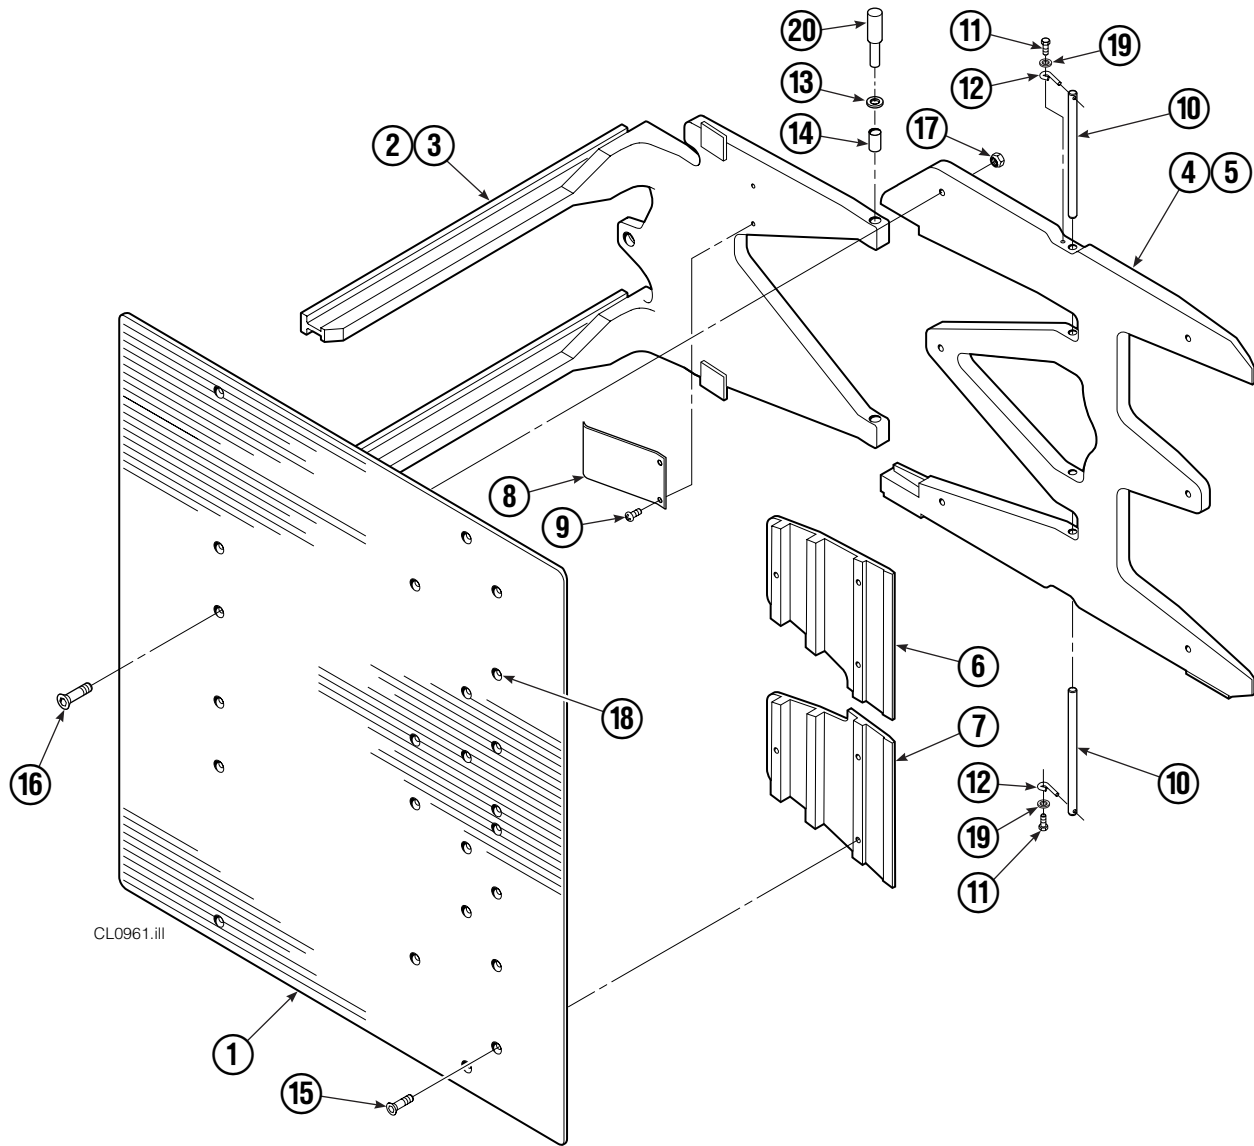

Arms and Pads

CL0961.ill

35D							
REF	QTY	PART NO.	DESCRIPTION	REF	QTY	PART NO.	DESCRIPTION
1	2	6003879	Contact Pad	10	4	210161	Pin
2	1	6003663	Arm – LH	11	4	787372	Capscrew, M8 x 20
3	1	6003666	Arm – RH	12	4	682999	Eye Pin
4	1	393837	Stabilizer – LH	13	10	675620	Washer, M10
5	1	393854	Stabilizer – RH	14	8	200590	Bushing
6	2	210180	Filler Block – LH Upper/RH Lower	15	12	766646	Capscrew, M10 x 20
7	2	210179	Filler Block – RH Lower/RH Upper	16	12	768706	Capscrew, M12 x 35
8	2	210154	Spring	17	12	773842	Nut, M12
9	4	203405	Capscrew, M10 x 16	18	▲	676841	Contact Pad Repair Kit
10	4	210161	Pin	19	4	787398	Washer, M8
11	4	787372	Capscrew, M8 x 20	20	1	675626	Tool – Bushing Driver

Reference: 210409, 210495, SK-6390.

Stabilizer Group: 393820

▲ Repairs one hole.