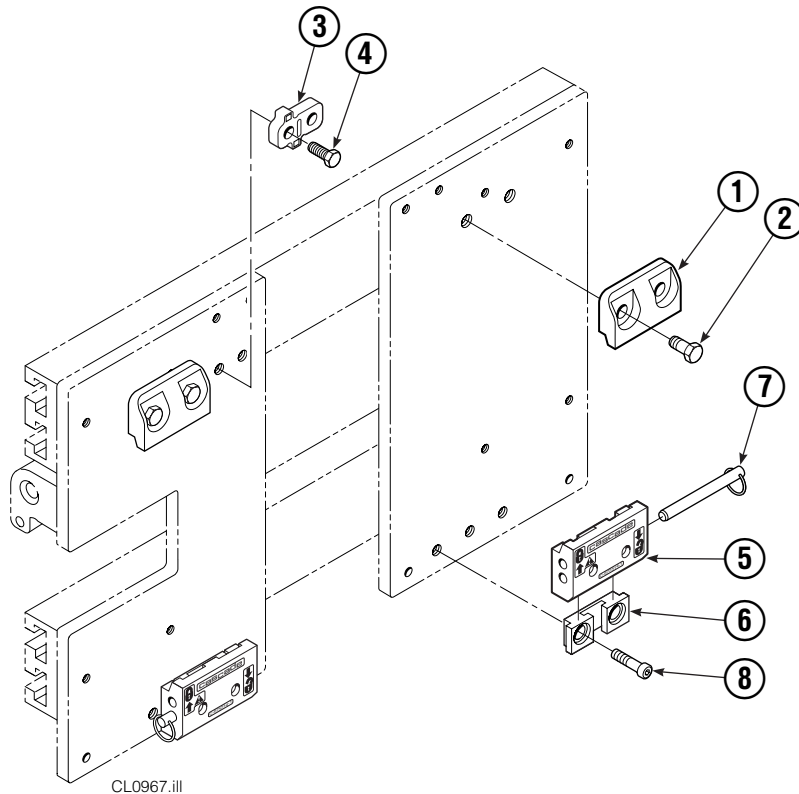

● Included in Service Kit 667513.

■ For eliminating regeneration circuit only. See Tech. Bulletin 121.

Reference: SK-5302.

Arms and Pads

CL0961.ill

35D							
REF	QTY	PART NO.	DESCRIPTION	REF	QTY	PART NO.	DESCRIPTION
1	2	6003879	Contact Pad	10	4	210161	Pin
2	1	6003663	Arm – LH	11	4	787372	Capscrew, M8 x 20
3	1	6003666	Arm – RH	12	4	682999	Eye Pin
4	1	393837	Stabilizer – LH	13	10	675620	Washer, M10
5	1	393854	Stabilizer – RH	14	8	200590	Bushing
6	2	210180	Filler Block – LH Upper/RH Lower	15	12	766646	Capscrew, M10 x 20
7	2	210179	Filler Block – RH Lower/RH Upper	16	12	768706	Capscrew, M12 x 35
8	2	210154	Spring	17	12	773842	Nut, M12
9	4	203405	Capscrew, M10 x 16	18	▲	676841	Contact Pad Repair Kit
10	4	210161	Pin	19	4	787398	Washer, M8
11	4	787372	Capscrew, M8 x 20	20	1	675626	Tool – Bushing Driver

Reference: 210409, 210495, SK-6390.

Stabilizer Group: 393820

▲ Repairs one hole.

Backrest Group

35D			
REF	QTY	PART NO.	DESCRIPTION
		221577	Backrest Group
1	1	669897	Backrest
2	8	768810	Capscrew, M10x30
3	8	667910	Washer, M10
4	8	674356	Tube End

Reference: SK-6390.

Quick-Change Mounting Group

REF	QTY	ITA II	DESCRIPTION
		PART NO.	
		211162	Upper Mounting Group ▲
		211174	Lower Mounting Group ●
1	2	210491	Upper Hook
2	4	768577	Capscrew, M20 x 35
3	1	212999	Center Key
4	2	211129	Capscrew, M16 x 35
5	2	675514	Lower Hook
6	2	675515	Guide
7	2	678832	Pin
8	4	211180	Capscrew, M16 x 30