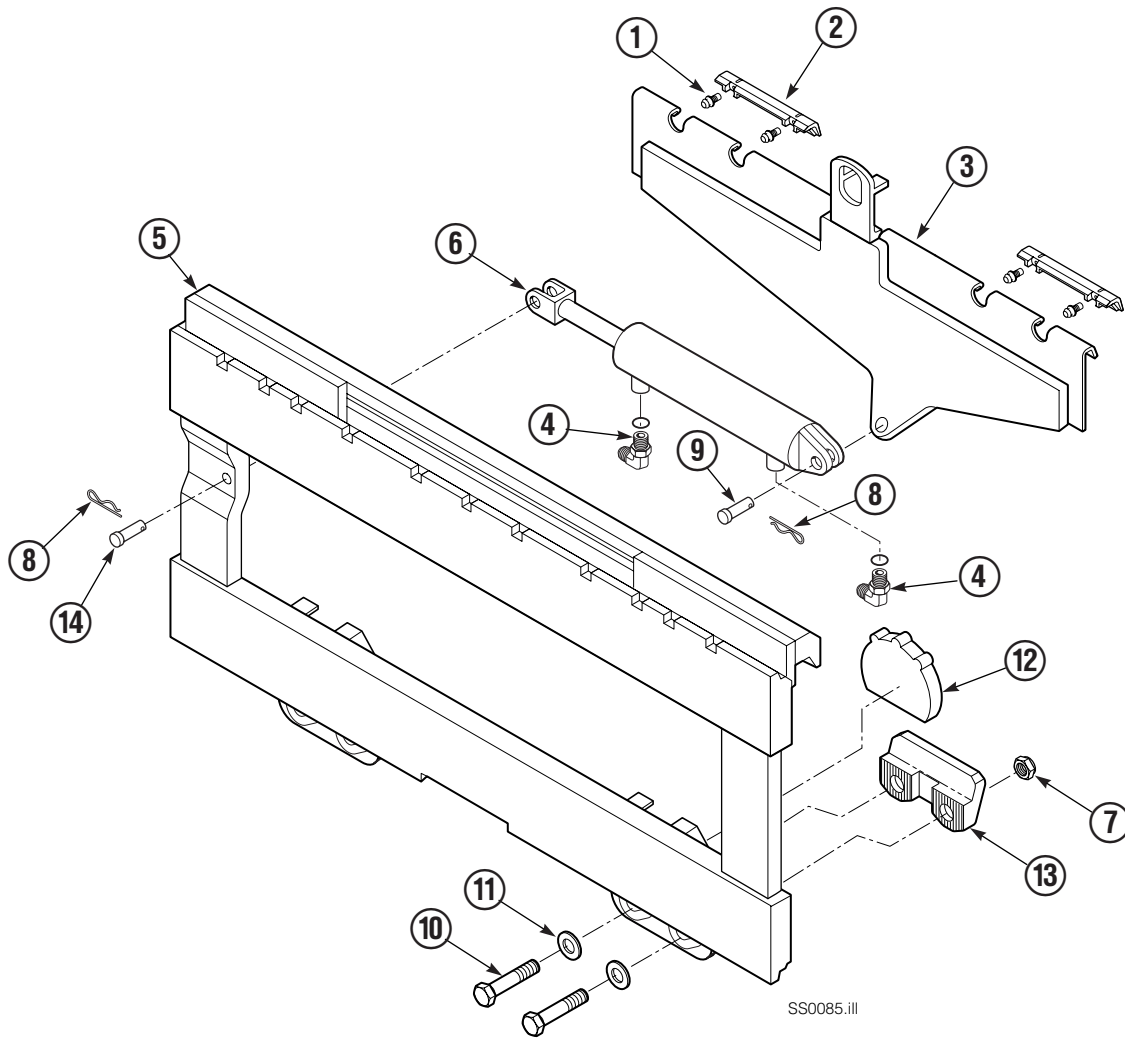

Sideshifter Group

150D

REF	QTY	PART NO.	DESCRIPTION
1	4	7403	Grease Fitting
2	2	672018	Bearing Segment
3	1	686240	Anchor Bracket
4	2	601676	Fitting, 6-6
5	1	■	Faceplate
6	1	686243	Cylinder Assembly ▲
7	4	553857	Nut
8	2	686217	Cotter Pin
9	1	686215	Clevis Pin
10	4	638601	Capscrew, 5/8 NC x 2.00 GR5
11	4	667225	Washer
12	3	676650	Lower Bearing
13	2	678034	Lower Hook
14	1	686215	Clevis Pin
		672022	Service Kit – Items 1&2
		675857	Service Kit – Item 12

■ If the Faceplate needs replacing, your best value is to order the complete Sideshifter Assembly 686265.

▲ See Cylinder page for parts breakdown.

Sideshift Cylinder

REF	QTY	PART NO.	DESCRIPTION
		686243	Cylinder Assembly
1	1	561012	Nut
■ 2	1	662457	Seal
3	1	564562	Spacer – Head
■ 4	1	2718	O-Ring
5	1	561427	Piston
6	1	561419	Shell
7	1	561422	Rod
8	1	561428	Retainer
■ 9	1	2791	O-Ring
■ 10	1	615134	Back-up Ring
■ 11	1	662449	Seal
12	1	561429	Retaining Ring
13	1	7215	Snap Ring
■ 14	1	626468	Wiper
15	1	---	Spacer – Rod
		561430	Service Kit