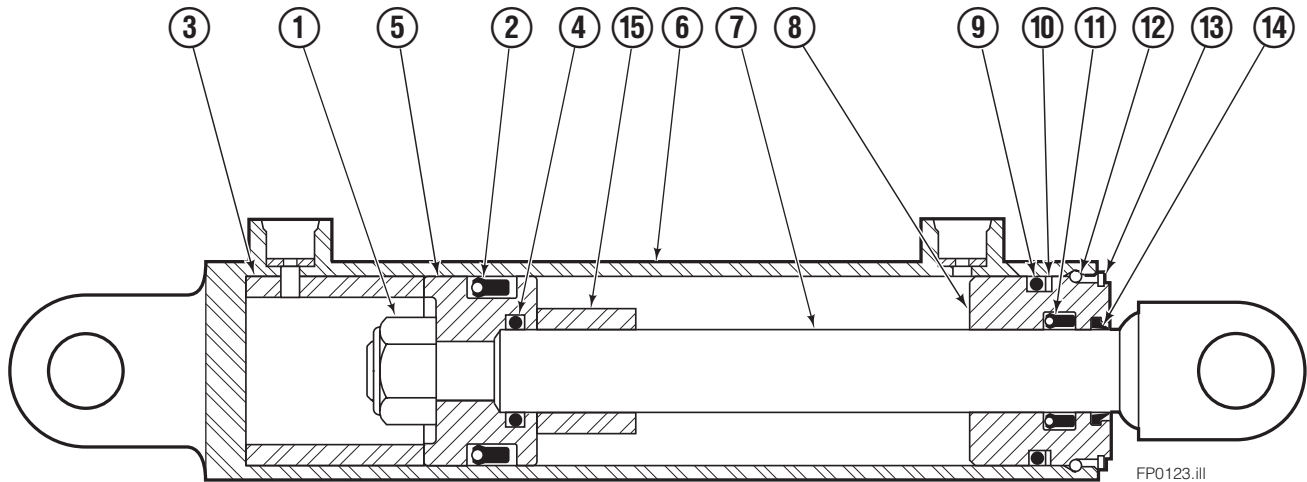

Sideshifter Group

150D

REF	QTY	PART NO.	DESCRIPTION
1	4	7403	Grease Fitting
2	2	672018	Bearing Segment
3	1	686240	Anchor Bracket
4	2	601676	Fitting, 6-6
5	1	■	Faceplate
6	1	686243	Cylinder Assembly ▲
7	4	553857	Nut
8	2	686217	Cotter Pin
9	1	686215	Clevis Pin
10	4	638601	Capscrew, 5/8 NC x 2.00 GR5
11	4	667225	Washer
12	3	676650	Lower Bearing
13	2	678034	Lower Hook
14	1	686215	Clevis Pin
		672022	Service Kit – Items 1&2
		675857	Service Kit – Item 12

■ If the Faceplate needs replacing, your best value is to order the complete Sideshifter Assembly 686265.

▲ See Cylinder page for parts breakdown.

Sideshift Cylinder

REF	QTY	PART NO.	DESCRIPTION
		686243	Cylinder Assembly
1	1	561012	Nut
■ 2	1	662457	Seal
3	1	564562	Spacer – Head
■ 4	1	2718	O-Ring
5	1	561427	Piston
6	1	561419	Shell
7	1	561422	Rod
8	1	561428	Retainer
■ 9	1	2791	O-Ring
■ 10	1	615134	Back-up Ring
■ 11	1	662449	Seal
12	1	561429	Retaining Ring
13	1	7215	Snap Ring
■ 14	1	626468	Wiper
15	1	---	Spacer – Rod
		561430	Service Kit