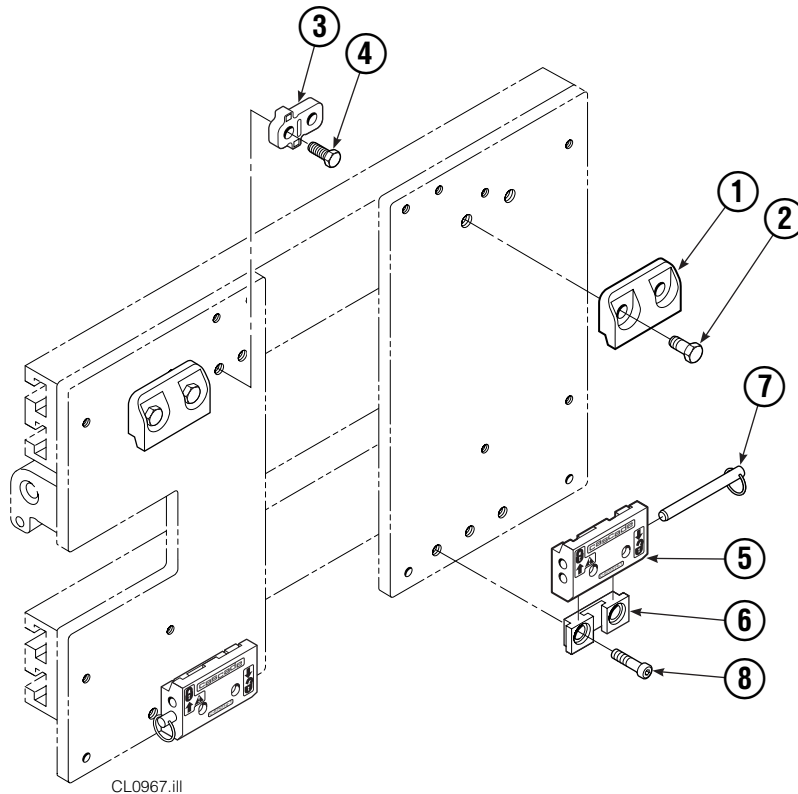

● Included in Service Kit 667513.

■ For eliminating regeneration circuit only. See Tech. Bulletin 121.

Reference: SK-5302.

Arms and Pads

CL0961.ill

35D

REF	QTY	PART NO.	DESCRIPTION	REF	QTY	PART NO.	DESCRIPTION
1	2	6014294	Contact Pad – 48 x 66 in.	11	4	787372	Capscrew, M8 x 20
2	1	6015697	Arm – LH	12	4	682999	Eye Pin
3	1	6015698	Arm – RH	13	10	675620	Washer, M10
4	1	393842	Stabilizer – LH	14	8	200590	Bushing
5	1	393859	Stabilizer – RH	15	12	766646	Capscrew, M10 x 20
6	2	210180	Filler Block – LH Upper/RH Lower	16	12	768706	Capscrew, M12 x 35
7	2	210179	Filler Block – RH Lower/RH Upper	17	12	773842	Nut, M12
8	2	210154	Spring	18	▲	676841	Contact Pad Repair Kit
9	4	203405	Capscrew, M10 x 16	19	4	787398	Washer, M8
10	4	210161	Pin	20	1	675626	Tool – Bushing Driver

Reference: 393825, 210495, S-10436, S-10437, S-4246, S-4217.

▲ Repairs one hole.

Backrest Group

35D			
REF	QTY	PART NO.	DESCRIPTION
		221577	Backrest Group
1	1	669897	Backrest
2	8	768810	Capscrew, M10x30
3	8	667910	Washer, M10
4	8	674356	Tube End

Reference: SK-6390.

Quick-Change Mounting Group

REF	QTY	ITA II	DESCRIPTION
		PART NO.	
		211162	Upper Mounting Group ▲
		211174	Lower Mounting Group ●
1	2	210491	Upper Hook
2	4	768577	Capscrew, M20 x 35
3	1	212999	Center Key
4	2	211129	Capscrew, M16 x 35
5	2	675514	Lower Hook
6	2	675515	Guide
7	2	678832	Pin
8	4	211180	Capscrew, M16 x 30