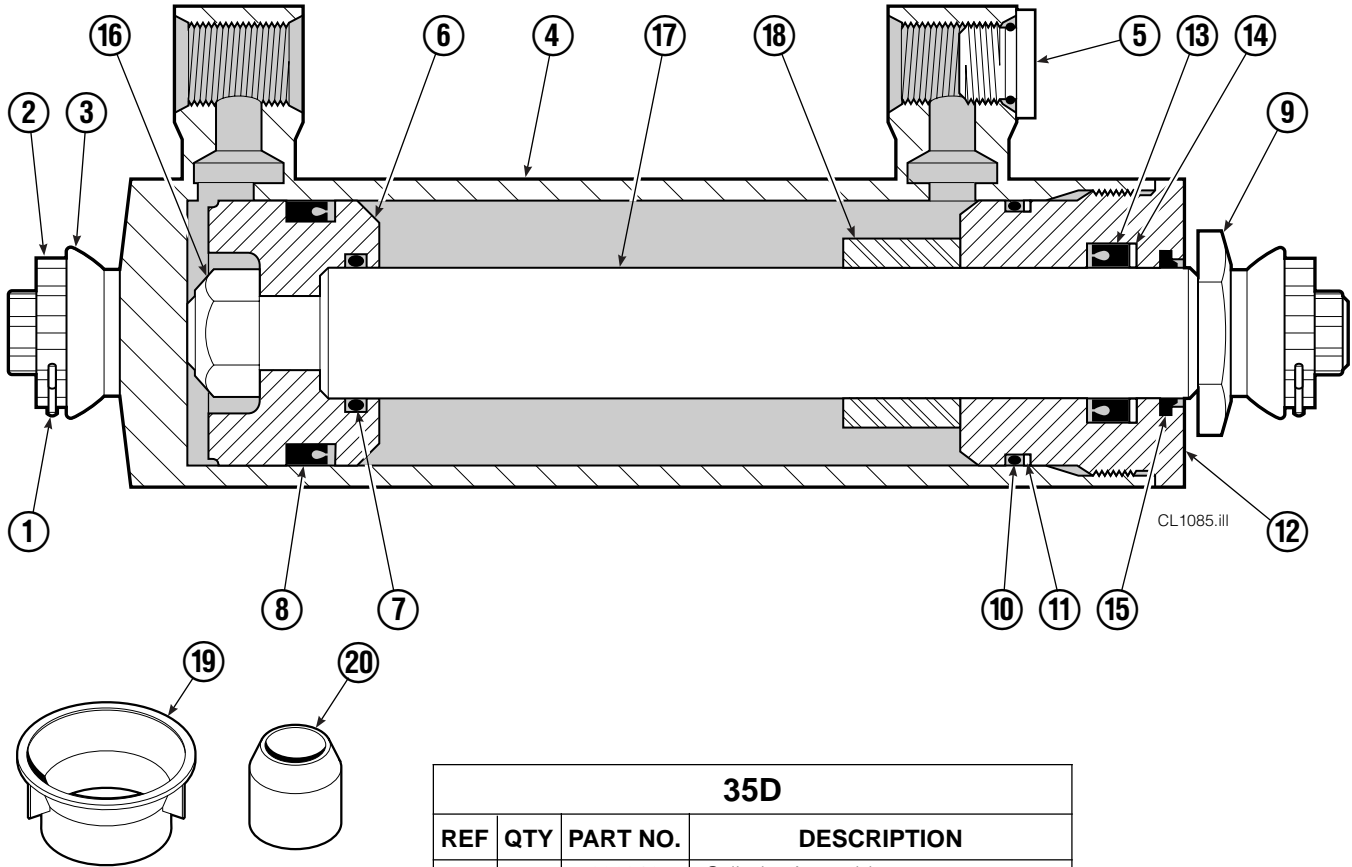

Base Unit Group

CL2289.iii

35D							
REF	QTY	PART NO.	DESCRIPTION	REF	QTY	PART NO.	DESCRIPTION
		6015696	Base Unit Group	13	8	684659	Capscrew, M12 x 75
1	2	210444	Hose, 26.50 in.	14	1	355953	Bumper
2	2	210442	Hose, 21.00 in.	15	2	763025	Nut, M12
3	1	675326	Shim Kit ●	16	2	768414	Capscrew, M12 x 65
4	6	611288	Fitting, 6-8	17	4	208858	Bearing
5	1	601377	Fitting, 8-8	18	4	667663	Bearing
6	2	684594	Capscrew, M10 x 20	19	4	208857	Bearing
7	2	766646	Capscrew, M10 x 20	20	1	6015687	Mounting Plate
8	2	386913	Cylinder ◆	21	2	602580	Fitting, 8
9	2	768953	Roll Pin – Inner	22	1	3011028	Frame – Lower
10	2	769009	Roll Pin – Outer	23	1	669957	Plate
11	1	3011017	Frame – Upper	24	2	209021	Washer, M10
12	8	202251	Washer, M12				

● Includes two .015 and eight .020 Shims.

◆ See Cylinder page for parts breakdown.

Cylinder

35D			
REF	QTY	PART NO.	DESCRIPTION
		386913	Cylinder Assembly
1	2	6510	Cotter Pin ■
2	2	667624	Nut Retainer ■
3	2	667625	Nut ■
4	1	565054	Shell
5	1	602580	Fitting
6	1	558400	Piston
7	1	2716	O-Ring ▲
8	1	662454	Seal ▲
9	1	667626	Washer
10	1	2787	O-Ring ▲
11	1	615130	Back-Up Ring ▲
12	1	667917	Retainer
13	1	662448	Seal ▲
14	1	638243	Nylon Ring ▲
15	1	636853	Wiper ▲
16	1	668031	Nut
17	1	564111	Rod
18	1	—	Spacer
19	1	671049	Seal Loader, Piston ▲
20	1	671052	Seal Loader, Retainer ▲
		667995	Service Kit