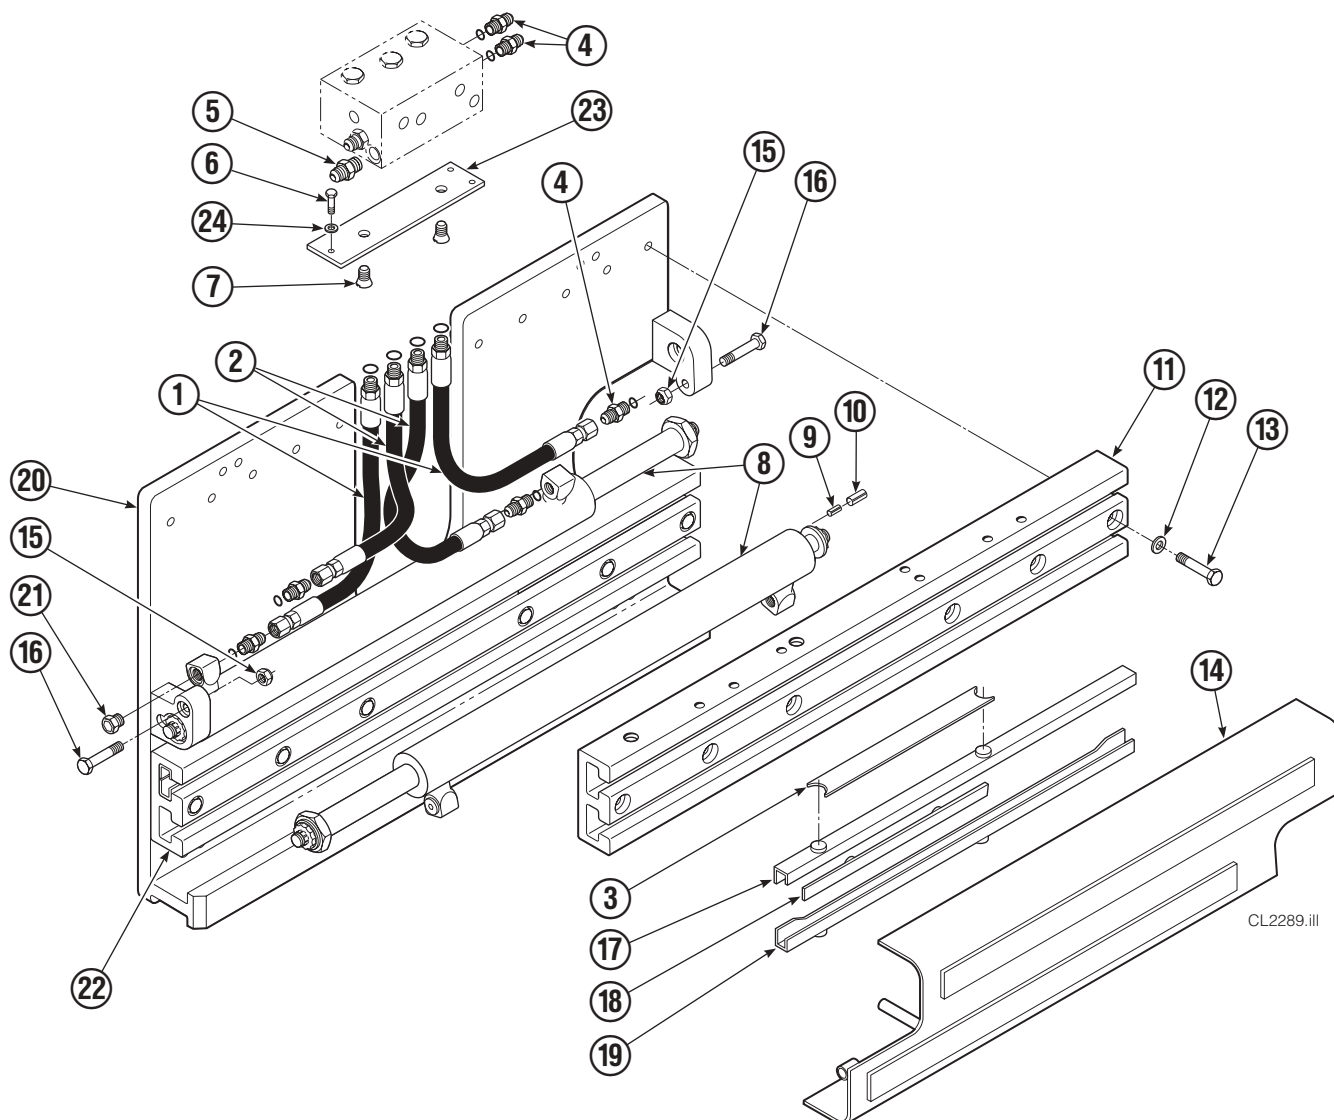

Internet: www.cascorp.com

Safety Decals

REF	QTY	PART NO.	DESCRIPTION
1	1	679150	No Step Decal
2	2	665595	No Hand Hold Decal
3	1	679059	Quick Change Hook Decal

Publications

PART NO.	DESCRIPTION
670487	Service Manual
670834	Operators Guide
670488	Installation Instructions
680664	Servicing Cascade Cylinders-VHS
679929	Tool Catalog
673964	Literature Index Order Form

Base Unit Group

CL2289.iii

35D							
REF	QTY	PART NO.	DESCRIPTION	REF	QTY	PART NO.	DESCRIPTION
		6015696	Base Unit Group	13	8	684659	Capscrew, M12 x 75
1	2	210444	Hose, 26.50 in.	14	1	355953	Bumper
2	2	210442	Hose, 21.00 in.	15	2	763025	Nut, M12
3	1	675326	Shim Kit ●	16	2	768414	Capscrew, M12 x 65
4	6	611288	Fitting, 6-8	17	4	208858	Bearing
5	1	601377	Fitting, 8-8	18	4	667663	Bearing
6	2	684594	Capscrew, M10 x 20	19	4	208857	Bearing
7	2	766646	Capscrew, M10 x 20	20	1	6015687	Mounting Plate
8	2	386913	Cylinder ◆	21	2	602580	Fitting, 8
9	2	768953	Roll Pin – Inner	22	1	3011028	Frame – Lower
10	2	769009	Roll Pin – Outer	23	1	669957	Plate
11	1	3011017	Frame – Upper	24	2	209021	Washer, M10
12	8	202251	Washer, M12				

● Includes two .015 and eight .020 Shims.

◆ See Cylinder page for parts breakdown.

Cylinder

35D			
REF	QTY	PART NO.	DESCRIPTION
		386913	Cylinder Assembly
1	2	6510	Cotter Pin ■
2	2	667624	Nut Retainer ■
3	2	667625	Nut ■
4	1	565054	Shell
5	1	602580	Fitting
6	1	558400	Piston
7	1	2716	O-Ring ▲
8	1	662454	Seal ▲
9	1	667626	Washer
10	1	2787	O-Ring ▲
11	1	615130	Back-Up Ring ▲
12	1	667917	Retainer
13	1	662448	Seal ▲
14	1	638243	Nylon Ring ▲
15	1	636853	Wiper ▲
16	1	668031	Nut
17	1	564111	Rod
18	1	—	Spacer
19	1	671049	Seal Loader, Piston ▲
20	1	671052	Seal Loader, Retainer ▲
		667995	Service Kit