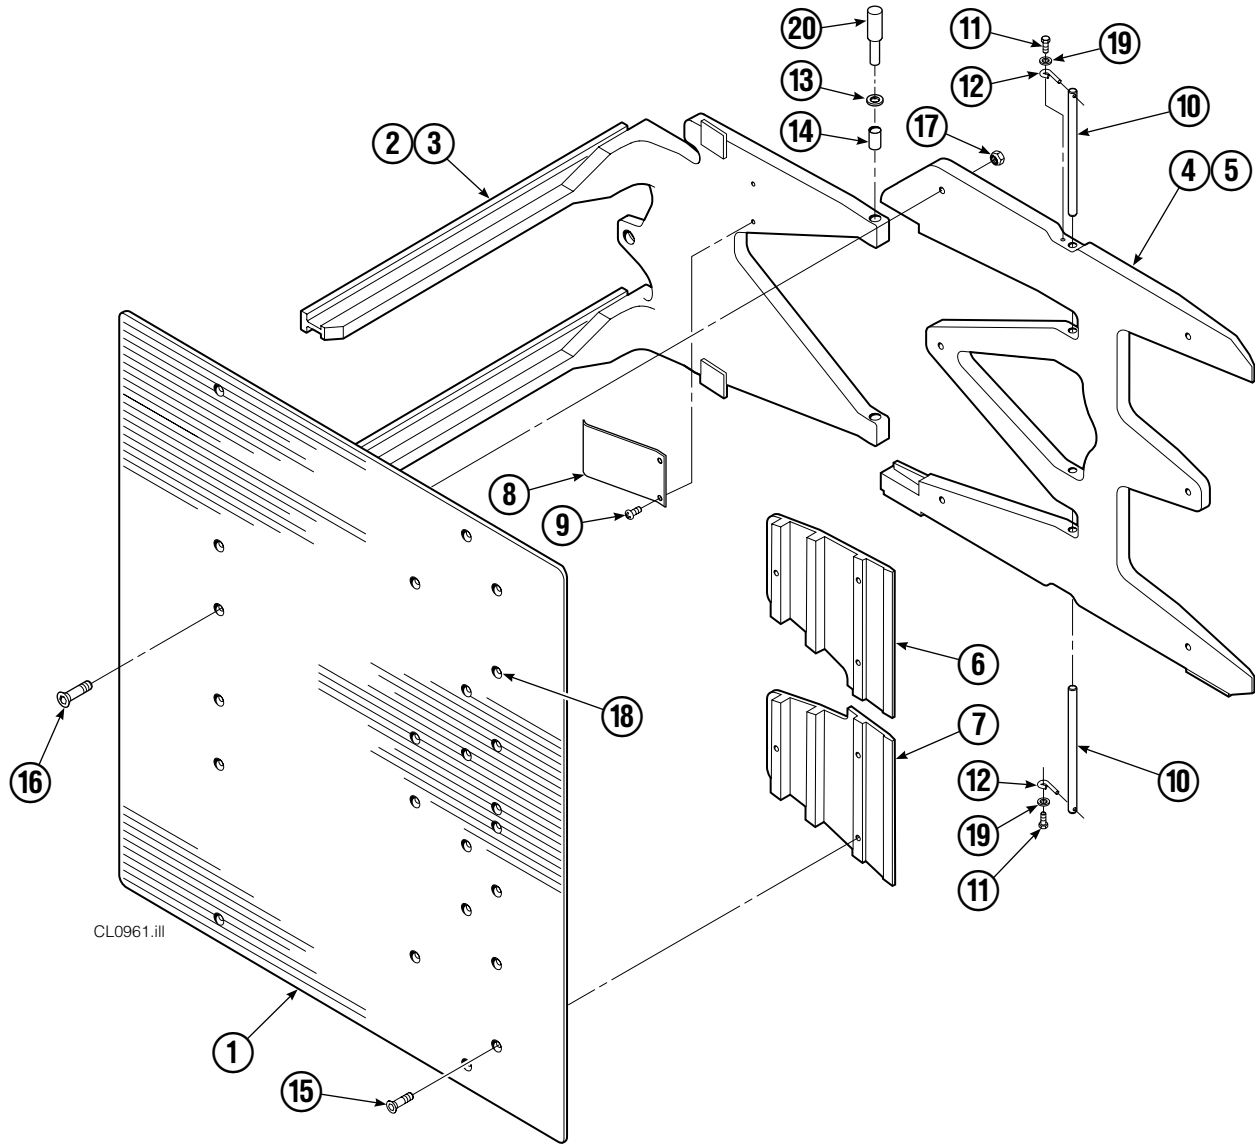

▲ Included in Service Kit 667995.

■ Included in Nut Service Kit 668926.

Reference: S-7662.

Check Valve

REF	QTY	PART NO.	DESCRIPTION	REF	QTY	PART NO.	DESCRIPTION
		669762	Check Valve – Flow Divider	11	2	667494	Fitting
1	1	667490	Special Fitting	12	2	2840	O-Ring ●
2	1	2841	O-Ring ●	13	2	673098	Spring
3	1	667471	Spool	14	2	667492	Poppet
4	2	609453	Fitting, 10	15	1	673089	Spool Assembly
5	2	667487	Spring	16	2	667491	Sleeve
6	6	604510	Fitting, 6	17	1	669763	Valve Body
7	1	678270	Check Valve – VPO	18	1	661347	Service Kit ●
8	2	659058	Check Valve – PO	19	1	676343	Regeneration Elimination Plug ■
9	2	667516	Service Kit ●			667513	Service Kit
10	1	679846	Low Flow Spool Kit				

● Included in Service Kit 667513.

■ For eliminating regeneration circuit only. See Tech. Bulletin 121.

Reference: SK-5302.

Arms and Pads

CL0961.ill

35D

REF	QTY	PART NO.	DESCRIPTION	REF	QTY	PART NO.	DESCRIPTION
1	2	6014294	Contact Pad – 48 x 66 in.	11	4	787372	Capscrew, M8 x 20
2	1	6015697	Arm – LH	12	4	682999	Eye Pin
3	1	6015698	Arm – RH	13	10	675620	Washer, M10
4	1	393842	Stabilizer – LH	14	8	200590	Bushing
5	1	393859	Stabilizer – RH	15	12	766646	Capscrew, M10 x 20
6	2	210180	Filler Block – LH Upper/RH Lower	16	12	768706	Capscrew, M12 x 35
7	2	210179	Filler Block – RH Lower/RH Upper	17	12	773842	Nut, M12
8	2	210154	Spring	18	▲	676841	Contact Pad Repair Kit
9	4	203405	Capscrew, M10 x 16	19	4	787398	Washer, M8
10	4	210161	Pin	20	1	675626	Tool – Bushing Driver