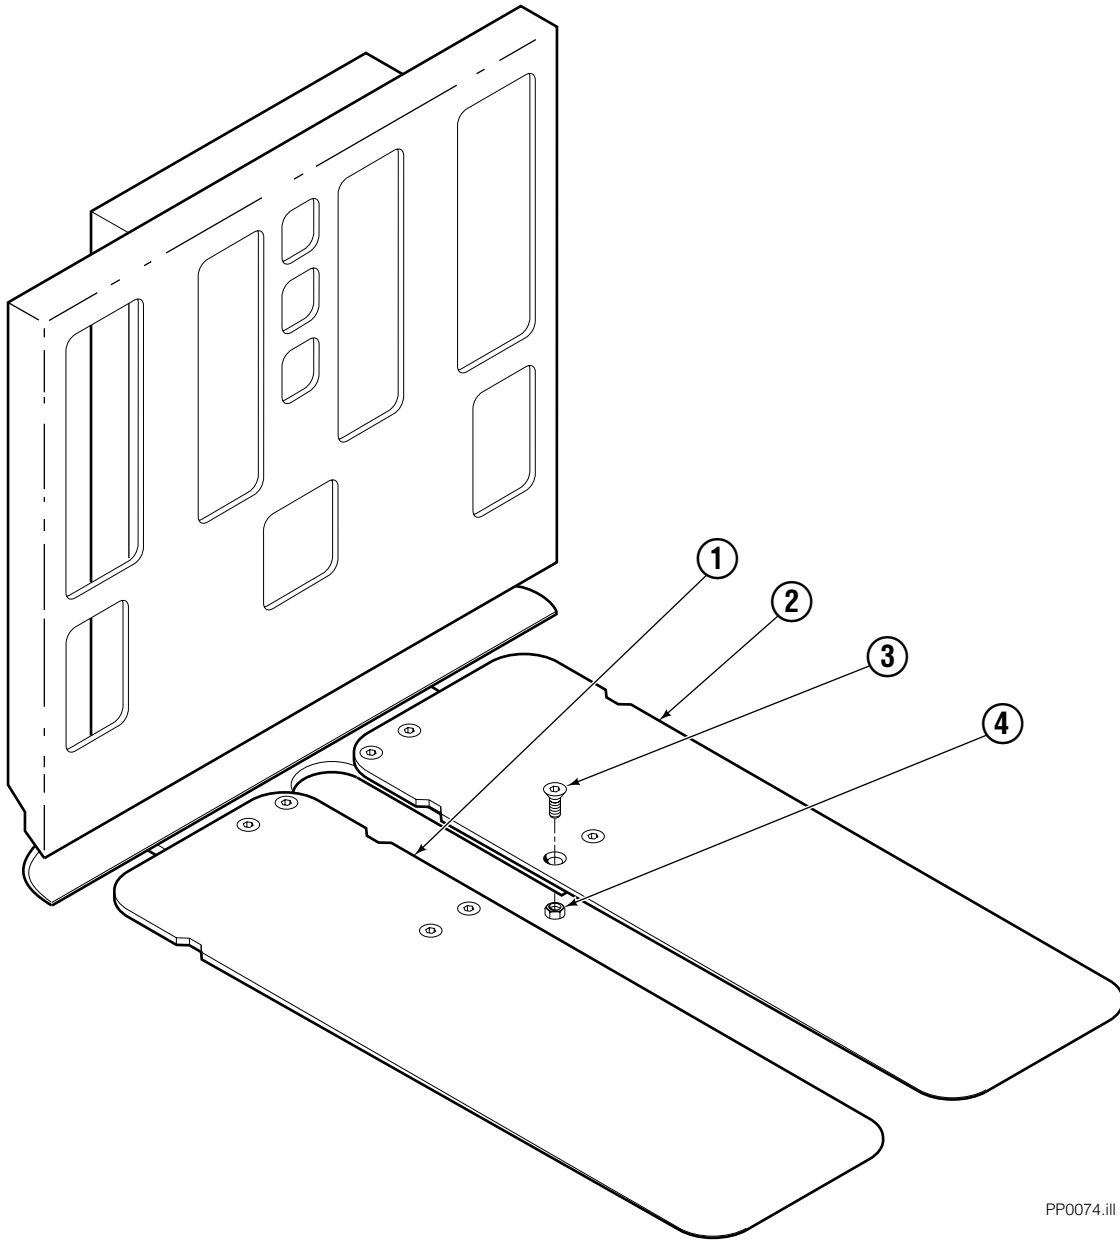

Platens

PP0074.iii

NOTE: Usable platen lengths are determined by measuring platen from end to end.

REF	QTY	PART NO.	DESCRIPTION
		683202	Platen Group
1	1	683204	Platen R. H.
2	1	683203	Platen L. H.
3	8	768705	Capscrew
4	8	773842	Nut