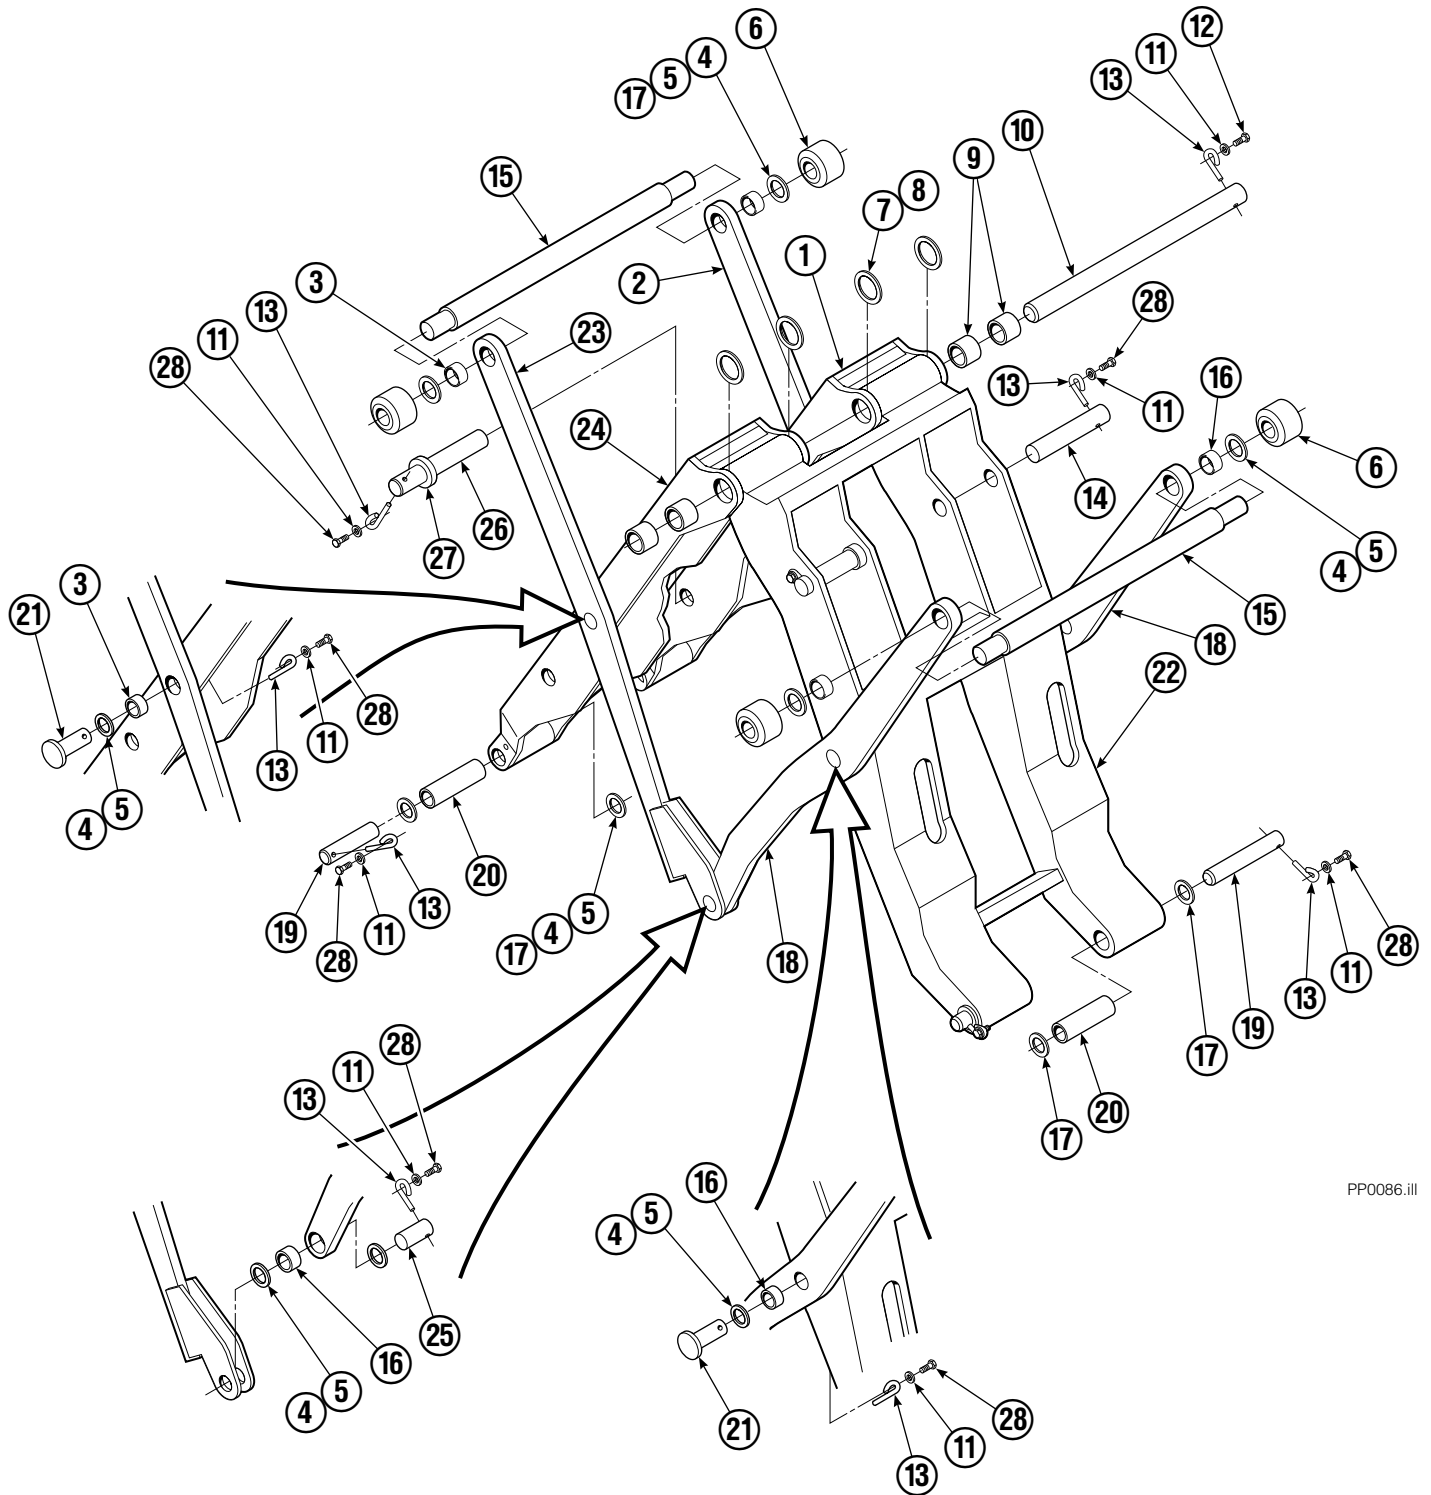

Mechanism Group

PP0086.iii

Mechanism Group

35E/45E			
REF	QTY	PART NO.	DESCRIPTION
		204644	Mechanism Group
1	1	204691	Arm-Inner Secondary R. H.
2	1	204692	Arm-Secondary Outer R. H.
3	4	683154	■ Bushing
4	●	683161	Shim (.030)
5	●	683162	Shim (.060)
6	4	205070	Roller
7	●	683163	Shim (.030)
8	●	683164	Shim (.060)
9	4	683155	■ Bushing
10	1	682821	Pin
11	15	6229	Washer
12	2	685661	Capscrew
13	15	682999	Eye-Pin
14	2	682822	Pin-Head
15	2	205065	Pin
16	6	683153	■ Bushing
17	●	204532	Shim (.12)
18	2	204694	Arm-Outer Primary
19	4	204533	Pin-Frame
20	4	204535	■ Bushing
21	4	204695	Pin
22	1	204604	Arm-Inner Primary
23	1	204693	Arm-Secondary Outer L. H.
24	1	204690	Arm-Inner Secondary L. H.
25	2	204696	Pin-Outer
26	2	682823	Pin-Rod
27	2	683165	Spacer
28	13	767961	Capscrew

- Quantity as required.
- Included in Bushing Service Kit 205075.