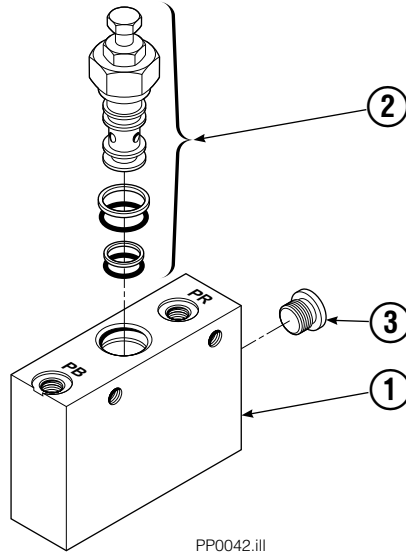

- Quantity as required.
- Included in Bushing Service Kit 205075.

Cylinder

REF	QTY	PART NO.	DESCRIPTION
		582635	Cylinder Assembly
1	1	---	Spacer
2	1	562552	Seal ■
3	1	7348	Snap Ring
4	1	562334	Piston
5	1	562716	Shell
6	1	558626	Rod
7	1	559705	Seal ■
8	1	2785	O-Ring ■
9	1	615128	Back-Up Ring ■
10	1	559696	Retainer
11	1	636853	Wiper ■
12	4	559697	Bearing
13	1	559698	Spacer
14	1	678019	Nut
15	1	671047	Seal Loader Kit ■

■ Included in Service Kit 562338.

Ref: S-3424

Hydraulic Group

PP0035.ill

35E/45E			
REF	QTY	PART NO.	DESCRIPTION
		688382	Hydraulic Group ITA II
1	1	200649	Tube
2	2	683173	Hose
3	1	2375	Fitting, 6-6
4	1	688384	■ Valve
5	2	765329	Capscrew, M8x1.25x20-8.8
6	2	685980	Hose ITA II
7	4	605235	Fitting 5-6
8	6	604511	Fitting, 6-6
9	1	200647	Tube
10	2	604510	Plug, 6
11	1	200648	Tube

■ See Valve page for parts breakdown.

Valve Load Push

35E/45E			
REF	QTY	PART NO.	DESCRIPTION
		688384	Valve Assembly
1	1	688385	Body
2	1	687224	Relief Valve
3	2	663694	Fitting, 3

Faceplate Group Push

REF	QTY	PART NO.	DESCRIPTION
		205057	Faceplate Group 40"x40" ■
1	1	204636	Faceplate 40"x40" ■