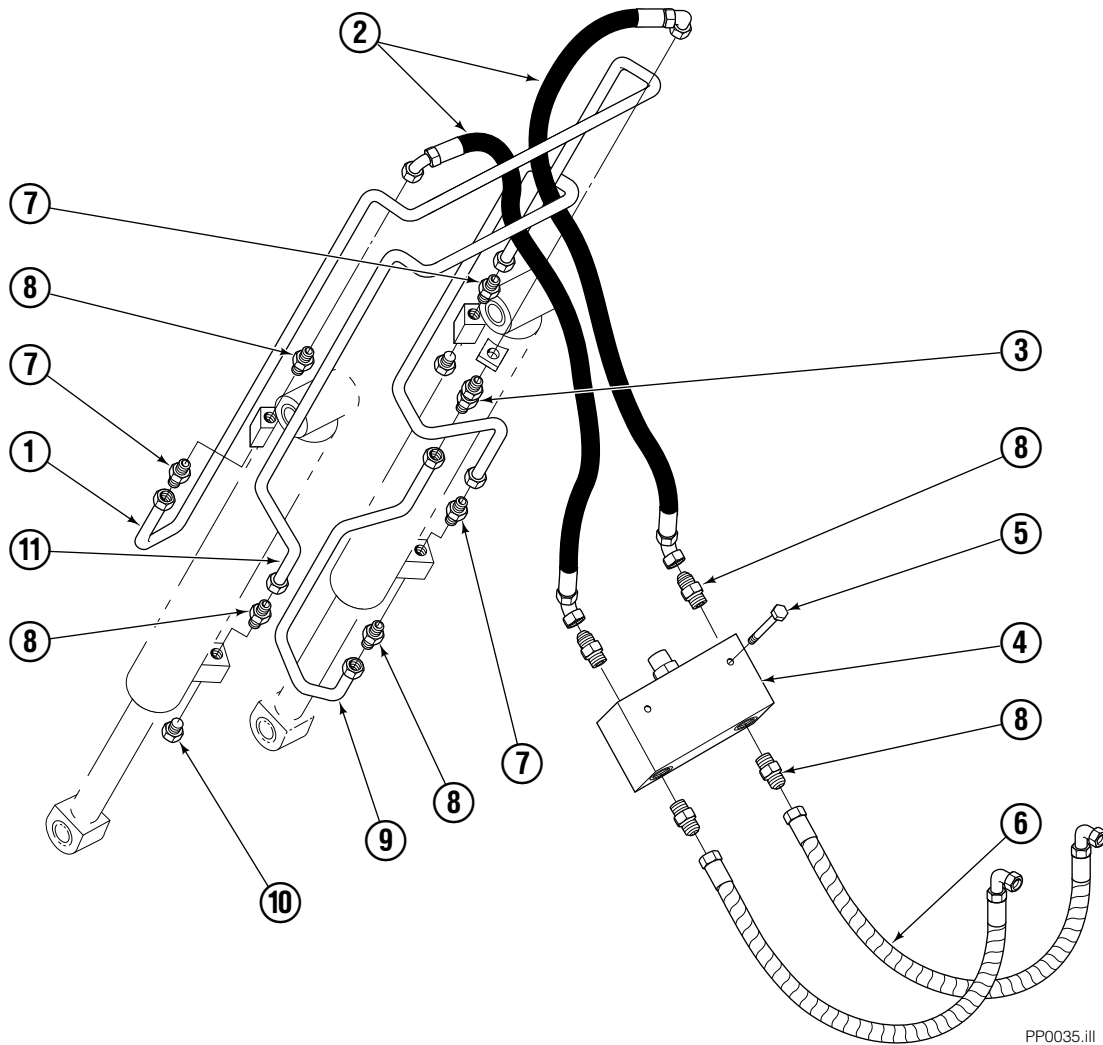

Mechanism Group

PP0086.iii

Mechanism Group

35E/45E			
REF	QTY	PART NO.	DESCRIPTION
		204644	Mechanism Group
1	1	204691	Arm-Inner Secondary R. H.
2	1	204692	Arm-Secondary Outer R. H.
3	4	683154	■ Bushing
4	●	683161	Shim (.030)
5	●	683162	Shim (.060)
6	4	205070	Roller
7	●	683163	Shim (.030)
8	●	683164	Shim (.060)
9	4	683155	■ Bushing
10	1	682821	Pin
11	15	6229	Washer
12	2	685661	Capscrew
13	15	682999	Eye-Pin
14	2	682822	Pin-Head
15	2	205065	Pin
16	6	683153	■ Bushing
17	●	204532	Shim (.12)
18	2	204694	Arm-Outer Primary
19	4	204533	Pin-Frame
20	4	204535	■ Bushing
21	4	204695	Pin
22	1	204604	Arm-Inner Primary
23	1	204693	Arm-Secondary Outer L. H.
24	1	204690	Arm-Inner Secondary L. H.
25	2	204696	Pin-Outer
26	2	682823	Pin-Rod
27	2	683165	Spacer
28	13	767961	Capscrew

- Quantity as required.
- Included in Bushing Service Kit 205075.

Cylinder

REF	QTY	PART NO.	DESCRIPTION
		582635	Cylinder Assembly
1	1	---	Spacer
2	1	562552	Seal ■
3	1	7348	Snap Ring
4	1	562334	Piston
5	1	562716	Shell
6	1	558626	Rod
7	1	559705	Seal ■
8	1	2785	O-Ring ■
9	1	615128	Back-Up Ring ■
10	1	559696	Retainer
11	1	636853	Wiper ■
12	4	559697	Bearing
13	1	559698	Spacer
14	1	678019	Nut
15	1	671047	Seal Loader Kit ■

■ Included in Service Kit 562338.

Ref: S-3424

Hydraulic Group

PP0035.ill

35E/45E			
REF	QTY	PART NO.	DESCRIPTION
		688382	Hydraulic Group ITA II
1	1	200649	Tube
2	2	683173	Hose
3	1	2375	Fitting, 6-6
4	1	688384	■ Valve
5	2	765329	Capscrew, M8x1.25x20-8.8
6	2	685980	Hose ITA II
7	4	605235	Fitting 5-6
8	6	604511	Fitting, 6-6
9	1	200647	Tube
10	2	604510	Plug, 6
11	1	200648	Tube

■ See Valve page for parts breakdown.

Valve Load Push

35E/45E			
REF	QTY	PART NO.	DESCRIPTION
		688384	Valve Assembly
1	1	688385	Body
2	1	687224	Relief Valve
3	2	663694	Fitting, 3

Faceplate Group Push

REF	QTY	PART NO.	DESCRIPTION
		205057	Faceplate Group 40"x40" ■
1	1	204636	Faceplate 40"x40" ■