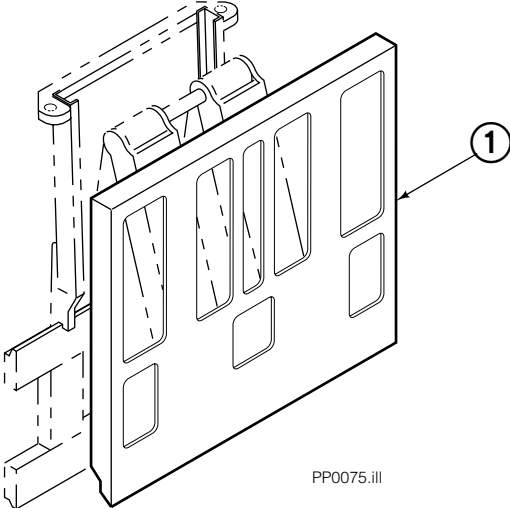

■ See Valve page for parts breakdown.

Valve Load Push

35E/45E			
REF	QTY	PART NO.	DESCRIPTION
		688384	Valve Assembly
1	1	688385	Body
2	1	687224	Relief Valve
3	2	663694	Fitting, 3

Faceplate Group Push

REF	QTY	PART NO.	DESCRIPTION
		205057	Faceplate Group 40"x40" ■
1	1	204636	Faceplate 40"x40" ■