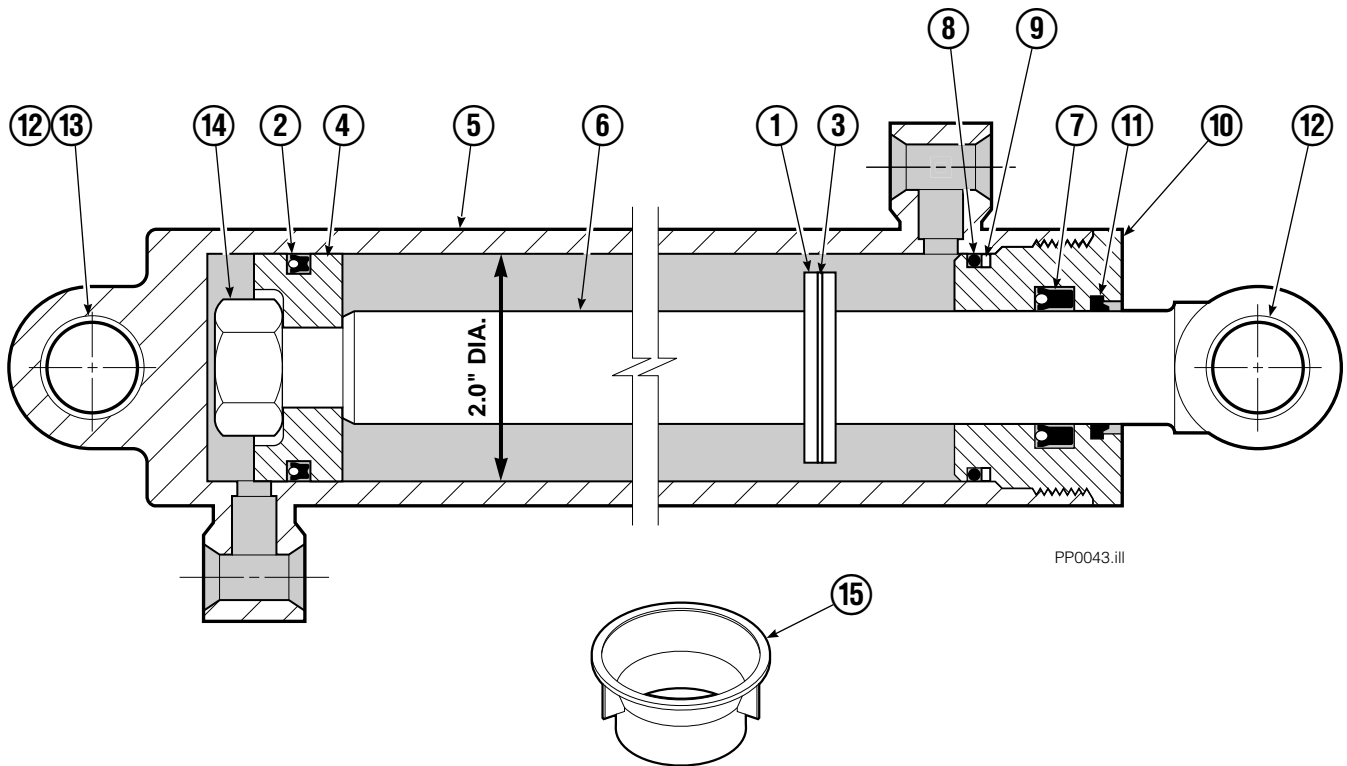

Mechanism Group

PP0086.iii

Mechanism Group

35E/45E			
REF	QTY	PART NO.	DESCRIPTION
		204644	Mechanism Group
1	1	204691	Arm-Inner Secondary R. H.
2	1	204692	Arm-Secondary Outer R. H.
3	4	683154	■ Bushing
4	●	683161	Shim (.030)
5	●	683162	Shim (.060)
6	4	205070	Roller
7	●	683163	Shim (.030)
8	●	683164	Shim (.060)
9	4	683155	■ Bushing
10	1	682821	Pin
11	15	6229	Washer
12	2	685661	Capscrew
13	15	682999	Eye-Pin
14	2	682822	Pin-Head
15	2	205065	Pin
16	6	683153	■ Bushing
17	●	204532	Shim (.12)
18	2	204694	Arm-Outer Primary
19	4	204533	Pin-Frame
20	4	204535	■ Bushing
21	4	204695	Pin
22	1	204604	Arm-Inner Primary
23	1	204693	Arm-Secondary Outer L. H.
24	1	204690	Arm-Inner Secondary L. H.
25	2	204696	Pin-Outer
26	2	682823	Pin-Rod
27	2	683165	Spacer
28	13	767961	Capscrew

- Quantity as required.
- Included in Bushing Service Kit 205075.

Cylinder

REF	QTY	PART NO.	DESCRIPTION
		582635	Cylinder Assembly
1	1	---	Spacer
2	1	562552	Seal ■
3	1	7348	Snap Ring
4	1	562334	Piston
5	1	562716	Shell
6	1	558626	Rod
7	1	559705	Seal ■
8	1	2785	O-Ring ■
9	1	615128	Back-Up Ring ■
10	1	559696	Retainer
11	1	636853	Wiper ■
12	4	559697	Bearing
13	1	559698	Spacer
14	1	678019	Nut
15	1	671047	Seal Loader Kit ■

■ Included in Service Kit 562338.

Ref: S-3424

Hydraulic Group

PP0035.ill

35E/45E			
REF	QTY	PART NO.	DESCRIPTION
		688382	Hydraulic Group ITA II
1	1	200649	Tube
2	2	683173	Hose
3	1	2375	Fitting, 6-6
4	1	688384	■ Valve
5	2	765329	Capscrew, M8x1.25x20-8.8
6	2	685980	Hose ITA II
7	4	605235	Fitting 5-6
8	6	604511	Fitting, 6-6
9	1	200647	Tube
10	2	604510	Plug, 6
11	1	200648	Tube

■ See Valve page for parts breakdown.

Valve Load Push

35E/45E			
REF	QTY	PART NO.	DESCRIPTION
		688384	Valve Assembly
1	1	688385	Body
2	1	687224	Relief Valve
3	2	663694	Fitting, 3

Faceplate Group Push

REF	QTY	PART NO.	DESCRIPTION
		205057	Faceplate Group 40"x40" ■
1	1	204636	Faceplate 40"x40" ■