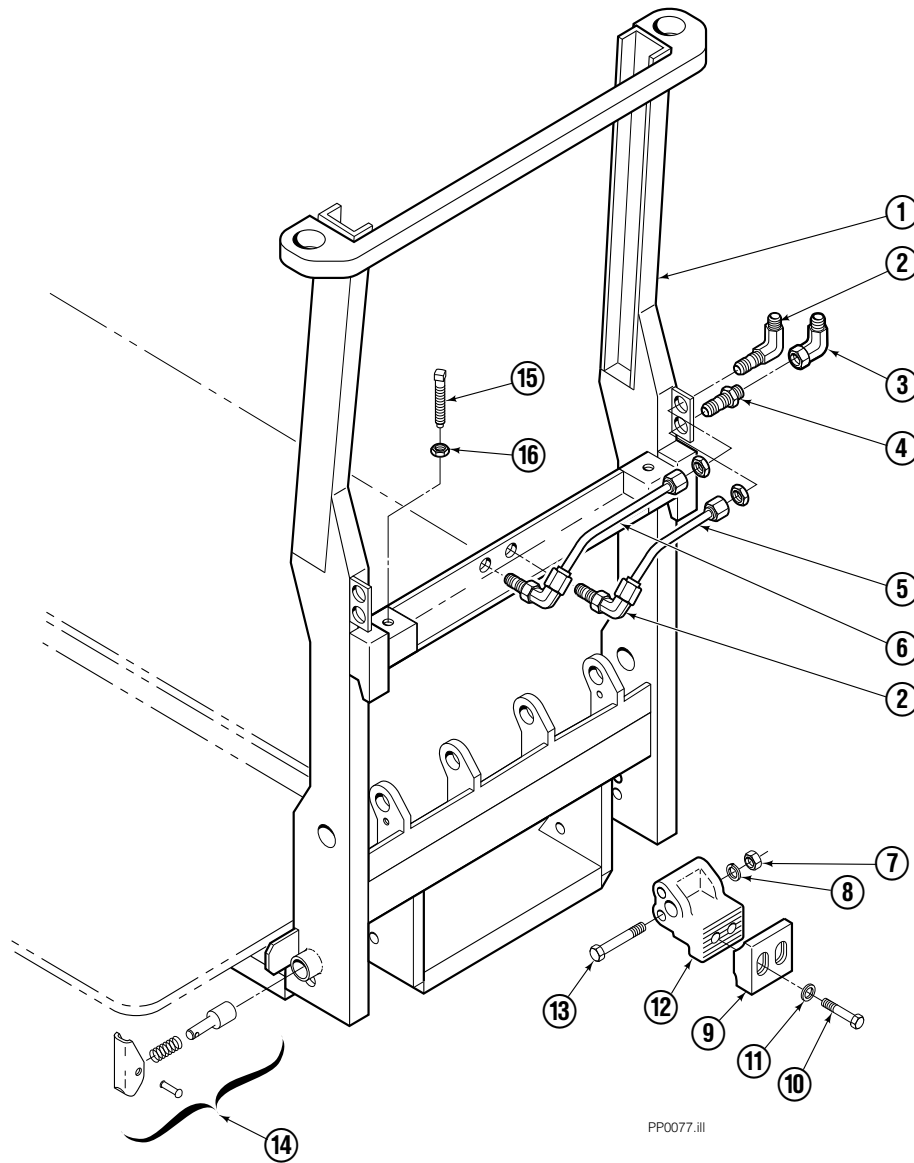

Platens

PP0074.iii

NOTE: Usable platen lengths are determined by measuring platen from end to end.

REF	QTY	PART NO.	DESCRIPTION
		683202	Platen Group
1	1	683204	Platen R. H.
2	1	683203	Platen L. H.
3	8	768705	Capscrew
4	8	773842	Nut

Frame Group ITA II

35E/45E

REF	QTY	PART NO.	DESCRIPTION
		204625	Frame Group with Platens
1	1	205019	Frame with Platens
2	1	2453	Fitting, 6-6
3	3	2680	Fitting, 6-6
4	1	2375	Fitting, 6-6
5	1	683186	Tube
6	1	683187	Tube
7	2	763025	Nut
8	2	681473	Lockwasher
9	2	676280	Hook
10	4	768554	Capscrew
11	4	667910	Washer
12	2	683188	Pivot Hook
13	2	768837	Capscrew
14	2	683189	Pin Assembly
15	2	204938	Setscrew
16	2	5930	Nut

■ See Valve page for parts breakdown.

Valve Load Push

35E/45E			
REF	QTY	PART NO.	DESCRIPTION
		688384	Valve Assembly
1	1	688385	Body
2	1	687224	Relief Valve
3	2	663694	Fitting, 3

Faceplate Group Push

REF	QTY	PART NO.	DESCRIPTION
		205057	Faceplate Group 40"x40" ■
1	1	204636	Faceplate 40"x40" ■