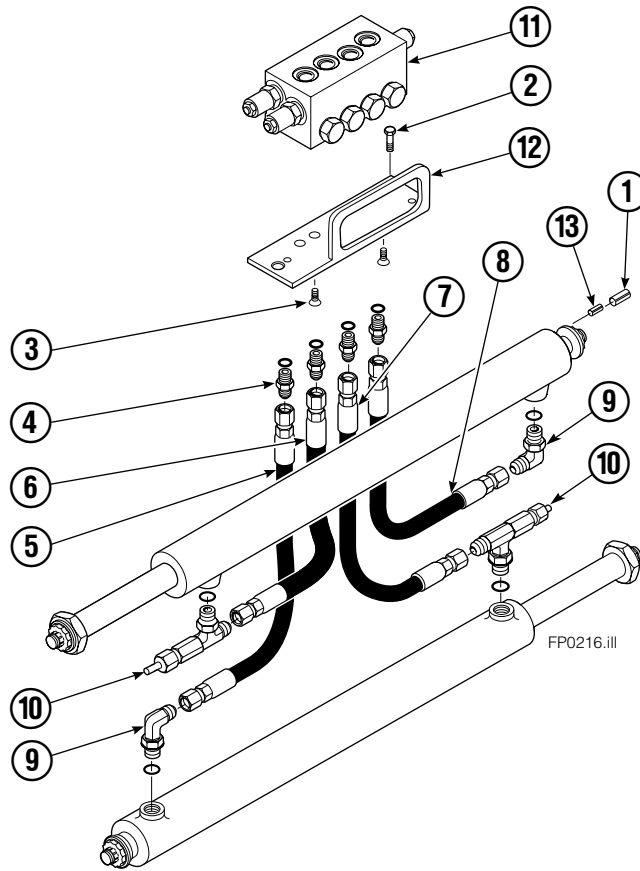

Hydraulic Valve Group

REF	QTY	PART NO	DESCRIPTION
		382944	Hydraulic Valve Group ★
		384630	Hose Group ▲
1	2	7961	Roll Pins
2	3	643524	Capscrew
3	3	4750	Capscrew, .375x.750
4	4	611288	Fitting, 6-8
5	1	685673	Hose
6	1	209535	Hose
7	1	685673	Hose
8	1	209535	Hose
9	2	601676	Fitting-90, 6-6
10	2	617487	Elbow Restrictor ●
11	1	342184	Valve Assembly ■
12	1	350489	Bracket
13	2	7882	Roll Pins

★ Includes items 2-4 & 9-12.

▲ Includes items 5-8.

● See Elbow Restrictor page for parts breakdown.

■ See Valve Assembly page for parts breakdown.

Restrictor Fitting

REF	QTY	PART NO.	DESCRIPTION
		617487	Restrictor Assembly
1	1	617486	Tee
2	1	2698	O-Ring
3	1	11100	Setscrew
4	1	11099	Cap
5	1	5715	Jam Nut
6	1	2840	O-Ring

Valve Group

REF	QTY	PART NO.	DESCRIPTION
		342184	Valve Assembly
1	1	342185	Valve Body
2	4	659058	Check Valve - P.O.
3	1	334615	Relief Valve
4	2	342187	Relief Valve
5	1	684625	Service Kit
6	4	667516	Service Kit

Cylinder

100C			
REF	QTY	PART NO.	DESCRIPTION
		383027	Cylinder Assembly
1	2	■ 6511	Cotter Pin
2	2	■ 667667	Retainer
3	2	■ 667668	Nut
4	1	584457	Shell
5	1	558402	Piston
6	1	✕ 2722	O-Ring
7	1	✕ 557376	Seal
8	1	✕ 2791	O-Ring
9	1	✕ 615134	Back-Up Ring
10	1	667675	Retainer
11	1	✕ 662451	Seal
12	1	✕ 638246	Nylon Ring
13	1	✕ 628047	Wiper
14	1	561012	Nut
15	1	584458	Rod
16	1	667676	Washer
17	1	829237	Spacer
18	1	✕ 671049	Seal Loader, Piston
19	1	✕ 671052	Seal Loader, Retainer
		667723	Service Kit