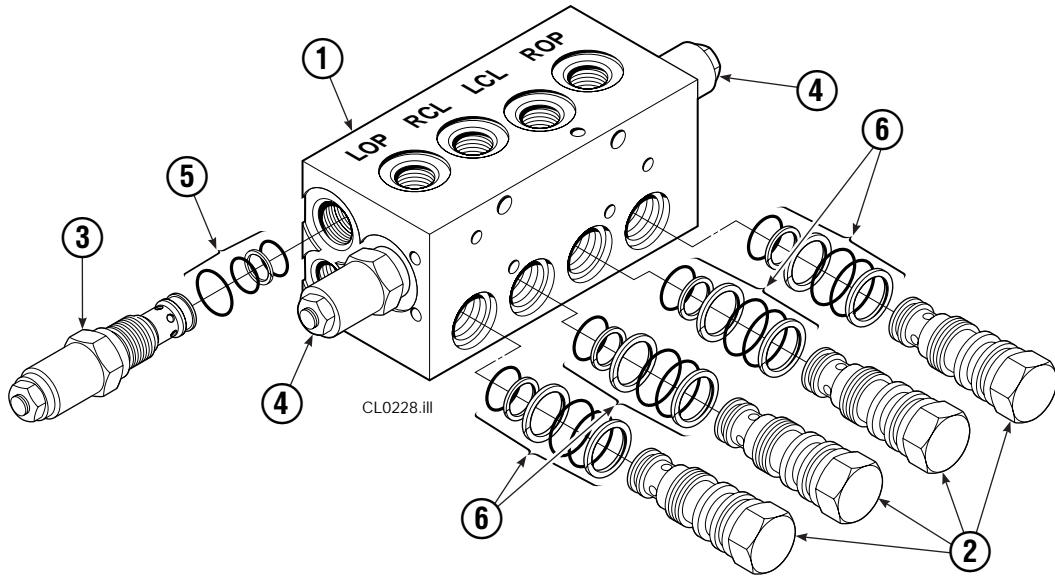

Hydraulic Valve Group

REF	QTY	PART NO	DESCRIPTION
		382944	Hydraulic Valve Group ★
		384630	Hose Group ▲
1	2	7961	Roll Pins
2	3	643524	Capscrew
3	3	4750	Capscrew, .375x.750
4	4	611288	Fitting, 6-8
5	1	685673	Hose
6	1	209535	Hose
7	1	685673	Hose
8	1	209535	Hose
9	2	601676	Fitting-90, 6-6
10	2	617487	Elbow Restrictor ●
11	1	342184	Valve Assembly ■
12	1	350489	Bracket
13	2	7882	Roll Pins

★ Includes items 2-4 & 9-12.

▲ Includes items 5-8.

● See Elbow Restrictor page for parts breakdown.

■ See Valve Assembly page for parts breakdown.

Restrictor Fitting

REF	QTY	PART NO.	DESCRIPTION
		617487	Restrictor Assembly
1	1	617486	Tee
2	1	2698	O-Ring
3	1	11100	Setscrew
4	1	11099	Cap
5	1	5715	Jam Nut
6	1	2840	O-Ring

Valve Group

REF	QTY	PART NO.	DESCRIPTION
		342184	Valve Assembly
1	1	342185	Valve Body
2	4	659058	Check Valve - P.O.
3	1	334615	Relief Valve
4	2	342187	Relief Valve
5	1	684625	Service Kit
6	4	667516	Service Kit

Cylinder

100C			
REF	QTY	PART NO.	DESCRIPTION
		383027	Cylinder Assembly
1	2	■ 6511	Cotter Pin
2	2	■ 667667	Retainer
3	2	■ 667668	Nut
4	1	584457	Shell
5	1	558402	Piston
6	1	✕ 2722	O-Ring
7	1	✕ 557376	Seal
8	1	✕ 2791	O-Ring
9	1	✕ 615134	Back-Up Ring
10	1	667675	Retainer
11	1	✕ 662451	Seal
12	1	✕ 638246	Nylon Ring
13	1	✕ 628047	Wiper
14	1	561012	Nut
15	1	584458	Rod
16	1	667676	Washer
17	1	829237	Spacer
18	1	✕ 671049	Seal Loader, Piston
19	1	✕ 671052	Seal Loader, Retainer
		667723	Service Kit