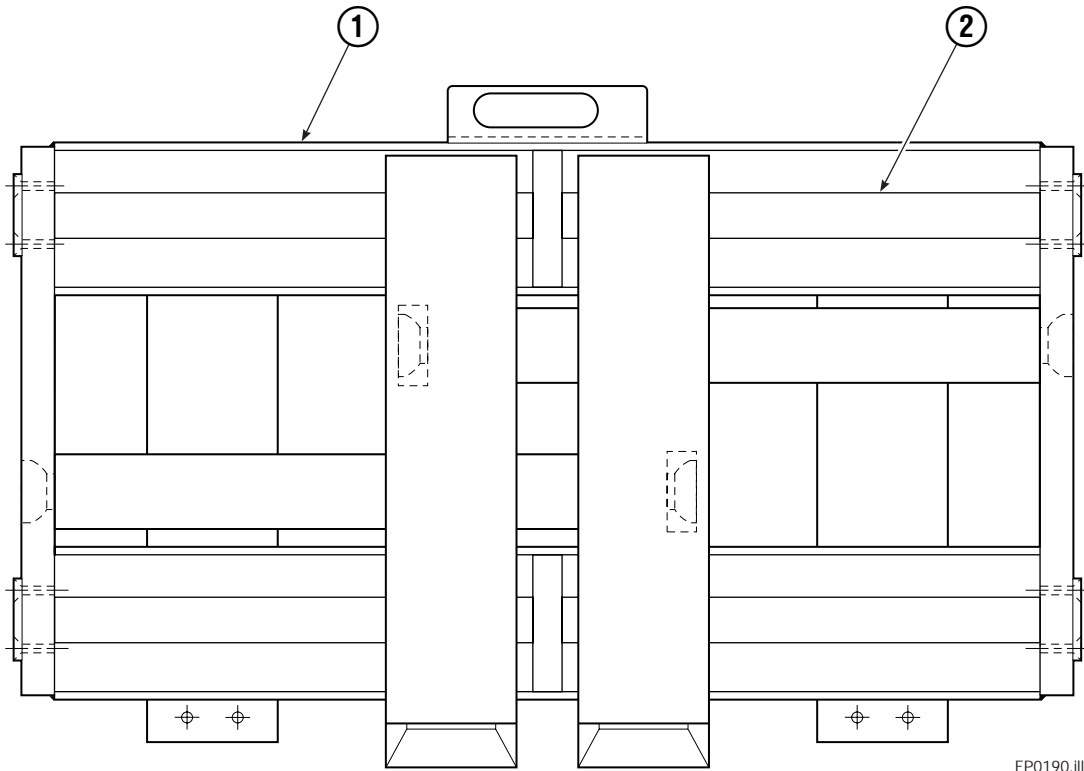

Frame Group

FP0190.iii

REF	QTY	PART NO.	DESCRIPTION
		396064	Frame Group – 60 in.
1	1	840225	Frame
2	2	830826	Shaft

Reference: Hydraulic Group 382944
Hose Group 384630
Cylinder 383027