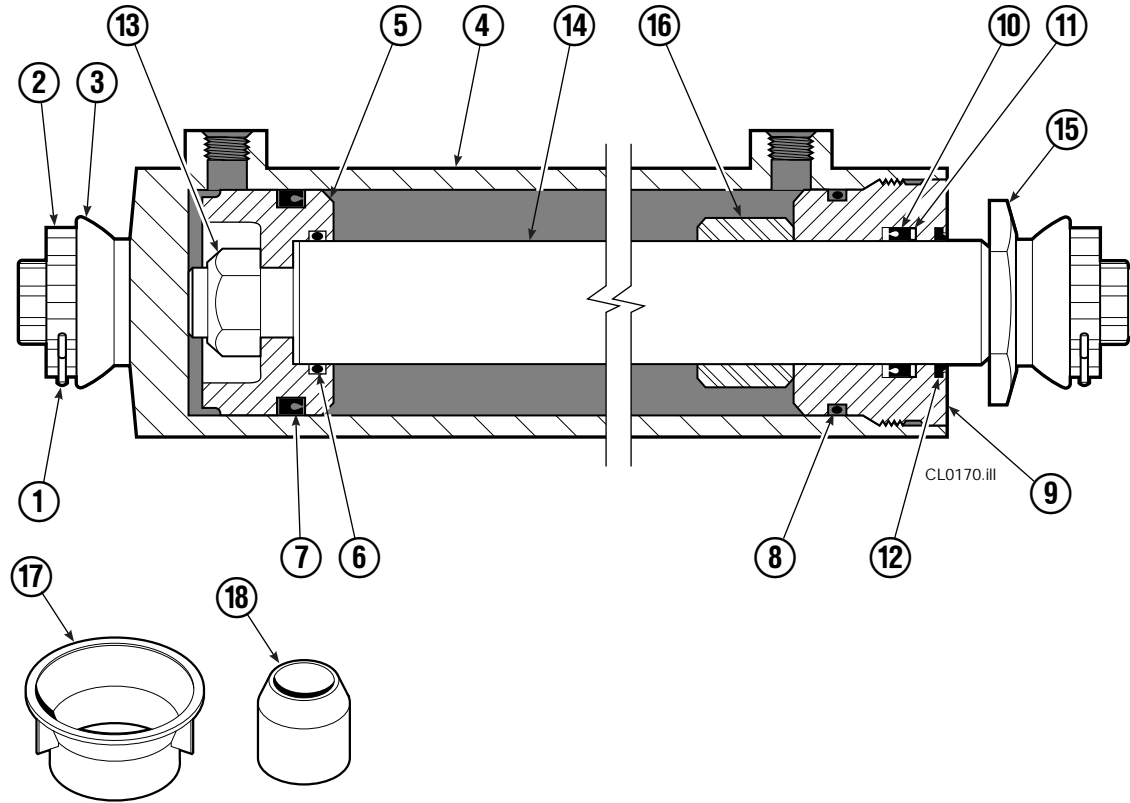

Hydraulic Valve Group

REF	QTY	PART NO	DESCRIPTION
		382944	Hydraulic Valve Group ★
		384630	Hose Group ▲
1	2	7961	Roll Pins
2	3	643524	Capscrew
3	3	4750	Capscrew, .375x.750
4	4	611288	Fitting, 6-8
5	1	685673	Hose
6	1	209535	Hose
7	1	685673	Hose
8	1	209535	Hose
9	2	601676	Fitting-90, 6-6
10	2	617487	Elbow Restrictor ●
11	1	342184	Valve Assembly ■
12	1	350489	Bracket
13	2	7882	Roll Pins

★ Includes items 2-4 & 9-12.

▲ Includes items 5-8.

● See Elbow Restrictor page for parts breakdown.

■ See Valve Assembly page for parts breakdown.

Restrictor Fitting

REF	QTY	PART NO.	DESCRIPTION
		617487	Restrictor Assembly
1	1	617486	Tee
2	1	2698	O-Ring
3	1	11100	Setscrew
4	1	11099	Cap
5	1	5715	Jam Nut
6	1	2840	O-Ring

Valve Group

REF	QTY	PART NO.	DESCRIPTION
		342184	Valve Assembly
1	1	342185	Valve Body
2	4	659058	Check Valve - P.O.
3	1	334615	Relief Valve
4	2	342187	Relief Valve
5	1	684625	Service Kit
6	4	667516	Service Kit

Cylinder

100C			
REF	QTY	PART NO.	DESCRIPTION
		383027	Cylinder Assembly
1	2	■ 6511	Cotter Pin
2	2	■ 667667	Retainer
3	2	■ 667668	Nut
4	1	584457	Shell
5	1	558402	Piston
6	1	✕ 2722	O-Ring
7	1	✕ 557376	Seal
8	1	✕ 2791	O-Ring
9	1	✕ 615134	Back-Up Ring
10	1	667675	Retainer
11	1	✕ 662451	Seal
12	1	✕ 638246	Nylon Ring
13	1	✕ 628047	Wiper
14	1	561012	Nut
15	1	584458	Rod
16	1	667676	Washer
17	1	829237	Spacer
18	1	✕ 671049	Seal Loader, Piston
19	1	✕ 671052	Seal Loader, Retainer
		667723	Service Kit