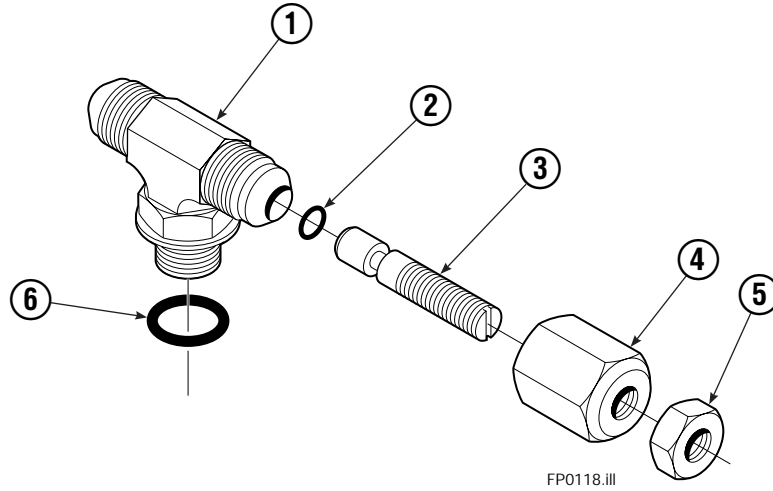

Hydraulic Valve Group

REF	QTY	PART NO	DESCRIPTION
		382944	Hydraulic Valve Group ★
		384630	Hose Group ▲
1	2	7961	Roll Pins
2	3	643524	Capscrew
3	3	4750	Capscrew, .375x.750
4	4	611288	Fitting, 6-8
5	1	685673	Hose
6	1	209535	Hose
7	1	685673	Hose
8	1	209535	Hose
9	2	601676	Fitting-90, 6-6
10	2	617487	Elbow Restrictor ●
11	1	342184	Valve Assembly ■
12	1	350489	Bracket
13	2	7882	Roll Pins

★ Includes items 2-4 & 9-12.

▲ Includes items 5-8.

● See Elbow Restrictor page for parts breakdown.

■ See Valve Assembly page for parts breakdown.

Restrictor Fitting

REF	QTY	PART NO.	DESCRIPTION
		617487	Restrictor Assembly
1	1	617486	Tee
2	1	2698	O-Ring
3	1	11100	Setscrew
4	1	11099	Cap
5	1	5715	Jam Nut
6	1	2840	O-Ring

Cylinder

100C			
REF	QTY	PART NO.	DESCRIPTION
		383027	Cylinder Assembly
1	2	■ 6511	Cotter Pin
2	2	■ 667667	Retainer
3	2	■ 667668	Nut
4	1	584457	Shell
5	1	558402	Piston
6	1	✕ 2722	O-Ring
7	1	✕ 557376	Seal
8	1	✕ 2791	O-Ring
9	1	✕ 615134	Back-Up Ring
10	1	667675	Retainer
11	1	✕ 662451	Seal
12	1	✕ 638246	Nylon Ring
13	1	✕ 628047	Wiper
14	1	561012	Nut
15	1	584458	Rod
16	1	667676	Washer
17	1	829237	Spacer
18	1	✕ 671049	Seal Loader, Piston
19	1	✕ 671052	Seal Loader, Retainer
		667723	Service Kit