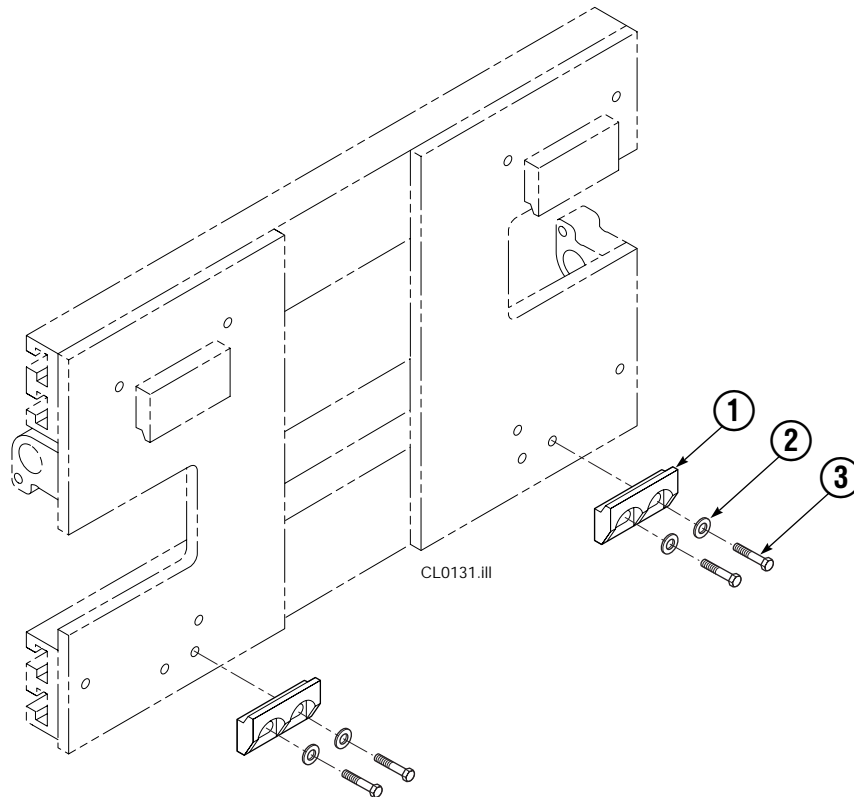

Mounting Group

120C Class III			
REF	QTY	PART NO	DESCRIPTION
		384234	Mounting Group
1	2	679832	Lower Hook
2	4	670692	Washer
3	4	768579	Capscrew