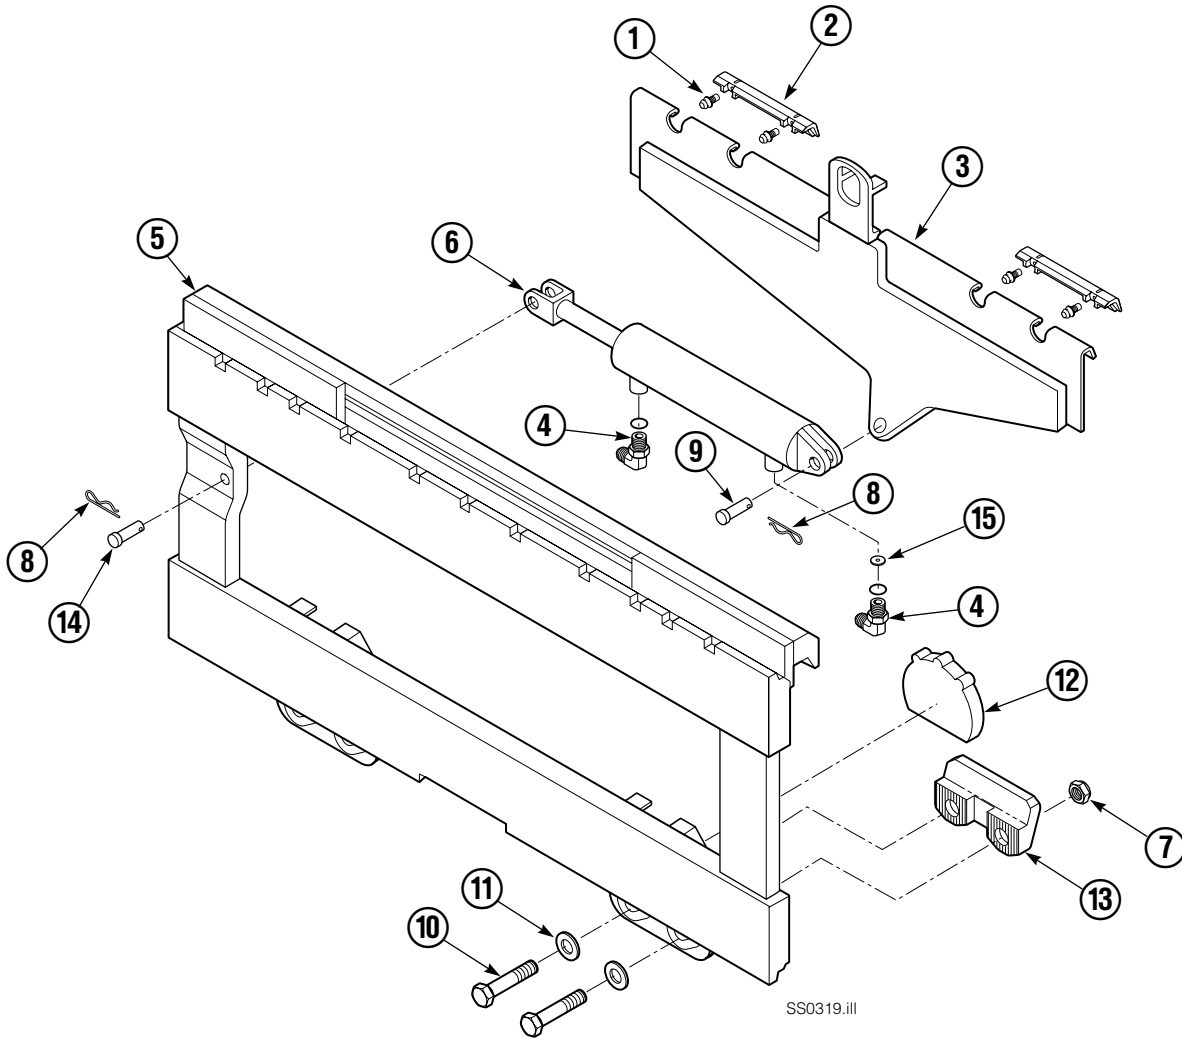

Sideshifter Group

SS0319.ill

150D			
REF	QTY	PART NO.	DESCRIPTION
1	4	7403	Grease Fitting
2	2	672018	Bearing Segment
3	1	686238	Anchor Bracket
4	2	601676	Fitting, 6-6
5	1	216007	Faceplate ■
6	1	686243	Cylinder Assembly ▲
7	4	553857	Nut
8	2	686217	Cotter Pin
9	1	686215	Clevis Pin
10	4	638601	Capscrew, 5/8 NC x 2.00 GR5
11	4	667225	Washer
12	2	676650	Lower Bearing
13	2	678034	Lower Hook
14	1	686214	Clevis Pin
15	1	564226	Washer
		672022	Service Kit – Items 1&2
		675856	Service Kit – Item 12

■ If the Faceplate needs replacing, your best value is to order the complete Sideshifter Assembly.

▲ See Cylinder page for parts breakdown.

Reference: S-3420, S-3421, 206467 S/S Assembly.

Sideshift Cylinder

FP0123.ill

REF	QTY	PART NO.	DESCRIPTION
		686243	Cylinder Assembly
1	1	561012	Nut
■ 2	1	662457	Seal
3	1	564562	Spacer – Head
■ 4	1	2718	O-Ring
5	1	561427	Piston
6	1	561419	Shell
7	1	561422	Rod
8	1	561428	Retainer
■ 9	1	2791	O-Ring
■ 10	1	615134	Back-up Ring
■ 11	1	662449	Seal
12	1	561429	Retaining Ring
13	1	7215	Snap Ring
■ 14	1	626468	Wiper
15	1	---	Spacer – Rod
		561430	Service Kit