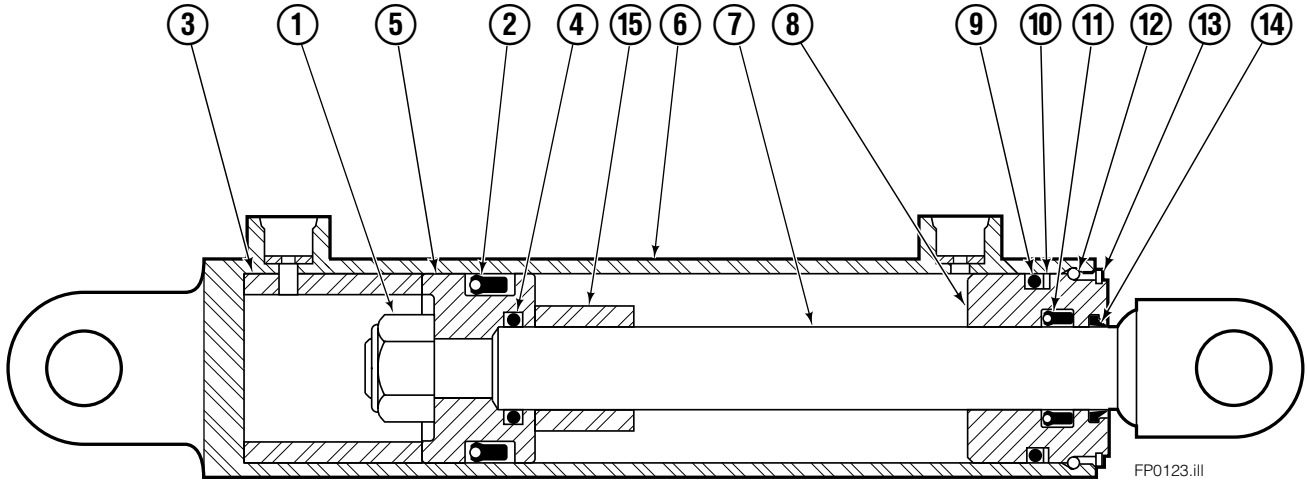

Sideshifter Group

SS0319.ill

150D			
REF	QTY	PART NO.	DESCRIPTION
1	4	7403	Grease Fitting
2	2	672018	Bearing Segment
3	1	686238	Anchor Bracket
4	2	601676	Fitting, 6-6
5	1	216007	Faceplate ■
6	1	686243	Cylinder Assembly ▲
7	4	553857	Nut
8	2	686217	Cotter Pin
9	1	686215	Clevis Pin
10	4	638601	Capscrew, 5/8 NC x 2.00 GR5
11	4	667225	Washer
12	2	676650	Lower Bearing
13	2	678034	Lower Hook
14	1	686214	Clevis Pin
15	1	564226	Washer
		672022	Service Kit – Items 1&2
		675856	Service Kit – Item 12

■ If the Faceplate needs replacing, your best value is to order the complete Sideshifter Assembly.

▲ See Cylinder page for parts breakdown.

Reference: S-3420, S-3421, 206467 S/S Assembly.

Sideshift Cylinder