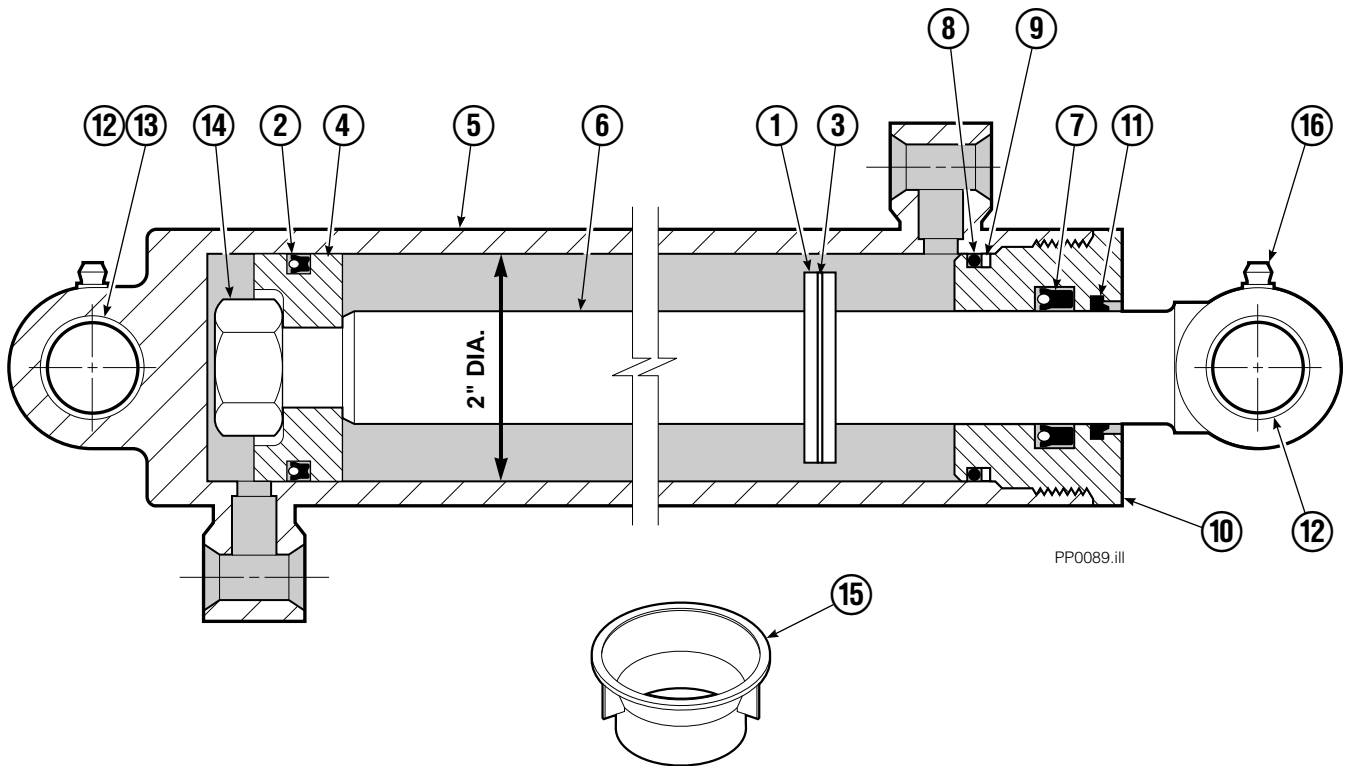

Mechanism Group

PP0040.ill

Mechanism Group

35E/45E			
REF	QTY	PART NO.	DESCRIPTION
		364009	Mechanism Group
1	1	364240	Arm-Inner Secondary R. H.
2	1	204692	Arm-Secondary Outer R. H.
3	4	683154	■ Bushing
4	●	683161	Shim (.030)
5	●	683162	Shim (.060)
6	4	205070	Roller
7	●	683163	Shim (.030)
8	●	683164	Shim (.060)
9	4	683155	■ Bushing
10	1	682821	Pin
11	15	6229	Washer
12	15	685661	Capscrew
13	15	682999	Eye-Pin
14	2	682822	Pin-Head
15	2	205065	Pin
16	6	683153	■ Bushing
17	●	204532	Shim (.12)
18	2	204694	Arm-Outer Primary
19	4	204533	Pin-Frame
20	4	204535	■ Bushing
21	4	204695	Pin
22	1	364238	Arm-Inner Primary
23	1	204693	Arm-Secondary Outer L. H.
24	1	364239	Arm-Inner Secondary L. H.
25	2	204696	Pin-Outer
26	2	682823	Pin-Rod
27	2	683165	Spacer
28	6	7401	Grease Fitting

- Quantity as required.
- Included in Bushing Service Kit 205075.

Cylinder

PP0089.ill

REF	QTY	PART NO.	DESCRIPTION
		355504	Cylinder Assembly
1	1	---	Spacer
2	1	562552	Seal ■
3	1	7348	Snap Ring
4	1	562334	Piston
5	1	562716	Shell
6	1	558626	Rod
7	1	559705	Seal ■
8	1	2785	O-Ring ■
9	1	615128	Back-Up Ring ■
10	1	559696	Retainer
11	1	636853	Wiper ■
12	4	559697	Bearing
13	1	559698	Spacer
14	1	678019	Nut
15	1	671047	Seal Loader Kit ■
16	2	7401	Grease fitting

■ Included in Service Kit 562338.

Hydraulic Group

35E/45E			
REF	QTY	PART NO.	DESCRIPTION
		688382	Hydraulic Group ITA II
1	1	200649	Tube
2	2	683173	Hose
3	1	2375	Fitting, 6-6
4	1	688384	■ Valve
5	2	765329	Capscrew, M8x1.25x20-8.8
6	2	685980	Hose ITA II
7	4	605235	Fitting 5-6
8	6	604511	Fitting, 6-6
9	1	200647	Tube
10	2	604510	Plug, 6
11	1	200648	Tube

■ See Valve page for parts breakdown.

Valve Load Push

35E/45E			
REF	QTY	PART NO.	DESCRIPTION
		688384	Valve Assembly
1	1	688385	Body
2	1	687224	Relief Valve
3	2	663694	Fitting, 3

Faceplate Group

35E			
REF	QTY	PART NO.	DESCRIPTION
		6015745	Faceplate Group
1	1	6015746	Faceplate – 30" x 40" ♦