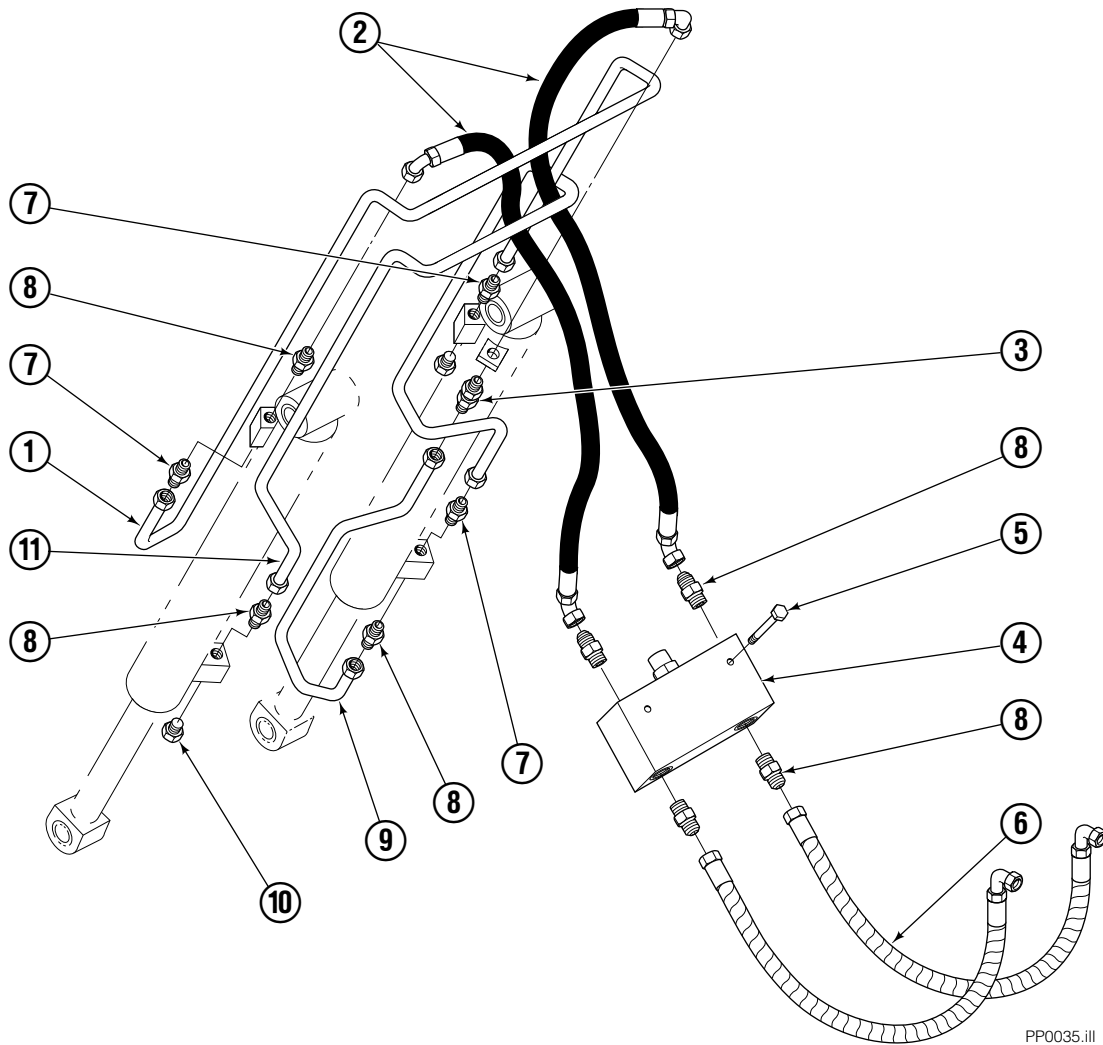

Mechanism Group

PP0040.ill

Mechanism Group

35E/45E			
REF	QTY	PART NO.	DESCRIPTION
		364009	Mechanism Group
1	1	364240	Arm-Inner Secondary R. H.
2	1	204692	Arm-Secondary Outer R. H.
3	4	683154	■ Bushing
4	●	683161	Shim (.030)
5	●	683162	Shim (.060)
6	4	205070	Roller
7	●	683163	Shim (.030)
8	●	683164	Shim (.060)
9	4	683155	■ Bushing
10	1	682821	Pin
11	15	6229	Washer
12	15	685661	Capscrew
13	15	682999	Eye-Pin
14	2	682822	Pin-Head
15	2	205065	Pin
16	6	683153	■ Bushing
17	●	204532	Shim (.12)
18	2	204694	Arm-Outer Primary
19	4	204533	Pin-Frame
20	4	204535	■ Bushing
21	4	204695	Pin
22	1	364238	Arm-Inner Primary
23	1	204693	Arm-Secondary Outer L. H.
24	1	364239	Arm-Inner Secondary L. H.
25	2	204696	Pin-Outer
26	2	682823	Pin-Rod
27	2	683165	Spacer
28	6	7401	Grease Fitting

- Quantity as required.
- Included in Bushing Service Kit 205075.

Cylinder

PP0089.ill

REF	QTY	PART NO.	DESCRIPTION
		355504	Cylinder Assembly
1	1	---	Spacer
2	1	562552	Seal ■
3	1	7348	Snap Ring
4	1	562334	Piston
5	1	562716	Shell
6	1	558626	Rod
7	1	559705	Seal ■
8	1	2785	O-Ring ■
9	1	615128	Back-Up Ring ■
10	1	559696	Retainer
11	1	636853	Wiper ■
12	4	559697	Bearing
13	1	559698	Spacer
14	1	678019	Nut
15	1	671047	Seal Loader Kit ■
16	2	7401	Grease fitting

■ Included in Service Kit 562338.

Hydraulic Group

35E/45E			
REF	QTY	PART NO.	DESCRIPTION
		688382	Hydraulic Group ITA II
1	1	200649	Tube
2	2	683173	Hose
3	1	2375	Fitting, 6-6
4	1	688384	■ Valve
5	2	765329	Capscrew, M8x1.25x20-8.8
6	2	685980	Hose ITA II
7	4	605235	Fitting 5-6
8	6	604511	Fitting, 6-6
9	1	200647	Tube
10	2	604510	Plug, 6
11	1	200648	Tube

■ See Valve page for parts breakdown.

Valve Load Push

35E/45E			
REF	QTY	PART NO.	DESCRIPTION
		688384	Valve Assembly
1	1	688385	Body
2	1	687224	Relief Valve
3	2	663694	Fitting, 3

Faceplate Group

35E			
REF	QTY	PART NO.	DESCRIPTION
		6015745	Faceplate Group
1	1	6015746	Faceplate – 30" x 40" ♦