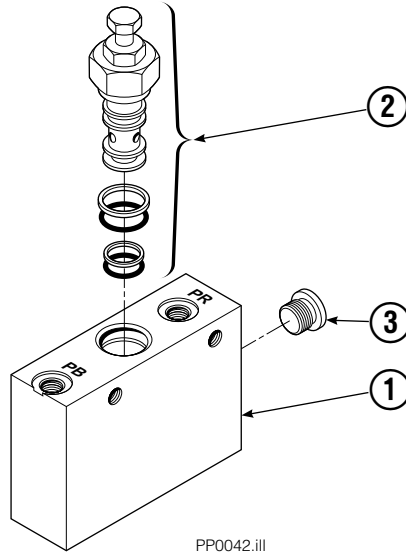

- Quantity as required.
- Included in Bushing Service Kit 205075.

Cylinder

PP0089.ill

REF	QTY	PART NO.	DESCRIPTION
		355504	Cylinder Assembly
1	1	---	Spacer
2	1	562552	Seal ■
3	1	7348	Snap Ring
4	1	562334	Piston
5	1	562716	Shell
6	1	558626	Rod
7	1	559705	Seal ■
8	1	2785	O-Ring ■
9	1	615128	Back-Up Ring ■
10	1	559696	Retainer
11	1	636853	Wiper ■
12	4	559697	Bearing
13	1	559698	Spacer
14	1	678019	Nut
15	1	671047	Seal Loader Kit ■
16	2	7401	Grease fitting

■ Included in Service Kit 562338.

Hydraulic Group

35E/45E			
REF	QTY	PART NO.	DESCRIPTION
		688382	Hydraulic Group ITA II
1	1	200649	Tube
2	2	683173	Hose
3	1	2375	Fitting, 6-6
4	1	688384	■ Valve
5	2	765329	Capscrew, M8x1.25x20-8.8
6	2	685980	Hose ITA II
7	4	605235	Fitting 5-6
8	6	604511	Fitting, 6-6
9	1	200647	Tube
10	2	604510	Plug, 6
11	1	200648	Tube

■ See Valve page for parts breakdown.

Valve Load Push

35E/45E			
REF	QTY	PART NO.	DESCRIPTION
		688384	Valve Assembly
1	1	688385	Body
2	1	687224	Relief Valve
3	2	663694	Fitting, 3

Faceplate Group

35E			
REF	QTY	PART NO.	DESCRIPTION
		6015745	Faceplate Group
1	1	6015746	Faceplate – 30" x 40" ♦