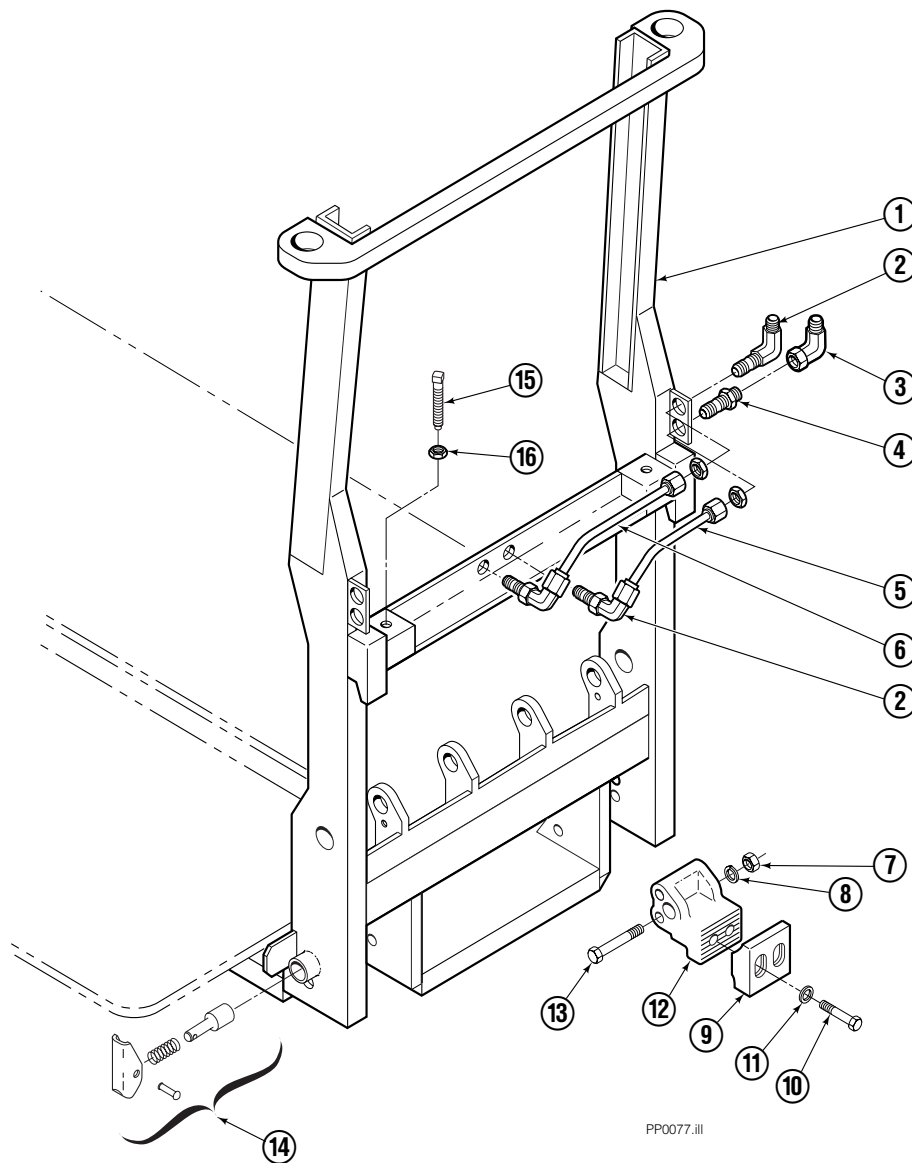

Decals

35E/45E Sheet-Sav

Decals

35E/45E QFM™ Sheet-Sav

Frame Group ITA II

35E/45E

REF	QTY	PART NO.	DESCRIPTION
		204627	Frame Group without Platens
1	1	205020	Frame without Platens
2	1	2453	Fitting, 6-6
3	3	2680	Fitting, 6-6
4	1	2375	Fitting, 6-6
5	1	683186	Tube
6	1	683187	Tube
7	2	763025	Nut
8	2	681473	Lockwasher
9	2	676280	Hook
10	4	768554	Capscrew
11	4	667910	Washer
12	2	683188	Pivot Hook
13	2	768837	Capscrew
14	2	683189	Pin Assembly
15	2	204938	Setscrew
16	2	5930	Nut

Mechanism Group

PP0040.ill

Mechanism Group

35E/45E			
REF	QTY	PART NO.	DESCRIPTION
		364009	Mechanism Group
1	1	364240	Arm-Inner Secondary R. H.
2	1	204692	Arm-Secondary Outer R. H.
3	4	683154	■ Bushing
4	●	683161	Shim (.030)
5	●	683162	Shim (.060)
6	4	205070	Roller
7	●	683163	Shim (.030)
8	●	683164	Shim (.060)
9	4	683155	■ Bushing
10	1	682821	Pin
11	15	6229	Washer
12	15	685661	Capscrew
13	15	682999	Eye-Pin
14	2	682822	Pin-Head
15	2	205065	Pin
16	6	683153	■ Bushing
17	●	204532	Shim (.12)
18	2	204694	Arm-Outer Primary
19	4	204533	Pin-Frame
20	4	204535	■ Bushing
21	4	204695	Pin
22	1	364238	Arm-Inner Primary
23	1	204693	Arm-Secondary Outer L. H.
24	1	364239	Arm-Inner Secondary L. H.
25	2	204696	Pin-Outer
26	2	682823	Pin-Rod
27	2	683165	Spacer
28	6	7401	Grease Fitting

■ Included in Service Kit 562338.

Hydraulic Group

35E/45E			
REF	QTY	PART NO.	DESCRIPTION
		688382	Hydraulic Group ITA II
1	1	200649	Tube
2	2	683173	Hose
3	1	2375	Fitting, 6-6
4	1	688384	■ Valve
5	2	765329	Capscrew, M8x1.25x20-8.8
6	2	685980	Hose ITA II
7	4	605235	Fitting 5-6
8	6	604511	Fitting, 6-6
9	1	200647	Tube
10	2	604510	Plug, 6
11	1	200648	Tube

■ See Valve page for parts breakdown.

Valve Load Push

35E/45E			
REF	QTY	PART NO.	DESCRIPTION
		688384	Valve Assembly
1	1	688385	Body
2	1	687224	Relief Valve
3	2	663694	Fitting, 3

Faceplate Group

35E			
REF	QTY	PART NO.	DESCRIPTION
		6015745	Faceplate Group
1	1	6015746	Faceplate – 30" x 40" ♦