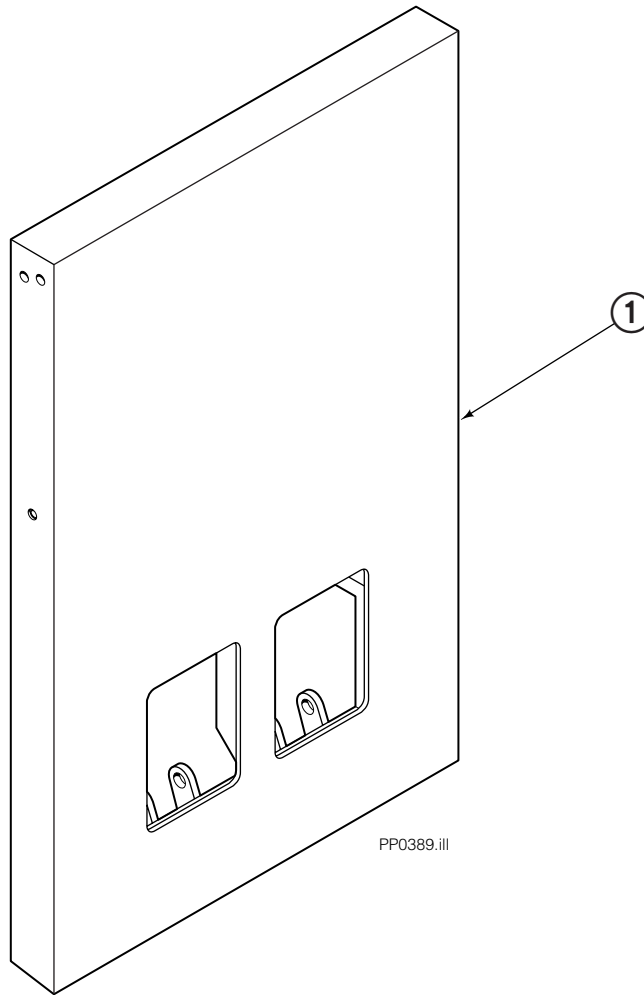

■ See Valve page for parts breakdown.

Valve Load Push

35E/45E			
REF	QTY	PART NO.	DESCRIPTION
		688384	Valve Assembly
1	1	688385	Body
2	1	687224	Relief Valve
3	2	663694	Fitting, 3

Faceplate Group

35E			
REF	QTY	PART NO.	DESCRIPTION
		6015745	Faceplate Group
1	1	6015746	Faceplate – 30" x 40" ♦