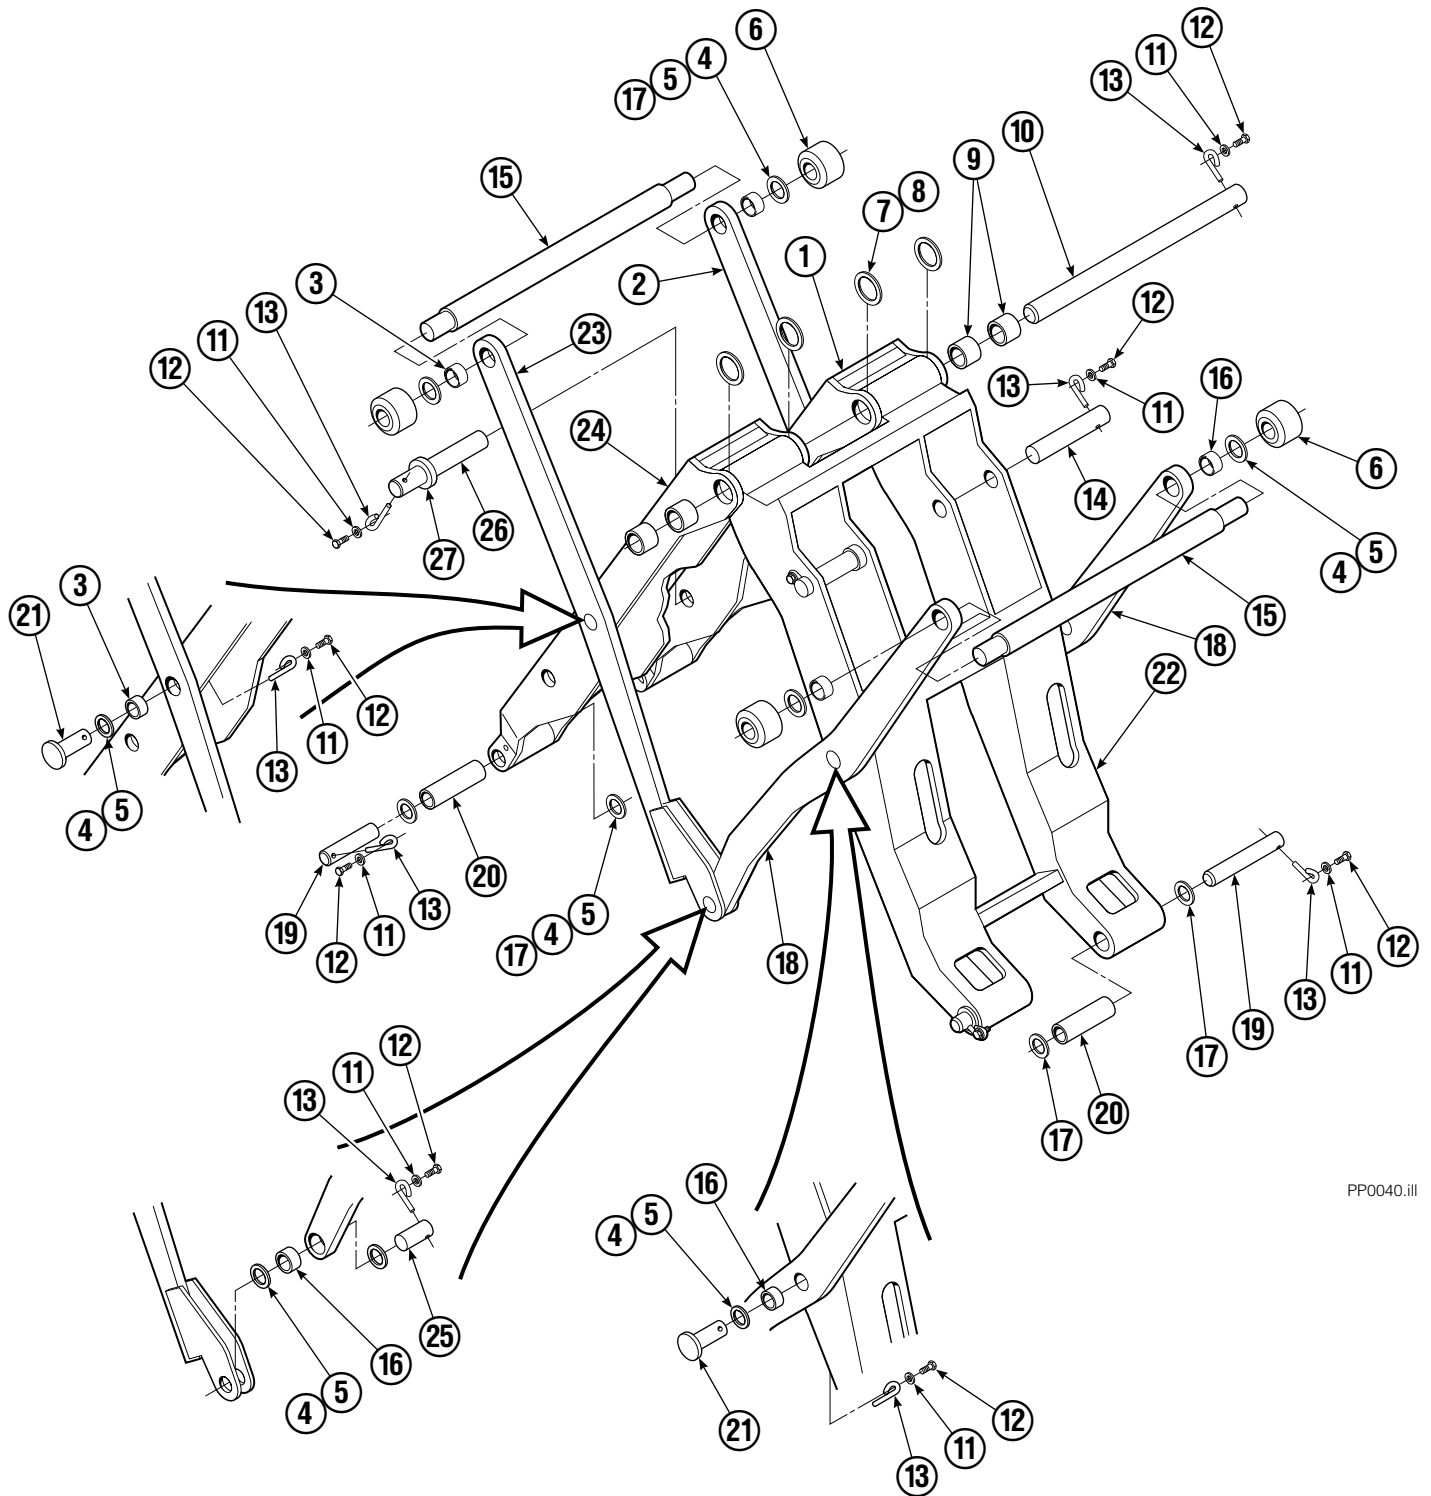

Decals

35E/45E Sheet-Sav

Decals

35E/45E QFM™ Sheet-Sav

Frame Group ITA II

35E/45E

REF	QTY	PART NO.	DESCRIPTION
		204627	Frame Group without Platens
1	1	205020	Frame without Platens
2	1	2453	Fitting, 6-6
3	3	2680	Fitting, 6-6
4	1	2375	Fitting, 6-6
5	1	683186	Tube
6	1	683187	Tube
7	2	763025	Nut
8	2	681473	Lockwasher
9	2	676280	Hook
10	4	768554	Capscrew
11	4	667910	Washer
12	2	683188	Pivot Hook
13	2	768837	Capscrew
14	2	683189	Pin Assembly
15	2	204938	Setscrew
16	2	5930	Nut

Mechanism Group

PP0040.ill

Mechanism Group

35E/45E			
REF	QTY	PART NO.	DESCRIPTION
		364009	Mechanism Group
1	1	364240	Arm-Inner Secondary R. H.
2	1	204692	Arm-Secondary Outer R. H.
3	4	683154	■ Bushing
4	●	683161	Shim (.030)
5	●	683162	Shim (.060)
6	4	205070	Roller
7	●	683163	Shim (.030)
8	●	683164	Shim (.060)
9	4	683155	■ Bushing
10	1	682821	Pin
11	15	6229	Washer
12	15	685661	Capscrew
13	15	682999	Eye-Pin
14	2	682822	Pin-Head
15	2	205065	Pin
16	6	683153	■ Bushing
17	●	204532	Shim (.12)
18	2	204694	Arm-Outer Primary
19	4	204533	Pin-Frame
20	4	204535	■ Bushing
21	4	204695	Pin
22	1	364238	Arm-Inner Primary
23	1	204693	Arm-Secondary Outer L. H.
24	1	364239	Arm-Inner Secondary L. H.
25	2	204696	Pin-Outer
26	2	682823	Pin-Rod
27	2	683165	Spacer
28	6	7401	Grease Fitting

■ Included in Service Kit 562338.

Hydraulic Group

35E/45E			
REF	QTY	PART NO.	DESCRIPTION
		688382	Hydraulic Group ITA II
1	1	200649	Tube
2	2	683173	Hose
3	1	2375	Fitting, 6-6
4	1	688384	■ Valve
5	2	765329	Capscrew, M8x1.25x20-8.8
6	2	685980	Hose ITA II
7	4	605235	Fitting 5-6
8	6	604511	Fitting, 6-6
9	1	200647	Tube
10	2	604510	Plug, 6
11	1	200648	Tube

■ See Valve page for parts breakdown.

Valve Load Push

35E/45E			
REF	QTY	PART NO.	DESCRIPTION
		688384	Valve Assembly
1	1	688385	Body
2	1	687224	Relief Valve
3	2	663694	Fitting, 3

Faceplate Group

35E			
REF	QTY	PART NO.	DESCRIPTION
		6015745	Faceplate Group
1	1	6015746	Faceplate – 30" x 40" ♦