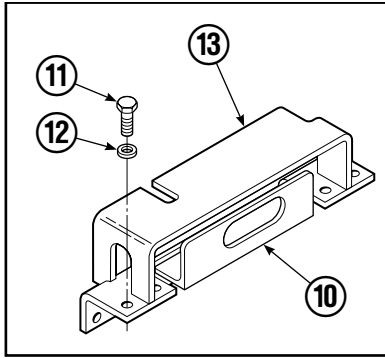

Valve Group Non-Sideshift

REF	QTY	PART NO.	DESCRIPTION
		668914	Valve Group – Non-Sideshift
		668861	Check Valve – Non-Sideshift ▲
1	1	667490	Special Fitting
2	1	2841	O-Ring ●
3	1	667471	Spool
4	3	609455	Fitting, 5
5	1	668862	Valve Body
6	1	678270	Check Valve – VPO
7	1	661347	Service Kit ●
8	1	604510	Fitting, 6
9	2	667609	Restrictor Cartridge
10	1	669999	Bracket
11	4	677828	Capscrew, .5 x 1.0
12	4	667910	Washer, .5
13	1	670002	Guard – 25D/35D
13	1	670000	Guard – 40D/50D
14	1	676343	Regeneration Elimination Plug ■
		668864	Service Kit

▲ Includes items 1– 8 only.
● Included in Service Kit 668864.
■ For eliminating regeneration circuit only. See Tech. Bulletin 121.
Reference: SK-5302, Valve Guard Groups 670005, 670006.