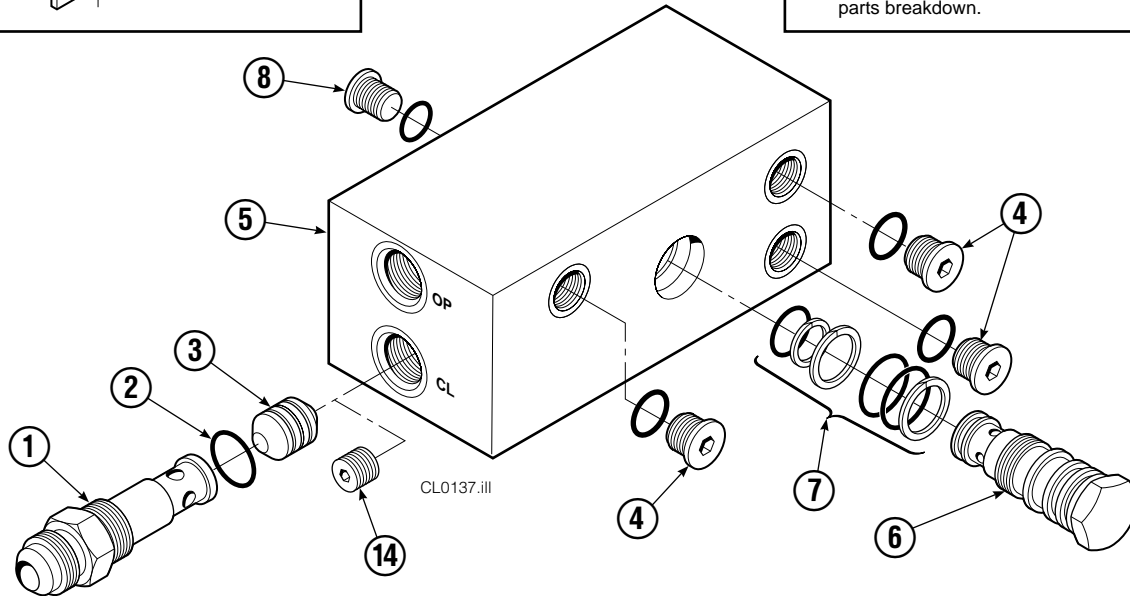

Valve Group Non-Sideshift

REF	QTY	PART NO.	DESCRIPTION
		668914	Valve Group – Non-Sideshift
		668861	Check Valve – Non-Sideshift ▲
1	1	667490	Special Fitting
2	1	2841	O-Ring ●
3	1	667471	Spool
4	3	609455	Fitting, 5
5	1	668862	Valve Body
6	1	678270	Check Valve – VPO
7	1	661347	Service Kit ●
8	1	604510	Fitting, 6
9	2	667609	Restrictor Cartridge
10	1	669999	Bracket
11	4	677828	Capscrew, .5 x 1.0
12	4	667910	Washer, .5
13	1	670002	Guard – 25D/35D
13	1	670000	Guard – 40D/50D
14	1	676343	Regeneration Elimination Plug ■
		668864	Service Kit

▲ Includes items 1– 8 only.
● Included in Service Kit 668864.
■ For eliminating regeneration circuit only. See Tech. Bulletin 121.
Reference: SK-5302, Valve Guard Groups 670005, 670006.