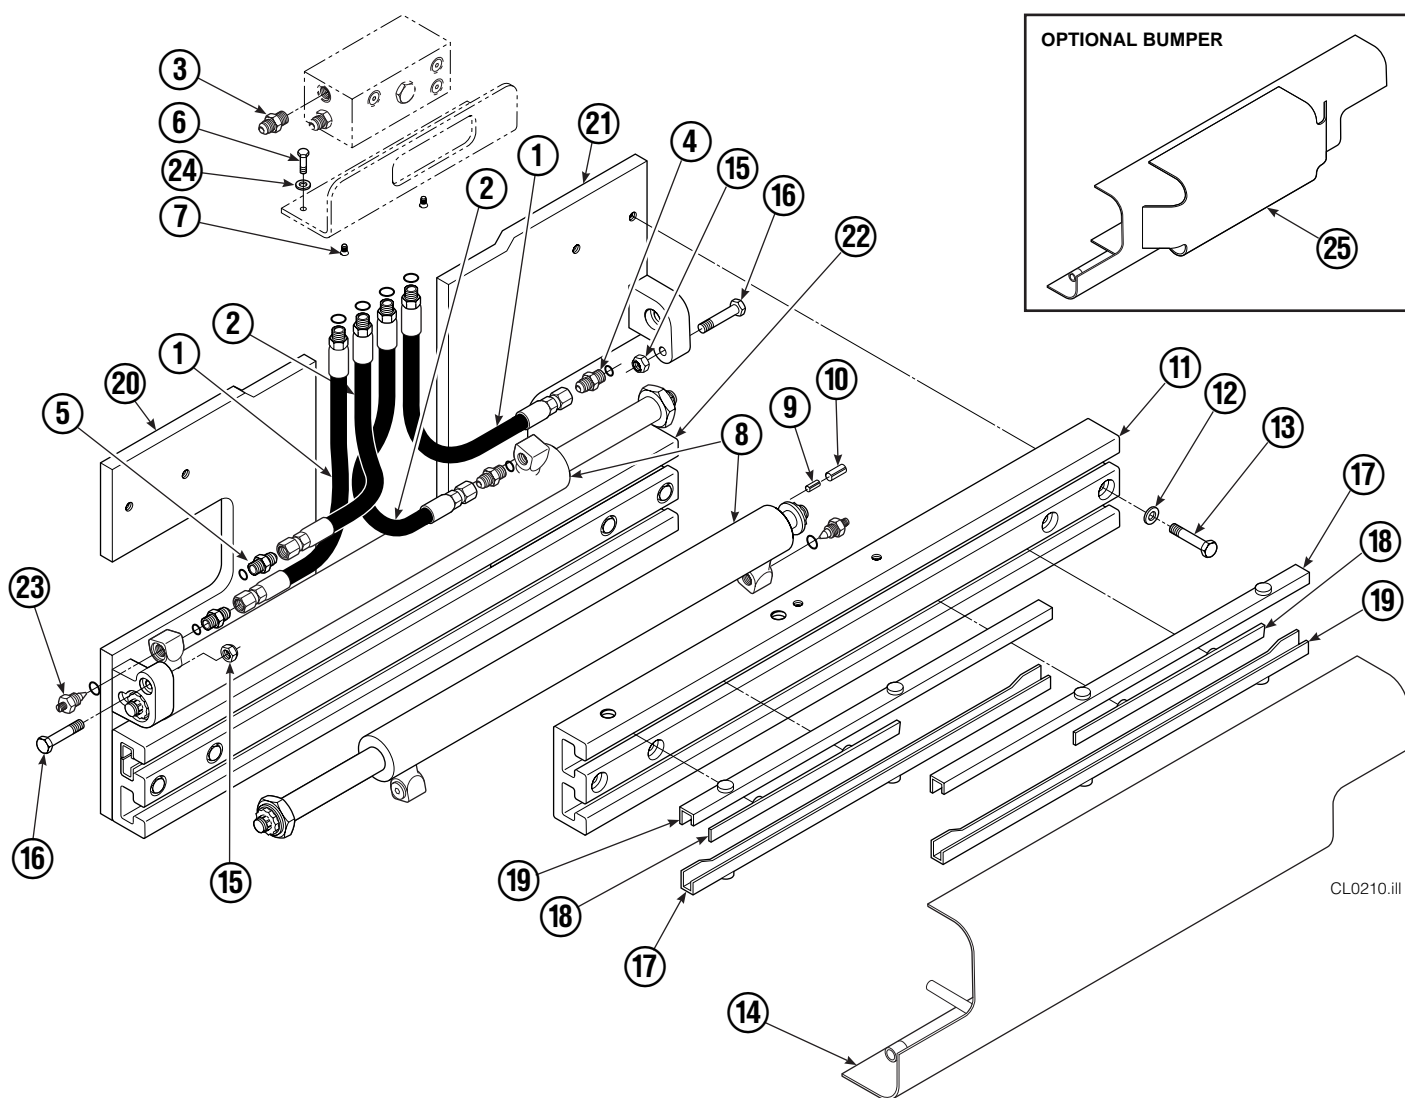

Internet: www.cascorp.com

Safety Decals

REF	QTY	PART NO.	DESCRIPTION
1	1	679150	No Step Decal
2	2	665595	No Hand Hold Decal
3	1	679059	Quick Change Hook Decal

Publications

PART NO.	DESCRIPTION
669224	Service Manual
672944	Operators Guide
668987	Installation Instructions
680664	Servicing Cascade Cylinders-VHS
679929	Tool Catalog
673964	Literature Index Order Form

Base Unit Group

CL0210.ill

35D							
REF	QTY	PART NO.	DESCRIPTION	REF	QTY	PART NO.	DESCRIPTION
		680641	Base Unit Group	13	8	667909	Capscrew
1	2	210438	Hose, 22.00 in.	14	1	667908	Bumper
2	2	210437	Hose, 17.25 in.	15	2	665707	Nut, 1/2 in. ID
3	1	601377	Fitting, 8-8	16	2	633523	Capscrew, 1/2 NC x 2.50
4	2	686369	Fitting	17	4	668910	Bearing
5	2	611288	Fitting, 6-8	18	4	667663	Bearing
6	2	671222	Capscrew, 3/8 NC x .75	19	4	668911	Bearing
7	2	4750	Capscrew, 3/8 NC x .75	20	1	680623	Mounting Plate - RH
8	2	667911	Cylinder ▲	21	1	680624	Mounting Plate - LH
9	2	7861	Roll Pin - Inner	22	1	674166	Frame - Lower
10	2	7962	Roll Pin - Outer	23	2	667609	Restrictor Cartridge ●
11	1	667904	Frame - Upper	24	2	6230	Washer
12	8	667910	Washer	25	1	671519	Optional Bumper

▲ See Cylinder page for parts breakdown.

● Not included in Base Unit Group.

See Restrictor Cartridge page for parts breakdown.

Reference: SK-5301, Common Parts Group 680838.

Cylinder

35D			
REF	QTY	PART NO.	DESCRIPTION
		667911	Cylinder Assembly
1	2	6510	■ Cotter Pin
2	2	667624	■ Nut Retainer
3	2	667625	■ Nut
4	1	553758	Shell
5	1	602580	Fitting
6	1	558400	Piston
7	1	2716	▲ O-Ring
8	1	662454	▲ Seal
9	1	667626	Washer
10	1	2787	▲ O-Ring
11	1	615130	▲ Back-Up Ring
12	1	667917	Retainer
13	1	662448	▲ Seal
14	1	638243	▲ Nylon Ring
15	1	636853	▲ Wiper
16	1	668031	Nut
17	1	667914	Rod
18	2	667609	Restrictor Cartridge ●
19	1	—	Spacer
20	1	671049	▲ Seal Loader, Piston
21	1	671052	▲ Seal Loader, Retainer
		667995	Service Kit