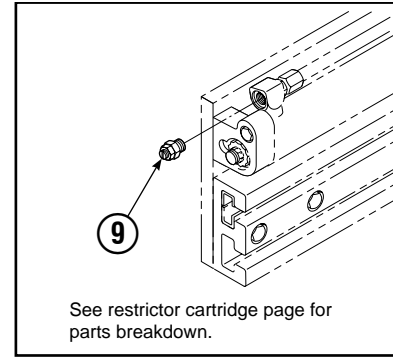

Valve Group Non-Sideshift

REF	QTY	PART NO.	DESCRIPTION
		668914	Valve Group – Non-Sideshift
		668861	Check Valve – Non-Sideshift ▲
1	1	667490	Special Fitting
2	1	2841	O-Ring ●
3	1	667471	Spool
4	3	609455	Fitting, 5
5	1	668862	Valve Body
6	1	678270	Check Valve – VPO
7	1	661347	Service Kit ●
8	1	604510	Fitting, 6
9	2	667609	Restrictor Cartridge
10	1	669999	Bracket
11	4	677828	Capscrew, .5 x 1.0
12	4	667910	Washer, .5
13	1	670002	Guard – 25D/35D
13	1	670000	Guard – 40D/50D
14	1	676343	Regeneration Elimination Plug ■
		668864	Service Kit

▲ Includes items 1– 8 only.
● Included in Service Kit 668864.
■ For eliminating regeneration circuit only. See Tech. Bulletin 121.
Reference: SK-5302, Valve Guard Groups 670005, 670006.