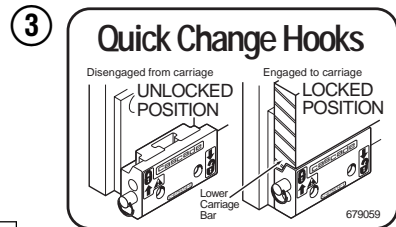

Safety Decals

REF	QTY	PART NO.	DESCRIPTION
1	1	679150	No Step Decal
2	2	665595	No Hand Hold Decal
3	1	679059	Quick Change Hook Decal