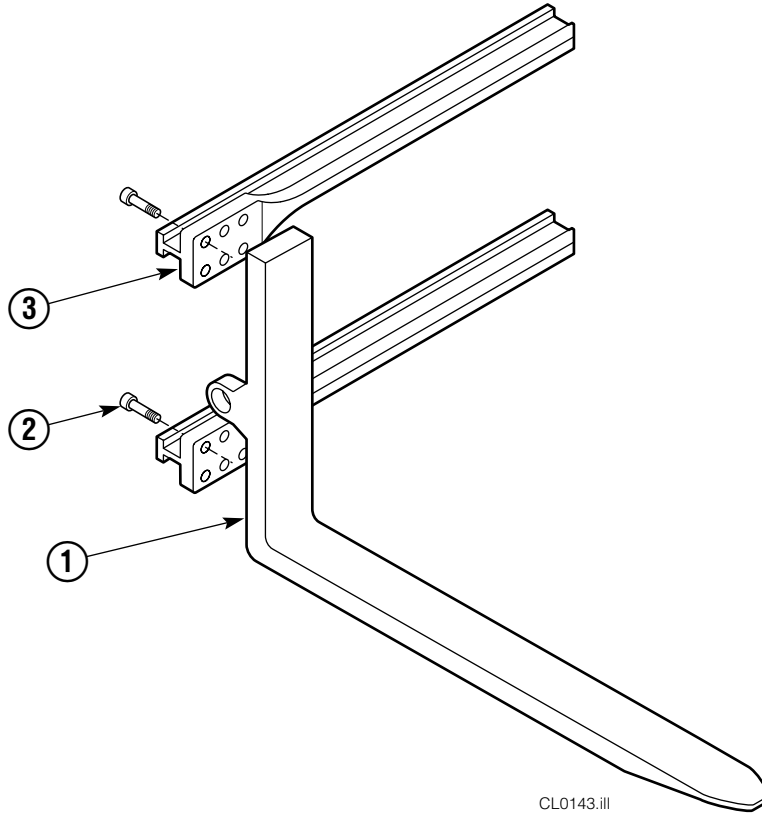

Bolt-On Pallet Forks

ARM CAPSCREW EXTENSION TOOL

Required for proper torquing of capscrews

35D

667699

35D			
REF	QTY	PART NO.	DESCRIPTION
		669137	Pallet Fork Assembly (pair) ●
1	1	669422	Pallet Fork – LH
	1	669419	Pallet Fork – RH
2	24	607103	Capscrew
3	4	667905	Arm Bar

● Includes items 1 & 2 only.