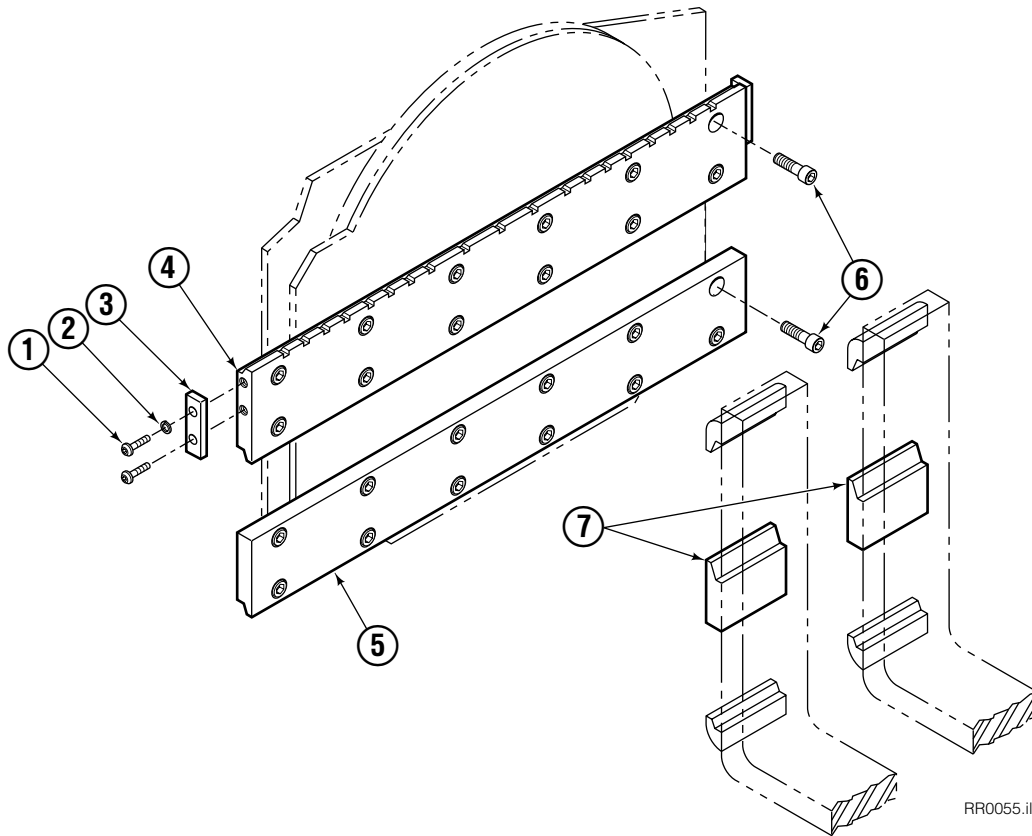

Cascade provides service replacement parts for the listed parts only. Due to cost, if others parts need replacement, the complete drive motor should be replaced.

- See Nameplate under valve for correct part number of Gerotor Set and Flange.
- Compatible with water glycol based hydraulic fluids.

Check Valve

REF	QTY	PART NO.	DESCRIPTION
		670561	Check Valve Assembly
1	1	670583	Body
2	2	656223	Seal Kit
3	2	665097	Check Valve

Fork Bar Group

RR0055.ill

150D					
REF	QTY	49 in. PART NO.	61 in. PART NO.	73 in. PART NO.	DESCRIPTION
		681239	681240	681241	Fork Bar Group
1	4	4880	4880	4880	Capscrew, 1/2 NC x 1.0 GR8
2	4	6290	6290	6290	Lockwasher, 3/4 ID
3	2	622148	622148	622148	Keeper
4	1	681242	681243	681244	Upper Bar
5	1	681245	681246	681247	Lower Bar
6	24	681249	681249	681249	Capscrew
7	2	633671	633671	633671	Hook