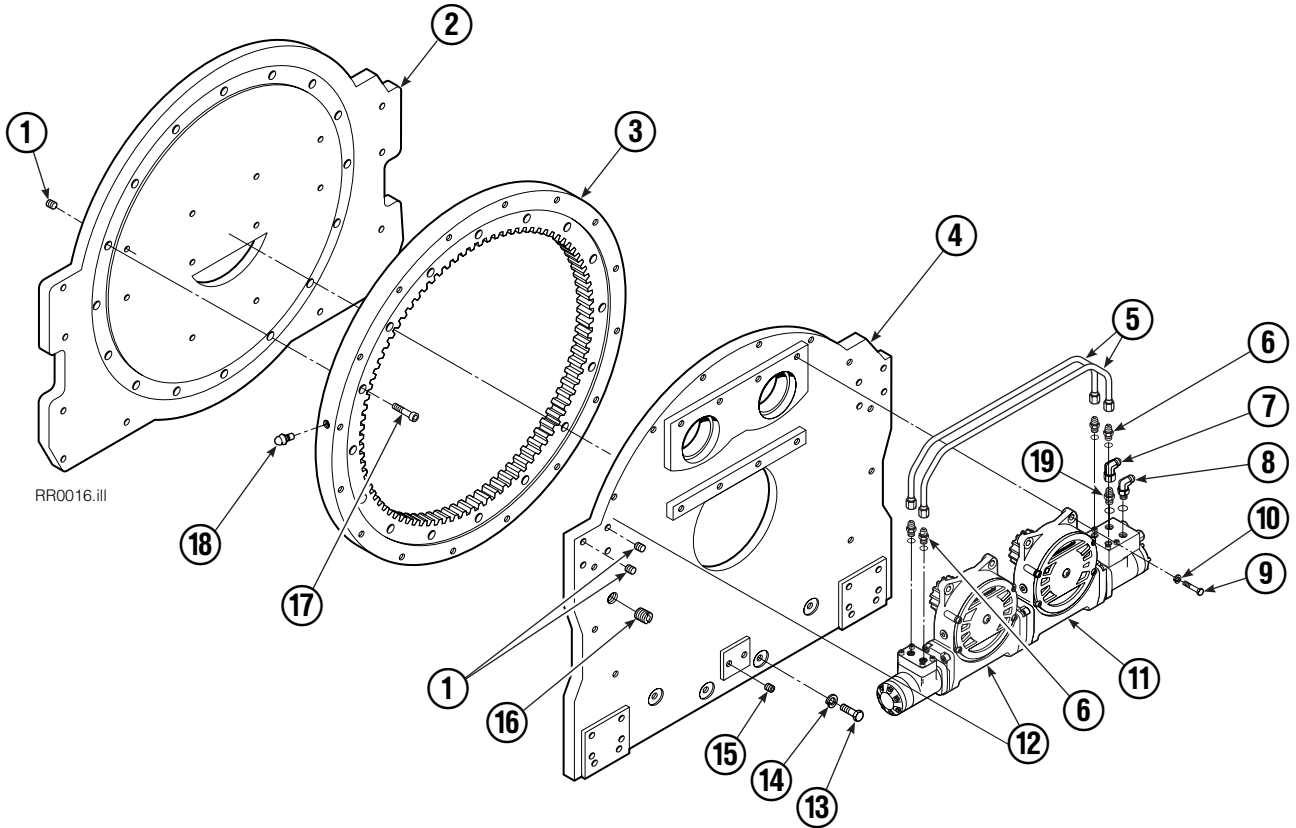

Internet: www.cascorp.com

Safety Decals

REF	QTY	PART NO.	DESCRIPTION
1	1	679150	No Step Decal

Publications

GA0006.eps

PART NO.	DESCRIPTION
672946	Service Manual
672714	Operators Guide
668987	Installation Instructions
679929	Tool Catalog
673964	Literature Index Order Form

Frame Group

150D			
REF	QTY	PART NO.	DESCRIPTION
		684607	Base Unit Group
1	18	631428	Plug
2	1	670773	Faceplate
3	1	670782	Bearing Assembly
4	1	684611	Baseplate
5	2	670786	Tube Assembly
6	4	662187	Fitting, 8-6
7	1	605761	Fitting, 8-8
8	1	601250	Fitting, 8-8
9	8	661742	Capscrew, 1/2 NC x 1.25 GR5
10	8	6290	Lockwasher
11	1	670558	Drive Group – RH ▲
12	1	670562	Drive Group – LH ▲
13	16	643574	Capscrew, 3/4 NC x 2.25 GR8
14	16	6294	Lockwasher
15	2	631427	Plug
16	1	6612	Plug
17	16	607105	Capscrew, 3/4 NC x 2.00 GR8
18	1	7401	Grease Fitting
19	1	601377	Fitting, 8-8
		672483	Bearing Service Kit

- Includes all items except 17–20, 38 & 39.
- Quantity as required.
- ◆ See Drive Motor page for parts breakdown.

Drive Motor

REF	QTY	PART NO.	DESCRIPTION
		206392	Drive Motor
1	1	675478	Shaft
2	1	675477	Drive
3	1	675479	Spacer Plate
4	1	675480	■ Gerotor Set (101-1768-007)
4	1	685075	■ Gerotor Set (101-1768-009)
5	1	675482	End Cap
6	1	206405	● Service Kit
7	1	685089	■ Flange (101-1768-007)
7	1	685090	■ Flange (101-1768-009)

Check Valve

REF	QTY	PART NO.	DESCRIPTION
		670561	Check Valve Assembly
1	1	670583	Body
2	2	656223	Seal Kit
3	2	665097	Check Valve

Fork Bar Group

RR0055.ill

150D					
REF	QTY	49 in. PART NO.	61 in. PART NO.	73 in. PART NO.	DESCRIPTION
		681239	681240	681241	Fork Bar Group
1	4	4880	4880	4880	Capscrew, 1/2 NC x 1.0 GR8
2	4	6290	6290	6290	Lockwasher, 3/4 ID
3	2	622148	622148	622148	Keeper
4	1	681242	681243	681244	Upper Bar
5	1	681245	681246	681247	Lower Bar
6	24	681249	681249	681249	Capscrew
7	2	633671	633671	633671	Hook