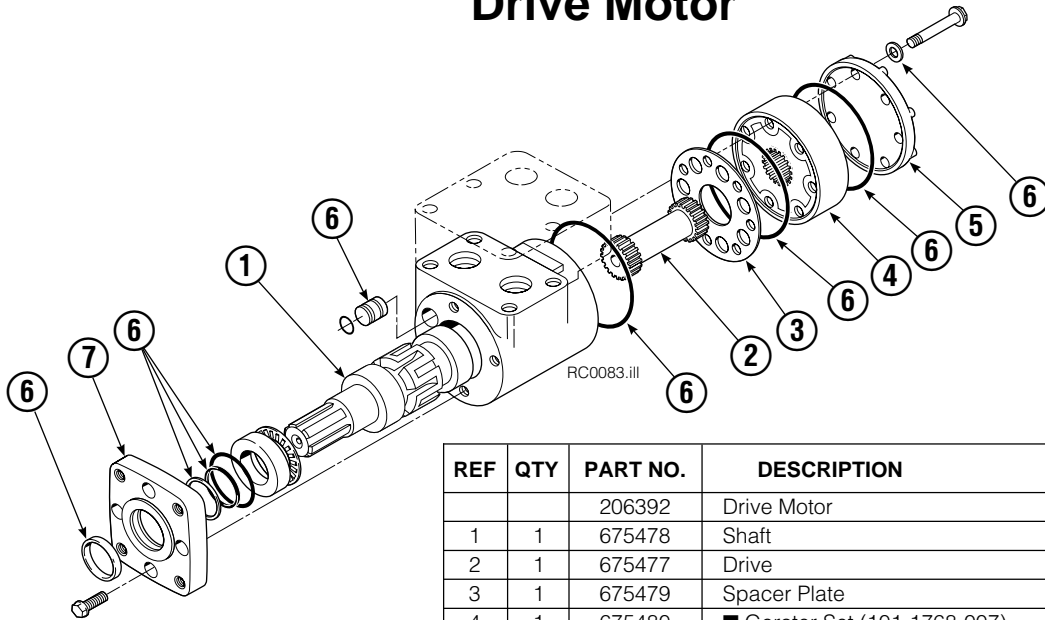

- Includes all items except 17–20, 38 & 39.
- Quantity as required.
- ◆ See Drive Motor page for parts breakdown.

Drive Motor

REF	QTY	PART NO.	DESCRIPTION
		206392	Drive Motor
1	1	675478	Shaft
2	1	675477	Drive
3	1	675479	Spacer Plate
4	1	675480	■ Gerotor Set (101-1768-007)
4	1	685075	■ Gerotor Set (101-1768-009)
5	1	675482	End Cap
6	1	206405	● Service Kit
7	1	685089	■ Flange (101-1768-007)
7	1	685090	■ Flange (101-1768-009)