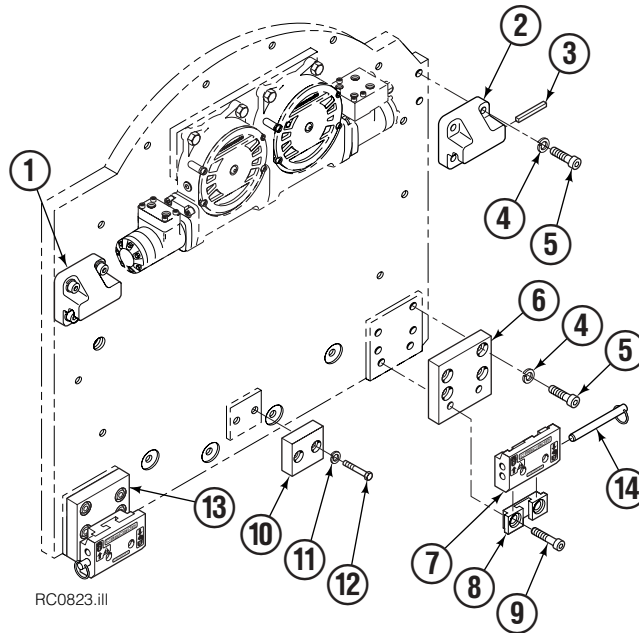

Check Valve

REF	QTY	PART NO.	DESCRIPTION
		670561	Check Valve Assembly
1	1	670583	Body
2	2	656223	Seal Kit
3	2	665097	Check Valve

Fork Bar Group

RR0055.ill

150D					
REF	QTY	49 in. PART NO.	61 in. PART NO.	73 in. PART NO.	DESCRIPTION
		681239	681240	681241	Fork Bar Group
1	4	4880	4880	4880	Capscrew, 1/2 NC x 1.0 GR8
2	4	6290	6290	6290	Lockwasher, 3/4 ID
3	2	622148	622148	622148	Keeper
4	1	681242	681243	681244	Upper Bar
5	1	681245	681246	681247	Lower Bar
6	24	681249	681249	681249	Capscrew
7	2	633671	633671	633671	Hook

Quick-Change Mounting Group

RC0823.ill

Class IV, 0°			
REF	QTY	PART NO.	DESCRIPTION
		682386	Mounting Group
1	1	684822	Upper Hook – LH
2	1	670691	Upper Hook – RH
3	1	670704	Stop Kit
4	14	6448	Lockwasher, 3/4 in. ID
5	14	607104	Capscrew, 3/4 NC x 1.75
6	1	672700	Adapter Plate – RH
7	2	679829	Hook
8	2	679830	Guide
9	4	607105	Capscrew, 3/4 NC x 2.00
10	1	670695	Bumper
11	2	6290	Lockwasher, 1/2 in
12	2	3657	Capscrew, 1/2 x 2.00 in.
13	1	672699	Adapter Plate – LH
14	2	679831	Pin