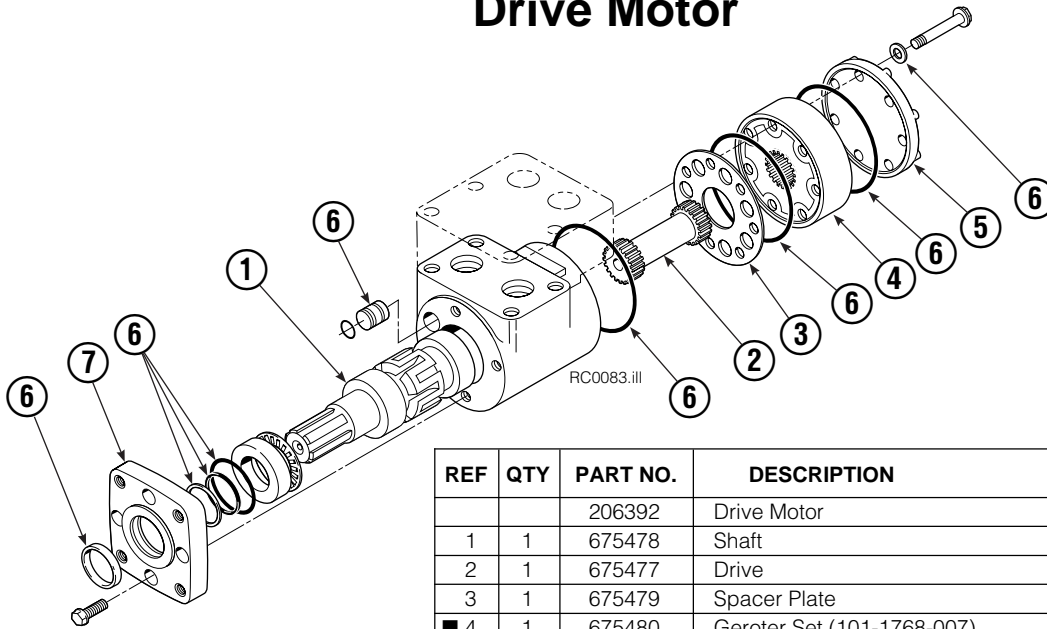

● See Drive Group page for parts breakdown.

Drive Group

REF	QTY	PART NO.	DESCRIPTION	REF	QTY	PART NO.	DESCRIPTION
		670505	Drive Group with Motor	19	1	206392	Drive Motor ▲
1	6	769570	Capscrew, M12 x 25	20	4	4468	Capscrew, 3/8 NC x .75 GR8
2	1	211774	Cover	21	1	670580	Bearing
3	●	674513	Shim – .005 in. (blue)	22	1	676448	Worm Gear
4	●	670574	Shim – .010 in. (brown)	23	1	670581	Bearing
5	●	671757	Shim – .015 in. (pink)	24	1	7214	Snap Ring
6	●	671758	Shim – .020 in. (yellow)	25	1	643423	Gasket
7	1	670579	Bearing	26	1	215126	Cover
8	1	670582	Key	27	1	603680	Seal
9	1	670506	Pinion	28	1	783608	Capscrew, M12 x 16
10	1	211773	Housing	29	4	200882	Capscrew, M8 x 20
11	1	686465	Gasket	30	1	644010	Relief Fitting
12	1	676447	Worm	31	1	211251	Cap
13	1	670570	Adapter	32	1	656300	Gear Box Lube – 48 oz.
14	2	2705	O-Ring	33	1	668184	Sealant
15	1	670549	Check Valve			670578	Shim Service Kit (items 3-6, 11, 33)
16	4	6444	Lockwasher, 5/16			675637	Shim Service Kit (items 21, 33)
17	4	607059	Capscrew, 5/16 NC			675638	Shim Service Kit (items 3-7)
18	1	670575	Gasket			206394	Motor Kit (items 11,14,18,19,20,33)

● Quantity as required.

▲ See Drive Motor page for parts breakdown.

Reference: Common Parts Group 670564, SK-4690.

Drive Motor

REF	QTY	PART NO.	DESCRIPTION
		206392	Drive Motor
1	1	675478	Shaft
2	1	675477	Drive
3	1	675479	Spacer Plate
■ 4	1	675480	Gerotor Set (101-1768-007)
■ 4	1	685075	Gerotor Set (101-1768-009)
5	1	675482	End Cap
● 6	1	206405	Service Kit
■ 7	1	685089	Flange (101-1768-007)
■ 7	1	685090	Flange (101-1768-009)