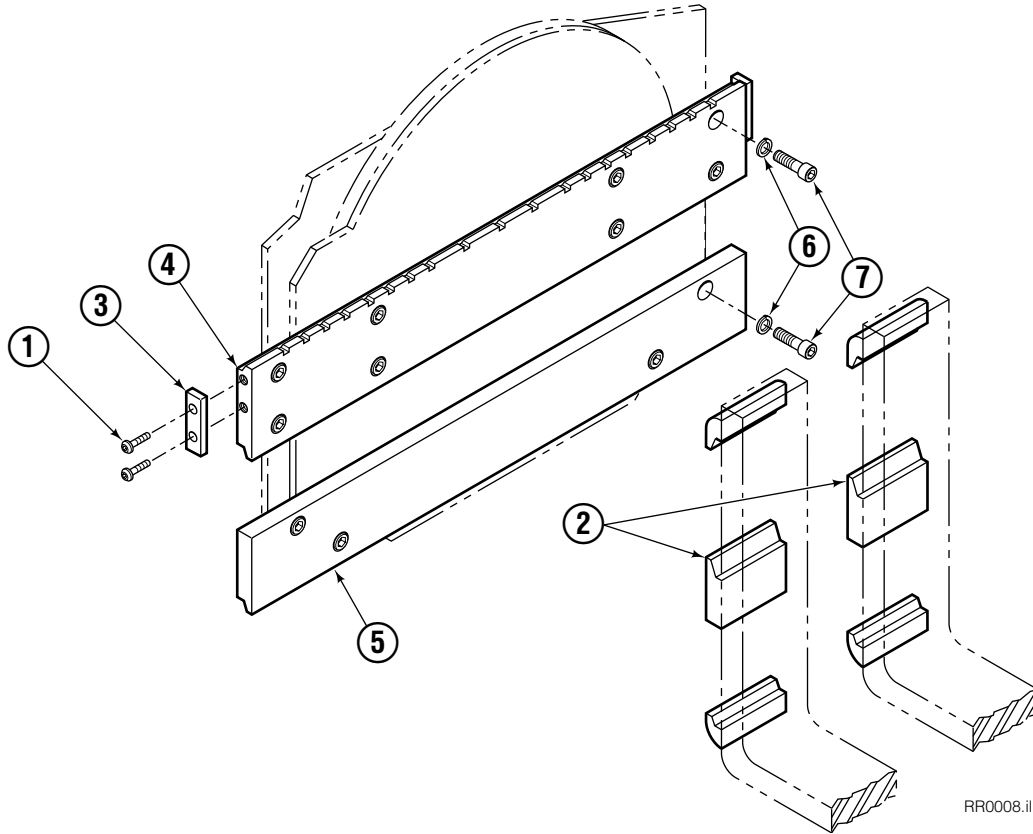

Fork Bar Group

RR0008.ill

55D			
REF	QTY	PART NO.	DESCRIPTION
		625493	Fork Bar Group
1	4	4880	Capscrew, 1/2 NC x 1.0 GR8
2	2	689279	Hook
3	2	624394	Keeper
4	1	625495	Upper Bar
5	1	625496	Lower Bar
6	12	6448	Lockwasher, 3/4 ID
7	12	607102	Capscrew, 3/4 NC x 1.25 GR8