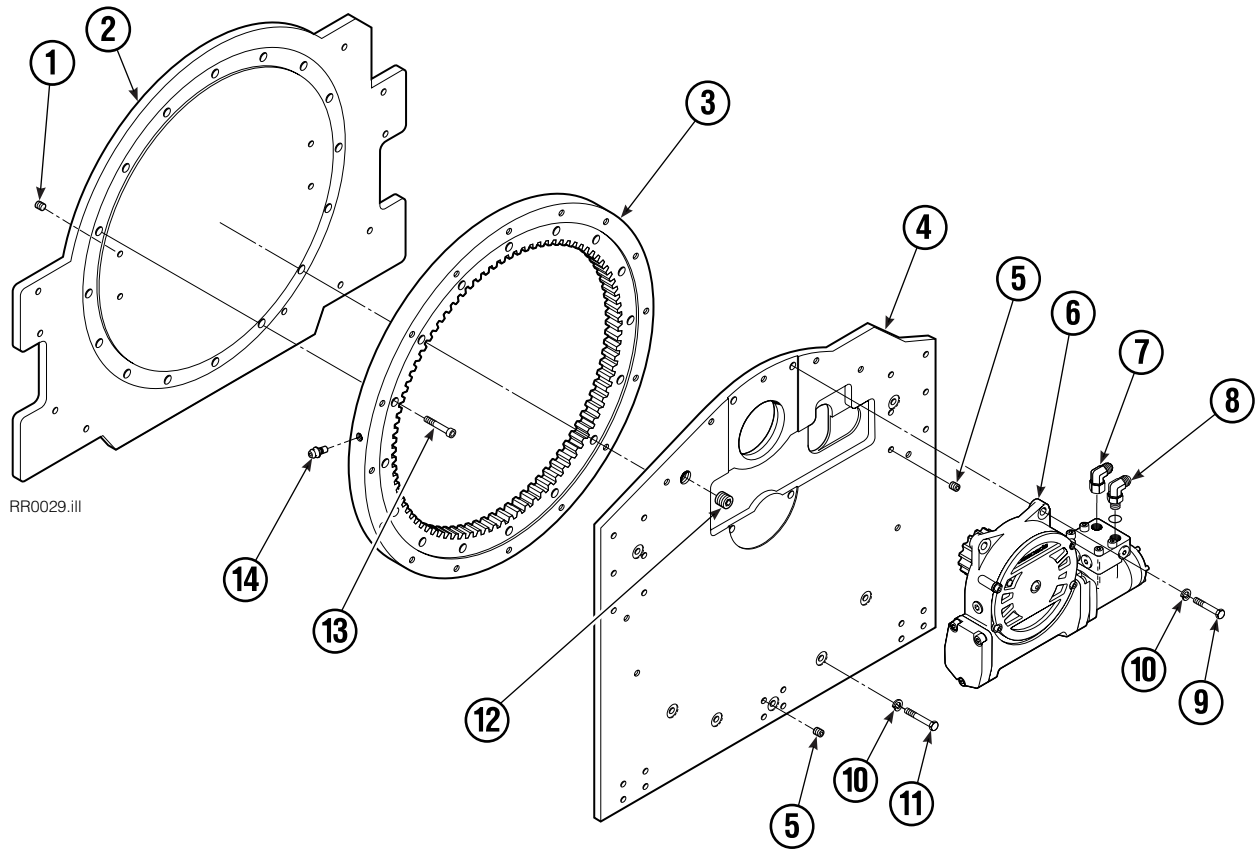

Internet: www.cascorp.com

Base Unit Group

55D			
REF	QTY	PART NO	DESCRIPTION
		681821	Base Unit Group
1	4	631428	Plug
2	1	670496	Faceplate
3	1	672828	Bearing Assembly
4	1	670497	Baseplate
5	8	631385	Plug
6	1	670505	Drive Group ●
7	1	660385	Fitting, 8-8
8	1	601250	Fitting, 8-8
9	4	661742	Capscrew, 1/2 NC x 1.25 GR5
10	20	6290	Lockwasher
11	16	640013	Capscrew, 1/2 NC x 1.75 GR8
12	1	6605	Plug
13	16	669322	Capscrew, 1/2 NC x 1.50 GR8
14	1	7401	Grease Fitting
		672481	Bearing Service Kit