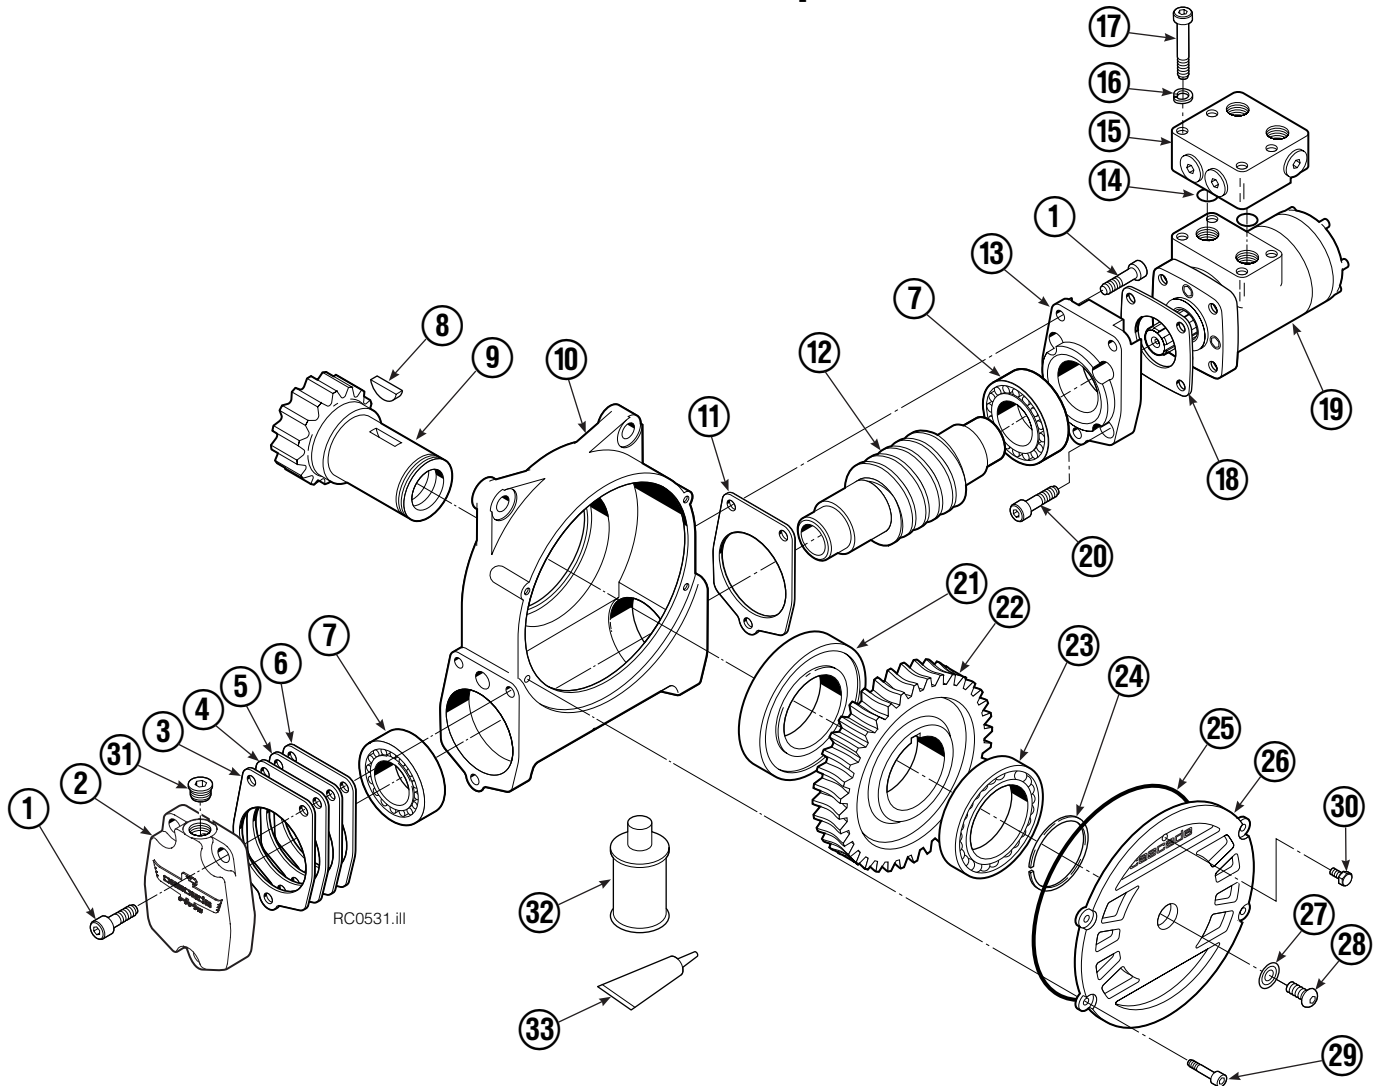

Drive Group

REF	QTY	PART NO.	DESCRIPTION	REF	QTY	PART NO.	DESCRIPTION
		670505	Drive Group with Motor	19	1	206392	Drive Motor ▲
1	6	769570	Capscrew, M12 x 25	20	4	4468	Capscrew, 3/8 NC x .75 GR8
2	1	211774	Cover	21	1	670580	Bearing
3	●	674513	Shim – .005 in. (blue)	22	1	676448	Worm Gear
4	●	670574	Shim – .010 in. (brown)	23	1	670581	Bearing
5	●	671757	Shim – .015 in. (pink)	24	1	7214	Snap Ring
6	●	671758	Shim – .020 in. (yellow)	25	1	643423	Gasket
7	1	670579	Bearing	26	1	215126	Cover
8	1	670582	Key	27	1	603680	Seal
9	1	670506	Pinion	28	1	783608	Capscrew, M12 x 16
10	1	211773	Housing	29	4	200882	Capscrew, M8 x 20
11	1	686465	Gasket	30	1	644010	Relief Fitting
12	1	676447	Worm	31	1	211251	Cap
13	1	670570	Adapter	32	1	656300	Gear Box Lube – 48 oz.
14	2	2705	O-Ring	33	1	668184	Sealant
15	1	670549	Check Valve			670578	Shim Service Kit (items 3-6, 11, 33)
16	4	6444	Lockwasher, 5/16			675637	Shim Service Kit (items 21, 33)
17	4	607059	Capscrew, 5/16 NC			675638	Shim Service Kit (items 3-7)
18	1	670575	Gasket			206394	Motor Kit (items 11,14,18,19,20,33)

● Quantity as required.

▲ See Drive Motor page for parts breakdown.

Reference: Common Parts Group 670564, SK-4690.