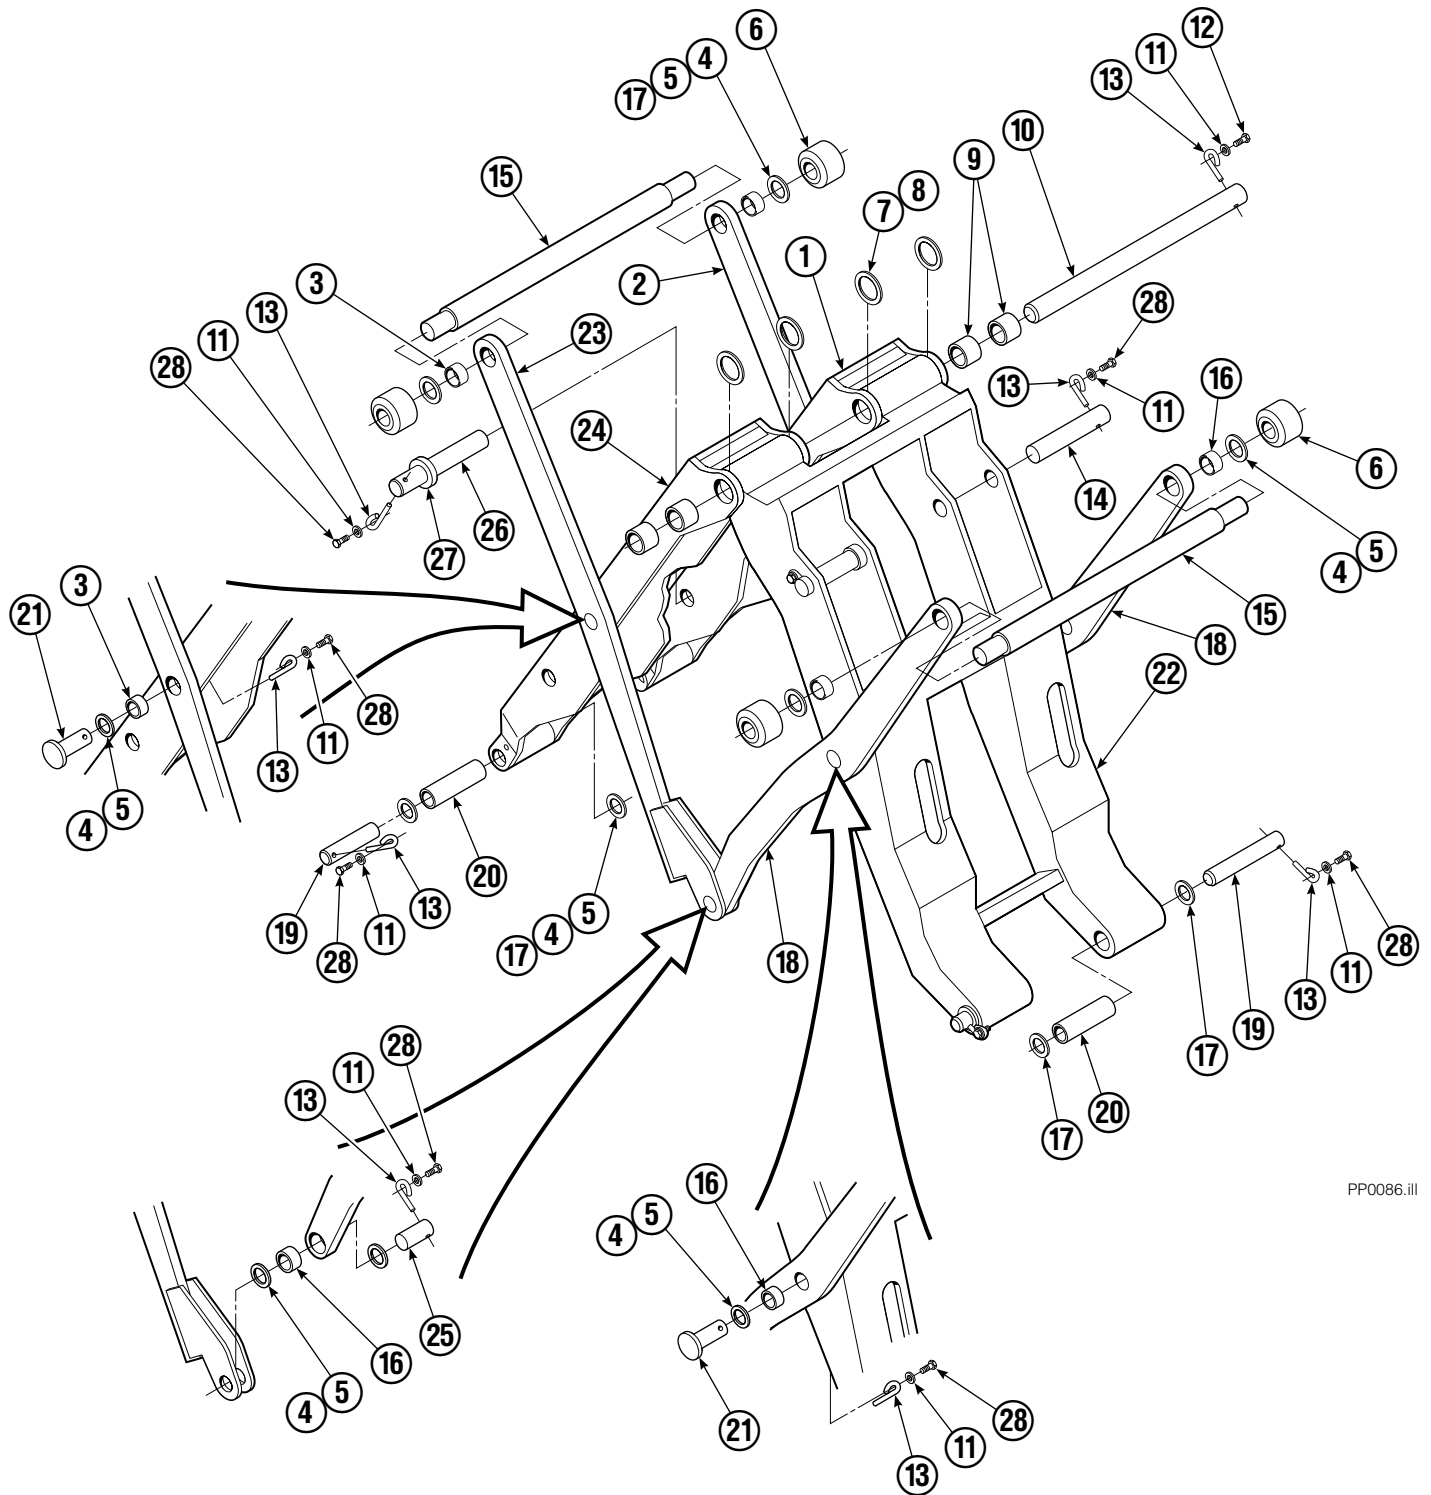

Mechanism Group

PP0086.III

Mechanism Group

35E/45E			
REF	QTY	PART NO.	DESCRIPTION
		368060	Mechanism Group
1	1	364240	Arm-Inner Secondary R. H.
2	1	204692	Arm-Secondary Outer R. H.
3	4	683154	■ Bushing
4	●	683161	Shim (.030)
5	●	683162	Shim (.060)
6	4	205070	Roller
7	●	683163	Shim (.030)
8	●	683164	Shim (.060)
9	4	683155	■ Bushing
10	1	682821	Pin
11	15	6229	Washer
12	2	685661	Capscrew
13	15	689954	Eye-Pin
14	2	682822	Pin-Head
15	2	205065	Pin
16	6	683153	■ Bushing
17	●	204532	Shim (.12)
18	2	204694	Arm-Outer Primary
19	4	204533	Pin-Frame
20	4	204535	■ Bushing
21	4	204695	Pin
22	1	368062	Arm-Inner Primary
23	1	204693	Arm-Secondary Outer L. H.
24	1	364239	Arm-Inner Secondary L. H.
25	2	204696	Pin-Outer
26	2	682823	Pin-Rod
27	2	683165	Spacer
28	13	685661	Capscrew
29	6	7401	Grease Fitting (not shown)

- Quantity as required.
- Included in Bushing Service Kit 205075.