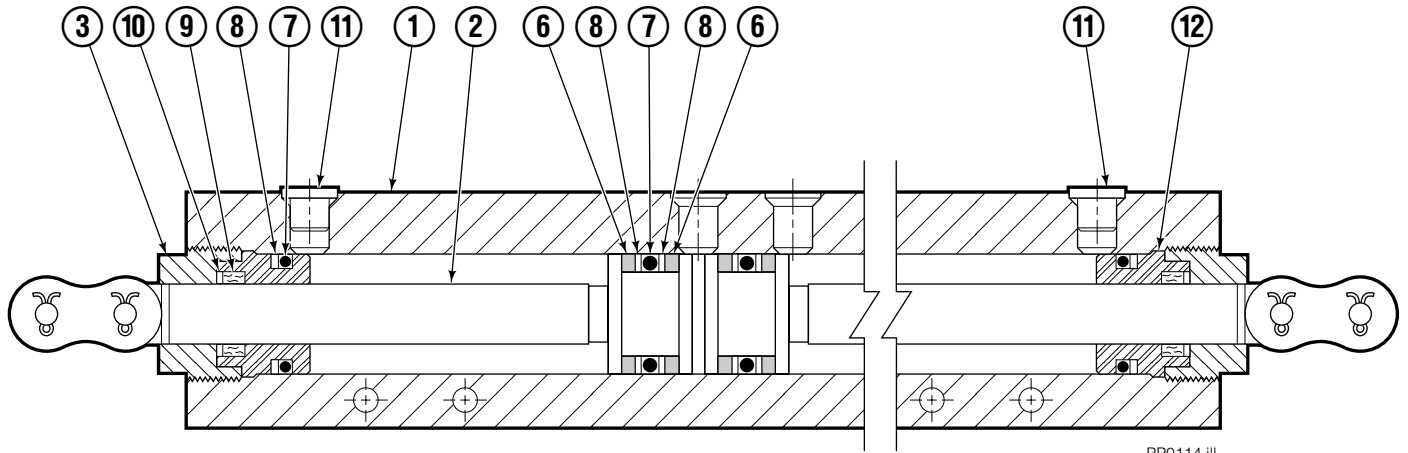

Control Knob

Two Function – Sideshift Only

35E/45E			
REF	QTY	PART NO.	DESCRIPTION
		355058	Knob Group
1	1	665250	Snap Ring
2	1	355059	Cover
3	1	665012	Knob
4	1	665076	Strain Relief
5	1	677112	■ Switch
6	1	5902	Nut, 3/8 NC
7	1	665081	Adapter
8	1	667718	Cable Assembly
9	2	667752	Connector-Gray

■ This switch may be purchased without wires. Order part number 665004. Soldering is required.

Hydraulic Adjustable Platen Cylinder

REF	QTY	PART NO.	DESCRIPTION
		350731	Cylinder Assembly
1	1	361843	Shell
2	2	361844	Rod
3	2	560306	Retainer Nut
4	2	667733	Link
5	4	667734	Side Plate
6	4	■ 683238	Nylon ring
7	4	■ 2712	O-Ring
8	6	■ 615116	Back-Up Ring
9	2	■ 560307	Rod Seal
10	2	■ 560309	Back-Up Ring
11	2	609234	Plug
12	2	560305	Retainer