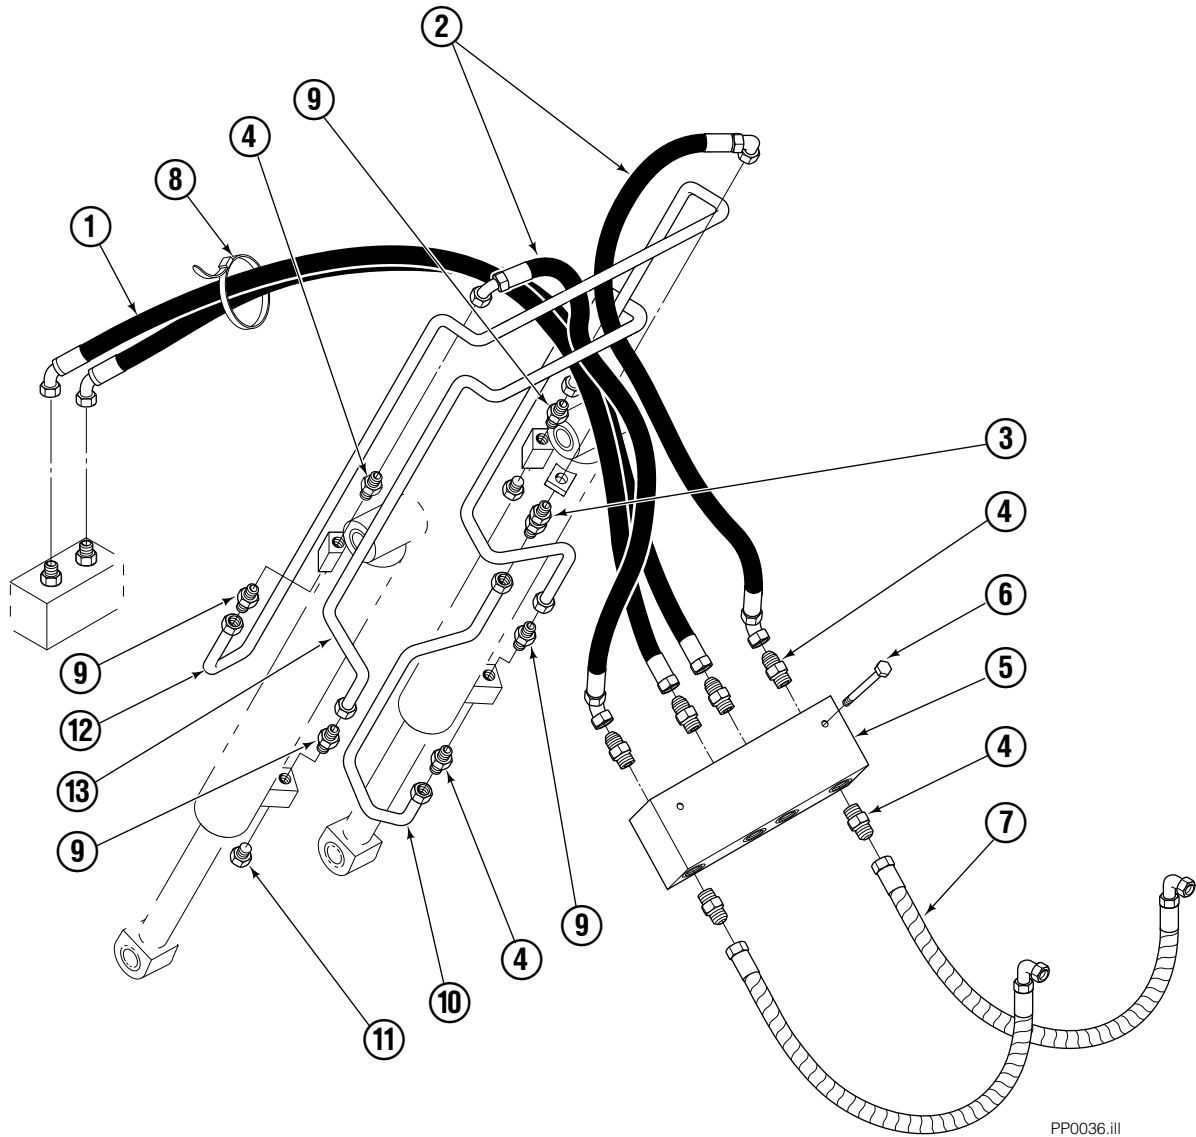

Hydraulic Group

PP0036.ill

35E/45E

REF	QTY	PART NO.	DESCRIPTION
		685828	Hydraulic Group ITA II
1	1	685831	Hose
2	2	683173	Hose
3	1	2375	Fitting, 6-6
4	8	604511	Fitting, 6-6
5	1	682812	■ Valve
6	2	765329	Capscrew, M8x1.25x20-8.8
7	2	685978	Hose ITA II
8	2	684956	Cable tie
9	4	605235	Fitting 5-6
10	1	200647	Tube
11	2	604510	Plug, 6
12	1	200649	Tube
13	1	200648	Tube

■ See Valve page for parts breakdown.