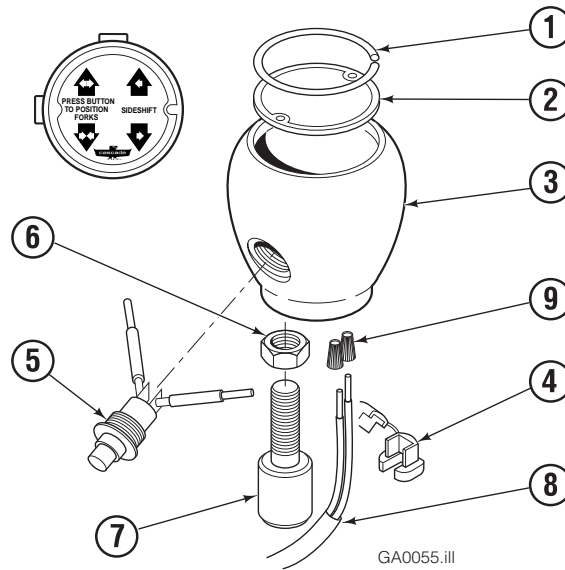

■ See Valve page for parts breakdown.

Hydraulic Stop Valve

REF	QTY	PART NO.	DESCRIPTION
		684572	Hydraulic Stop Valve
1	1	684575	Actuator
2	1	630041	Spring
3	1	684573	Body
4	1	684576	Shoulder Screw
5	1	615000	Back-up Ring
6	1	2696	O-Ring
7	1	669310	Spacer
8	1	684577	Plunger
9	1	671690	Valve Cartridge
10	1	663694	Fitting, 3

Control Knob

Two Function – Sideshift Only

35E/45E			
REF	QTY	PART NO.	DESCRIPTION
		355058	Knob Group
1	1	665250	Snap Ring
2	1	355059	Cover
3	1	665012	Knob
4	1	665076	Strain Relief
5	1	677112	■ Switch
6	1	5902	Nut, 3/8 NC
7	1	665081	Adapter
8	1	667718	Cable Assembly
9	2	667752	Connector-Gray

■ This switch may be purchased without wires. Order part number 665004. Soldering is required.

Hydraulic Adjustable Platen Cylinder

REF	QTY	PART NO.	DESCRIPTION
		350731	Cylinder Assembly
1	1	361843	Shell
2	2	361844	Rod
3	2	560306	Retainer Nut
4	2	667733	Link
5	4	667734	Side Plate
6	4	■ 683238	Nylon ring
7	4	■ 2712	O-Ring
8	6	■ 615116	Back-Up Ring
9	2	■ 560307	Rod Seal
10	2	■ 560309	Back-Up Ring
11	2	609234	Plug
12	2	560305	Retainer