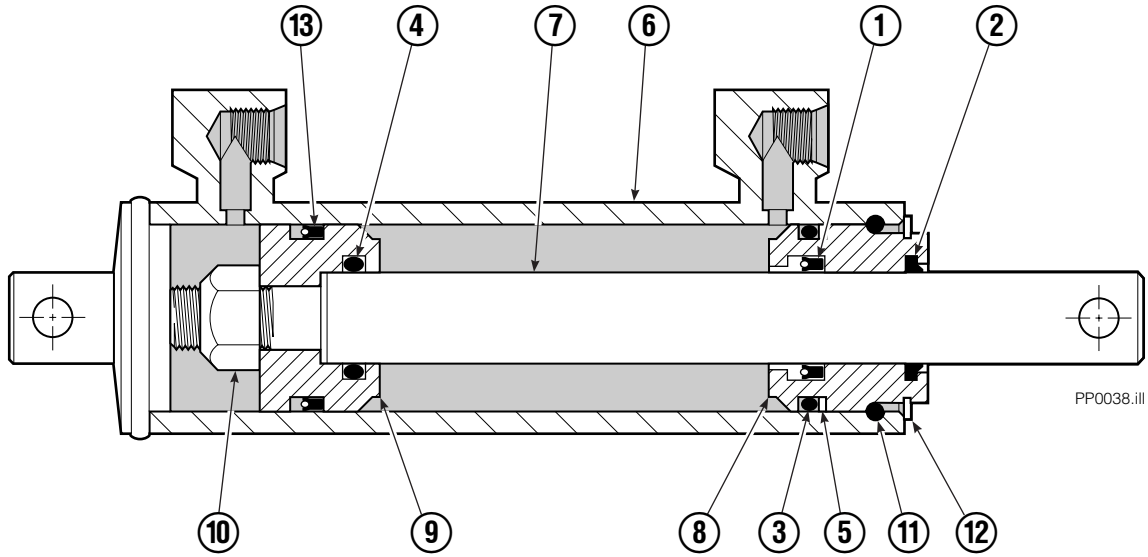

Gripper Cylinder

PP0038.III

35E/45E			
REF	QTY	PART NO.	DESCRIPTION
		682844	Gripper Cylinder
▼ 1	1	646540	Seal
▼ 2	1	636850	Wiper
▼ 3	1	2718	O-Ring
▼ 4	1	2710	O-Ring
▼ 5	1	615122	Back-Up Ring
6	1	685662	Shell
7	1	685663	Rod
8	1	685664	Retainer
9	1	685665	Piston
10	1	563462	Nut
11	1	563916	Ring
12	1	684284	Snap Ring
▼ 13	1	663728	Piston Seal

▼ Included in Service Kit 684827.