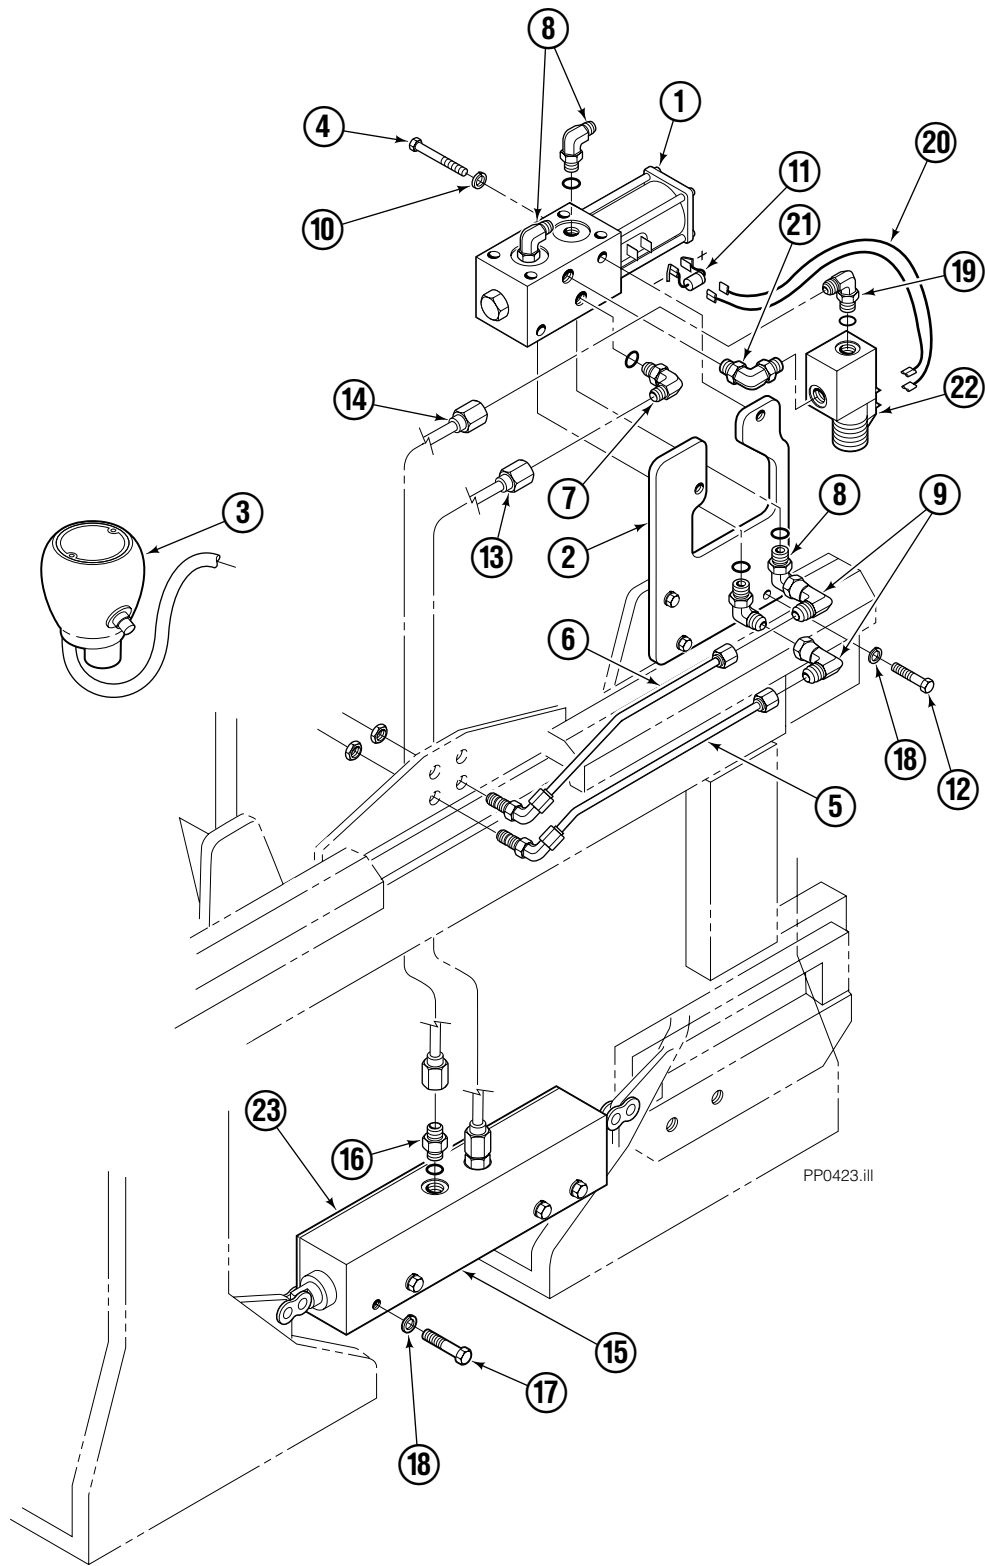

S/S Mounting Group ITA II

PP0067.iii

35E/45E							
REF	QTY	PART NO.	DESCRIPTION	REF	QTY	PART NO.	DESCRIPTION
		682833	Mounting Group	12	1	686511	Tube
1	1	682554	Anchor Bracket	13	1	686512	Tube
2	2	671165	■ Bearing Segment	14	2	2451	Fitting, 4-4
3	2	768759	Setscrew	15	1	686515	Tube
4	2	6517	Cotter Pin	16	1	686516	Tube
5	2	6234	Washer	17	2	2669	Fitting, 4-6
6	2	678525	Clevis Pin	18	2	2617	Fitting, 6-6
7	1	675548	●Cylinder	19	1	2453	Fitting, 6-6
8	2	682814	Bearing	20	1	2375	Fitting, 6-6
9	2	666984	Fitting, 4-6	21	1	2680	Fitting, 6-6
10	2	675550	Washer	22	2	688387	Jam Nut
11	4	7403	■ Grease Fitting				

■ See Valve page for parts breakdown.

Valve

Load Push/Pull

35E/45E			
REF	QTY	PART NO.	DESCRIPTION
		682812	Valve Assembly
1	1	677125	Sequence Valve (Retract)
2	2	669597	Service Kit
3	1	682813	Body
4	5	663694	Fitting, 3
5	1	677124	Sequence Valve (Extend)
6	1	659058	Gripper Check Valve
7	1	667516	Service Kit

Solenoid Adaption

Solenoid Adaption

35/45E			
REF	QTY	PART NO.	DESCRIPTION
		368006	Solenoid Adaption Group
1	1	◆	Solenoid Valve
2	1	683222	Plate
3	1	355058	■ Knob
4	2	768521	Capscrew, M6x80
5	1	356817	Tube
6	1	356818	Tube
7	1	666984	Fitting, 4-6
8	4	601676	Fitting, 6-6
9	2	2680	Fitting, 6-6
10	2	6201	Lockwasher, M6
11	1	669432	Diode
12	3	765329	Capscrew , M8x1,25x20
13	1	355500	Tube
14	1	364229	Tube
15	1	350731	▲ Cylinder
16	2	617915	Fitting, 4-4
17	4	768527	Capscrew, M8x1,25x50
18	7	6287	Lockwasher, M8
19	1	617917	Fitting, 4-4
20	2	357541	Wire
21	1	619235	Fitting
22	1	◆	Solenoid Valve
23	●	209665	Shim

PP0034.ill

REF	QTY	PART NO.	DESCRIPTION
		684567	Hydraulic Stop Group – ITA II
1	1	684568	Hose – ITA II
2	1	684572	■ Valve
3	1	684578	Selector Body
4	1	684580	Spring
5	1	685659	Shoulder Bolt
6	1	769026	Roll Pin
7	3	684582	Capscrew
8	3	684583	Nut
9	2	768527	Capscrew, M8x1,25x50-8.8
10	2	6287	Lockwasher
11	1	684584	Tube
12	2	604511	Fitting, 6-6
13	1	211970	Hose
14	1	611302	Fitting, 6