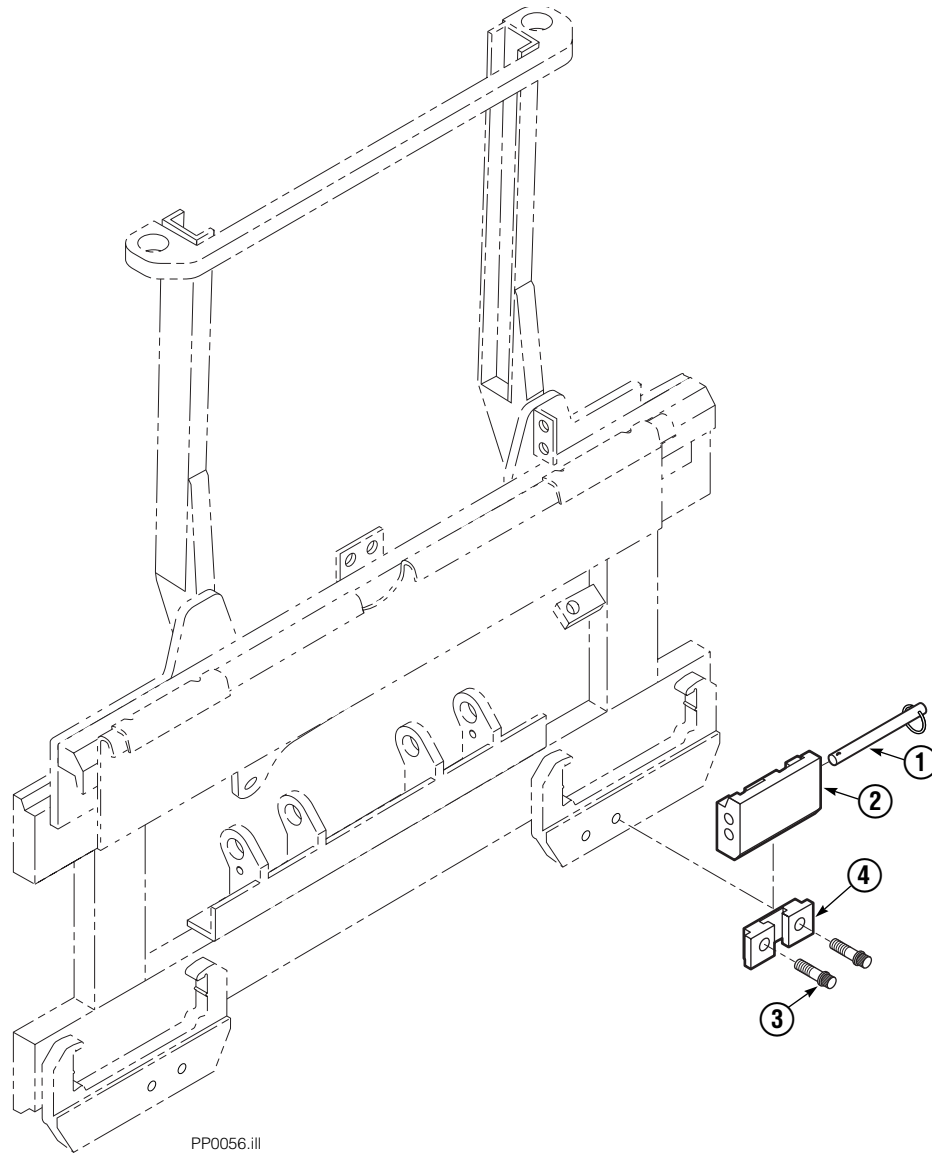

Quick-Change Lower Hook Group ITA II

35E/45E			
REF	QTY	PART NO.	DESCRIPTION
		683179	Lower Hook Group ITA II
1	2	678832	Pin
2	2	675514	Hook
3	4	683182	Capscrew
4	2	675515	Guide