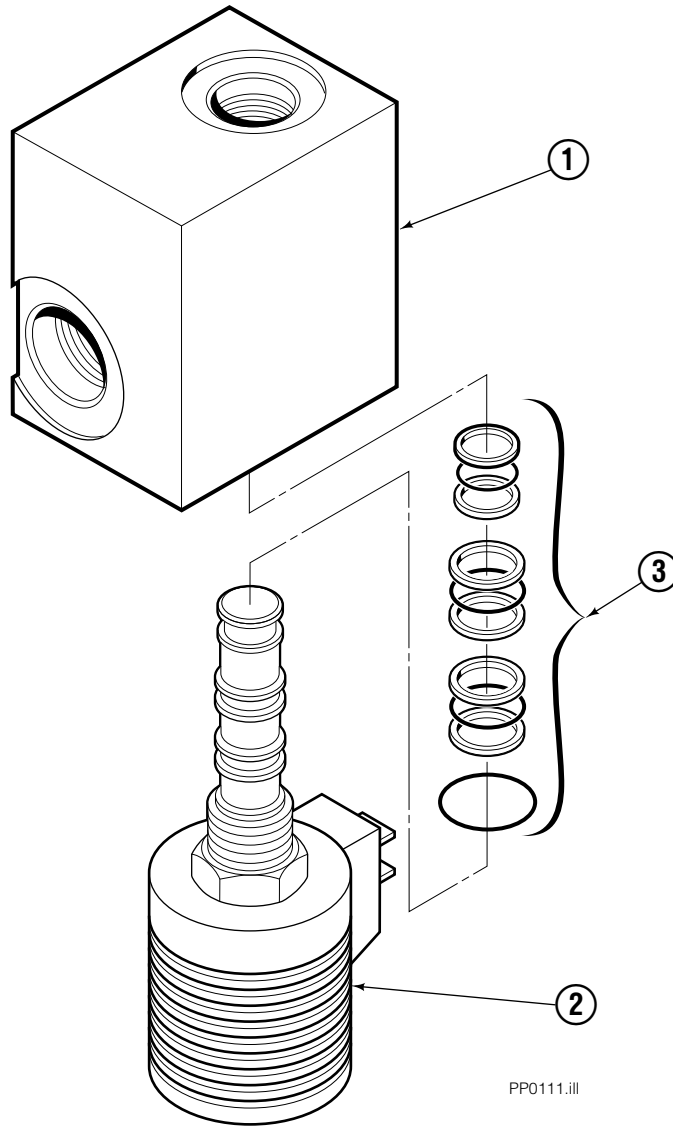

Solenoid Valves

PP0111.iii

REF	QTY	PART NO.	DESCRIPTION
1	1	204991	Solenoid Valve - 12V
1	1	204992	Solenoid Valve - 24V
1	1	204993	Solenoid Valve - 36V
1	1	204994	Solenoid Valve - 48V
1	1	204995	Solenoid Valve - 72V
2	1	204980	Coil - 12V
2	1	204981	Coil - 24V
2	1	204982	Coil - 36V
2	1	204983	Coil - 48V
2	1	204984	Coil - 72V
3	1	204990	Service Kit