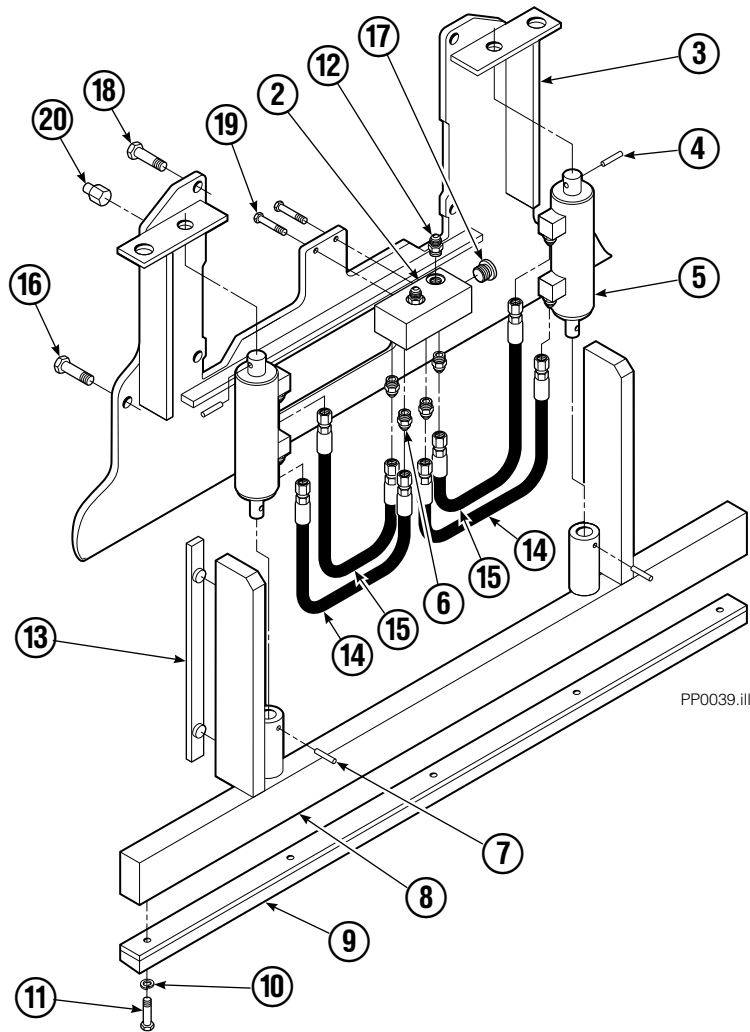

Control Knob

Two Function – Sideshift Only

35E/45E			
REF	QTY	PART NO.	DESCRIPTION
		355058	Knob Group
1	1	665250	Snap Ring
2	1	355059	Cover
3	1	665012	Knob
4	1	665076	Strain Relief
5	1	677112	■ Switch
6	1	5902	Nut, 3/8 NC
7	1	665081	Adapter
8	1	667718	Cable Assembly
9	2	667752	Connector-Gray

■ This switch may be purchased without wires. Order part number 665004. Soldering is required.

Hydraulic Adjustable Platen Cylinder

REF	QTY	PART NO.	DESCRIPTION
		350731	Cylinder Assembly
1	1	361843	Shell
2	2	361844	Rod
3	2	560306	Retainer Nut
4	2	667733	Link
5	4	667734	Side Plate
6	4	■ 683238	Nylon ring
7	4	■ 2712	O-Ring
8	6	■ 615116	Back-Up Ring
9	2	■ 560307	Rod Seal
10	2	■ 560309	Back-Up Ring
11	2	609234	Plug
12	2	560305	Retainer

Faceplate Group

PP0039.ill

35E/45E

REF	QTY	PART NO.	DESCRIPTION	REF	QTY	PART NO.	DESCRIPTION
		205967	Faceplate Group 40" x 48" ■	10	5	6444	Lockwasher
		205961	Gripper Jaw Assembly ●	11	5	768794	Capscrew, M8x1,25x20-8.8
1	1	204639	Faceplate 40" x 48" ■	12	2	604511	Fitting, 6-6
2	1	205959	Junction Block	13	2	686573	Bearing
3	1	206396	Gripper Jaw	14	2	205957	Hose
4	2	673385	Drive Pin	15	2	205958	Hose
5	2	682844	Gripper Cylinder ▼	16	2	768710	Capscrew
6	8	617915	Fitting, 4-4	17	2	609234	Plug, 4
7	2	200877	Drive Pin	18	2	779010	Capscrew
8	1	206403	Gripper Bar	19	2	763166	Capscrew, M8x1,25x25-8.8
9	1	672712	Gripper Pad	20	4	682850	Stop

- Width x height.
- Includes items 2 through 20.
- ▼ See Gripper Cylinder page for parts breakdown.

Gripper Cylinder

PP0038.III

35E/45E			
REF	QTY	PART NO.	DESCRIPTION
		682844	Gripper Cylinder
▼ 1	1	646540	Seal
▼ 2	1	636850	Wiper
▼ 3	1	2718	O-Ring
▼ 4	1	2710	O-Ring
▼ 5	1	615122	Back-Up Ring
6	1	685662	Shell
7	1	685663	Rod
8	1	685664	Retainer
9	1	685665	Piston
10	1	563462	Nut
11	1	563916	Ring
12	1	684284	Snap Ring
▼ 13	1	663728	Piston Seal