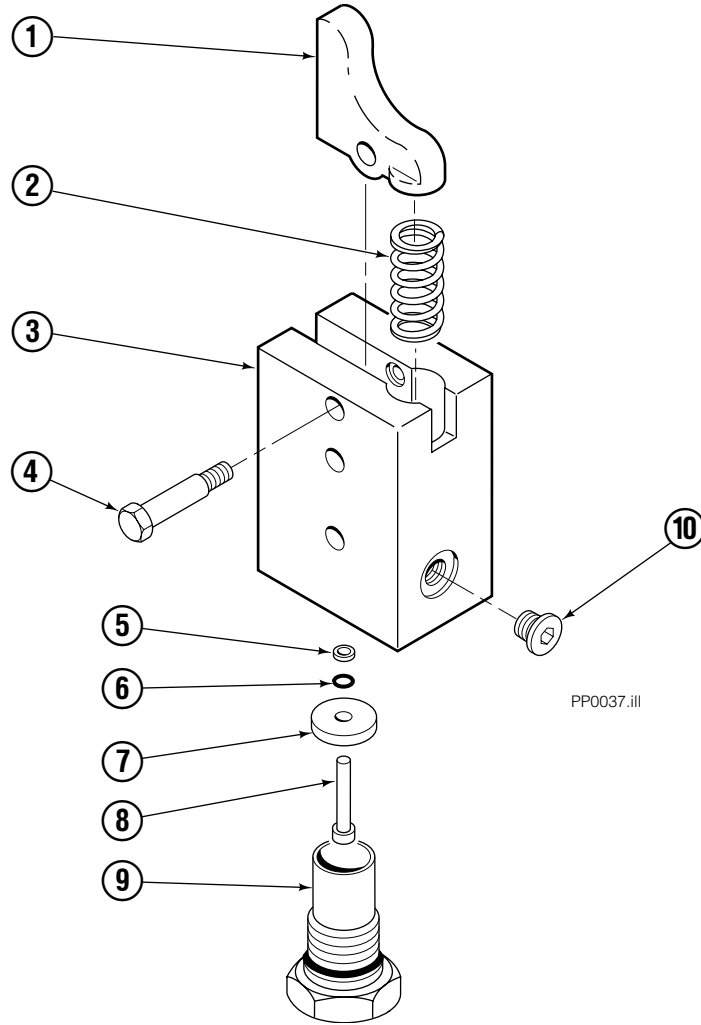

Hydraulic Stop Valve

REF	QTY	PART NO.	DESCRIPTION
		684572	Hydraulic Stop Valve
1	1	684575	Actuator
2	1	630041	Spring
3	1	684573	Body
4	1	684576	Shoulder Screw
5	1	615000	Back-up Ring
6	1	2696	O-Ring
7	1	669310	Spacer
8	1	684577	Plunger
9	1	671690	Valve Cartridge
10	1	663694	Fitting, 3