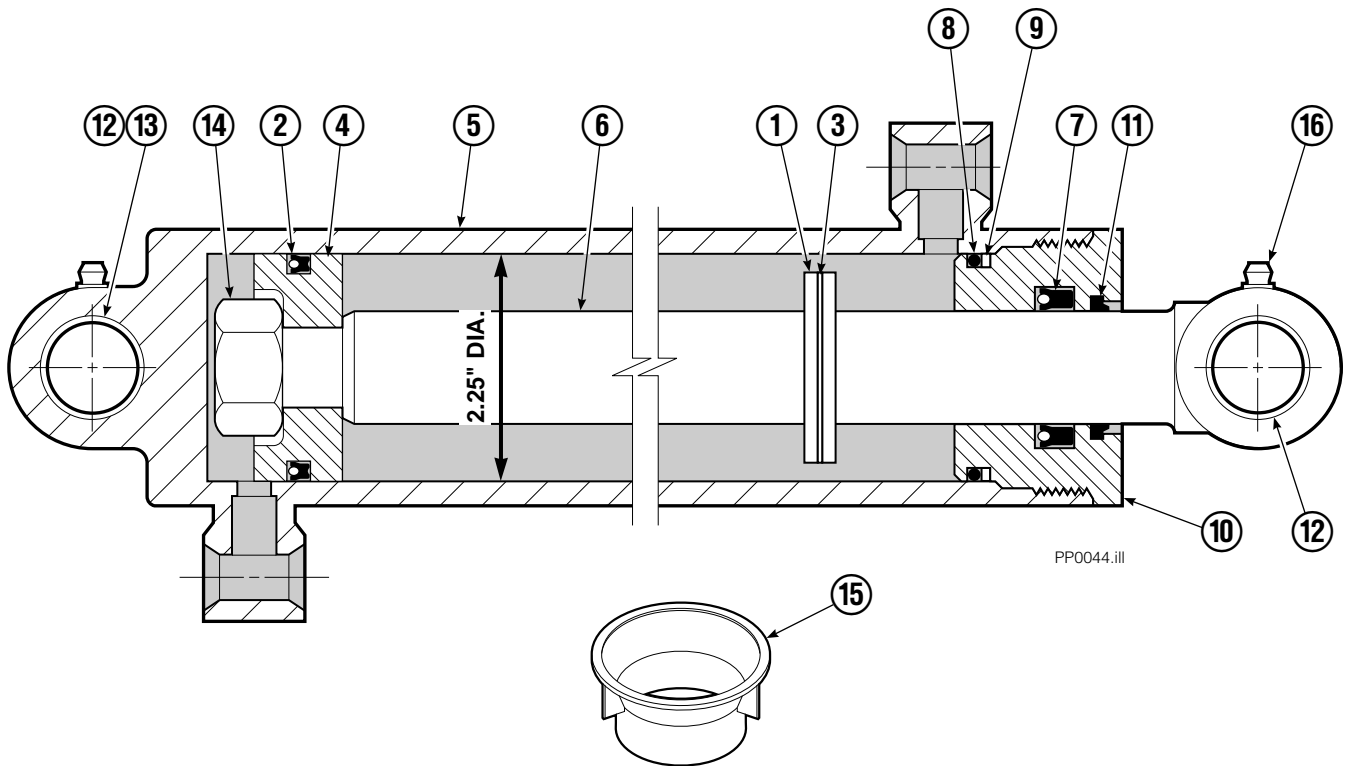

Cylinder

35E/45E			
REF	QTY	PART NO.	DESCRIPTION
		358091	Cylinder Assembly
1	1	353370	Spacer
2	1	562553	Seal ■
3	1	7348	Snap Ring
4	1	562333	Piston
5	1	364727	Shell
6	1	364715	Rod
7	1	559705	Seal ■
8	1	2787	O-Ring ■
9	1	615130	Back-Up Ring ■
10	1	558628	Retainer
11	1	636853	Wiper ■
12	4	559697	Bearing
13	1	559698	Spacer
14	1	678019	Nut
15	1	671048	Seal Loader Kit ■
16	2	7401	Grease Fitting

■ Included in Service Kit 562339.

Ref: S-8434