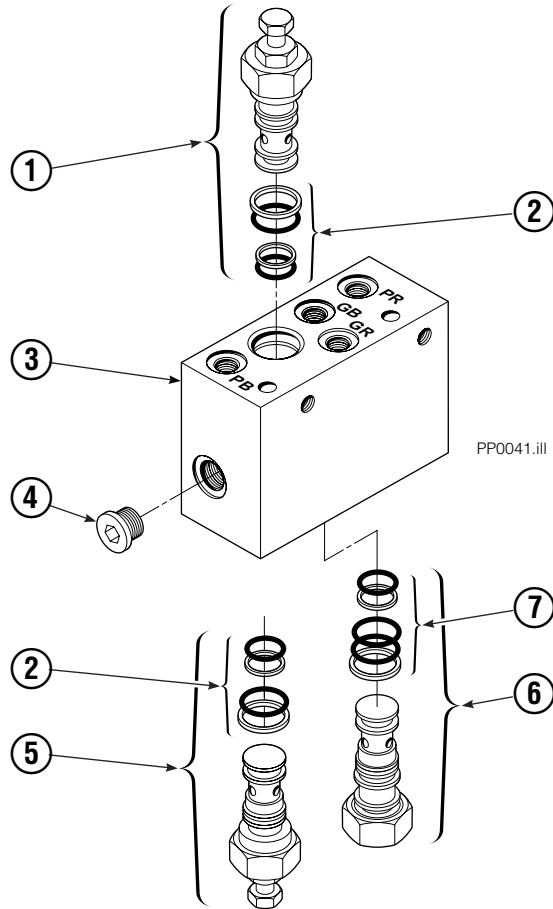

■ Included in Service Kit 562339.

Ref: S-8434

Quick-Change Lower Hook Group ITA II

35E/45E			
REF	QTY	PART NO.	DESCRIPTION
		683179	Lower Hook Group ITA II
1	2	678832	Pin
2	2	675514	Hook
3	4	683182	Capscrew
4	2	675515	Guide

Hydraulic Group

PP0036.ill

35E/45E

REF	QTY	PART NO.	DESCRIPTION
		685828	Hydraulic Group ITA II
1	1	685831	Hose
2	2	683173	Hose
3	1	2375	Fitting, 6-6
4	8	604511	Fitting, 6-6
5	1	682812	■ Valve
6	2	765329	Capscrew, M8x1.25x20-8.8
7	2	685978	Hose ITA II
8	2	684956	Cable tie
9	4	605235	Fitting 5-6
10	1	200647	Tube
11	2	604510	Plug, 6
12	1	200649	Tube
13	1	200648	Tube

■ See Valve page for parts breakdown.

Valve

Load Push/Pull

35E/45E			
REF	QTY	PART NO.	DESCRIPTION
		682812	Valve Assembly
1	1	677125	Sequence Valve (Retract)
2	2	669597	Service Kit
3	1	682813	Body
4	5	663694	Fitting, 3
5	1	677124	Sequence Valve (Extend)
6	1	659058	Gripper Check Valve
7	1	667516	Service Kit

Solenoid Adaption

Solenoid Adaption

35/45E			
REF	QTY	PART NO.	DESCRIPTION
		368006	Solenoid Adaption Group
1	1	◆	Solenoid Valve
2	1	683222	Plate
3	1	355058	■ Knob
4	2	768521	Capscrew, M6x80
5	1	356817	Tube
6	1	356818	Tube
7	1	666984	Fitting, 4-6
8	4	601676	Fitting, 6-6
9	2	2680	Fitting, 6-6
10	2	6201	Lockwasher, M6
11	1	669432	Diode
12	3	765329	Capscrew , M8x1,25x20
13	1	355500	Tube
14	1	364229	Tube
15	1	350731	▲ Cylinder
16	2	617915	Fitting, 4-4
17	4	768527	Capscrew, M8x1,25x50
18	7	6287	Lockwasher, M8
19	1	617917	Fitting, 4-4
20	2	357541	Wire
21	1	619235	Fitting
22	1	◆	Solenoid Valve
23	●	209665	Shim