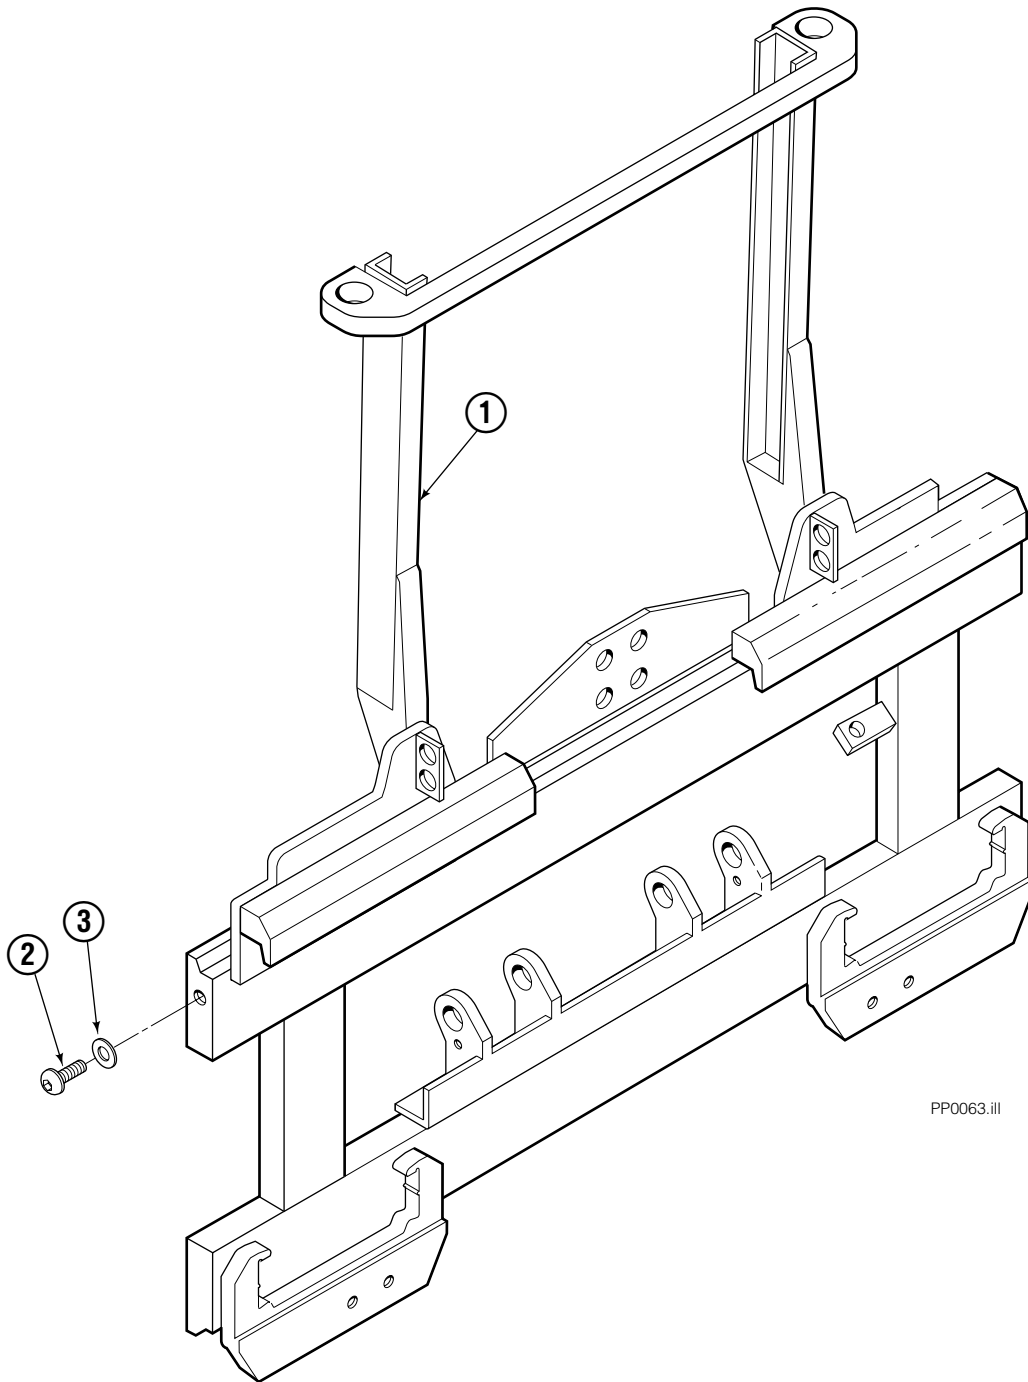

Frame Group ITA II

PP0063.iii

35E/45E			
REF	QTY	PART NO.	DESCRIPTION
		368004	Frame Group ITA II
1	1	368018	Frame
2	2	683142	Capscrew
3	2	683001	Washer