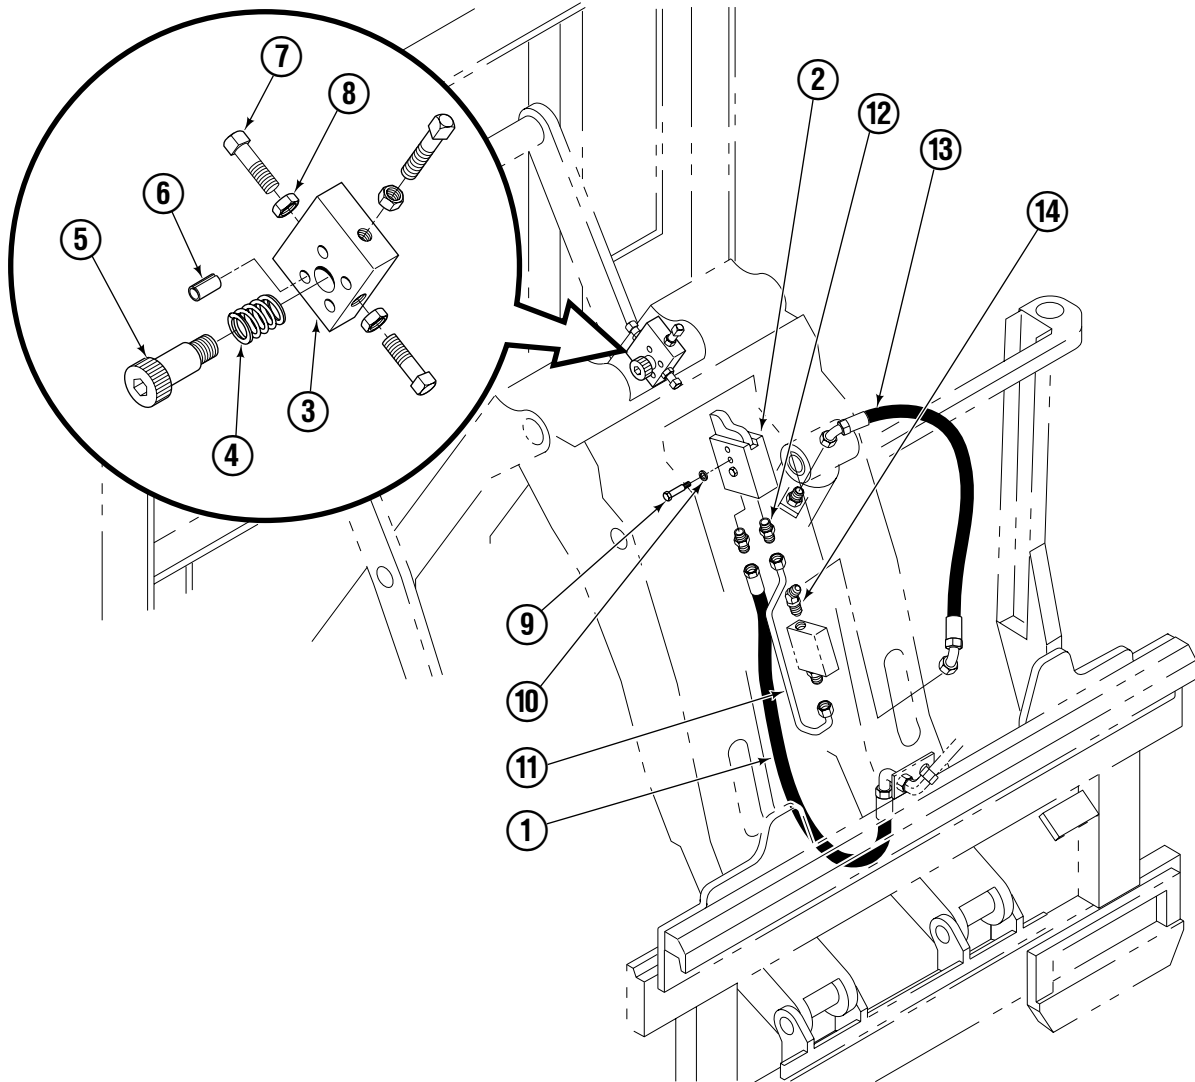

Solenoid Adaption

Solenoid Adaption

35/45E			
REF	QTY	PART NO.	DESCRIPTION
		368006	Solenoid Adaption Group
1	1	◆	Solenoid Valve
2	1	683222	Plate
3	1	355058	■ Knob
4	2	768521	Capscrew, M6x80
5	1	356817	Tube
6	1	356818	Tube
7	1	666984	Fitting, 4-6
8	4	601676	Fitting, 6-6
9	2	2680	Fitting, 6-6
10	2	6201	Lockwasher, M6
11	1	669432	Diode
12	3	765329	Capscrew , M8x1,25x20
13	1	355500	Tube
14	1	364229	Tube
15	1	350731	▲ Cylinder
16	2	617915	Fitting, 4-4
17	4	768527	Capscrew, M8x1,25x50
18	7	6287	Lockwasher, M8
19	1	617917	Fitting, 4-4
20	2	357541	Wire
21	1	619235	Fitting
22	1	◆	Solenoid Valve
23	●	209665	Shim

◆ See Coil and Solenoid Valve page for parts breakdown.

▲ See Cylinder page for parts breakdown.

■ See Control Knob page for parts breakdown.

● Quantity as needed.

Reference: 364066, SK-5396.

Hydraulic Stop Group

PP0034.ill

REF	QTY	PART NO.	DESCRIPTION
		684567	Hydraulic Stop Group – ITA II
1	1	684568	Hose – ITA II
2	1	684572	■ Valve
3	1	684578	Selector Body
4	1	684580	Spring
5	1	685659	Shoulder Bolt
6	1	769026	Roll Pin
7	3	684582	Capscrew
8	3	684583	Nut
9	2	768527	Capscrew, M8x1,25x50-8.8
10	2	6287	Lockwasher
11	1	684584	Tube
12	2	604511	Fitting, 6-6
13	1	211970	Hose
14	1	611302	Fitting, 6