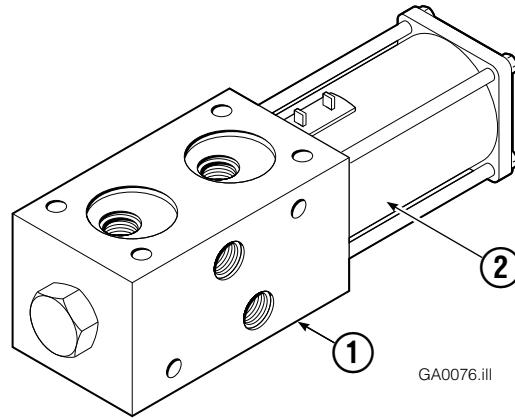

Solenoid Valves

Racine

REF	QTY	PART NO.	DESCRIPTION
1	1	614093	Solenoid Valve - 48V
2	1	665047	Coil - 48V
		685012	Service Kit