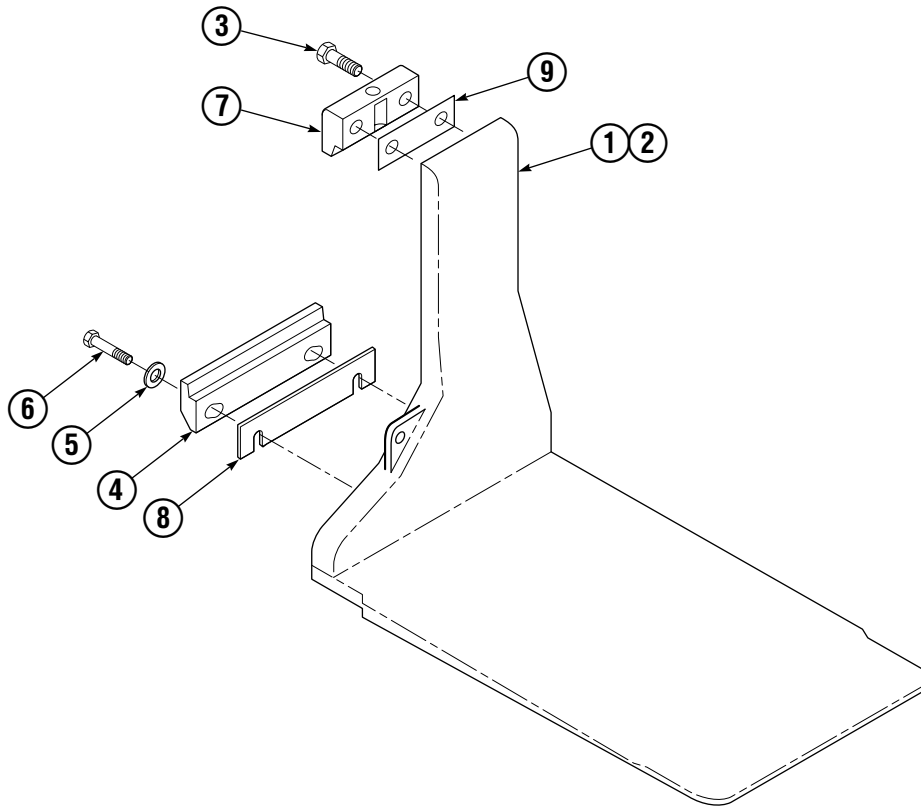

Decals

Optional Faceplate Extension

Part No. 679150
(1 Place & 1 optional)

Part No. 665595
(2 Place & 2 optional)

Part No. 656038
(6 Places)

Part No. 679059
(1 Place if equipped with Quick Change Hooks)

Nameplate

PP0060.iii

Hydraulically Adjustable Platens

Note: Usable platen lengths are determined by measuring from the faceplate (fully retracted position) to the platen tip or total platen length minus 4 1/2".

REF	QTY	PART NO.	DESCRIPTION
		375016	Platen Group
1	1	375013	Platen L. H.
2	1	375014	Platen R. H.
3	4	685534	Capscrew
4	2	682851	Lower Hook
5	4	667225	Washer
6	4	779010	Capscrew
7	2	685533	Upper Hook
8	★	206969	Shim (.030)
9	●	688379	Shim (.060)