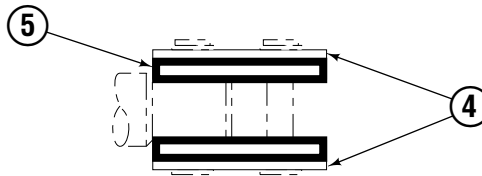

Hydraulic Adjustable Platen Cylinder

REF	QTY	PART NO.	DESCRIPTION
		350731	Cylinder Assembly
1	1	361843	Shell
2	2	361844	Rod
3	2	560306	Retainer Nut
4	2	667733	Link
5	4	667734	Side Plate
6	4	■ 683238	Nylon ring
7	4	■ 2712	O-Ring
8	6	■ 615116	Back-Up Ring
9	2	■ 560307	Rod Seal
10	2	■ 560309	Back-Up Ring
11	2	609234	Plug
12	2	560305	Retainer

■ Included in Service Kit 560308.