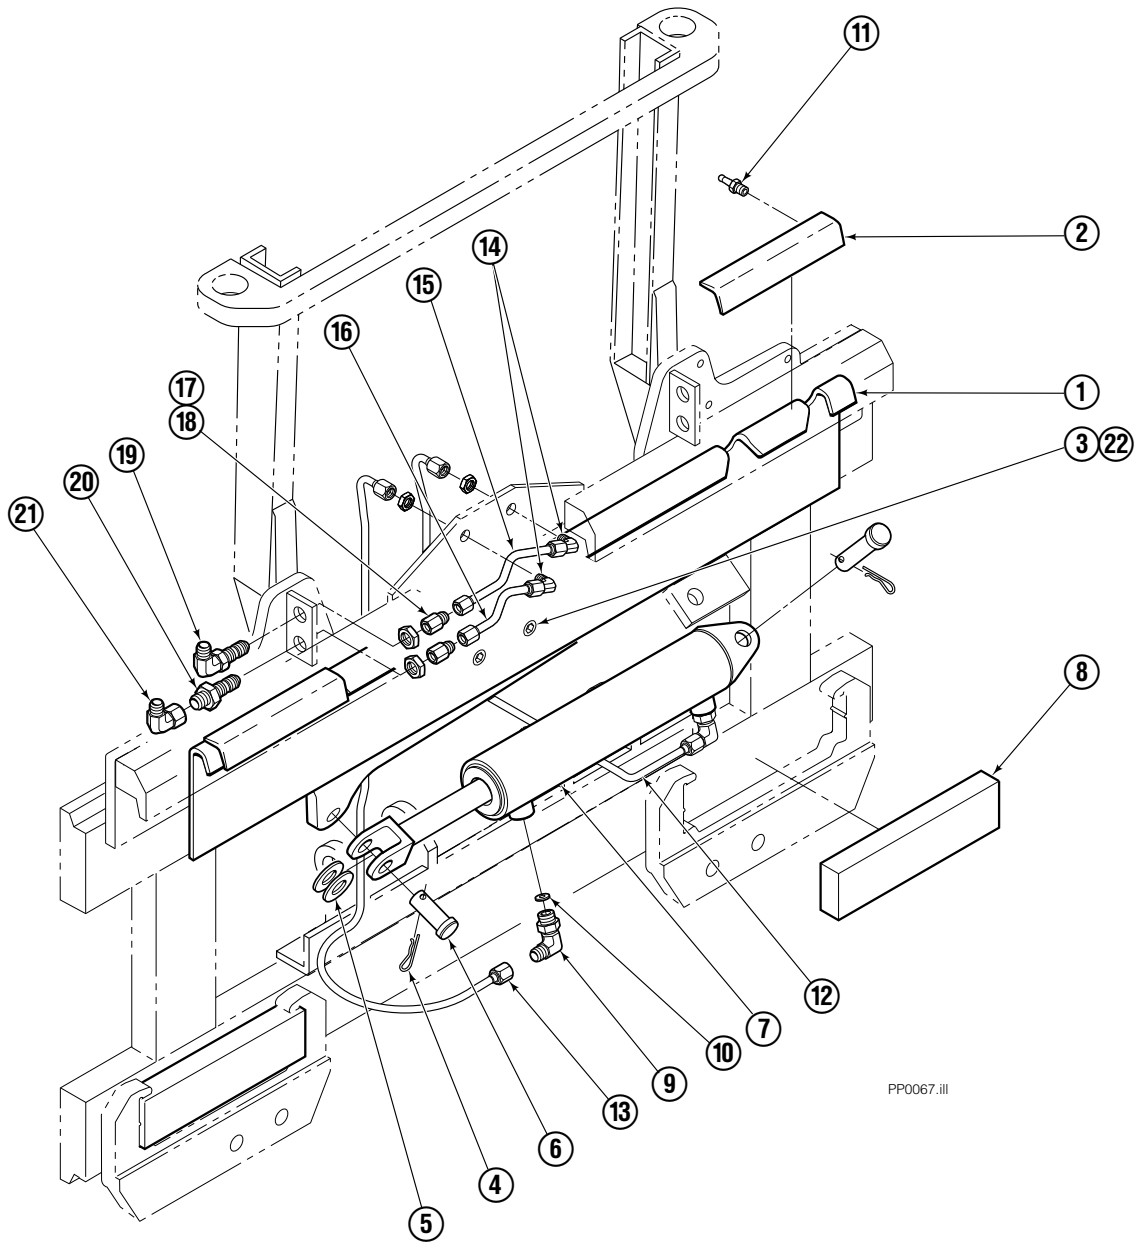

PP0060.iii

Hydraulically Adjustable Platens

Note: Usable platen lengths are determined by measuring from the faceplate (fully retracted position) to the platen tip or total platen length minus 4 1/2".

REF	QTY	PART NO.	DESCRIPTION
		375016	Platen Group
1	1	375013	Platen L. H.
2	1	375014	Platen R. H.
3	4	685534	Capscrew
4	2	682851	Lower Hook
5	4	667225	Washer
6	4	779010	Capscrew
7	2	685533	Upper Hook
8	★	206969	Shim (.030)
9	●	688379	Shim (.060)

★ As required.

● As required (2 maximum)

Ref: S-8589

Frame Group ITA II

PP0063.iii

35E/45E			
REF	QTY	PART NO.	DESCRIPTION
		368004	Frame Group ITA II
1	1	368018	Frame
2	2	683142	Capscrew
3	2	683001	Washer

S/S Mounting Group ITA II

PP0067.iii

35E/45E							
REF	QTY	PART NO.	DESCRIPTION	REF	QTY	PART NO.	DESCRIPTION
		682833	Mounting Group	12	1	686511	Tube
1	1	682554	Anchor Bracket	13	1	686512	Tube
2	2	671165	■ Bearing Segment	14	2	2451	Fitting, 4-4
3	2	768759	Setscrew	15	1	686515	Tube
4	2	6517	Cotter Pin	16	1	686516	Tube
5	2	6234	Washer	17	2	2669	Fitting, 4-6
6	2	678525	Clevis Pin	18	2	2617	Fitting, 6-6
7	1	675548	●Cylinder	19	1	2453	Fitting, 6-6
8	2	682814	Bearing	20	1	2375	Fitting, 6-6
9	2	666984	Fitting, 4-6	21	1	2680	Fitting, 6-6
10	2	675550	Washer	22	2	688387	Jam Nut
11	4	7403	■ Grease Fitting				

- Included in Bearing Service Kit 671423.
- See Cylinder page for parts breakdown.

Sideshift Cylinder

FP0079.ill

REF	QTY	PART NO.	DESCRIPTION
		675548	Cylinder Assembly
1	1	553857	Nut
■ 2	1	662452	Seal
3	1	553501	Piston
■ 4	1	636851	Wiper
■ 5	1	638247	Back-up Ring
6	1	675550	Washer (orifice .085)
7	1	675549	Shell
8	1	553449	Rod
■ 9	1	2785	O-Ring
■ 10	1	615128	Back-up Ring
11	1	553500	Retainer
12	1	553856	Retaining Ring
13	1	7202	Snap Ring
■ 14	1	641835	Seal
15	1	---	Spacer
		553861	Service Kit