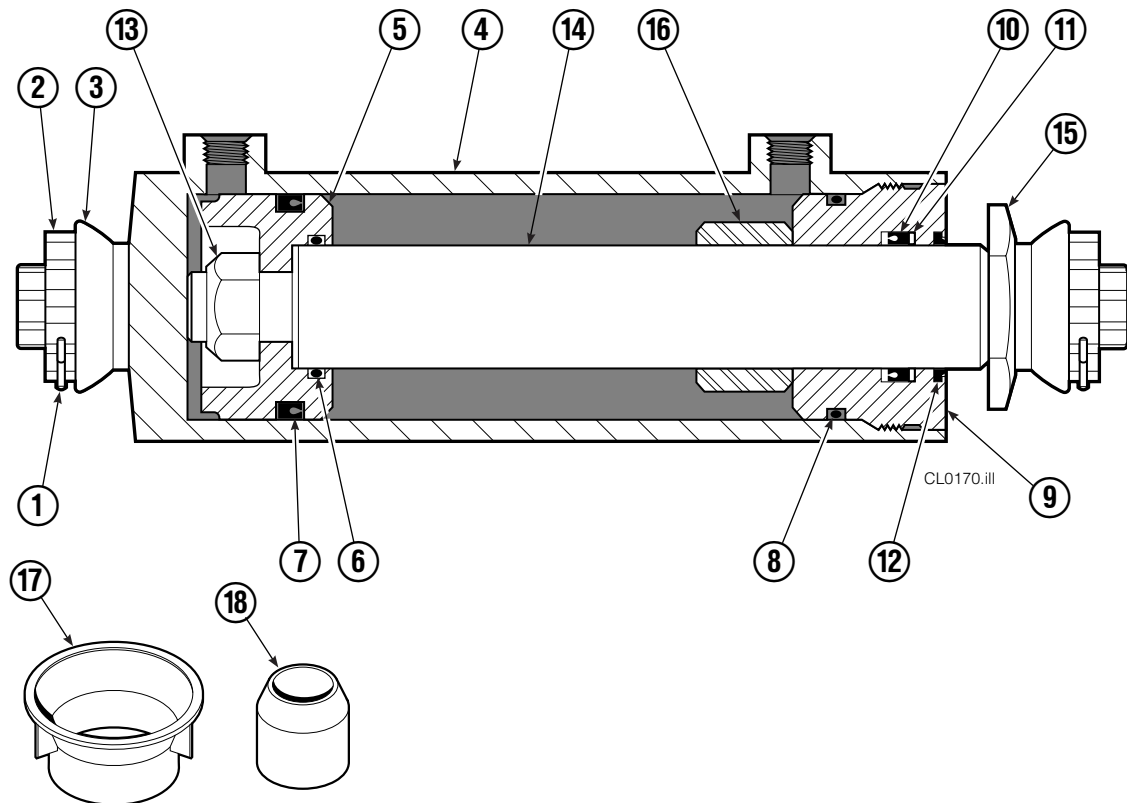

# Restrictor Fitting

REF	QTY	PART NO.	DESCRIPTION
		617487	Restrictor Assembly
1	1	617486	Tee
2	1	2698	O-Ring
3	1	11100	Setscrew
4	1	11099	Cap
5	1	5715	Jam Nut
6	1	2840	O-Ring

# Valve Assembly

REF	QTY	PART NO.	DESCRIPTION
		668861	Check Valve
1	1	667490	Special Fitting
● 2	2	2841	O-Ring
3	1	667471	Spool
4	3	609455	Fitting
5	1	668862	Valve Body
6	1	678270	Check Valve - V.P.O.
● 7	1	661347	Service Kit
8	1	604510	Fitting, 6
■ 9	1	676343	Regeneration Elimination Plug
		668864	Service Kit

# Cylinder

100C			
REF	QTY	PART NO.	DESCRIPTION
		383033	Cylinder Assembly
1	2	■ 6511	Cotter Pin
2	2	■ 667667	Retainer
3	2	■ 667668	Nut
4	1	564906	Shell
5	1	558402	Piston
6	1	✕ 2722	O-Ring
7	1	✕ 557376	Seal
8	1	✕ 2791	O-Ring
9	1	✕ 615134	Back-Up Ring
10	1	667675	Retainer
11	1	✕ 662451	Seal
12	1	✕ 638246	Nylon Ring
13	1	✕ 628047	Wiper
14	1	561012	Nut
15	1	584475	Rod
16	1	667676	Washer
17	1	829242	Spacer
18	1	✕ 671049	Seal Loader, Piston
19	1	✕ 671052	Seal Loader, Retainer
		667723	Service Kit