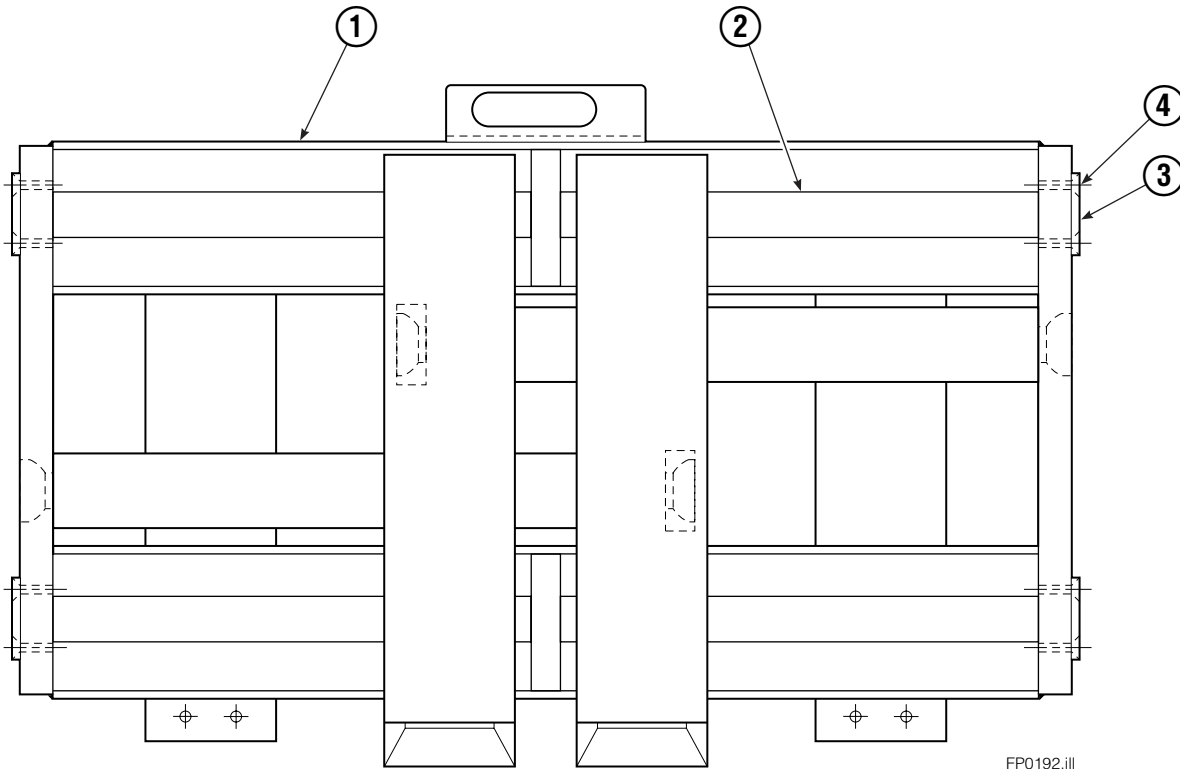

# Frame Group

FP0192.ill

REF	QTY	PART NO.	DESCRIPTION
		214711	Frame Group, 42 in. (items 1 & 2)
		214679	Retainer Group (items 3 & 4)
1	1	829119	Frame
2	2	829199	Shaft
3	4	826123	End Plates
4	8	4771	Capscrews