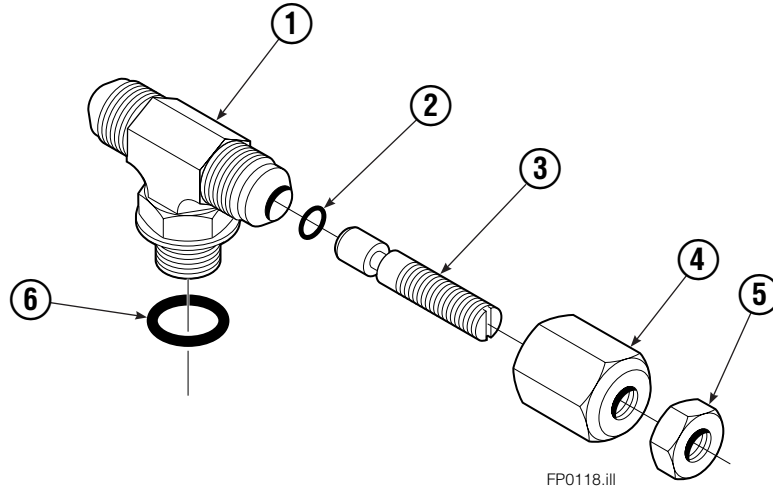

Restrictor Fitting

REF	QTY	PART NO.	DESCRIPTION
		617487	Restrictor Assembly
1	1	617486	Tee
2	1	2698	O-Ring
3	1	11100	Setscrew
4	1	11099	Cap
5	1	5715	Jam Nut
6	1	2840	O-Ring