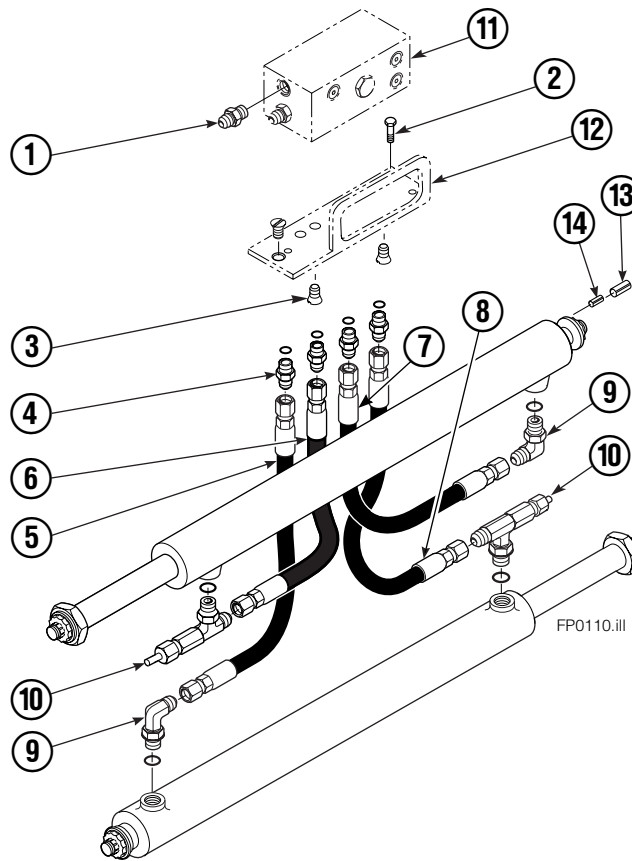

# Frame Group

FP0192.ill

REF	QTY	PART NO.	DESCRIPTION
		214711	Frame Group, 42 in. (items 1 & 2)
		214679	Retainer Group (items 3 & 4)
1	1	829119	Frame
2	2	829199	Shaft
3	4	826123	End Plates
4	8	4771	Capscrews

# Hydraulic Valve Group

REF	QTY	PART NO	DESCRIPTION
		381520	Hydraulic Valve Group ★
		384612	Hose Group ▲
1	1	601377	Fitting, 8-8
2	1	643524	Capscrew
3	3	4750	Capscrew, .375x.750
4	4	611288	Fitting, 6-8
5	1	681231	Hose
6	1	675954	Hose
7	1	675954	Hose
8	1	681231	Hose
9	2	601676	Fitting, 6-6
10	2	617487	Elbow Restrictor ●
11	1	668861	Valve Assembly ■
12	1	844137	Bracket
13	2	7961	Roll Pins
14	2	7882	Roll Pins

# Restrictor Fitting

REF	QTY	PART NO.	DESCRIPTION
		617487	Restrictor Assembly
1	1	617486	Tee
2	1	2698	O-Ring
3	1	11100	Setscrew
4	1	11099	Cap
5	1	5715	Jam Nut
6	1	2840	O-Ring

# Cylinder

100C			
REF	QTY	PART NO.	DESCRIPTION
		383033	Cylinder Assembly
1	2	■ 6511	Cotter Pin
2	2	■ 667667	Retainer
3	2	■ 667668	Nut
4	1	564906	Shell
5	1	558402	Piston
6	1	✕ 2722	O-Ring
7	1	✕ 557376	Seal
8	1	✕ 2791	O-Ring
9	1	✕ 615134	Back-Up Ring
10	1	667675	Retainer
11	1	✕ 662451	Seal
12	1	✕ 638246	Nylon Ring
13	1	✕ 628047	Wiper
14	1	561012	Nut
15	1	584475	Rod
16	1	667676	Washer
17	1	829242	Spacer
18	1	✕ 671049	Seal Loader, Piston
19	1	✕ 671052	Seal Loader, Retainer
		667723	Service Kit