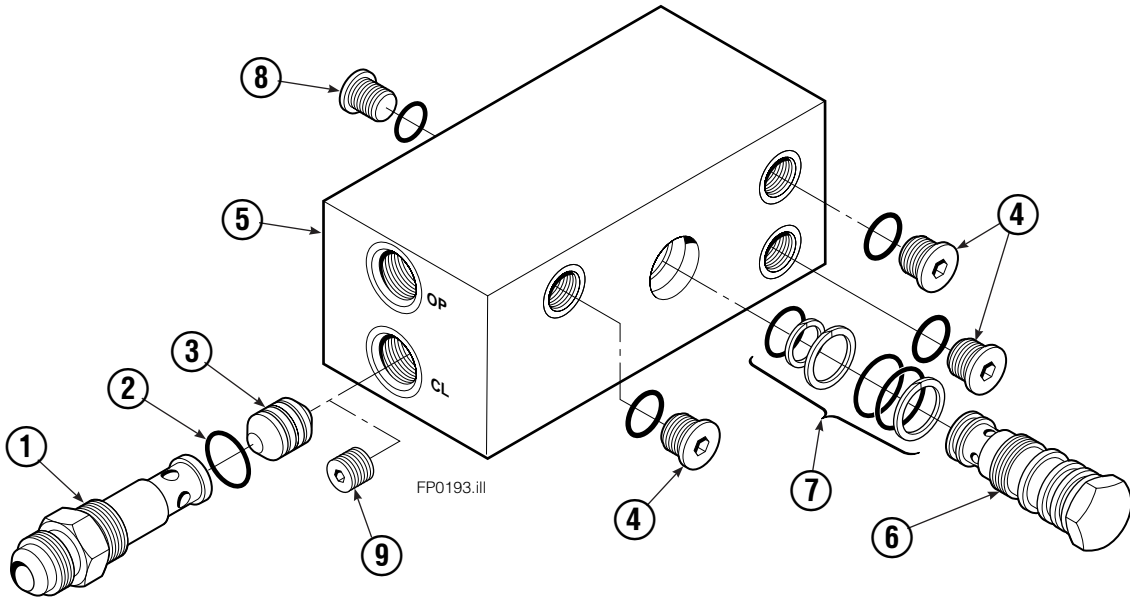

Valve Assembly

REF	QTY	PART NO.	DESCRIPTION
		668861	Check Valve
1	1	667490	Special Fitting
● 2	2	2841	O-Ring
3	1	667471	Spool
4	3	609455	Fitting
5	1	668862	Valve Body
6	1	678270	Check Valve - V.P.O.
● 7	1	661347	Service Kit
8	1	604510	Fitting, 6
■ 9	1	676343	Regeneration Elimination Plug
		668864	Service Kit

- Included in Service Kit 668864.
- For eliminating regeneration circuit only.
  (See Technical Bulletin Number 121)