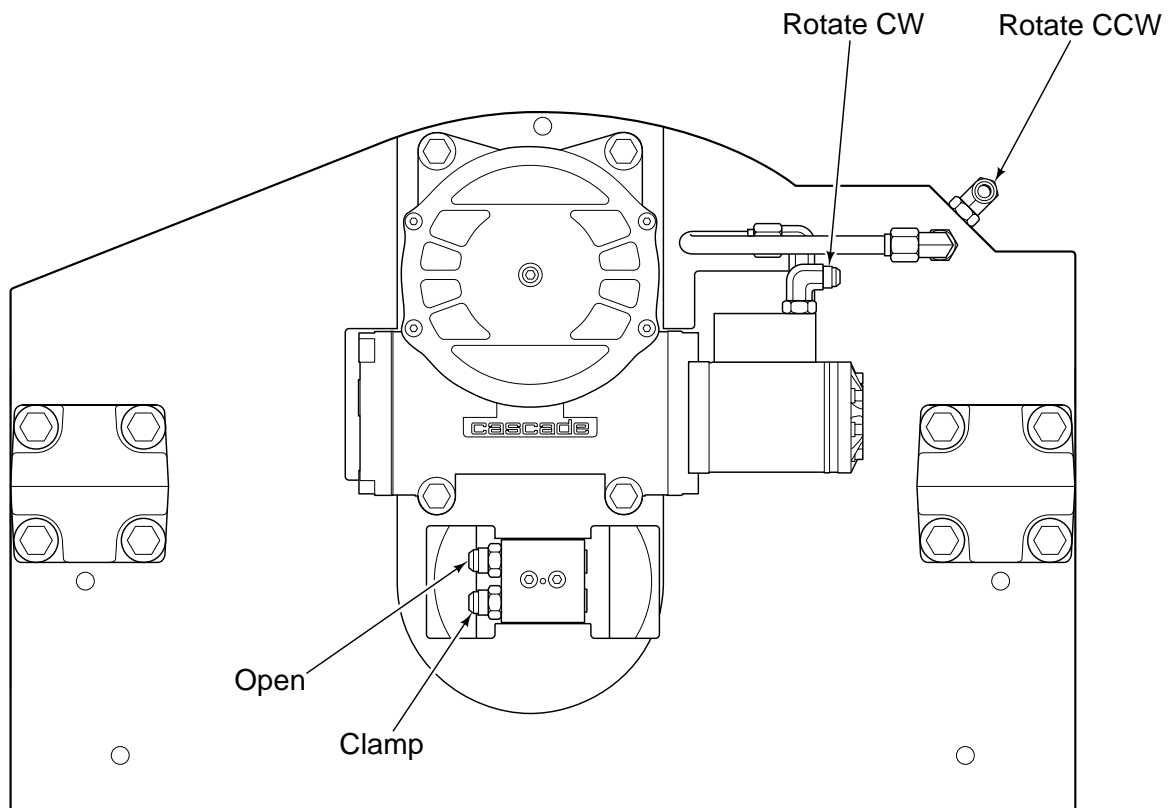

Installation & Operation

40D Rotator (SELP-22809) with Hold Down and 180° Stop

This sheet describes the hydraulic connections required to properly install this unit. Operation of attachment functions is also described.

Hydraulic Hook-up

RR0274.ill

Part No. 6025605

cascade®
corporation

For Technical Support . . .

Call: 1-800-227-2233

OR

Write: Cascade Corporation, P.O. Box 20187, Portland, OR 97294

To Order Parts . . .

Call: 1-888-227-2233

OR

Write: Cascade Corporation, 2501 Sheridan Ave., Springfield, OH 45505