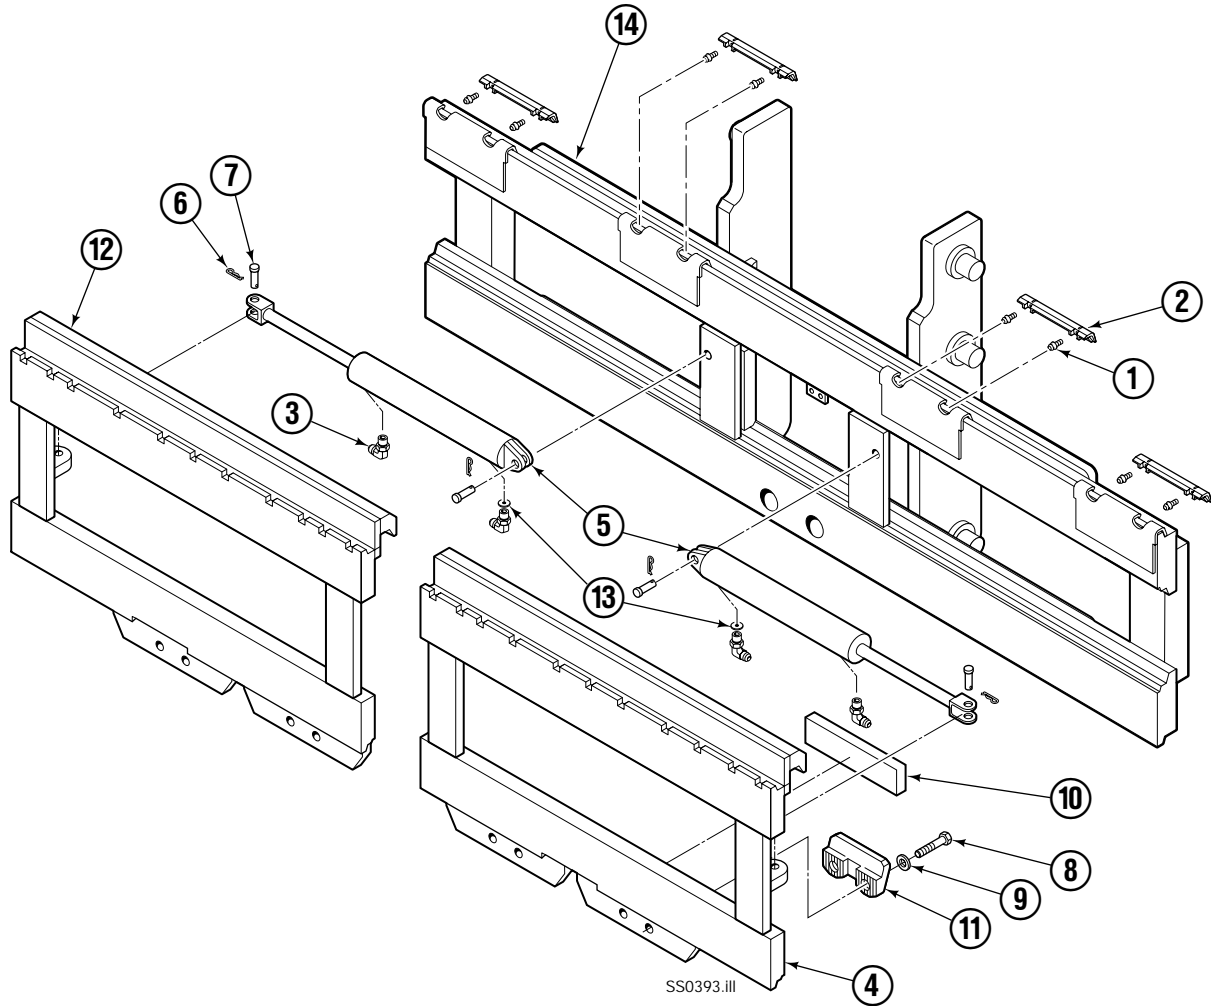

Parts Manual

Model Double-Wide Sideshifter

Serial Number 55D-SW-043

cascade[®]

For Technical Assistance and to Order Parts . . .

Call: 1-800-CASCADE or 503-669-6300

OR

Write: Cascade Corporation, P.O. Box 20187, Portland, OR 97294-0187

Sideshifter/Integral Carriage

SS0393.ill

55D							
REF	QTY	PART NO.	DESCRIPTION	REF	QTY	PART NO.	DESCRIPTION
		391291	Sideshifter Group	8	8	779010	Capscrew, M16x35 ▲
1	8	7403	Grease Fitting	9	8	667225	Washer ▲
2	4	204137	Upper Bearing, Bronze	10	4	682814	Lower Bearing
3	4	601676	Fitting-90, 6-6	11	4	679360	Lower Hook
4	1	391805	L.H. Faceplate ■	12	1	391804	R.H. Faceplate ■
5	2	391794	Cylinder Assembly ●	13	2	675550	Washer, Restrictor
6	4	672726	Cotter Pin	14	1	391294	Integral Carriage Weldment★
7	4	678525	Clevis Pin				