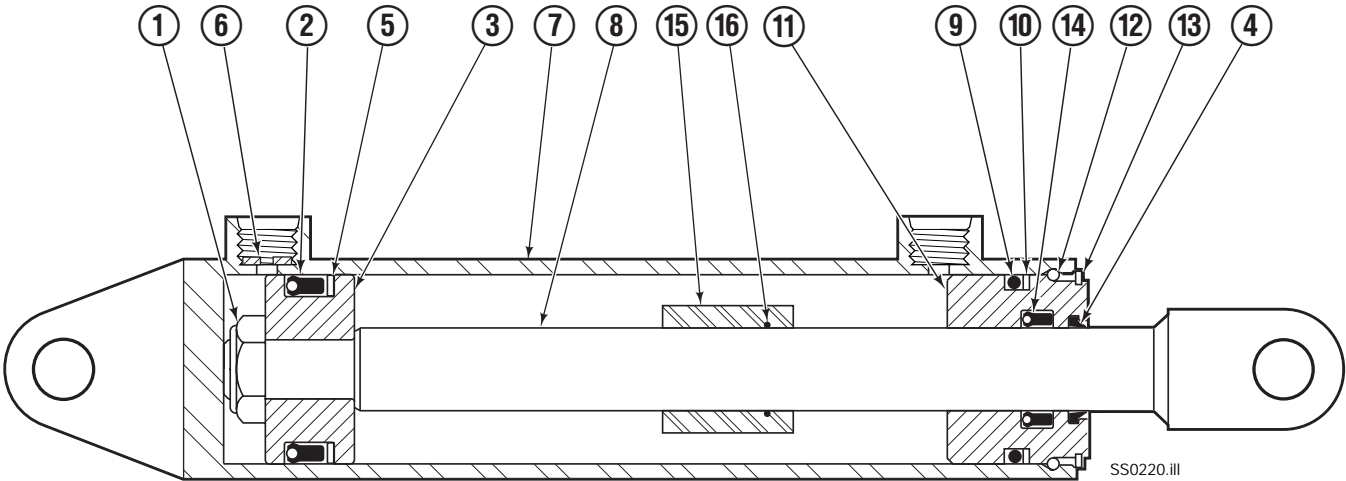

Sideshifter/Integral Carriage

SS0393.ill

55D							
REF	QTY	PART NO.	DESCRIPTION	REF	QTY	PART NO.	DESCRIPTION
		391291	Sideshifter Group	8	8	779010	Capscrew, M16x35 ▲
1	8	7403	Grease Fitting	9	8	667225	Washer ▲
2	4	204137	Upper Bearing, Bronze	10	4	682814	Lower Bearing
3	4	601676	Fitting-90, 6-6	11	4	679360	Lower Hook
4	1	391805	L.H. Faceplate ■	12	1	391804	R.H. Faceplate ■
5	2	391794	Cylinder Assembly ●	13	2	675550	Washer, Restrictor
6	4	672726	Cotter Pin	14	1	391294	Integral Carriage Weldment★
7	4	678525	Clevis Pin				

■ If the faceplate needs replacing, your best value is to order the complete sideshifter assembly.

● See Cylinder page for parts Breakdown

▲ Lower Hook Group 683178

★ Not included in sideshifter Group.

Reference: S-8816, S-8817, S-8356

Sideshift Cylinder

SS0220.III

REF	QTY	PART NO.	DESCRIPTION
		391794	Cylinder Assembly
1	1	553857	Nut
2	1	553501	Piston
■ 3	1	662452	Seal
■ 4	1	636851	Wiper
■ 5	1	638247	Back-up Ring
6	1	675550	Washer, Restrictor
7	1	391800	Shell
8	1	391852	Rod
■ 9	1	2785	O-Ring
■ 10	1	615128	Back-up Ring
11	1	553500	Retainer
12	1	553856	Retaining Ring
13	1	7202	Snap Ring
■ 14	1	641835	Seal
15	1	—	Spacer
		553861	Service Kit