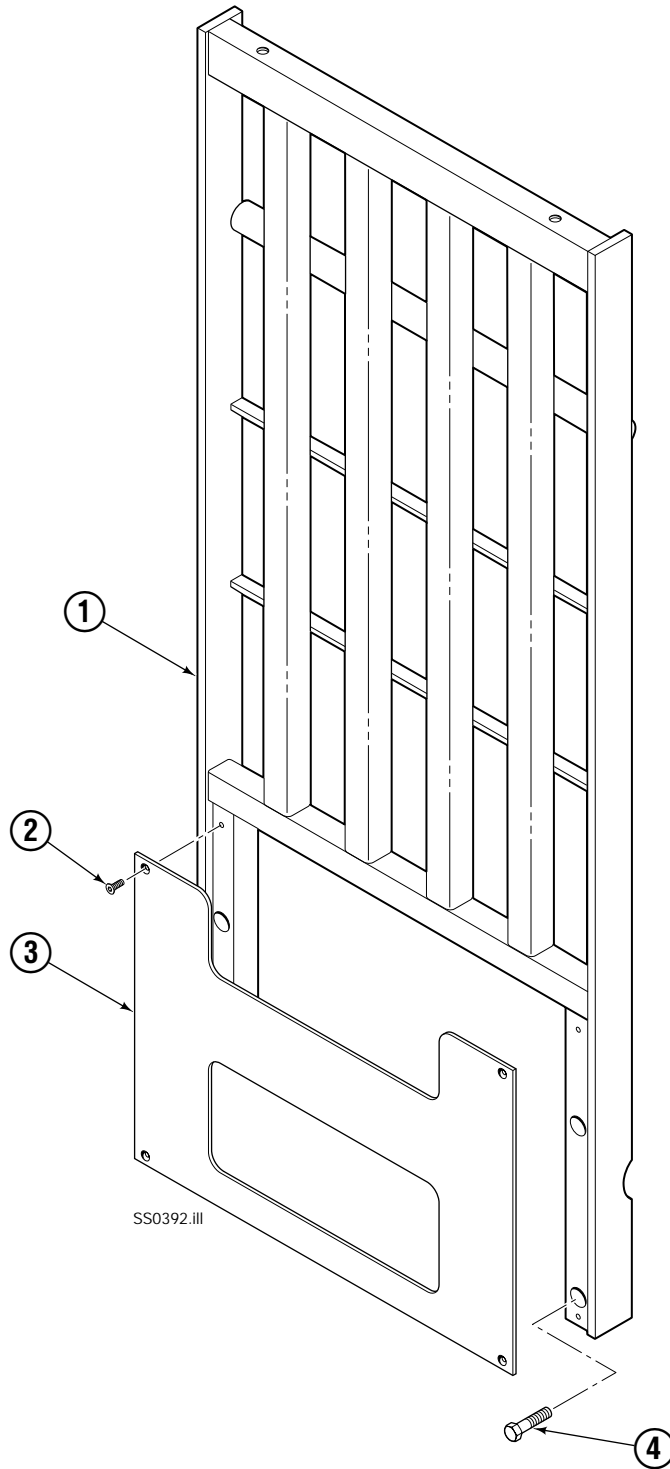

Sideshifter/Integral Carriage

SS0393.ill

55D							
REF	QTY	PART NO.	DESCRIPTION	REF	QTY	PART NO.	DESCRIPTION
		391291	Sideshifter Group	8	8	779010	Capscrew, M16x35 ▲
1	8	7403	Grease Fitting	9	8	667225	Washer ▲
2	4	204137	Upper Bearing, Bronze	10	4	682814	Lower Bearing
3	4	601676	Fitting-90, 6-6	11	4	679360	Lower Hook
4	1	391805	L.H. Faceplate ■	12	1	391804	R.H. Faceplate ■
5	2	391794	Cylinder Assembly ●	13	2	675550	Washer, Restrictor
6	4	672726	Cotter Pin	14	1	391294	Integral Carriage Weldment★
7	4	678525	Clevis Pin				

■ If the faceplate needs replacing, your best value is to order the complete sideshifter assembly.

● See Cylinder page for parts Breakdown

▲ Lower Hook Group 683178

★ Not included in sideshifter Group.

Reference: S-8816, S-8817, S-8356

Sideshift Cylinder

SS0220.III

REF	QTY	PART NO.	DESCRIPTION
		391794	Cylinder Assembly
1	1	553857	Nut
2	1	553501	Piston
■ 3	1	662452	Seal
■ 4	1	636851	Wiper
■ 5	1	638247	Back-up Ring
6	1	675550	Washer, Restrictor
7	1	391800	Shell
8	1	391852	Rod
■ 9	1	2785	O-Ring
■ 10	1	615128	Back-up Ring
11	1	553500	Retainer
12	1	553856	Retaining Ring
13	1	7202	Snap Ring
■ 14	1	641835	Seal
15	1	—	Spacer
		553861	Service Kit

■ Included in Service Kit 553861.

Reference: S-8813, S-8815.

Backrest Group

55D			
REF	QTY	PART NO.	DESCRIPTION
		391295	Backrest Group
1	1	391717	Backrest
2	4	686415	Capscrew, .312 UNC x .75, GR8
3	1	389966	Cover Plate
4	4	4740	Capscrew, .50 UNC x1.75, GR8