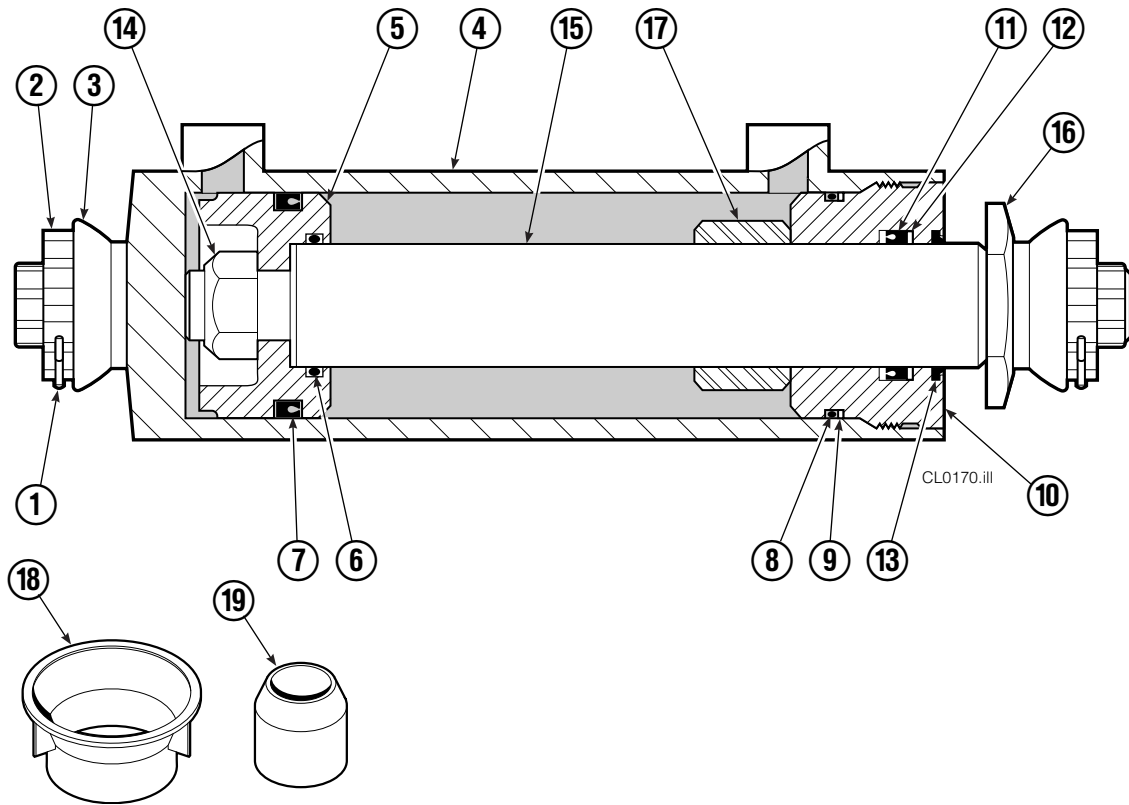

Reference: Hydraulic Group 381520
 Hose Group 384642
 Cylinder 384150
 Common Parts 381515

Hydraulic Valve Group

REF	QTY	PART NO	DESCRIPTION
		381520	Hydraulic Valve Group ★
		384642	Hose Group ▲
1	1	601377	Fitting, 8-8
2	1	643524	Capscrew
3	3	4750	Capscrew, .375x.750
4	4	611288	Fitting, 6-8
5	1	675057	Hose
6	1	201264	Hose
7	1	201264	Hose
8	1	675057	Hose
9	2	601676	Fitting-90, 6-6
10	2	617487	Elbow Restrictor ●
11	1	668861	Valve Assembly ■
12	1	844137	Bracket
13	2	7961	Roll Pins
14	2	7882	Roll Pins

★ Includes items 1-4 & 9-12 only.

▲ Includes items 5-8 only.

● See Restrictor Fitting page for parts breakdown.

■ See Valve Assembly page for parts breakdown.

Reference: S-8704

Restrictor Fitting

REF	QTY	PART NO.	DESCRIPTION
		617487	Restrictor Assembly
1	1	617486	Tee
2	1	2698	O-Ring
3	1	11100	Setscrew
4	1	11099	Cap
5	1	5715	Jam Nut
6	1	2840	O-Ring

Valve Assembly

REF	QTY	PART NO.	DESCRIPTION
		668861	Check Valve
1	1	667490	Special Fitting
● 2	2	2841	O-Ring
3	1	667471	Spool
4	3	609455	Fitting
5	1	668862	Valve Body
6	1	678270	Check Valve - V.P.O.
● 7	1	661347	Service Kit
8	1	604510	Fitting, 6
■ 9	1	676343	Regeneration Elimination Plug
		668864	Service Kit

- Included in Service Kit 668864.
- For eliminating regeneration circuit only.
(See Technical Bulletin Number 121)

Cylinder

150C			
REF	QTY	PART NO.	DESCRIPTION
		384150	Cylinder Assembly
1	2	■ 6511	Cotter Pin
2	2	■ 667667	Retainer
3	2	■ 667668	Nut
4	1	584428	Shell
5	1	558402	Piston
6	1	✕ 2722	O-Ring
7	1	✕ 557376	Seal
8	1	✕ 2791	O-Ring
9	1	✕ 615134	Back-Up Ring
10	1	667675	Retainer
11	1	✕ 662451	Seal
12	1	✕ 638246	Nylon Ring
13	1	✕ 628047	Wiper
14	1	561012	Nut
15	1	564954	Rod
16	1	667676	Washer
17	1	829238	Spacer
18	1	✕ 671049	Seal Loader, Piston
19	1	✕ 671052	Seal Loader, Retainer
		667723	Service Kit