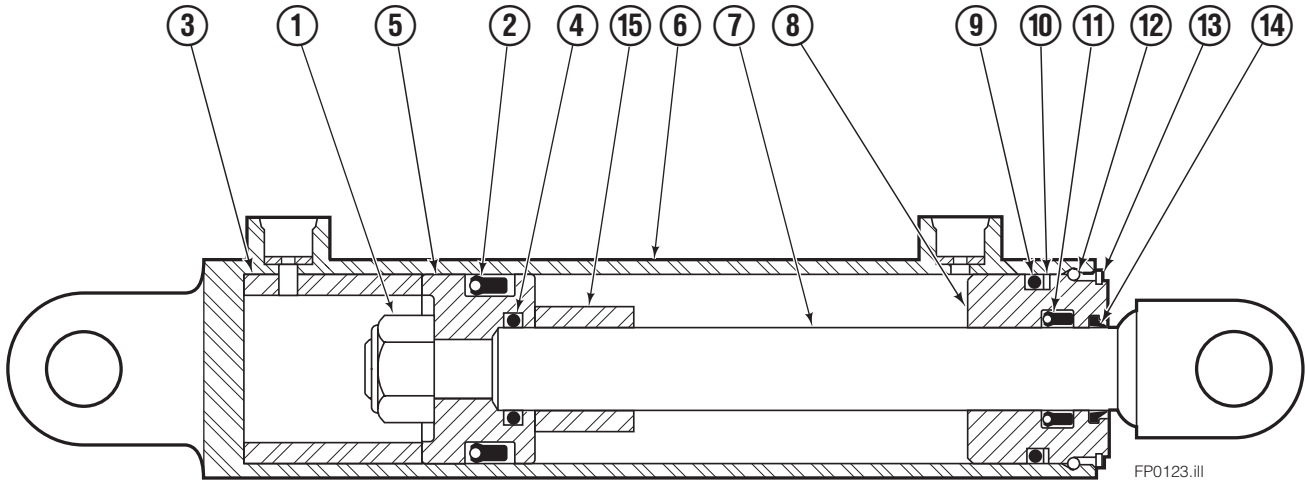

✕ Included in Service Kit.

■ Included in Nut Service Kit 668925.

Ref: S-5564, S-5565

Common Parts Group

120/150C			
REF	QTY	PART NO.	DESCRIPTION
		381515	Common Parts Group
1	2	676650	Bearing - Lower
2	1	686243	Cylinder Assembly ▲
3	1	841031	Anchor Bracket Weldment
4	2	672018	Bearing Segment - Upper
5	2	686217	Cotter Pin
6	1	686214	Pin - Clevis
7	1	686215	Pin - Clevis

▲ See Sideshift Cylinder page for parts breakdown.

Sideshift Cylinder

REF	QTY	PART NO.	DESCRIPTION
		686243	Cylinder Assembly
1	1	561012	Nut
■ 2	1	662457	Seal
3	1	564562	Spacer – Head
■ 4	1	2718	O-Ring
5	1	561427	Piston
6	1	561422	Shell
7	1	561422	Rod
8	1	561428	Retainer
■ 9	1	2791	O-Ring
■ 10	1	615134	Back-up Ring
■ 11	1	662449	Seal
12	1	561429	Retaining Ring
13	1	7215	Snap Ring
■ 14	1	626468	Wiper
15	1	---	Spacer – Rod
		561430	Service Kit