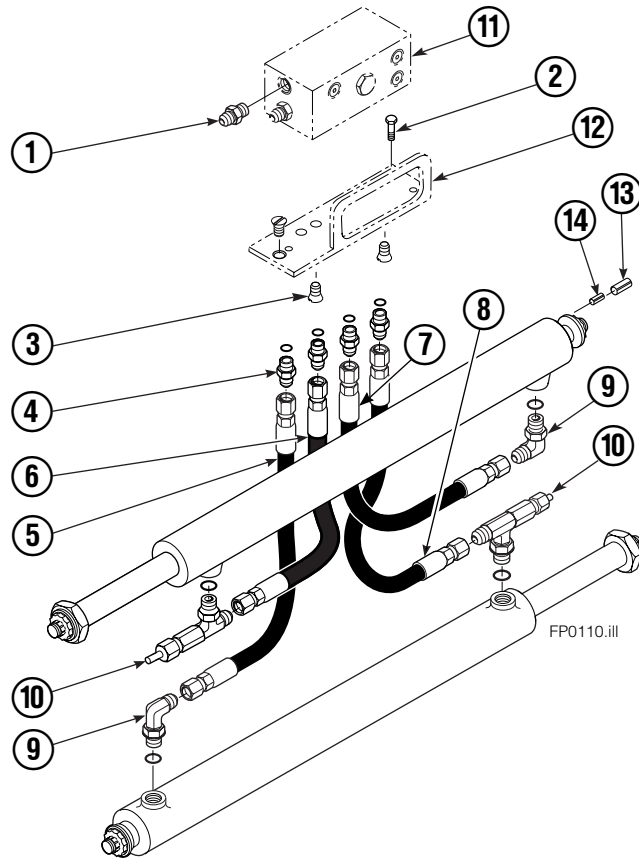

Reference: Hydraulic Group 381520
 Hose Group 384642
 Cylinder 384150
 Common Parts 381515

Hydraulic Valve Group

REF	QTY	PART NO	DESCRIPTION
		381520	Hydraulic Valve Group ★
		384642	Hose Group ▲
1	1	601377	Fitting, 8-8
2	1	643524	Capscrew
3	3	4750	Capscrew, .375x.750
4	4	611288	Fitting, 6-8
5	1	675057	Hose
6	1	201264	Hose
7	1	201264	Hose
8	1	675057	Hose
9	2	601676	Fitting-90, 6-6
10	2	617487	Elbow Restrictor ●
11	1	668861	Valve Assembly ■
12	1	844137	Bracket
13	2	7961	Roll Pins
14	2	7882	Roll Pins

★ Includes items 1-4 & 9-12 only.

▲ Includes items 5-8 only.

● See Restrictor Fitting page for parts breakdown.

■ See Valve Assembly page for parts breakdown.

Reference: S-8704

Restrictor Fitting

REF	QTY	PART NO.	DESCRIPTION
		617487	Restrictor Assembly
1	1	617486	Tee
2	1	2698	O-Ring
3	1	11100	Setscrew
4	1	11099	Cap
5	1	5715	Jam Nut
6	1	2840	O-Ring

Valve Assembly

REF	QTY	PART NO.	DESCRIPTION
		668861	Check Valve
1	1	667490	Special Fitting
● 2	2	2841	O-Ring
3	1	667471	Spool
4	3	609455	Fitting
5	1	668862	Valve Body
6	1	678270	Check Valve - V.P.O.
● 7	1	661347	Service Kit
8	1	604510	Fitting, 6
■ 9	1	676343	Regeneration Elimination Plug
		668864	Service Kit

- Included in Service Kit 668864.
- For eliminating regeneration circuit only.
(See Technical Bulletin Number 121)

Cylinder

150C			
REF	QTY	PART NO.	DESCRIPTION
		384150	Cylinder Assembly
1	2	■ 6511	Cotter Pin
2	2	■ 667667	Retainer
3	2	■ 667668	Nut
4	1	584428	Shell
5	1	558402	Piston
6	1	✕ 2722	O-Ring
7	1	✕ 557376	Seal
8	1	✕ 2791	O-Ring
9	1	✕ 615134	Back-Up Ring
10	1	667675	Retainer
11	1	✕ 662451	Seal
12	1	✕ 638246	Nylon Ring
13	1	✕ 628047	Wiper
14	1	561012	Nut
15	1	564954	Rod
16	1	667676	Washer
17	1	829238	Spacer
18	1	✕ 671049	Seal Loader, Piston
19	1	✕ 671052	Seal Loader, Retainer
		667723	Service Kit