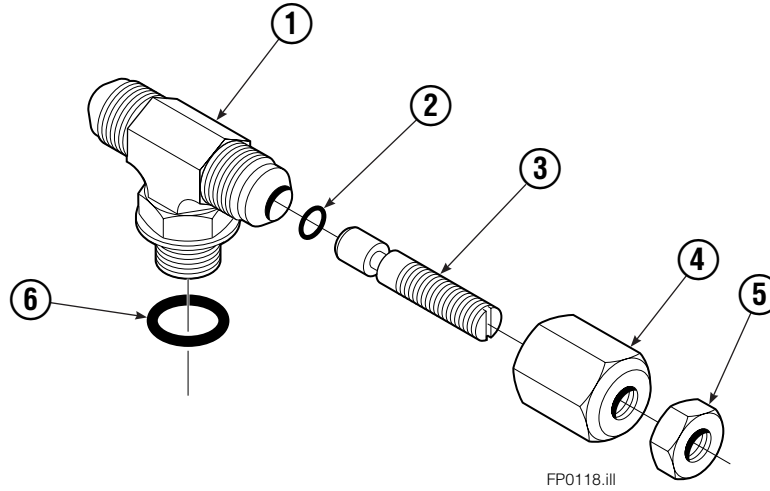

Reference: Hydraulic Group 381520
 Hose Group 384642
 Cylinder 384150
 Common Parts 381515

Hydraulic Valve Group

REF	QTY	PART NO	DESCRIPTION
		381520	Hydraulic Valve Group ★
		384642	Hose Group ▲
1	1	601377	Fitting, 8-8
2	1	643524	Capscrew
3	3	4750	Capscrew, .375x.750
4	4	611288	Fitting, 6-8
5	1	675057	Hose
6	1	201264	Hose
7	1	201264	Hose
8	1	675057	Hose
9	2	601676	Fitting-90, 6-6
10	2	617487	Elbow Restrictor ●
11	1	668861	Valve Assembly ■
12	1	844137	Bracket
13	2	7961	Roll Pins
14	2	7882	Roll Pins

★ Includes items 1-4 & 9-12 only.

▲ Includes items 5-8 only.

● See Restrictor Fitting page for parts breakdown.

■ See Valve Assembly page for parts breakdown.

Reference: S-8704

Restrictor Fitting

REF	QTY	PART NO.	DESCRIPTION
		617487	Restrictor Assembly
1	1	617486	Tee
2	1	2698	O-Ring
3	1	11100	Setscrew
4	1	11099	Cap
5	1	5715	Jam Nut
6	1	2840	O-Ring

Valve Assembly

REF	QTY	PART NO.	DESCRIPTION
		668861	Check Valve
1	1	667490	Special Fitting
● 2	2	2841	O-Ring
3	1	667471	Spool
4	3	609455	Fitting
5	1	668862	Valve Body
6	1	678270	Check Valve - V.P.O.
● 7	1	661347	Service Kit
8	1	604510	Fitting, 6
■ 9	1	676343	Regeneration Elimination Plug
		668864	Service Kit

- Included in Service Kit 668864.
- For eliminating regeneration circuit only.
(See Technical Bulletin Number 121)

Cylinder

150C			
REF	QTY	PART NO.	DESCRIPTION
		384150	Cylinder Assembly
1	2	■ 6511	Cotter Pin
2	2	■ 667667	Retainer
3	2	■ 667668	Nut
4	1	584428	Shell
5	1	558402	Piston
6	1	✕ 2722	O-Ring
7	1	✕ 557376	Seal
8	1	✕ 2791	O-Ring
9	1	✕ 615134	Back-Up Ring
10	1	667675	Retainer
11	1	✕ 662451	Seal
12	1	✕ 638246	Nylon Ring
13	1	✕ 628047	Wiper
14	1	561012	Nut
15	1	564954	Rod
16	1	667676	Washer
17	1	829238	Spacer
18	1	✕ 671049	Seal Loader, Piston
19	1	✕ 671052	Seal Loader, Retainer
		667723	Service Kit