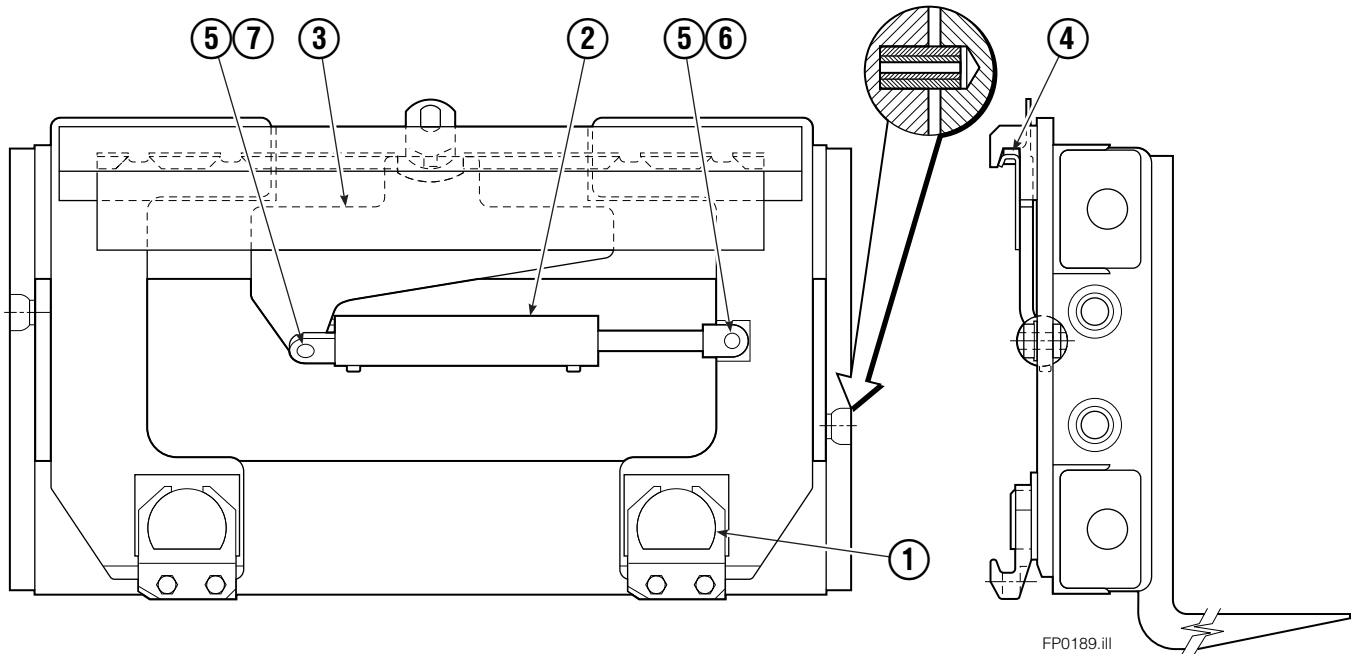

Common Parts Group

120/150C			
REF	QTY	PART NO.	DESCRIPTION
		381515	Common Parts Group
1	2	676650	Bearing - Lower
2	1	686243	Cylinder Assembly ▲
3	1	841031	Anchor Bracket Weldment
4	2	672018	Bearing Segment - Upper
5	2	686217	Cotter Pin
6	1	686214	Pin - Clevis
7	1	686215	Pin - Clevis

▲ See Sideshift Cylinder page for parts breakdown.