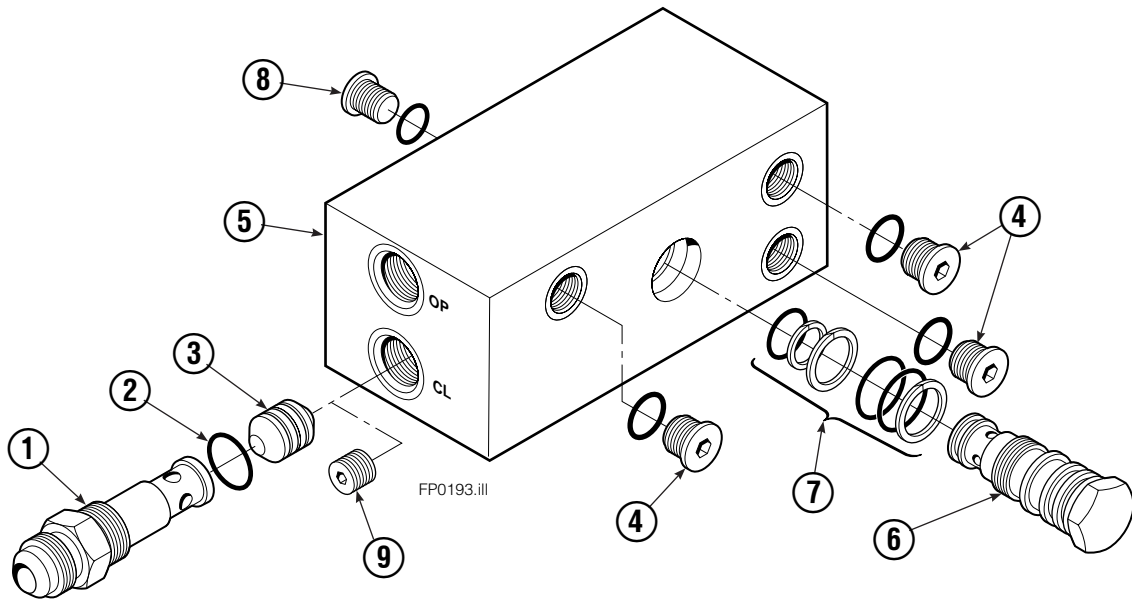

Reference: Hydraulic Group 381520
 Hose Group 384642
 Cylinder 384150
 Common Parts 381515

Hydraulic Valve Group

REF	QTY	PART NO	DESCRIPTION
		381520	Hydraulic Valve Group ★
		384642	Hose Group ▲
1	1	601377	Fitting, 8-8
2	1	643524	Capscrew
3	3	4750	Capscrew, .375x.750
4	4	611288	Fitting, 6-8
5	1	675057	Hose
6	1	201264	Hose
7	1	201264	Hose
8	1	675057	Hose
9	2	601676	Fitting-90, 6-6
10	2	617487	Elbow Restrictor ●
11	1	668861	Valve Assembly ■
12	1	844137	Bracket
13	2	7961	Roll Pins
14	2	7882	Roll Pins

★ Includes items 1-4 & 9-12 only.

▲ Includes items 5-8 only.

● See Restrictor Fitting page for parts breakdown.

■ See Valve Assembly page for parts breakdown.

Reference: S-8704

Restrictor Fitting

REF	QTY	PART NO.	DESCRIPTION
		617487	Restrictor Assembly
1	1	617486	Tee
2	1	2698	O-Ring
3	1	11100	Setscrew
4	1	11099	Cap
5	1	5715	Jam Nut
6	1	2840	O-Ring

Valve Assembly

REF	QTY	PART NO.	DESCRIPTION
		668861	Check Valve
1	1	667490	Special Fitting
● 2	2	2841	O-Ring
3	1	667471	Spool
4	3	609455	Fitting
5	1	668862	Valve Body
6	1	678270	Check Valve - V.P.O.
● 7	1	661347	Service Kit
8	1	604510	Fitting, 6
■ 9	1	676343	Regeneration Elimination Plug
		668864	Service Kit

- Included in Service Kit 668864.
- For eliminating regeneration circuit only.
(See Technical Bulletin Number 121)

Cylinder

150C			
REF	QTY	PART NO.	DESCRIPTION
		384150	Cylinder Assembly
1	2	■ 6511	Cotter Pin
2	2	■ 667667	Retainer
3	2	■ 667668	Nut
4	1	584428	Shell
5	1	558402	Piston
6	1	✕ 2722	O-Ring
7	1	✕ 557376	Seal
8	1	✕ 2791	O-Ring
9	1	✕ 615134	Back-Up Ring
10	1	667675	Retainer
11	1	✕ 662451	Seal
12	1	✕ 638246	Nylon Ring
13	1	✕ 628047	Wiper
14	1	561012	Nut
15	1	564954	Rod
16	1	667676	Washer
17	1	829238	Spacer
18	1	✕ 671049	Seal Loader, Piston
19	1	✕ 671052	Seal Loader, Retainer
		667723	Service Kit