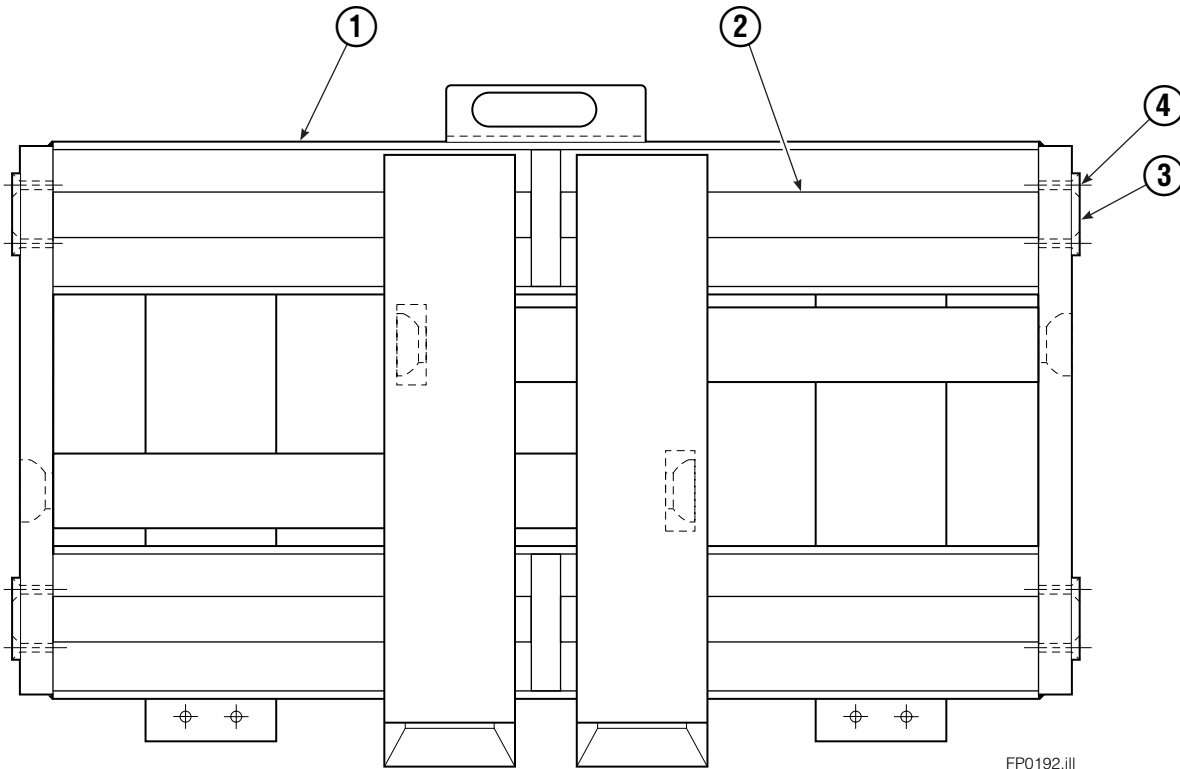

Frame Group

FP0192.iii

REF	QTY	PART NO.	DESCRIPTION
		214479	Frame Group, 72 in. (items 1 & 2)
		214444	Retainer Group (items 3 & 4)
1	1	393352	Frame
2	2	830837	Shaft
3	4	830774	End Plates
4	8	4771	Capscrews

Reference: Hydraulic Group 381520
Hose Group 384642
Cylinder 384150
Common Parts 381515