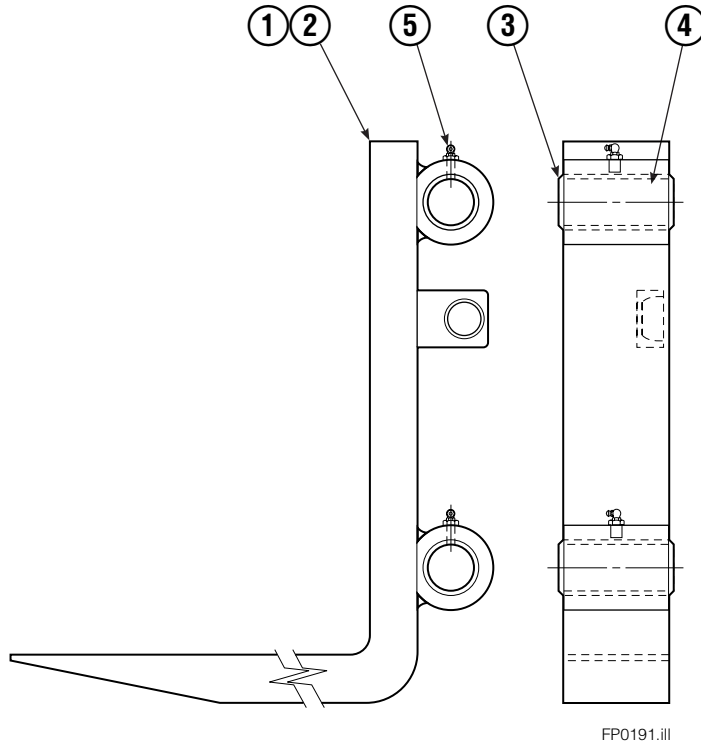

Fork Group

REF	QTY	PART NO.	DESCRIPTION
		214467	Fork Group
1	1	840214	Fork, L.H.
2	1	840209	Fork, R.H.
3	8	7223	Retaining Ring
4	4	828468	Bushing
5	4	828471	Lube Fitting