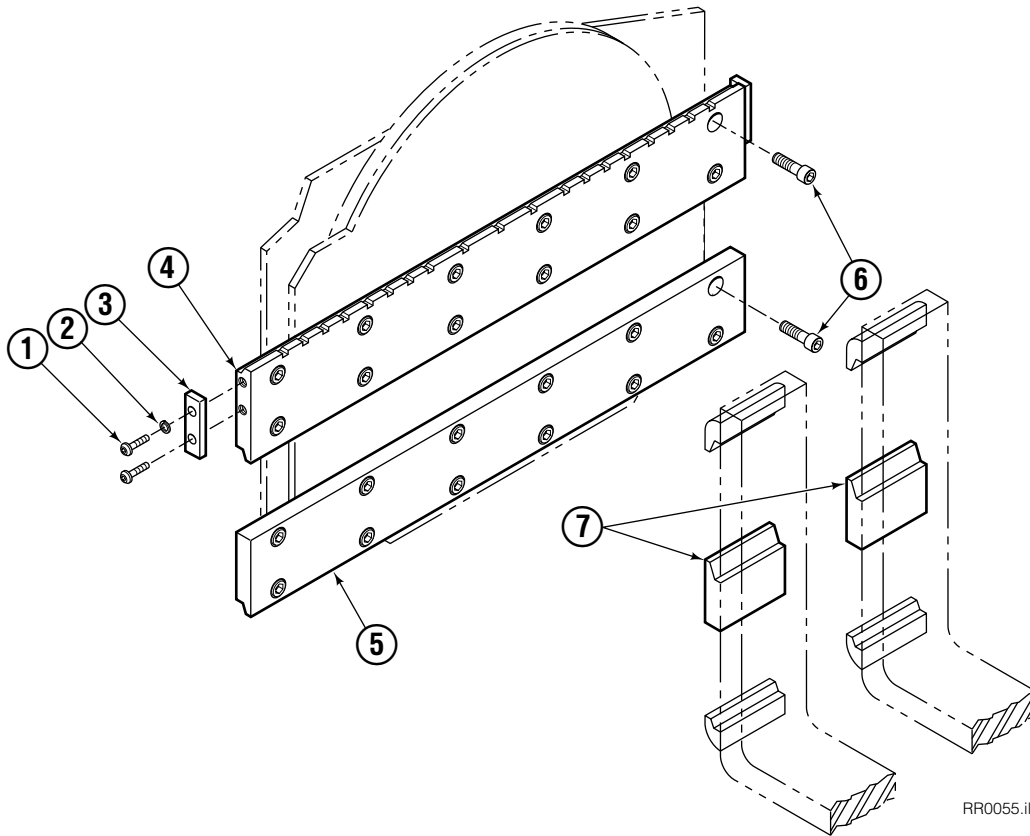

Cascade provides service replacement parts for the listed parts only. Due to cost, if others parts need replacement, the complete drive motor should be replaced.

- See Nameplate under valve for correct part number of Gerotor Set and Flange.
- Compatible with water glycol based hydraulic fluids.

Check Valve

REF	QTY	PART NO.	DESCRIPTION
		670561	Check Valve Assembly
1	1	670583	Body
2	2	656223	Seal Kit
3	2	665097	Check Valve

Fork Bar Group

RR0055.iii

150D			
REF	QTY	PART NO.	DESCRIPTION
		206783	Fork Bar Group
1	4	4880	Capscrew, .50 x 1.00
2	4	6290	Lockwasher, .50
3	2	622148	Keeper
4	1	681242	Upper Bar
5	1	681245	Lower Bar
6	24	681249	Capscrew, .75 x 2.00
7	2	633671	Hook