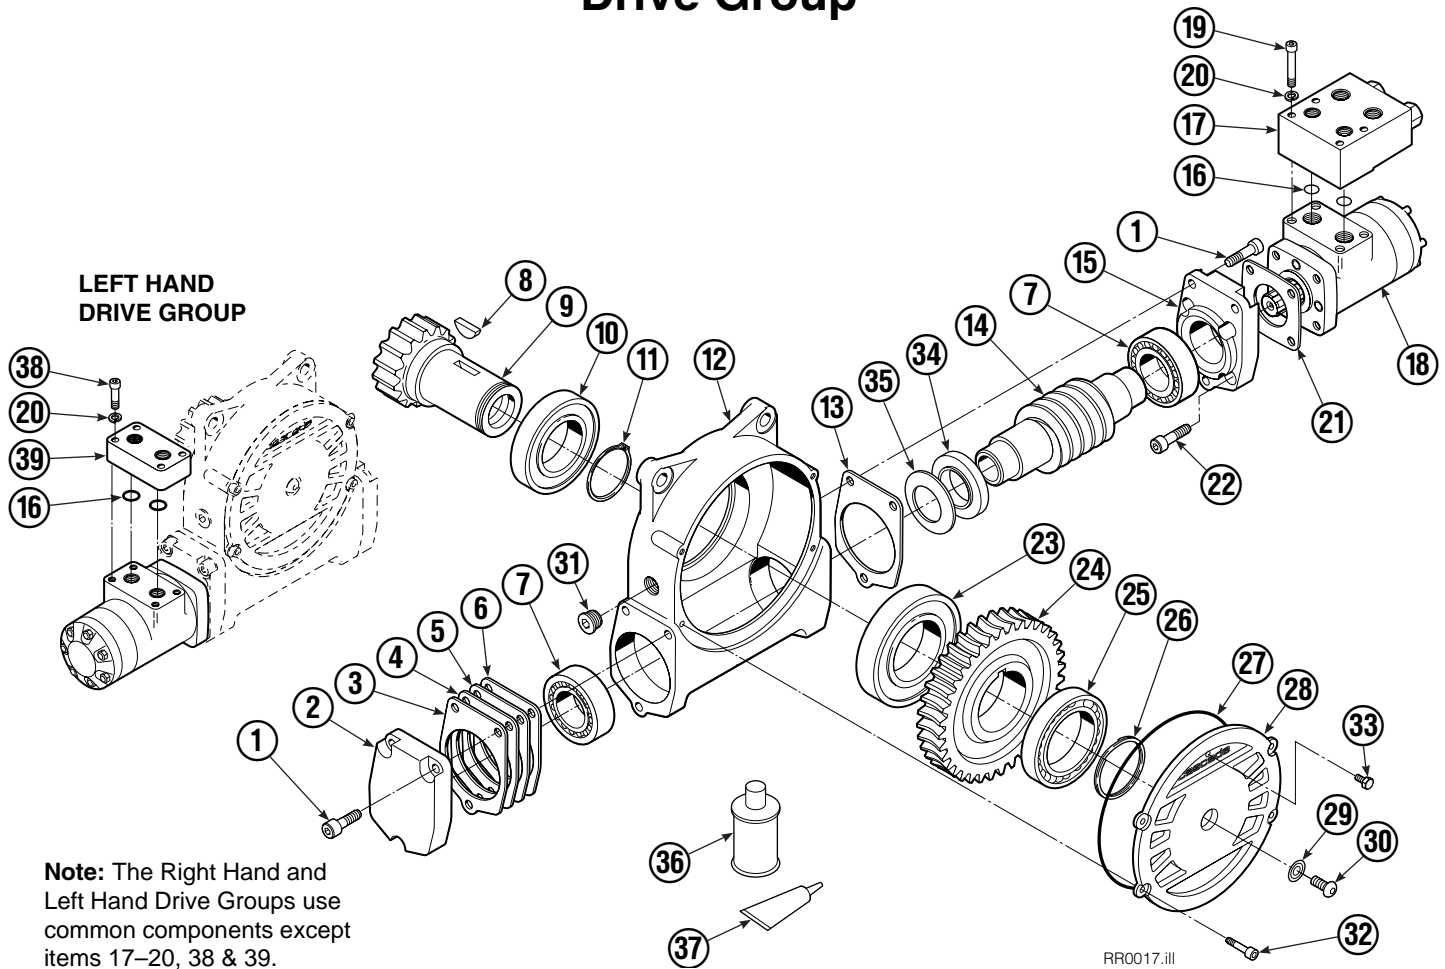

Drive Group

Note: The Right Hand and Left Hand Drive Groups use common components except items 17–20, 38 & 39.

REF	QTY	PART NO.	DESCRIPTION	REF	QTY	PART NO.	DESCRIPTION
		670558	Drive Group – R.H.	21	1	670575	Gasket
		670562	Drive Group – L.H.	22	4	4468	Capscrew, 3/8 NC x .75 GR8
	■	673896	Drive Box Service Kit – R.H.	23	1	670580	Bearing
	■	673867	Drive Box Service Kit – L.H.	24	1	676448	Worm Gear
1	6	607071	Capscrew, 7/16 NC x 1.0 GR8	25	1	670581	Bearing
2	1	676855	Cover	26	1	7214	Snap Ring
3	●	674513	Shim – .005" (blue)	27	1	643423	O-Ring
4	●	670574	Shim – .010" (brown)	28	1	670567	Cover
5	●	671757	Shim – .015" (pink)	29	1	603680	Seal
6	●	671758	Shim – .020" (yellow)	30	1	4874	Capscrew, 3/8 NC x .50 GR8
7	2	670579	Bearing	31	1	6609	Plug
8	1	670582	Key	32	4	671535	Capscrew, 5/16 NC x .75
9	1	670559	Pinion	33	1	644010	Relief Fitting
10	1	670560	Bearing	34	1	672448	Washer
11	1	3160	Snap Ring	35	1	672449	Washer Spring
12	1	670565	Housing	36	1	656300	Gear Box Lube - 48 oz.
13	1	686465	Gasket	37	1	668184	Sealant
14	1	676447	Worm	38	4	607054	Capscrew, 5/16 NC x .75 GR8
15	1	670570	Adapter	39	1	670563	Manifold – L.H. Drive only
16	2	2705	Seal			670578	Shim Service Kit (items 4,5,6 & 37)
◆17	1	670561	Check Valve – R.H. only			671583	Bearing Service Kit (items 23 & 37)
◆18	1	206392	Drive Motor			671584	Bearing Service Kit (items 4–7)
19	4	607060	Capscrew, 5/16 NC x 2.00 GR8			676449	Service Kit, (items 4–6,14,24, & 37)
20	4	6444	Lockwasher			206394	Drive Motor Kit (items 4,16,18,21 & 37)

- Includes all items except 17–20, 38 & 39.
- Quantity as required.
- See Drive Motor page for parts breakdown.