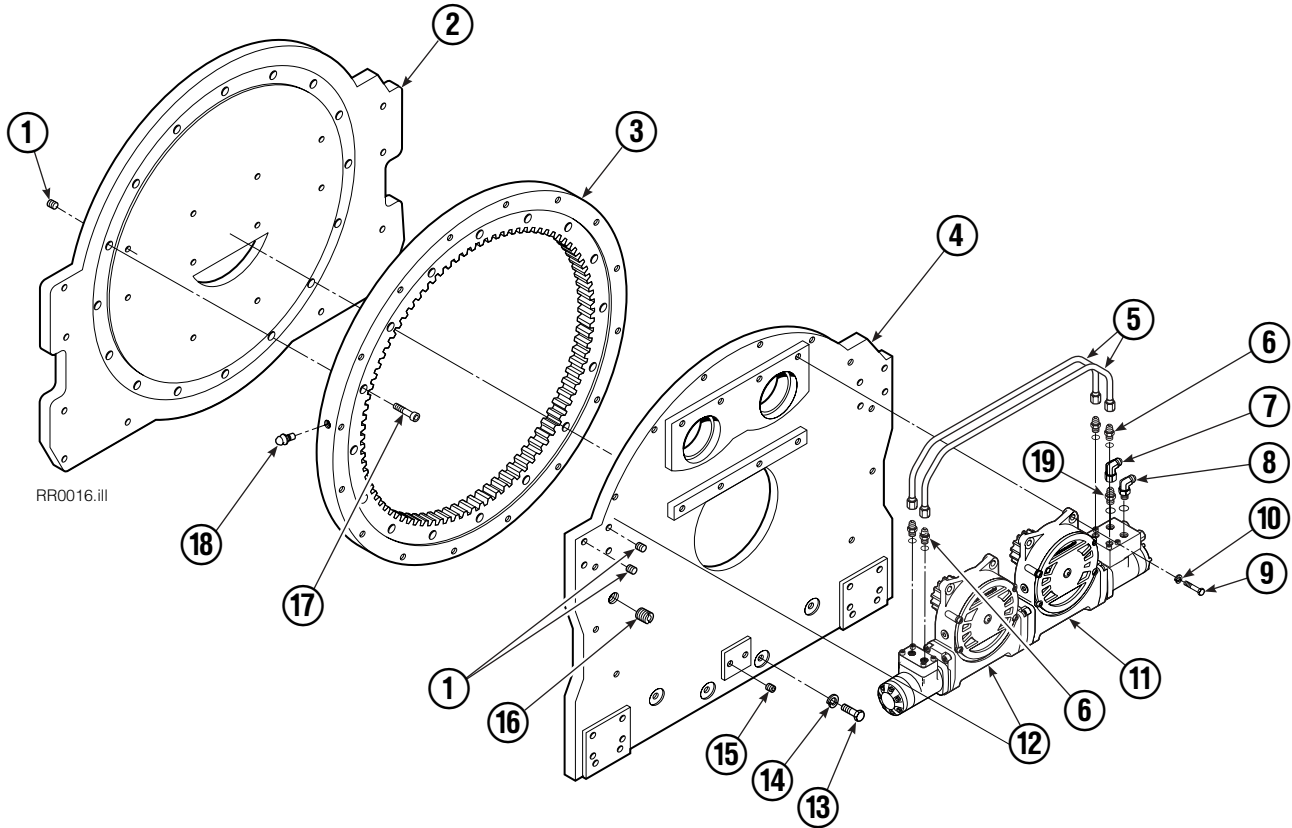

Internet: www.cascorp.com

Frame Group

150D			
REF	QTY	PART NO.	DESCRIPTION
		684607	Base Unit Group
1	18	631428	Plug
2	1	670773	Faceplate
3	1	670782	Bearing Assembly
4	1	684611	Baseplate
5	2	670786	Tube Assembly
6	4	662187	Fitting, 8-6
7	1	605761	Fitting, 8-8
8	1	601250	Fitting, 8-8
9	8	661742	Capscrew, 1/2 NC x 1.25 GR5
10	8	6290	Lockwasher
11	1	670558	Drive Group – RH ▲
12	1	670562	Drive Group – LH ▲
13	16	643574	Capscrew, 3/4 NC x 2.25 GR8
14	16	6294	Lockwasher
15	2	631427	Plug
16	1	6612	Plug
17	16	607105	Capscrew, 3/4 NC x 2.00 GR8
18	1	7401	Grease Fitting
19	1	601377	Fitting, 8-8
		672483	Bearing Service Kit

- Includes all items except 17–20, 38 & 39.
- Quantity as required.
- ◆ See Drive Motor page for parts breakdown.

Drive Motor

REF	QTY	PART NO.	DESCRIPTION
		206392	Drive Motor
1	1	675478	Shaft
2	1	675477	Drive
3	1	675479	Spacer Plate
■ 4	1	675480	Gerotor Set (101-1768-007)
■ 4	1	685075	Gerotor Set (101-1768-009)
5	1	675482	End Cap
● 6	1	206405	Service Kit
■ 7	1	685089	Flange (101-1768-007)
■ 7	1	685090	Flange (101-1768-009)

Check Valve

REF	QTY	PART NO.	DESCRIPTION
		670561	Check Valve Assembly
1	1	670583	Body
2	2	656223	Seal Kit
3	2	665097	Check Valve

Fork Bar Group

RR0055.iii

150D			
REF	QTY	PART NO.	DESCRIPTION
		206783	Fork Bar Group
1	4	4880	Capscrew, .50 x 1.00
2	4	6290	Lockwasher, .50
3	2	622148	Keeper
4	1	681242	Upper Bar
5	1	681245	Lower Bar
6	24	681249	Capscrew, .75 x 2.00
7	2	633671	Hook