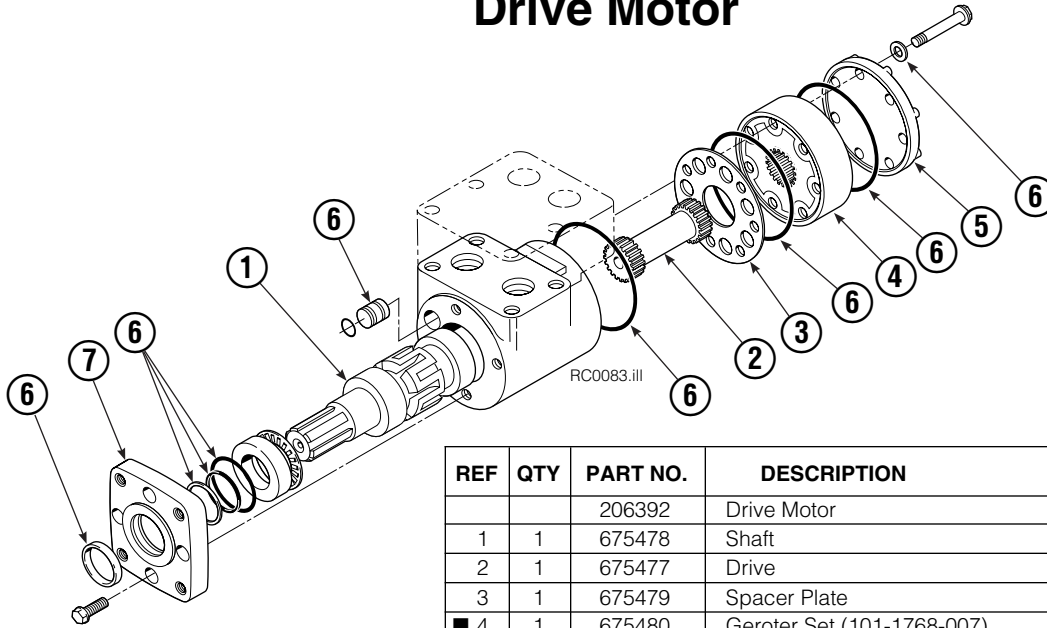

Internet: www.cascorp.com

Frame Group

150D			
REF	QTY	PART NO.	DESCRIPTION
		684607	Base Unit Group
1	18	631428	Plug
2	1	670773	Faceplate
3	1	670782	Bearing Assembly
4	1	684611	Baseplate
5	2	670786	Tube Assembly
6	4	662187	Fitting, 8-6
7	1	605761	Fitting, 8-8
8	1	601250	Fitting, 8-8
9	8	661742	Capscrew, 1/2 NC x 1.25 GR5
10	8	6290	Lockwasher
11	1	670558	Drive Group – RH ▲
12	1	670562	Drive Group – LH ▲
13	16	643574	Capscrew, 3/4 NC x 2.25 GR8
14	16	6294	Lockwasher
15	2	631427	Plug
16	1	6612	Plug
17	16	607105	Capscrew, 3/4 NC x 2.00 GR8
18	1	7401	Grease Fitting
19	1	601377	Fitting, 8-8
		672483	Bearing Service Kit

- Includes all items except 17–20, 38 & 39.
- Quantity as required.
- ◆ See Drive Motor page for parts breakdown.

Drive Motor

REF	QTY	PART NO.	DESCRIPTION
		206392	Drive Motor
1	1	675478	Shaft
2	1	675477	Drive
3	1	675479	Spacer Plate
■ 4	1	675480	Gerotor Set (101-1768-007)
■ 4	1	685075	Gerotor Set (101-1768-009)
5	1	675482	End Cap
● 6	1	206405	Service Kit
■ 7	1	685089	Flange (101-1768-007)
■ 7	1	685090	Flange (101-1768-009)