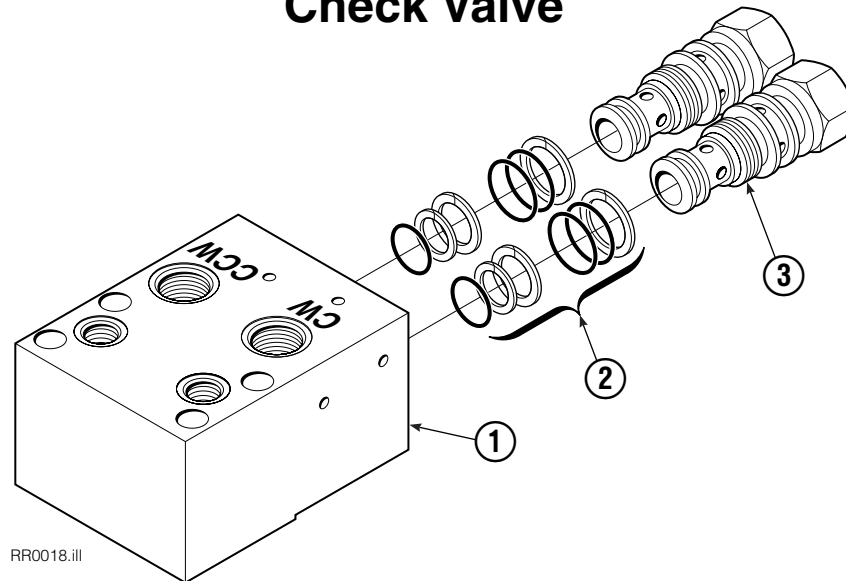

Check Valve

REF	QTY	PART NO.	DESCRIPTION
		670561	Check Valve Assembly
1	1	670583	Body
2	2	656223	Seal Kit
3	2	665097	Check Valve