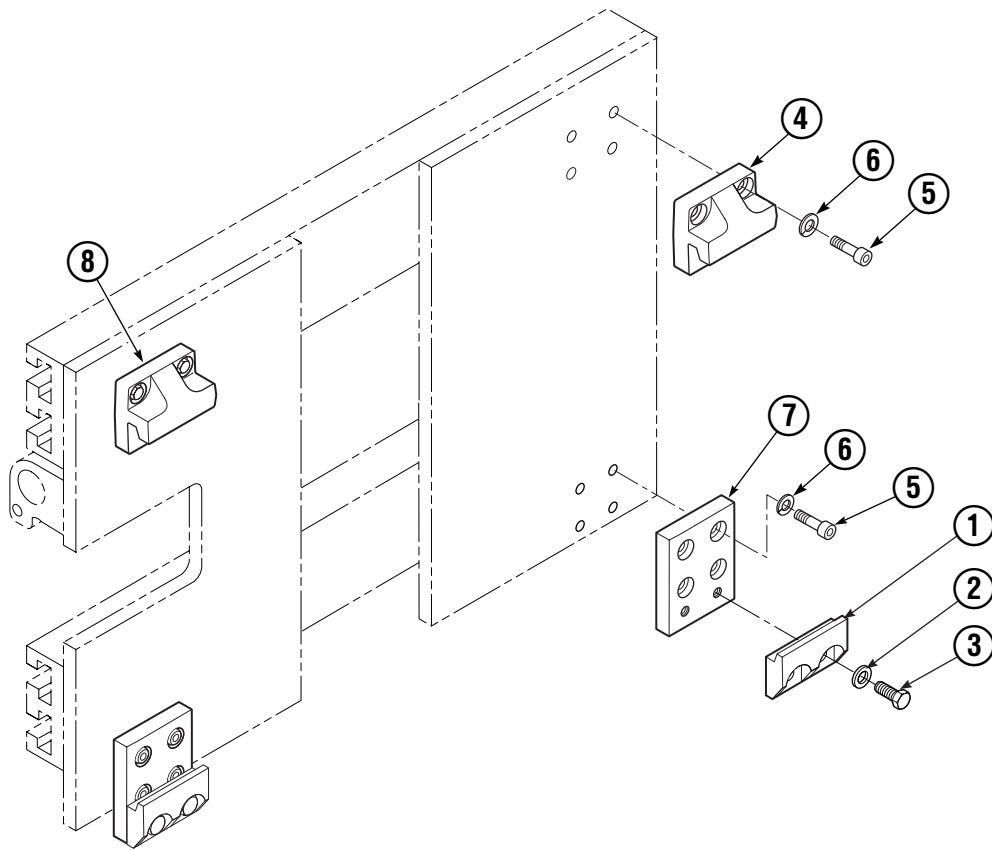

Mounting Group

CL1076.iii

Class II/III			
REF	QTY	PART NO.	DESCRIPTION
		3012901	Mounting Group
		3012900	Lower Hook Group ▲
1	2	675969	Lower Hook
2	4	678992	Lockwasher
3	4	769573	Capscrew
4	1	650050	Upper Hook – RH
5	16	769573	Capscrew
6	16	678992	Lockwasher
7	2	3011053	Adapter Plate
8	1	666017	Upper Hook – LH

▲ Includes items 1 – 3.