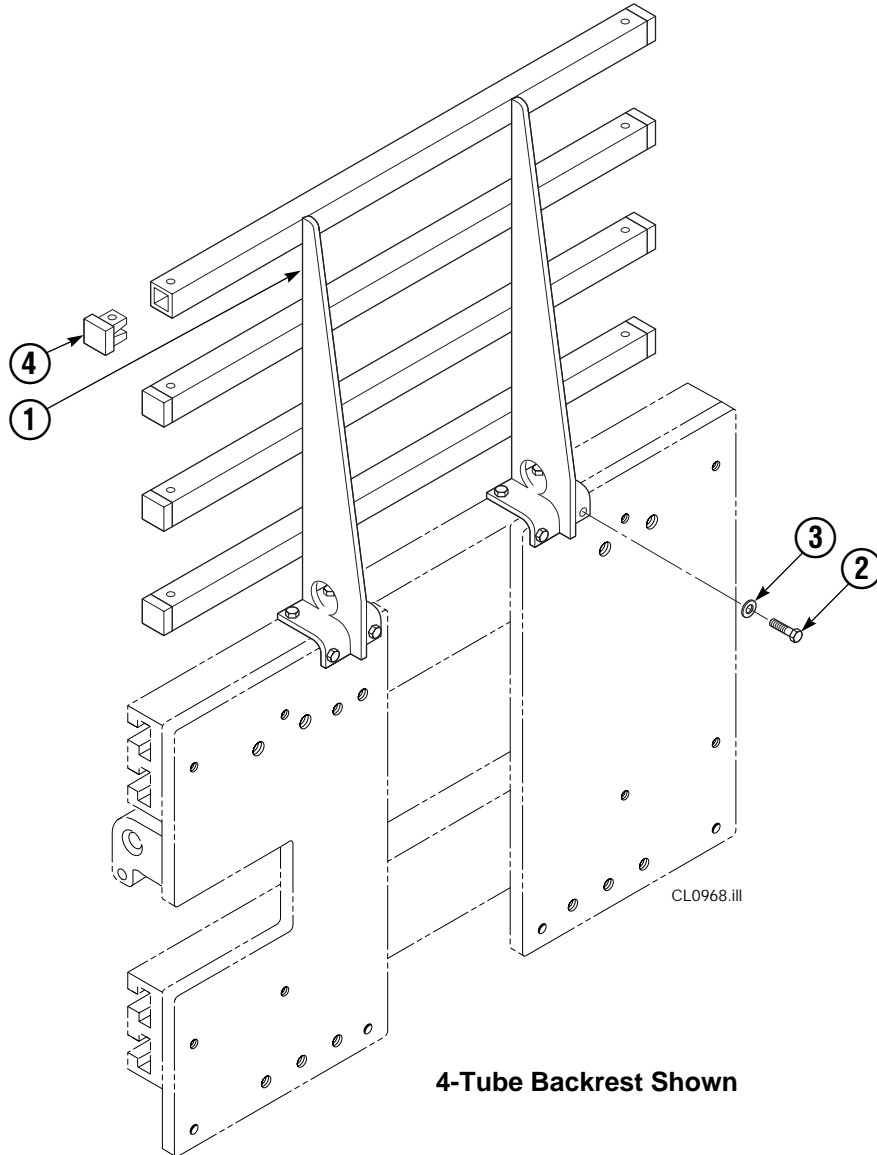

Base Unit Group

35D

REF	QTY	PART NO.	DESCRIPTION	REF	QTY	PART NO.	DESCRIPTION
1	2	388148	Hose, 33.00 in.	13	16	684659	Capscrew, M12x75
2	2	210445	Hose, 17.50 in.	14	1	328789	Bumper
3	1	675326	Shim Kit ■	15	2	773842	Nut, M12
4	2	209021	Washer, M10	16	2	768414	Capscrew, M12x65
5	1	601377	Fitting, 8-8	17	4	208857	Bearing
6	2	684594	Capscrew, M10x20	18	4	667663	Bearing
7	2	766646	Capscrew, M10x20	19	4	208858	Bearing
8	2	391195	Cylinder ▲	20	1	6011134	Mounting Plate
9	2	768953	Roll Pin - Inner	21	2	602580	Fitting, 8
10	2	769009	Roll Pin - Outer	22	1	6011137	Frame - Lower
11	1	6011137	Frame - Upper	23	1	669957	Plate
12	16	667910	Washer	24	6	611288	Fitting, 6-8

● Included in Service Kit 667513.

■ For eliminating regeneration circuit only. See Tech. Bulletin 121.

Reference: SK-5302.

Arms and Pads

Left Hand Assembly Shown

25D							
REF	QTY	PART NO.	DESCRIPTION	REF	QTY	PART NO.	DESCRIPTION
1	2	222704	Contact Pad	11	4	787372	Cap screw, M8 x 20
2	1	221383	Arm - LH	12	4	682999	Eye Pin
3	1	221401	Arm - RH	13	10	675620	Washer, M10
4	1	210402	Stabilizer - LH	14	8	200590	Bushing
5	1	210405	Stabilizer - RH	15	12	766646	Cap screw, M10 x 20
6	2	210183	Filler Block - LH Upper/RH Lower	16	12	768706	Cap screw, M12 x 35
7	2	210182	Filler Block - RH Lower/RH Upper	17	12	773842	Nut, M12
8	2	210154	Spring	18	▲	673841	Contact Pad Repair Kit
9	4	203405	Cap screw, M10 x 16	19	4	787398	Washer, M8
10	4	210161	Pin	20	1	675626	Tool - Bushing Drive

Reference: Common Parts Group 210494,
Stabilizer Group 210408.

▲ Repairs one hole.

Backrest Group

35D			
REF	QTY	PART NO.	DESCRIPTION
		221577	Backrest Group
1	1	669897	Backrest
2	8	768810	Capscrew, M10x30
3	8	667910	Washer, M10
4	8	674356	Tube End