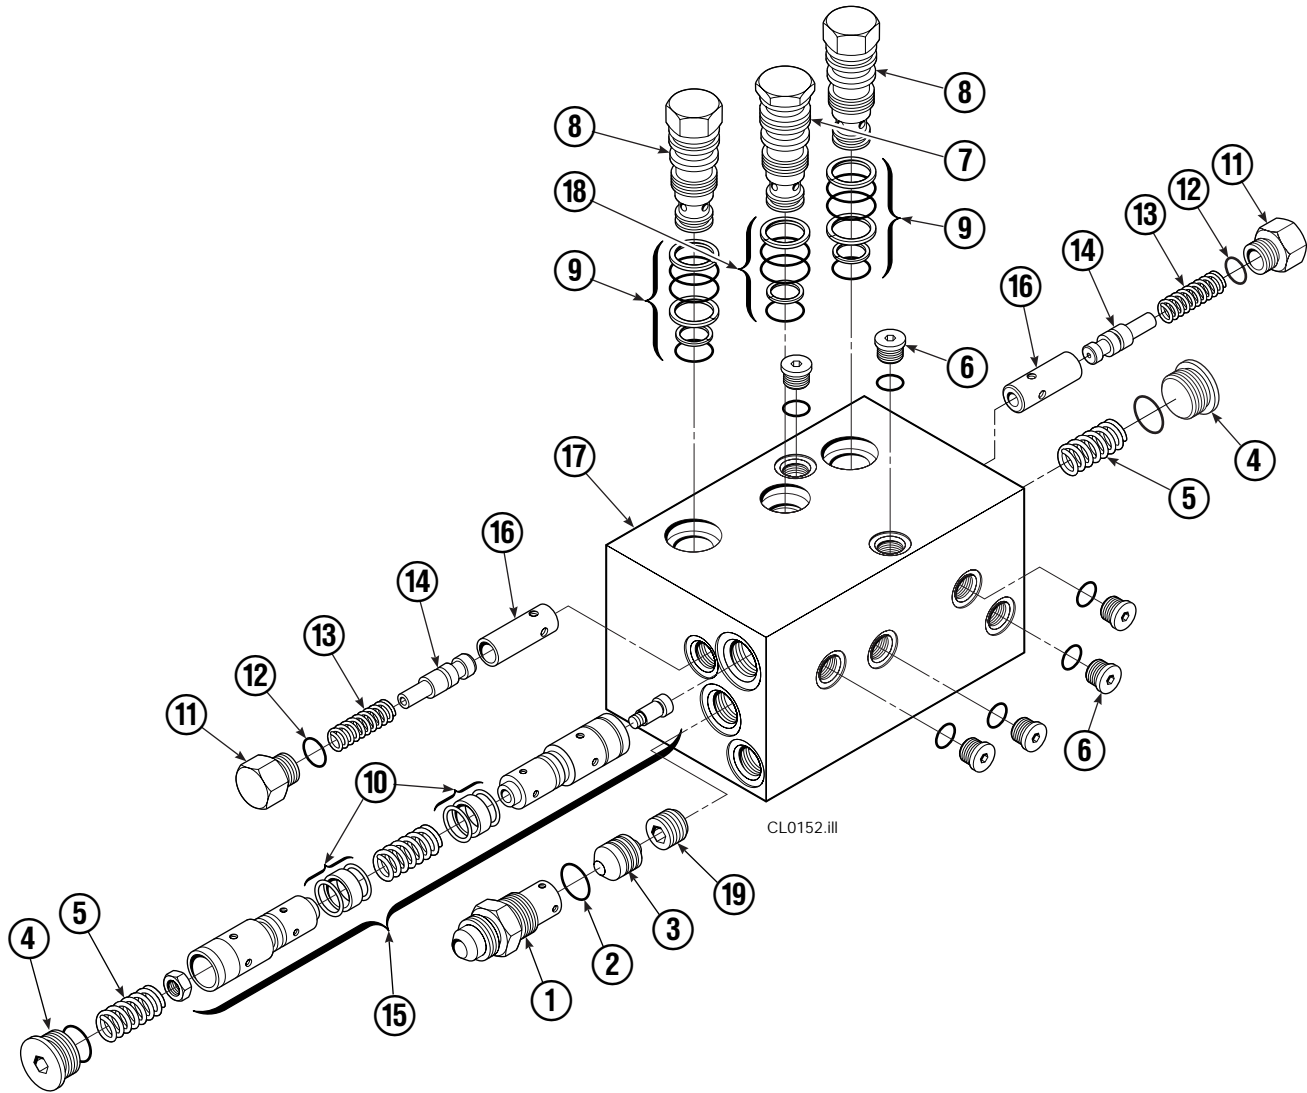

Check Valve

REF	QTY	PART NO.	DESCRIPTION	REF	QTY	PART NO.	DESCRIPTION
		669762	Check Valve – Flow Divider	11	2	667494	Fitting
1	1	667490	Special Fitting	12	2	2840	O-Ring ●
2	1	2841	O-Ring ●	13	2	673098	Spring
3	1	667471	Spool	14	2	667492	Poppet
4	2	609453	Fitting, 10	15	1	673089	Spool Assembly
5	2	667487	Spring	16	2	667491	Sleeve
6	6	604510	Fitting, 6	17	1	669763	Valve Body
7	1	678270	Check Valve – VPO	18	1	661347	Service Kit ●
8	2	659058	Check Valve – PO	19	1	676343	Regeneration Elimination Plug ■
9	2	667516	Service Kit ●			667513	Service Kit
10	1	679846	Low Flow Spool Kit				

● Included in Service Kit 667513.

■ For eliminating regeneration circuit only. See Tech. Bulletin 121.

Reference: SK-5302.