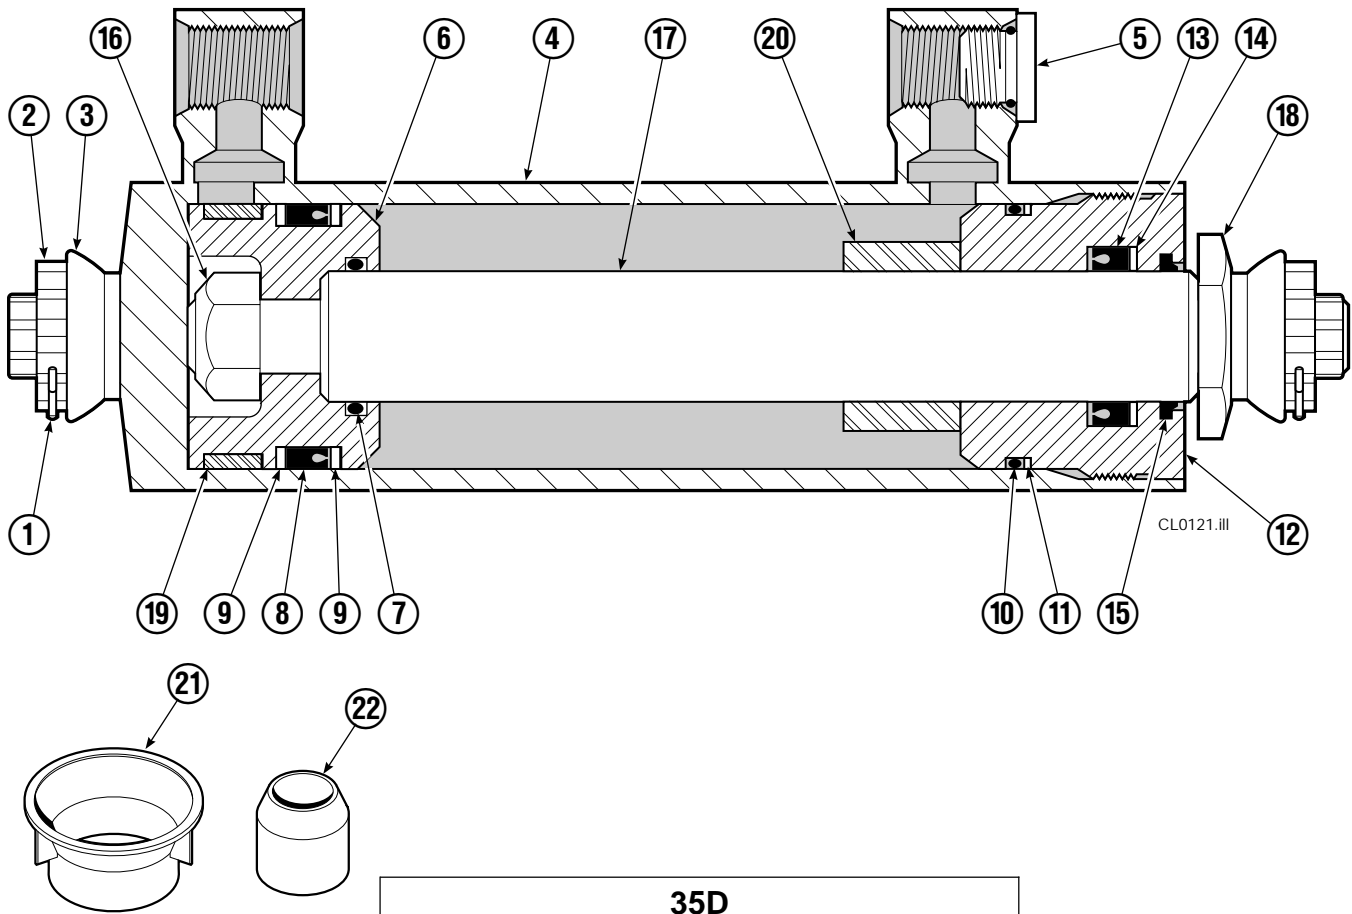

Base Unit Group

35D

REF	QTY	PART NO.	DESCRIPTION	REF	QTY	PART NO.	DESCRIPTION
1	2	388148	Hose, 33.00 in.	13	16	684659	Capscrew, M12x75
2	2	210445	Hose, 17.50 in.	14	1	328789	Bumper
3	1	675326	Shim Kit ■	15	2	773842	Nut, M12
4	2	209021	Washer, M10	16	2	768414	Capscrew, M12x65
5	1	601377	Fitting, 8-8	17	4	208857	Bearing
6	2	684594	Capscrew, M10x20	18	4	667663	Bearing
7	2	766646	Capscrew, M10x20	19	4	208858	Bearing
8	2	391195	Cylinder ▲	20	1	6011134	Mounting Plate
9	2	768953	Roll Pin - Inner	21	2	602580	Fitting, 8
10	2	769009	Roll Pin - Outer	22	1	6011137	Frame - Lower
11	1	6011137	Frame - Upper	23	1	669957	Plate
12	16	667910	Washer	24	6	611288	Fitting, 6-8

■ Includes two .015 Shims, and eight .020 Shims.

▲ See Cylinder page for parts breakdown.

Reference: Base Unit 6011140, SK-6390.

Cylinder

35D			
REF	QTY	PART NO.	DESCRIPTION
		391195	Cylinder Assembly
1	2	6510	Cotter Pin ■
2	2	667624	Nut Retainer ■
3	2	667625	Nut ■
4	1	565292	Shell
5	1	602580	Fitting
6	1	670891	Piston
7	1	2716	O-Ring ▲
8	1	662454	Seal ▲
9	2	638249	Nylon Ring ▲
10	1	2787	O-Ring ▲
11	1	615130	Back-Up Ring ▲
12	1	667917	Retainer
13	1	662448	Seal ▲
14	1	638243	Nylon Ring ▲
15	1	636853	Wiper ▲
16	1	667623	Nut
17	1	565301	Rod
18	1	667626	Washer
19	1	660761	Bearing
20	1	-	Spacer
21	1	671049	Seal Loader, Piston ▲
22	1	671052	Seal Loader, Retainer ▲
		667995	Service Kit