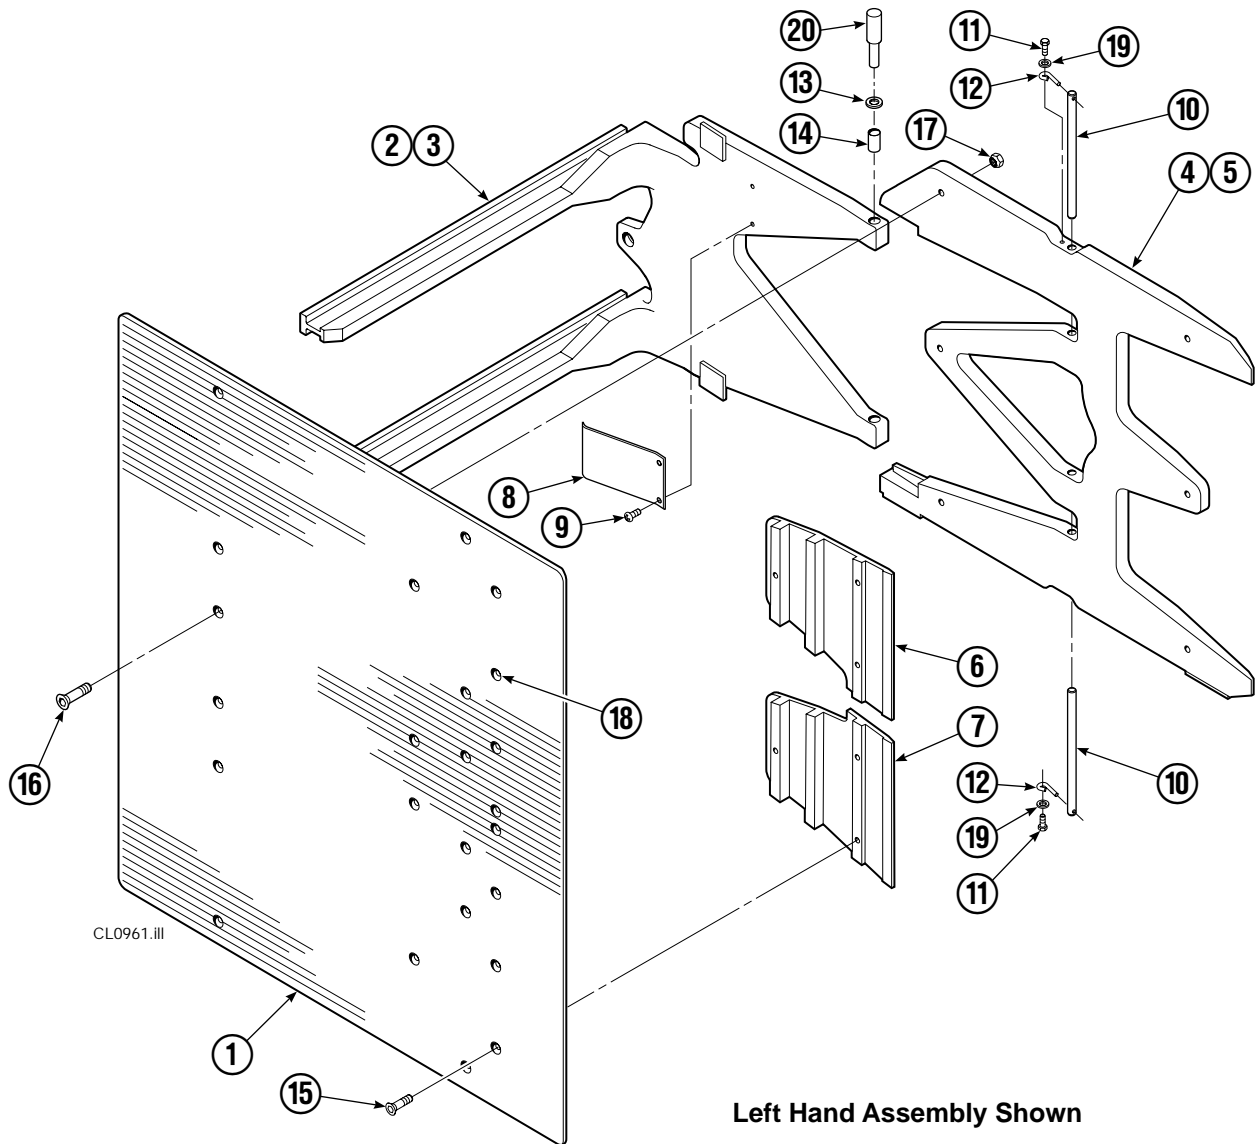

■ Includes two .015 Shims, and eight .020 Shims.

▲ See Cylinder page for parts breakdown.

Reference: Base Unit 6011140, SK-6390.

Cylinder

35D			
REF	QTY	PART NO.	DESCRIPTION
		391195	Cylinder Assembly
1	2	6510	Cotter Pin ■
2	2	667624	Nut Retainer ■
3	2	667625	Nut ■
4	1	565292	Shell
5	1	602580	Fitting
6	1	670891	Piston
7	1	2716	O-Ring ▲
8	1	662454	Seal ▲
9	2	638249	Nylon Ring ▲
10	1	2787	O-Ring ▲
11	1	615130	Back-Up Ring ▲
12	1	667917	Retainer
13	1	662448	Seal ▲
14	1	638243	Nylon Ring ▲
15	1	636853	Wiper ▲
16	1	667623	Nut
17	1	565301	Rod
18	1	667626	Washer
19	1	660761	Bearing
20	1	-	Spacer
21	1	671049	Seal Loader, Piston ▲
22	1	671052	Seal Loader, Retainer ▲
		667995	Service Kit

● Included in Service Kit 667513.

■ For eliminating regeneration circuit only. See Tech. Bulletin 121.

Reference: SK-5302.

Arms and Pads

Left Hand Assembly Shown

25D							
REF	QTY	PART NO.	DESCRIPTION	REF	QTY	PART NO.	DESCRIPTION
1	2	222704	Contact Pad	11	4	787372	Cap screw, M8 x 20
2	1	221383	Arm - LH	12	4	682999	Eye Pin
3	1	221401	Arm - RH	13	10	675620	Washer, M10
4	1	210402	Stabilizer - LH	14	8	200590	Bushing
5	1	210405	Stabilizer - RH	15	12	766646	Cap screw, M10 x 20
6	2	210183	Filler Block - LH Upper/RH Lower	16	12	768706	Cap screw, M12 x 35
7	2	210182	Filler Block - RH Lower/RH Upper	17	12	773842	Nut, M12
8	2	210154	Spring	18	▲	673841	Contact Pad Repair Kit
9	4	203405	Cap screw, M10 x 16	19	4	787398	Washer, M8
10	4	210161	Pin	20	1	675626	Tool - Bushing Drive