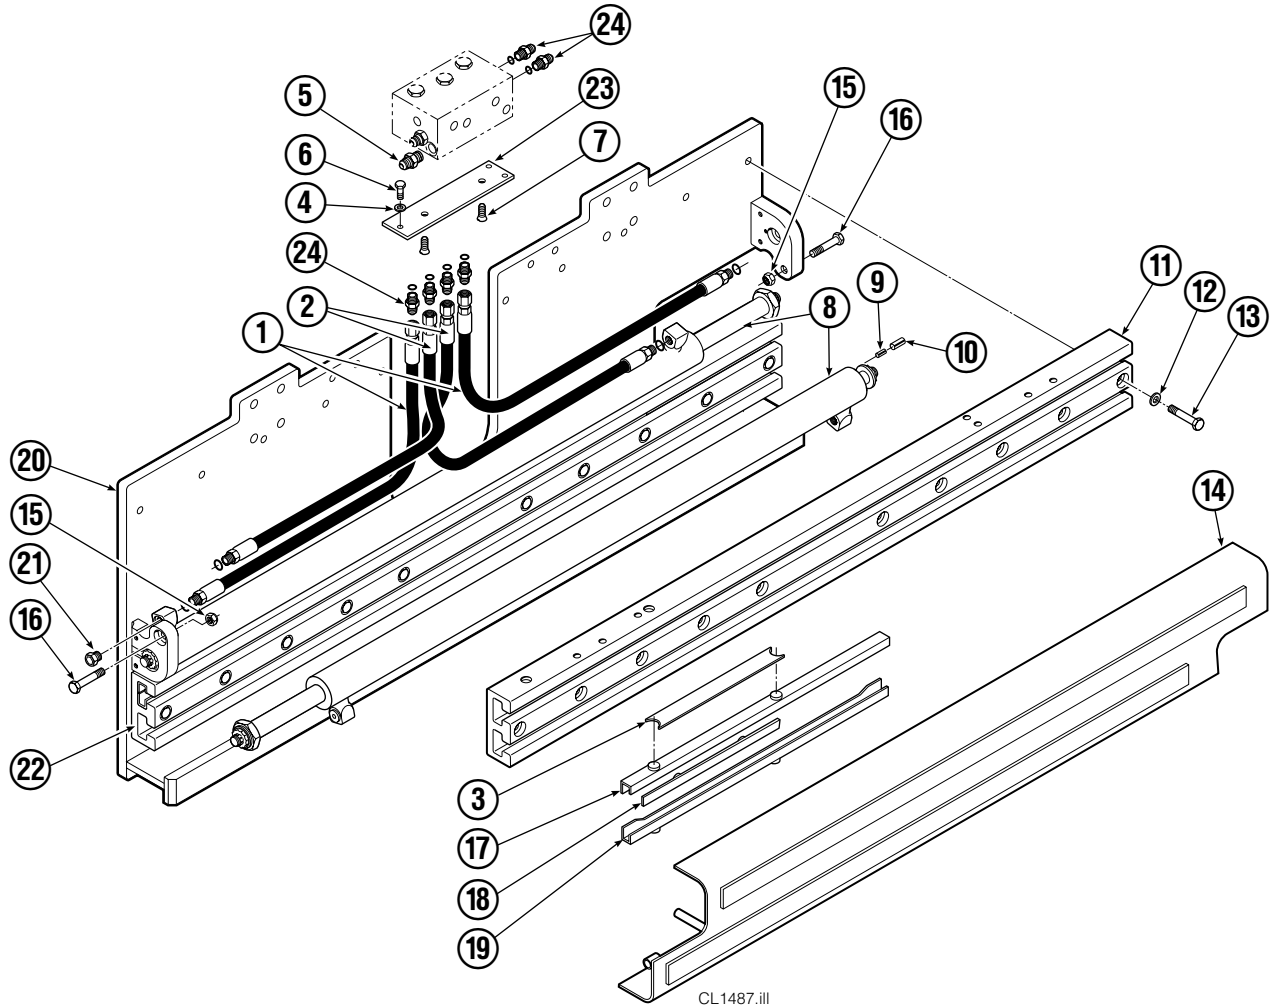

Internet: www.cascorp.com

Safety Decals

REF	QTY	PART NO.	DESCRIPTION
1	1	679150	No Step Decal
2	2	665595	No Hand Hold Decal
3	1	679059	Quick Change Hook Decal

Publications

PART NO.	DESCRIPTION
670487	Service Manual
670834	Operators Guide
670488	Installation Instructions
680664	Servicing Cascade Cylinders-VHS
679929	Tool Catalog
673964	Literature Index Order Form

Base Unit Group

35D

REF	QTY	PART NO.	DESCRIPTION	REF	QTY	PART NO.	DESCRIPTION
1	2	388148	Hose, 33.00 in.	13	16	684659	Capscrew, M12x75
2	2	210445	Hose, 17.50 in.	14	1	328789	Bumper
3	1	675326	Shim Kit ■	15	2	773842	Nut, M12
4	2	209021	Washer, M10	16	2	768414	Capscrew, M12x65
5	1	601377	Fitting, 8-8	17	4	208857	Bearing
6	2	684594	Capscrew, M10x20	18	4	667663	Bearing
7	2	766646	Capscrew, M10x20	19	4	208858	Bearing
8	2	391195	Cylinder ▲	20	1	6011134	Mounting Plate
9	2	768953	Roll Pin - Inner	21	2	602580	Fitting, 8
10	2	769009	Roll Pin - Outer	22	1	6011137	Frame - Lower
11	1	6011137	Frame - Upper	23	1	669957	Plate
12	16	667910	Washer	24	6	611288	Fitting, 6-8

■ Includes two .015 Shims, and eight .020 Shims.

▲ See Cylinder page for parts breakdown.

Reference: Base Unit 6011140, SK-6390.

Cylinder

35D			
REF	QTY	PART NO.	DESCRIPTION
		391195	Cylinder Assembly
1	2	6510	Cotter Pin ■
2	2	667624	Nut Retainer ■
3	2	667625	Nut ■
4	1	565292	Shell
5	1	602580	Fitting
6	1	670891	Piston
7	1	2716	O-Ring ▲
8	1	662454	Seal ▲
9	2	638249	Nylon Ring ▲
10	1	2787	O-Ring ▲
11	1	615130	Back-Up Ring ▲
12	1	667917	Retainer
13	1	662448	Seal ▲
14	1	638243	Nylon Ring ▲
15	1	636853	Wiper ▲
16	1	667623	Nut
17	1	565301	Rod
18	1	667626	Washer
19	1	660761	Bearing
20	1	-	Spacer
21	1	671049	Seal Loader, Piston ▲
22	1	671052	Seal Loader, Retainer ▲
		667995	Service Kit